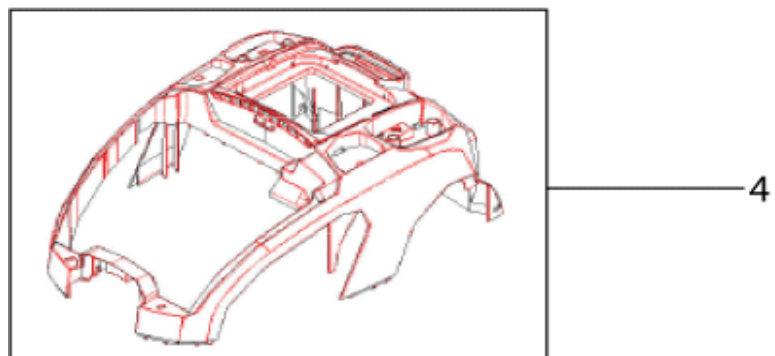

Upper parts

Nilfisk Combat Ultra

15-02-2010

Part List ID
COMBATU9

10

Pos	Part no.	Qty	Description	EAN
1	12404709	1	ON-OFF SWITCH KIT COMBAT ULTRA	5715492042
2	12404710	1	ON-OFF AND CORD REEL BUTTONS	5715492042
3	12404712	1	HANDLE COMPL SILVER METALLIC - COMBAT UL	5715492042
4	12404713	1	UPPER COVER SILVER METALLIC COMBAT ULTRA	5715492042