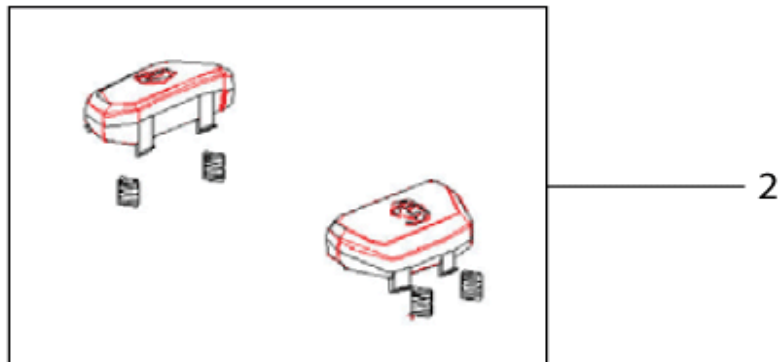

Part List ID
COMBATU7

8

Pos	Part no.	Qty	Description	EAN
1	12404708	1	SALES CARDBOARD BOX - COMBAT ULTRA	5715492042

Upper parts

Nilfisk Combat Ultra

15-02-2010

Part List ID
COMBATU9

9