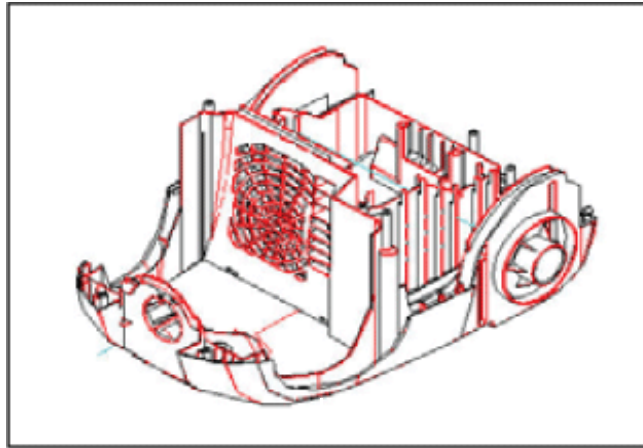

Lower parts

Nilfisk Combat Ultra

15-02-2010

Part List ID
COMBATU11

11

1