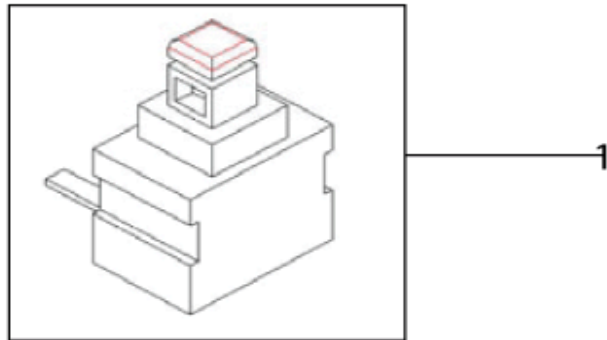

Part List ID
COMBATU7

8

Pos	Part no.	Qty	Description	EAN
1	12404708	1	SALES CARDBOARD BOX - COMBAT ULTRA	5715492042

Upper parts

Nilfisk Combat Ultra

15-02-2010

Part List ID
COMBATU9

9