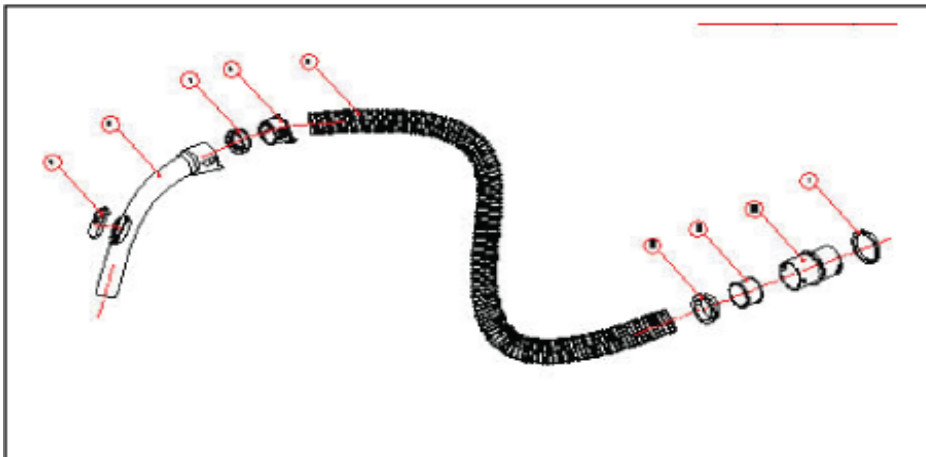

Hose and tubes

Nilfisk Combat Ultra

15-02-2010

Part List ID
COMBATU13

13

1

2

Hose and tubes