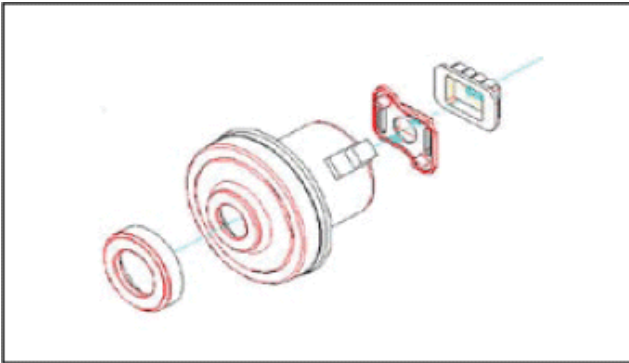

Motor and cord reel

Nilfisk Combat Ultra

15-02-2010

Part List ID
COMBATU3

3

1