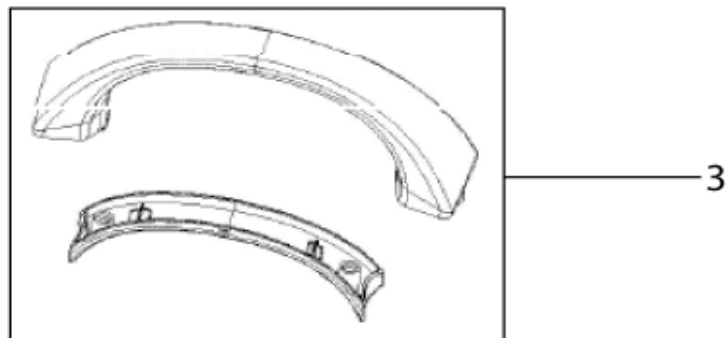

Upper parts

Nilfisk Combat Ultra

15-02-2010

Part List ID
COMBATU9

10

Pos	Part no.	Qty	Description	EAN
1	12404709	1	ON-OFF SWITCH KIT COMBAT ULTRA	5715492042
2	12404710	1	ON-OFF AND CORD REEL BUTTONS	5715492042
3	12404712	1	HANDLE COMPL SILVER METALLIC - COMBAT UL	5715492042
4	12404713	1	UPPER COVER SILVER METALLIC COMBAT ULTRA	5715492042