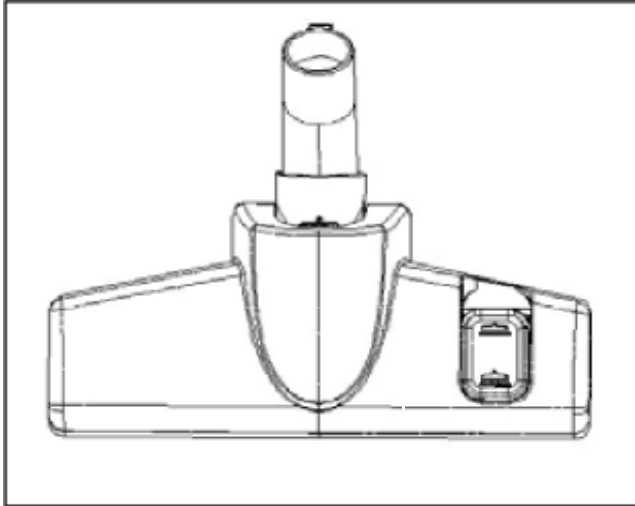

Accessories ø35 mm

Nilfisk Combat Ultra

15-02-2010

Part List ID
COMBATU17

17

1