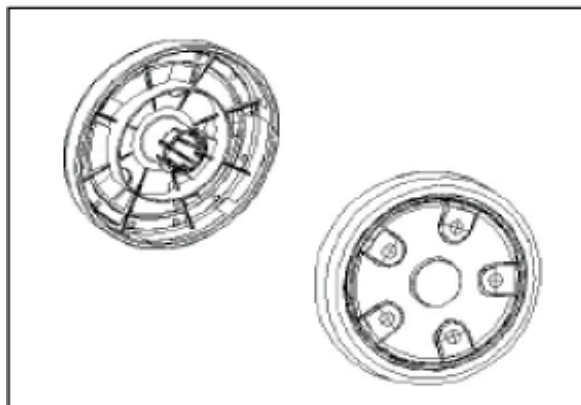

Lower parts

Nilfisk Combat Ultra

15-02-2010

Part List ID
COMBATU11

11

1

2

3