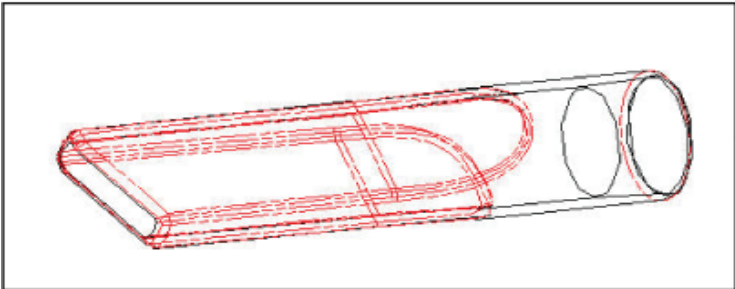

Nozzles

Nilfisk Combat Ultra

15-02-2010

Part List ID
COMBATU15

15

1

2

3

4