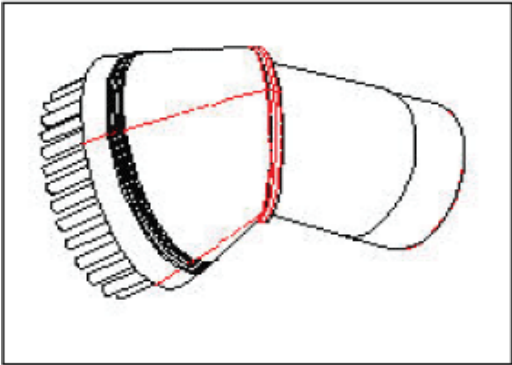

Nozzles

Nilfisk Combat Ultra

15-02-2010

Part List ID
COMBATU15

15

1

2

3

4