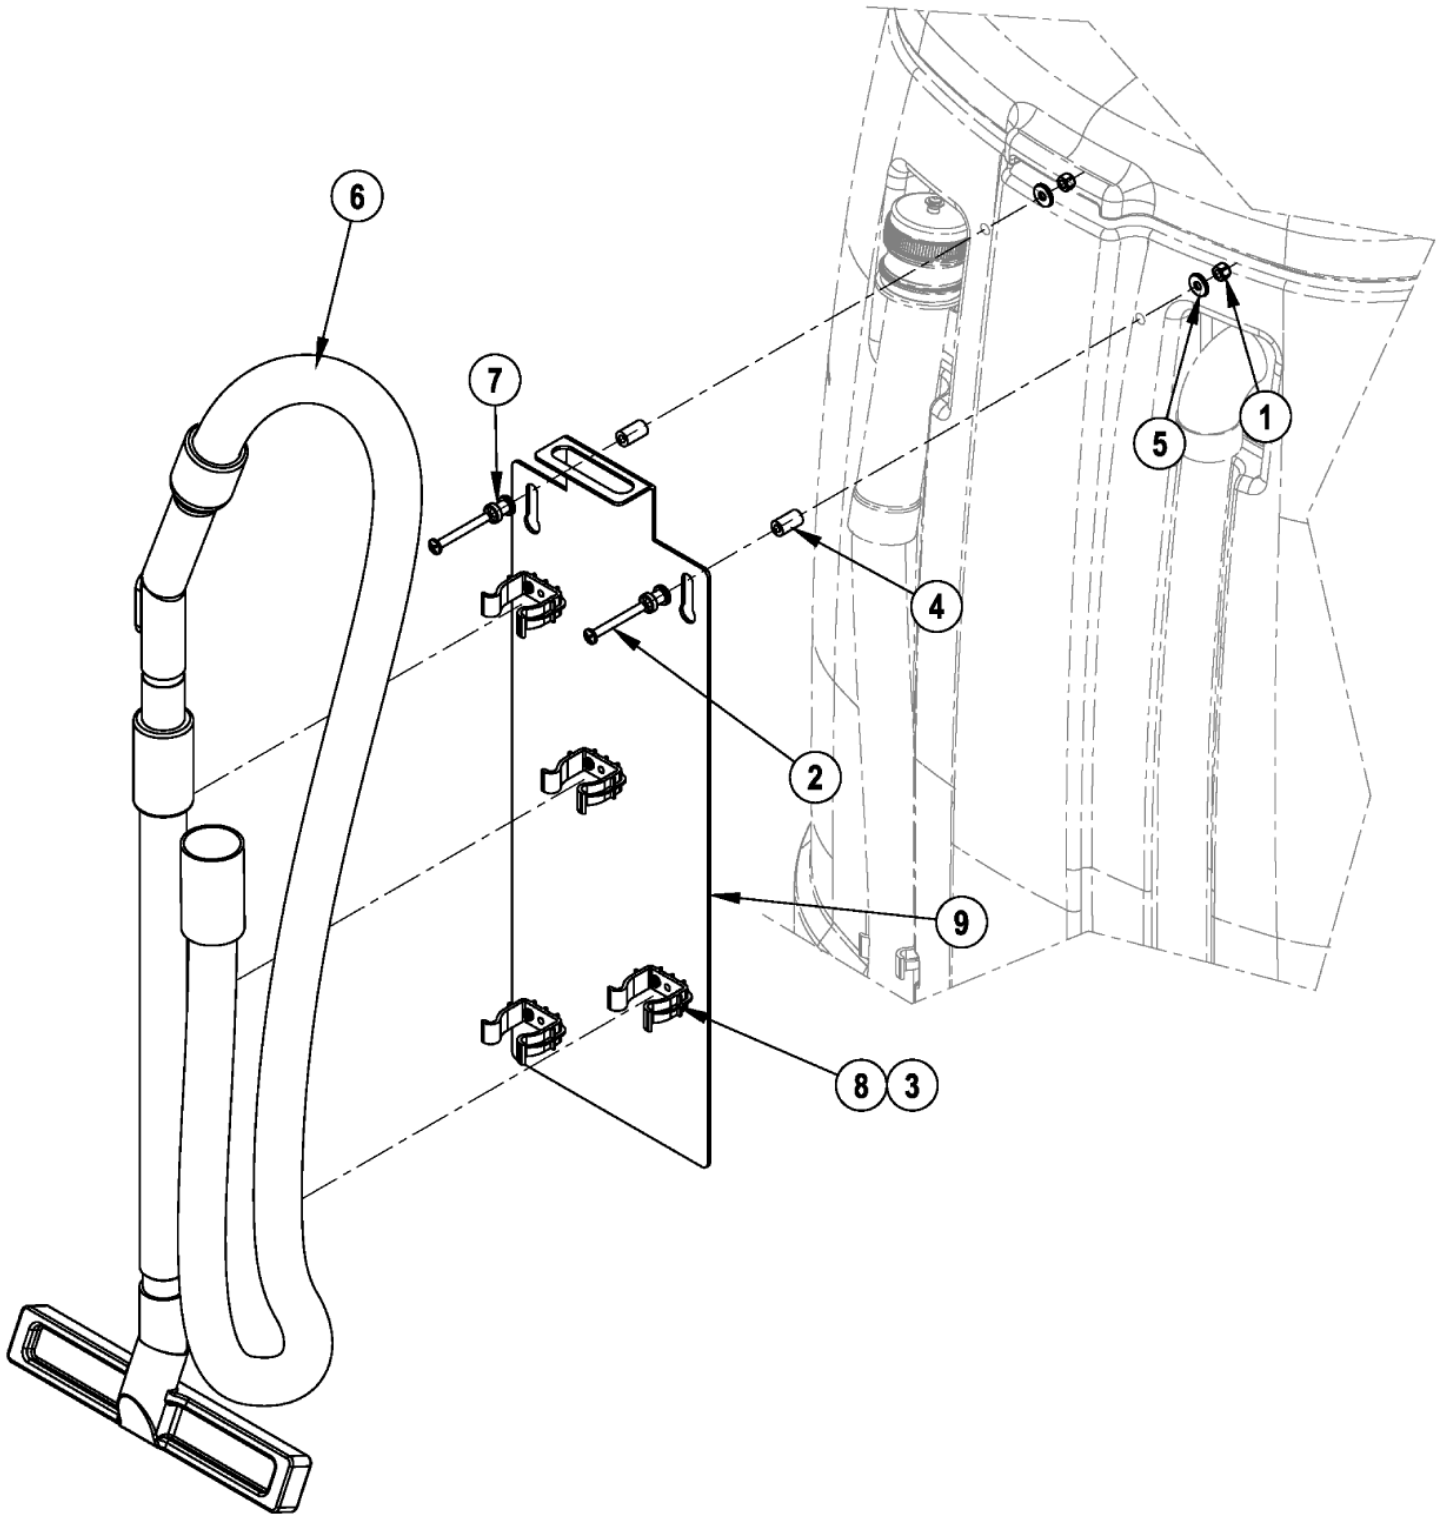

56601087 - Vacuum Wand Kit

BR 755, BR 855

08-08-2013

Part List ID
IS56040983

60

56601087 - Vacuum Wand Kit

BR 755, BR 855

08-08-2013

Part List ID
1S56040983

61

Pos	Part no.	Qty	Description
1	56002708	2	Nut Hex Nyloc 1/4-20
2	56002788	2	SCR PAN PHIL 1/4-20 X 2.2
3	56009030	8	SCR PAN PHIL THD FOM 10-2
4	56052237	2	SPACER PHEN--.250X.500X.875
5	56201047	2	WSH,SEALINE SS 5/16
6	56315309	1	SCRUB/VAC WAND HOSE
7	56315311	2	SPACER STEPPED
8	56407361	4	Clamp plastic
9	56601458	1	BRACKET WAND KIT

NOTE: Items (3, 8 & 9) are preassembled.