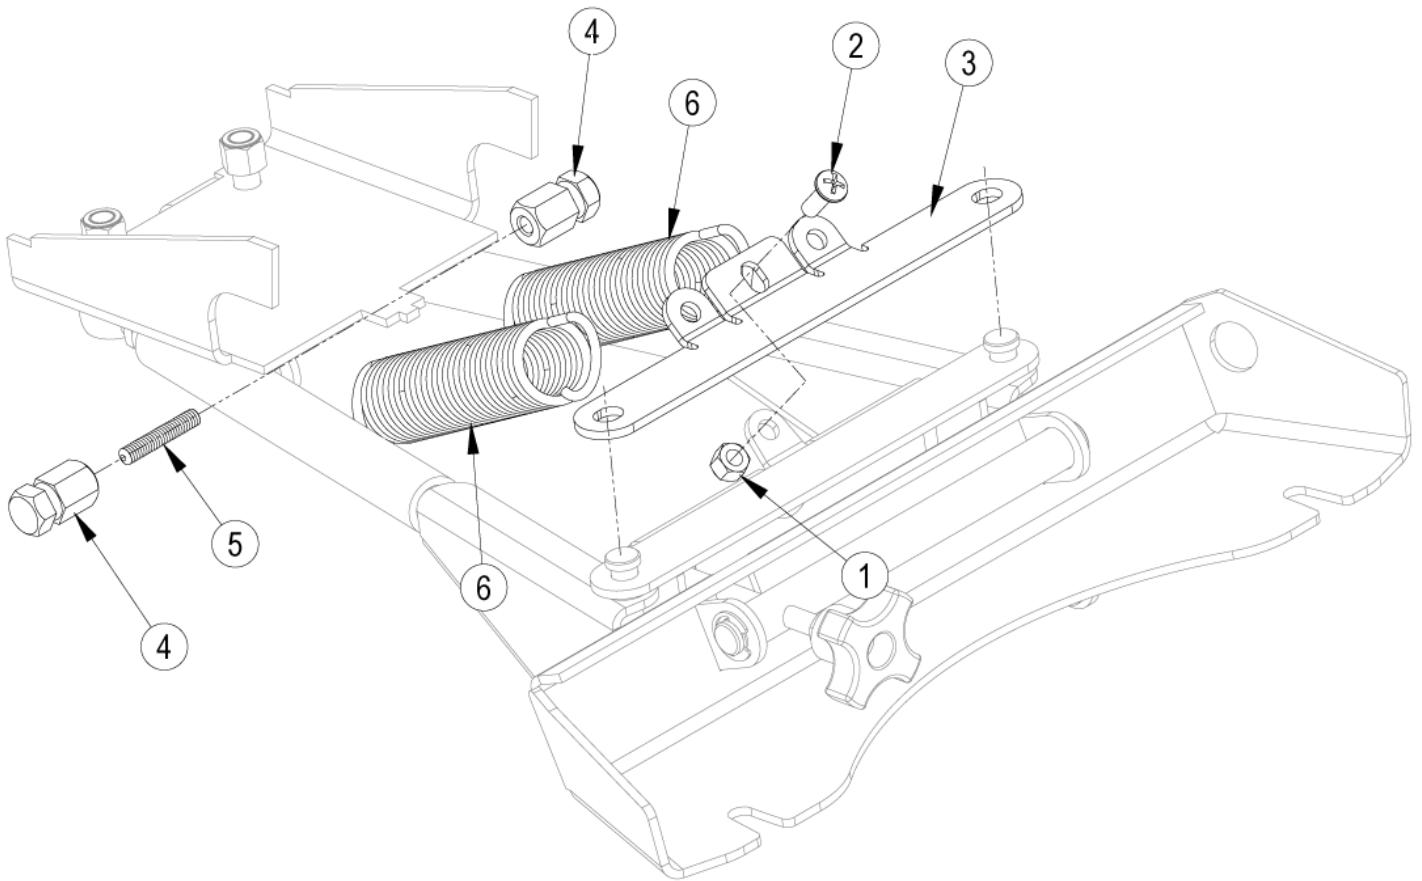

56382635 - Squeegee spring kit

BR 755, BR 855

08-08-2013

Part List ID
IS56090112

72

56382635 - Squeegee spring kit

BR 755, BR 855

08-08-2013

Part List ID
IS56090112

73

Pos	Part no.	Qty	Description
0	56382635	1	KIT SQUEEGEE SPRING
1	56002491	1	Nut Greer 1/4-20
2	56002957	1	1/4-20 C 3/4 SS SCREW
3	56382623	1	BRACKET-SPRING ADVENGER
4	56382624	2	NUT-SPRING
5	56382637	1	ROD-THREADED .25 X 1.25
6	56412216	2	SPRING