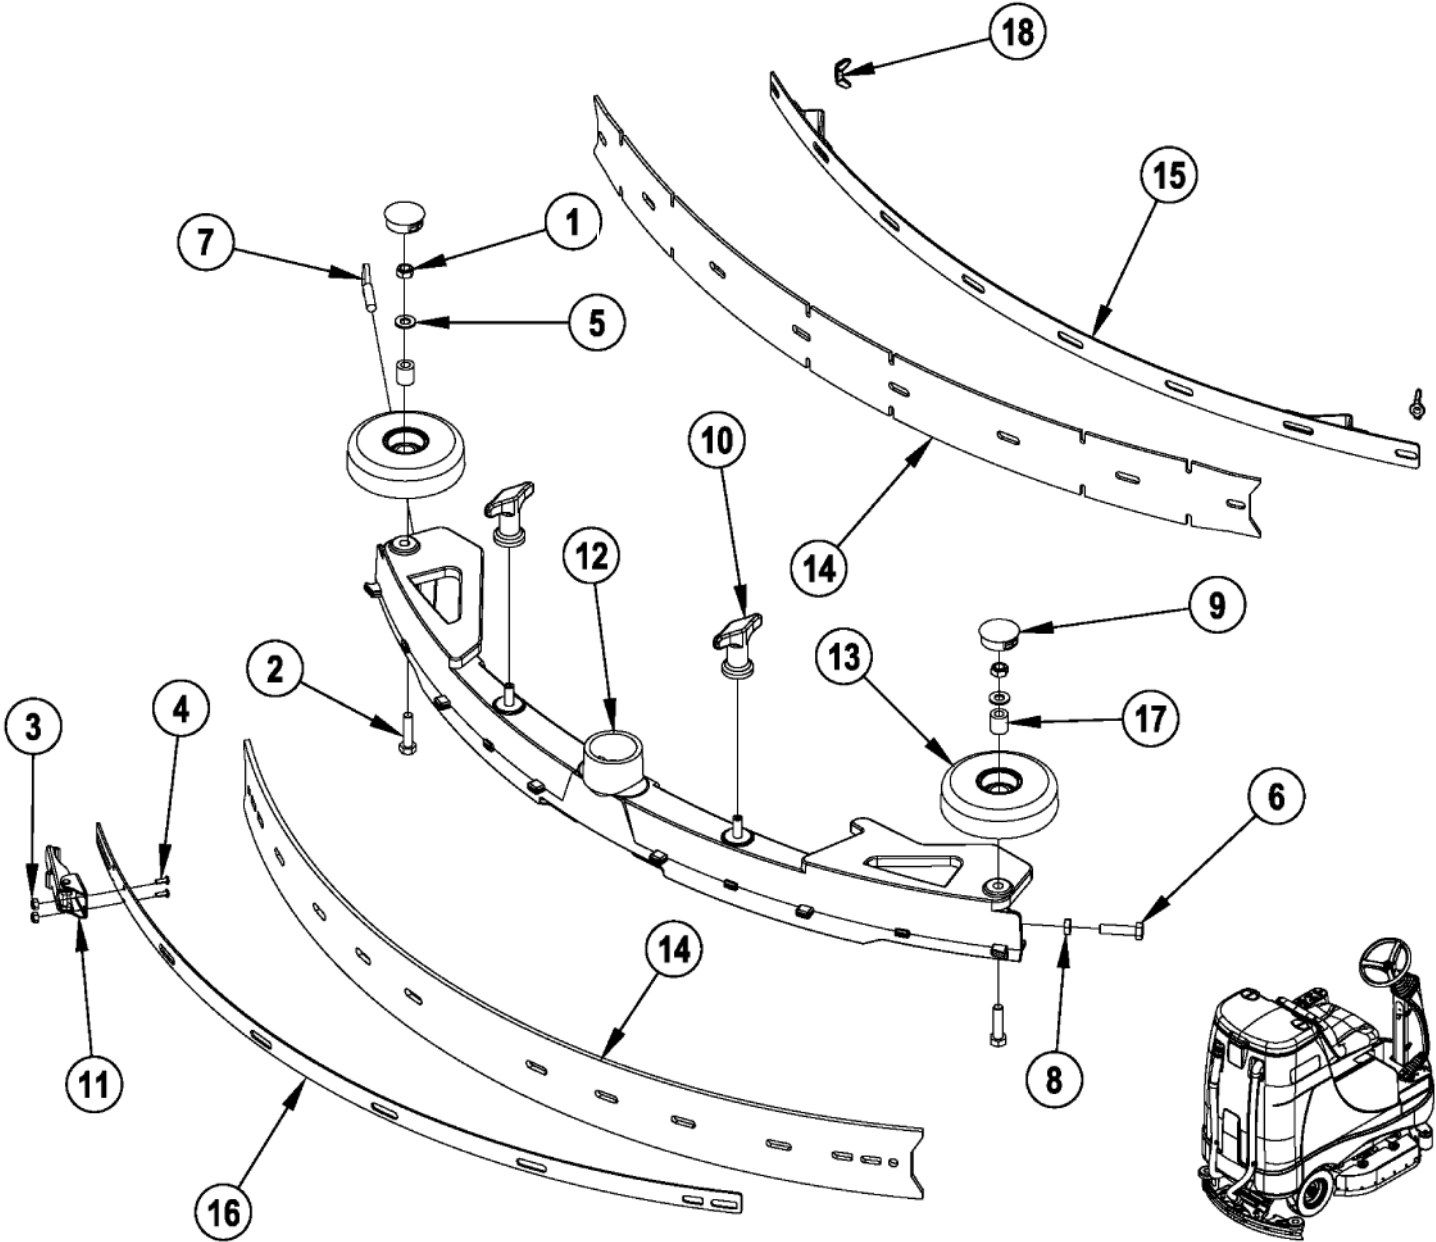

Squeegee assembly - BR 855

BR 755, BR 855

08-08-2013

Part List ID
BR75527

36

Squeegee assembly - BR 855

BR 755, BR 855

08-08-2013

Part List ID
BR 755Z7

37

Pos	Part no.	Qty	Description	
0	56601454	1	SGUEEGEE ASSEMBLY	BR 855 - Includes Gum Rubber Blades
1	56002851	2	Nut Hex NyI Loc Thin SS5/ use 56002856	
2	56003302	2	Bolt BR1000 Squeegee	
3	56002907	2	Nut Hex NyI Loc SS 6-32	
4	56002909	2	Scr Pan Phil SS 6-32 x 0.	
5	56002938	2	5/16 SS FLAT WASHER	
6	56003302	1	Bolt BR1000 Squeegee	
7	56003792	1	SCR THUMB SS 5/1	
8	56009141	1	NUT, HEX JAM SS 5/16-18	
9	56111444	2	BUTTON PLUG 1.25	
10	56370711	2	Nut Thumb 5/16-18 Cv211F	
11	56471194	1	Latch Assy Re32	
12		1	NOTE COMMENT	SQUEEGEE CASTING - BR 855, NOTE2
13	56601450	2	WHEEL 4.00 OD	
14	56382738	1	BLADE KIT SQUEEGEE GUM 34	NOTE 1
14	56382739	1	BLADE KIT SQUEEGEE RED GUM 34	NOTE 1
14	56382740	1	BLADE KIT SQUEEGEE	NOTE 1
15	56601495	1	FRONT STRAP WELD	BR 855
16	56601496	1	STRAP REAR	BR 855 - NOTE 4
16	56601593	1	WELDMENT REAR STRAP	BR 855 - NOTE 3
17	56601499	2	BUSHING NYLON	
18	56009111	2	1/4-20 SS WING NUT	NOTE 3

NOTE 1: All squeegee blade kits include both front and rear squeegee blades.

NOTE 2: The squeegee casting is not available for sale separately. If you need to replace your squeegee casting please order a new Squeegee Assembly part number 56601454.

NOTE 3: TSBUS2009-1041 - Only used before SN 300006847.