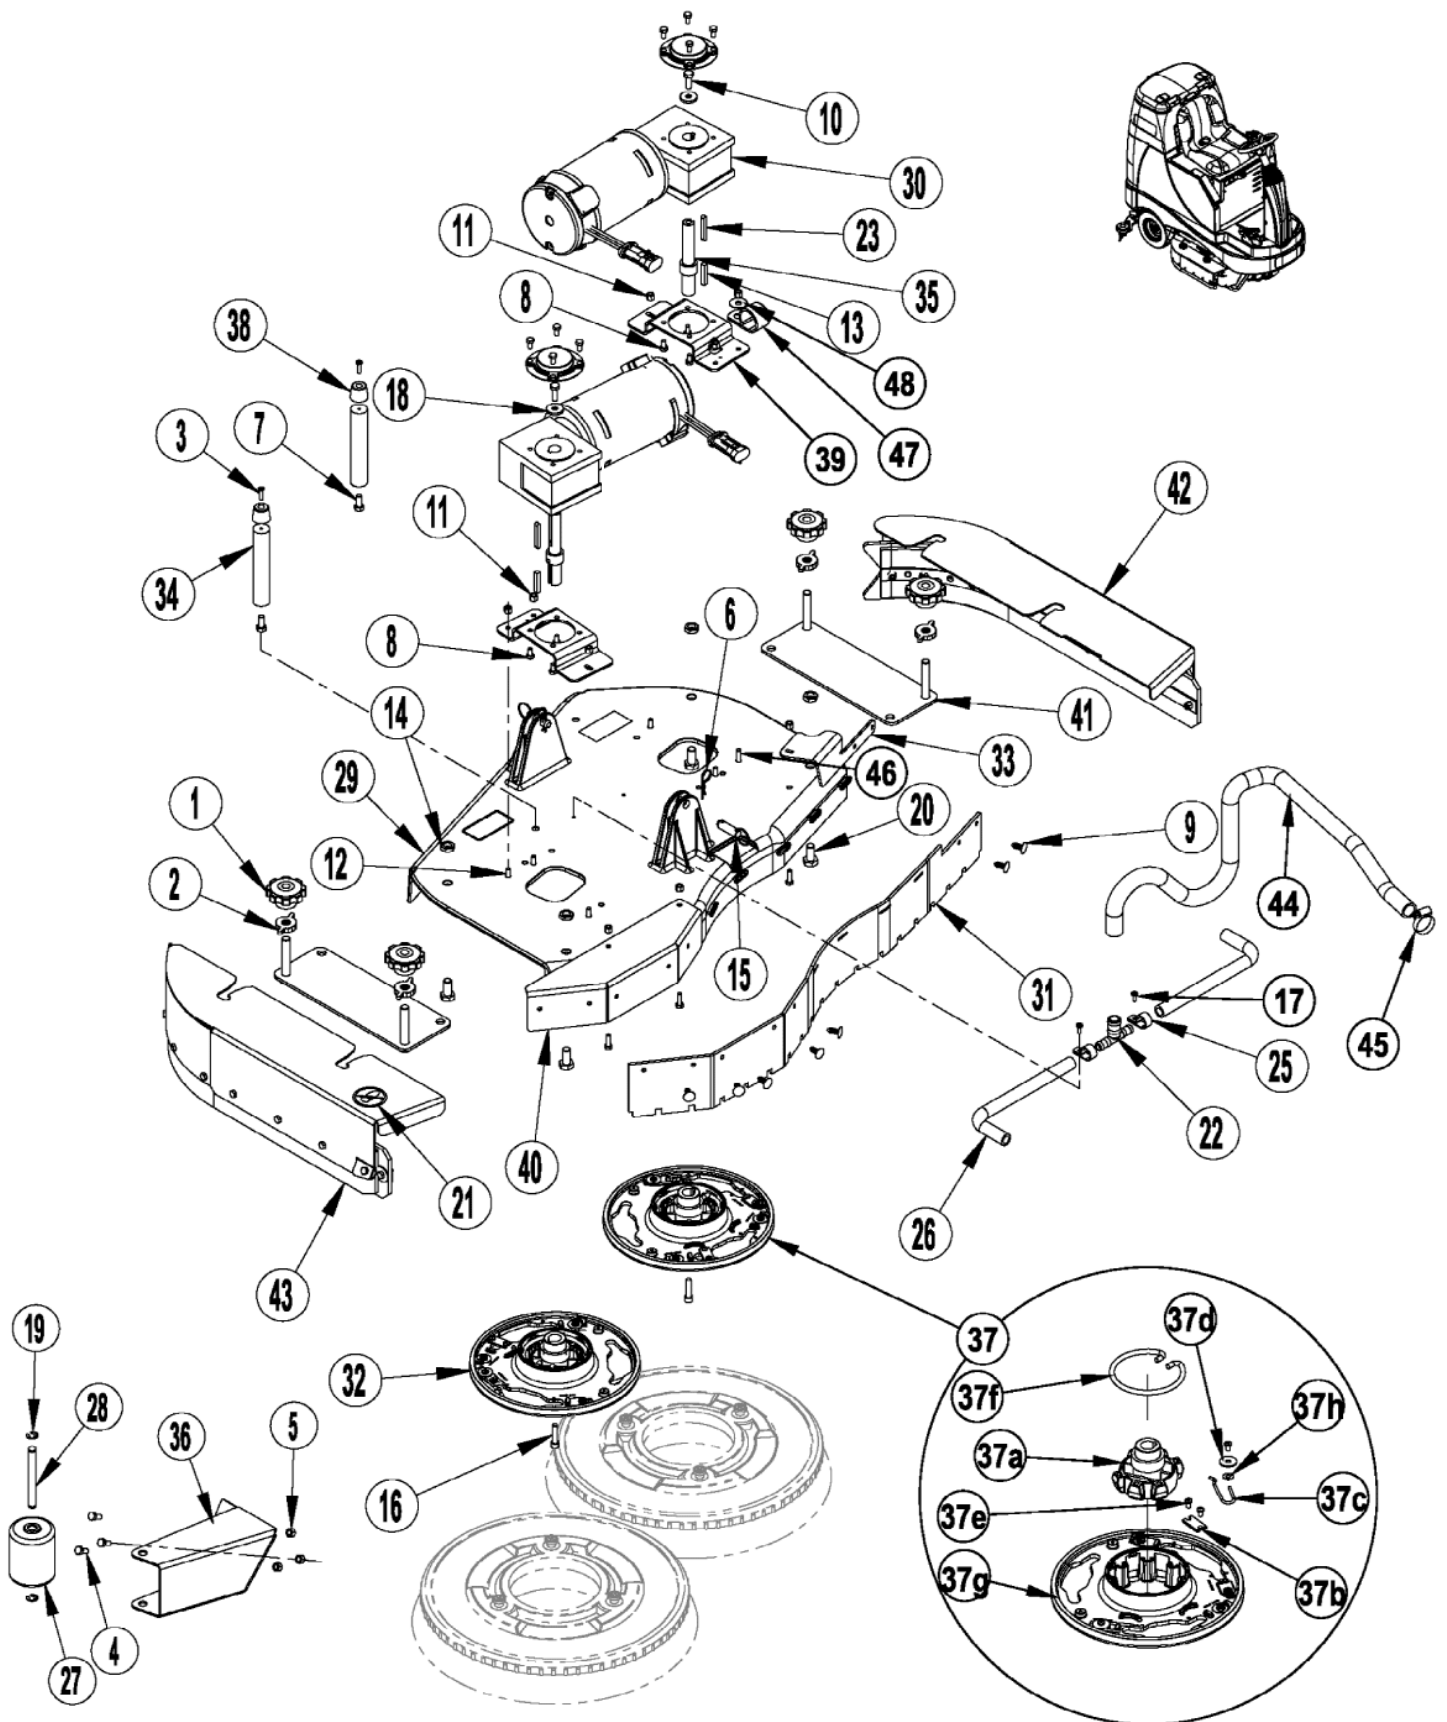

Scrub system-BR 855 disk

BR 755, BR 855

08-08-2013

Part List ID

BR75519

24

Scrub system-BR 855 disk

BR 755, BR 855

08-08-2013

Part List ID
BR75519

25

Pos	Part no.	Qty	Description	
0	56477613	1	Cable Tie E00549 Re409S	NOT SHOWN
0	56601686	2	FERRITE BEAD	NOTE 4 - NOT SHOWN
0	56601687	1	FERRITE BEAD	NOTE 3 - NOT SHOWN
1	56380149	4	KNOB M12 1.75	TSBUS2010-1060
2	56601578	4	KNOB	
3	56002192	2	SCR PAN HD PHIL 10-24 X .	
4	56002667	3	Scr Hex Hd 5/16-18 x .75	
5	56002701	3	Nut Hex Lock 5/16-18	
6	56002959	2	Pin Cot Hair SS.125x.5dia	
7	56003012	2	56003022X 3/4 SS BOLT	
8	56003211	8	RING, RET EXT SS	
9	56003263	7	RIVET, NYLON TREE PUSH-IN	
10	56003335	2	SCREW HEX LOC SS 5/16-18 X .88	
11	56003426	9	NUT HEX NYL LOC SS M6-1.0	
12	56003454	8	SCREW	
13	56003526	2	KEY SQ.25X1.44	
14	56003657	4	NUT, HEX JAM M12-1.75	
15	56003786	2	PIN RING .500X1.18	
16	56003798	2	SCR SOC HD 5/16-18 x 1.25	
17	56009029	2	SCR PANPHIL THD FORM 10-2	
18	56009057	2	WSHFLTHARD .344X1.000X .120	
19	56003264	2	RING RET EXT TYPE E	
20	56009119	4	SCR HEXTHD/HDGRM12-1.75 X 25MM	
21	56016163	1	DECAL NO STEP	
22	56305760	1	TEE BARB 3/4 X 1/2 X 1/2	
23	56314359	2	KEY, 6MM SQUARE	
25	56328064	2	P Clamp Ax	
26	56387302	2	TUBE PVC .500X11.00_E0060	
27	56407006	1	Wheel, roller	
28	56601580	1	PIN	
29	56601113	1	SCRUB DECK DISC CAST 28 34	
30	56314580	1	BALL BEARING OUTPUT SIDE	FAN END - NOT SHOWN
30	56601134	2	BRUSH MOTOR AMER	M7 / M8
30	56601508	1	PLASTIC COVER	NOT SHOWN
30	56601533	1	MOTOVARIO GEARBOX	
30	56601534	2	CARBON BRUSH	NOT SHOWN
30	56601535	1	KEY	NOT SHOWN
30	56601536	1	MOTOR FAN	NOT SHOWN
30	56601537	1	BALL BEARING OUTPUT SIDE	BRUSH END - NOT SHOWN
31	56601275	1	BLADE FRONT 34	NOTE 2
31	56601522	1	BLADE FRONT 34	NOTE 2 - OPTIONAL, NOT INCLUDED
32	56601733	1	BRUSH PLATE ASSY	NOTE 1

NOTE 1: Item 32 (56601276) consists of the exact same components as item 37 (56601384).

NOTE 2: All disk deck blade kits include all side skirt blades.

NOTE 3: Installed on main harness.