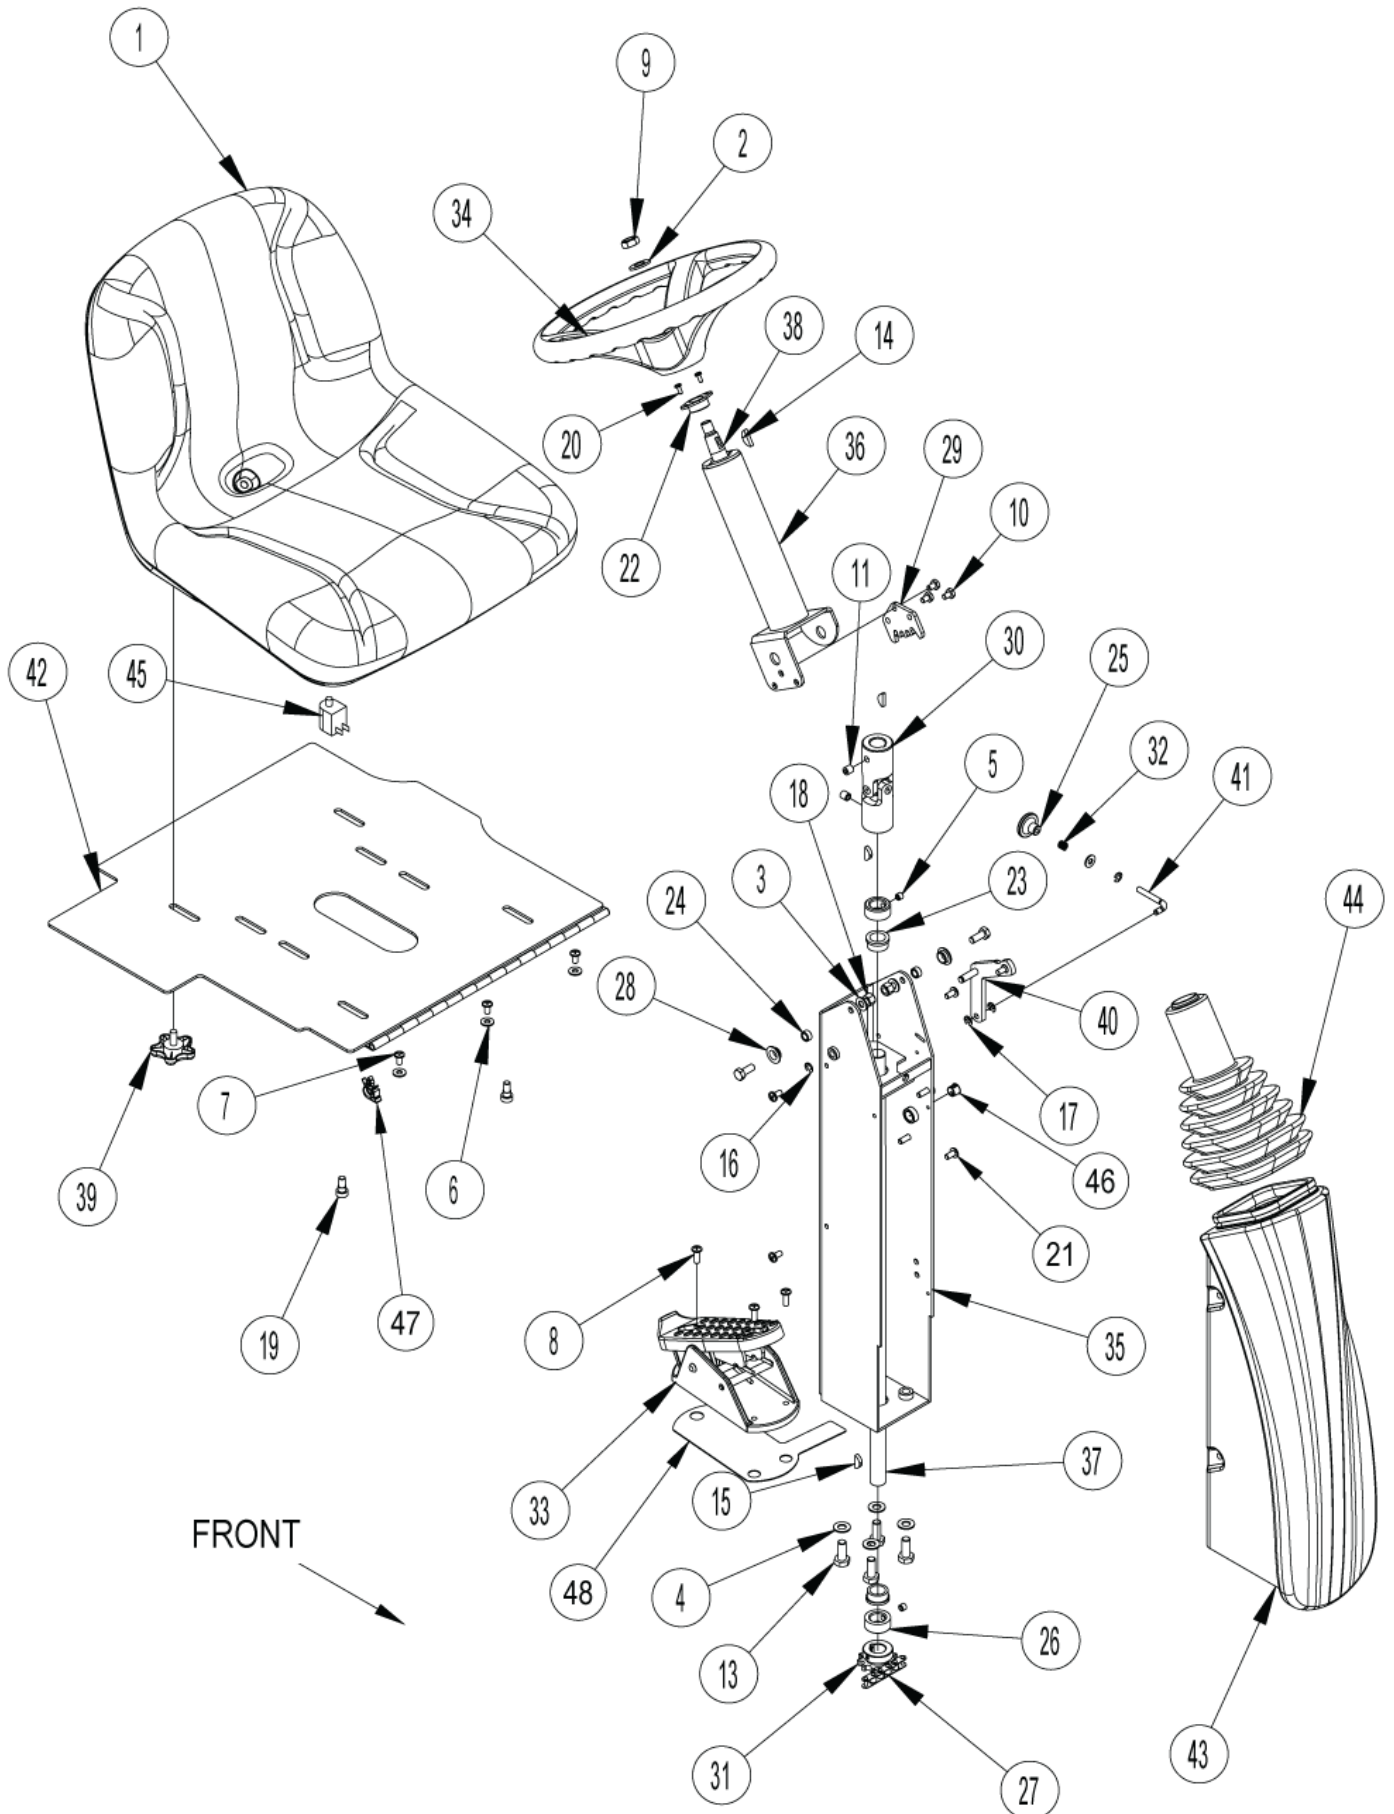

Control system

BR 755, BR 855

08-08-2013

Part List ID
BR7555

6

Control system

BR 755, BR 855

08-08-2013

Part List ID

BR7555

7

Pos	Part no.	Qty	Description
1	8-69-00022	1	SEAT
2	56001879	1	Washer flat Sae 1/2
3	56001939	2	Washer flat Sae 5/16
4	56002063	4	Washer flat Sae 3/8
5	56002086	2	Scr Soc Set 5/16-18 x .25
6	56002098	4	Washer flat Sae 1/4
7	56002145	3	Scr Pan Hd Phil 1/4-20 x
8	56002507	3	SCR PAN PHIL 1/4-20X0.75
9	56002843	1	Nut (obsolete)
10	56002933	3	1/4-20 X 3/8 LOC SCREW
11	56003081	2	Set Screw
12	56003179	2	Screw
13	56003186	4	SCR HEX THD TO HD M10-1.5 X 25MM
14	56003227	1	Key Wdf
15	56003228	3	KEY WOODRUF
16	56003261	1	RING, RET EXT TYPE E
17	56003268	3	Ring
18	56003389	2	NUT HEX NYL LOC M*-1.25
19	56003730	3	SCR SOC HD.38X.25 5/16-18
20	56009051	2	Screw Pan Phil thd Form
21	56009062	4	SCR PHIL THD1/4-20X-20X.5
22	56100393	1	BUSHING
23	56250414	2	Bearing Flange .752Fa1J_E
24	56320595	2	Bushing .31x.50x.28Hc18M
25	56362778	1	KNOB 1.25 X 1/4-28 CA29M
26	56367095	2	Collar Shaft .750 Cv31A
27	56412198	1	CHAIN ROLLER
28	56413211	2	BEARING FLANGE 625X 500X 250
29	56413658	1	RATCHET,STEERING COLUMN
30	56454081	1	Universal joint
31	56471148	1	Sprocket H40B11 Re188C
32	56578222	1	Spring Com .36X.875 E0045
33	56601052	1	FOOT PEDAL ASSY
34	56601060	1	STEERING WHEEL
35	56601163	1	LOWER COLUMN WELDMENT
36	56601169	1	UPPER COLUMN WELDMENT
37	56601223	1	SHAFT LOWER STEERING
38	56601224	1	SHAFT UPPER STEERING
39	56601271	1	KNOB 5/16 STUD
40	56601284	1	STEERING PAWL WELDMENT
41	56601292	1	PULL LEVER
42	56601362	1	SEAT PANEL WELDMENT
43	56601484	1	SHROUD STEERING

NOTE 1: Seat 8-69-00022 has been replaced by Seat 56383187 in production. Please order Seat Kit 56383240 when replacing Seat 8-69-00022.