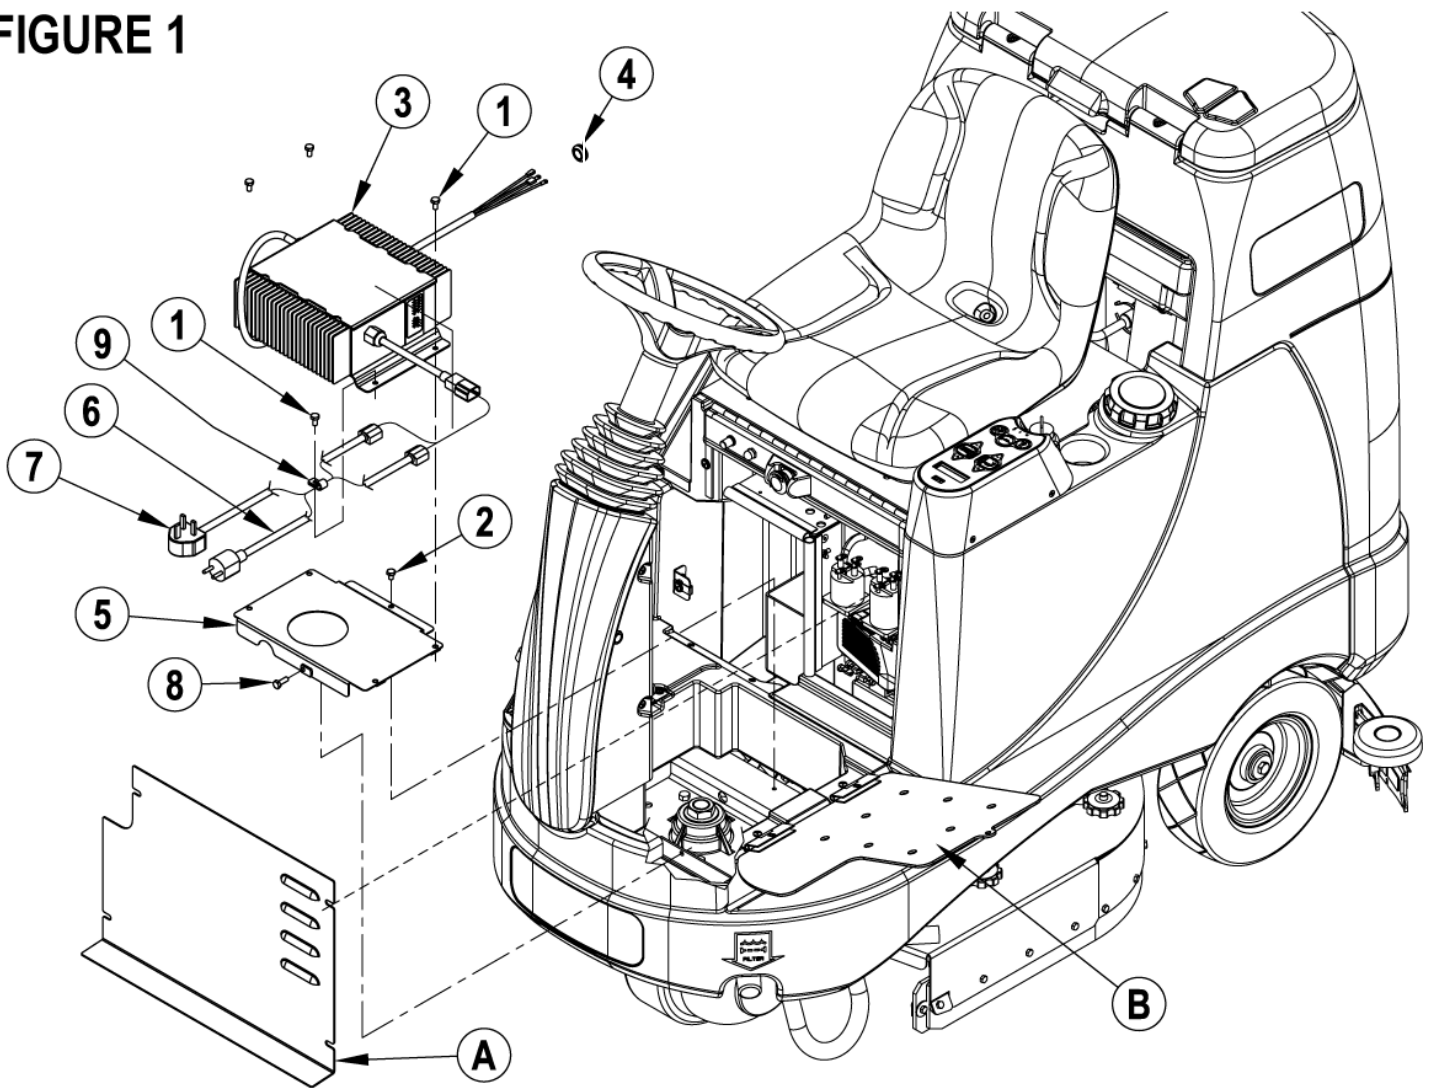

FIGURE 1

56601080 - On Board Charger Kit EU

BR 755, BR 855

08-08-2013

Part List ID
IS56040990

71

Pos	Part no.	Qty	Description
1	56001854	4	Scr Hex Hd 1/4-20 x .50
2	56009019	1	Screw
3	56315124	1	CHARGER ONBOARD 24V
4	56157376	1	GROMMET 1 OD X 9/16 ID X 5/
5	56601417	1	CHARGER MOUNT BRACKET
6	56315271	1	CHARGER CORD - EUR
7	56315664	1	CHARGER CORD
8	56001836	1	Scr Hex Hd 1/4-20 x .62
9	56172017	1	P CLIP E00129