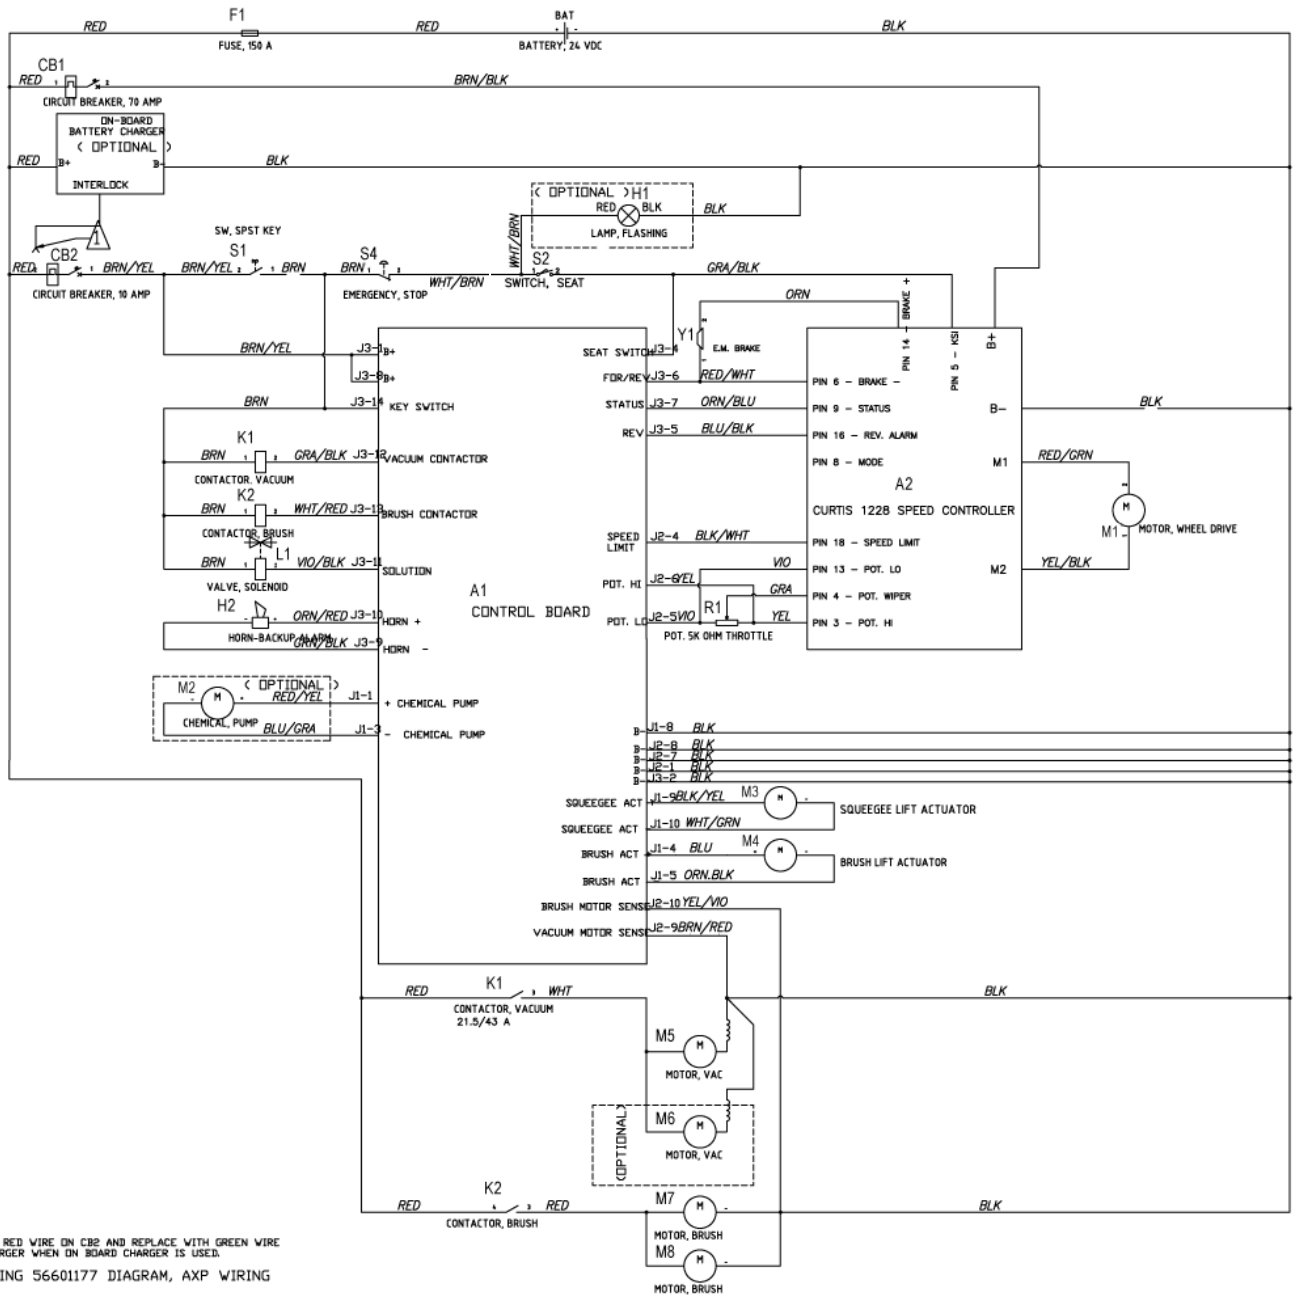

NOTE 3: TSBUS2009-1041 - Only used before SN 300006847.

Wiring diagram

BR 755, BR 855

08-08-2013

Part List ID
BR75529

38

NOTES:
 ⚠ DISCONNECT RED WIRE ON CB2 AND REPLACE WITH GREEN WIRE FROM CHARGER WHEN ON BOARD CHARGER IS USED.
 REF DRAWING 56601177 DIAGRAM, AXP WIRING