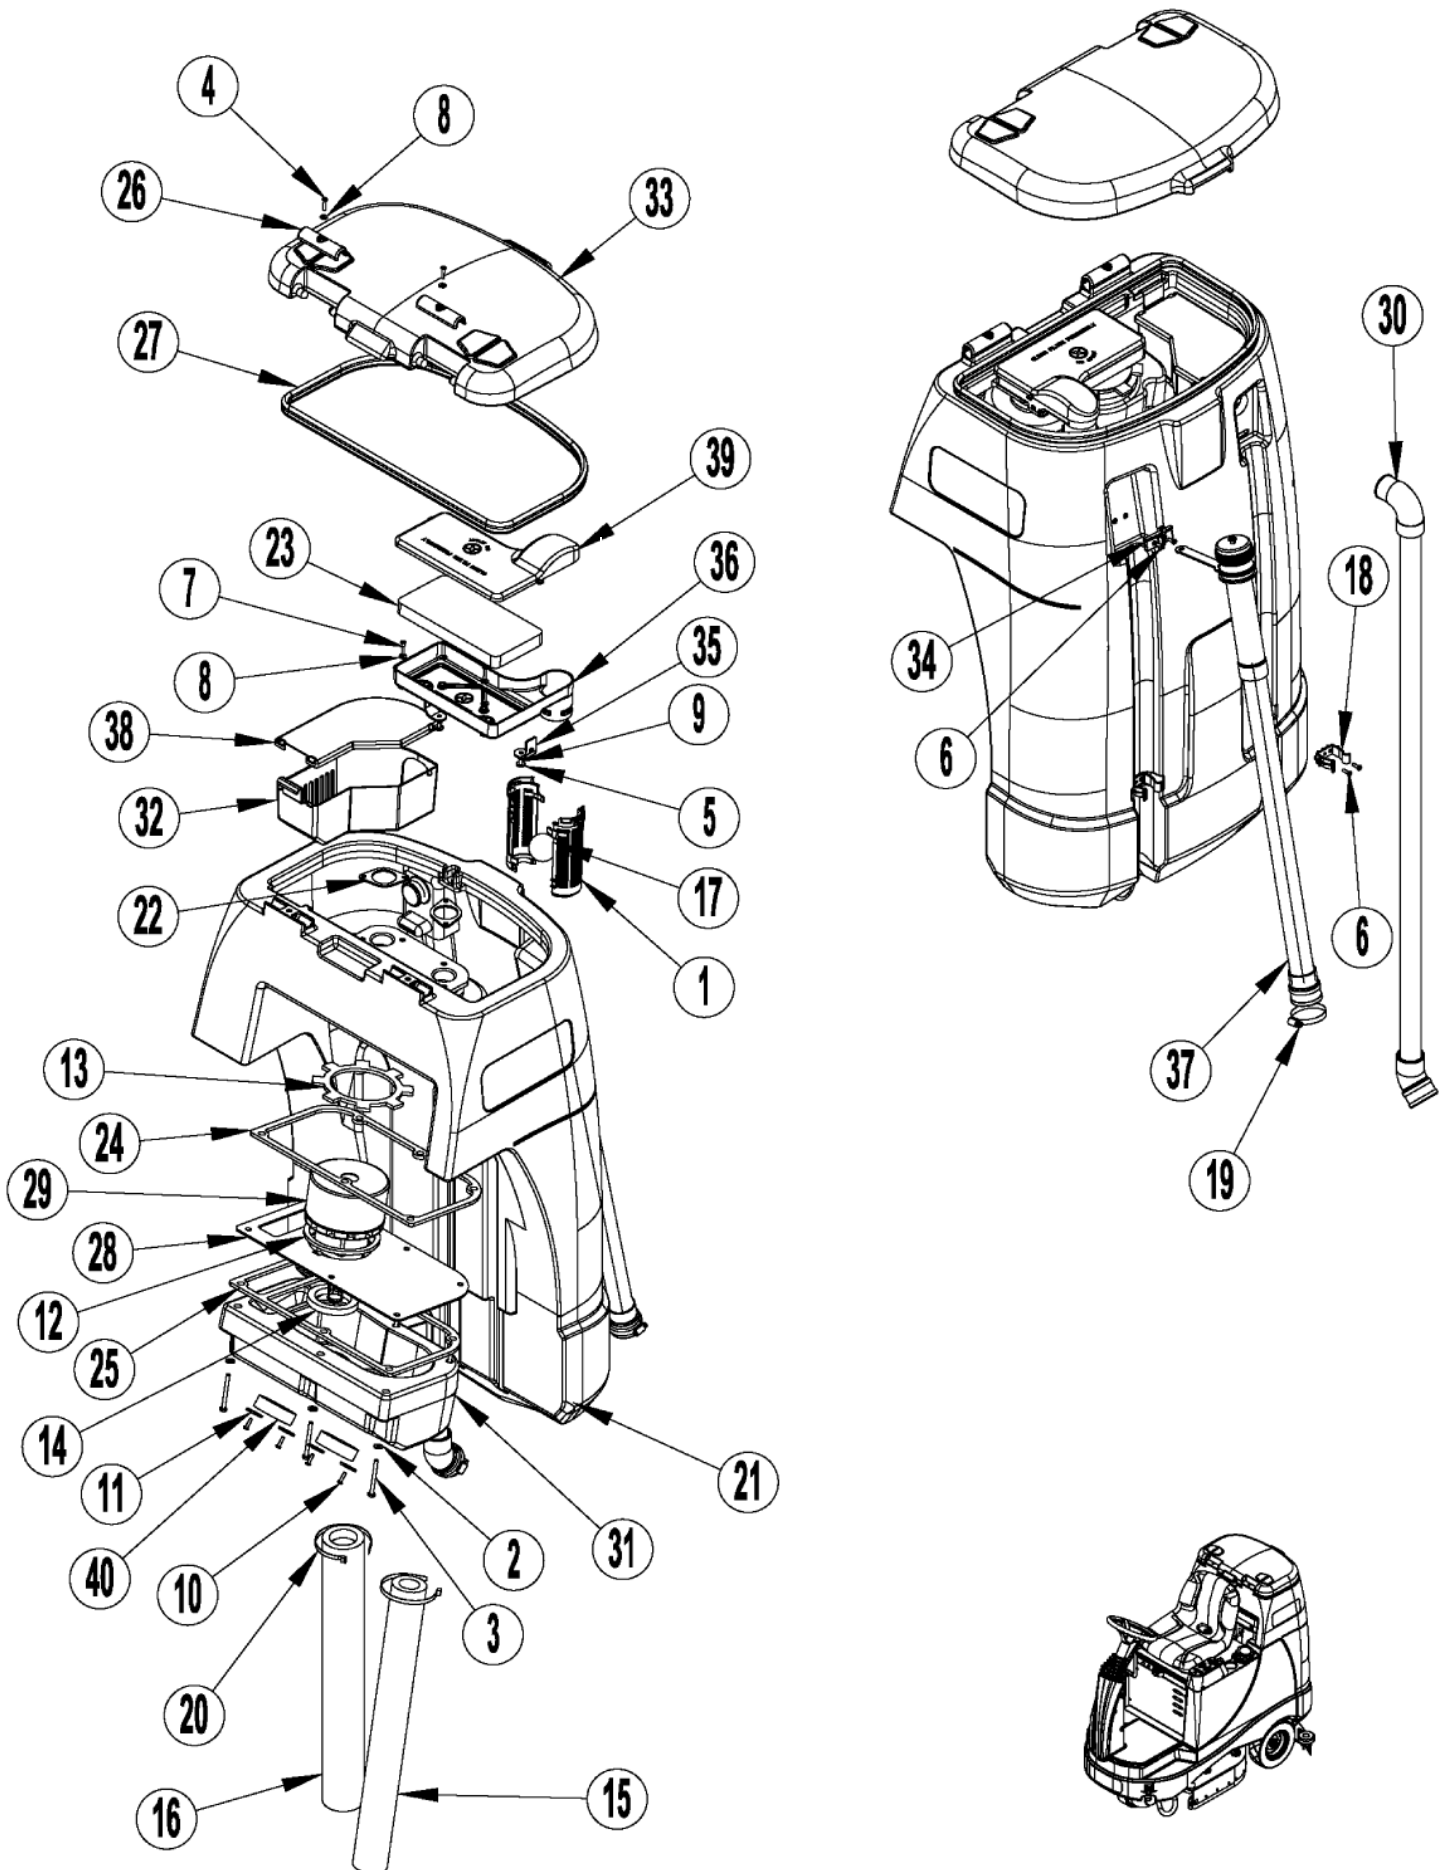

Recovery system

BR 755, BR 855

08-08-2013

Part List ID
BR75511

14

Recovery system

BR 755, BR 855

08-08-2013

Part List ID
BR75511

15

Pos	Part no.	Qty	Description	
1	56324497	2	Cage	
2	56002098	6	Washer flat Sae 1/4	
3	56003867	6	SCR-HEX LOC 1/4-20 X 3.00	
4	56003951	2	SCR-PAN PHIL LOC SS 10-24X .88	
5	56002859	2	Washer flat Sae SS 1/4	
6	56002896	6	Scr Pan Phil SS 10-24 x 0	
7	56002898	4	SCR PAN PHIL SS 10-24 X 1	
8	56002916	6	Washer flat replaced by 56009205	
9	56003799	2	PLASTITE 1/4-10 x 1/2	
10	56009005	4	Screw	
11	56003817	4	WSH-FLT SS .281 x 1.25 x .05	
12	56212143	1	GASKET VACUUM DUCT	
13	56264103	1	Gasket Vac Motor	
14	56314760	1	GASKET VACUUM DUCT	
15	56315375	1	FOAM ACOUSTICAL HOSE	
16	56315847	1	FOAM TUBE ASSEMBLY	
17	56391690	1	Ball Float	
18	56407361	2	Clamp plastic	
19	56440213	1	Clamp hose Sae #32E00047	
20	56477613	2	Cable Tie E00549 Re409S	
21	56601120	1	RECOVERY TANK	
22	56601121	2	GASKET VAC FILTER	
23	56601125	1	FILTER	
24	56601126	1	GASKET EXHAUST	
25	56601127	1	GASKET VAC	
26	56601128	2	HINGE CLAMP	
27	56114185	1	GASKET RECOVERY TANK	
28	56601131	1	VAC PLATE STANDARD	
29	56397098	1	CARBON BRUSH SET	SET OF 2 - NOT SHOWN
29	56601488	1	VAC MOTOR W/SUPPRESSION	M5
30	56601136	1	RECOVERY HOSE	
31	56601137	1	VAC MOTOR COVER	
32	56601138	1	STRAINER BASKET	
33	56601139	1	LID RECOVERY TANK	
34	56601204	1	HOOK DRAIN HOSE	
35	56601250	2	STRAP FILTER COVER	
36	56601253	1	FILTER BOX	
37	56381918	1	DRAIN HOSE RIBBED	TSB--US 2011--0015 Drain Hose Improvement
38	56601421	1	COVER DEBRIS	
39	56601451	1	COVER FLTR BOX W/GSKT	
40	909 6672 000	2	FILTER