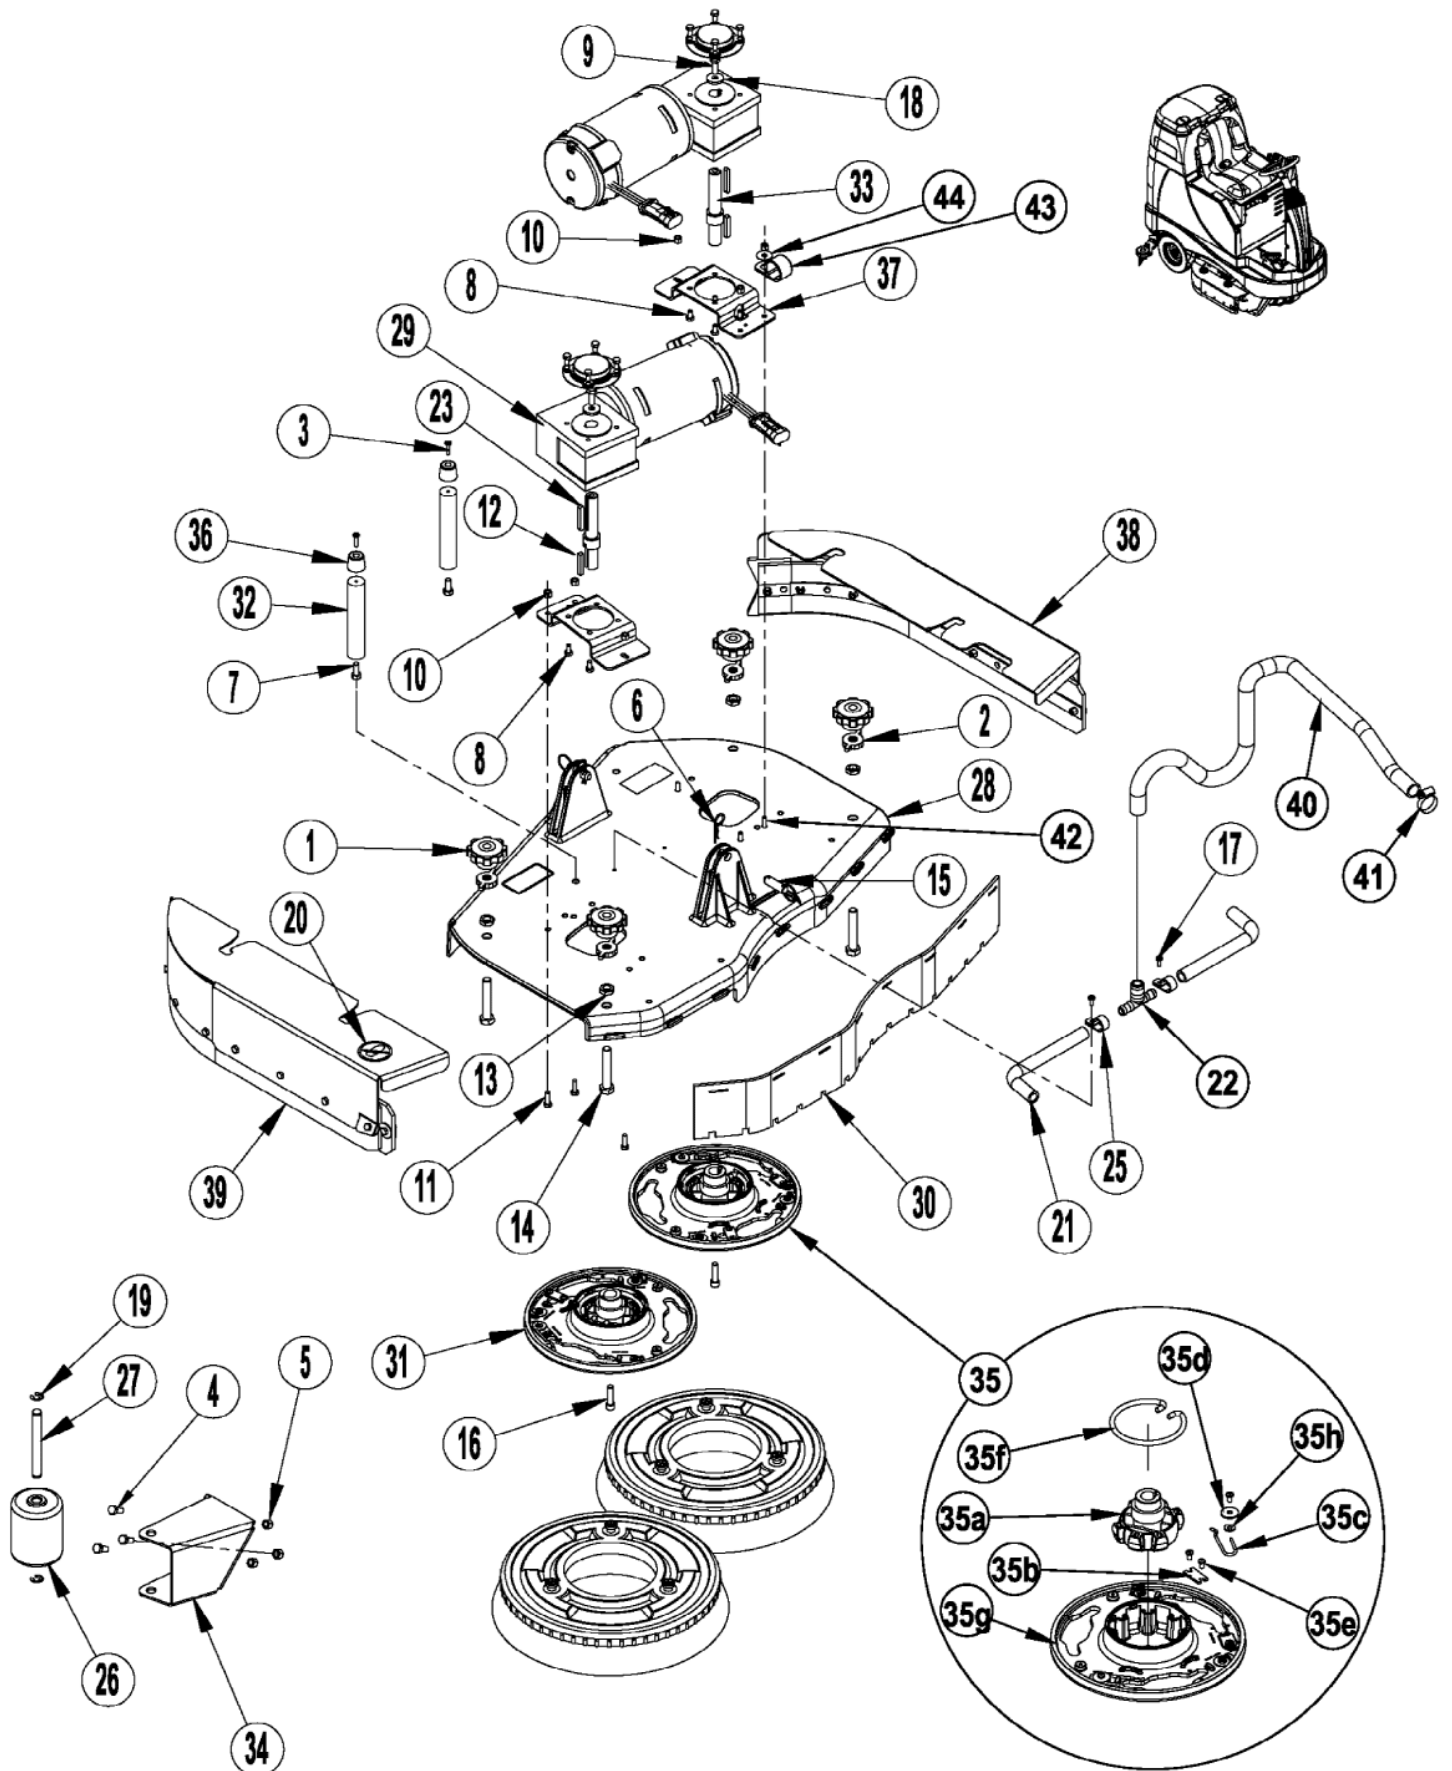

Scrub system-BR 755 disk

BR 755, BR 855

08-08-2013

Part List ID

BR75517

21

Scrub system-BR 755 disk

BR 755, BR 855

08-08-2013

Part List ID
BR75517

22

Pos	Part no.	Qty	Description	
0	56477613	1	Cable Tie E00549 Re409S	
0	56601686	2	FERRITE BEAD	NOTE 4
0	56601687	1	FERRITE BEAD	NOTE 3
1	56380149	4	KNOB M12 1.75	TSBUS2010-1060
2	56601578	4	KNOB	
3	56002192	2	SCR PAN HD PHIL 10-24 X .	
4	56002667	3	Scr Hex Hd 5/16-18 x .75	
5	56002701	3	Nut Hex Lock 5/16-18	
6	56002959	2	Pin Cot Hair SS.125x.5dia	
7	56003012	2	56003022X 3/4 SS BOLT	
8	56003211	8	RING, RET EXT SS	
9	56003335	2	SCREW HEX LOC SS 5/16-18 X .88	
10	56003426	6	NUT HEX NYL LOC SS M6-1.0	
11	56003454	5	SCREW	
12	56003526	2	KEY SQ.25X1.44	
13	56003657	4	NUT, HEX JAM M12-1.75	
14	56003658	4	SCR THD TO HD SS M12-1.75	
15	56003786	2	PIN RING .500X1.18	
16	56003798	2	SCR SOC HD 5/16-18 x 1.25	
17	56009029	2	SCR PANPHIL THD FORM 10-2	
18	56009057	2	WSHFLTHARD .344X1.000X .120	
19	56003264	2	RING RET EXT TYPE E	
20	56016163	1	DECAL NO STEP	
21	56266108	2	HOSE SPIRAL .500 9	
22	56305760	1	TEE BARB 3/4 X 1/2 X 1/2	
23	56314359	2	KEY, 6MM SQUARE	
25	56328064	2	P Clamp Ax	
26	56407006	1	Wheel, roller	
27	56601580	1	PIN	
28	56601113	1	SCRUB DECK DISC CAST 28 34	
29	56314580	1	BALL BEARING OUTPUT SIDE	FAN END - NOT SHOWN
29	56601134	2	BRUSH MOTOR AMER	M7 / M8
29	56601508	1	PLASTIC COVER	NOT SHOWN
29	56601533	1	MOTOVARIO GEARBOX	NOT SHOWN
29	56601534	2	CARBON BRUSH	NOT SHOWN
29	56601535	1	KEY	NOT SHOWN
29	56601536	1	MOTOR FAN	NOT SHOWN
29	56601537	1	BALL BEARING OUTPUT SIDE	BRUSH END - NOT SHOWN
30	56601248	1	BLADE FRONT 28	NOTE 2
30	56601521	1	BLADE FRONT 28	NOTE 2 - OPTIONAL, NOT INCLUDED
31	56601733	1	BRUSH PLATE ASSY	NOTE 1
32	56601289	2	ROD UP STOP	

NOTE 1: Item 31 (56601276) consists of the exact same components as item 35 (56601384).

NOTE 2: All disk deck blade kits include all side skirt blades.

NOTE 3: Installed on main harness.