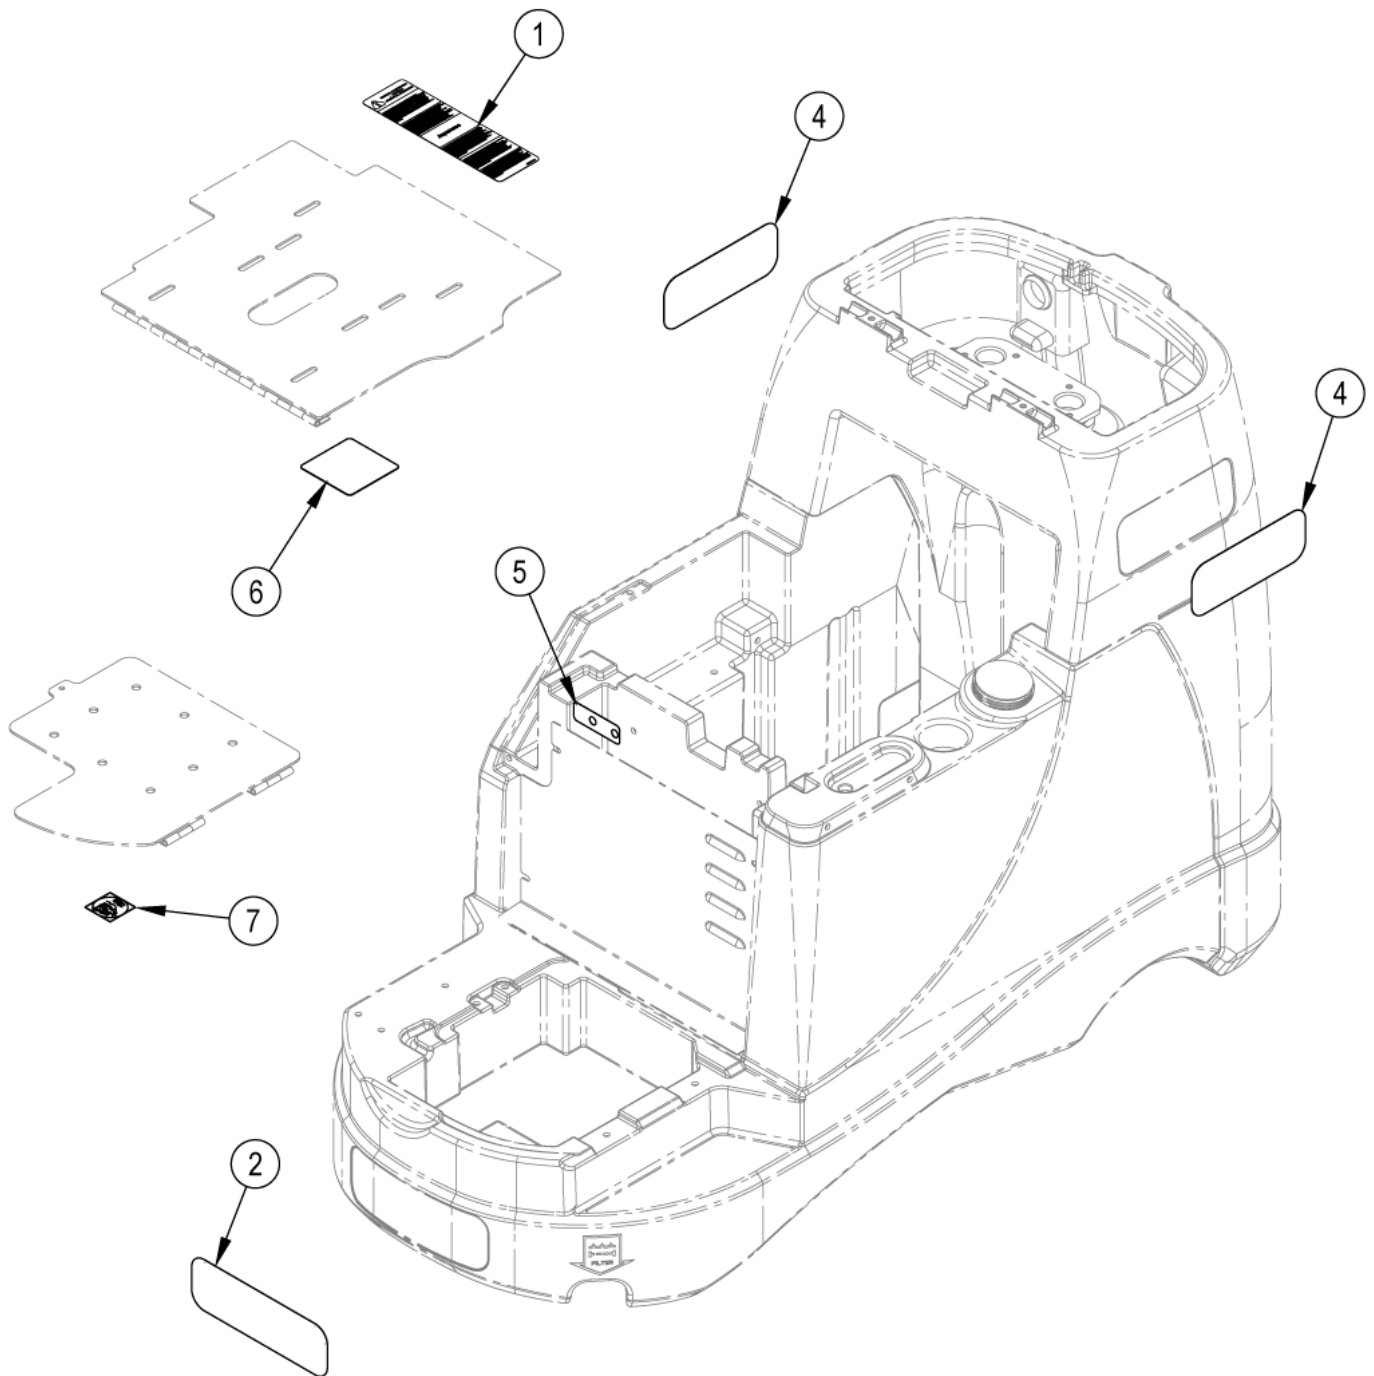

Decal system

BR 755, BR 855

08-08-2013

Part List ID

BR7557

9

Decal system

BR 755, BR 855

08-08-2013

Part List ID

BR7557

10

Pos	Part no.	Qty	Description
1	56014601	1	DECAL, CAUTION
2	56016731	1	DECAL,NILFISK
4	56601303	2	DECAL BR755
4	56601305	2	DECAL BR855
5	56601414	1	DECAL CIRCUIT BREAKER
6	56601416	1	DECAL BATTERY WIRING
7	56380254	1	DECAL OPEN WHEN CHARGING