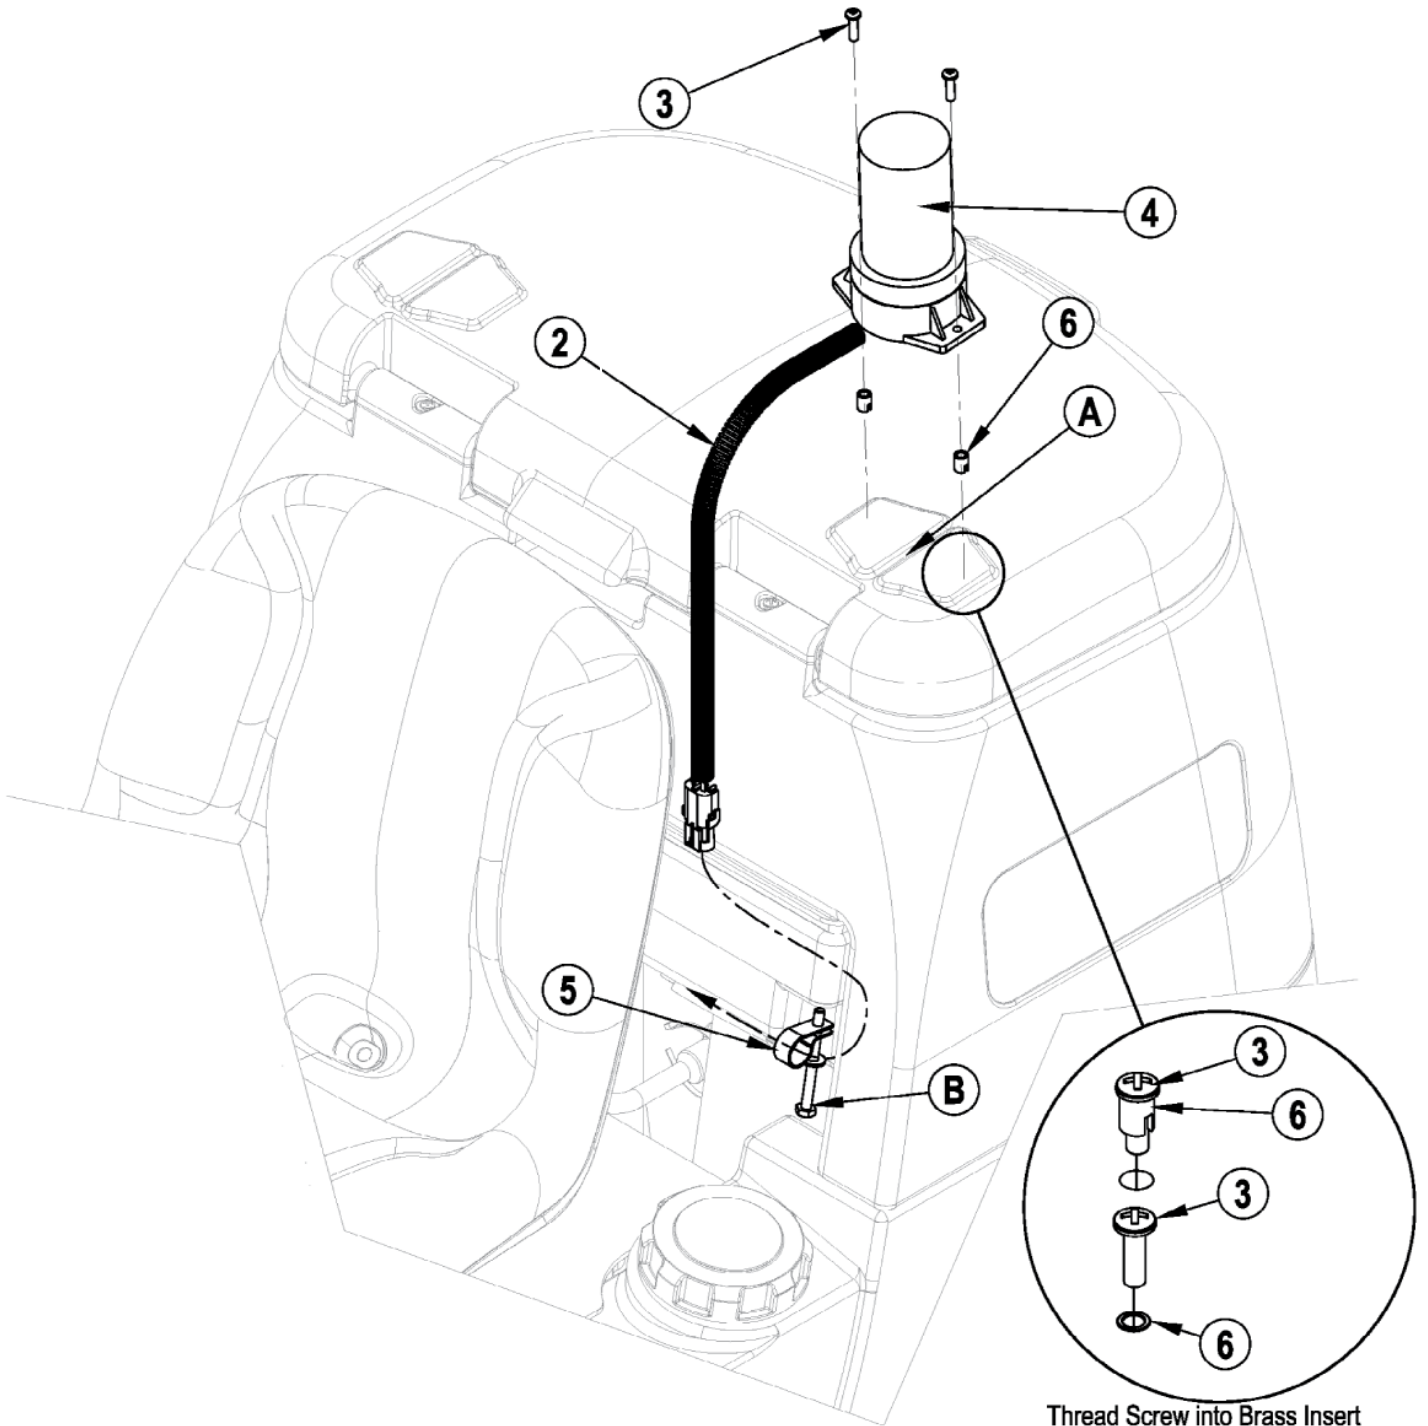

56601085 - Beacon Kit

BR 755, BR 855

08-08-2013

Part List ID
IS56040978

56

Thread Screw into Brass Insert and then thread the Insert into the tank lid until flush. Remove the Screw.

56601085 - Beacon Kit

BR 755, BR 855

08-08-2013

Part List ID
IS56040978

57

Pos	Part no.	Qty	Description
2	56459883	1	CONDUIT
3	56002896	2	Scr Pan Phil SS 10-24 x 0
4	56307166	1	BEACON ASSY
5	56486112	1	P Clamp Ax
6	56249946	2	INSERT BRASS FL150S