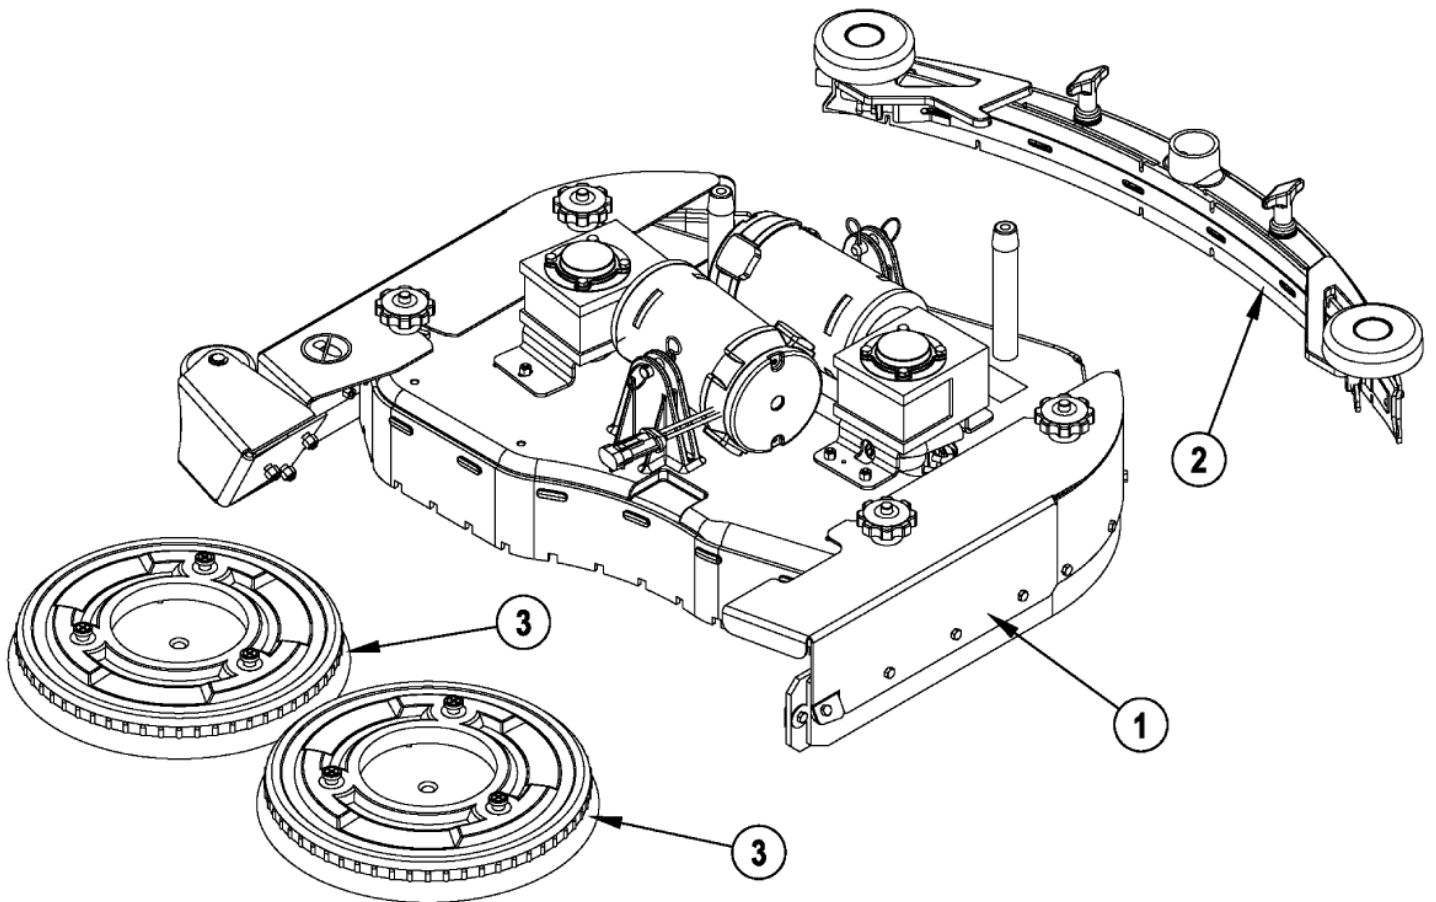

56601700 - BR 755 Disk Deck Assy Kit

BR 755, BR 855

08-08-2013

Part List ID
IS56040991A

64

56601700 - BR 755 Disk Deck Assy Kit

BR 755, BR 855

08-08-2013

Part List ID
IS56040991A

65

Pos	Part no.	Qty	Description
1		1	NOTE COMMENT 28" DISK DECK SYSTEM - NOT AVAILABLE
2	56601449	1	SQUEEGEE ASSEMBLY
3	56505800	2	BRUSH PADHOLDER 14in