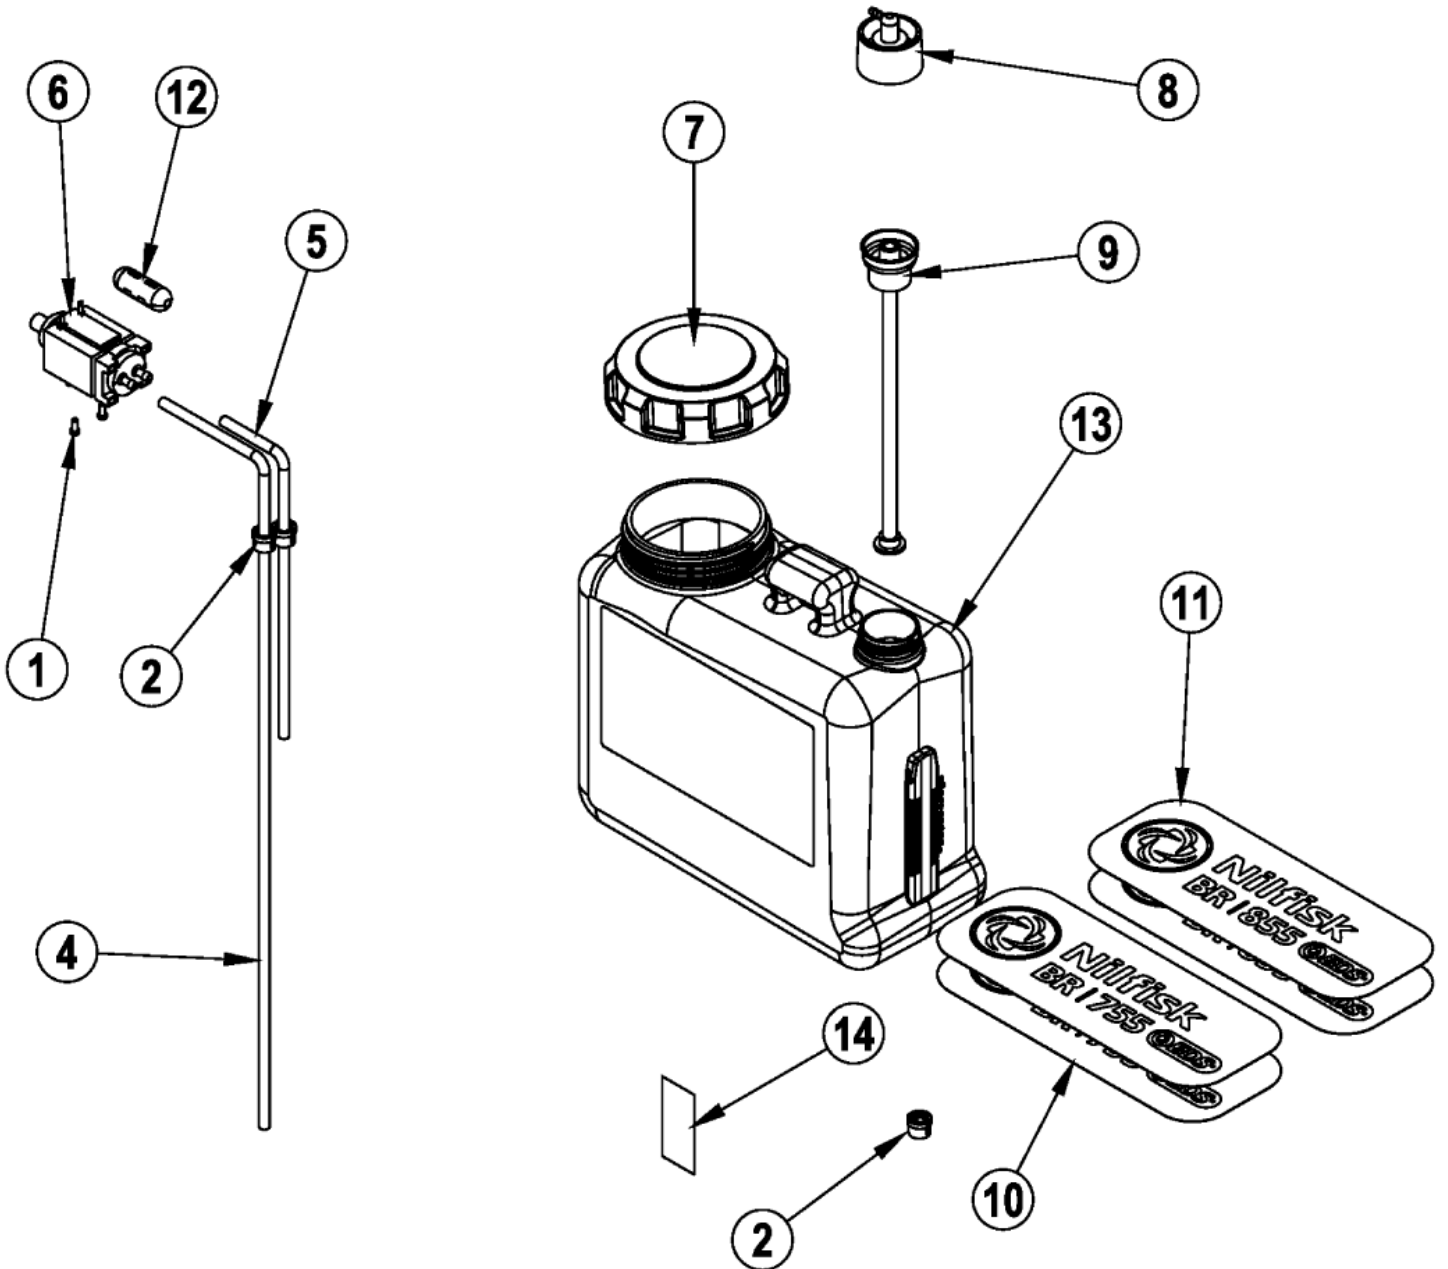

56601082 - EDS Onboard Chemical Kit

BR 755, BR 855

08-08-2013

Part List ID
IS56040982

58

56601082 - EDS Onboard Chemical Kit

BR 755, BR 855

08-08-2013

Part List ID
1S5604098Z

59

Pos	Part no.	Qty	Description
1	56002539	2	SCR PAN PHIL TD FORM 6-32 X.31
2	56003699	3	BUSHING 1/4 ID SNUB
4	56314942	1	HOSE CHEM RESISTANT
5	56314991	1	HOSE CHEM RESISTANT 14
6	56315241	1	PUMP CHEMICAL
7	56315517	1	CAP
8	56315523	1	CAP, DRY BREAK, 1/8 BARB
9	56315527	1	INSERT BREAK
10	56601306	2	DECAL BR755 ECOFLEX
11	56601308	2	DECAL BR855 ECOFLEX
12	56601514	1	FERRITE BEAD
13	56601544	1	CHEMICAL BOTTLE ASSEMBLY
14	56016331	1	DECAL CHEMICAL RATIO