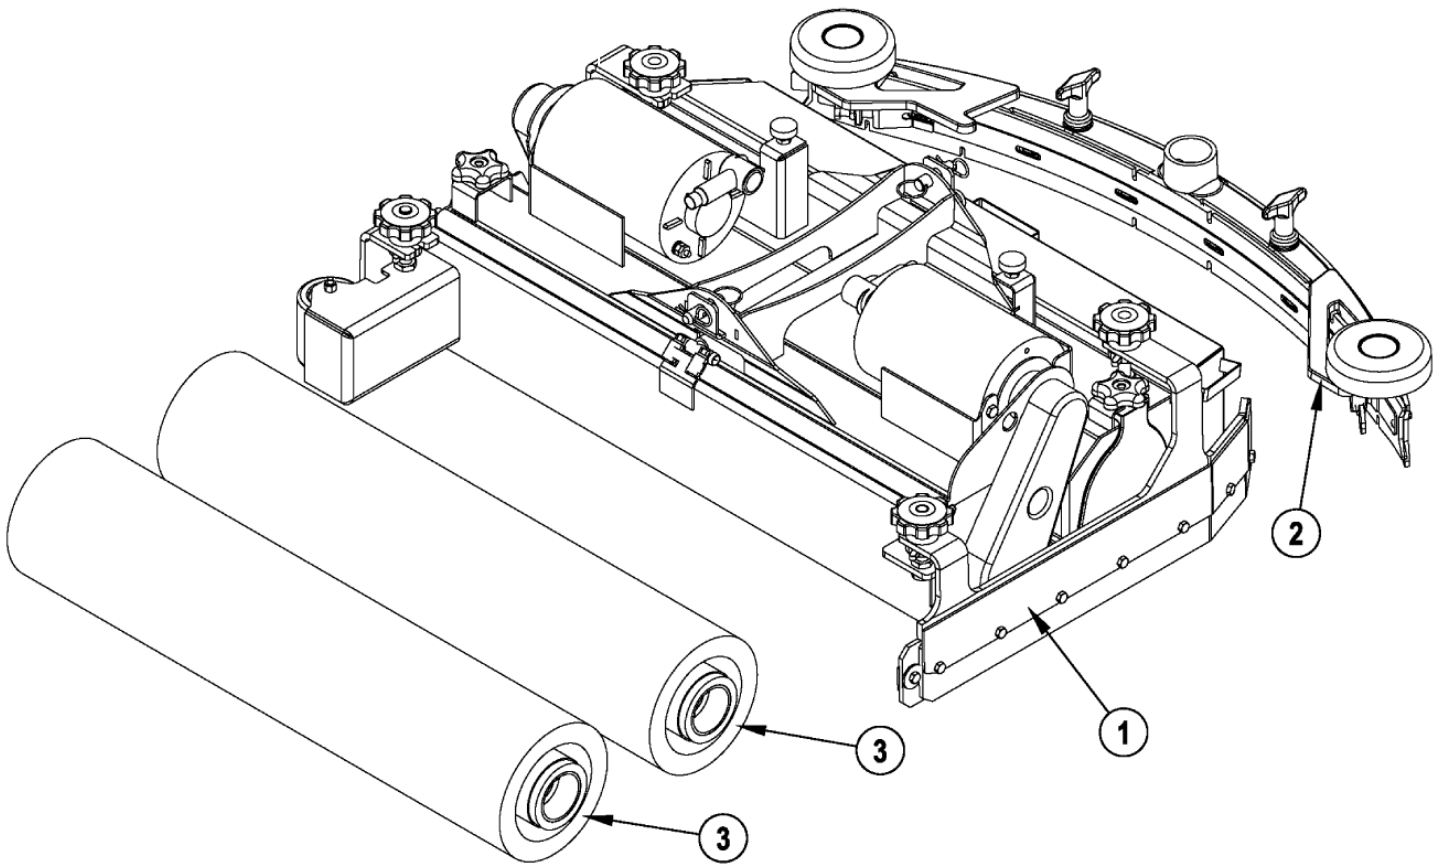

56601756 - BR755 Cylindrical Deck Assy Kit

BR 755, BR 855

08-08-2013

Part List ID
IS56040991C

68

56601756 - BR755 Cylindrical Deck Assy Kit

BR 755, BR 855

08-08-2013

Part List ID
IS56040991C

69

Pos	Part no.	Qty	Description
0	56601756	1	KIT-28 CYL DECK ASSY-EU
1		1	NOTE COMMENT 28" CYLINDRICAL DECK SYSTEM - NOT AVAILABLE
2	56601449	1	SQUEEGEE ASSEMBLY
3	56412046	2	CYLINDRICAL BRUSH 680MM 28in POLYPROPYLENE