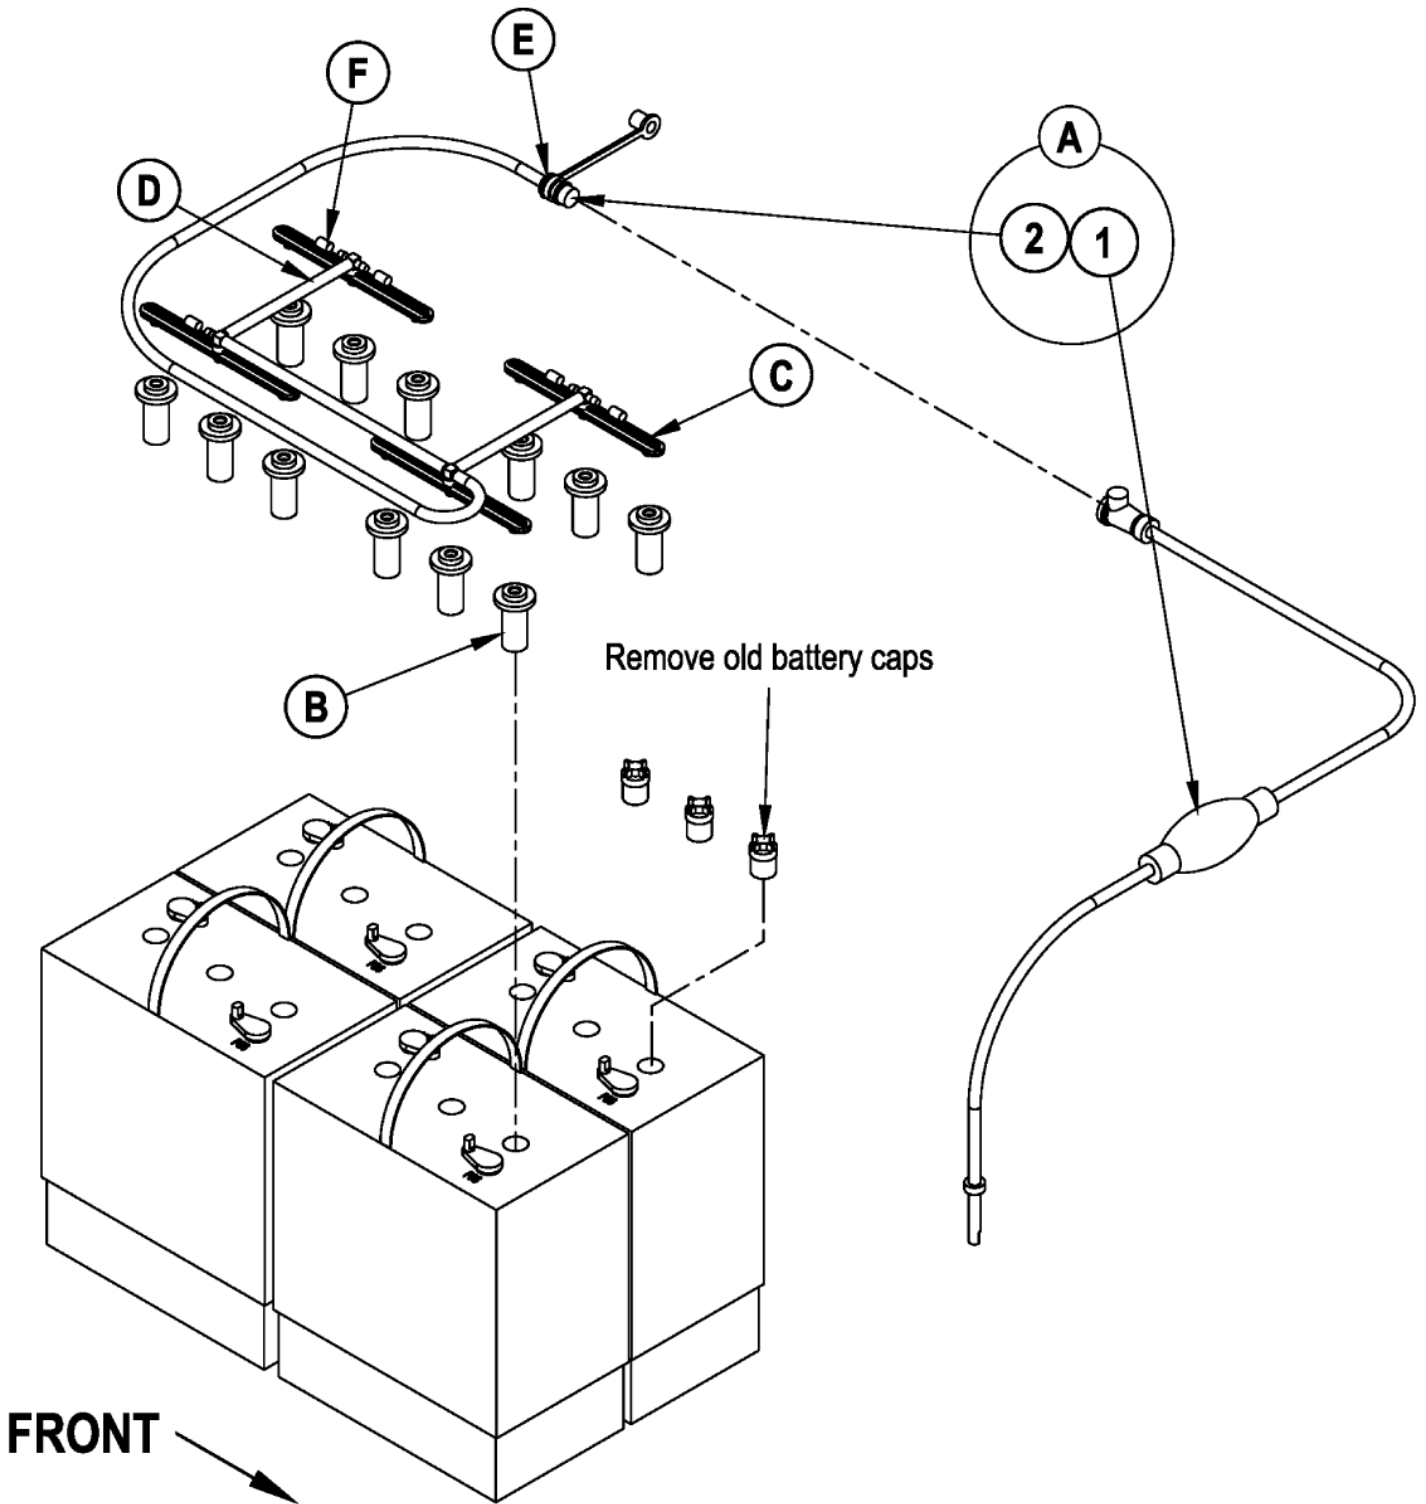

56314981/56601527 - Battery Watering Kit, fig. 2

BR 755, BR 855

08-08-2013

Part List ID
IS56040853B

54

56314981/56601527 - Battery Watering Kit, fig. 1

BR 755, BR 855

08-08-2013

Part List ID
IS56040853B

55

Pos	Part no.	Qty	Description	
1	56314978	1	WATER PUMP	
2	56314979	1	MANIFOLDS BATTERY WATERING	
2	56601525	1	MANIFOLD ASSEMBLY	
A	56314974	1	SYSTEM BATTERY WATERING	FOR 56314981
B	56601526	1	SYSTEM BATTERY WATERING	FOR 56601527