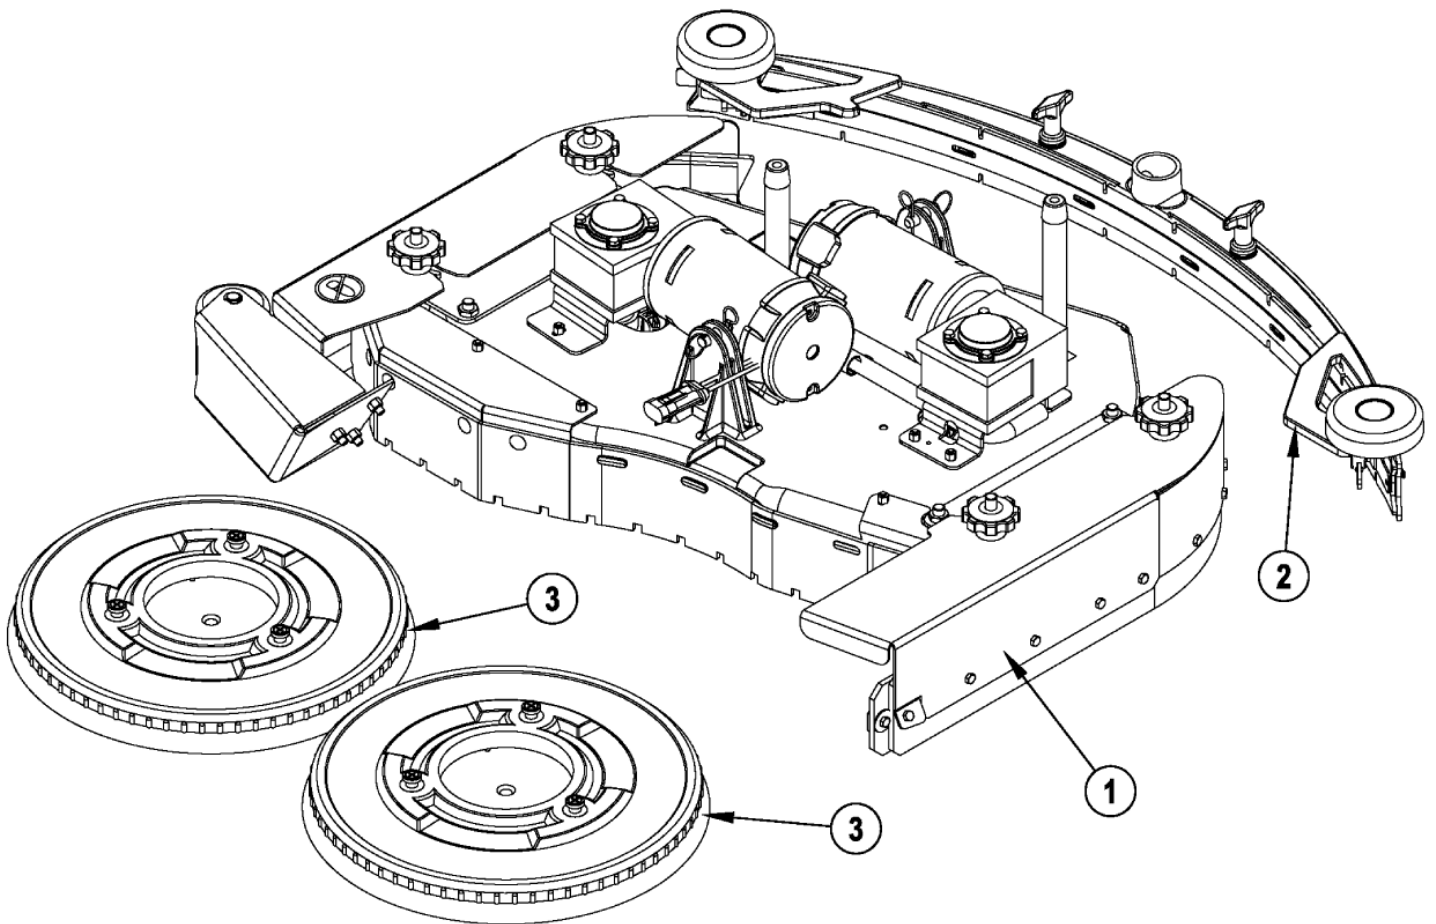

56601701 - BR 855 Disk Deck Assy Kit

BR 755, BR 855

08-08-2013

Part List ID
IS56040991B

66

56601701 - BR 855 Disk Deck Assy Kit

BR 755, BR 855

08-08-2013

Part List ID
IS56040991B

67

Pos	Part no.	Qty	Description
0	56601701	1	DECK KIT 34 IN EU
1		1	NOTE COMMENT 34" DISK DECK SYSTEM - NOT AVAILABLE
2	56601454	1	SGUEEGEE ASSEMBLY 56601547
3	56505780	2	BRUSH PADHOLDER 43CM