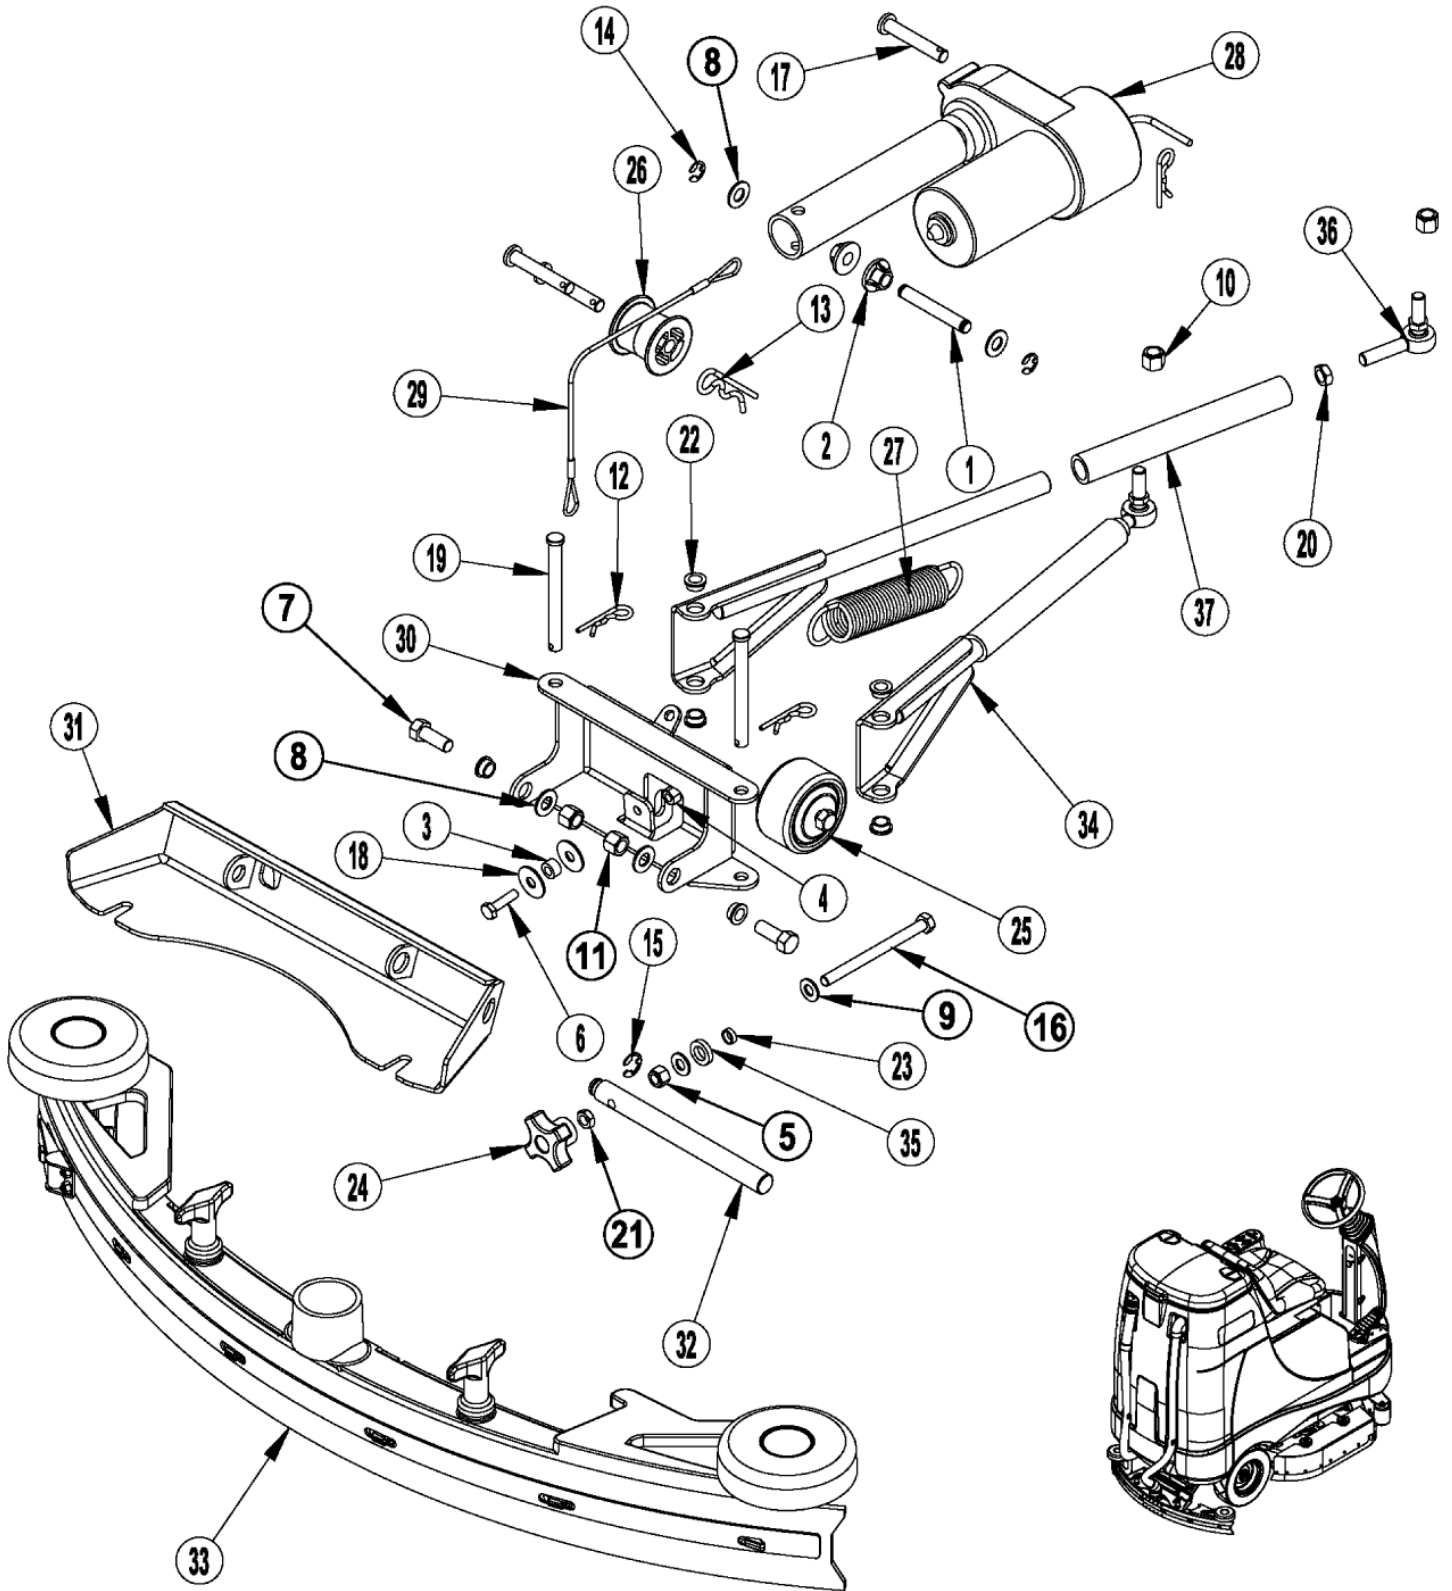

Squeegee system

BR 755, BR 855

08-08-2013

Part List ID
BR75525

32

Squeegee system

BR 755, BR 855

08-08-2013

Part List ID
BR 75525

33

Pos	Part no.	Qty	Description	
1	56412088	1	PIN	
2	56412248	2	SPACER	
3	56453691	1	SPACER	
4	56002491	2	Nut Greer 1/4-20	
5	56002856	1	Nut Hex NyI Loc SS 5/16-1	
6	56002883	1	Scr Hex Hd Ss 1/4-20 x 1.	
7	56002663	2	Bolt 3/8-16 x 1	
8	56002910	4	Washer flat	
9	56002938	2	5/16 SS FLAT WASHER	
10	56002951	2	NUT HEX NYL LOC 3/8-24 Use 56009103	
11	56003219	2	NUT HEX NYL LOC SS 3/8-16	
12	56003222	3	PIN,COT HAIR. 125 X DIA.5	
13	56003223	1	PIN,COT HAIR. 148 X DIA.62	
14	56003262	2	Ring Ret Ext. Type E-	
15	56003264	1	RING RET EXT TYPE E	
16	56003486	1	HEX THD TO HD SS5/16	
17	56003656	3	CLEVIS PIN, .375 X 2.25	
18	56003696	2	WSH FLAT SS. 33X1.00 X .060	
19	56003713	2	PIN CLEVIS .38 X 3.75	
20	56009103	2	NUT, HEX JAM 3/8-24	
21	56009141	1	NUT, HEX JAM SS 5/16-18	
22	56324505	6	Bearing Flange .376_E0020	
23	56381818	1	BUSHING	
24	56407303	1	Knob	
25	56412124	1	WHEEL	
26	56412208	1	ROLLER	
27	56412216	2	SPRING	
28	56601147	1	ACTUATOR MOTOR 24V	M3
29	56601257	1	CABLE ASSEMBLY	
30	56601436	1	SQUEEGEE PIVOT BRACKET WE	
31	56601438	1	SQUEEGEE MOUNT BRACKET WELDMENT	
32	56601442	1	SHAFT	
33	56601449	1	SQUEEGEE ASSEMBLY	BR 755 - Includes Gum Rubber Blades
33	56601454	1	SGUEEGEE ASSEMBLY	BR 855 - Includes Gum Rubber Blades
34	56601460	2	BAR WELDMENT	
35	56601463	1	WASHER POLYURETHANE	
36	56601469	2	ROD END	
37	56601512	2	HOSE	
38	56382623	1	BRACKET-SPRING ADVENGER	NOTE 1
39	56382637	1	ROD-THREADED .25 X 1.25	NOTE 1
40	56382624	1	NUT-SPRING	NOTE 1
41	56002957	1	1/4-20 C 3/4 SS SCREW	NOTE 1

NOTE 1: These parts were implemented in production as of November 2011 to increase squeegee down pressure.
Order Squeegee Spring Kit 56382635 to