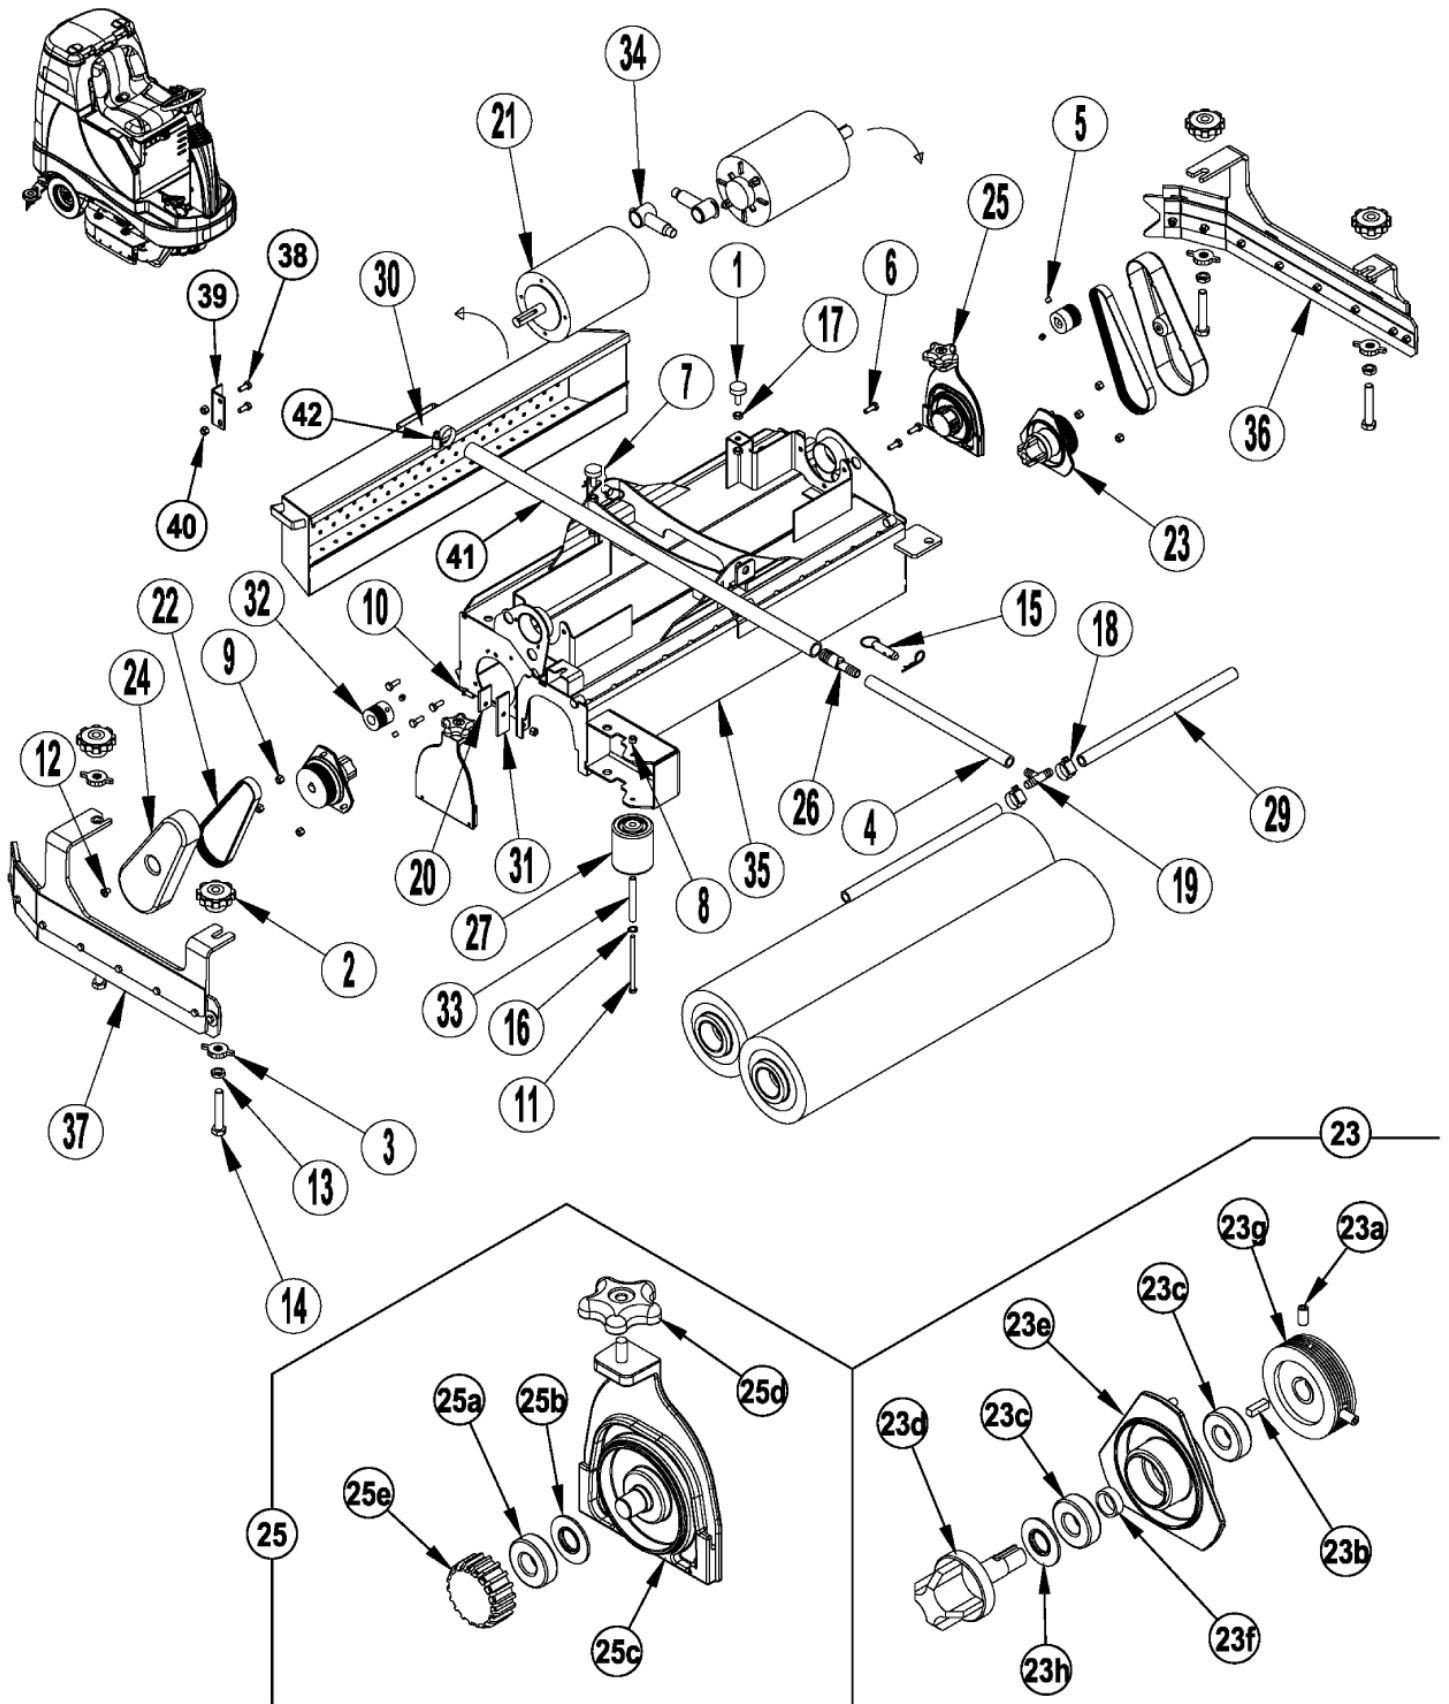

Scrub system-cylindrical

BR 755, BR 855

08-08-2013

Part List ID

BR75513

16

Scrub system-cylindrical

BR 755, BR 855

08-08-2013

Part List ID
BR75513

17

Pos	Part no.	Qty	Description	
1	56401783	2	Leveller, one inch	
2	56380149	4	KNOB M12 1.75	TSBUS2010-1060
3	56601578	4	KNOB	
4	56409462	1	Hose, spiral	
5	56002086	4	Scr Soc Set 5/16-18 x .25	
6	56002948	6	Scr Hex Hd Loc 1/4-20(s/s)	
7	56002959	2	Pin Cot Hair SS.125x.5dia	
8	56003403	1	Nut	
9	56003426	8	NUT HEX NYL LOC SS M6-1.0	
10	56003431	2	SCR HEX HD SS M6-1.0 X 16 MM 16 pieces in a pack	
11	56003492	1	SCR HEX M6-1.0 X 95MM	
12	56003603	2	SCR.PAN PHILTHDFORM 1/4-2	
13	56003657	4	NUT, HEX JAM M12-1.75	
14	56003658	4	SCR THD TO HD SS M12-1.75	
15	56003671	2	PIN, RING .50 X 1.25	
16	56009045	2	Washer	
17	56009086	4	5/16-18 JAM NUT	
18	56112771	2	Clamp hose Sae 10 E00047	
19	56262549	1	Tee	
20	56314436	2	STRAP	
21	56315061	2	MOTOR 24VDC .5HP 1800RPM	M7 / M8, TSBUS2010-1058
21	56412258	4	BRUSH ASSY (4 PER MOTOR)	NOT SHOWN
21	56412259	4	BRUSH SPRING (4 PER MOTOR)	NOT SHOWN
21	56412287	1	BRUSH / SPRING KIT (1 PER MOTOR)	NOT SHOWN
22	56315321	2	BELT, AUTO TENSION	
23	56407559	2	DRIVE END ASSY	
24	56315445	2	COVER, BELT	
25	56314445	1	IDLER END ASSEMBLY	
26	56315625	1	BARB COUPLER 3/4 X 1/2	
27	56316089	1	WHEEL	
28	56316210	2	HARNESS BRUSH MOTOR	NOT SHOWN
29	56316553	2	MANIFOLD PVC 28 ADVENGER	
30	56601688	1	HOPPER WELDMENT	
31	56407391	2	BLADE	
32	56407433	2	SHEAVE	
33	56412176	1	BUSHING	
34	56493357	2	INSULATOR BOOT	
35	56601107	1	HOUSING WELDMENT	
36	56601468	1	LEFT SKIRT ASSEMBLY	
37	56601476	1	RIGHT SKIRT ASSEMBLY	
38	56002667	2	Scr Hex Hd 5/16-18 x .75	
39	56601675	1	BRACKET	
40	56002701	2	Nut Hex Lock 5/16-18