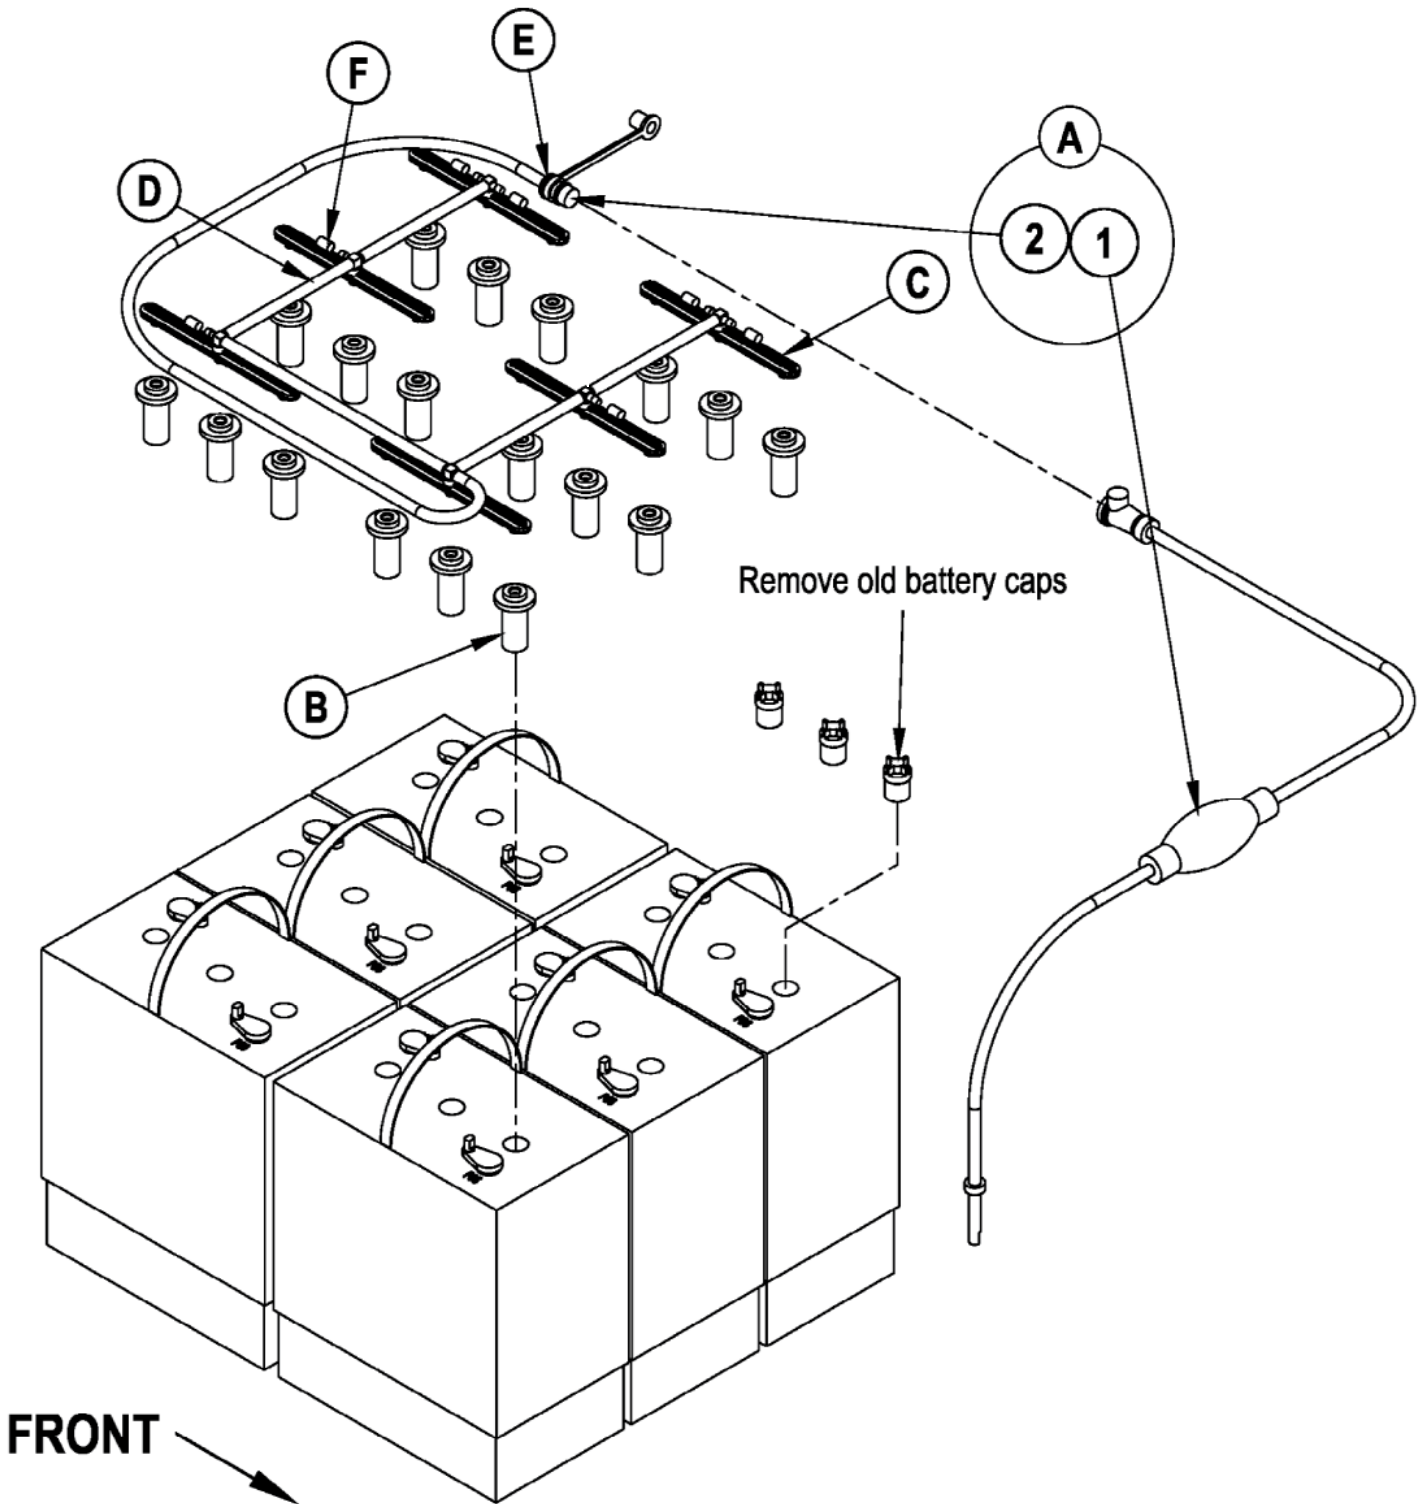

56314981/56601527 - Battery Watering Kit, fig. 1

BR 755, BR 855

08-08-2013

Part List ID
IS56040853A

52

56314981/56601527 - Battery Watering Kit, fig. '

BR 755, BR 855

08-08-2013

Part List ID
IS56040853A

53

Pos	Part no.	Qty	Description	
1	56314978	1	WATER PUMP	
2	56314979	1	MANIFOLDS BATTERY WATERING	
2	56601525	1	MANIFOLD ASSEMBLY	
A	56314974	1	SYSTEM BATTERY WATERING	FOR 56314981
B	56601526	1	SYSTEM BATTERY WATERING	FOR 56601527