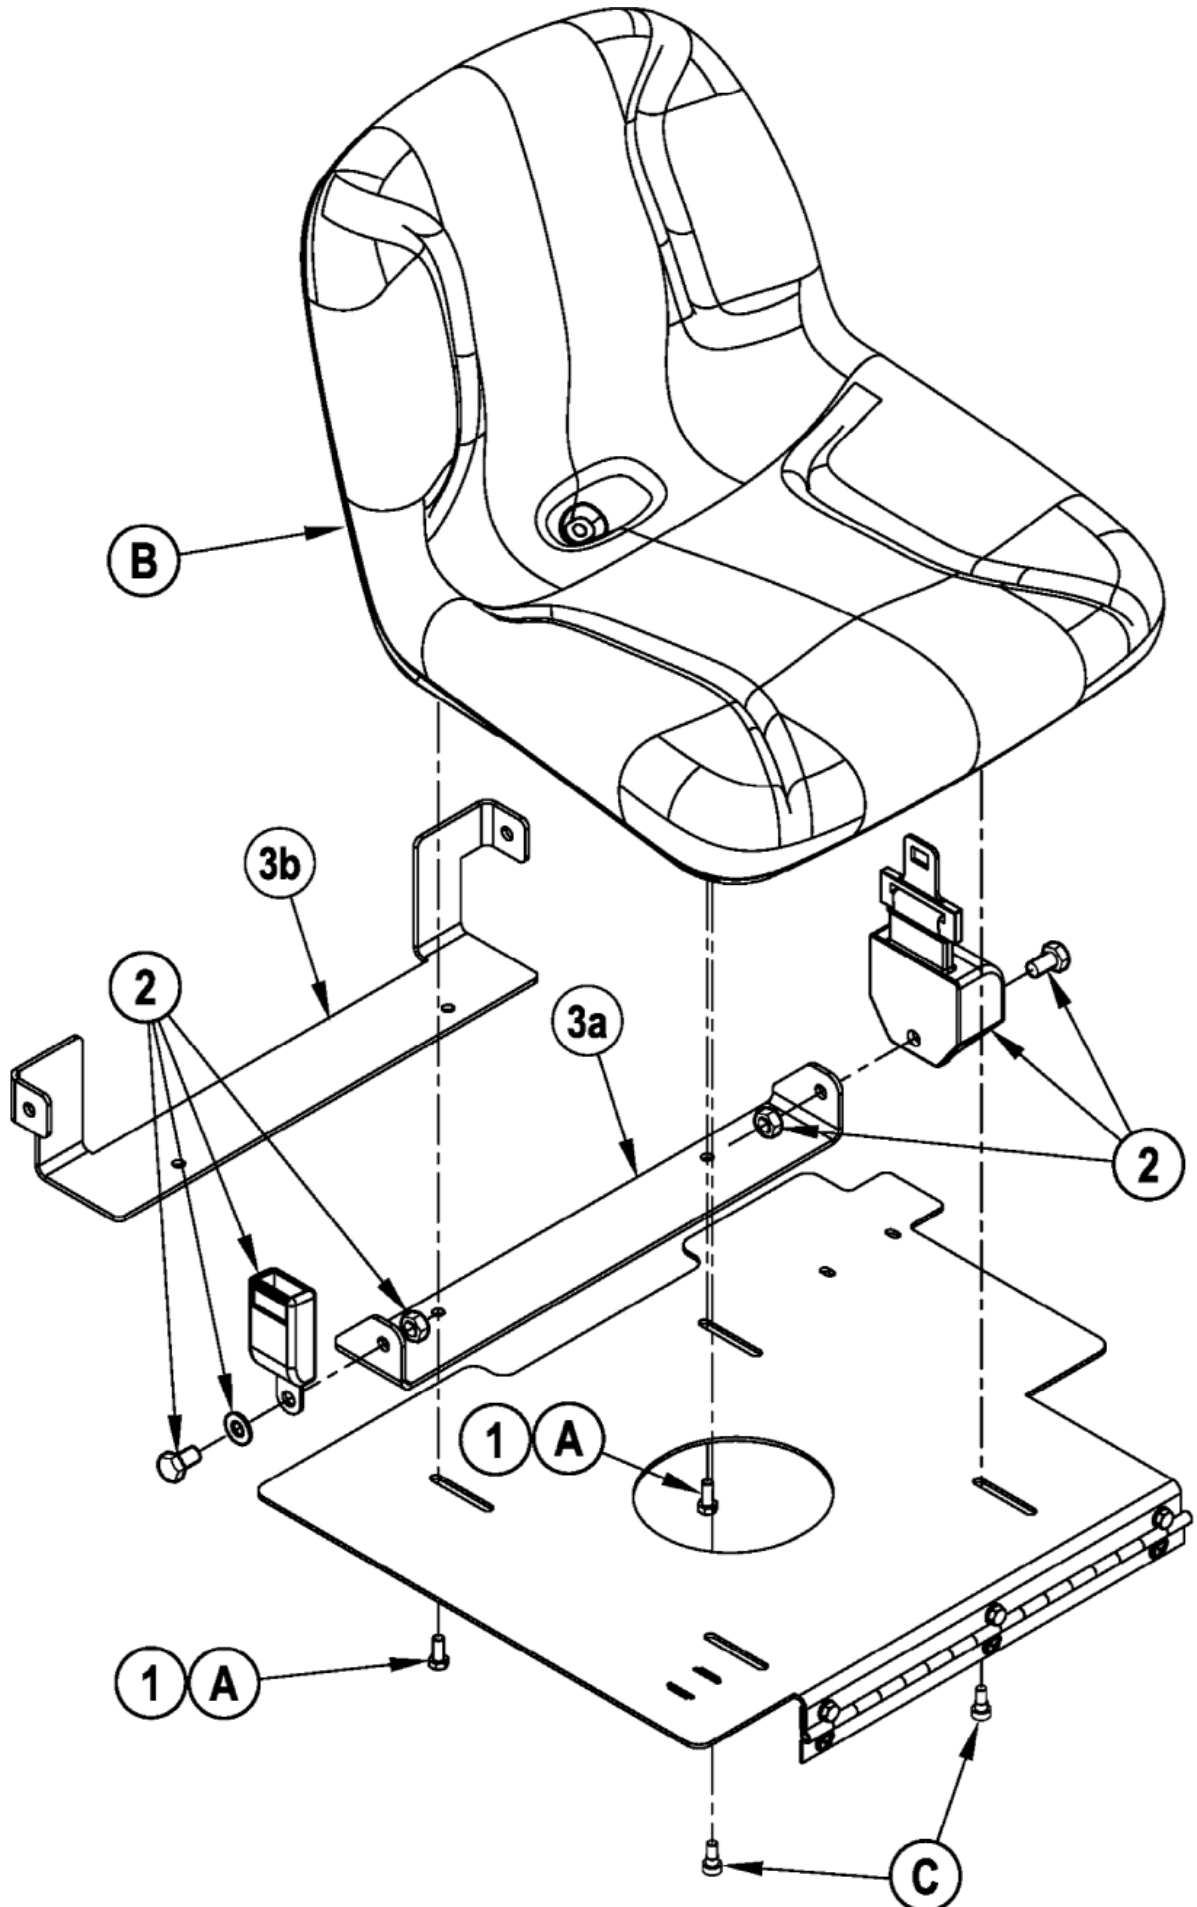

56314312/56422162 - Seat Belt Kit

BR 755, BR 855

08-08-2013

Part List ID
IS56040846

50

56314312/56422162 - Seat Belt Kit

BR 755, BR 855

08-08-2013

Part List ID
IS56040846

51

Pos	Part no.	Qty	Description	
0	56314312	1	SEAT BELT KIT	
0	56422162	1	KIT,SEAT BELT	
1	56003179	2	Screw	
2	56314962	1	SEAT BELT KIT	INCLUDES HARDWARE
3A	56314961	1	SEAT BELT BRACKET	FOR 56314312
3B	56422160	1	BRACKET SEAT BELT	FOR 56422162