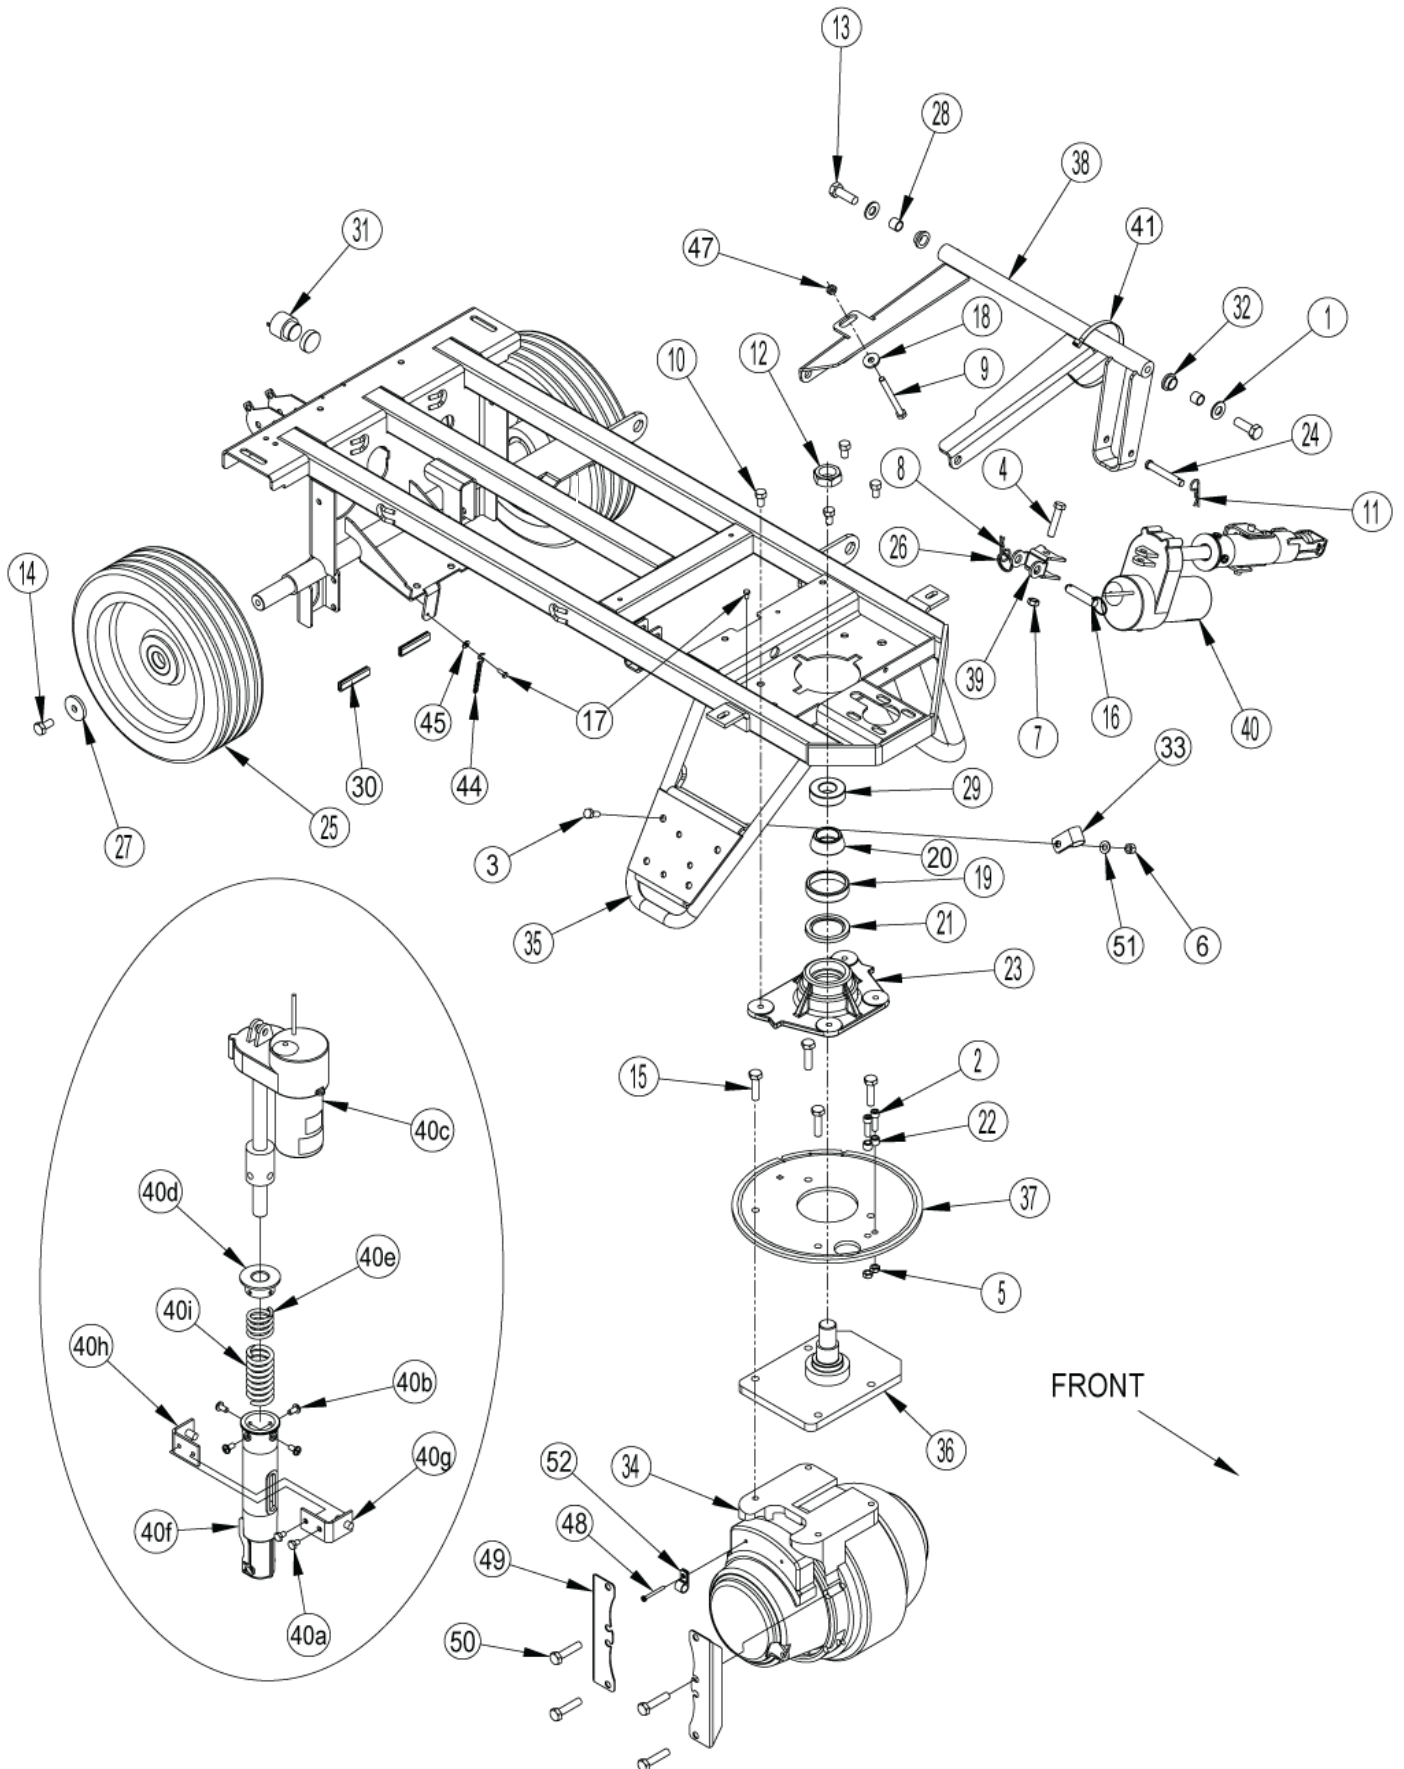

Chassis system

BR 755, BR 855

08-08-2013

Part List ID

BR7553

3

Chassis system

BR 755, BR 855

08-08-2013

Part List ID
BR7553

4

Pos	Part no.	Qty	Description	
1	56001879	2	Washer flat Sae 1/2	
2	56002129	1	SCR-SOC HD 5/16-18 X 1.00	
3	56003012	1	56003022X 3/4 SS BOLT	
4	56002684	1	3/8-16 X 1-3/4 BOLT	
5	56002826	1	Nut Hex Nyloc Thin (s/s) replaced by 56002701	
6	56002856	1	Nut Hex Nyl Loc SS 5/16-1	
7	56002841	1	3/8-16 THIN NYL LOC NUT	
8	56002959	1	Pin Cot Hair SS.125x.5dia	
9	56003008	1	SCREW	
10	56003040	4	SCR HEX HD LOC 3/8-16 X 0	
11	56003120	1	Cotter Hair Pin	
12	56003220	1	NUT,HEX NYL THIN 1-14 UNF	
13	56003412	2	SCR, HEX NYL LOC M12-1.75	
14	56003442	2	Screw	
15	56003491	4	SCR HEX M10-1.50 X 40MM	
16	56003679	1	PIN RING .50 X 1.63	
17	56009012	1	Screw	
18	56009122	1	WASHER, FLT .344X.938X.12	
19	56158143	1	BEARING TR CP 2.44 E00135	
20	56158151	1	BEARING TR CN 1.250V51Y_E	
21	56171081	1	SEAL SHAFT 1.750 PE202S	
22	56244941	1	Bushing .31x.50x.40Fc428E	
23	56314032	1	BLOCK BEARING	
24	56003803	1	PIN CLEVIS SS.375 X 2.50	
25	56382693	1	WHEEL	
26	56317071	1	RING	
27	56367117	2	Washer	
28	56367206	2	Bushing Cv32G	
29	56378380	1	Ball Bearing .9843 Cr25D	
30	56412122	2	TRIM EDGE	
31	56412177	1	HORN / BACKUP ALARM	H2
32	56420160	2	Bearing Flange	
33	56469380	1	CLAMP, CABLE .75	
34	56422174	1	TIRE PULLER KIT	NOT SHOWN
34	56504482	1	COVER DRIVE MOTOR	NOT SHOWN
34	56601050	1	MOTOR DRIVE WHEEL	M1
34	56601471	1	RAD	NOT SHOWN
34	56601472	1	TIRE WITH HUB	NOT SHOWN
34	56601473	1	MOTOR	NOT SHOWN
34	56601507	1	PARKING BRAKE	NOT SHOWN
34	56601509	1	CARBON BRUSH KIT	NOT SHOWN
35	56114199	1	CHASSIS WELDMENT	
36	56601077	1	SPINDLE WELDT