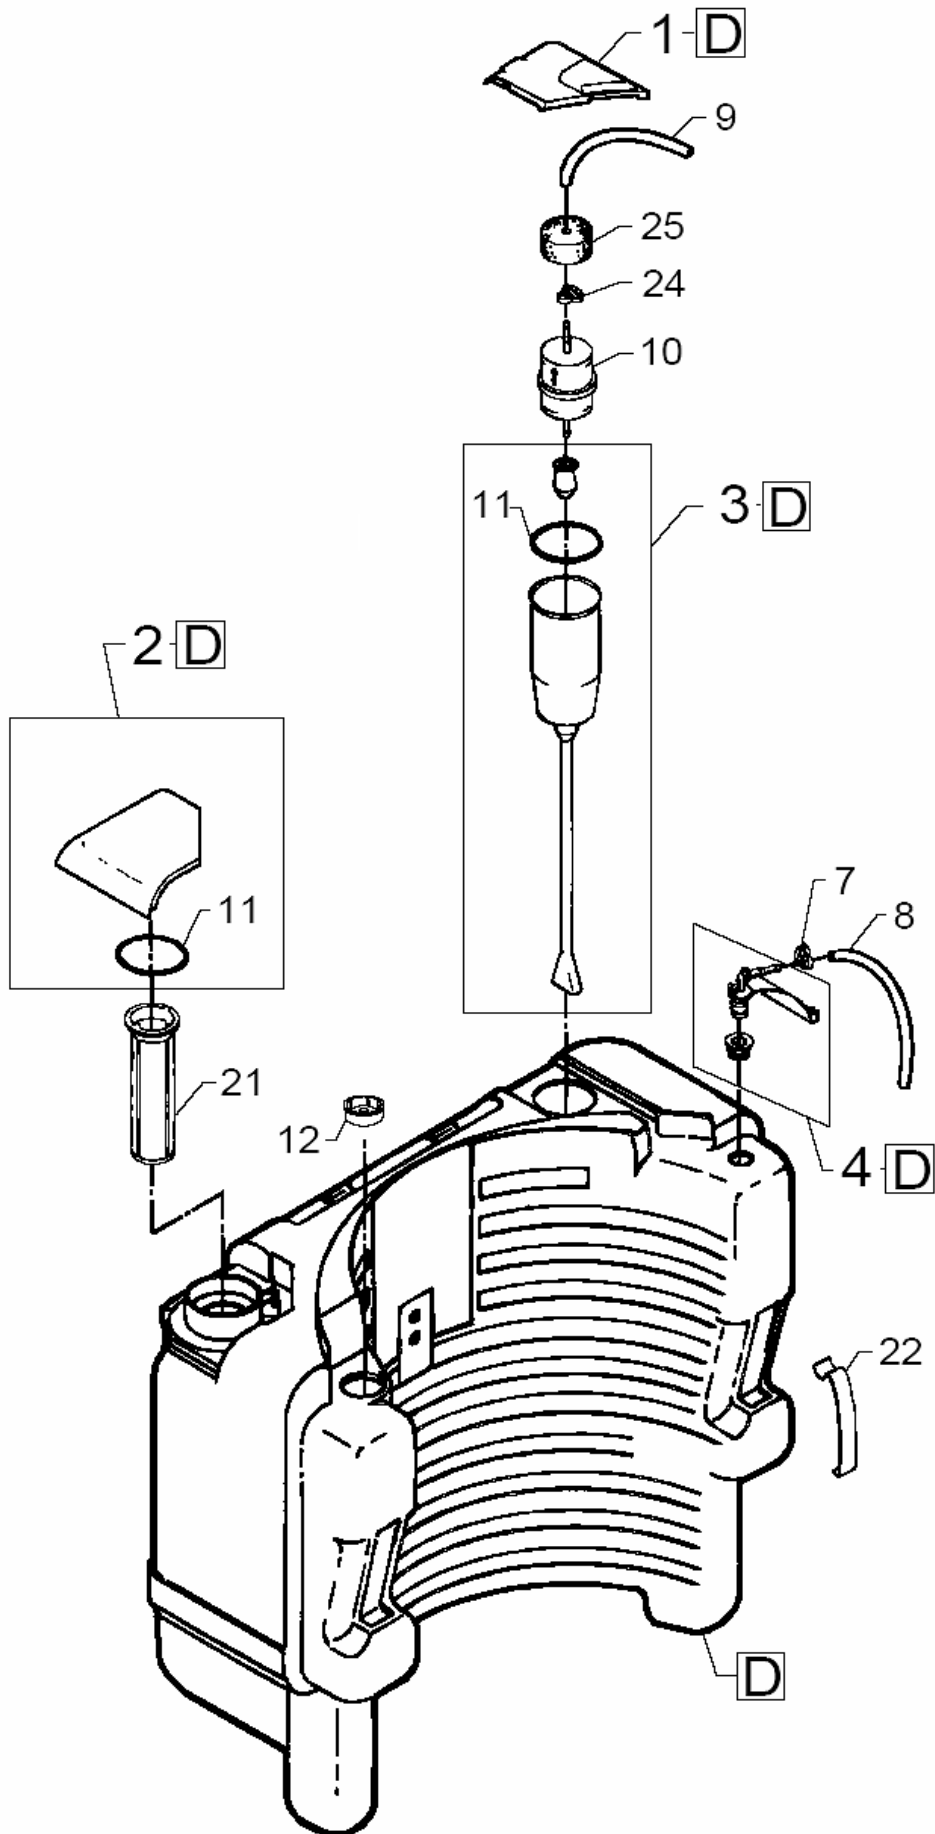

Fuel tank

VALIANT

14-11-2007

Part List ID
VALIANT12

14

Fuel tank

VALIANT

14-11-2007

Part List ID
VALIANT12

15

Pos	Part no.	Qty	Description	EAN
1	6184097	1	COVER FOR FILTER	5701715078
2	1119237	1	COVER KIT FOR FUEL TANK	5701715020
3	1119238	1	REPAIR KIT FOR FILTER HOUSING	5701715020
4	1119239	1	REPAIR KIT	5701715113
7	6184101	1	HOSE CLIP	5701715078
8	5226220	1	HOSE D6X2,5	5701715208
9	2450006	1	FUEL HOSE 1200MM	5701715035
D	6184932	1	FUEL TANK ASSEMBLY	5701715078
10	6184100	1	FUEL FILTER	5701715078
11	3003944	2	O-RING 57,0 X 4,0 DIN	5701715038
12	6184094	1	START/STOP BUTTON.	5701715015
21	1604222	1	STRAINER	5701715025
22	2601565	2	SPRING LOCK	5701715035
24	1810084	1	HOSE CLIP Ø10,8/12,3	5701715007
25	6184117	1	SPONGE RUBBER	5701715078