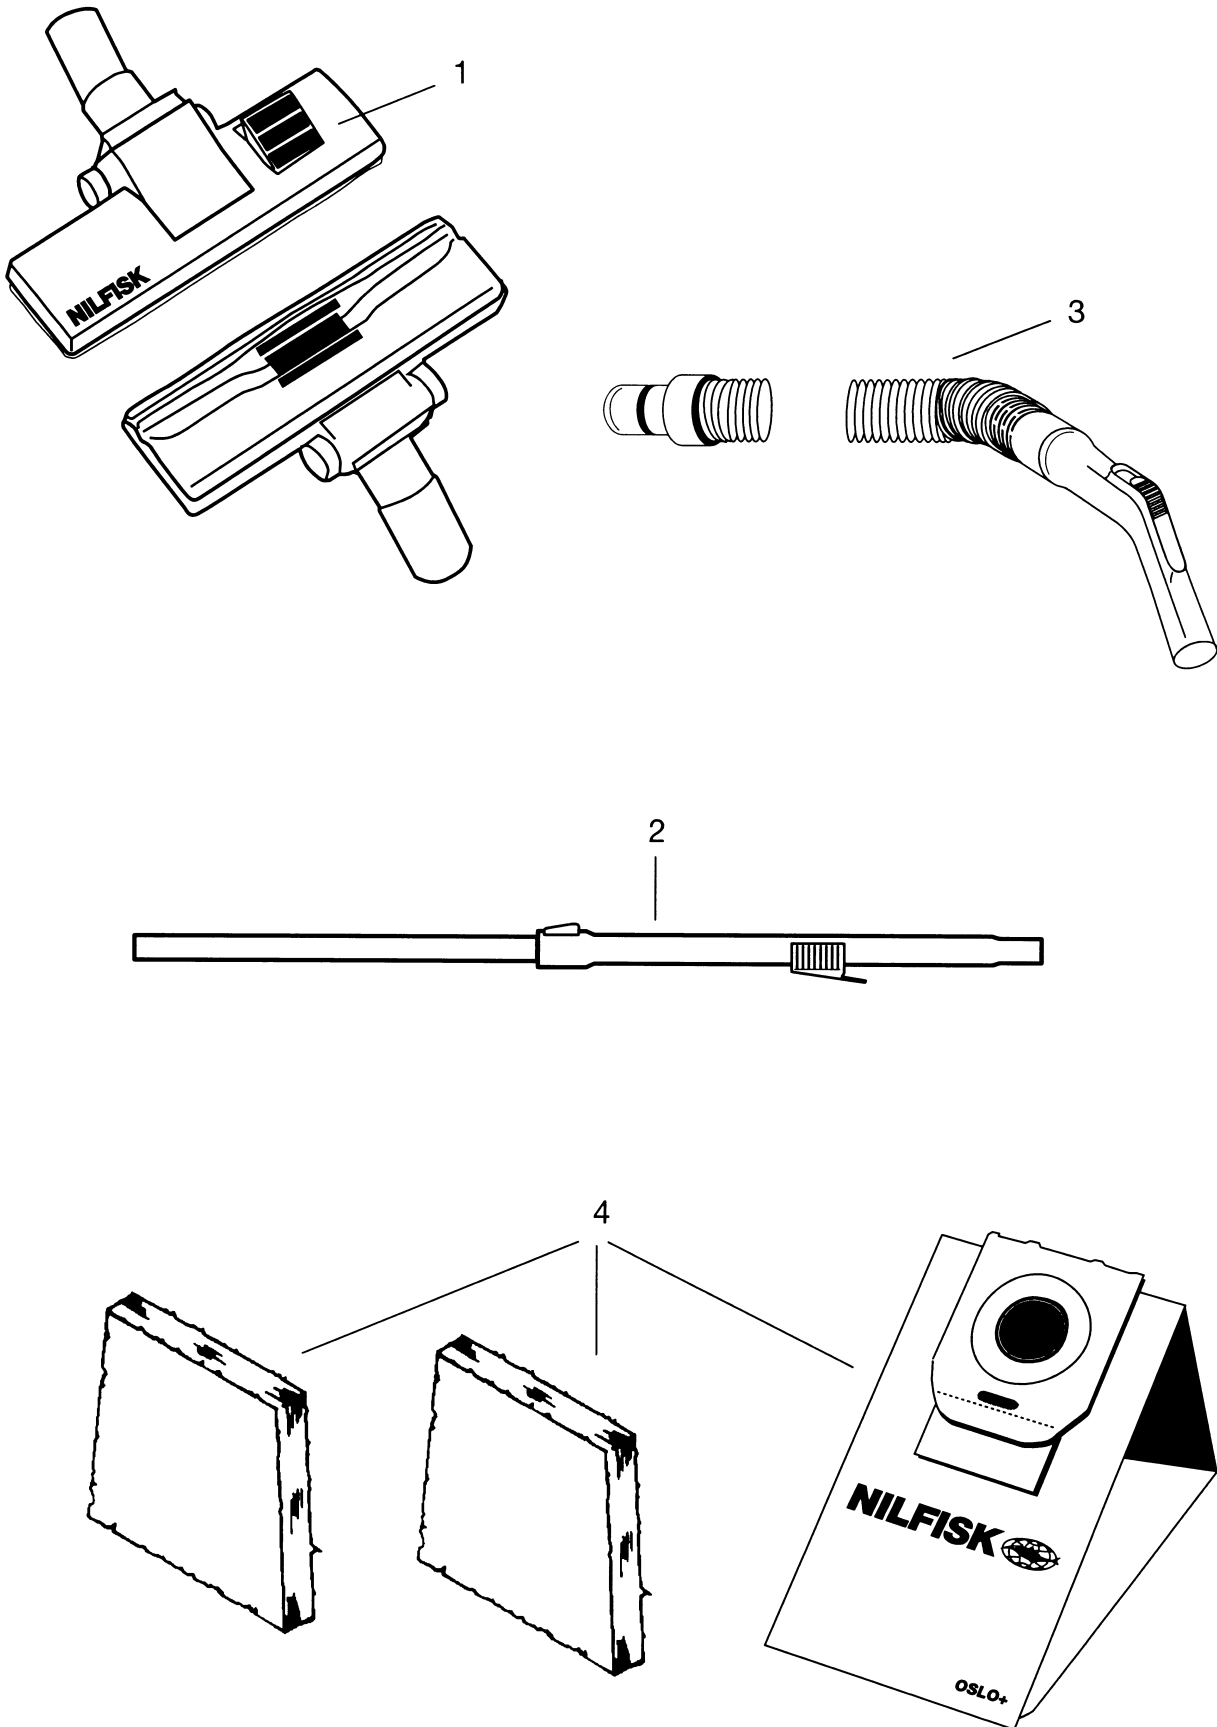


**DESCRIPTION**

Nozzle, tube, hose and dust bag

PLAN

A-2.3.3-2

97-08	ACCESSORIES	BOOK A		
	NOZZLE, TUBE, HOSE AND DUST BAG	A	2.3.3	3

Item	Ref.No.	Qty	Description	EAN CODE NO. 5715492 +
1	22190500		Roller combi dry nozzle 2632 width=260 mm packed in a sales box. Mat: PP Color: Black RAL 9005	+ 006205
2	22190400		Telescope tube with parking clip for NewLine only Length max. 1000mm Length min. 600mm	+ 006199
3	22190300		Hose (for NewLine only)	+ 006182
4	82147400		Dust bag (4,5 litres) packed with 6 bags + 1 combifilter + 1 micro filter in a sales carton (for NewLine only) Mat: Paper unbleached Color: Brown	+ 005406