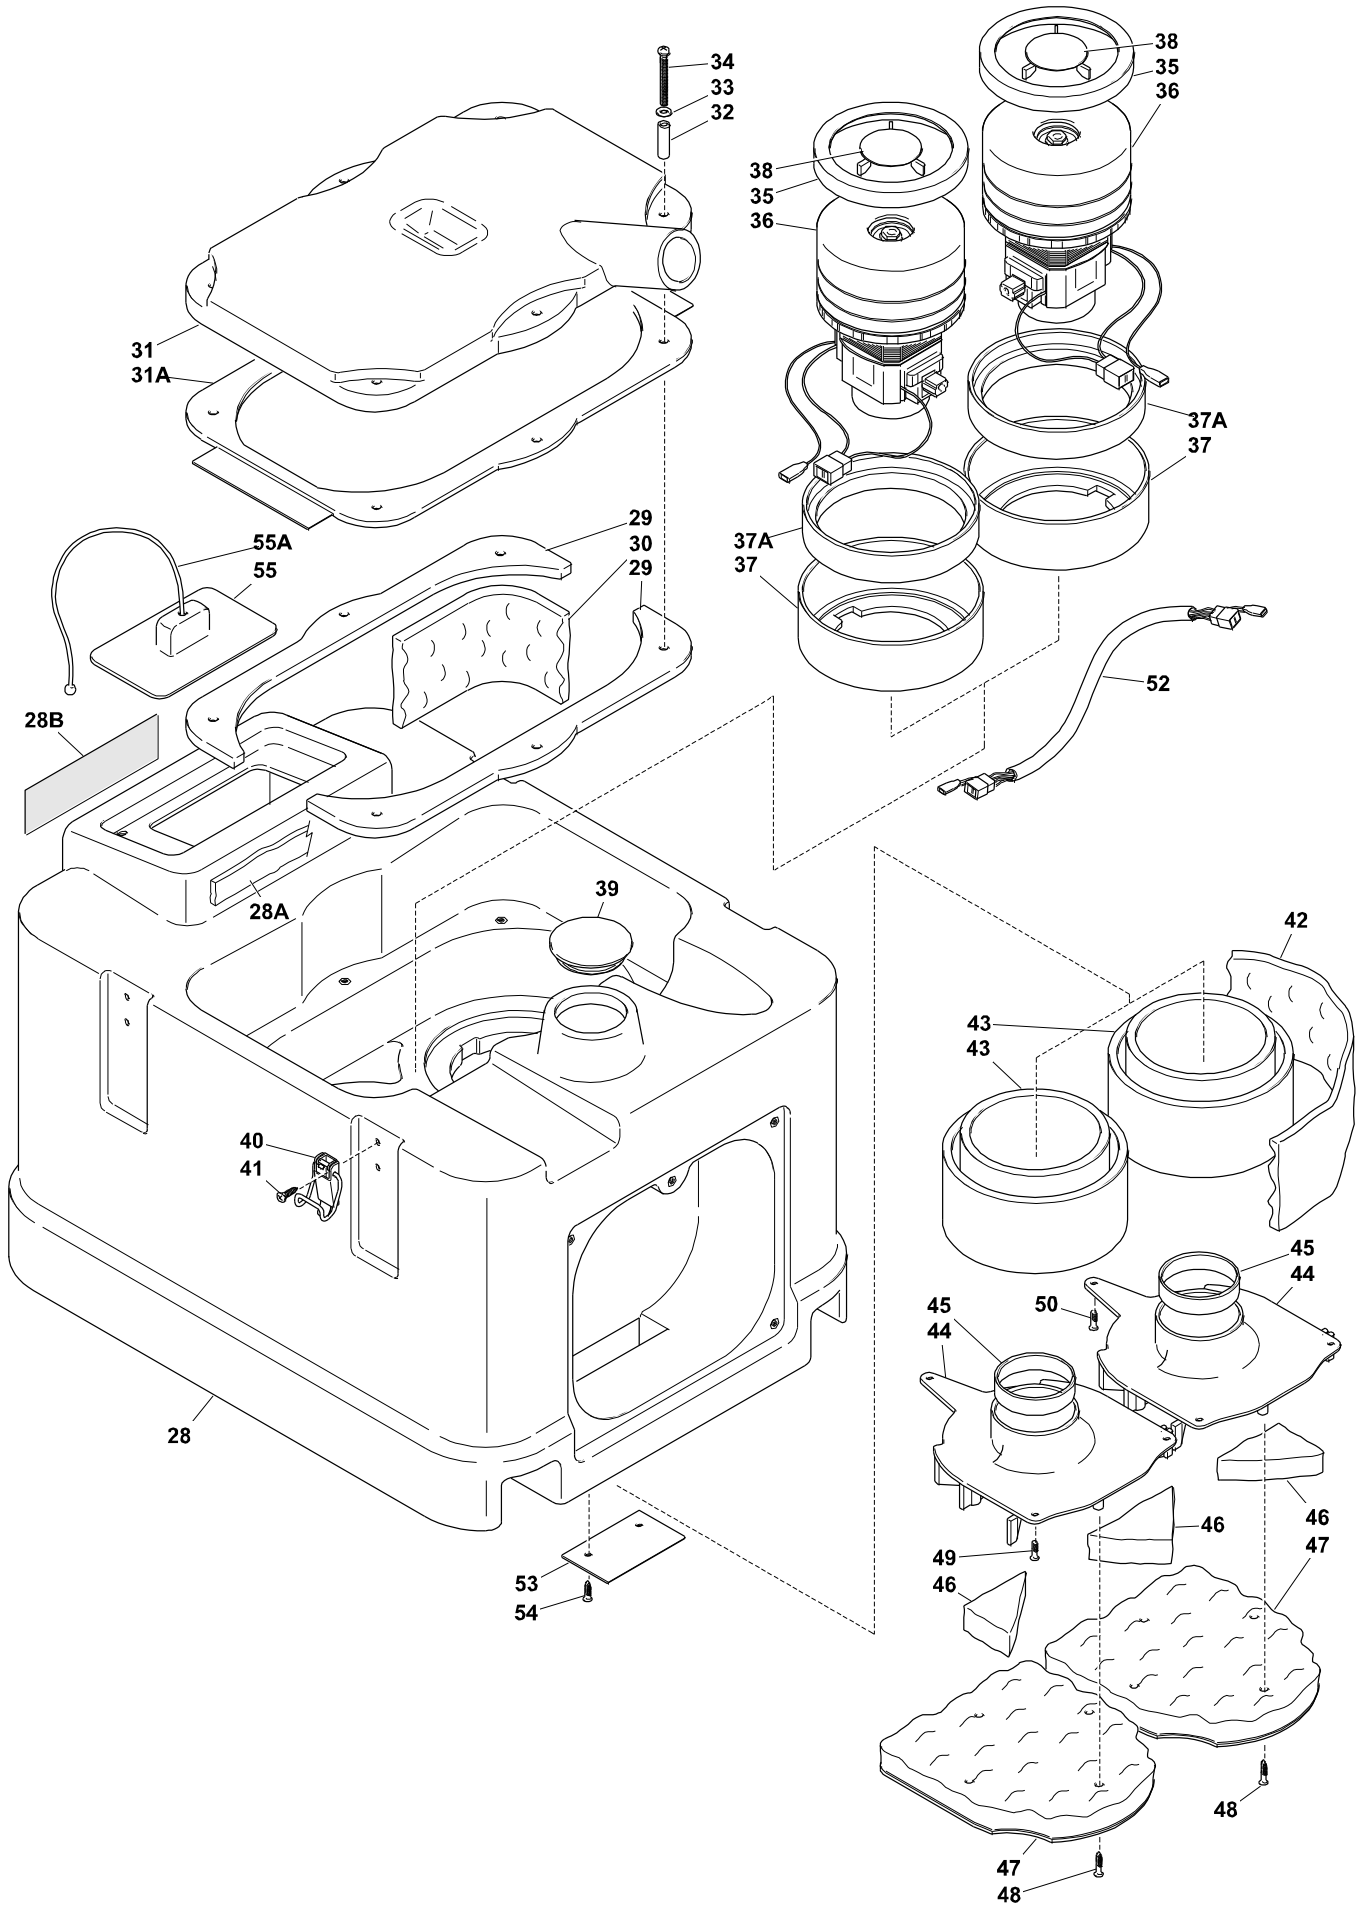

VE GRACE

VE GRACE

VE GRACE

Ref.	Part	Description
1	SNS00178C	DOME COVER C/W GASKET GRACE
2	SNS00179	GASKET
3	SNS00217	TWIN POSITION SWITCH
4	SNS00176	PANEL
4A	SNS00181	LABEL FOR UPPER PANEL
4B	SNS00128	UPPER PANEL GASKET
5	K-NSI	SCREW 4X16
6	SNS02361	TERMINAL BOARD
6A	SNS08132	VARISTOR 230V
7	SNS03641	COMPLETE HOSE D50
8	SNS03652	HOSE NIPPLE D50
9	SNS548134	RING NUT 1+3/4
10	SNS00153	ELBOW 90°
10B	K-NSI	RIVET 4X12
11	SNS01533C	ELBOW 90° - OVAL
13	SNS01591C	COMPLETE DRAIN HOSE
14	SNS00541	TIE
15	K-NSI	SCREW 4,2X16
16	SNS01602	CLIP FOR DRAIN HOSE
17	SNS01612	HOSE NIPPLE 1"1/4 FOR D.38
18	SNS00259-G	SOCKET WITH WIRES
19	K-NSI	SCREW 3,9X13
20	SNS00109	FAIRLEAD PLATE
20A	SNS00295	FAIRLEAD WITH NUT
21	K-NSI	POWER CABLE 3X2,5 10M
21A	SNS00541	TIE
22	SNS01510	BLUE UPPER TANK NEW GRACE
23	SNS00183	ELBOW
23A	K-NSI	RIVET 4X12
24	SNS18801	FILTER SUPPORT NEW GRACE
24A	SNS18804	FILTER SUPPORT GASKET NEW GRACE
25	SNS18803	FILTER NEW GRACE
26	SNS17042C	COMPLETE FLOAT NEW GRACE
26A	SNS01707	FLOATER OLD GRACE
26B	SNS01715	PLATE FOR GRACE FLOATER
26C	K-NSI	SCREW 6X8 PITCH 1/4X3/8 WHITWORTH
26D	K-NSI	SCREW 6X14 UNI 5739
26E	SNS0562A	LOCKING NUT
26F	SNS18802	MOVING PART GRACE FLOATER
26G	SNS52106	WASHER D.6
27	SNS49150	SUPPORT FOR ACCESSORIES AND HOSES
27A	K-NSI	RIVET 4X12
27B	K-NSI	WASHER 4X16X1 UNI 6593
27C	SNS00117-H	HOOK D38 FOR SNS00300
28	SNS01520	BLUE LOWER TANK NEW GRACE
28A	SNS01552	FRONT GASKET FOR TANK
28B	K-NSI	LABELS FOR TANK
29	SNS01556	GASKET TANK/MANIFOLD
30	SNS02061	UPPER SOUNDPROOFING