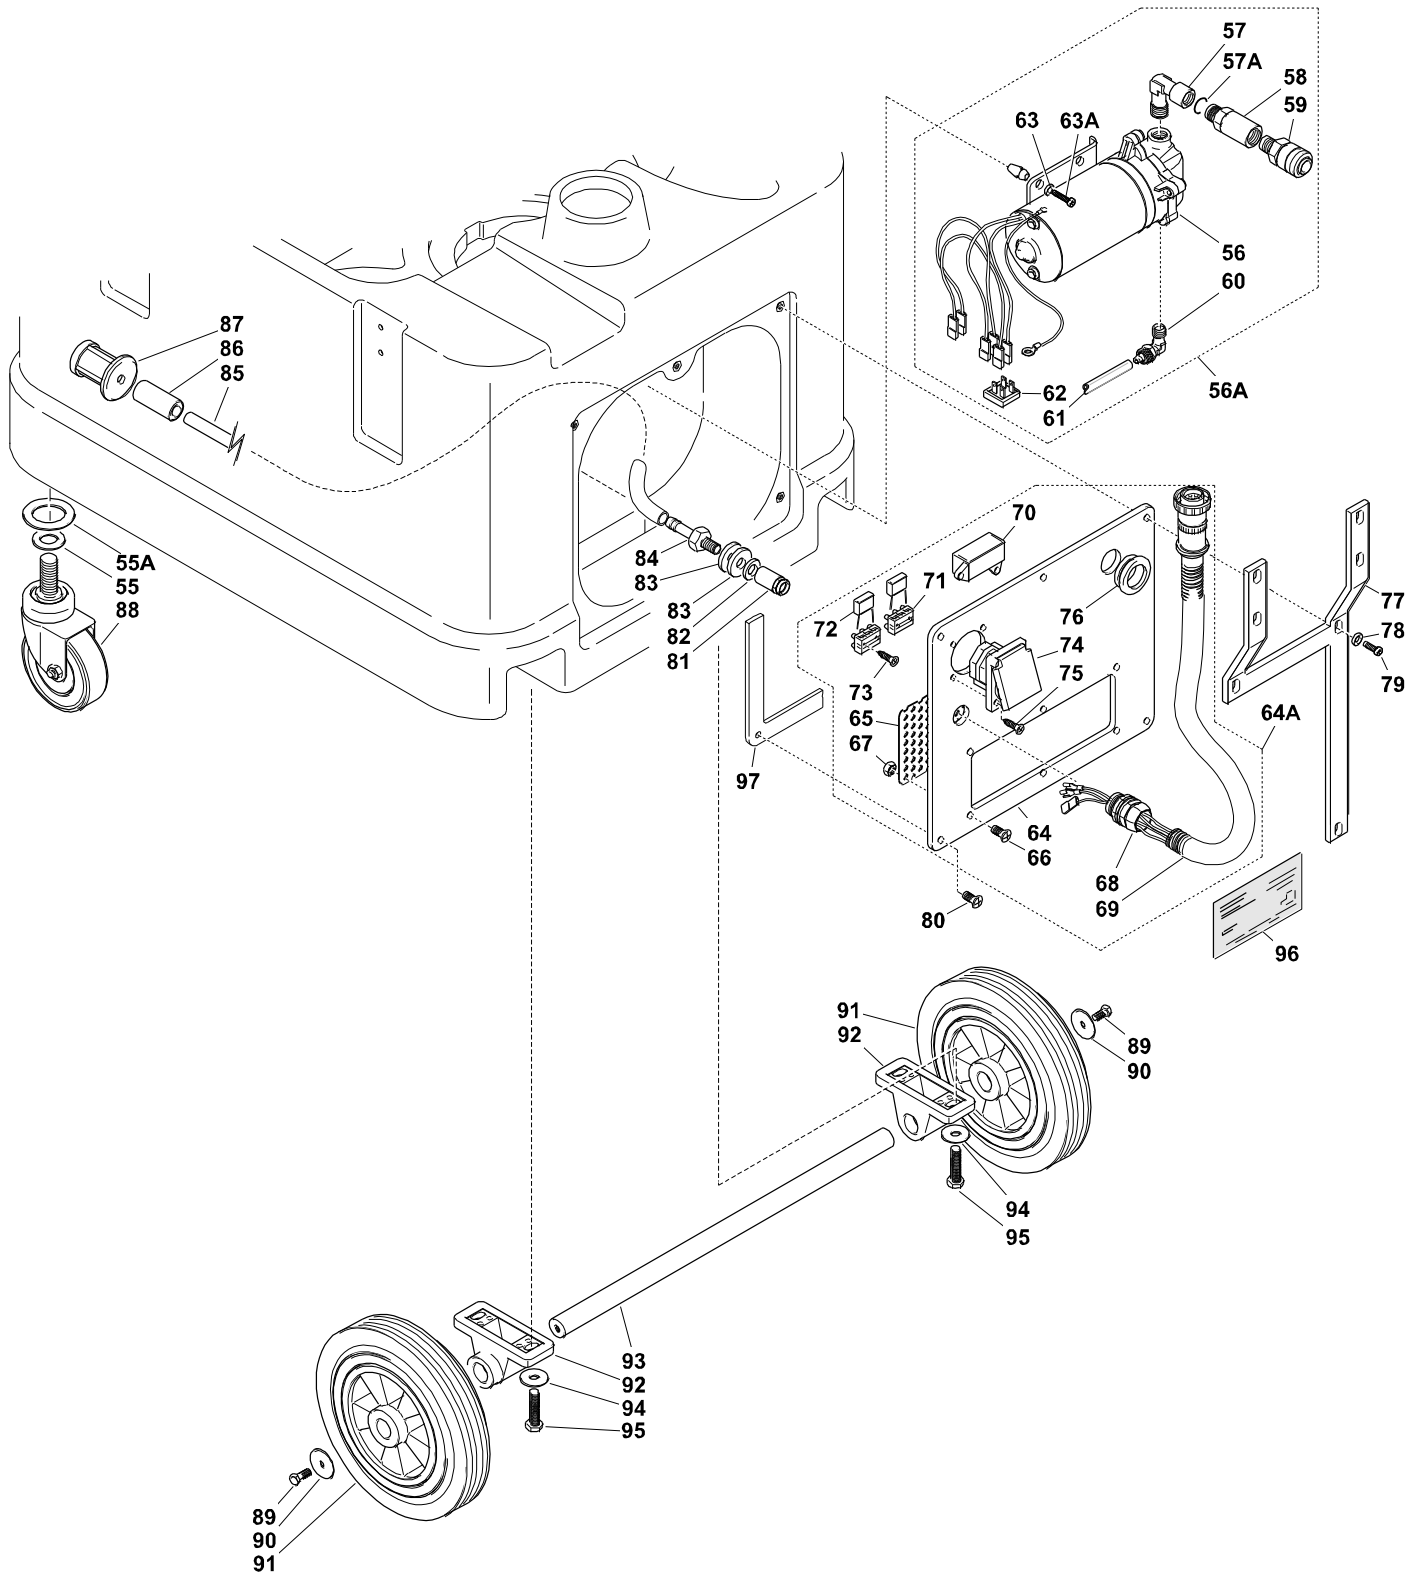

VE GRACE

VE GRACE

VE GRACE

Ref.	Part	Description
1	SNS00178C	DOME COVER C/W GASKET GRACE
2	SNS00179	GASKET
3	SNS00217	TWIN POSITION SWITCH
4	SNS00176	PANEL
4A	SNS00181	LABEL FOR UPPER PANEL
4B	SNS00128	UPPER PANEL GASKET
5	K-NSI	SCREW 4X16
6	SNS02361	TERMINAL BOARD
6A	SNS08132	VARISTOR 230V
7	SNS03641	COMPLETE HOSE D50
8	SNS03652	HOSE NIPPLE D50
9	SNS548134	RING NUT 1+3/4
10	SNS00153	ELBOW 90°
10B	K-NSI	RIVET 4X12
11	SNS01533C	ELBOW 90° - OVAL
13	SNS01591C	COMPLETE DRAIN HOSE
14	SNS00541	TIE
15	K-NSI	SCREW 4,2X16
16	SNS01602	CLIP FOR DRAIN HOSE
17	SNS01612	HOSE NIPPLE 1"1/4 FOR D.38
18	SNS00259-G	SOCKET WITH WIRES
19	K-NSI	SCREW 3,9X13
20	SNS00109	FAIRLEAD PLATE
20A	SNS00295	FAIRLEAD WITH NUT
21	K-NSI	POWER CABLE 3X2,5 10M
21A	SNS00541	TIE
22	SNS01510	BLUE UPPER TANK NEW GRACE
23	SNS00183	ELBOW
23A	K-NSI	RIVET 4X12
24	SNS18801	FILTER SUPPORT NEW GRACE
24A	SNS18804	FILTER SUPPORT GASKET NEW GRACE
25	SNS18803	FILTER NEW GRACE
26	SNS17042C	COMPLETE FLOAT NEW GRACE
26A	SNS01707	FLOATER OLD GRACE
26B	SNS01715	PLATE FOR GRACE FLOATER
26C	K-NSI	SCREW 6X8 PITCH 1/4X3/8 WHITWORTH
26D	K-NSI	SCREW 6X14 UNI 5739
26E	SNS0562A	LOCKING NUT
26F	SNS18802	MOVING PART GRACE FLOATER
26G	SNS52106	WASHER D.6
27	SNS49150	SUPPORT FOR ACCESSORIES AND HOSES
27A	K-NSI	RIVET 4X12
27B	K-NSI	WASHER 4X16X1 UNI 6593
27C	SNS00117-H	HOOK D38 FOR SNS00300
28	SNS01520	BLUE LOWER TANK NEW GRACE
28A	SNS01552	FRONT GASKET FOR TANK
28B	K-NSI	LABELS FOR TANK
29	SNS01556	GASKET TANK/MANIFOLD
30	SNS02061	UPPER SOUNDPROOFING