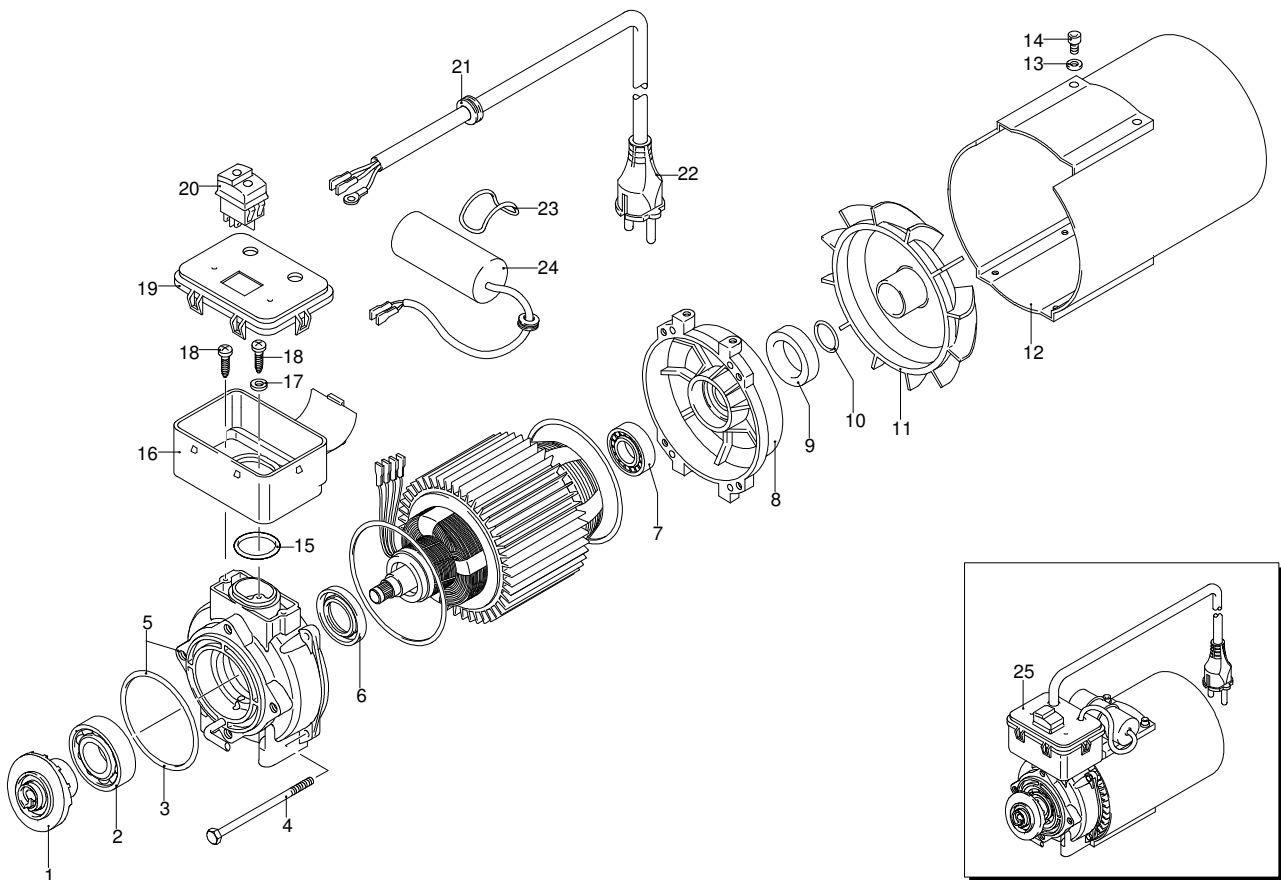

PROLINER Z 9.160 TSS

Version:

Serial number:

Code: **12395**

05/05/2011

Validity	Pos.	Code	Description	Q
	1	1980470	Screw	1
	2	1980300	Nut	1
	3	1980210	Piston guide	1
	4	740290	O-ring	1
	5	800560	O-ring	1
	6	1080250	O-ring	1
	7	1271170	Ring	1
	8	1080190	O-ring	2
	9	1271160	Piston	1
	10	1980200	Seat	1
	11	1470210	O-ring	1
	12	1982520	Hose tail	1
	13	480480	O-ring	1
	14	1250280	Ball	1
	15	1560520	Spring	1
	16	1460430	O-ring	1
	17	1540170	Shutter	1
	18	1080091	Spring	1
	19	394280	O-ring	1
	20	1200690	O-ring	1
	21	1270091	Injector	1
	22	1981190	Screw	1
	23	1080190	O-ring	2
	24	660190	O-ring	1
	25	1982990	Pin	1
	26	1981320	Spring	1
	27	880840	O-ring	1
	28	1983360	Fitting	1
	29	1982170	Head	1
	30	820510	O-ring	2
	31	880581	Plug	2
	32	2029752	TSS box assembly	1
	33	1260162	Plug	2
	34	960160	O-ring	3
	35	1981460	Bushing	3
	36	880240	Valve	6
	37	1981450	Bushing	3
	38	1080401	Ring	1
	39	2460180	Water seal	3
	40	1981470	Piston guide	3
	41	770130	O-ring	3
	42	1260440	Water seal	3
	43	1980170	Ring	3
	44	1980430	Spacer	3
	45	1260460	Oil seal	3
	46	770090	O-ring	1
	47	1980460	Pump body	1
	48	180030	Screw	4
	49	1981140	Spring	3
	50	1981440	Piston	3
	51	1980150	Ring	3
	52	1322230	Spring	6
	53	1980130	Fifth wheel	1
	54	1980250	Fifth wheel	1
	55	1980240	Fifth wheel	1
	56	1980340	O-ring	1
	57	2022200	Fork	1
	58	1461470	Fitting	1
	59	1989264	Head assembly	1
	60	1980310	Screw	3
	61	1260820	O-ring	1
	62	650530	Washer	3

Validity	Pos.	Code	Description	Q
	1	1983110	Wobble plate	1
	2	1981210	Bearing	1
	3	1980340	O-ring	1
	4	2320830	Screw	4
	5	1982040	Flange	1
	6	1260750	Oil seal	1
	7	1460590	Bearing	1
	8	1460040	Shield	1
	9	1461200	Oil seal	1
	10	394280	O-ring	1
	11	1460370	Fan	1
	12	1460340	Conveyor	1
	13	1680960	Washer	2
	14	1460460	Screw	2
	15	660170	O-ring	1
	16	2320131	Box	1
	17	1262400	Washer	1
	18	2020570	Screw	3
	19	2320270	Cover	1
	20	2320280	Switch	1
	21	2021480	Gland	1
	22	1760450	Cable	1
	23	2100840	O-ring	1
	24	1982190	Capacitor	1
	25	4704	Motor	1