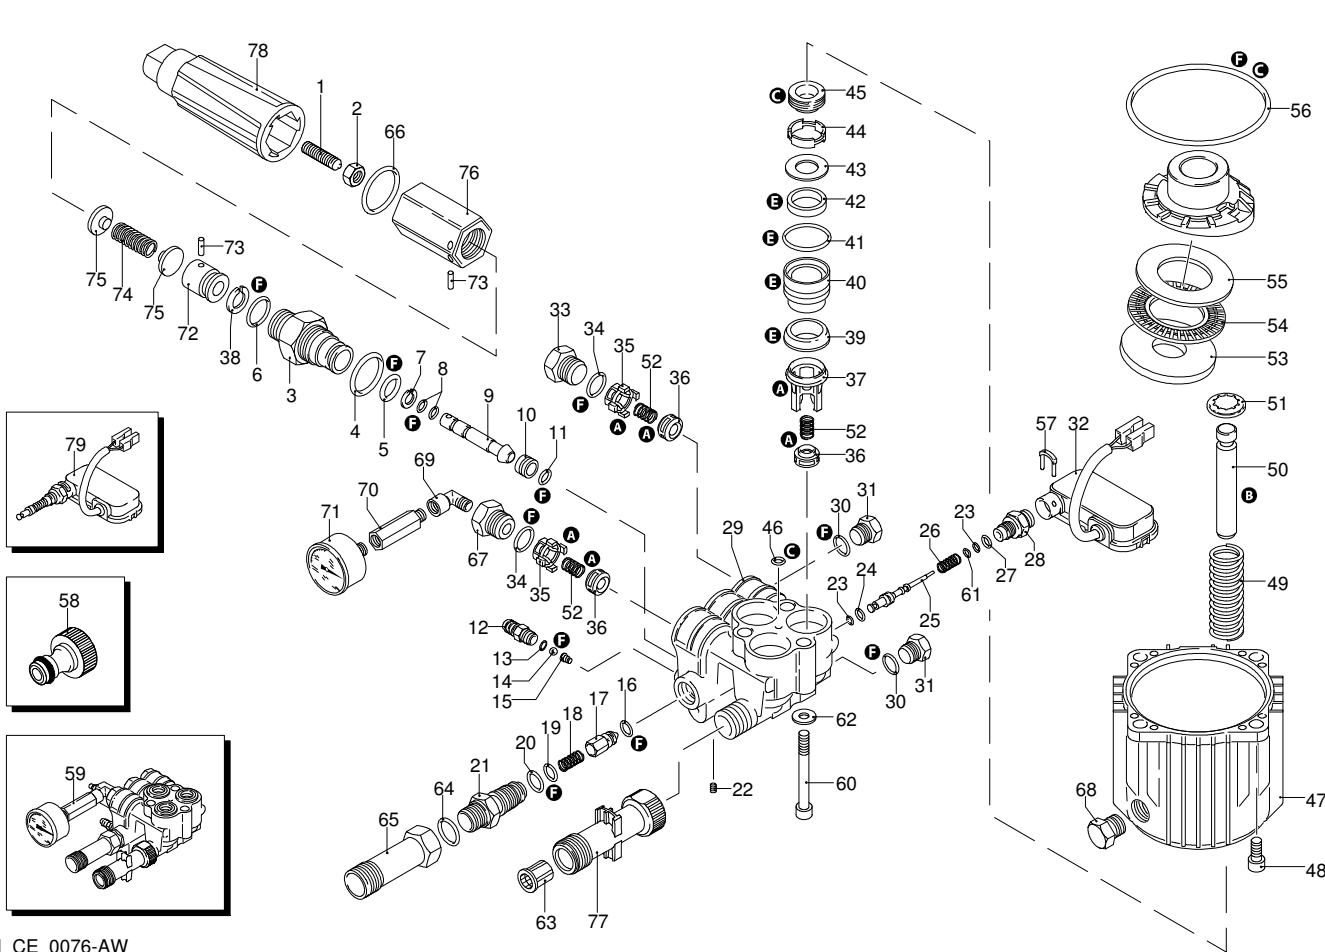

PROLINER Z 9.160 TSS

Version:

Serial number:

Code: **12395**

05/05/2011

Validity	Pos.	Code	Description	Q
	1	1980470	Screw	1
	2	1980300	Nut	1
	3	1980210	Piston guide	1
	4	740290	O-ring	1
	5	800560	O-ring	1
	6	1080250	O-ring	1
	7	1271170	Ring	1
	8	1080190	O-ring	2
	9	1271160	Piston	1
	10	1980200	Seat	1
	11	1470210	O-ring	1
	12	1982520	Hose tail	1
	13	480480	O-ring	1
	14	1250280	Ball	1
	15	1560520	Spring	1
	16	1460430	O-ring	1
	17	1540170	Shutter	1
	18	1080091	Spring	1
	19	394280	O-ring	1
	20	1200690	O-ring	1
	21	1270091	Injector	1
	22	1981190	Screw	1
	23	1080190	O-ring	2
	24	660190	O-ring	1
	25	1982990	Pin	1
	26	1981320	Spring	1
	27	880840	O-ring	1
	28	1983360	Fitting	1
	29	1982170	Head	1
	30	820510	O-ring	2
	31	880581	Plug	2
	32	2029752	TSS box assembly	1
	33	1260162	Plug	2
	34	960160	O-ring	3
	35	1981460	Bushing	3
	36	880240	Valve	6
	37	1981450	Bushing	3
	38	1080401	Ring	1
	39	2460180	Water seal	3
	40	1981470	Piston guide	3
	41	770130	O-ring	3
	42	1260440	Water seal	3
	43	1980170	Ring	3
	44	1980430	Spacer	3
	45	1260460	Oil seal	3
	46	770090	O-ring	1
	47	1980460	Pump body	1
	48	180030	Screw	4
	49	1981140	Spring	3
	50	1981440	Piston	3
	51	1980150	Ring	3
	52	1322230	Spring	6
	53	1980130	Fifth wheel	1
	54	1980250	Fifth wheel	1
	55	1980240	Fifth wheel	1
	56	1980340	O-ring	1
	57	2022200	Fork	1
	58	1461470	Fitting	1
	59	1989264	Head assembly	1
	60	1980310	Screw	3
	61	1260820	O-ring	1
	62	650530	Washer	3