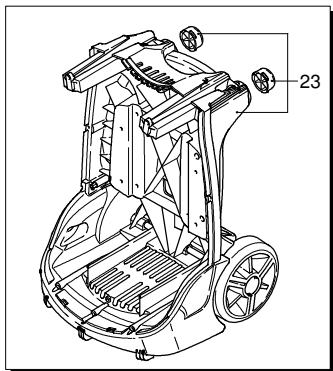

PROLINER Z 9.160 TSS

Version:

Serial number:

Code: **12395**

 230 V - 50 Hz

 schuko

Validity	Pos.	Code	Description	Q
	1	2500050	Hook	1
	2	2500034	Yellow casing	1
	3	1680880	Washer	2
	4	2500320	Wheel	2
	5	2500090	Plate	1
	6	2320190	Screw	2
	7	2100300	Screw	1
	8	2600100	Cable gland	1
	9	850370	Screw	2
	10	2100300	Screw	7
	11	2500020	Handle	1
	12	2500130	Rubber foot	2
	13	880280	Screw	4
	14	2180300	Washer	4
	15	2500120	Axle	1
	16	2500110	Tank	1
	17	2500010	Base	1
	18	1270960	Detergent hose	1
	19	2500310	Knob	1
	20	42113	Plug assembly	1
	21	2500330	Detergent hose	1
	22	2000230	Filter	1
	23	2509000	Base assembly	1