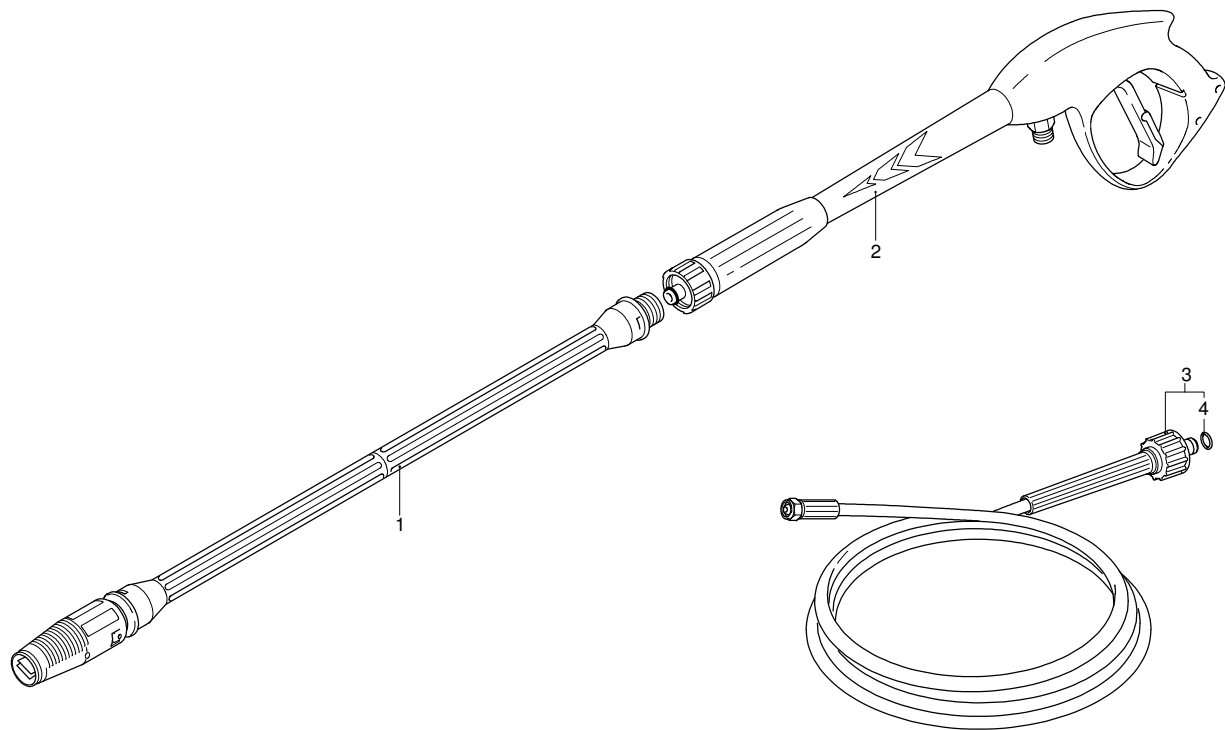

Validity	Pos.	Code	Description	Q
	1	1983110	Wobble plate	1
	2	1981210	Bearing	1
	3	1980340	O-ring	1
	4	2320830	Screw	4
	5	1982040	Flange	1
	6	1260750	Oil seal	1
	7	1460590	Bearing	1
	8	1460040	Shield	1
	9	1461200	Oil seal	1
	10	394280	O-ring	1
	11	1460370	Fan	1
	12	1460340	Conveyor	1
	13	1680960	Washer	2
	14	1460460	Screw	2
	15	660170	O-ring	1
	16	2320131	Box	1
	17	1262400	Washer	1
	18	2020570	Screw	3
	19	2320270	Cover	1
	20	2320280	Switch	1
	21	2021480	Gland	1
	22	1760450	Cable	1
	23	2100840	O-ring	1
	24	1982190	Capacitor	1
	25	4704	Motor	1

UN_CE_0077-BX

**ANNOVI
REVERBERI**
The Power of Experience

PROLINER Z 9.160 TSS

Version:

Serial number:

Code: **12395**

05/05/2011

Validity	Pos.	Code	Description	Q
	1	40029	Lance+lance head	1
	2	40925	Gun	1
	3	1262443	High pressure hose	1
	4	2000770	O-ring	1