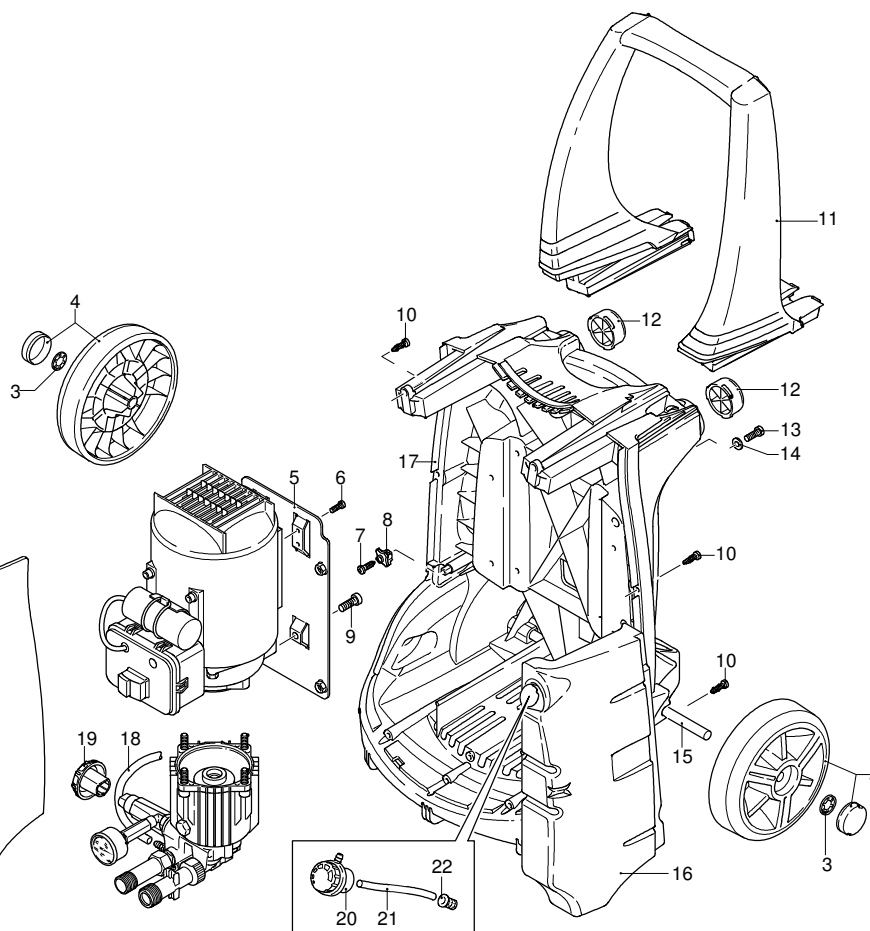

PROLINER Z 9.160 TSS

Version:

Serial number:

Code: **12395**

230 V - 50 Hz

schuko

Validity	Pos.	Code	Description	Q
	1	2500050	Hook	1
	2	2500034	Yellow casing	1
	3	1680880	Washer	2
	4	2500320	Wheel	2
	5	2500090	Plate	1
	6	2320190	Screw	2
	7	2100300	Screw	1
	8	2600100	Cable gland	1
	9	850370	Screw	2
	10	2100300	Screw	7
	11	2500020	Handle	1
	12	2500130	Rubber foot	2
	13	880280	Screw	4
	14	2180300	Washer	4
	15	2500120	Axle	1
	16	2500110	Tank	1
	17	2500010	Base	1
	18	1270960	Detergent hose	1
	19	2500310	Knob	1
	20	42113	Plug assembly	1
	21	2500330	Detergent hose	1
	22	2000230	Filter	1
	23	2509000	Base assembly	1