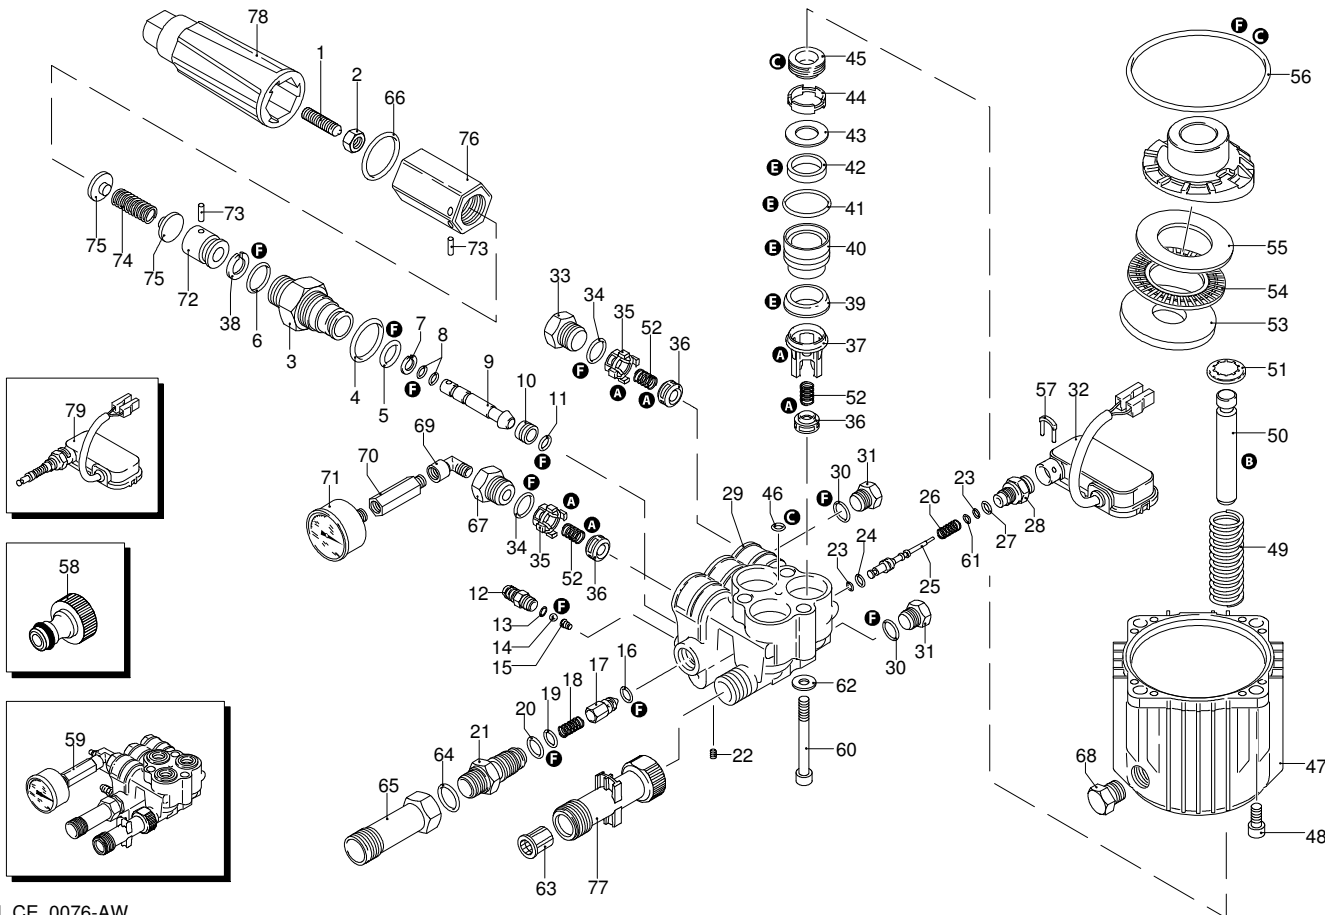

PROLINER Z 9.160 TSS

Version:

Serial number:

Code: **12395**

05/05/2011

Validity	Pos.	Code	Description	Q
	1	1980470	Screw	1
	2	1980300	Nut	1
	3	1980210	Piston guide	1
	4	740290	O-ring	1
	5	800560	O-ring	1
	6	1080250	O-ring	1
	7	1271170	Ring	1
	8	1080190	O-ring	2
	9	1271160	Piston	1
	10	1980200	Seat	1
	11	1470210	O-ring	1
	12	1982520	Hose tail	1
	13	480480	O-ring	1
	14	1250280	Ball	1
	15	1560520	Spring	1
	16	1460430	O-ring	1
	17	1540170	Shutter	1
	18	1080091	Spring	1
	19	394280	O-ring	1
	20	1200690	O-ring	1
	21	1270091	Injector	1
	22	1981190	Screw	1
	23	1080190	O-ring	2
	24	660190	O-ring	1
	25	1982990	Pin	1
	26	1981320	Spring	1
	27	880840	O-ring	1
	28	1983360	Fitting	1
	29	1982170	Head	1
	30	820510	O-ring	2
	31	880581	Plug	2
	32	2029752	TSS box assembly	1
	33	1260162	Plug	2
	34	960160	O-ring	3
	35	1981460	Bushing	3
	36	880240	Valve	6
	37	1981450	Bushing	3
	38	1080401	Ring	1
	39	2460180	Water seal	3
	40	1981470	Piston guide	3
	41	770130	O-ring	3
	42	1260440	Water seal	3
	43	1980170	Ring	3
	44	1980430	Spacer	3
	45	1260460	Oil seal	3
	46	770090	O-ring	1
	47	1980460	Pump body	1
	48	180030	Screw	4
	49	1981140	Spring	3
	50	1981440	Piston	3
	51	1980150	Ring	3
	52	1322230	Spring	6
	53	1980130	Fifth wheel	1
	54	1980250	Fifth wheel	1
	55	1980240	Fifth wheel	1
	56	1980340	O-ring	1
	57	2022200	Fork	1
	58	1461470	Fitting	1
	59	1989264	Head assembly	1
	60	1980310	Screw	3
	61	1260820	O-ring	1
	62	650530	Washer	3

PROLINER Z 9.160 TSS

Version:

Serial number:

Code: **12395**

Validity	Pos.	Code	Description	Q
	63	1340260	Filter	1
	64	390180	O-ring	1
	65	2440210	Extension	1
	66	1150640	O-ring	1
	67	2500450	Plug	1
	68	1980290	Plug	1
	69	1465850	Fitting	1
	70	2500140	Extension	1
	71	3230	Pressure gauge	1
	72	1080041	Piston	1
	73	1080070	Pin	1
	74	1271070	Spring	1
	75	1980220	Wobble plate	2
	76	1980390	Insert	1
	77	2500270	Extension	1
	78	2500080	Knob	1
	79	42143	TSS kit	1
	A	2581	Valve kit	1
	B	2593	Piston kit	1
	C	2511	Oil seal kit	1
	E	2582	Water seal kit	1
	F	2799	Gasket kit	1