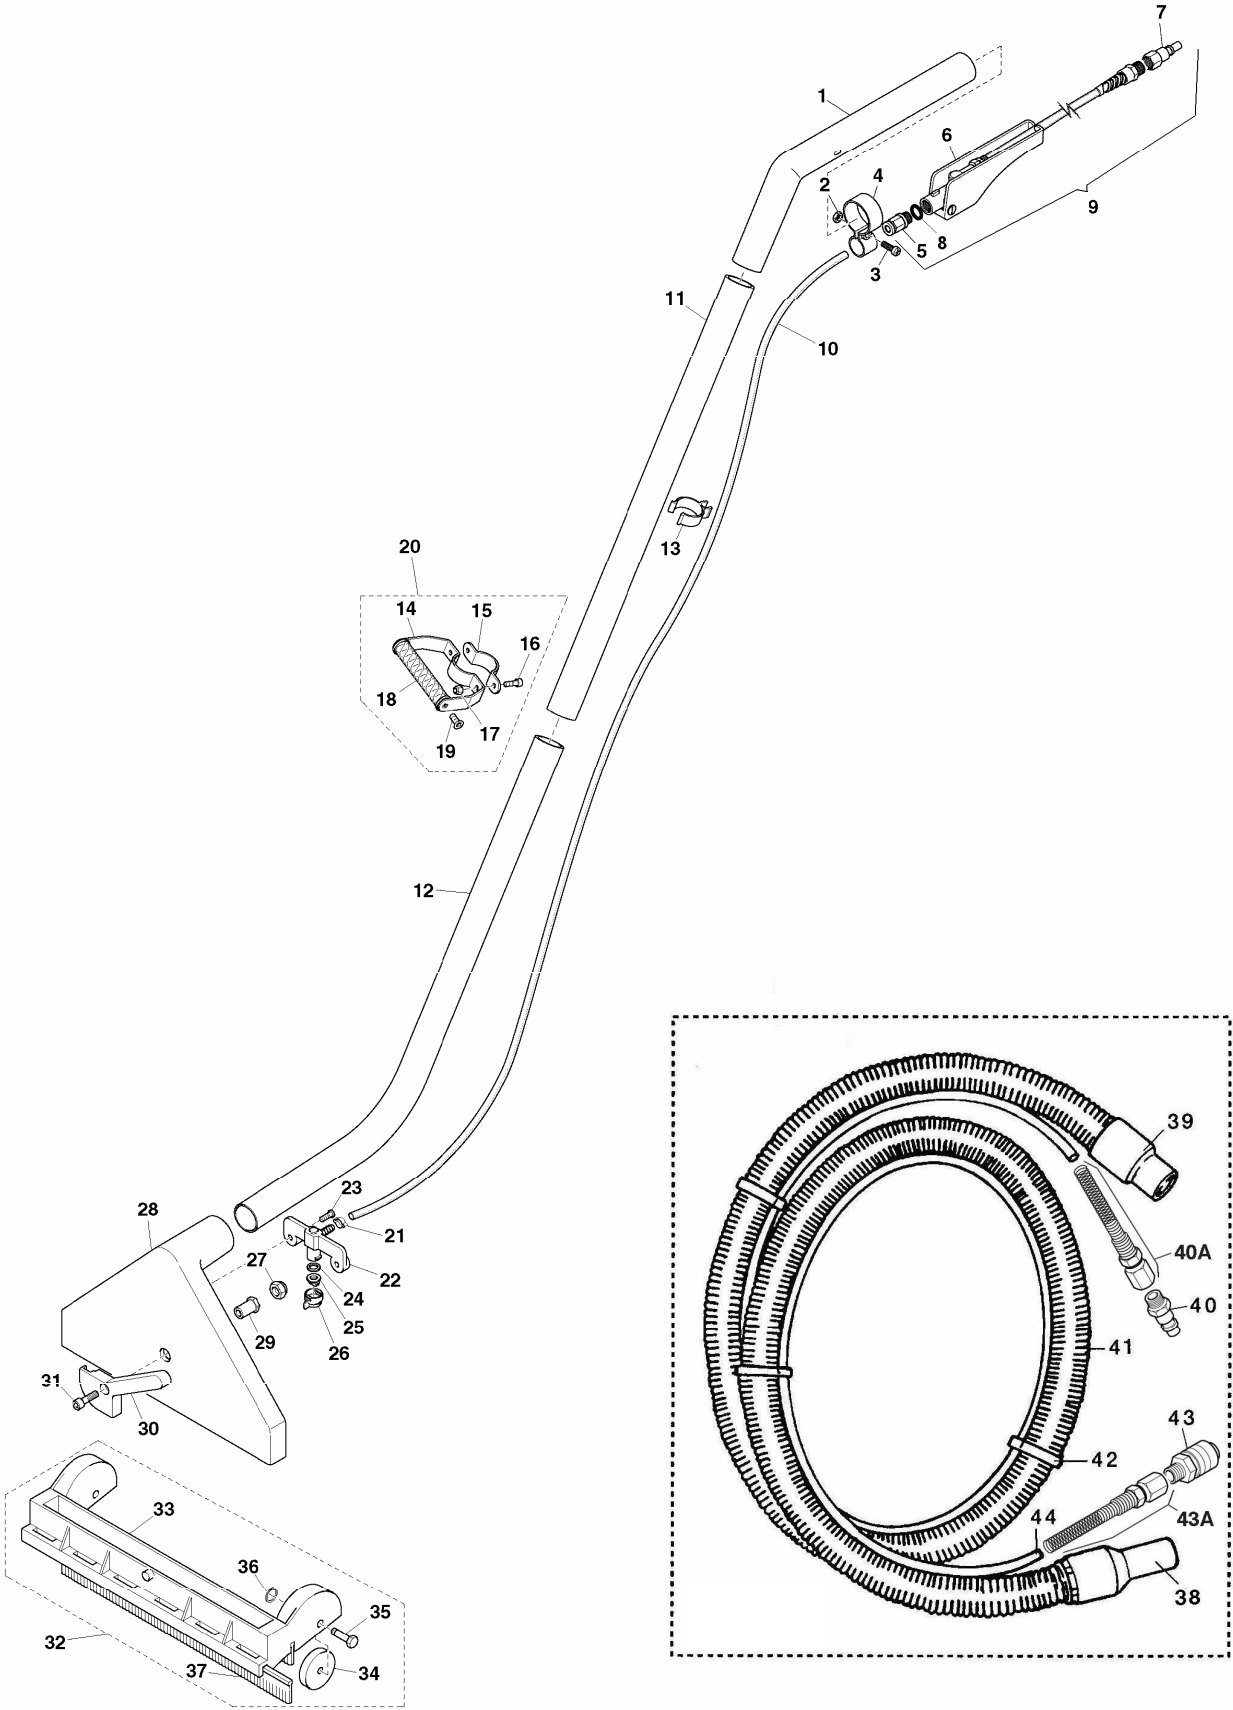

CARPET AND FLOOR TOOL - VE SABRINA

VE SABRINA CARPET EXTRACTION MACHINE

Ref.	Part	Description
1	SNS00306	PLASTIC HAND PIECE
2	SNS00525	NUT D5
3	K-NSI	SCREW 5X20
4	SNS00319	VALVE LOCK
5	SNS00750	PUSH COUPLING, TRIGGER ASSY
6	SNS03200	TRIGGER ASSY WITHOUT VALVE
7	SNS00689	MALE QC, 1/4 FEMALE THREAD
8	SNS00137	ORING 1/4
9	SNS03200C	TRIGGER ASSY WITH VALVE
10	SNS06151	EXTRAFLEX TUBE
11	SNS00350	STRAIGHT TUBE D36
12	SNS00305	CURVED TUBE D36
13	SNS00318	CLIP FOR SNS TOOL
14	SNS00117C	HAND GRIP
15	SNS00117C	HAND GRIP
16	SNS00574	SCREW
17	SNS00562A	LOCKING NUT
18	SNS00117C	HAND GRIP
18	SNS00117C	HAND GRIP
19	K-NSI	SCREW 6X20
20	SNS00117C	HAND GRIP
21	SNS00543	LOCK BAND
22	SNS07231	NOZZLE SUPPORT
23	SNS00536	SCREW
24	SNS03209	O-RING
25	SNS00705-02	PLASTIC NOZZLE 02X110
26	SNS07180	RING NUT FOR NOZZLE
27	SNS00568A	LOCKING NUT D8
28	SNS03081	ALUMINIUM VACUUM TOOL
29	SNS03082	BUSH
30	SNS03083	LEVER
31	SNS05092	SCREW D8
32	SNS03084C	COMPLETE SLIDE SNS00270
33	SNS03084	SLIDE BODY
34	SNS03086	SLIDE WHEEL
35	SNS03085	STUD
36	SNS57808	SEEGER
37	SNS03221	RUBBER STRIP
38	SNS00333-S	36MM ROTATING CUFF
39	SNS00332	32MM HOSE CUFF
40	SNS00688	MALE QC, 1/4 MALE THREAD
40A	SNS06160	COUPLING + SPRING 6/8 PIPE, F 1/4
41	SNS00345	VACUUM HOSE
42	SNS00318	CLIP FOR SNS TOOL
43	SNS00687	FEMALE QC, FOR MACHINE
43A	SNS06160	COUPLING + SPRING 6/8 PIPE, F 1/4
44	SNS00710	EXTRAFLEX HOSE
*	SNS00715-M	EXTRAFLEX PIPE + METAL COUPLINGS
*	SNS00715	EXTRAFLEX PIPE + PLASTIC COUPLINGS