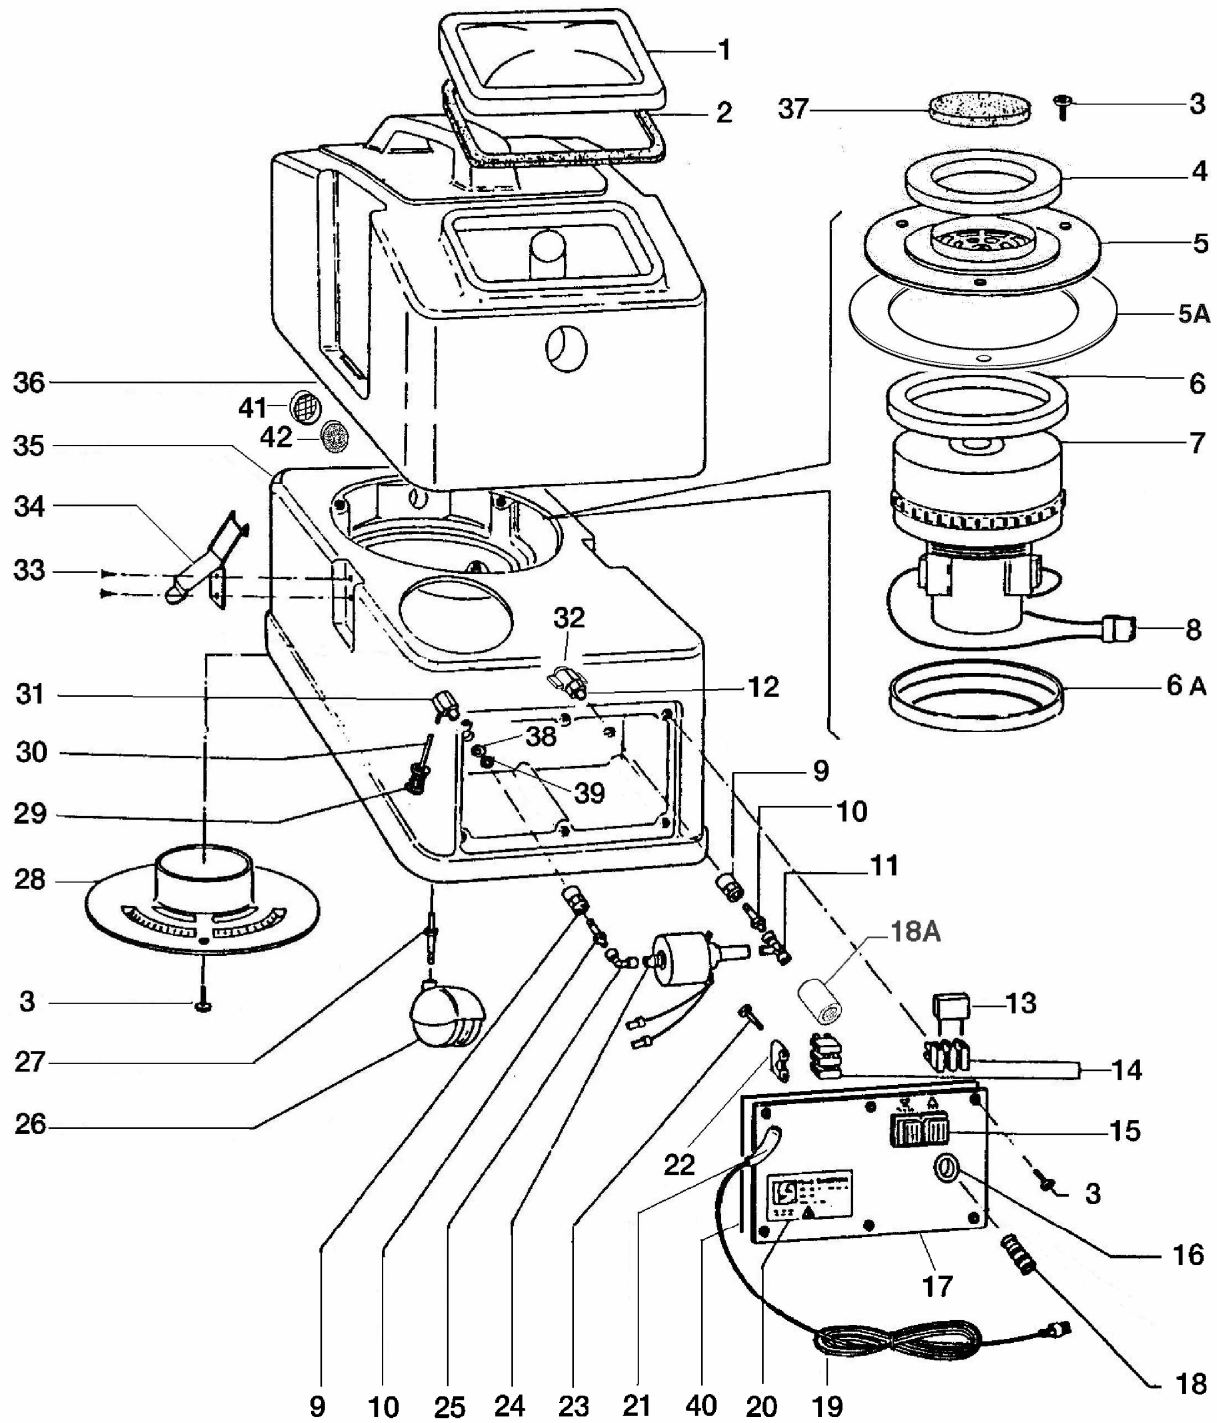

VE SABRINA

VE SABRINA CARPET EXTRACTION MACHINE

Ref.	Part	Description
1	SNS00133	TANK COVER, SABRINA AND MAXI
2	SNS00134	GASKET, FOR SNS0133
3	K-NSI	SCREW 4X10
4	SNS00135	GASKET
5	SNS00136	MOTOR COVER
6	SNS00812	GASKET - 10mm
7	SNS00821	1200-1500W VAC MOTOR
8	K-NSI	PLASTIC CONNECTOR
9	SNS00714	FEMALE COUPLING
10	SNS00698	MALE COUPLING
11	SNS00722	CONNECTING PIECE
12	SNS00724	CONNECTOR
13	SNS00235	SUPPRESSOR
14	SNS00236	CONNECTING TERMINAL
15	SNS00217	TWIN POSITION SWITCH
16	SNS00163	BUSH
17	SNS00138	PANEL
18	SNS00687	FEMALE QC, FOR MACHINE
18	SNS00728	COUPLING PLASTIC
19	K-NSI	POWER CABLE 3X16 10M
20	SNS00139	PLATE
21	SNS00237	10mm Cable Grommet
22	SNS00238	CLAMP FOR SABRINA
23	K-NSI	SCREW
24	SNS00639	PUMP, SABRINA
25	SNS00626	ELBOW
26	SNS01140	CASTOR WHEEL SABRINA
27	SNS01400	STUD
28	SNS00141	LOWER FLANGE
29	SNS00608	FILTER
30	SNS00701	HOSE
31	SNS00702D	CONNECTING PART
32	SNS00640	BYPASS VALVE
33	SNS00538	SCREW 3,9X13
34	SNS00142	TANK CLIP
35	SNS00143A	BLUE SOLUTION TANK SABRINA
36	SNS00144A	BLUE RECOVERY TANK SABRINA
37	SNS00146	FILTER, TOP OF VACUUM
38	SNS00147	WASHER
39	SNS00540	WASHER
40	SNS01861	PANEL GASKET
41	SNS11632	CAGE
42	SNS02024	FILTER

PLASTIC HAND TOOL - VE SABRINA

Ref.	Part	Description
1	SNS03280	UPHOLSTERY TOOL BODY
2	SNS07180	RING NUT FOR NOZZLE
3	SNS00705	PLASTIC NOZZLE 02X110
4	SNS03209	O-RING
5	SNS03281	ELBOW
6	SNS00525	NUT D5
7	SNS00319	VALVE LOCK
8	K-NSI	SCREW 5X20
9	SNS00750	PUSH COUPLING, TRIGGER ASSY
10	SNS00137	ORING 1/4
11	SNS03200	TRIGGER ASSY WITHOUT VALVE
12	SNS00689	MALE QC, 1/4 FEMALE METAL
12	SNS00727	MALE QC, 1/4 FEMALE PLASTIC
13	SNS03200C	TRIGGER ASSY WITH VALVE