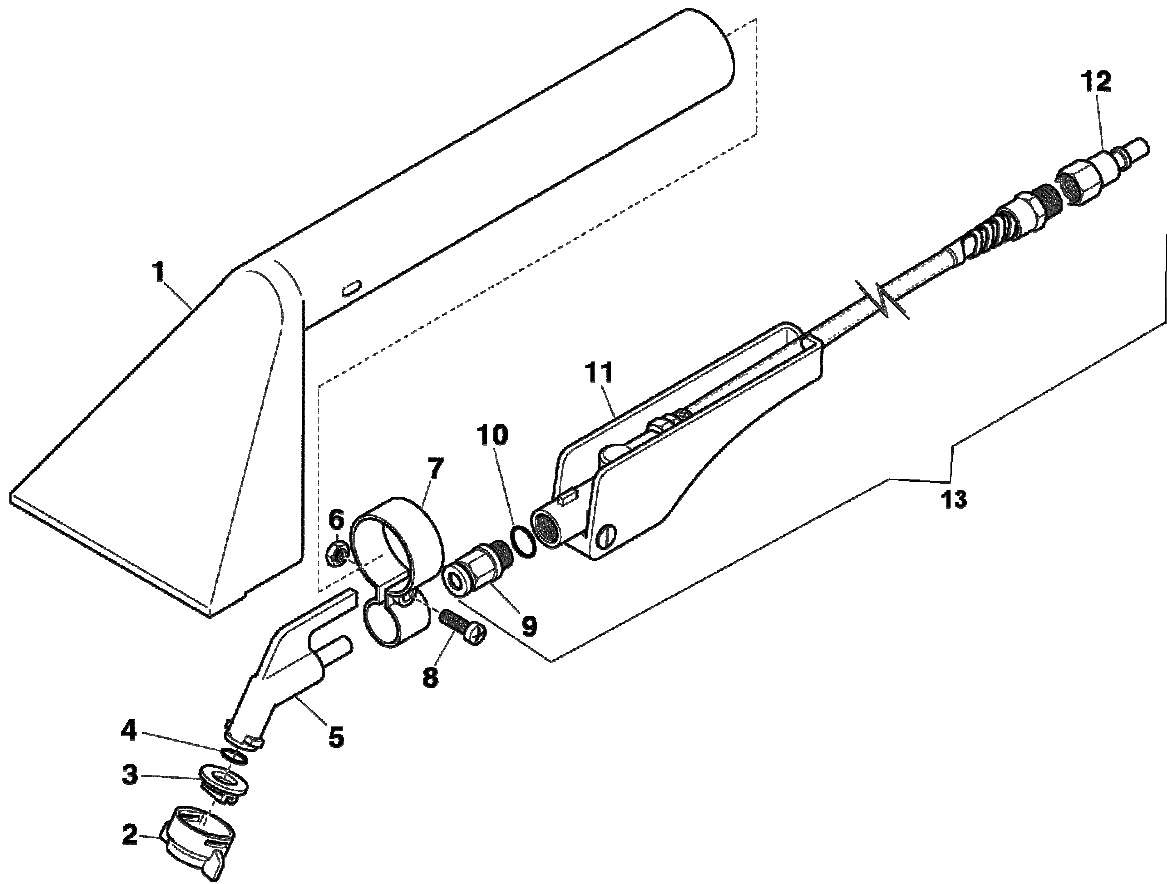

VE SABRINA

VE SABRINA CARPET EXTRACTION MACHINE

Ref.	Part	Description
1	SNS00133	TANK COVER, SABRINA AND MAXI
2	SNS00134	GASKET, FOR SNS0133
3	K-NSI	SCREW 4X10
4	SNS00135	GASKET
5	SNS00136	MOTOR COVER
6	SNS00812	GASKET - 10mm
7	SNS00821	1200-1500W VAC MOTOR
8	K-NSI	PLASTIC CONNECTOR
9	SNS00714	FEMALE COUPLING
10	SNS00698	MALE COUPLING
11	SNS00722	CONNECTING PIECE
12	SNS00724	CONNECTOR
13	SNS00235	SUPPRESSOR
14	SNS00236	CONNECTING TERMINAL
15	SNS00217	TWIN POSITION SWITCH
16	SNS00163	BUSH
17	SNS00138	PANEL
18	SNS00687	FEMALE QC, FOR MACHINE
18	SNS00728	COUPLING PLASTIC
19	K-NSI	POWER CABLE 3X16 10M
20	SNS00139	PLATE
21	SNS00237	10mm Cable Grommet
22	SNS00238	CLAMP FOR SABRINA
23	K-NSI	SCREW
24	SNS00639	PUMP, SABRINA
25	SNS00626	ELBOW
26	SNS01140	CASTOR WHEEL SABRINA
27	SNS01400	STUD
28	SNS00141	LOWER FLANGE
29	SNS00608	FILTER
30	SNS00701	HOSE
31	SNS00702D	CONNECTING PART
32	SNS00640	BYPASS VALVE
33	SNS00538	SCREW 3,9X13
34	SNS00142	TANK CLIP
35	SNS00143A	BLUE SOLUTION TANK SABRINA
36	SNS00144A	BLUE RECOVERY TANK SABRINA
37	SNS00146	FILTER, TOP OF VACUUM
38	SNS00147	WASHER
39	SNS00540	WASHER
40	SNS01861	PANEL GASKET
41	SNS11632	CAGE
42	SNS02024	FILTER

PLASTIC HAND TOOL - VE SABRINA

Ref.	Part	Description
1	SNS03280	UPHOLSTERY TOOL BODY
2	SNS07180	RING NUT FOR NOZZLE
3	SNS00705	PLASTIC NOZZLE 02X110
4	SNS03209	O-RING
5	SNS03281	ELBOW
6	SNS00525	NUT D5
7	SNS00319	VALVE LOCK
8	K-NSI	SCREW 5X20
9	SNS00750	PUSH COUPLING, TRIGGER ASSY
10	SNS00137	ORING 1/4
11	SNS03200	TRIGGER ASSY WITHOUT VALVE
12	SNS00689	MALE QC, 1/4 FEMALE METAL
12	SNS00727	MALE QC, 1/4 FEMALE PLASTIC
13	SNS03200C	TRIGGER ASSY WITH VALVE