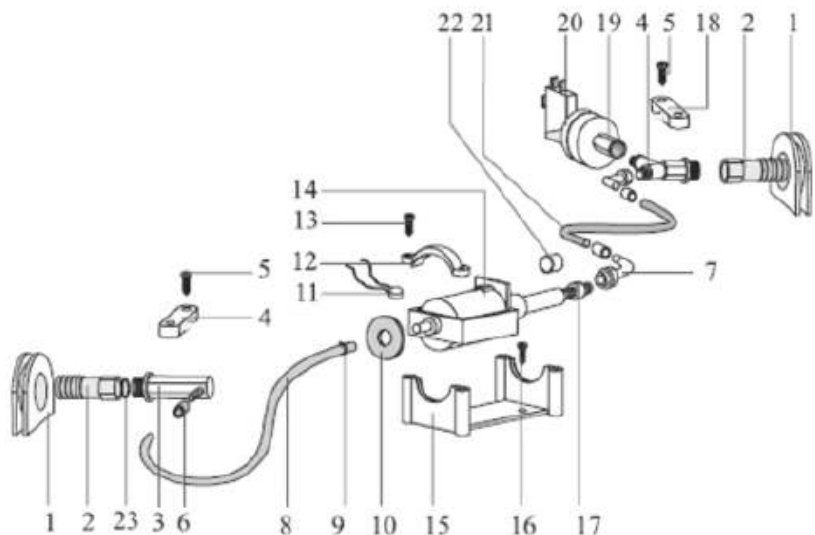

Pump Assembly

Ref.	Part	Description	N°
1	VP06082	RUBBER HOLDER	4
2	VP03689	COUPLING MACHINE END	4
3	VP06395	L COUPLING - RIVIERA	1
4	VP02604	FIXING BOLTS	1
5	K-NSI	SCREW 5X25	1
6	VP03171	LOCKING COLLAR D8	1
7	VP03747	PLASTIC ELBOW COUPLING	1
8	VP00736	FLUID TUBE NO FITTINGS	1
9	VP02659	CLIP	1
10	VP02571	WASHER D32X13X3	1
11	VP03037	PUMP RESISTOR	1
12	K-NSI	SCREW 5X25	1
13	VP02602	U PUMP BRACKET	1
14	VP00758	U PUMP	1
15	VP02603	U PUMP SUPPORT VE210L	1
16	K-NSI	SCREW 5X25	1
17	VP03720	1/8 PLASTIC NIPPLE	1
18	VP03096	"Y"CONNECTOR - ALL OPEN	1
19	VP00689	NIPPLE 1/4F 1/8F	1
20	VP03919	PRESSURE MICRO SWITCH	1
21	VP00723	HYDROLITIC HOSE 8x5 1M	1
22	VP06118	METAL BUSH 16X12	1
23	VP01610	O RING 9	1
*	VP03128	CONNECTING WIRES	1
*	VP03722	WASHER M10 UNI 6798	1