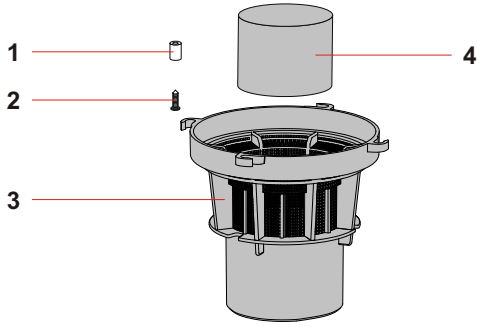

Pump Assembly

Ref.	Part	Description	N°
1	VP06082	RUBBER HOLDER	4
2	VP03689	COUPLING MACHINE END	4
3	VP06395	L COUPLING - RIVIERA	1
4	VP02604	FIXING BOLTS	1
5	K-NSI	SCREW 5X25	1
6	VP03171	LOCKING COLLAR D8	1
7	VP03747	PLASTIC ELBOW COUPLING	1
8	VP00736	FLUID TUBE NO FITTINGS	1
9	VP02659	CLIP	1
10	VP02571	WASHER D32X13X3	1
11	VP03037	PUMP RESISTOR	1
12	K-NSI	SCREW 5X25	1
13	VP02602	U PUMP BRACKET	1
14	VP00758	U PUMP	1
15	VP02603	U PUMP SUPPORT VE210L	1
16	K-NSI	SCREW 5X25	1
17	VP03720	1/8 PLASTIC NIPPLE	1
18	VP03096	"Y"CONNECTOR - ALL OPEN	1
19	VP00689	NIPPLE 1/4F 1/8F	1
20	VP03919	PRESSURE MICRO SWITCH	1
21	VP00723	HYDROLITIC HOSE 8x5 1M	1
22	VP06118	METAL BUSH 16X12	1
23	VP01610	O RING 9	1
*	VP03128	CONNECTING WIRES	1
*	VP03722	WASHER M10 UNI 6798	1