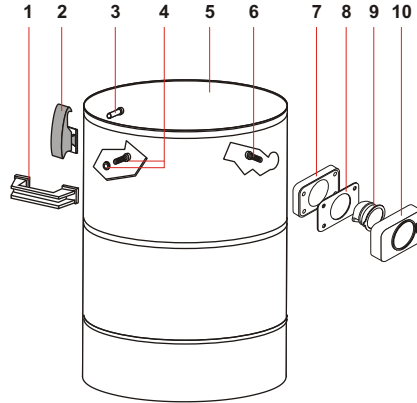

Pump Assembly

Ref.	Part	Description	N°
1	VP06082	RUBBER HOLDER	4
2	VP03689	COUPLING MACHINE END	4
3	VP06395	L COUPLING - RIVIERA	1
4	VP02604	FIXING BOLTS	1
5	K-NSI	SCREW 5X25	1
6	VP03171	LOCKING COLLAR D8	1
7	VP03747	PLASTIC ELBOW COUPLING	1
8	VP00736	FLUID TUBE NO FITTINGS	1
9	VP02659	CLIP	1
10	VP02571	WASHER D32X13X3	1
11	VP03037	PUMP RESISTOR	1
12	K-NSI	SCREW 5X25	1
13	VP02602	U PUMP BRACKET	1
14	VP00758	U PUMP	1
15	VP02603	U PUMP SUPPORT VE210L	1
16	K-NSI	SCREW 5X25	1
17	VP03720	1/8 PLASTIC NIPPLE	1
18	VP03096	"Y"CONNECTOR - ALL OPEN	1
19	VP00689	NIPPLE 1/4F 1/8F	1
20	VP03919	PRESSURE MICRO SWITCH	1
21	VP00723	HYDROLITIC HOSE 8x5 1M	1
22	VP06118	METAL BUSH 16X12	1
23	VP01610	O RING 9	1
*	VP03128	CONNECTING WIRES	1
*	VP03722	WASHER M10 UNI 6798	1

Ref.	Part	Description	N°
1	VP02993	HANDLE - BLACK	2
2	VP01847	TANK CLIP	2
3	K-NSI	RIVET 5X19	4
4	K-NSI	SCREW 5X25	4
5	VP02974	PLASTIC WASHER	4
6	VP00946	TANK BODY	1
7	K-NSI	SCREW 5X30	4
8	VP02653	36MM/38MM TANK INLET	1
9	VP02653	36MM/38MM TANK INLET	1
10	VP02653	36MM/38MM TANK INLET	1
11	VP02653	36MM/38MM TANK INLET	1
12	VP02594	INLET CATCH	1
13	VP02608	INLET SPRING	1

Trolley Assembly

Complete: VP03711

Ref.	Part	Description	N°
1	VP00918	TROLLEY HANDLE	1
2	VP00917	HANDLE SUPPORT	2
3	VP00913	"T" TUBE	2
4	K-NSI	RIVET 5X11	2
5	VP00902	SMALL BLOCK	1
6	VP00914	HAND-WHEEL M8X60	1
7	VP01402	SPIRAL SPRING SMALL BLOCK	1
8	VP01403	THREADED LOCKING PLATE	1
9	VP01301	RIVET 5X11	2
10	VP00901	TROLLEY BODY	1
11	K-NSI	SCREW 12X140 UNI 5737	2
12	K-NSI	WASHER 12X24	2
13	VP00904	REAR WHEEL D.200	2
14	VP01401	BUSH FOR REAR WHEEL	2
15	VP02052	SELF-LOCKING NUT 12 MA	2
16	K-NSI	RIVET 5X19	2
17	VP00479	CASTOR WHEEL	2
18	VP01012	WASHER 10	6
19	VP00478	CAP NUT FOR VP00479	2
20	VP06250	PLASTIC HANDLE	2