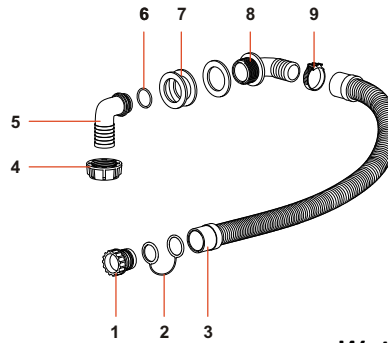

Pump Assembly

Ref.	Part	Description	N°
1	VP06082	RUBBER HOLDER	4
2	VP03689	COUPLING MACHINE END	4
3	VP06395	L COUPLING - RIVIERA	1
4	VP02604	FIXING BOLTS	1
5	K-NSI	SCREW 5X25	1
6	VP03171	LOCKING COLLAR D8	1
7	VP03747	PLASTIC ELBOW COUPLING	1
8	VP00736	FLUID TUBE NO FITTINGS	1
9	VP02659	CLIP	1
10	VP02571	WASHER D32X13X3	1
11	VP03037	PUMP RESISTOR	1
12	K-NSI	SCREW 5X25	1
13	VP02602	U PUMP BRACKET	1
14	VP00758	U PUMP	1
15	VP02603	U PUMP SUPPORT VE210L	1
16	K-NSI	SCREW 5X25	1
17	VP03720	1/8 PLASTIC NIPPLE	1
18	VP03096	"Y"CONNECTOR - ALL OPEN	1
19	VP00689	NIPPLE 1/4F 1/8F	1
20	VP03919	PRESSURE MICRO SWITCH	1
21	VP00723	HYDROLITIC HOSE 8x5 1M	1
22	VP06118	METAL BUSH 16X12	1
23	VP01610	O RING 9	1
*	VP03128	CONNECTING WIRES	1
*	VP03722	WASHER M10 UNI 6798	1

Ref.	Part	Description	N°
1	VP02993	HANDLE - BLACK	2
2	VP01847	TANK CLIP	2
3	K-NSI	RIVET 5X19	4
4	K-NSI	SCREW 5X25	4
5	VP02974	PLASTIC WASHER	4
6	VP00946	TANK BODY	1
7	K-NSI	SCREW 5X30	4
8	VP02653	36MM/38MM TANK INLET	1
9	VP02653	36MM/38MM TANK INLET	1
10	VP02653	36MM/38MM TANK INLET	1
11	VP02653	36MM/38MM TANK INLET	1
12	VP02594	INLET CATCH	1
13	VP02608	INLET SPRING	1

Drain Hose Assembly

Complete: VP02994

Ref.	Part	Description	N°
1	K-NSI	SCREW 5X14	1
2	VP02788	CLAMP D34	1
3	VP02764	CAP PVC D40X35	1
4	VP02812	TIE ROD CAP	1
5	VP02765	DRAIN HOSE L600	1
6	VP02889	LOCK RING	1
7	VP02888	INLET NECK	1
8	VP00256	GASKET DRAIN CAP CAL/GAR	3
9	VP02890	90DEG RUBBER NECK	1
10	K-NSI	CLAMP 265X9	1