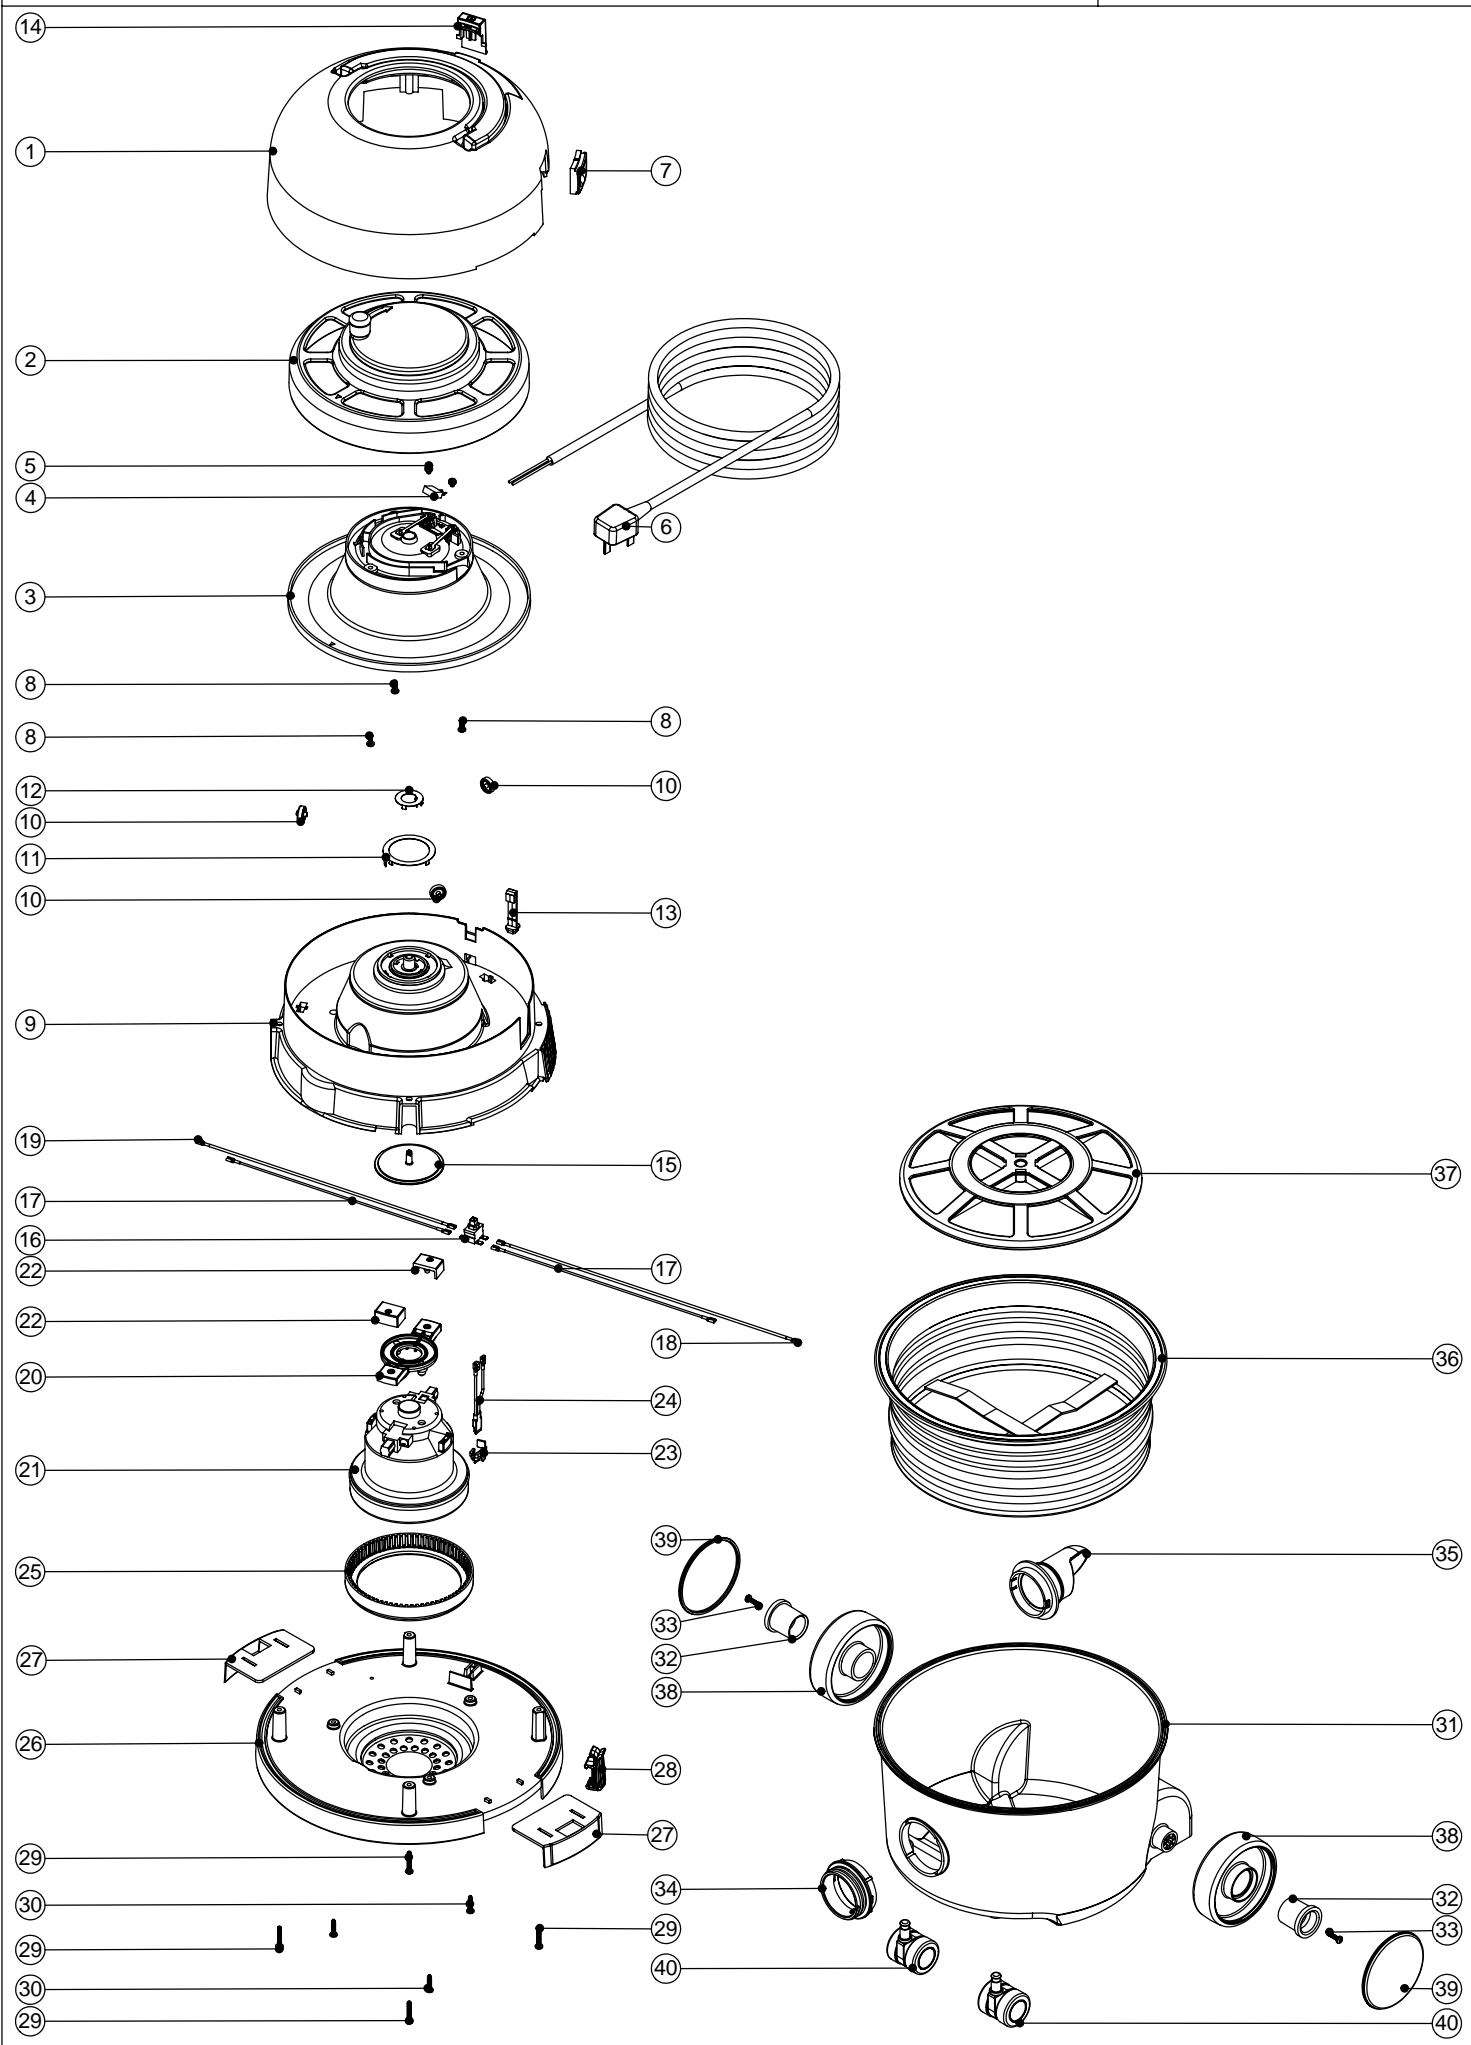

# Numatic International Spare Parts

Model No: HVR200 / HVR200M (Push Switch)

POS:	ITEM NO:	DESCRIPTION:	COMMENTS:
1	227604	COVER & HANDLE ASSEMBLY (PRINTED WHITE HENRY LOGO)	
	325308	COVER & HANDLE ASSEMBLY - PRINTED WHITE HENRY MICRO LOGO	HVR200M
2	320308	CABLE REEL COVER ASSEMBLY	
	320309	CABLE REEL COVER ASSEMBLY	CSA SPEC MACHINES
3	227447	CABLE REEL MOULDING ASSEMBLY	
	227348	CABLE REEL MOULDING ASSEMBLY	CSA SPEC MACHINES
4	230096	SUPPRESSOR CAPACITOR ASSEMBLY WITH DISCHARGE RESISTOR (220V)	
5	219090	M4 X 8MM LONG POZI PAN SEMS SCREW	
6	220902	MAINS CABLE (2 CORE / UK PLUG)	
	220860	MAINS CABLE (2 CORE / EURO PLUG)	
	236049	MAINS CABLE (2 CORE / INDUSTRIAL PLUG)	
	236041	MAINS CABLE (2 CORE / CSA PLUG)	100V & CSA SPEC MACHINES
	220939	MAINS CABLE (2 CORE / AUSTRALIAN PLUG)	
	220863	MAINS CABLE (2 CORE / SOUTH AFRICAN PLUG)	
7	227108	BLACK CABLE ENTRY	
8	219101	No8 X 1/2 INCH LONG POZI PAN PLASTIITE SCREW	
9	227431	TOP MOTOR HOUSING	
	227349	TOP MOTOR HOUSING	CSA SPEC MACHINES
	325412	TOP MOTOR HOUSING (INCLUDES ITEMS 10,11,12)	INDUSTRIAL PLUGGED MACHINES
10	227436	ROLLER WHEEL	
11	227142	OUTER CONTACT RING	
12	227141	INNER CONTACT RING	
13	227435	SWITCH PUSH ROD	
14	227434	SWITCH TOP	
	227364	TERMINAL COVER	CSA SPEC MACHINES
15	227437	TERMINAL COVER	
16	220827	SWITCH	
17	320543	250MM LONG WHITE LINK WIRE	
18	320541	350MM LONG BROWN LINK WIRE	
19	320542	295MM LONG BLUE LINK WIRE	
20	227432	MOTOR PLATE	
21	205070	230V MOTOR	
	205075	120V ES MOTOR	
	205080	100V ES MOTOR	
22	227438	RUBBER END PAD	
23	206490	OVERLOAD CLIP	
24	220929	BIMETALIC OVERLOAD ASSEMBLY	
	220930	BIMETALIC OVERLOAD ASSEMBLY	CSA SPEC MACHINES
25	227439	RIBBED MOTOR GASKET	
26	227430	BOTTOM MOTOR HOUSING	
27	227115	TOGGLE	
28	229426	HENRY CLIPHOLDER	
29	219104	No8 X 1 INCH LONG POZI PAN PLASTITE SCREW	
30	219041	No8 X 3/4 INCH LONG POZI PAN SCREW	
31	227442	RED CONTAINER + FACE	
	227443	CONTAINER (BLUE) + FACE	
	227444	CONTAINER (GREEN) + FACE	
	227445	CONTAINER (YELLOW) + FACE	
32	227011	BLACK WHEEL HUB CAP	
33	219105	No8 X 5/8 INCH LONG POZI PAN PLASTITE SCREW	
34	227396	RED THREADED NECK	
	227397	BLUE THREADED NECK	
	227398	GREEN THREADED NECK	
	227399	YELLOW THREADED NECK	
35	227363	BAG CONNECTOR	
36	207102	WHITE FILTER ASSEMBLY	HVR200
	207057	YELLOW MICROTUX FILTER	HVR200M
37	209200	12 INCH FILTER GRID	
38	227640	2 SHOT WHEEL ASSEMBLY	
39	227687	RED TRIM	
	227688	BLUE TRIM	
	227689	GREEN TRIM	
	227690	YELLOW TRIM	
40	204000	40MM PU-TYRED BLACK TWIN WHEEL CASTOR	