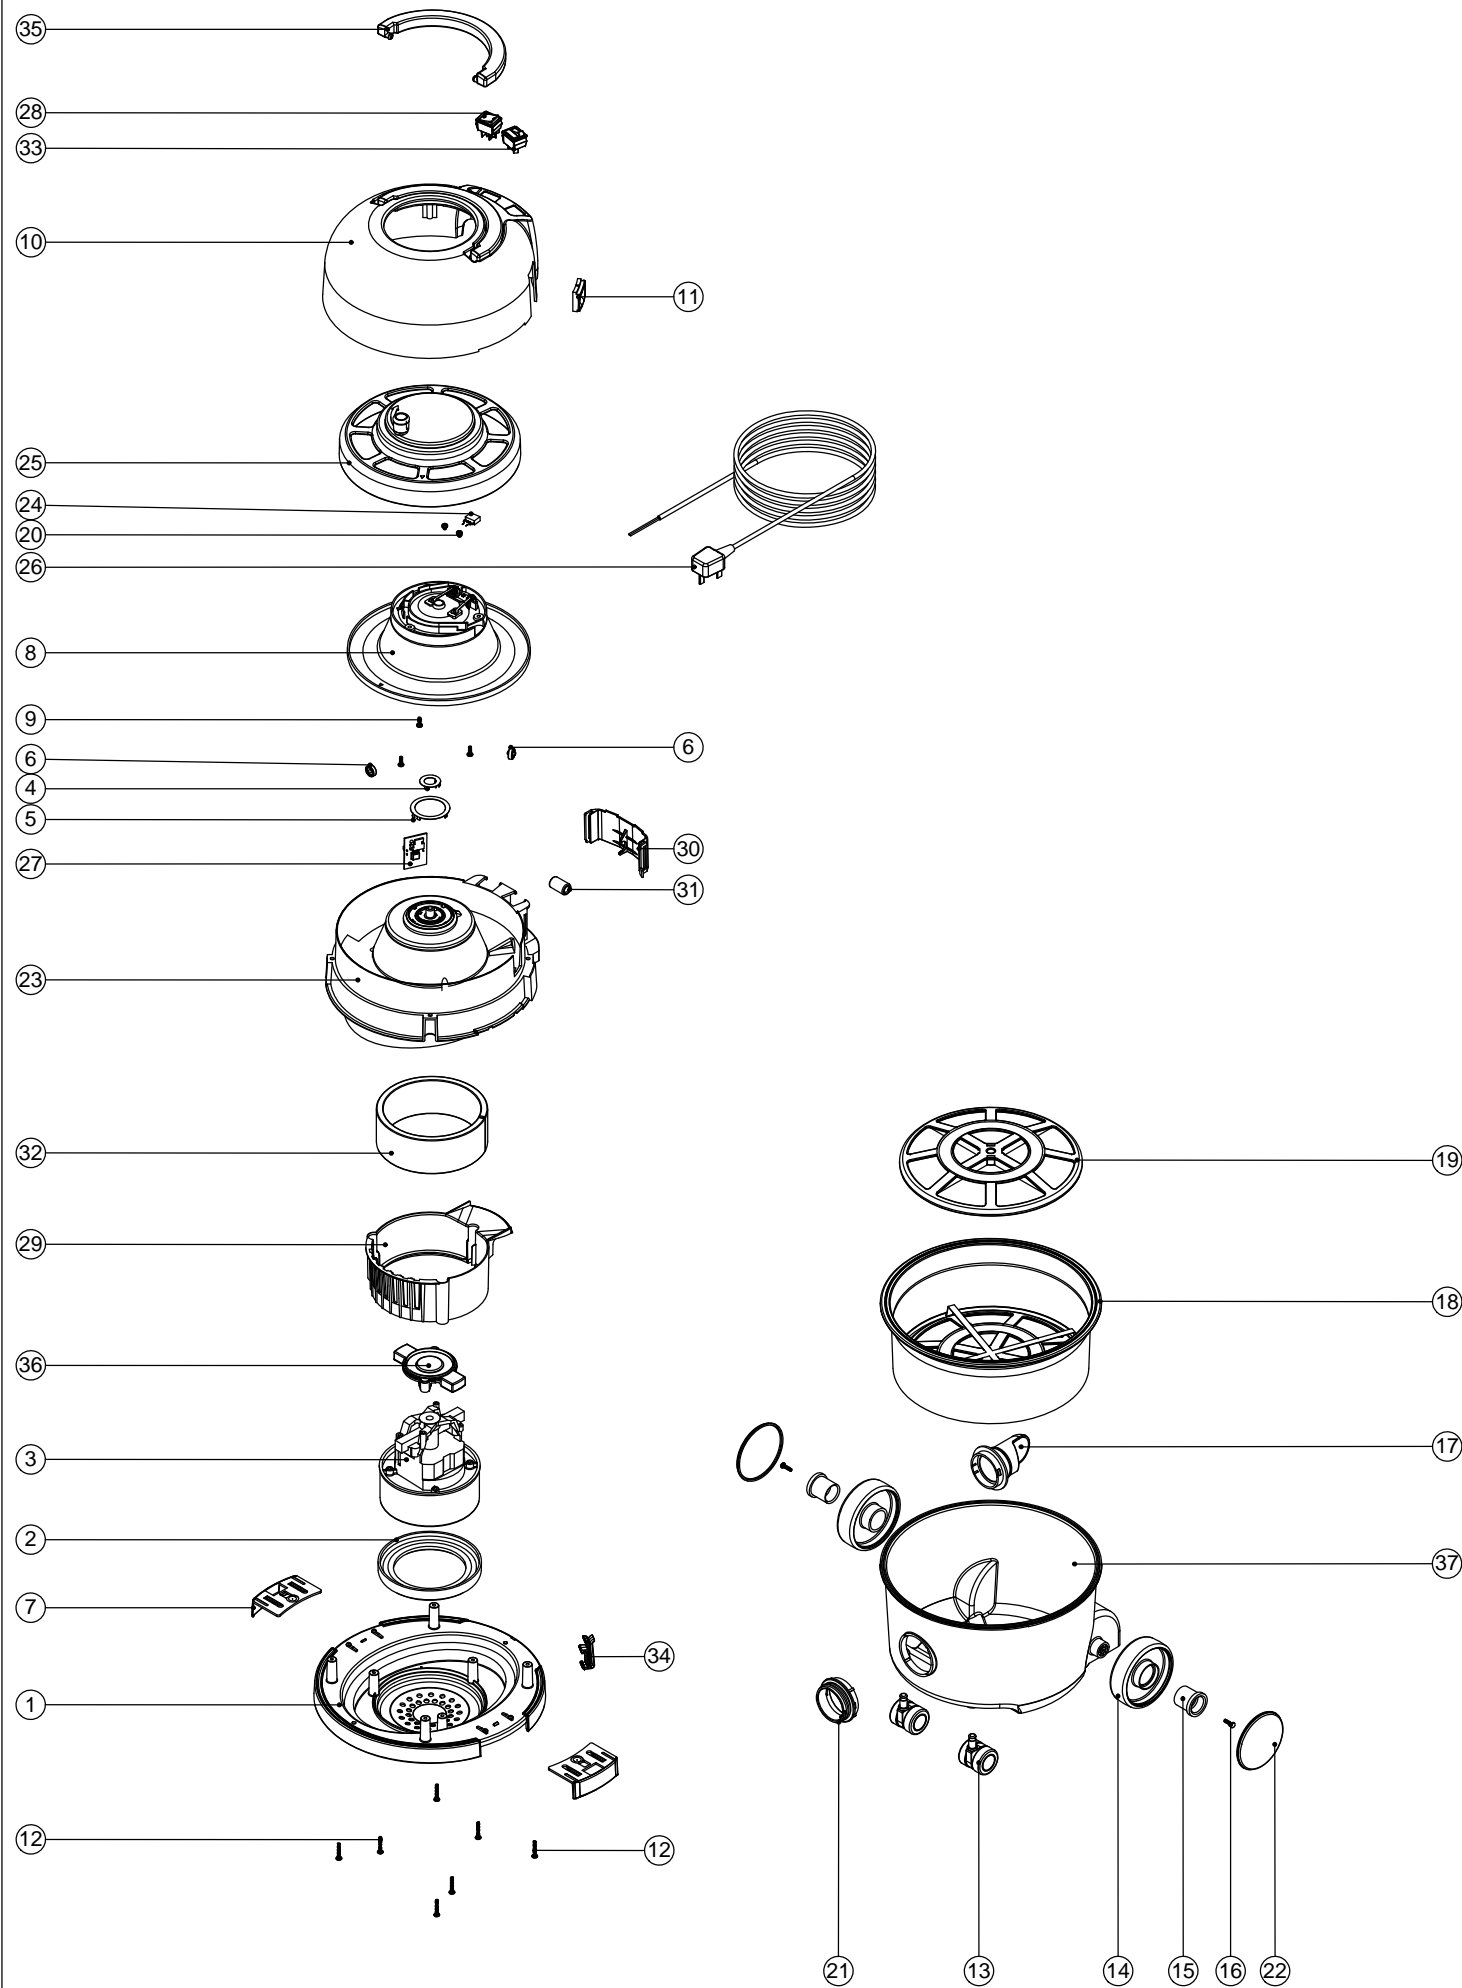

Numatic International Spare Parts

Model No: HVR-200A / HET-200A (AUTOSAVE)

234584
DRAWING: EXP-1012 ISS:A03
14/01/2011

Numatic International Spare Parts

Model No: HVR-200A / HET-200A (AUTOSAVE)

POS:	ITEM NO:	DESCRIPTION:	COMMENTS:
1	229618	BOTTOM MOTOR HOUSING (BI-MATERIAL)	
2	227882	BOTTOM MOTOR GASKET	
3	205403	240V 2 STAGE THRO FLOW TAPER FAN MOTOR (DL21104T) TCO	
4	227141	INNER CONTACT RING	
5	227142	OUTER CONTACT RING	
6	227436	ROLLER WHEEL	
7	229622	TOGGLE (BI-MATERIAL)	
8	227447	CABLE REEL MOULDING ASSEMBLY	
9	219101	No8 X 1/2 INCH LONG POZI PAN PLASTITE SCREW	
10	229876	AUTOSAVE COVER + HANDLE (PRINTED WHITE HENRY + GREEN AUTOSAVE FLOWER LOGO)	INCLUDES ITEM 36 (227120)
	229877	AUTOSAVE COVER + HANDLE (PRINTED PINK HETTY LOGO + GREEN AUTOSAVE FLOWER LOGO)	INCLUDES ITEM 36 (227120)
11	227108	BLACK CABLE ENTRY	
12	219104	No8 X 1 INCH LONG POZI PAN PLASTITE SCREW	
13	204000	40MM PU-TYRED BLACK TWIN WHEEL CASTOR	
14	227640	2 SHOT WHEEL ASSEMBLY	
15	227868	WHEEL HUB FOR 2 SHOT WHEEL	
16	219105	No8 X 5/8 INCH LONG POZI PAN PLASTITE SCREW	
17	227363	BAG CONNECTOR	
18	207109	12 INCH FILTER (DOUBLE BOTTOM) 160GRM SMS	
19	209200	12 INCH FILTER GRID	
20	219090	M4 X 8MM LONG POZI PAN SEMS SCREW	
21	227396	RED THREADED NECK	HVR-200A
	229797	PINK THREADED NECK	HET-200A
22	227687	RED TRIM	HVR-200A
	229798	PINK TRIM	HET-200A
23	229620	TOP MOTOR HOUSING	
24	230096	SUPPRESSOR CAPACITOR ASSEMBLY WITH DISCHARGE RESISTOR	
25	333113	CABLE REEL COVER ASSEMBLY (C/W WINDER KNOB)	HVR-200A
	333154	CABLE REEL COVER ASSEMBLY PRINTED NUMATIC WORLD LOGO (PINK) (C/W WINDER KNOB)	HET-200A
26	236115	MAINS CABLE (10 METRE LONG X 0.75MM X 2 CORE (H05 V2V2-F) UK PLUG)	
27	208100	AUTOSAVE 2 SPEED CONTROL PCB	
28	220582	GREEN ROCKER SWITCH	
29	229621	AIR GUIDE	
30	229623	SWITCH COVER	
31	230097	AXIAL FERRITE BEAD	
32	203020	POD SIDE FELT	
33	221102	RED MOMENTARY ROCKER SWITCH (BLACK BODY / RED ILLUMINATION WINDOW)	
34	229426	HENRY CLIPHOLDER	
35	227120	HANDLE	
36	229614	MOTOR PLATE BI-MATERIAL	HVR-200A
37	227442	RED DRUM + FACE	HVR-200A
	229796	PINK CONTAINER + FACE	HET-200A