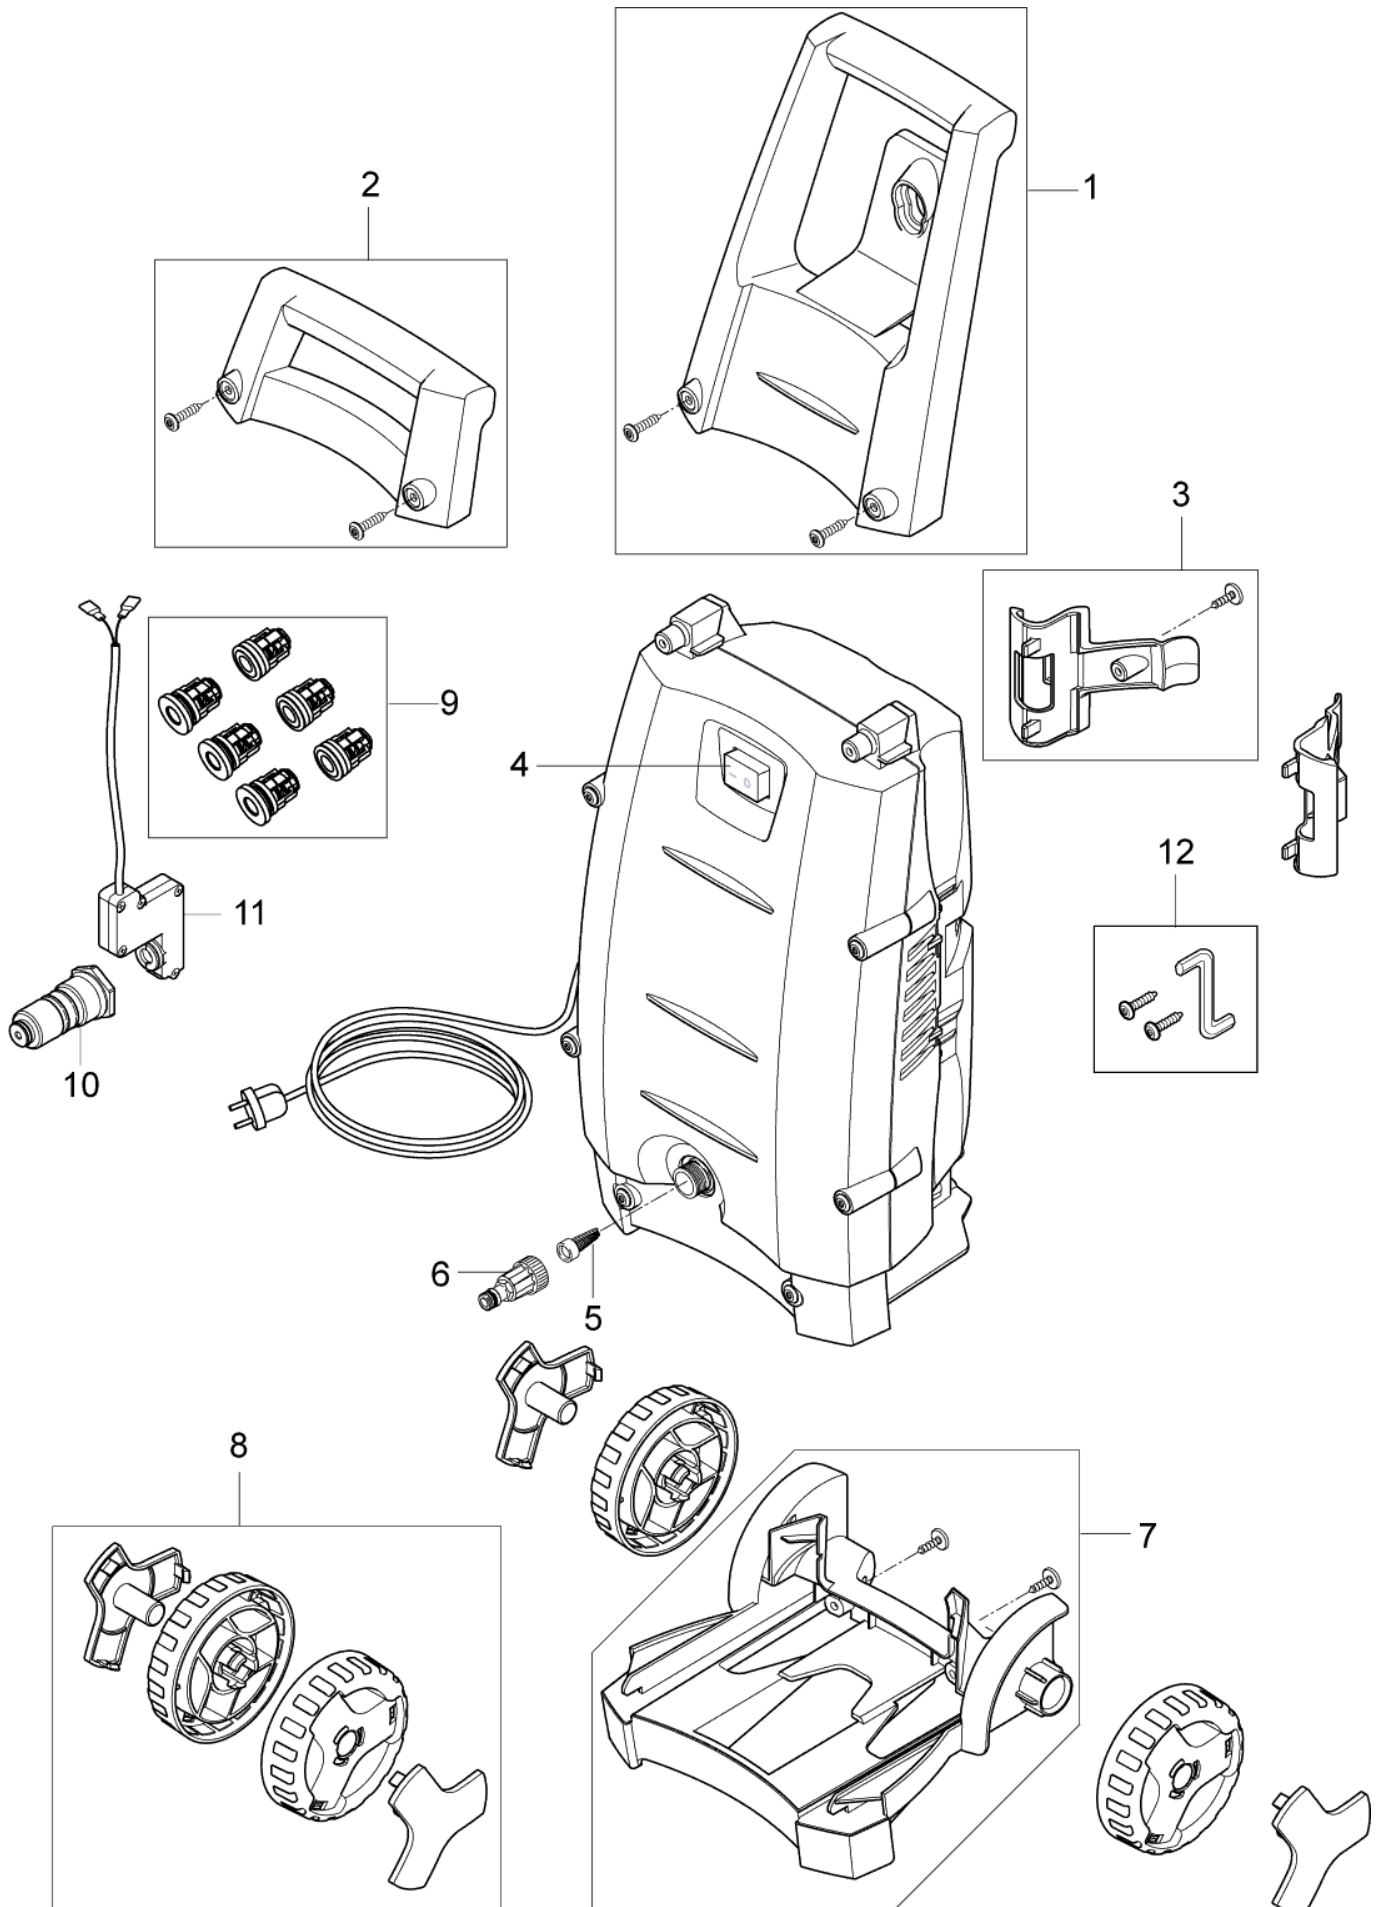

Overview

GERNICLASSIC 110.2

25-02-2013

Part List ID
GC100202

3

Overview

GERNICLASSIC 110.2

25-02-2013

Part List ID
GC100202

4

Pos	Part no.	Qty	Description
1	128307062	1	C110.3 HANDLE W. 2 SCREWS CLASSIC C100.2
2	128307061	1	C100.5 HANDLE W. 2 SCREWS CLASSIC C110.2
3	128307060	1	ACCESSORY HOOK W. 1 SCREW
4	126486831	1	SWITCH CPL.
5	6481094	1	STRAINER
6	1402809	1	QUICK COUPLING MALE
7	128307063	1	WHEEL BRACKET W. 2 SCREWS
8	128307065	1	WHEEL CPL. GERNI
9	127410239	1	SUCTION PRESSURE VALVE KIT
10	127410240	1	START/STOP VALVE COMPLETE
11	128500013	1	MICRO SWITCH
12	128500322	1	SCREW AND ALLEN KEY FOR HANDLE