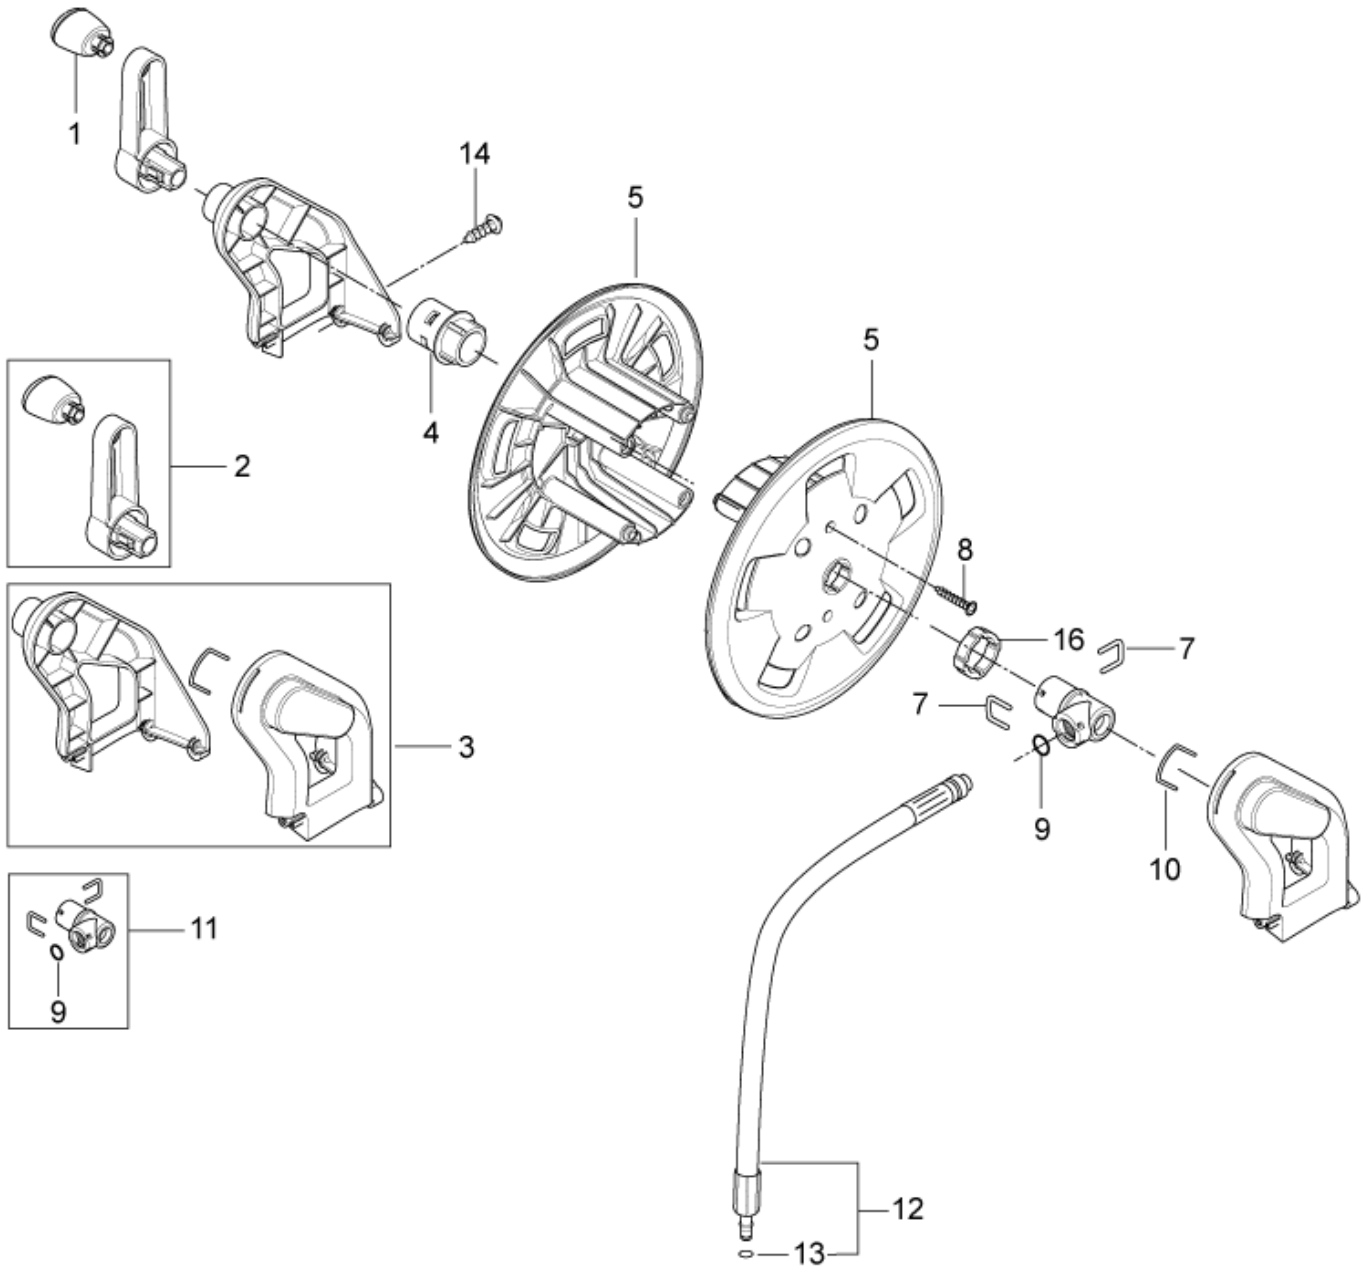

Hose reel

GERNI ULTIMATE 130.2

12-12-2013

Part List ID
P15204

7

Hose reel

GERNI ULTIMATE 130.2

12-12-2013

Part List ID

P15204

8

Pos	Part no.	Qty	Description
1	128500162	1	KNOB FOR HOSE REEL HANDLE SP
2	128500163	1	HANDLE
3	128500164	1	HOSE REEL
4	128500165	1	AXLE
5	6528570	2	HOSE REEL
7	6526487	2	LOCK BRACKET SS
8	1814722	2	SCREW K50X35
9	3002144	1	O-RING
10	127440229	1	LOCK BRACKET
11	127440011	1	ADAPTOR SYSTEM
12	128500166	1	CONNECTION HOSE SP
13	3004108	1	O-RING 5.28 X 1.78 NBR 90 SH
14	101814782	2	SCREW KB50X18
16	128500167	1	WASHER FOR HOSE REEL SP