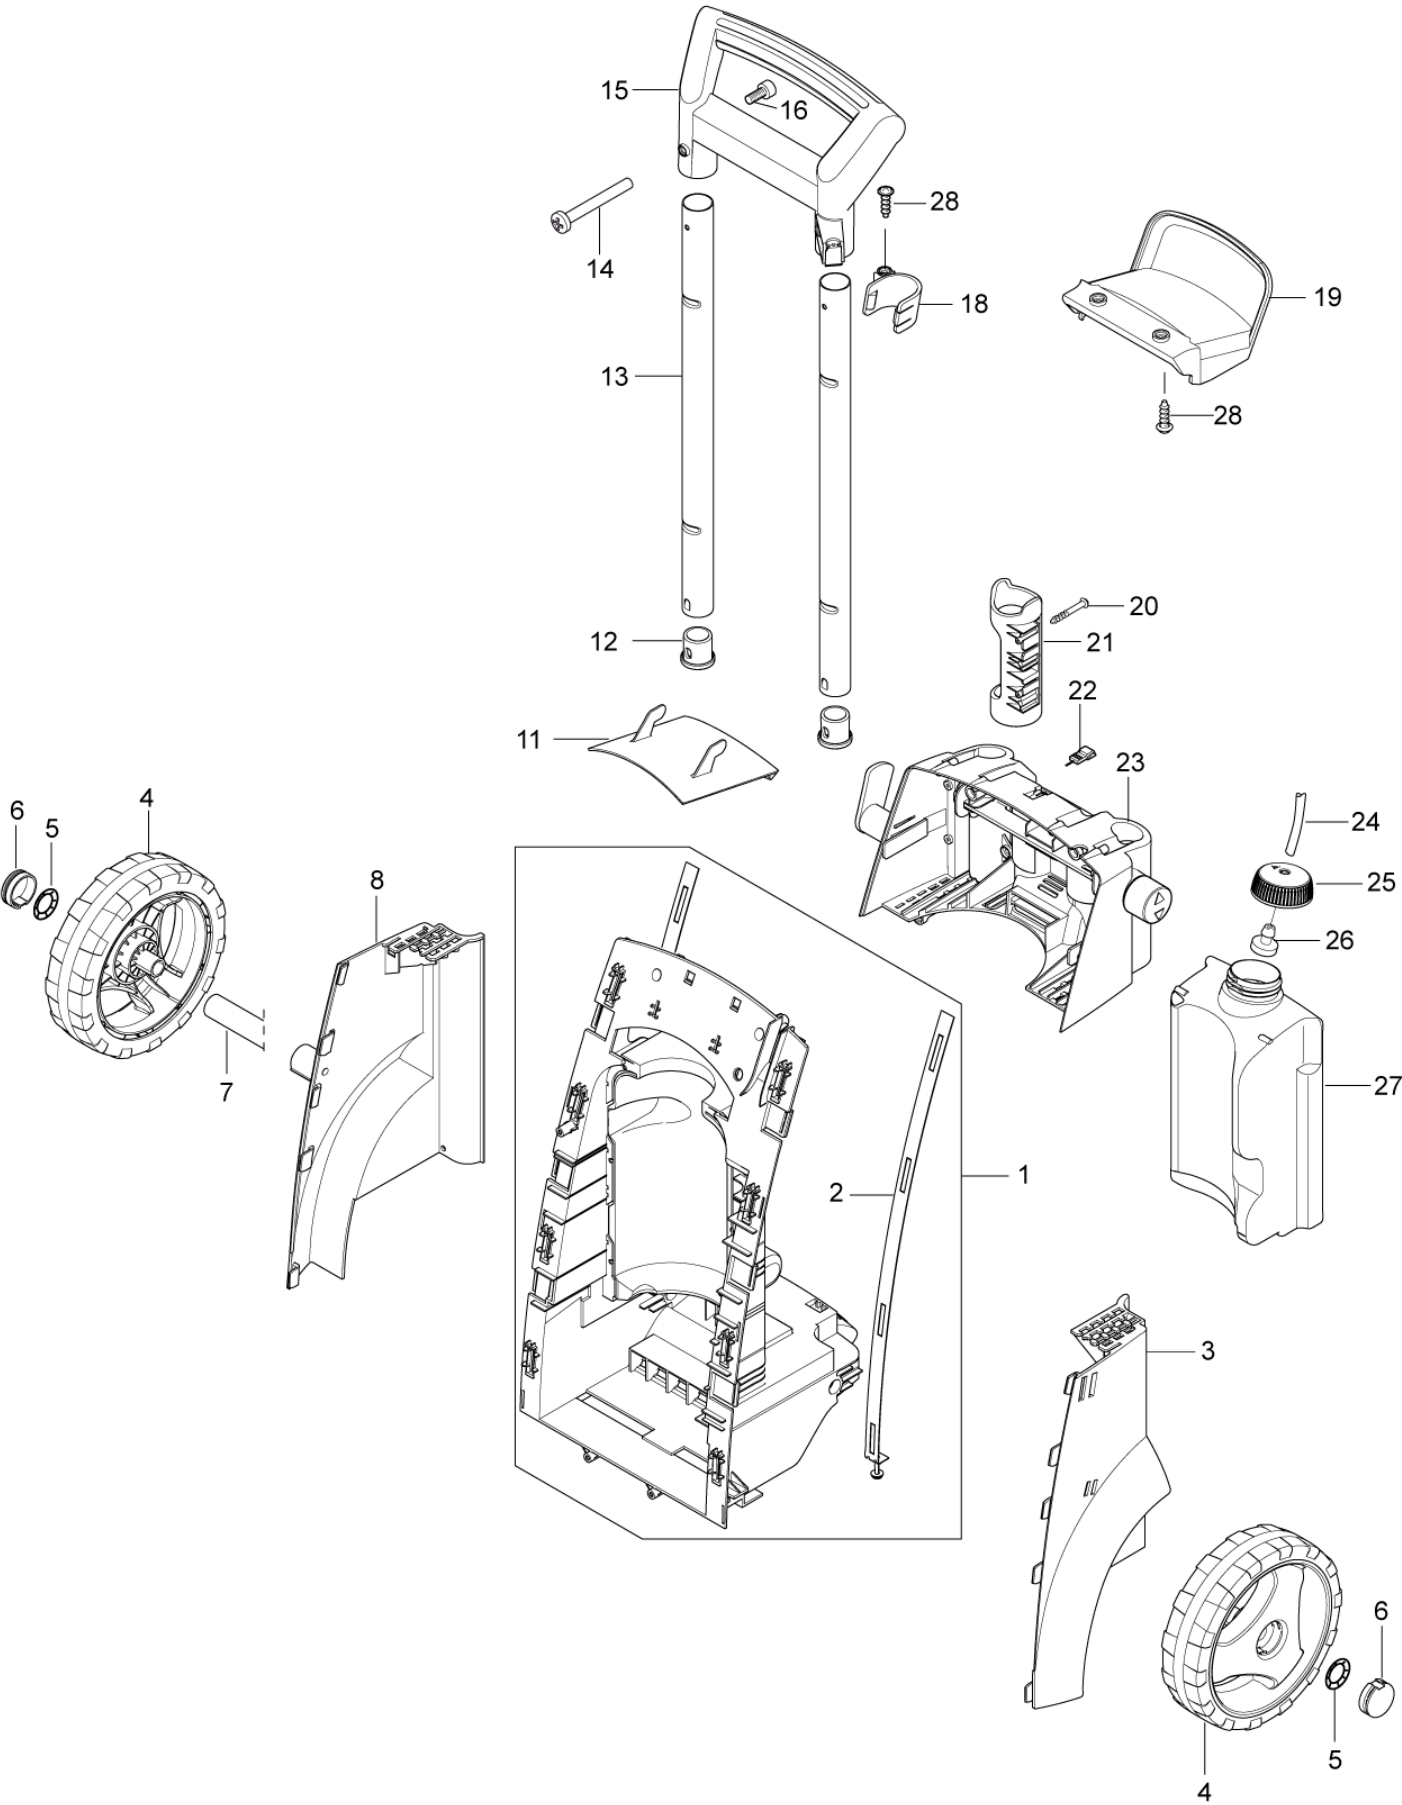

Overview back parts

GERNI ULTIMATE 130.2

12-12-2013

Part List ID
G130208

5

Overview back parts

GERNI ULTIMATE 130.2

12-12-2013

Part List ID
G130208

6

Pos	Part no.	Qty	Description
1	128500129	1	CHASSIS REAR
2	128500128	2	REAR CHASSIS
3	128500116	1	SIDE BUMPER
4	128500107	1	NILFISK WHEEL OPEN 200MM SP
5	11710	2	QUICK ACTION FASTENING
6	128500118	2	WHEEL CAP ALU SP
7	6522842	1	AXLE
8	128500119	1	SIDE BUMPER
11	128500135	1	UMBRELLA SP
12	128500134	2	STOP FOR TELESCOPICHANDLE STOP FOR TELESCOPICHANDLE
13	128500133	2	TELESCOPIC TUBES SP
14	128500130	1	NUT FOR HANDLE M4X35 SP
15	128500219	1	HANDLE COMPLETE GREEN SP
16	128500132	2	SCREW M4X8 DZN7985 TX20 S
17	101814782	4	SCREW KB50X18
18	128500143	1	LANCE HOLDER
19	128500144	1	HOSE HOOK SP
20	128500203	1	SCREW K50X45 WN1451 SP
21	128500136	1	GUN HOLDER
22	127440205	1	CLEANING TOOL BLACK
23	128500220	1	ACCESSORY STORAGE GREEN SP
24	5206040	1	HOSE L1200
25	107141664	1	CAP FOR DETERGENT TANK
26	128500141	1	DETERGENT FILTER SP
27	128500142	1	DETERGENT TANK SP
28	1814732	3	SCREW