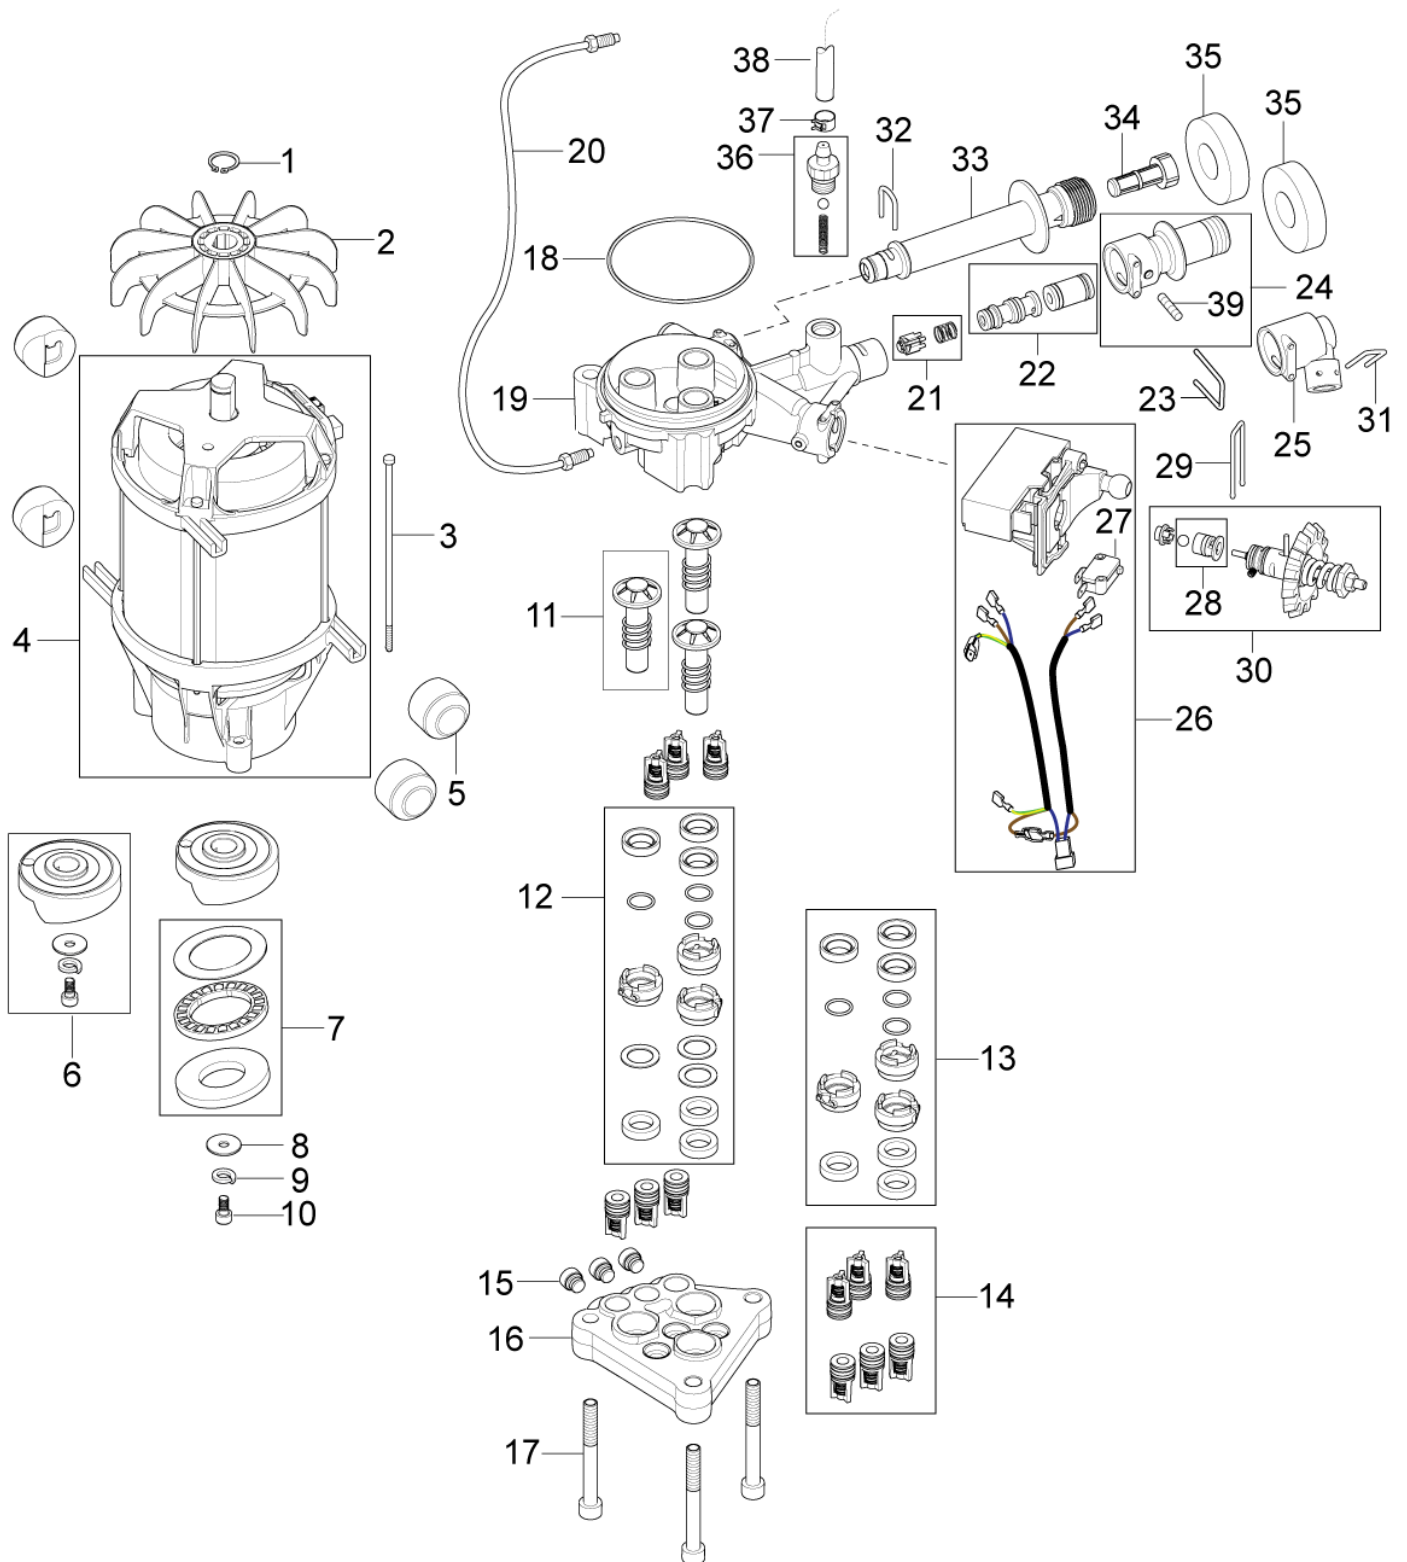

Motor pump unit

GERNI ULTIMATE 130.2

12-12-2013

Part List ID
GP15206

9

Motor pump unit

GERNI ULTIMATE 130.2

12-12-2013

Part List ID
GP15206

10

Pos	Part no.	Qty	Description
0	5218602	1	PUMP OIL 40 SERIES 1LTR (68)
1	127500051	1	LOCK RING
2	127500040	1	FAN
3	7180924	1	STUD
4	128500168	1	MOTOR 2.9KW SP
5	128332334	4	RACK FOR MOTOR
6	128500175	1	WOBBLE DISC 8.4 DEGREE SP
7	1119705	1	REP KIT BEARING 30CA
8	127130066	1	WASHER D22XD6.4X1.5
9	127500050	1	SPRING WASHER
10	3913	1	BOLT
11	6526016	3	REP KIT PISTON
11	6528577	3	PISTON, CERAMIC REP.KIT
12	128500178	1	REP SEALING KIT SYS CERAMIC SP
12	128500179	1	REP SEALING SYS STAINLESS SP
13	6526026	1	REPKIT VALVES
14	6528586	3	PLUG WITH O-RING
15	127440028	1	CYLINDERHEAD ceramic
15	6528616	1	REP.KIT CYL HEAD steel pistons
16	1814597	3	SCREW M8X70 DIN 912-8.8
17	128500181	1	PRESSURE METER TUBE CPL S
18	3003654	1	O-RING
19	128500182	1	CYLINDER BLOCK CPL SP
20	6528615	1	HOSE TAIL
21	128500183	1	NON RETURN VALVE SP
22	128500184	1	INJECTOR 1.64 MM SP
23	127500021	1	LOCK BRACKET
24	128500186	1	DYNAMIC OUTLET STANDARD SP
25	128500187	1	DYNAMIC OUTLET XTRA SP
26	128500188	1	MICROSWITCH BOX
27	128500196	1	MICROSWITCH SP
28	128500190	1	EASY START SP
29	128500191	1	LOCK BRACKET SP
30	128500192	1	VALVE PISTON COMPLETE SP
31	6525619	1	LOCK BRACKET SMALL
32	128500200	1	LOCK BRACKET
33	128500194	1	WATER INLET SP
34	128500195	1	INLET FILTER MESH SP
35	126486792	2	FOAM SEAL FOR OUTLET & IN
39	128500242	1	M5 SCREW DIN916 SP