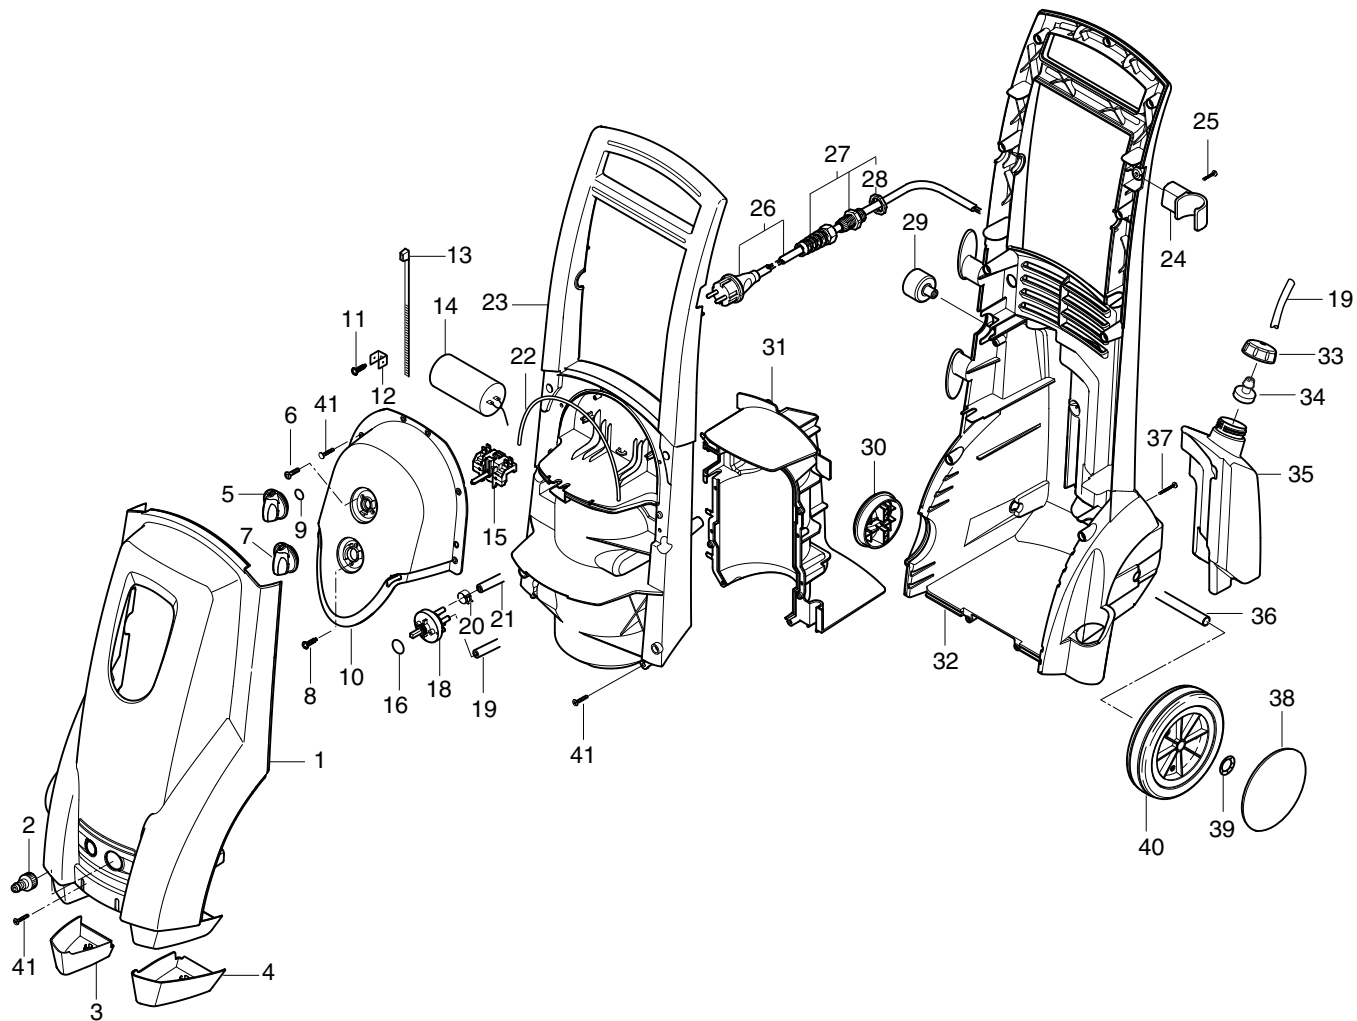

Gerni

- danish cleaning power

Ultimate 130.1

EN Spare parts

Chassis

Pos.	No.	Description	Comment	Ultimate
1	126526280	Cabinet front		1
2	1402809	Quick coupling male		1
3	6528565	Support foot right		1
4	6528566	Support foot left		1
5	126526281	Rotary knob		1
6	1803451	Screw 4x10mm		2
7	126526282	Rotary knob		1
8	1814730	Screw 35x10B		2
9	9868	O-ring 10,0x2,5		1
10	6528416	Cover for electric box		1
11	1814585	Screw K30x12 TORX		1
12	1814725	Plug		1
13	1814741	Cable tie		1
14	3821793	Capasitor 50µf		1
15	301001058	Contact for start/stop		1
16	3004221	O-Ring Ø16x2,0		1
18	126528628	Dosing valve		1
✕ 19	5206040	Hose (L=1200)		1
20	1814679	Hose clip		1
✕ 21	5206054	Hose (L=670)		1
22	6528414	Packing cord		1
23	6528552	Chassis front black		1
24	6528573	Support for lance Ø38		1

✕ ATTENTION! - Lengths in metres - Please indicate required length when ordering!

Chassis

Pos.	No.	Description	Comment	Ultimate
25	1814732	Screw K50x18 WN1411		2
26	6521459	Cable with plug AUS/NZ		1
27	6528601	Gland		1
28	3800794	Nut G 11		1
29	6528559	Pressure gauge 0-135 bar		1
30	6528435	Pressure regulation knob		1
31	6528561	Motor shield, rear part		1
32	6528562	Cabinet rear part, black		1
33	6528411	Cap, detergent tank		1
34	6400240	Filter		1
35	6528557	Detergent tank		1
36	6522842	Axle Ø15x333mm		1
37	1814722	Screw K50x35 WN1451		2
38	126526283	Wheel cap		2
39	1814643	Lockwasher		2
40	6528568	Wheel, Ø200mm		2
41	1814601	Screw K50x18 WN1451		31

Hose reel

Pos.	No.	Description	Comment	
40	1814601	Screw K50x18 WN1451		4
41	6528569	Hose reel handle		1
42	6528571	Adaptor		1
43	6528570	Hose reel		2
44	6127006	Connector complett		1
45	3002144	O-ring 14,3x2,4 Nit.70SH		1
46	6526487	Lock bracket		2
47	6528584	Connection hose		1
48	3004321	O-ring PUR 10x2		2
49	3004304	O-ring 5,1x1,6 Vit. 90SH		2
50	6528610	Hose compl. steelarm 10m		1
50	6528611	Hose compl. steelarm 15m		1