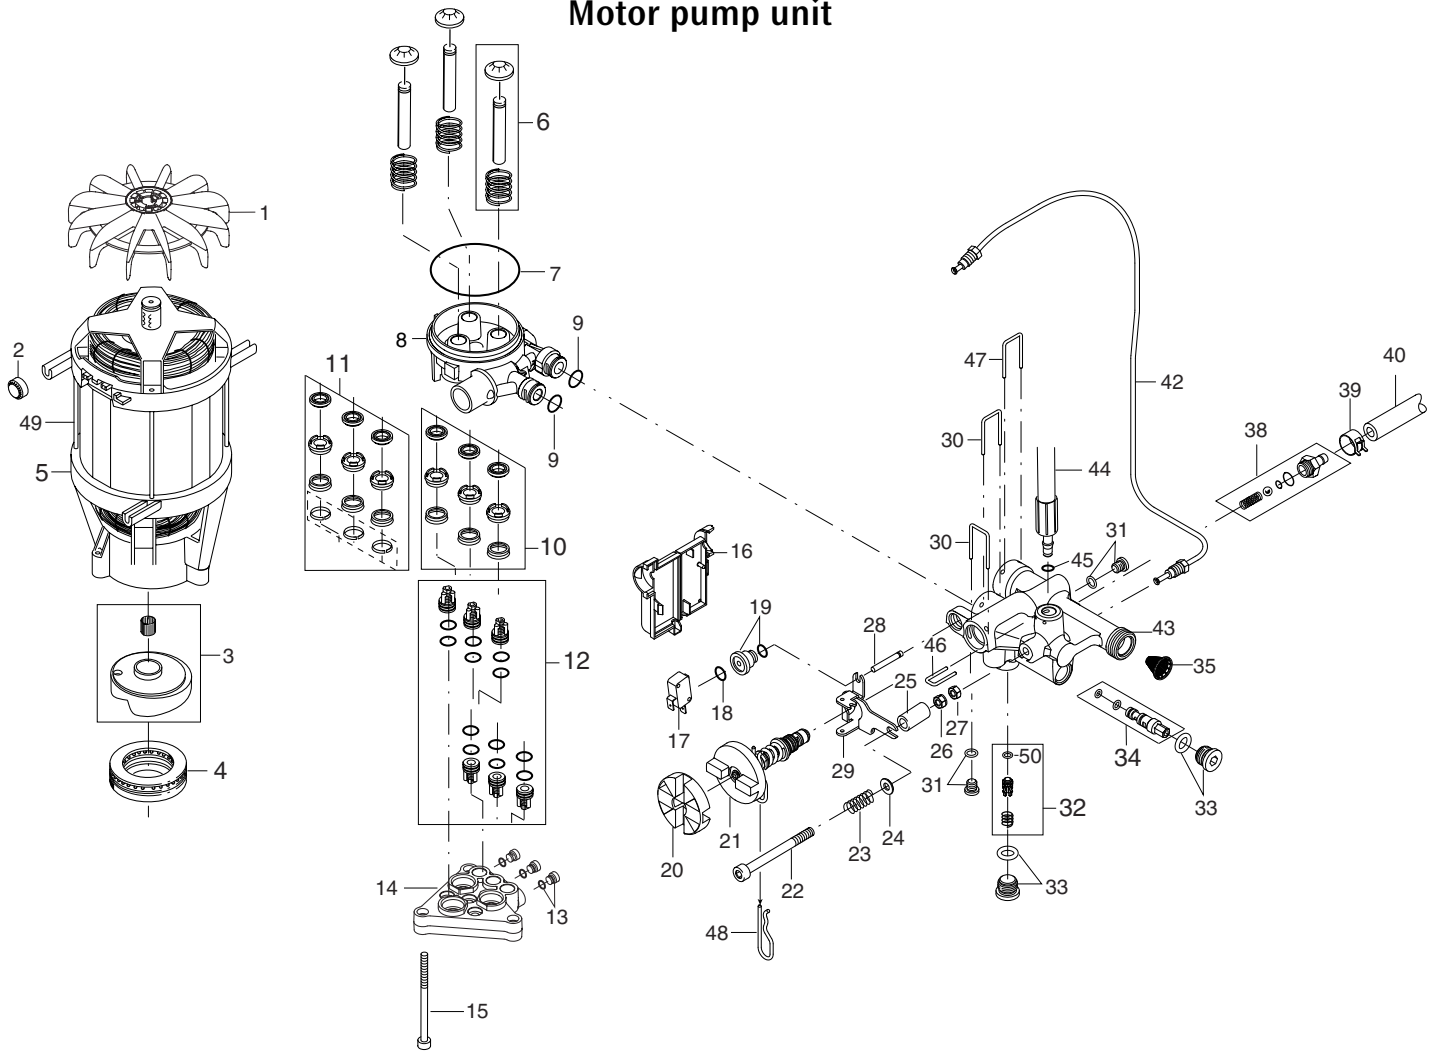

✕ ATTENTION! - Lengths in metres - Please indicate required length when ordering!

Chassis

Pos.	No.	Description	Comment	Ultimate
25	1814732	Screw K50x18 WN1411		2
26	6521459	Cable with plug AUS/NZ		1
27	6528601	Gland		1
28	3800794	Nut G 11		1
29	6528559	Pressure gauge 0-135 bar		1
30	6528435	Pressure regulation knob		1
31	6528561	Motor shield, rear part		1
32	6528562	Cabinet rear part, black		1
33	6528411	Cap, detergent tank		1
34	6400240	Filter		1
35	6528557	Detergent tank		1
36	6522842	Axle Ø15x333mm		1
37	1814722	Screw K50x35 WN1451		2
38	126526283	Wheel cap		2
39	1814643	Lockwasher		2
40	6528568	Wheel, Ø200mm		2
41	1814601	Screw K50x18 WN1451		31

Hose reel

Pos.	No.	Description	Comment	
40	1814601	Screw K50x18 WN1451		4
41	6528569	Hose reel handle		1
42	6528571	Adaptor		1
43	6528570	Hose reel		2
44	6127006	Connector complett		1
45	3002144	O-ring 14,3x2,4 Nit.70SH		1
46	6526487	Lock bracket		2
47	6528584	Connection hose		1
48	3004321	O-ring PUR 10x2		2
49	3004304	O-ring 5,1x1,6 Vit. 90SH		2
50	6528610	Hose compl. steelarm 10m		1
50	6528611	Hose compl. steelarm 15m		1

Motor pump unit

Pos.	No.	Description	Comment	Ultimate
1	6524042	Fan		1
2	6524050	Rubber support		1
3	6528575	Wobble disc		1
4	1119705	Rep.kit bearing		1
5	6528593	Motor 230-240V 50Hz 2.9kW		1
6	6526016	Rep.kit piston		1
7	3003654	O-ring		1
8	6528595	Cylinder block complett		1
9	3001393	O-ring		2
10	6526018	Rep.kit sealing system		1
12	6526026	Rep.kit valve system		1
13	6528586	Plug with O-ring		1
14	6528616	Cylinder head		1
15	1814597	Bolt M8x70		3
16	6528578	Switch box		1
17	3821991	Micro switch		1
18	3004082	O-ring		1
19	6528598	Plug w. O-ring		1
20	6528579	Sliding plate		1
21	126528629	Valve piston complett		1
22	1814740	Screw M6x65		1
23	2602522	Spring		1
24	1800440	Washer		2