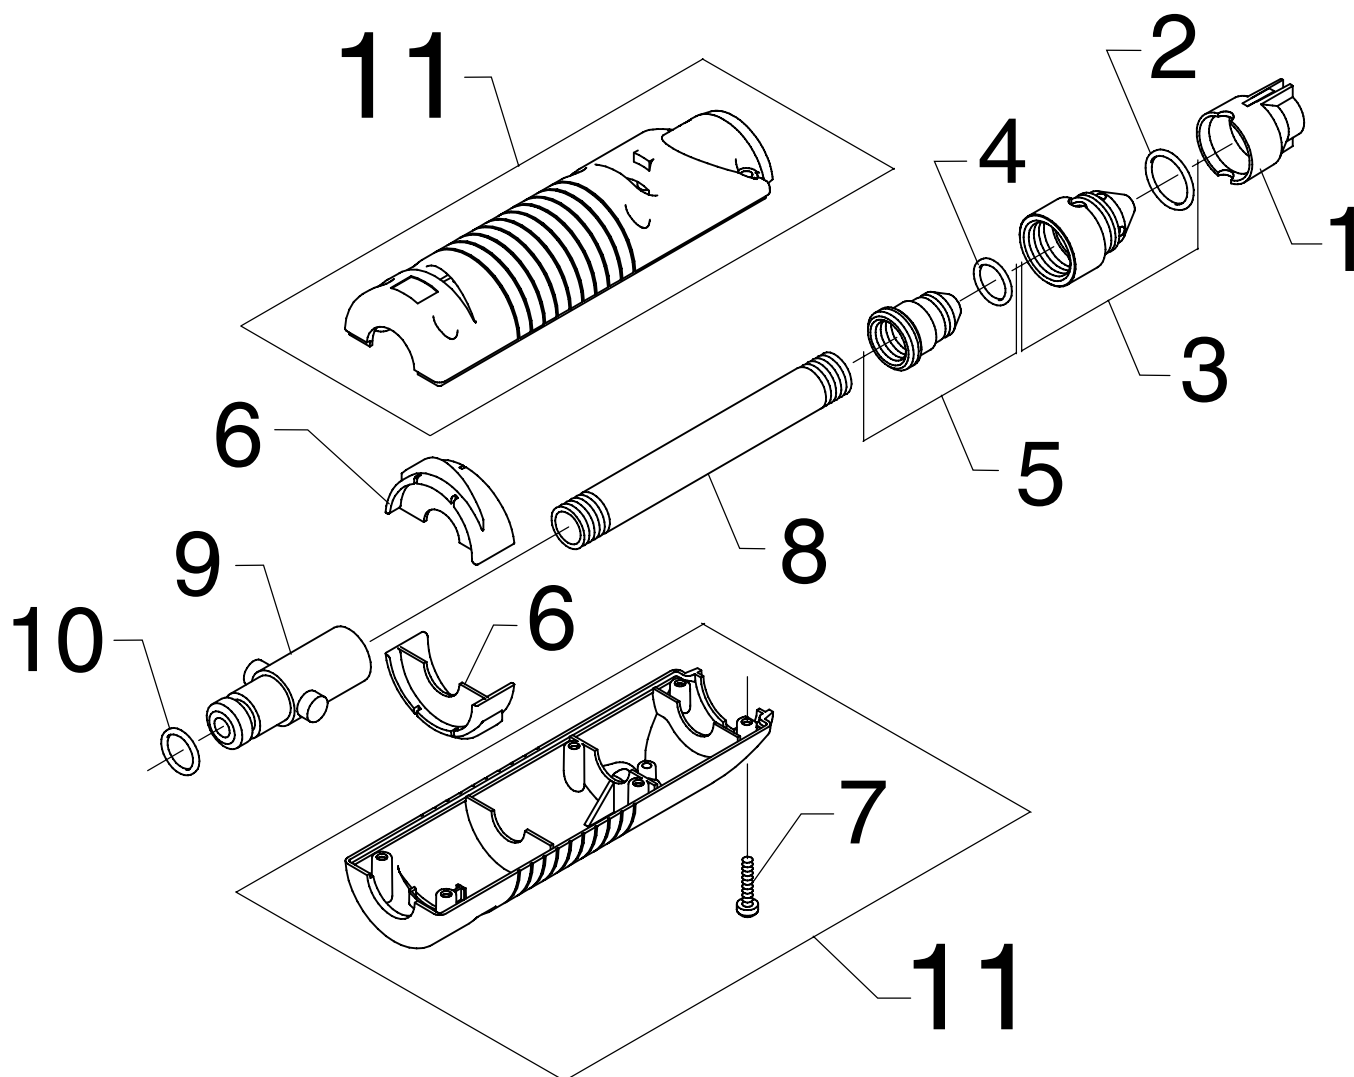

Hose reel

Pos.	No.	Description	Comment	
40	1814601	Screw K50x18 WN1451		4
41	6528569	Hose reel handle		1
42	6528571	Adaptor		1
43	6528570	Hose reel		2
44	6127006	Connector complett		1
45	3002144	O-ring 14,3x2,4 Nit.70SH		1
46	6526487	Lock bracket		2
47	6528584	Connection hose		1
48	3004321	O-ring PUR 10x2		2
49	3004304	O-ring 5,1x1,6 Vit. 90SH		2
50	6528610	Hose compl. steelarm 10m		1
50	6528611	Hose compl. steelarm 15m		1

Motor pump unit

Pos.	No.	Description	Comment	Ultimate
25	6528459	Spacer		1
26	1800457	Lock nut		1
27	1800705	Nut		1
28	6528423	Activator pin		1
29	6528581	Activator arm		1
30	6528458	Lock bracket		2
31	6528599	Plug with O-ring		3
32	6528588	Non-return valve compl.		1
33	6528600	Plug complett		1
34	6528587	Injector brown complett		1
35	6528574	Filter		1
38	6528615	Hose tail complett		1
39	1814679	Hose clip		1
× 40	5206040	Hose		1
42	6528558	Pipe, pressure gauge		1
43	6528583	Valve housing		1
44	6528584	Connection hose		1
45	3004304	O-ring		1
46	6525619	Lock bracket		1
47	6528544	Lock bracket		1
48	6528461	Cross pin		1
49	7180924	Stud M4x150mm		4
50	123004374	O-Ring		1

⚠ **ATTENTION!** - Lengths in metres - Please indicate required lenth when ordering!

Pos.	No.	Description	Comment	Ultimate
1	6526203	Spray handle, compl.		1
2	2602500	Spring		2
3	6526027	Nozzle tube w. O-Ring		1
4	3004279	O-Ring		1
8	6526053	Intermediate tube		1
9	6526028	Pressure tube w. O-Ring		1
10	6525232	Lock bracket		1
11	3004272	O-ring		1
12	6525313	Trigger		1
13	6526172	Valve housing, compl.		1
14	6526170	Spring button		1
15	6526167	Kit, handle		1
16	101814698	Screw		8