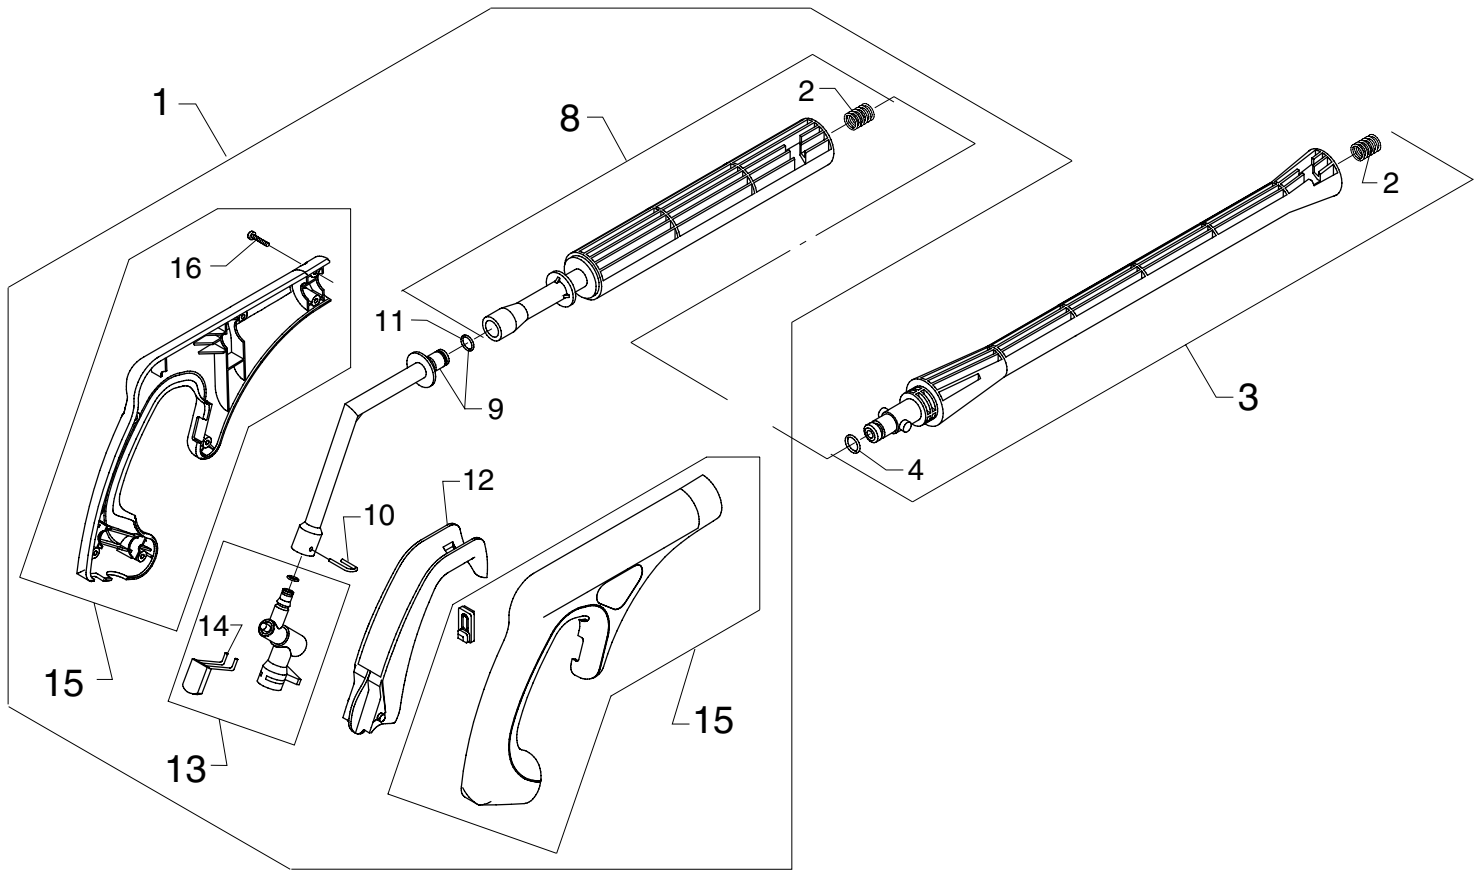

Pos.	No.	Description	Comment	Ultimate
1	6526203	Spray handle, compl.		1
2	2602500	Spring		2
3	6526027	Nozzle tube w. O-Ring		1
4	3004279	O-Ring		1
8	6526053	Intermediate tube		1
9	6526028	Pressure tube w. O-Ring		1
10	6525232	Lock bracket		1
11	3004272	O-ring		1
12	6525313	Trigger		1
13	6526172	Valve housing, compl.		1
14	6526170	Spring button		1
15	6526167	Kit, handle		1
16	101814698	Screw		8