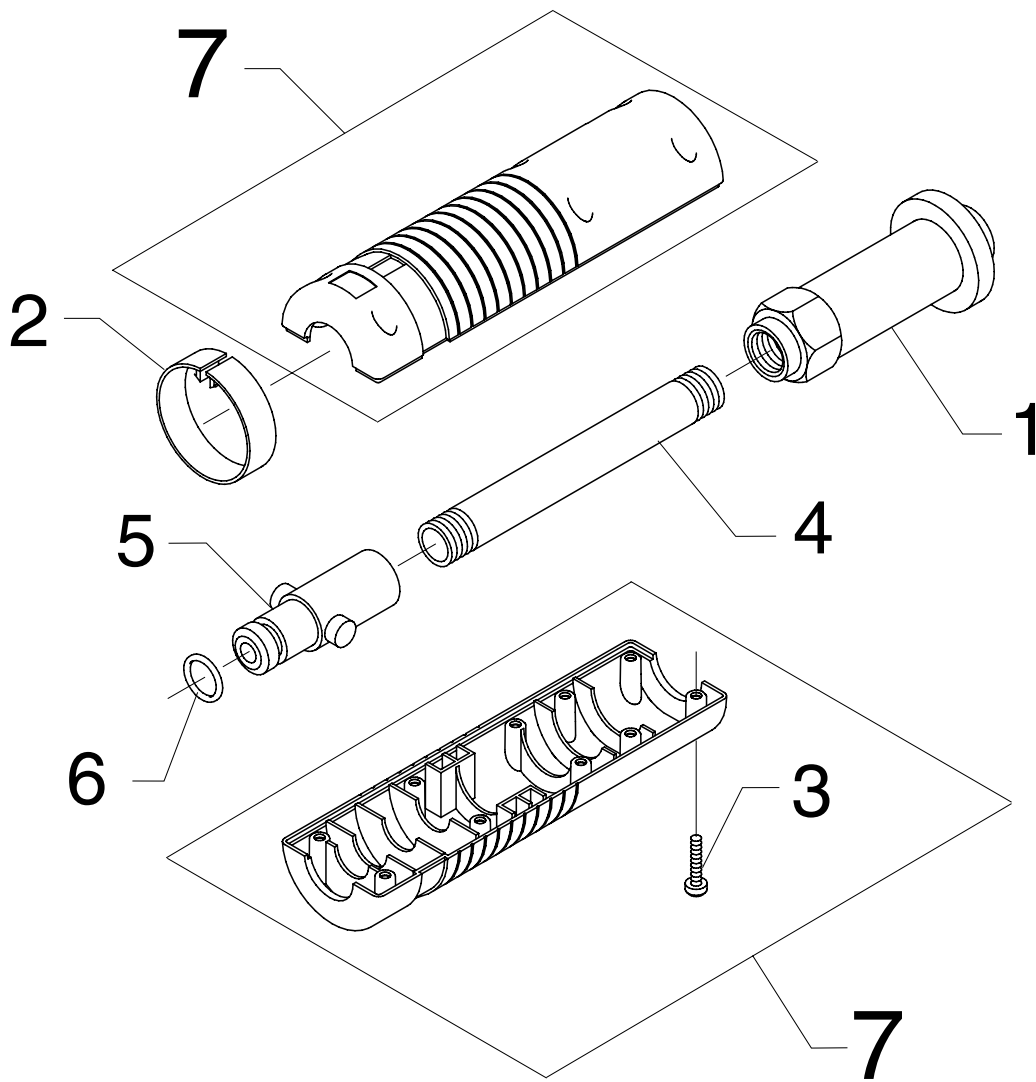

Pos.	No.	Description	Comment	Ultimate
-	6411054	POWERSPEED spray lance green		
1	6526045	Nozzle unit, green		1
2	6526046	Nozzle indication ring, green		1
3	1814585	Screw		8
4	6526048	Tube		1
5	6525221	Nipple		1
6	3004279	O-Ring		1
7	6526047	Kit, shells for spray lance		1