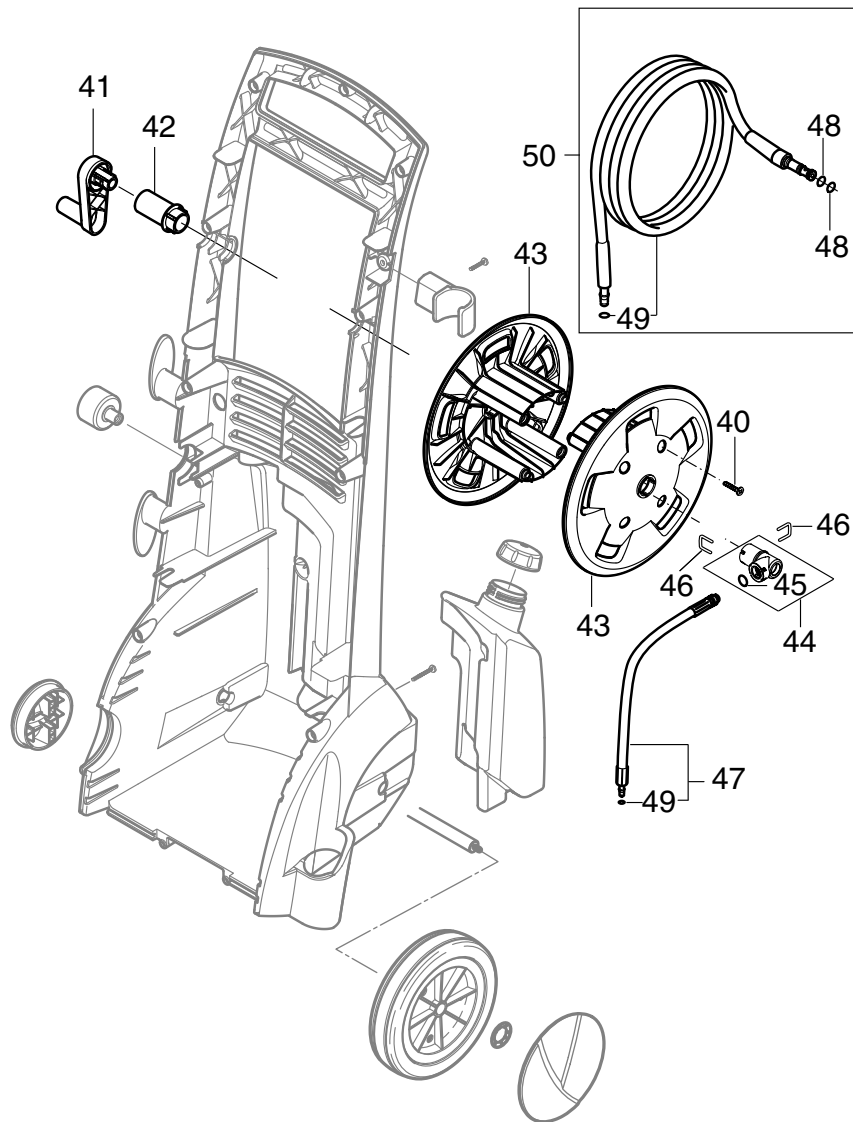

Gerni

- danish cleaning power

Ultimate 130.1

EN Spare parts

Chassis

Pos.	No.	Description	Comment	Ultimate
1	126526280	Cabinet front		1
2	1402809	Quick coupling male		1
3	6528565	Support foot right		1
4	6528566	Support foot left		1
5	126526281	Rotary knob		1
6	1803451	Screw 4x10mm		2
7	126526282	Rotary knob		1
8	1814730	Screw 35x10B		2
9	9868	O-ring 10,0x2,5		1
10	6528416	Cover for electric box		1
11	1814585	Screw K30x12 TORX		1
12	1814725	Plug		1
13	1814741	Cable tie		1
14	3821793	Capasitor 50µf		1
15	301001058	Contact for start/stop		1
16	3004221	O-Ring Ø16x2,0		1
18	126528628	Dosing valve		1
✕ 19	5206040	Hose (L=1200)		1
20	1814679	Hose clip		1
✕ 21	5206054	Hose (L=670)		1
22	6528414	Packing cord		1
23	6528552	Chassis front black		1
24	6528573	Support for lance Ø38		1

✕ ATTENTION! - Lengths in metres - Please indicate required length when ordering!

Chassis

Pos.	No.	Description	Comment	Ultimate
25	1814732	Screw K50x18 WN1411		2
26	6521459	Cable with plug AUS/NZ		1
27	6528601	Gland		1
28	3800794	Nut G 11		1
29	6528559	Pressure gauge 0-135 bar		1
30	6528435	Pressure regulation knob		1
31	6528561	Motor shield, rear part		1
32	6528562	Cabinet rear part, black		1
33	6528411	Cap, detergent tank		1
34	6400240	Filter		1
35	6528557	Detergent tank		1
36	6522842	Axle Ø15x333mm		1
37	1814722	Screw K50x35 WN1451		2
38	126526283	Wheel cap		2
39	1814643	Lockwasher		2
40	6528568	Wheel, Ø200mm		2
41	1814601	Screw K50x18 WN1451		31

Hose reel

Pos.	No.	Description	Comment	
40	1814601	Screw K50x18 WN1451		4
41	6528569	Hose reel handle		1
42	6528571	Adaptor		1
43	6528570	Hose reel		2
44	6127006	Connector complett		1
45	3002144	O-ring 14,3x2,4 Nit.70SH		1
46	6526487	Lock bracket		2
47	6528584	Connection hose		1
48	3004321	O-ring PUR 10x2		2
49	3004304	O-ring 5,1x1,6 Vit. 90SH		2
50	6528610	Hose compl. steelarm 10m		1
50	6528611	Hose compl. steelarm 15m		1