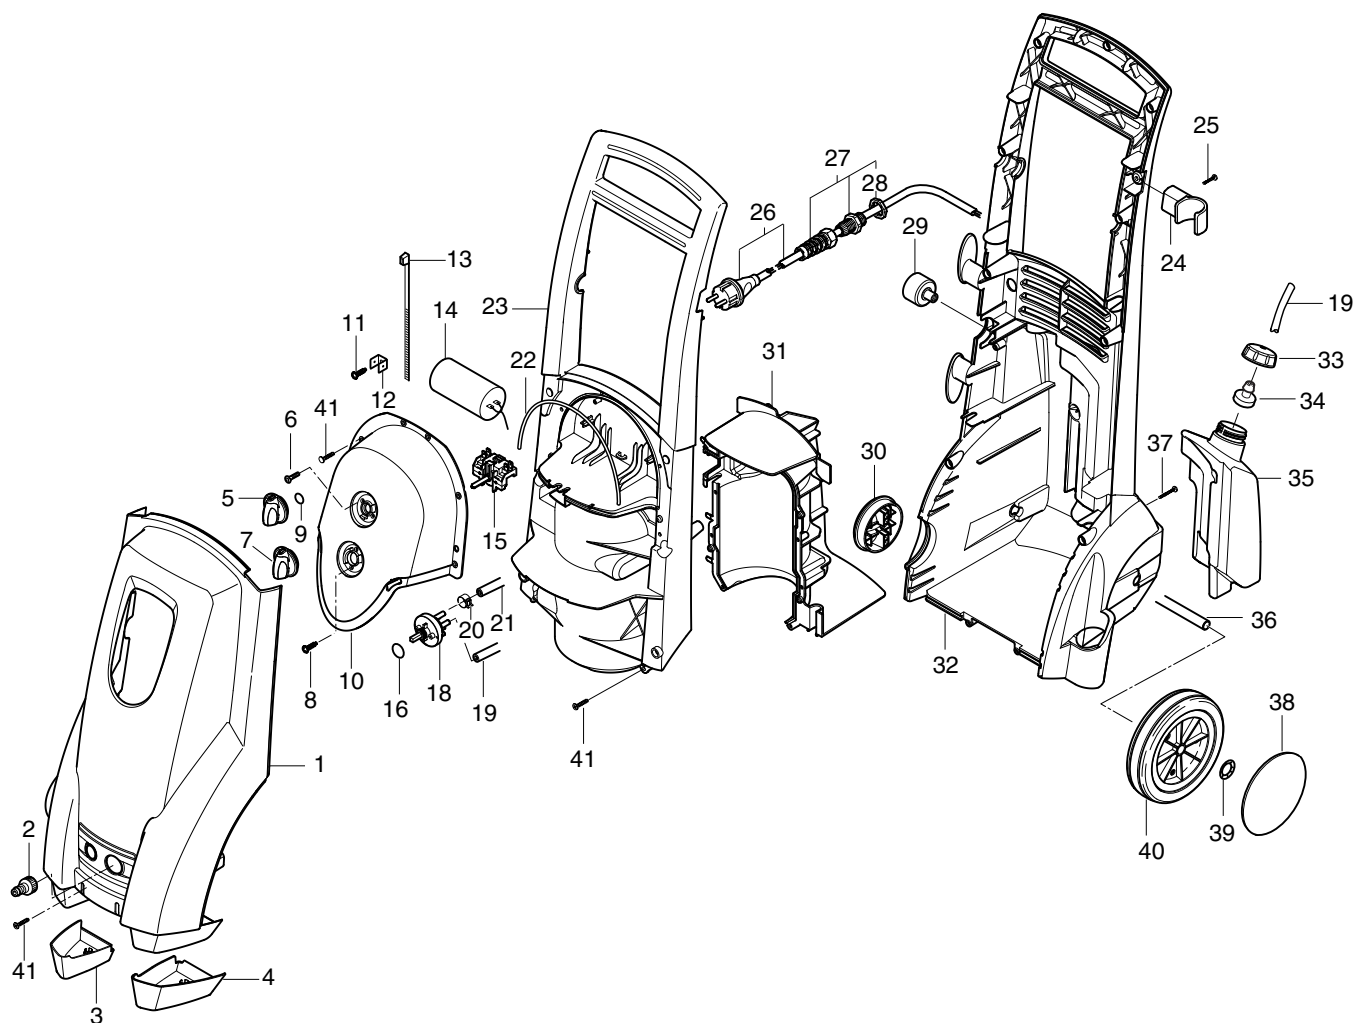

Gerni

- danish cleaning power

Ultimate 130.1

EN Spare parts

Chassis

Pos.	No.	Description	Comment	Ultimate
1	126526280	Cabinet front		1
2	1402809	Quick coupling male		1
3	6528565	Support foot right		1
4	6528566	Support foot left		1
5	126526281	Rotary knob		1
6	1803451	Screw 4x10mm		2
7	126526282	Rotary knob		1
8	1814730	Screw 35x10B		2
9	9868	O-ring 10,0x2,5		1
10	6528416	Cover for electric box		1
11	1814585	Screw K30x12 TORX		1
12	1814725	Plug		1
13	1814741	Cable tie		1
14	3821793	Capasitor 50µf		1
15	301001058	Contact for start/stop		1
16	3004221	O-Ring Ø16x2,0		1
18	126528628	Dosing valve		1
✕ 19	5206040	Hose (L=1200)		1
20	1814679	Hose clip		1
✕ 21	5206054	Hose (L=670)		1
22	6528414	Packing cord		1
23	6528552	Chassis front black		1
24	6528573	Support for lance Ø38		1

✕ ATTENTION! - Lengths in metres - Please indicate required length when ordering!

Chassis

Pos.	No.	Description	Comment	Ultimate
25	1814732	Screw K50x18 WN1411		2
26	6521459	Cable with plug AUS/NZ		1
27	6528601	Gland		1
28	3800794	Nut G 11		1
29	6528559	Pressure gauge 0-135 bar		1
30	6528435	Pressure regulation knob		1
31	6528561	Motor shield, rear part		1
32	6528562	Cabinet rear part, black		1
33	6528411	Cap, detergent tank		1
34	6400240	Filter		1
35	6528557	Detergent tank		1
36	6522842	Axle Ø15x333mm		1
37	1814722	Screw K50x35 WN1451		2
38	126526283	Wheel cap		2
39	1814643	Lockwasher		2
40	6528568	Wheel, Ø200mm		2
41	1814601	Screw K50x18 WN1451		31

Hose reel

Pos.	No.	Description	Comment	
40	1814601	Screw K50x18 WN1451		4
41	6528569	Hose reel handle		1
42	6528571	Adaptor		1
43	6528570	Hose reel		2
44	6127006	Connector complett		1
45	3002144	O-ring 14,3x2,4 Nit.70SH		1
46	6526487	Lock bracket		2
47	6528584	Connection hose		1
48	3004321	O-ring PUR 10x2		2
49	3004304	O-ring 5,1x1,6 Vit. 90SH		2
50	6528610	Hose compl. steelarm 10m		1
50	6528611	Hose compl. steelarm 15m		1