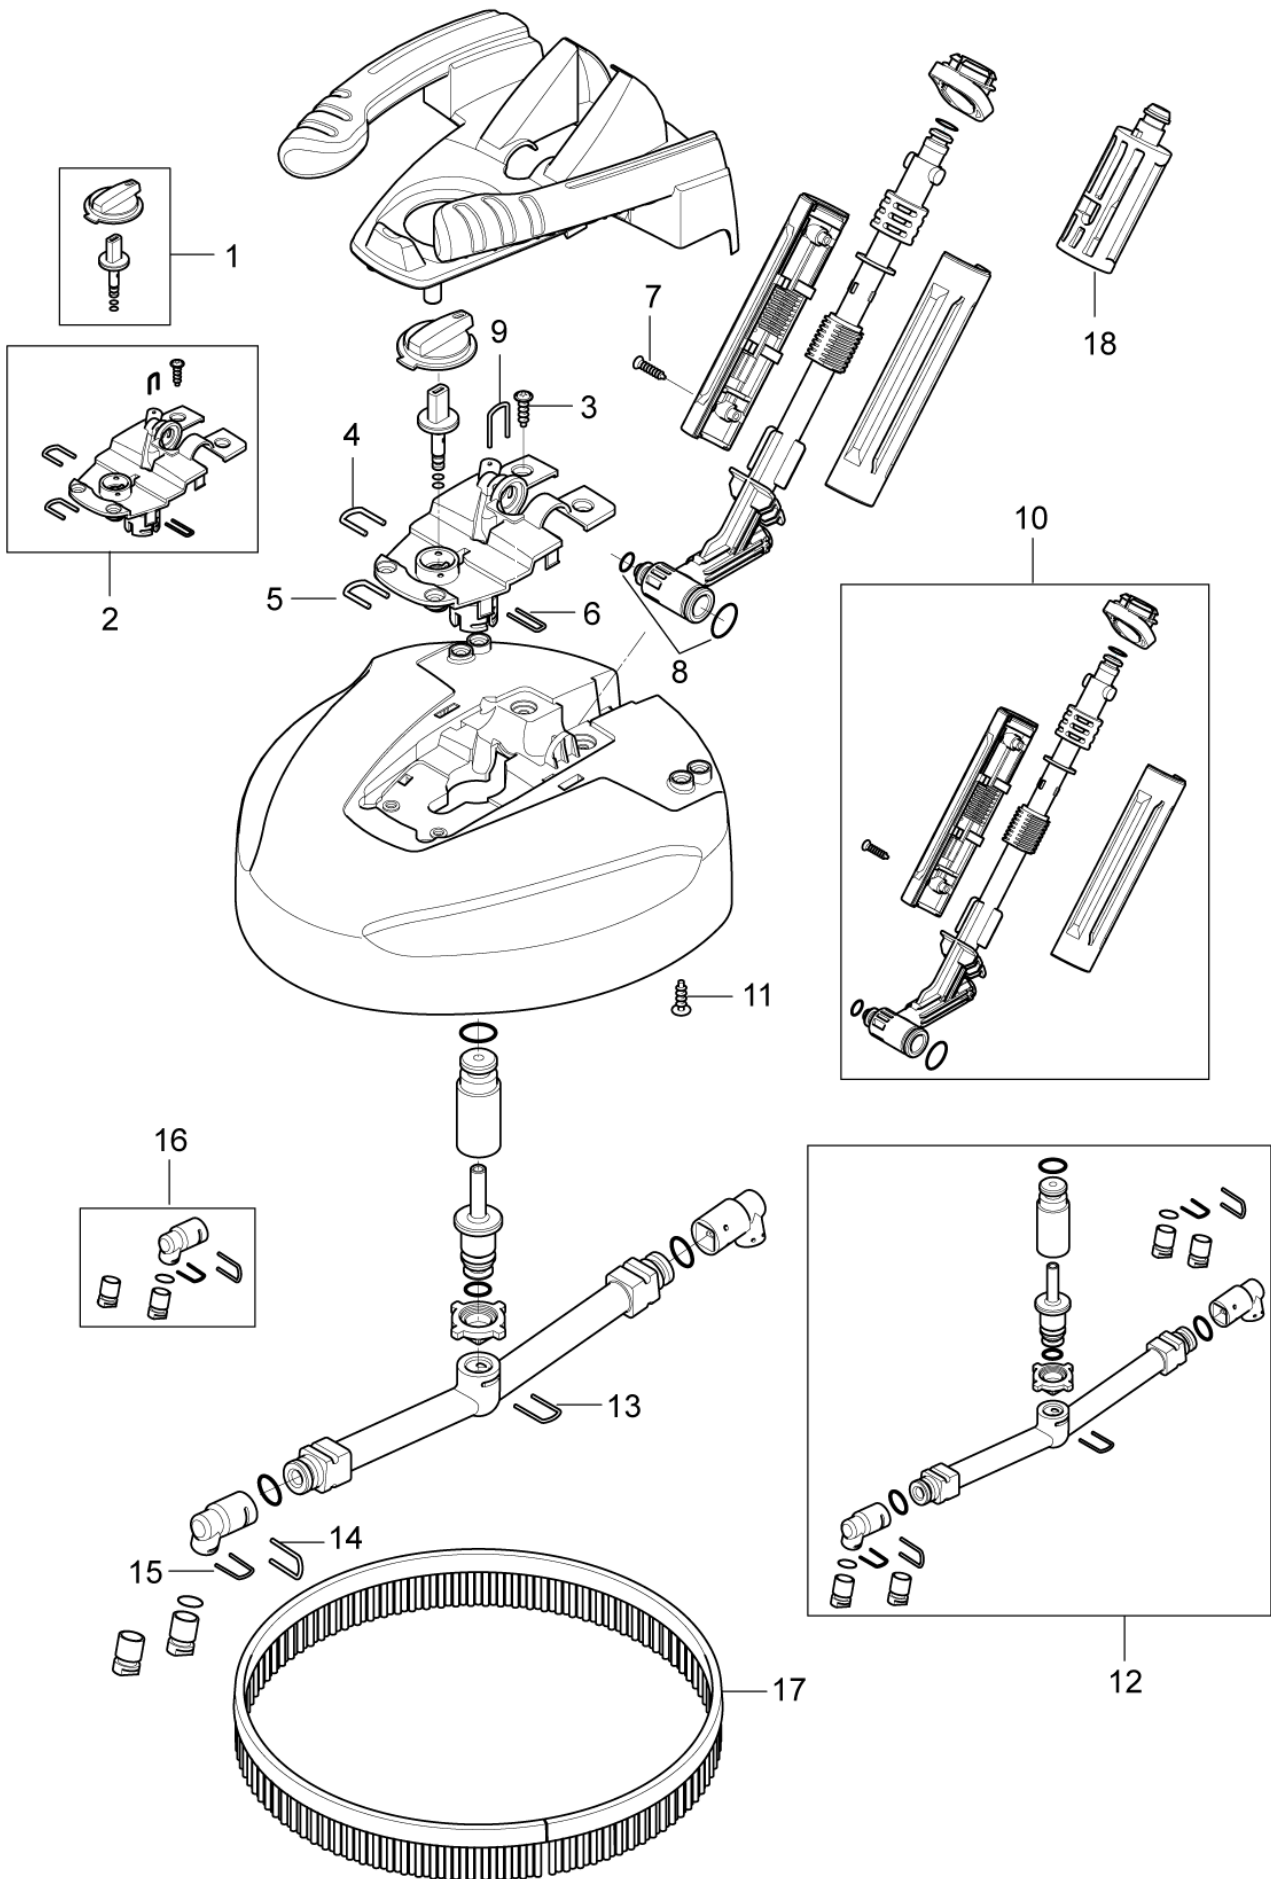

PATIO CLEANER PLUS

GERNI SUPER 140.2 PLUS

12-11-2012

Part List ID
GSUPER1402PATIOCLEAN05

11

PATIO CLEANER PLUS

GERNI SUPER 140.2 PLUS

12-11-2012

Part List ID
GSUPER1402PATIIOCLEAN05

12

Pos	Part no.	Qty	Description
1	128342002	1	GERNI POWER CONTROL KIT
2	127440103	1	RA101 CABINET KIT
3	101814782	1	SCREW K50X18 WN 1451 TORX 20
4	127440111	1	U-PIN FOR PISTON
5	6411552	1	LOCK STAPLE
6	127440112	1	U-PIN FOR BEARING
7	1814585	1	PT-SCREW K30X12 WN1452 - BLACK TORX
8	127440114	1	O-RING FOR NIPPLE 5.5X1.5 SH90
9	127440115	1	U-PIN F NIPPLE BASE
10	128342003	1	GERNI LOCK KIT
11	101814782	1	SCREW K50X18 WN 1451 TORX 20
12	127440106	1	ALTO ROTOR ARM KIT
13	127440116	1	U-PIN F NOZZLE AXLE
14	127440117	1	U-PIN F NOZZLE SEAT
15	127440116	1	U-PIN F NOZZLE AXLE
16	127440104	1	ALTO NOZZLE SEAT KIT
17	127440118	1	BRUSH RING
18	126412104	1	ADAPTER