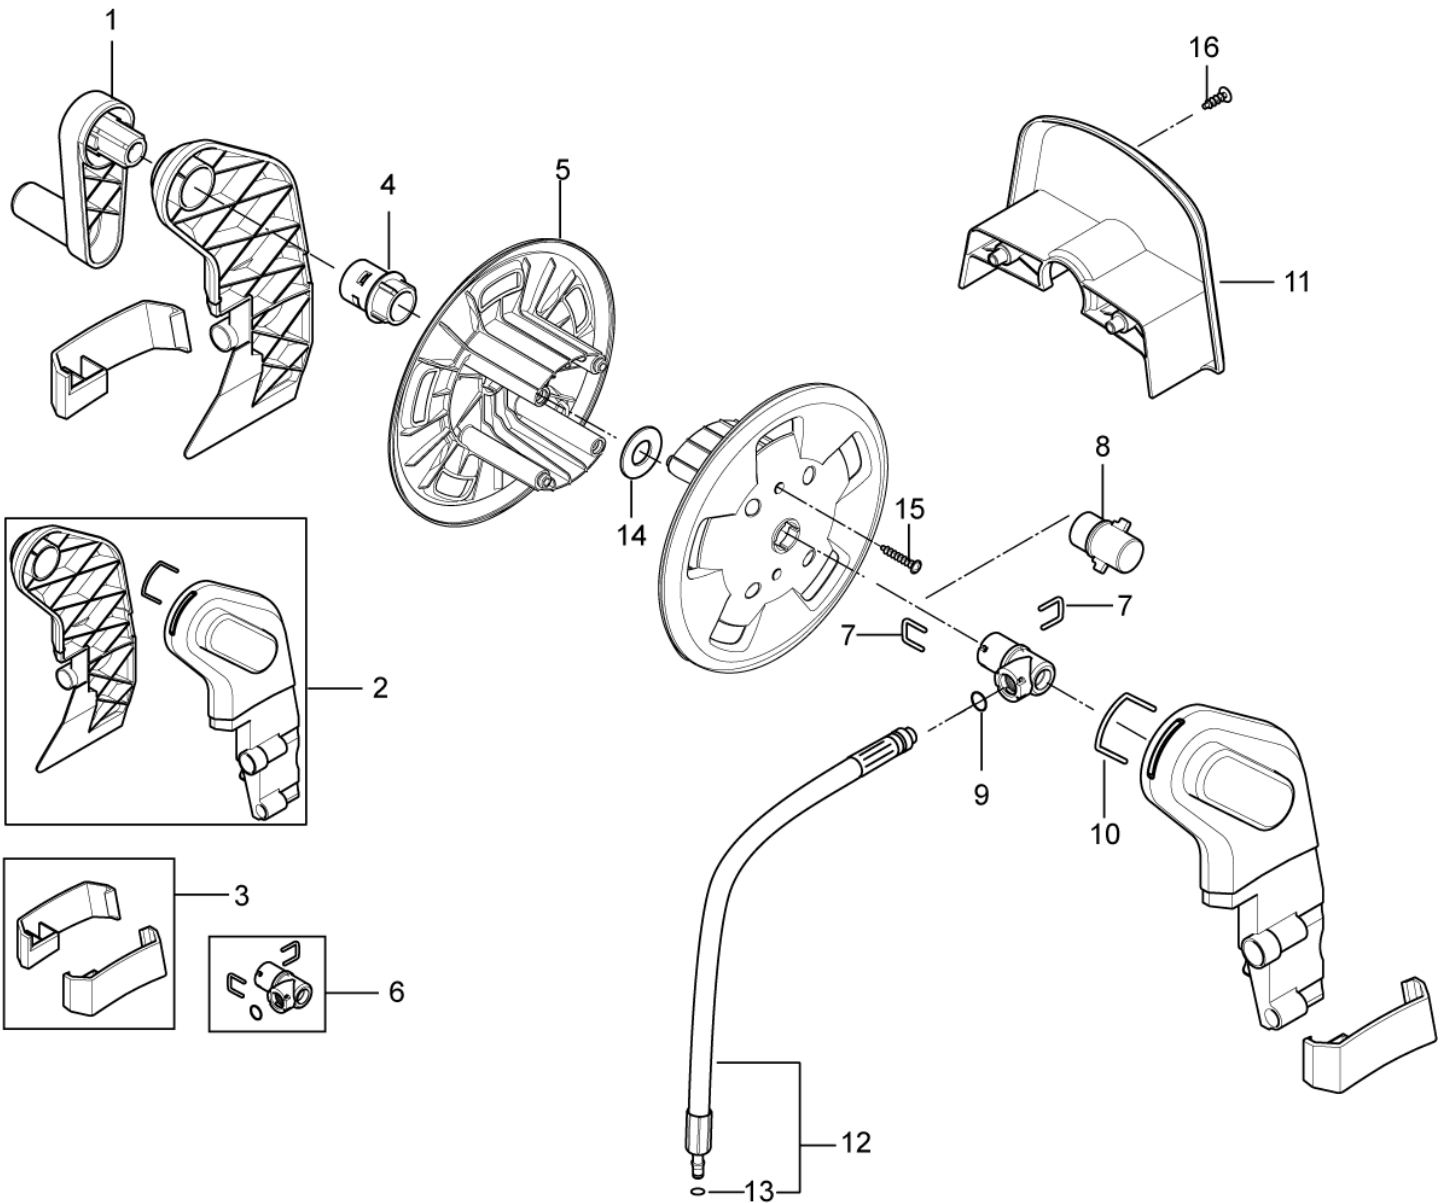

# Hose reel

GERNI SUPER 140.2 PLUS

12-11-2012

Part List ID  
GSUPER1402PU3

6

Pos	Part no.	Qty	Description
1	6528569	1	HOSE REEL HANDL
2	127444008	1	HOSE REEL SUPPORT
3	127444009	1	HOSE REEL SUPPORT BRACKET
4	127440225	1	AXLE FOR HOSE REEL
5	126486719	2	HOSE REEL HALF PART
6	127440011	1	ADAPTOR SYSTEM ALTO
7	6526487	2	LOCK BRACKET SS
8	128300063	1	AXLE FOR HOSE REEL
9	3002144	1	O-RING 14.3X2.4 NITRIL 70 SH
10	127440229	1	LOCK BRACKET
11	127440230	1	HOSE HOOK BACK
12	127440231	1	CONNECTION HOSE
13	3004108	1	O-RING 5.28X1.78 NITRIL 90 SH
14	127440233	1	DISK FOR HOSE REEL
15	1814722	2	SCREW K50X35 WN1451 TORX
16	121814753	2	SCREW KB50X25 WN1411