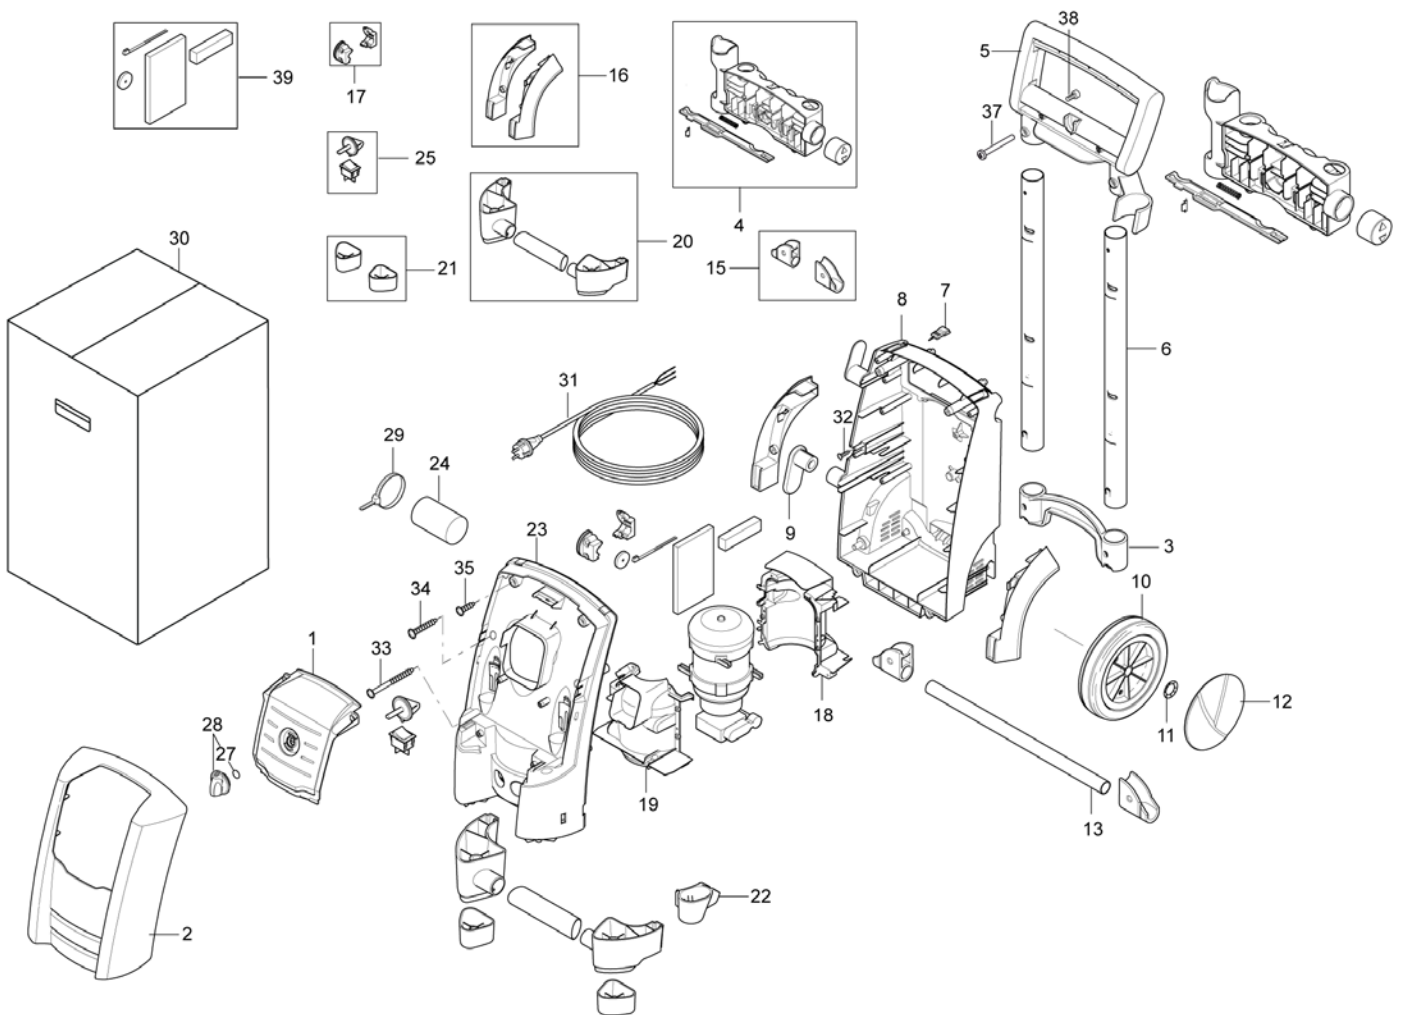

Overview

GERNI SUPER 140.2 PLUS

12-11-2012

Part List ID
GSUPER1402P02

3

Overview

GERNI SUPER 140.2 PLUS

12-11-2012

Part List ID
GSUPER1402P02

4

Pos	Part no.	Qty	Description
1	127440015	1	SWITCH COVER NILFISK
2	128342000	1	CABINET SUPER130.2
2	128342001	1	CABINET SUPER 140.2
3	127440224	1	HANDLE BRIDGE
4	128500092	1	ACCESSORIES STORAGE GREEN
5	127440203	1	HANDLE
6	127440204	1	AL TUBE
7	127440205	1	CLEANING TOOL BLACK
8	127440206	1	CHASSIS BACK
9	127440208	1	ROTARY CABLE HOOK
10	127440209	2	WHEEL
11	127440210	2	LOCK WASHER
12	126526278	2	WHEEL CAP SUPER.GREEN
13	127440212	1	WHEEL AXLE LOCK
15	127444002	1	WHEEL AXLE LOCKER
16	127444003	1	MUD CAP SYSTEM
17	127444004	1	CABLE FASTEN
18	127440214	1	MP COVER BACK
19	127440215	1	MP COVER FRONT
20	127444005	1	HIGH FOOT WITH GRIPE
21	127441006	1	LOW FOOT SYSTEM
22	127440216	1	LANCE HOLDER BOTTOM
23	103821790	1	CAPACITOR 25UF M. 440MM CABLE
24	127440219	1	CAPACITOR 30UF
25	127444007	1	SWITCH SYSTEM
27	9868	1	O-RING 10.2X2.5 NBR 70
28	126526281	1	ROTARY KNOB S/S
29	1814741	1	CABLE TIE
31	128300194	1	ELECTRIC CABLE AUS/NZ/AR
32	121814813	2	SCREW K40X25
33	121814814	2	SCREW K50X65
34	1814722	2	SCREW K50X35 WN1451 TORX
35	101814782	2	SCREW K50X18 WN 1451 TORX 20
37	121814804	2	NUT FOR HANDLE M4X35 DZN1587
38	121814805	2	SCREW M4X8 CROSS DZN7985
39	128500237	1	SPARE PART KIT IPX5 FOAM