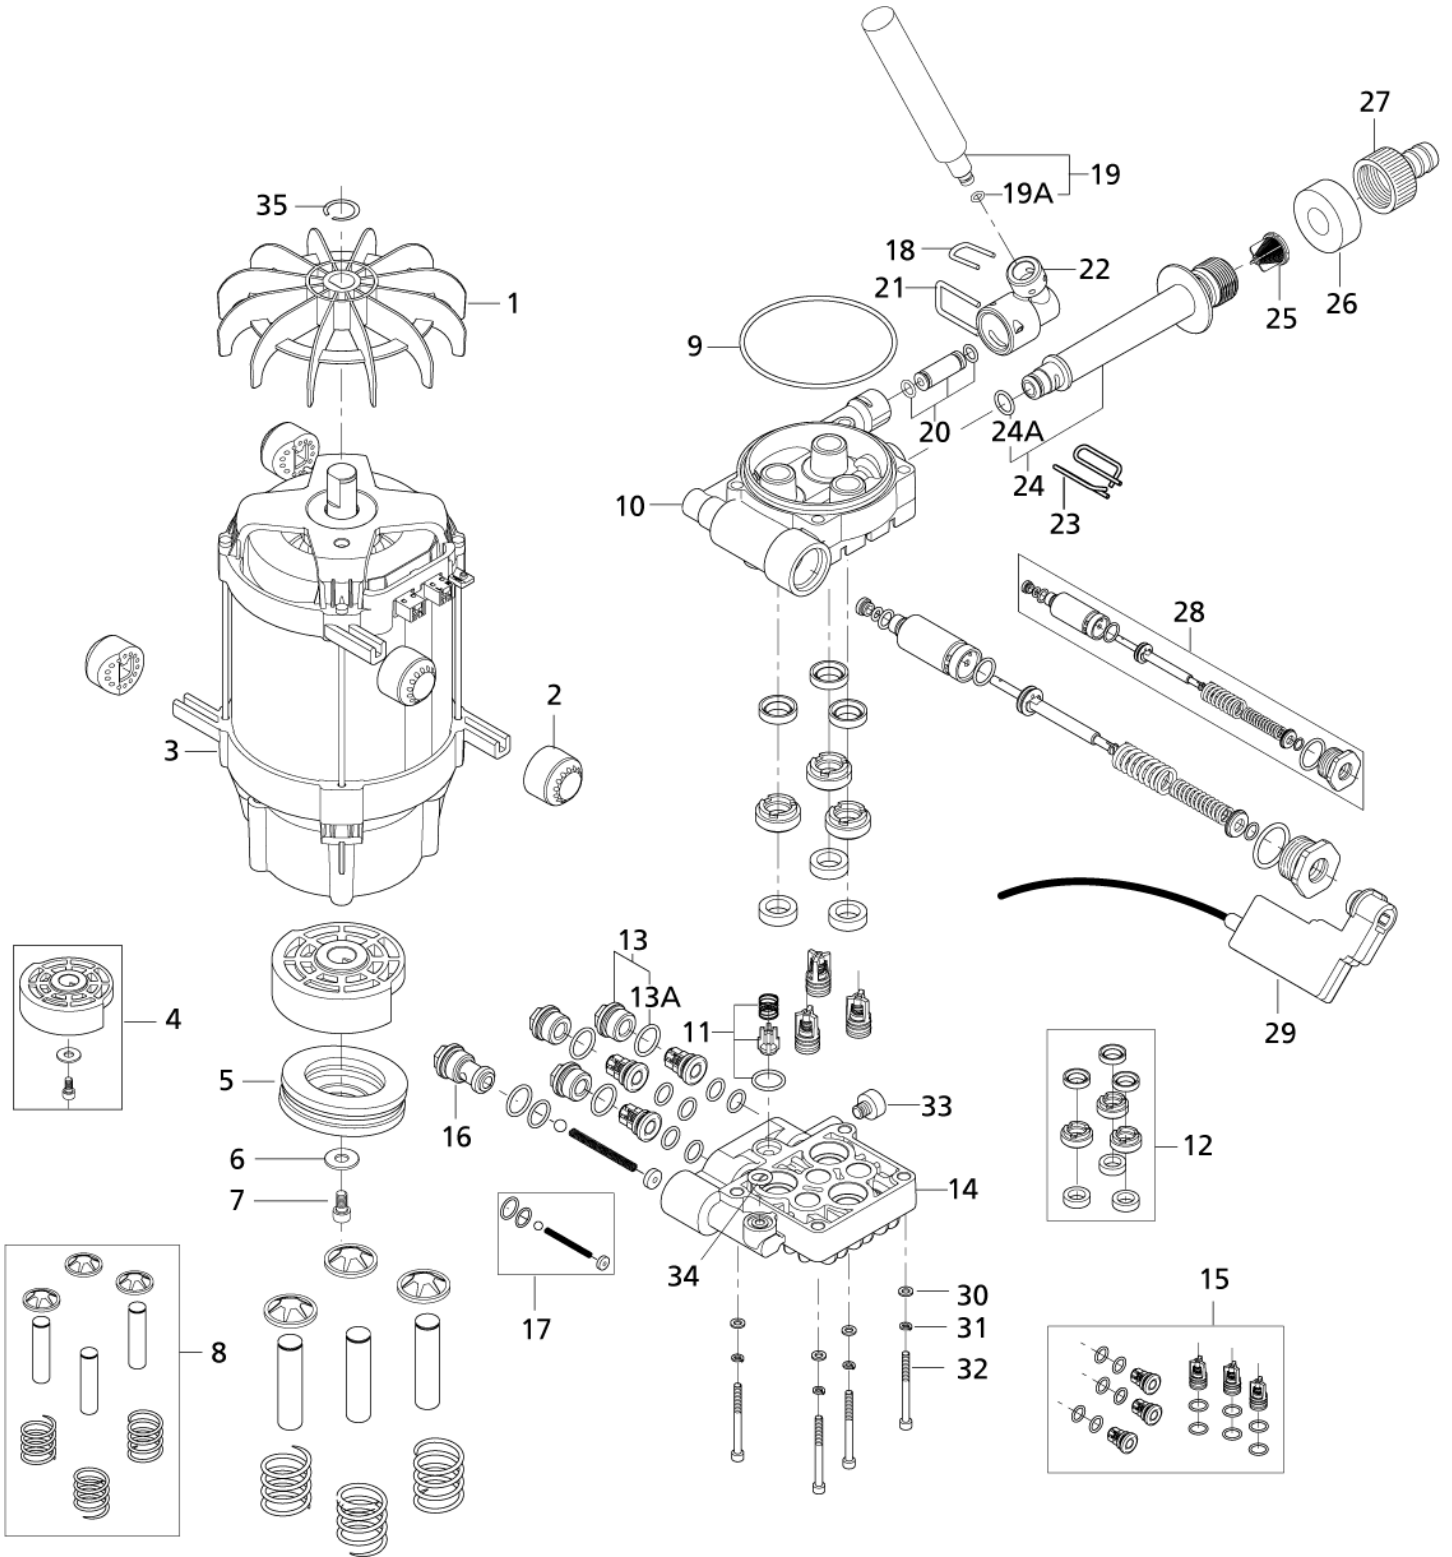

Motor pump unit

GERNI SUPER 140.2 PLUS

12-11-2012

Part List ID
GSUPER1402P04

7

Motor pump unit

GERNI SUPER 140.2 PLUS

12-11-2012

Part List ID
GSUPER1402P04

8

Pos	Part no.	Qty	Description
1	127500040	1	NEW FAN
2	6524050	4	RACK FOR MOTOR
3	127500038	1	MOTOR 1.7KW
3	127500039	1	MOTOR 2.1KW
4	127500030	1	WOBBLE DISK 6.6 DEGREES 1,7KW
4	127500031	1	WOBBLE DISK 7.5 DEGREES 1,9KW 2,1KW
5	127500032	1	THRUST BALL BEARING
6	127130066	1	WASHER D22XD6.4X1.5
7	3913	1	SCREW M6X12
8	127500003	1	PISTON COMPLETE 3PCS
9	128500289	1	O-RING 85X2.62 NR70
10	127500004	1	CYLINDER GUIDE
11	128342004	1	NON RETURN VALVE KIT OF NA1
12	127500037	1	SEALING PARTS SYSTEM
13	127500015	3	PLUG M18X1.5 WITH O-RING
14	127500034	1	CYLINDER HEAD
15	6526026	1	VALVE SYSTEM REPAIR KIT
16	127500005	1	EASY START PLUG
17	127440018	1	EASY START KIT
18	6525619	1	LOCK BRACKET. SMALL
19	127440231	1	CONNECTION HOSE
20	127500007	1	REDUCTION WITH O-RING
21	127500021	1	LOCK BRACKET
22	127500047	1	NA1 X-TRA OUTLET
23	126528532	1	LOCK BRACKET
24	127500035	1	WATER INLET
25	6528574	1	WATER FILTER COMPLETE
26	126486792	1	FOAM SEAL FOR OUTLET INLET
27	1402809	1	QUICK COUPLING MALE
28	128500323	1	S/S VALVE COMPLETE DIA 2.3MM
29	127500010	1	MICRO SWITCH BOX SYSTEM
30	127500029	4	WASHER
31	127500050	4	SPRING WASHER
32	127500071	4	SCREW M6X70 DIN 912 4PCS
33	3289	1	SET SCREW M8X10 DIN 913 B R
34	3001211	1	O-RING 9.6X2.4 NITRIL 70SH
34	6411218	1	BAG WITH 10 O-RINGS 3001211
35	127500051	1	LOCK RING
13A	3004221	3	O-RING 16X2 NITRIL 70 SHORE
19A	3004108	1	O-RING 5.28X1.78 NITRIL 90 SH
24A	127130107	1	O-RING 11.5X1.9 SH70