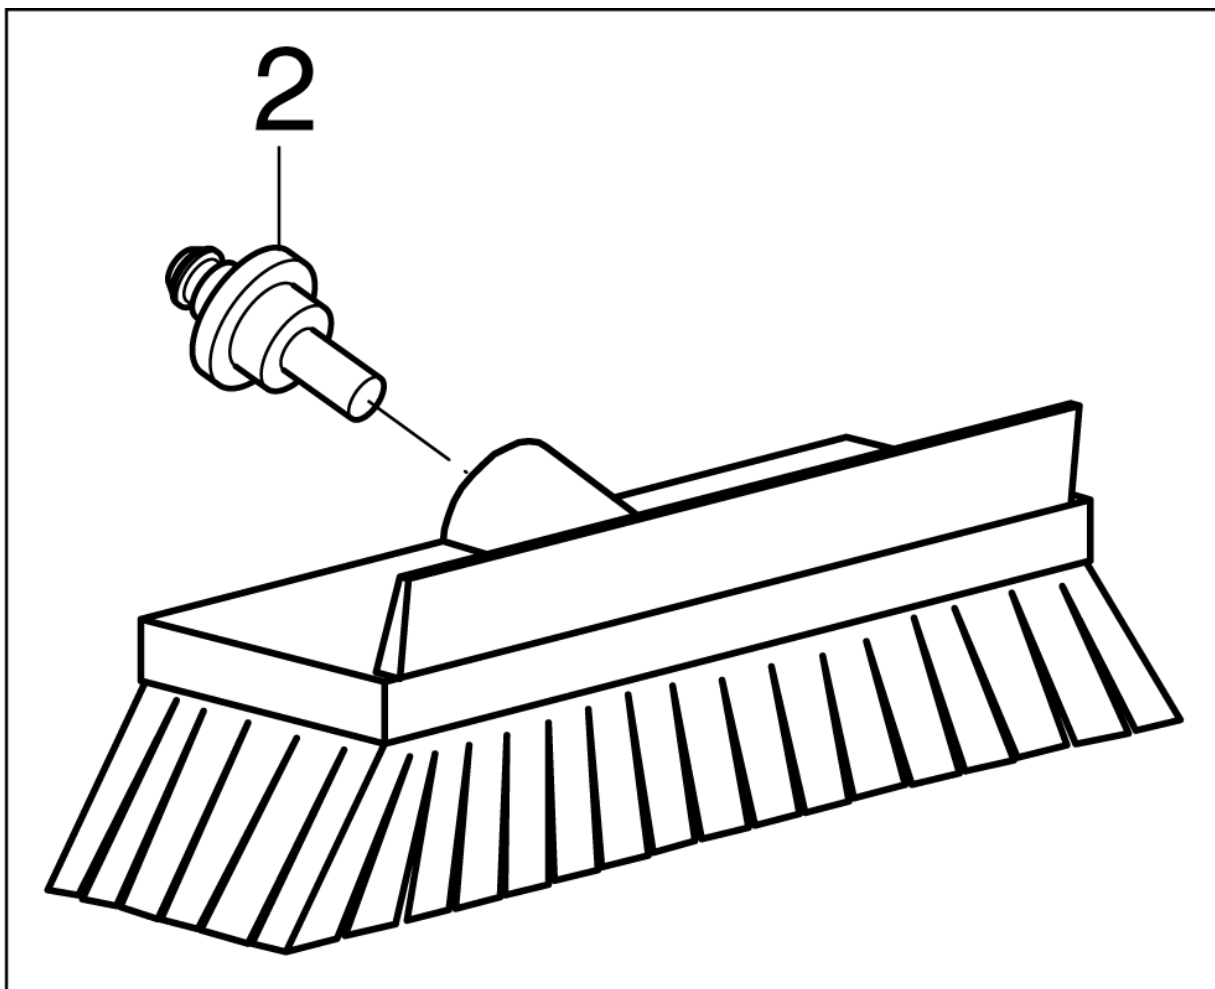

Auto brush Click and Clean

GERNI SUPER 140.2 PLUS

12-11-2012

Part List ID
GSUPERAUTOBRUSHCC

13

1

Auto brush Click and Clean

GERNI SUPER 140.2 PLUS

12-11-2012

Part List ID
GSUPERAU1OBRUSHCC

14

Pos	Part no.	Qty	Description
1	6411131	1	AUTOBRUSH ALONE
2	106412512	1	NIPPLE COMPLETE - AUTO BRUSH