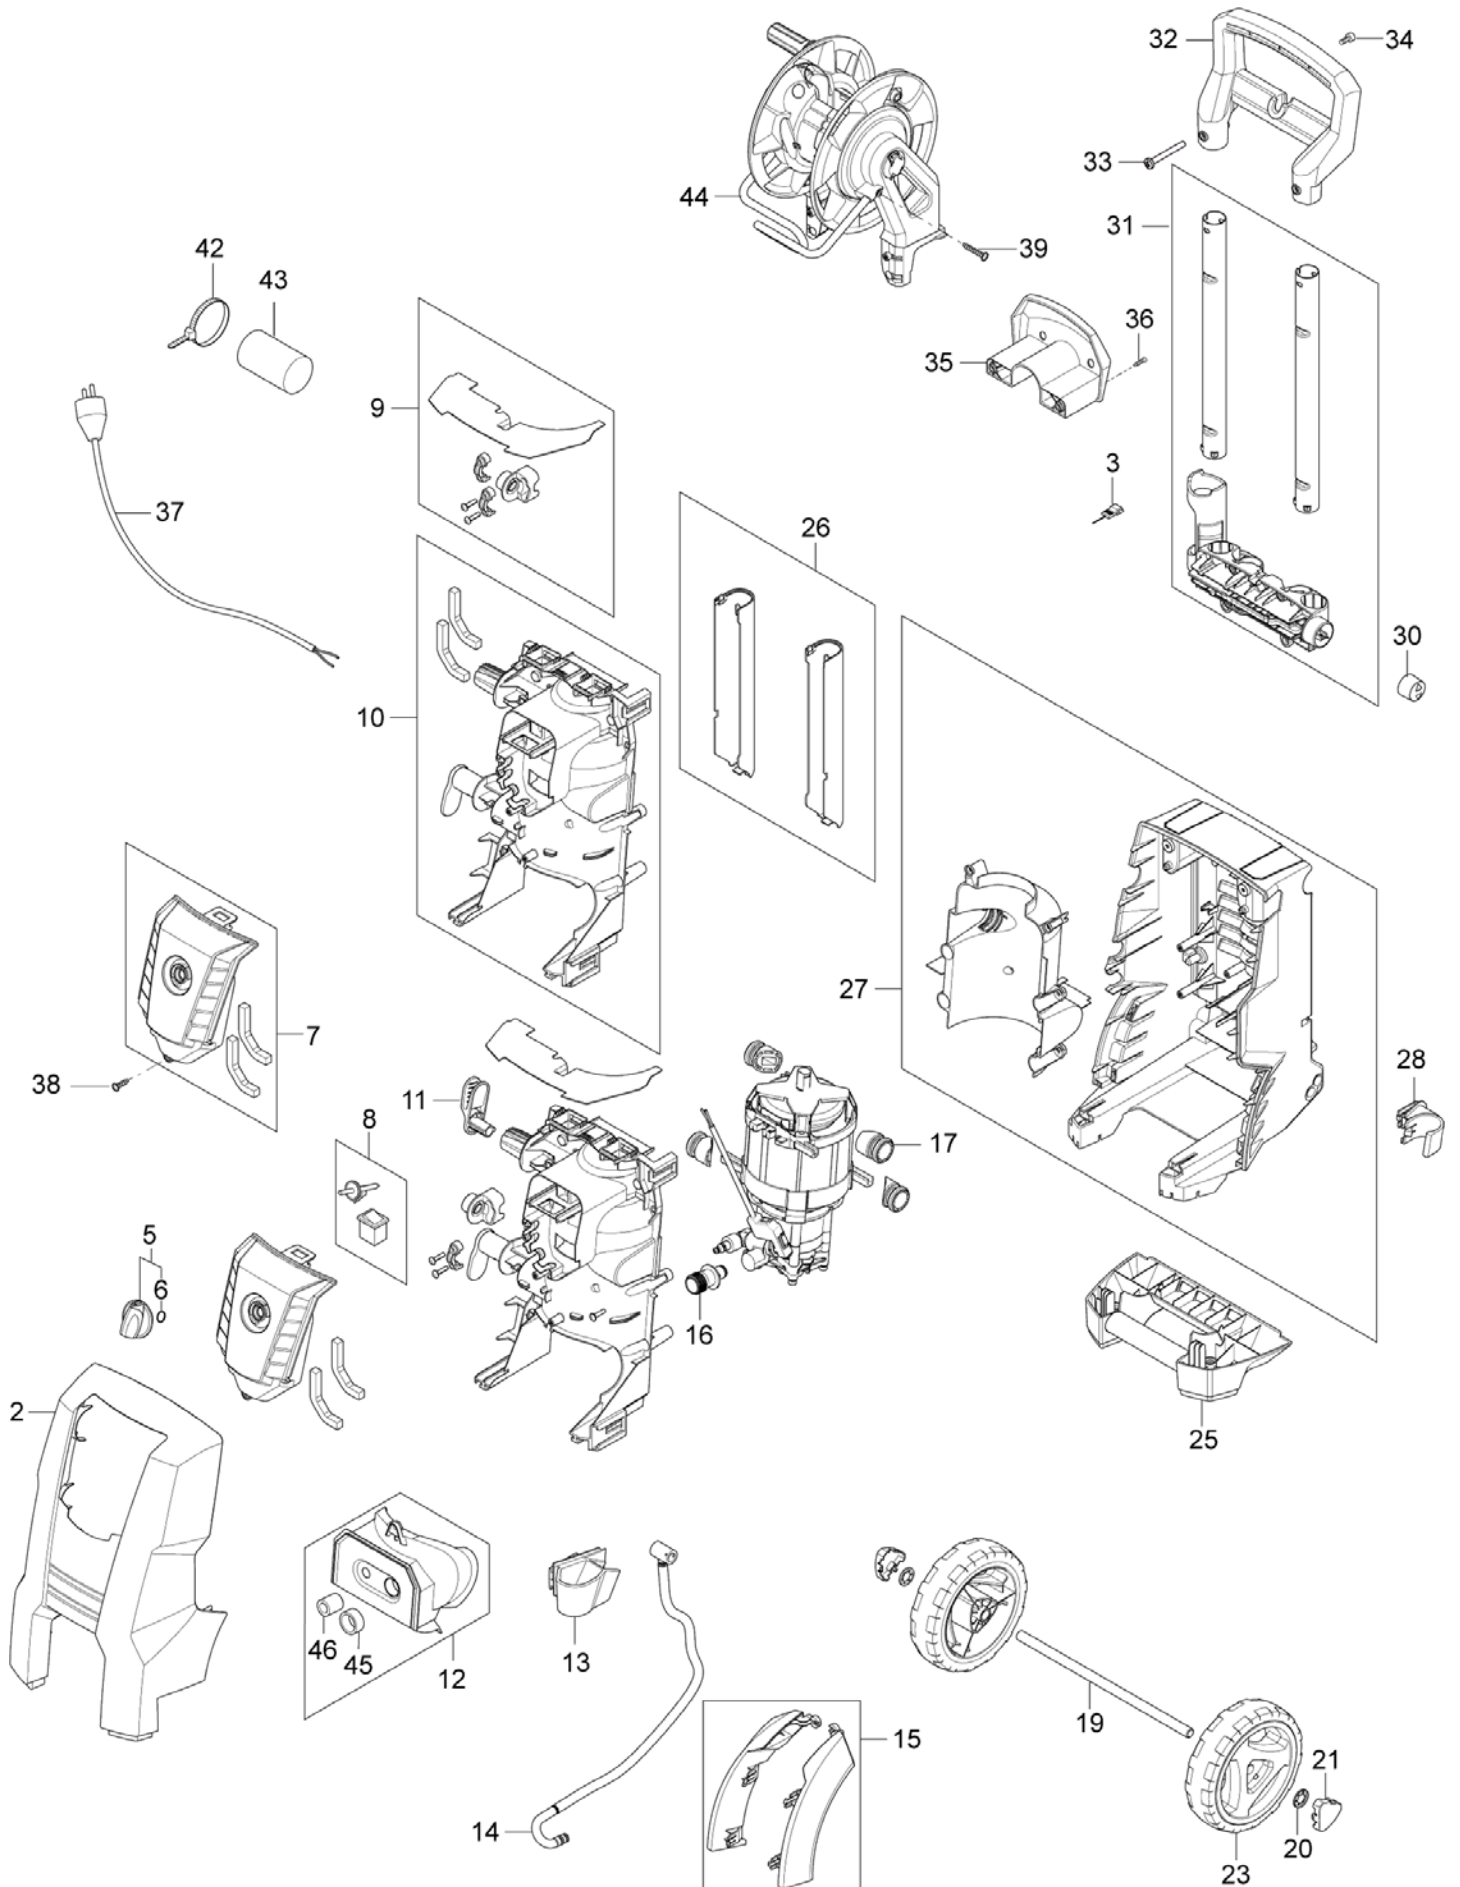

Overview

Gerni SUPER 130.3, 135.3, 140.3, 145.3 Works

18-08-2014

Part List ID
GS130302

3

Overview

Gerni SUPER 130.3, 135.3, 140.3,145.3 Works

18-08-2014

Part List ID
GS130302

4

Pos	Part no.	Qty	Description	
03	6520844	1	CLEANING TOOL BLACK	
06	9868	1	O-RING 10.2X2.5 NBR 70	
07	128500548	1	SWITCH BOX	
08	128500507	1	SWITCH ON/OFF WITH SHAFT	
09	128500508	1	CABLE RELIEF KIT	
10	128500509	1	FRONT STRUCTURAL WITH GASKET	
12	128500550	1	IN/OUTLET COVER KIT BLACK STD	black STD
12	128500551	1	IN/OUTLET COVER KIT BLACK XTRA	black XTRA
13	128500512	1	LANCE HOLDER	
14	128500513	1	INTERNAL HOSE XTRA	X-TRA
15	128500514	1	WHEEL MUDGUARD	
16	128500515	1	WATER INLET NA01	
17	128500604	1	VIBRATION DAMPER	
19	128500517	1	WHEEL AXLE	
20	127440210	1	LOCK WASHER	
21	128500552	1	WHEEL CAP	
23	128500553	1	WHEEL	
25	128500520	1	FRONT FOOT HIGH	
26	128500521	1	TUBE GUIDES	
27	128500522	1	MPU BACK COVER AND CHASSIS	
28	128500523	1	LANCE HOLDER TOP	
31	128500526	1	HANDLE TUBE AND ACC STORAGE	
32	128500527	1	HANDLE	
33	128500528	1	NUT FOR HANDLE LOCK	
34	128500529	1	SCREW M4X8 ISO7045 A2-50-H PH	
35	128500530	1	HOSE HOOK	
36	1814732	2	SCREW K50X18	
37	128500535	1	POWER CABLE AUS/NZ	
38	101814782	33	SCREW K50X18 WN 1412 GALVANIZED	
39	128500595	2	SCREW K50X35 WN1452 BLACK TORX	
42	1814741	1	CABLE TIE	
43	128500636	1	CAPACITOR 25UF	
44		1	NOTE COMMENT	Hose reel complete
45	128500578	1	INLET GASKET	
46	128500579	1	OUTLET GASKET