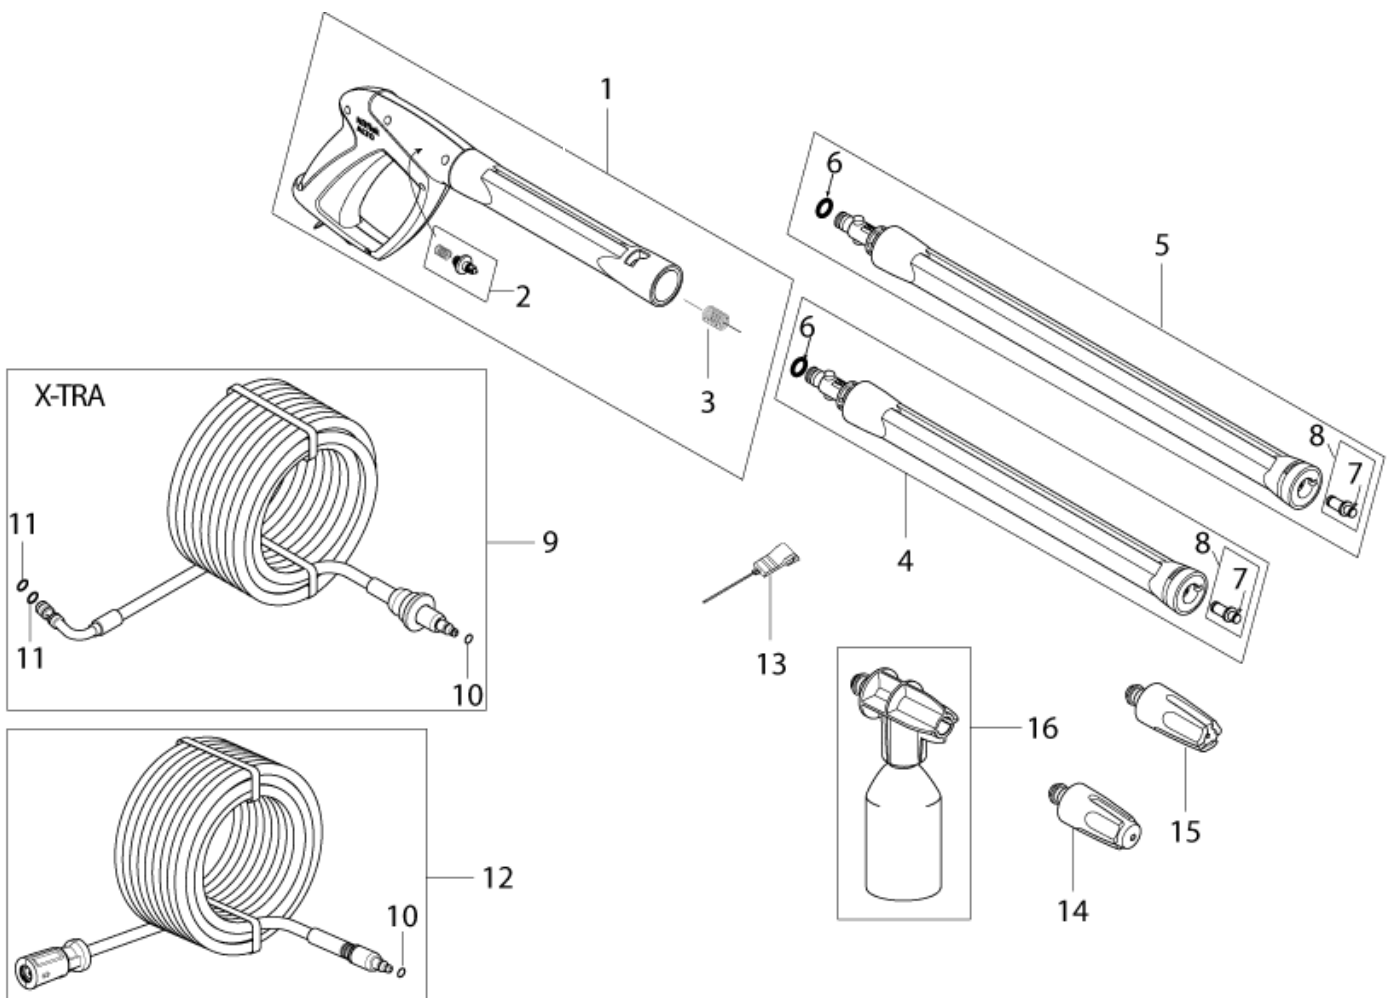

Accessories

Gerni SUPER 130.3, 135.3, 140.3, 145.3 Works

18-08-2014

Part List ID
GS130308

9

Accessories

Gerni SUPER 130.3, 135.3, 140.3, 145.3 Works

18-08-2014

Part List ID
GS130308

10

Pos	Part no.	Qty	Description	
1	128500058	1	G4 GUN HANDLE GREEN SP	
2	126481133	1	KIT F. G3 GUN SPRING VALVE	
3	126481126	1	SPRING F. INTERMEDIATE TUBE	
4	128500059	1	G4 NOZZLE TUBE GREEN SP	
5	128500074	1	G4 C C SPRAY LANCE LONG VER.	
6	126481125	1	O-RING F.LANCES	
7	3004312	1	O-RING 7X1.2 NITRIL 90 SHORE	
8	126481109	1	LOW PRESSURE NOZZLE W.O-RINGS	
9	128500654	1	HOSE TEXTILE SOFT 9M FOR MODEL	X-tra
9	128500655	1	HOSE STEEL ARMED 9M FOR MODEL	X-tra
10	3004304	1	O-RING 5.1X1.6 VITON SH 90	
11	3004321	2	O-RING 10X2 ULTRATHIN	
12	128500651	1	HOSE TEXTILE SOFT 7M FOR MODEL	
12	128500652	1	HOSE TEXTILE SOFT 8M FOR MODEL	
12	128500653	1	HOSE STEEL ARMED 8M FOR MODEL	
13	6520844	1	CLEANING TOOL BLACK	
14	128500033	1	C C POWER SPEED TURQUOISE	
15	126481116	1	PR TORNADO YELLOW	130.3
15	126481120	1	PR TORNADO DARK BLUE	140.3
16	128500077	1	C C FOAMSPRAYER WITH BOTTLE