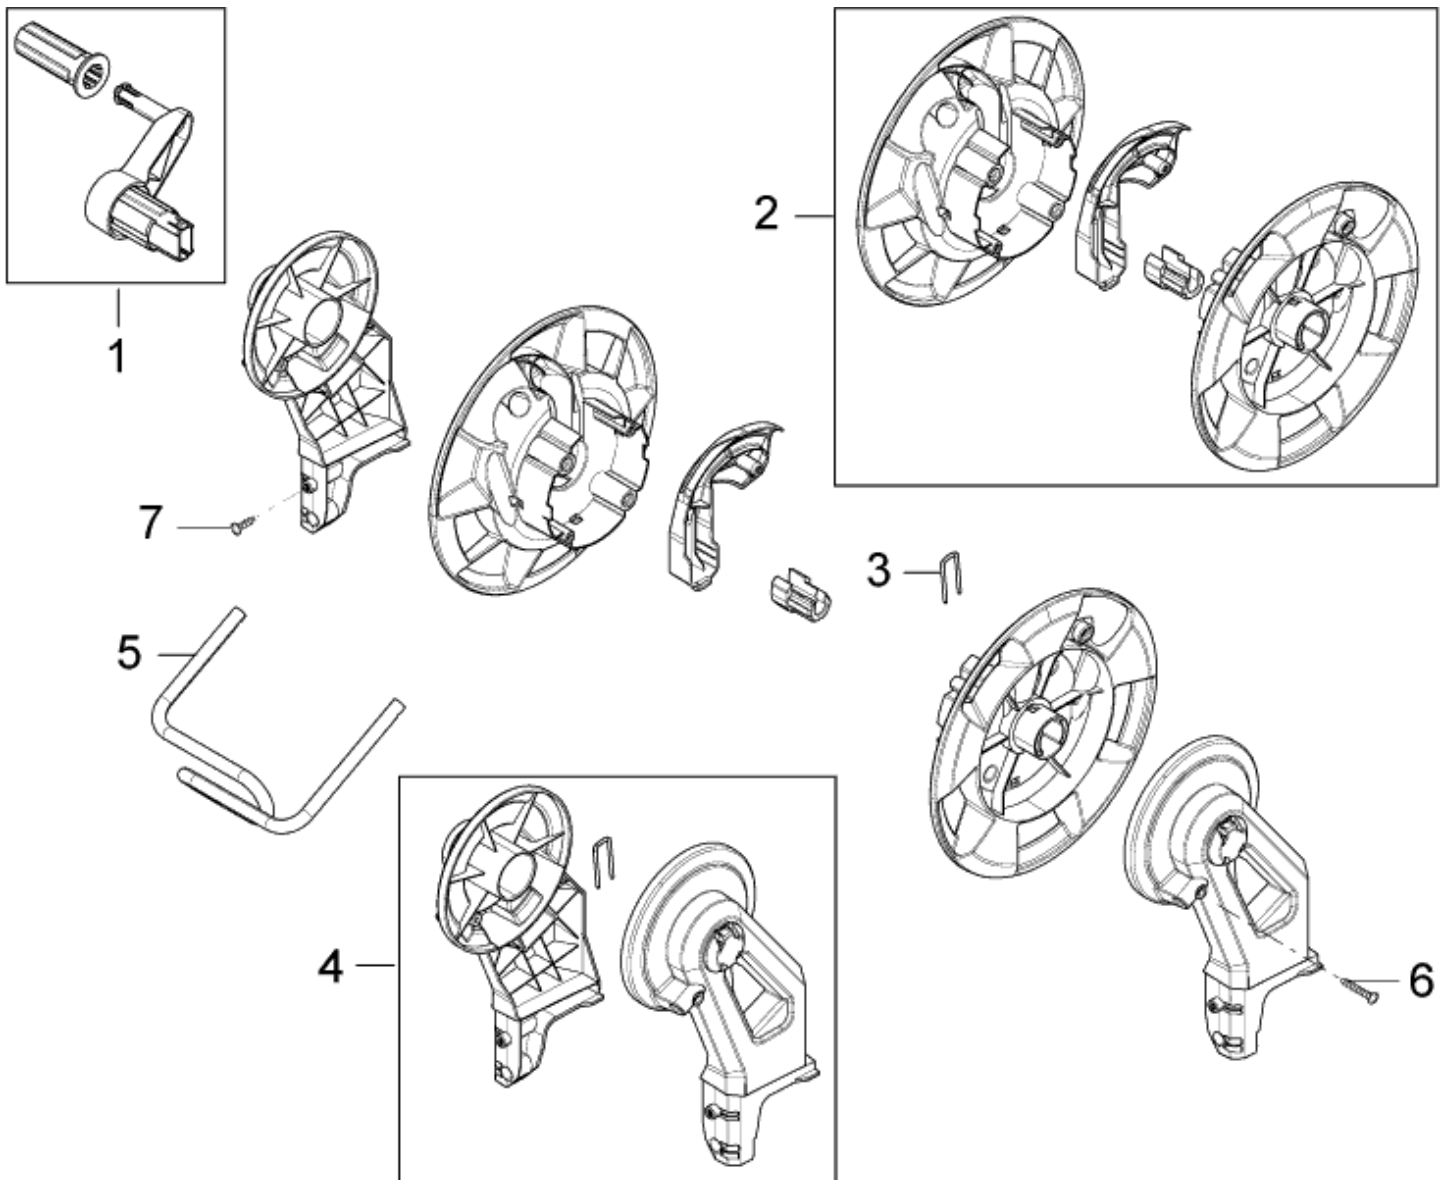

Hose reel

Gerni SUPER 130.3, 135.3, 140.3, 145.3 Works

18-08-2014

Part List ID
GS130306

7

Hose reel

Gerni SUPER 130.3, 135.3, 140.3,145.3 Works

18-08-2014

Part List ID
GS130306

8

Pos	Part no.	Qty	Description
1	128500590	1	HANDLE COMPLETE F.HOSE REEL
2	128500591	1	KIT FOR HOSE REEL
3	128500592	1	LOCK KIT
4	128500593	1	HOSE REEL BRACKET KIT
5	128500594	1	HOSE GUIDE BRACKET
6	128500595	2	SCREW K50X35 WN1452 BLACK TORX
7	101814782	2	SCREW K50X18 WN 1412 GALVANIZED