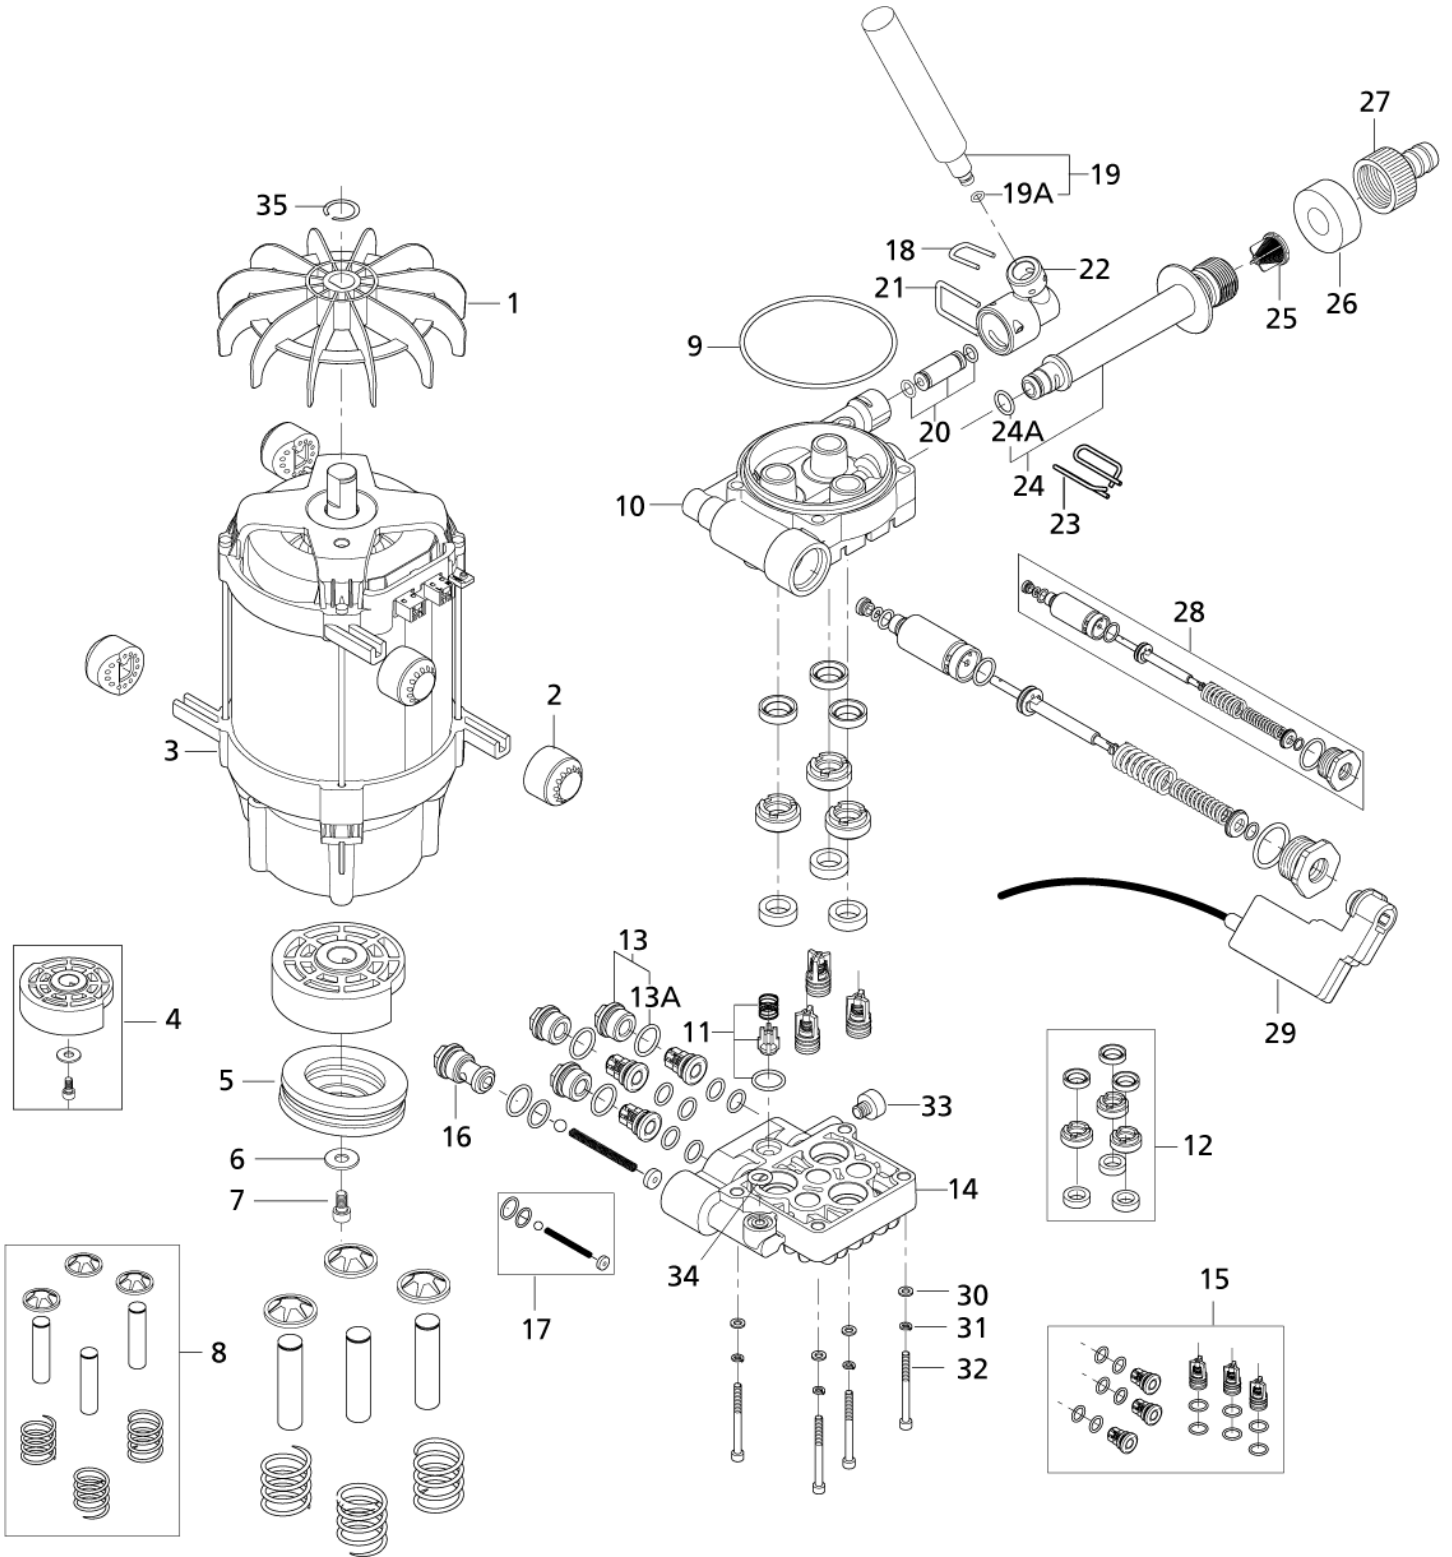

Motor pump unit

GERNI SUPER 145.2 PLUS

10-10-2011

Part List ID
GSUPER140204

7

Motor pump unit

GERNI SUPER 145.2 PLUS

10-10-2011

Part List ID
GSUPER140204

8

Pos	Part no.	Qty	Description	EAN
1	127500040	1	FAN	5703887104
2	6524050	4	RACK	5701715261
3	127500038	1	MOTOR 1.7KW	5703887104
3	127500039	1	MOTOR 2.1KW	5703887104
4	128500096	1	WOBBLE DISC KIT E145.2	5703887112
5	127500032	1	THRUST BALL BEARING	5703887104
6	127130066	1	WASHER D22XD6.4X1.5	5703887102
7	3913	1	BOLT	4005337039
8	127500003	1	PISTON COMPLETE 3PCS	5703887102
9	127130080	1	O-Ring 85x2.62	5703887102
10	127500004	1	Cylinder Guide	5703887102
11	128342004	1	NRV KIT OF NA1	5703887106
12	127500037	1	SEALING PARTS SYSTEM	5703887104
13	127500015	3	PLUG W.O-RING	5703887104
14	127500034	1	CYLINDER HEAD	5703887104
15	6526026	1	REPKIT VALVES	5701715124
16	127500005	1	EASY START PLUG	5703887102
17	127440018	1	EASY START KIT	5703887106
18	6525619	1	LOCK BRACKET SMALL	5701715342
19	127440231	1	CONNECTION HOSE	5703887104
20	127500007	1	reduction with o ring	5703887102
21	127500021	1	LOCK BRACKET	5703887104
22	127500047	1	NA1 X-TRA OUTLET	5703887104
23	126528532	1	LOCK BRACKET	5703887100
24	127500035	1	WATER INLET	5703887104
25	6528574	1	WATER FILTER COMPLETE	5701715379
26	126486792	1	FOAM SEAL FOR OUTLET & IN	5701715398
27	1402809	1	HOSE CONNECTOR Dynamic	5701715008
28	127500052	1	SS VALVE	5703887106
29	127500010	1	MICROSWITCH BOX SYSTEM	5703887102
30	127500029	4	WASHER	5703887104
31	127500050	4	SPRING WASHER	5703887104
32	127500071	4	SCREW M6	5703887104
33	3289	1	GRUB SCREW-now 8906	4005337032
34	3001211	1	O-RING	5701715037
34	6411218	1	BAG WITH O RINGS	5701715413
35	127500051	1	LOCK RING	5703887104
13A	3004221	3	O-RING	5701715039
19A	3004108	1	O-RING 5.28 X 1.78 NBR 90 SH	5701715038
24A	127130107	1	O-RING	5703887105