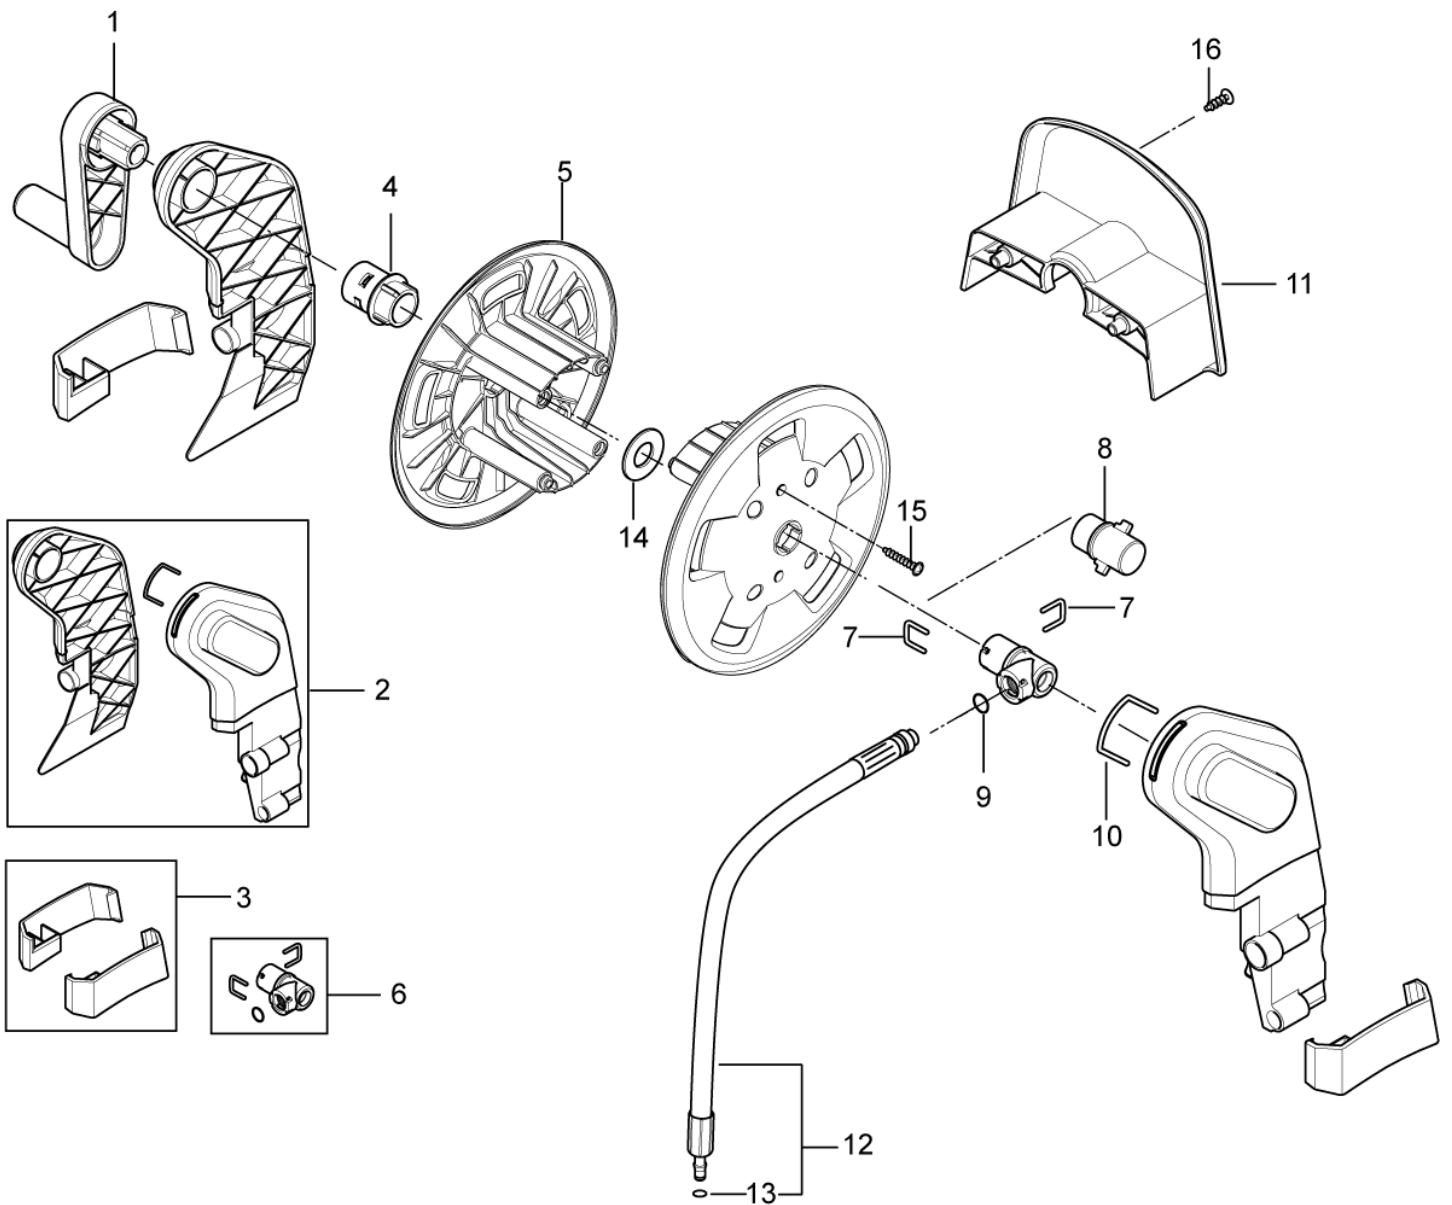

Hose reel

GERNI SUPER 145.2 PLUS

10-10-2011

Part List ID
GSUPER1402P03

5

Hose reel

GERNI SUPER 145.2 PLUS

10-10-2011

Part List ID
GSUPER1402P03

6

Pos	Part no.	Qty	Description	EAN
1	6528569	1	HOSE REEL HANDLE	5701715379
2	127444008	1	HOSE REEL SUPPORT	5703887105
3	127444009	1	HOSE REEL SUPPORT BRACKET	5703887105
4	127440225	1	AXLE FOR HOSE REEL	5703887104
5	126486719	2	HOSE REEL HALF PART	5701715398
6	127440011	1	ADAPTOR SYSTEM	5703887103
7	6526487	2	LOCK BRACKET SS	5701715239
8	128300063	1	DUMMY HOSE REEL	5703887106
9	3002144	1	O-RING	5701715038
10	127440229	1	LOCK BRACKET	5703887104
11	127440230	1	HOSE HOOK BACK	5703887104
12	127440231	1	CONNECTION HOSE	5703887104
13	3004108	1	O-RING 5.28 X 1.78 NBR 90 SH	5701715038
14	127440233	1	DISC FOR HOSE REEL	5703887104
15	1814722	2	SCREW K50X35	5701715363
16	1814737	2	SCREW KB50X25 WN1412 BLA	5701715347