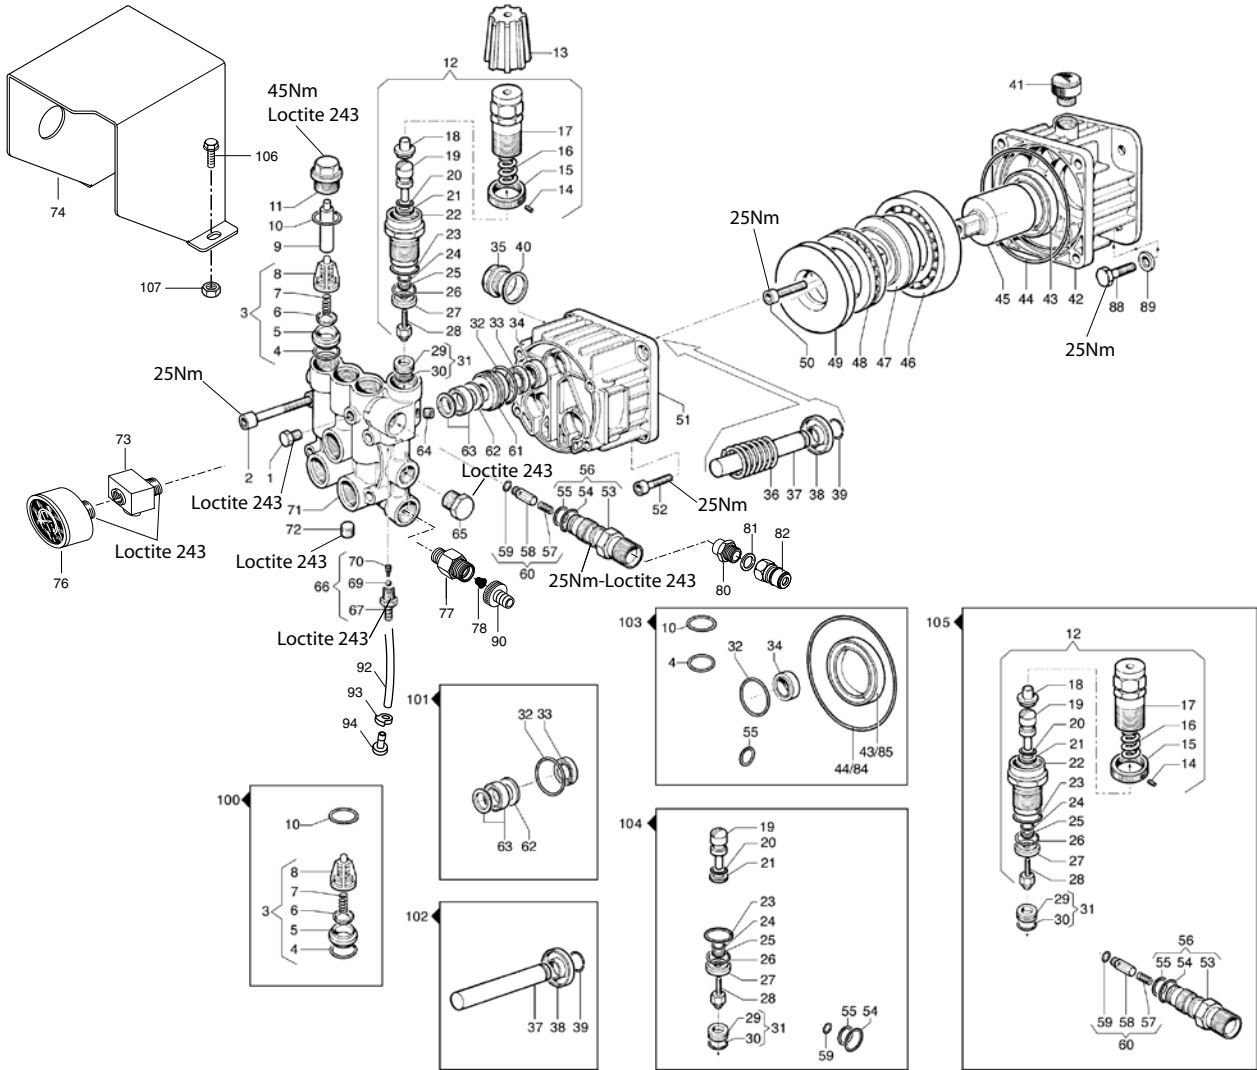

3-36PE

Pos.	No.	Description	3-36PE
24	in kit 106162552	O-Ring Ø1,78x6,07 NBR 70 Sh	1
25	in kit 106162552	Ring	1
26	in kit 106162552	O-Ring Ø1,78x14 NBR 70 Sh	1
27	in kit 106162552	Ring	1
28	in kit 106162552	Unloader Ball	1
29	in kit 106162562	Valve Seat 1,78x8,73	1
30	in kit 106162562	O-Ring Ø1,78x8,73 NBR 70 Sh	1
31	106162562	Valve Seat Kit	1
32	in kit 301002561	O-Ring Ø1,78x25,12 NBR 70 Sh	3
33	in kit 301002561	Packing Ø14	3
34	106162879	Oil Seal	3
35	301002585	Oil Indicator	1
36	106162880	Spring	3
37	in kit 106162881	Piston	3
38	in kit 106162881	Ring	3
39	in kit 106162881	Ring Ø14	3
40	106162550	O-Ring Ø2,62x20,24 NBR 70 Sh	1
41	106162882	Plug G3/8	1
42	106162883	Support	1
43	106162884	Oil Seal 40x55x7	1
44	909100435	O-Ring Ø3x92 NBR 70 Sh	1
45	106162885	Hollow Shaft 3/4"	1
46	106162886	Ball Bearing 40x80x20	1
47	301002556	Eccentric Shaft 10°30'	1