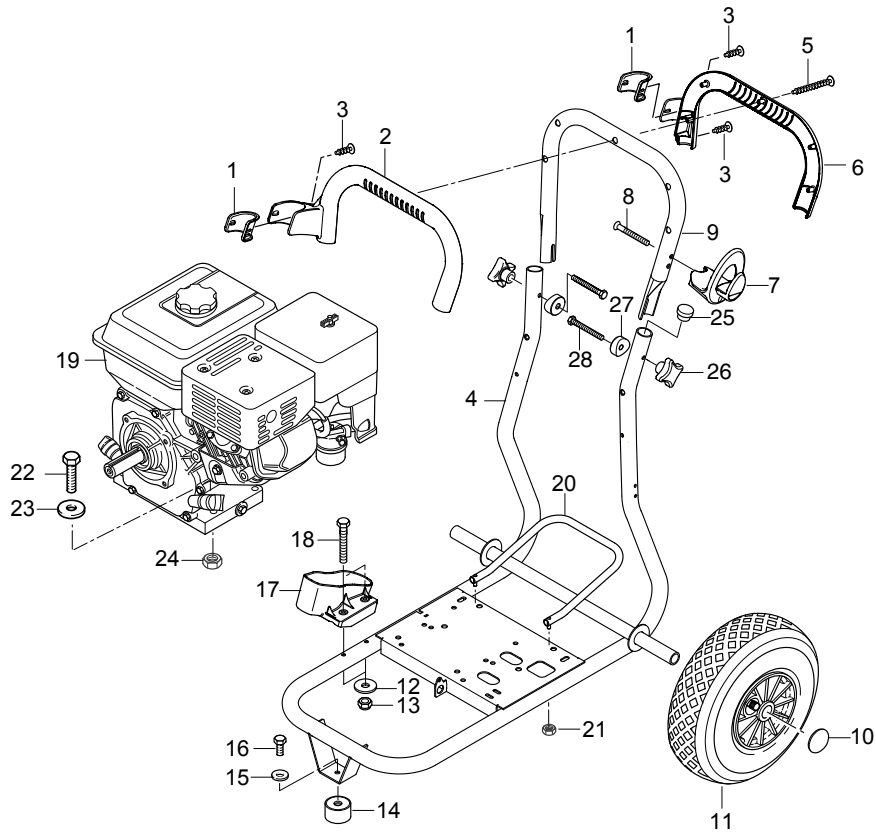

Chassis and motor

Pos.	No.	Description	2-31PE	3-36PE	5-47PE	5-53PE	5-67PE
1	301000803	Plate	2	2	2	2	2
2	301000806	Front Handle Clamp	1	1	1	1	1
3	909100147	Screw 4x12	3	3	3	3	3
4	106162676	Base Frame	1	1	1	1	1
5	909100187	Screw 4x25	5	5	5	5	5
6	301000805	Rear Handle Clamp	1	1	1	1	1
7	301000808	Holder	1	1	1	1	1
8	909100149	Screw 5x50	2	2	2	2	2
9	106162728	Driveing handle	1	1	1	1	1
10	2004265	Hub Cap Compl.	2	2	2	2	2
11	102013555	Wheel	2	2	2	2	2
12	2766	Washer 6,4x1,6	2	2	2	2	2
13	11619	Hexagon Nut M6	2	2	2	2	2
14	104601167	Buffer Ø39x32	1	1	1	1	1
15	1801182	Serrated Lock Washer M8	1	1	1	1	1
16	1810266	Set screw M8x12	1	1	1	1	1
17	301000774	Holder	1	1	1	1	1
18	17749	Screw M6x45	2	2	2	2	2
19	103822153	Motor GC 160	1				
19	103822154	Motor GX 160		1			
19	103822155	Motor GX 270			1		
19	103822156	Motor GX 340				1	
19	103822157	Motor GX 390					1
20	106162748	Shackle, welded	1	1	1	1	1
21	1809920	Nut M8	2	2	2	2	2
22	24319	Screw M10x35	4	4	4	4	4
23	1800317	Washer M10	8	8	8	8	8
24	8952	Nut M10	4	4	4	4	4
25	104601173	Plug	2	2	2	2	2
26	4000279	Star handle	2	2	2	2	2
27	106162744	Spacing bush	2	2	2	2	2
28	101814796	Screw hex. socket head M6x50	2	2	2	2	2