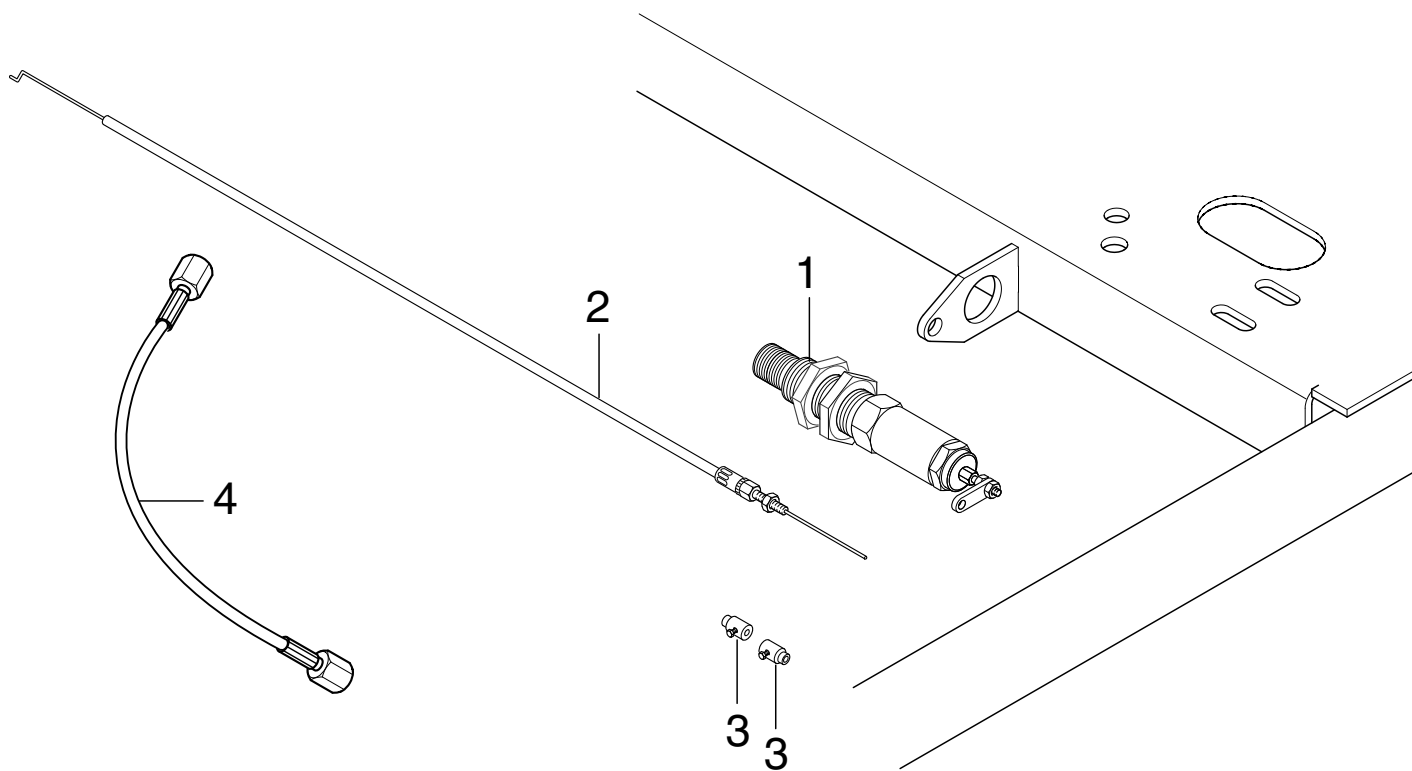

Throttle Controller

Pos.	No.	Description	All
-	106162705	Automatic throttle control, compl.	1
1	103601269	Throttle Controller	1
2	103822152	Cable	1
3	101814765	Nut	2
4	102406660	Pressure Hose	1