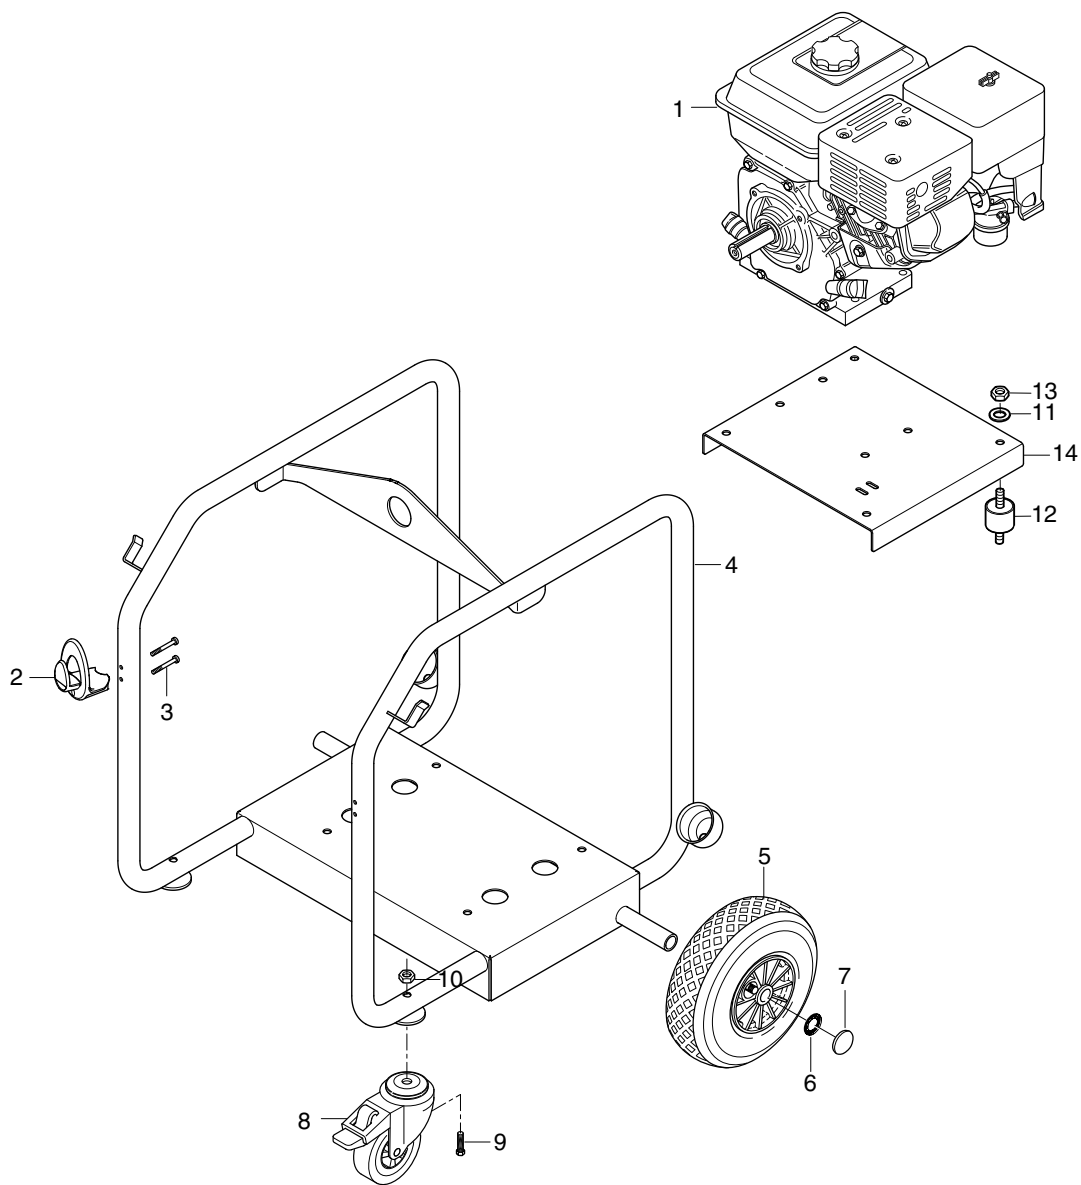

Pos.	No.	Description	5-67PE
1	103822157	Motor GX 390	1
2	301000808	Holder	2
3	909100149	Screw 5x50	4
4	106162773	Chassis	1
5	102013555	Wheel	2
6	1803873	Lock ring Ø25	2
7	2011062	Hub cap	2
8	102013563	Wheel (turn)	2
9	1800507	Screw M10x40	2
10	1801257	Lock nut M10	2
11	1800317	Washer M10	4
12	1801240	Vibration damper	4
13	1801257	Lock nut M10	4
14	106162770	Motor plate	1

3-36PE

Pos.	No.	Description	3-36PE
-	102202526	Pump 3-36PE	1
1	301002576	Cap 1/8"	1
2	9543	Screw M8x55 UNI 5931-8.8	4
3	use 301002562	Suct./Del. Valve Ass.y kit	6
4	in kit 301002562	O-Ring Ø1,78x12,42 NBR 70 Sh	6
5	in kit 301002562	Valve Seat	6
6	in kit 301002562	Suct./Del. Valve	6
7	in kit 301002562	Spring	6
8	in kit 301002562	Suct./Del. Valve Cage	6
9	301002574	Spacer	2
10	3002045	O-Ring Ø1,78x17,17 NBR 70 Sh	6
11	301002544	Plug	6
12	106162552	Regulation Valve Ass.y 180 bar	1
13	106162554	Knob	1
14	in kit 106162552	Stop Adjustable Nut M4x4 DIN 7985-4.8 ZB	1
15	in kit 106162552	Ring Nut	1
16	106162877	Spring (Wire Ø3,25) Ø12,6x41,0	1
17	in kit 106162552	Bushing	1
18	106162878	Spring Spacer	1
19	in kit 106162552	Piston Rod	1
20	in kit 106162552	O-Ring Ø1,88X8 NBR 80 Sh	1
21	in kit 106162552	Spring Spacer	1
22	in kit 106162552	Bushing	1
23	in kit 106162552	O-Ring Ø1,78x17,17 NBR 70 Sh	1