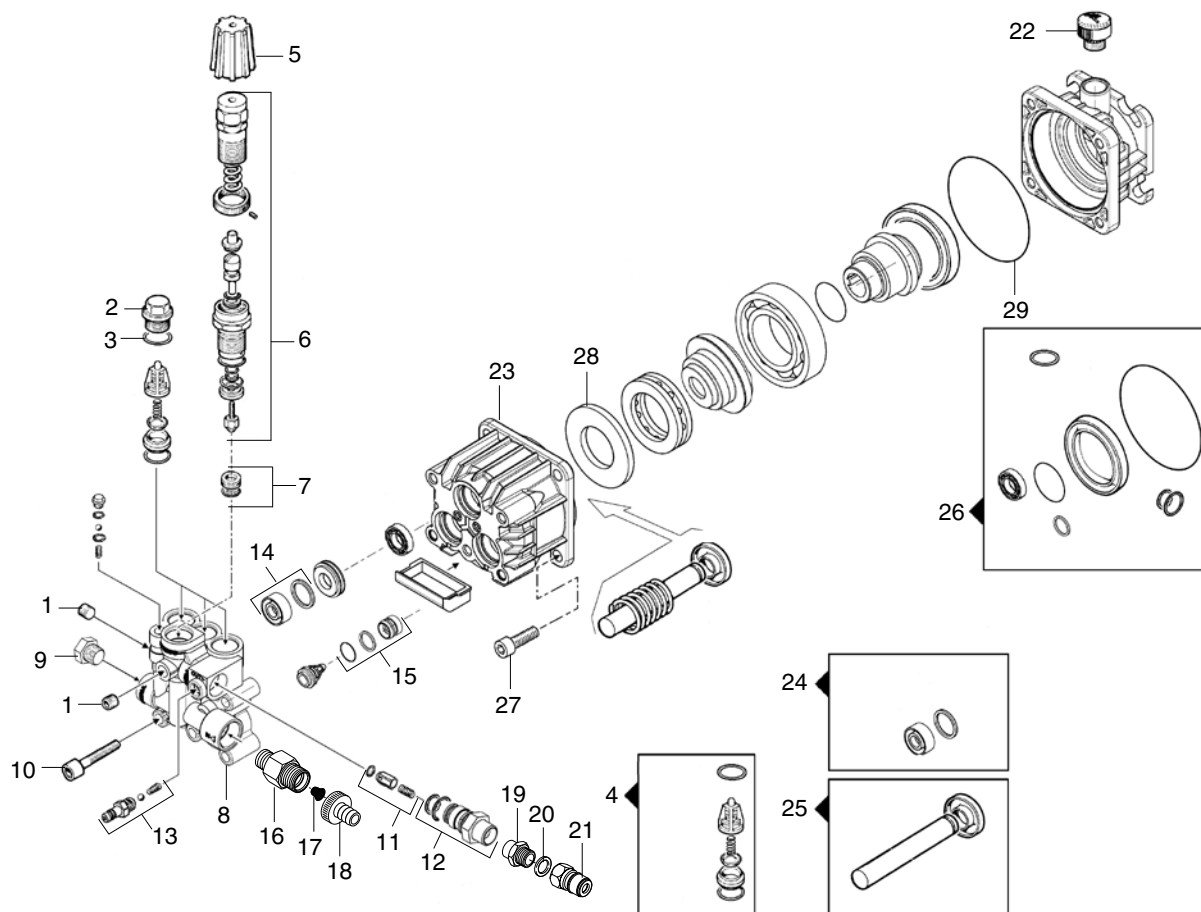

2-31PE

Pos.	No.	Description	2-31PE
-	102202525	Pump 2-31PE	1
1	301002576	Cap 1/8"	1
2	301002544	Plug	3
3	3002045	O-ring	3
4	301002562	Valve kit	1
5	106162555	Knob	1
6	106162552	Regulationvalve compl.	1
7	106162562	Valve seat kit	1
8	106162571	Cylinder head Ø14	1
9	301002577	Plug	1
10	1814634	Screw M8x50	4
11	106162556	Check valve kit	1
12	106162572	Injector body kit	1
13	106162558	Chemical coupling kit	1
14	106162577	Piston seal kit	1
15	106162567	Suction valve plug kit	3
16	106162692	Filter housing	1
17	62600	Filter	1
18	61369	Inlet coupling	1
19	106162696	Nipple M22x1.5 - 3/8"	1
20	1801075	Sealing washer	1
21	1600493	Outlet coupling	1
22	106162698	Oil filling cap	1
23	106162597	Pump crankcase	1
24	106162577	Piston seal kit	1
25	106162598	Piston kit, Ø14	1
26	106162599	Pump seal kit	1
27	106162887	Screw M8x20	1
28	301002557	Thrust bearing	1
29	909100431	O-ringØ3x85	1