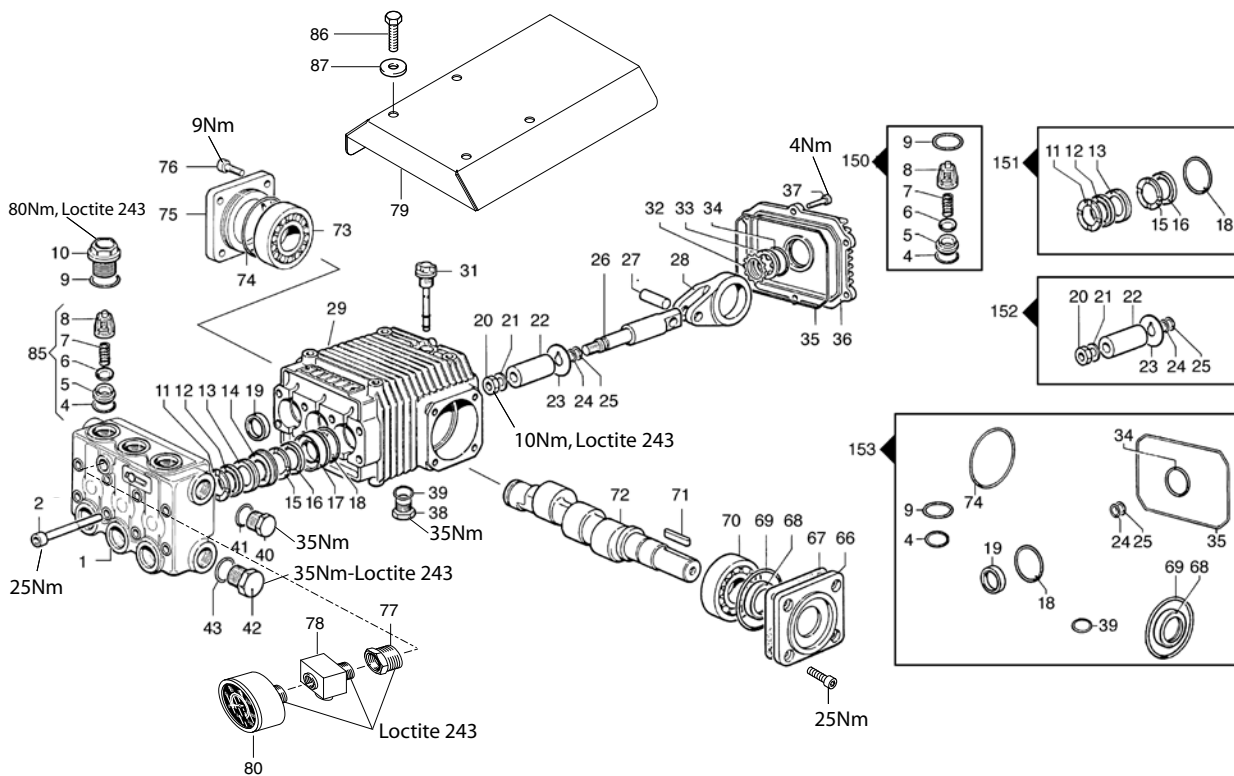

5-67PE

Pos.	No.	Description	5-67PE
33	106162860	Oil Indicator	1
34	106162861	O-Ring Ø1,78x23,52 NBR 70 Sh	1
35	106162862	O-Ring Ø3x108 NBR 70 Sh	1
36 *	106162859	Crankcase Cover	1
37	#N/A	Screw M5x20 UNI 5931 - 8.8	6
38	301002577	Cap 3/8 GAS	1
39	6127016	O-Ring Ø2x14 NBR 70 Sh	1
40	301002577	Cap 3/8 GAS	1
41	106162560	Washer 16,7x22x1,5	1
42	106162565	Cap G1/2" OT	1
43	106162561	Washer 21,2x27x1,5	1
66	106162863	Flange	1
67	106162864	Shim Ø62 - 0,05 mm	1
67	106162865	Shim Ø62 - 0,10 mm	1
67	106162866	Shim Ø62 - 0,19 mm	1
67	106162867	Shim Ø62 - 0,25 mm	1
68	106162868	Oil Seal 25x52x7	1
69	106162869	O-Ring Ø1,78x56,87 NBR 70 Sh	1
70	106162870	Roller Bearing 25x62x18,25	1
71	106162871	Key 8x7x30 UNI 6604 - 6	1
72	106162872	Throughshaft Ø24	1
73	106162873	Roller Bearing 25x62x18,25	1
74	106162869	O-Ring 1,78x56,87 NBR 70 Sh	1
75	106162874	Flange	1
76	106162875	Screw M6x20 UNI 5931 - 8.8	4
77	1601046	Nipple	1
78	101609396	Nipple	1
79	106162751	Bracket	1
80	301000246	Pressure gauge	1
85	use pos. 150	Suct./Del. Valve Ass.y kit	6
86	1804020	Screw M8x40	4
87	2762	Washer M8,4x1,6	4
150	106162576	Valve Kit	1
151	106162575	Piston Seal Kit	1
152	106162854	Piston Kit	1
153	not offered	Seal Kit	1