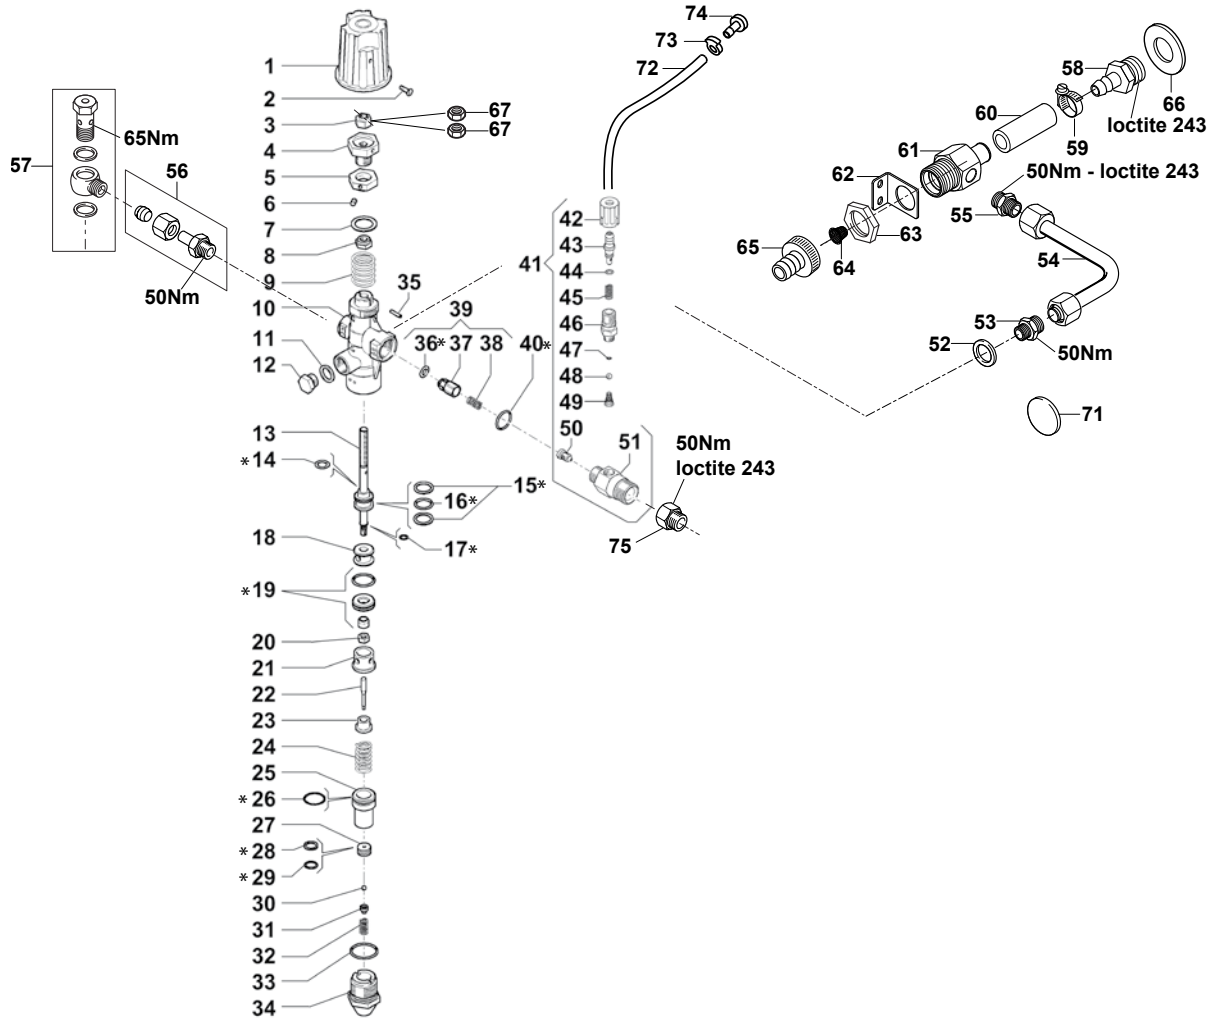

Unloader for 5-67PE

Pos.	No.	Description	5-67PE
50	106163048	Injector Nozzle	1
51	106163049	Coupling	1
52	1801075	Washer	1
53	1601079	Nipple 3/8"	1
54	106162694	Tube compl.	1
55	4800092	Socket Ø12x3/8"	1
56	4809819	Nipple compl.	1
57	101609397	Banjo compl.	1
58	101609359	Hose tail	1
59	8298	Hose clamp	2
60	5206230	Hose	1
61	106162695	Filter housing	1
62	106162759	Support	1
63	1800341	Nut 3/4"	1
64	62600	Filter	1
65	61369	Inlet coupling	1
66	1807932	Self-sealing washer	1
67	103821943	Nut M8	2
70*	106162578	Valve Maintenance Kit - incl. pos. *	1
71	106162740	Copper washer Ø14,5x2 (Only by-pass)	1
72	5206636	Hose (1,2 m)	1
73	301001133	Hose clip	1
74	6400240	Filter	1
75	106162758	Nipple 3/8"x3/8"	1