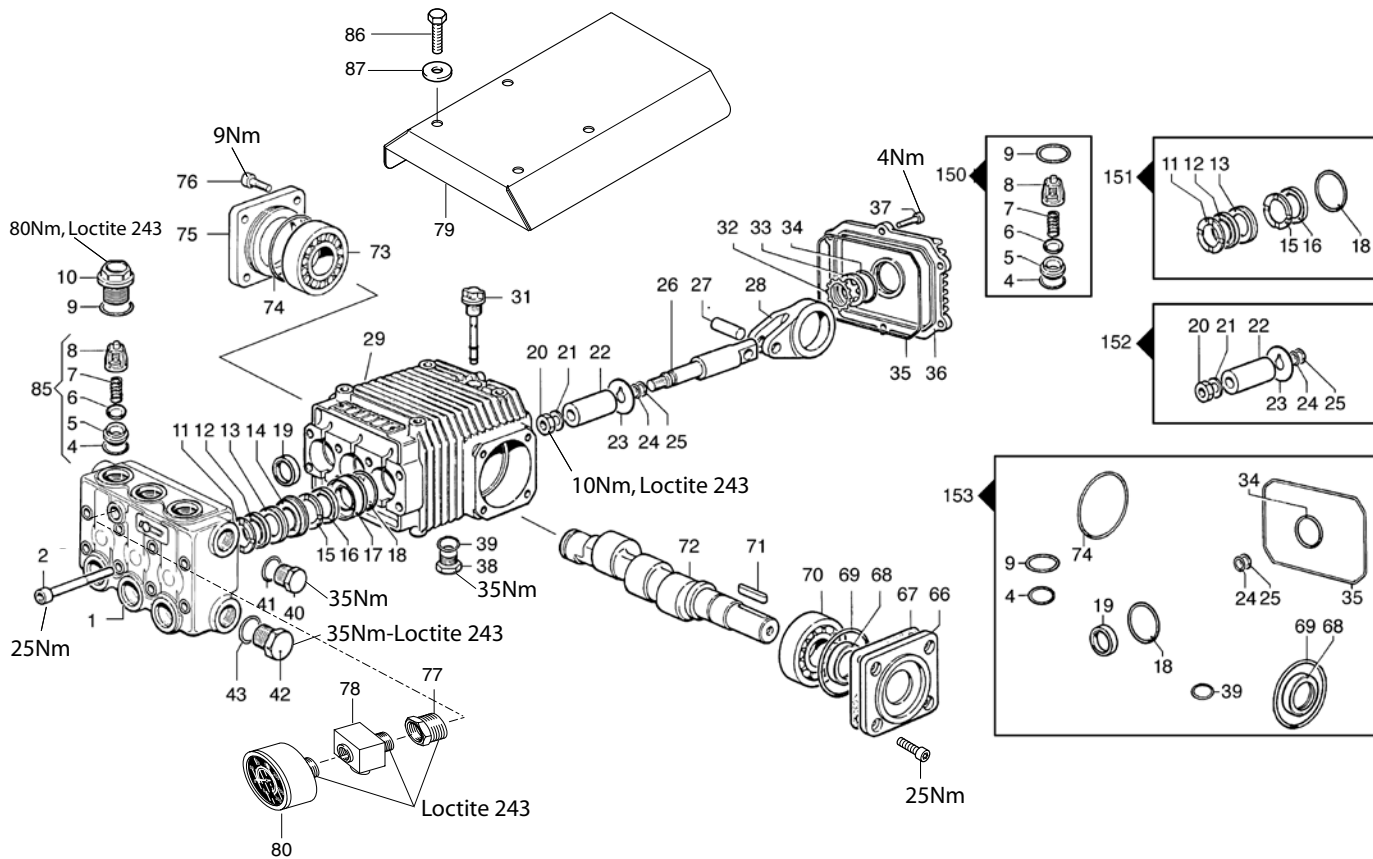

5-67PE

Pos.	No.	Description	5-67PE
-	102202529	Pump 5-67PE	1
1	106162568	Manifold Ø18	1
2	106162573	Screw M8x80 UNI 5931 8.8	8
4	in kit 106162576	O-Ring Ø2,62x17,13 NBR 70 Sh	6
5	in kit 106162577	Suct./Del. Valve Seat	6
6	in kit 106162578	Suct./Del. Valve	6
7	in kit 106162579	Spring	6
8	in kit 106162580	Suct./Del. Valve Cage	6
9	106162550	O-Ring Ø2,62x20,24 NBR 70 Sh	6
10	106162566	Cap	6
11	in kit 106162575	Packing Head Ring Ø18	3
12	in kit 106162575	Packing Ø18	3
13	in kit 106162575	Ring Ø18	3
14	106162851	Packing Retainer Ø18	3
15	in kit 106162575	Packing Head Ring Ø18	3
16	in kit 106162575	Packing Ø18	3
17	106162852	Packing Retainer Ø18	3
18	in kit 106162575	O-Ring Ø1,78x31,47 NBR 70 Sh	3
19	106162853	Oil Seal 20x30x5	3
20	in kit 106162854	Special Bolt	3
21	in kit 106162854	Washer 8,2x17x1,5	3
22	in kit 106162854	Ceramic Bushing Ø18	3
23	in kit 106162854	Washer	3
24	in kit 106162854	O-Ring Ø1,78x7,66 NBR 70 Sh	3
25	in kit 106162854	Anti-Extr. Ring 1,78 X 7,66	3
26	106162855	Piston Guides	3
27	106162856	Gudgeon Pin Ø10x29	3
28	106162857	Con. Rod Assembly	3
29	106162858	Pump Crankcase	1
31	106162564	Oil Dipstick	1
32	106162587	Outer Seeger Ø28 - in kit 106162859	1