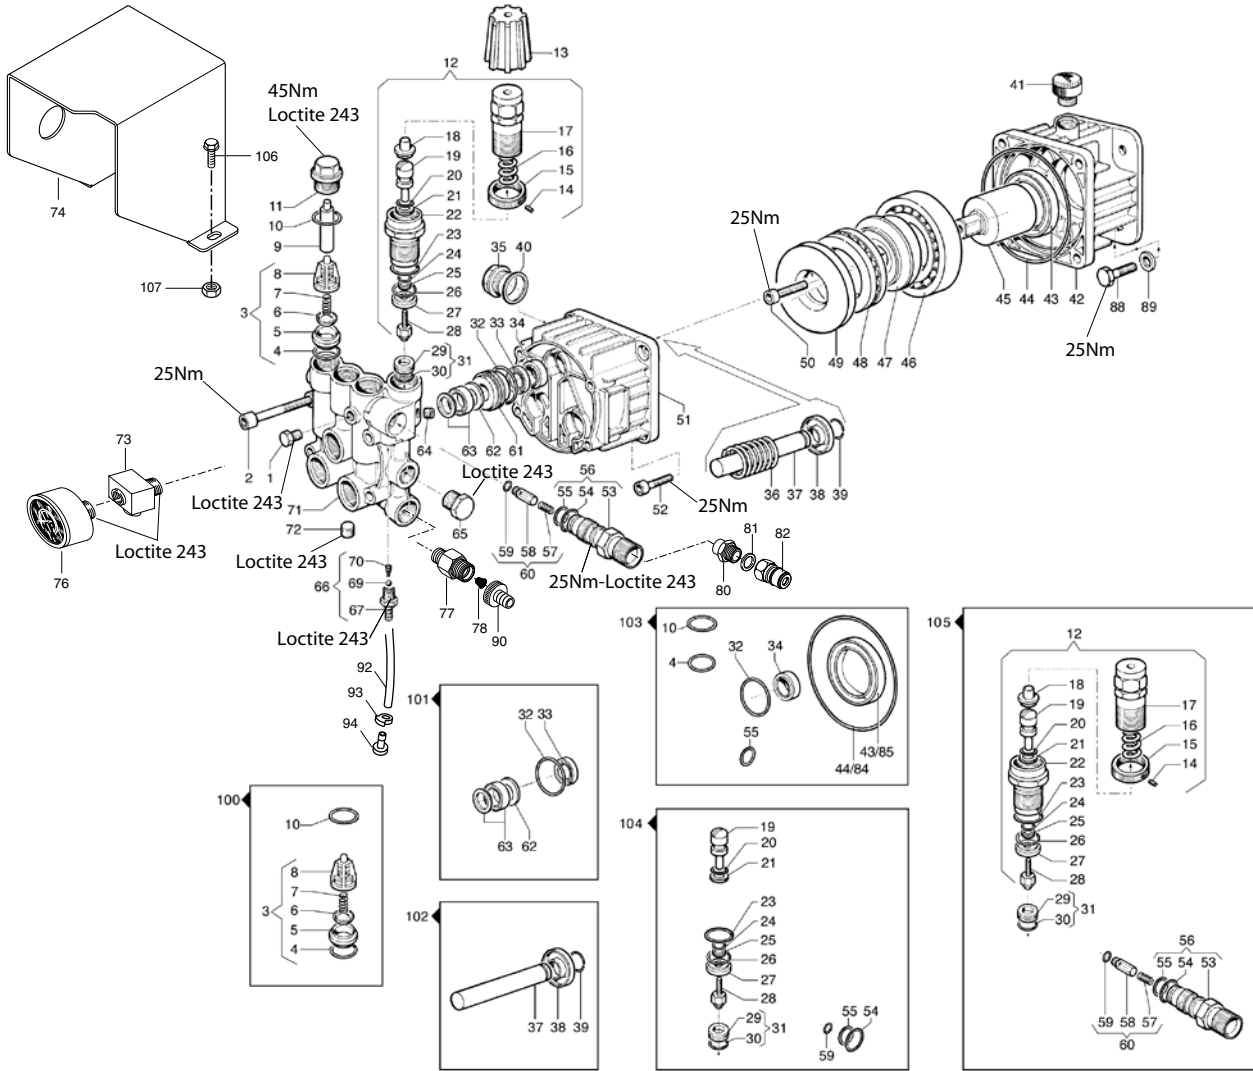

3-36PE

Pos.	No.	Description	3-36PE
48	909100432	Axial Bearing	1
49	301002557	Thrust Bearing	1
50	106162887	Screw M8x22 UNI 5931-8.8	1
51	301002584	Pump Crankcase	1
52	8894	Screw M8x20 UNI 5931-8.8	4
53	not offered	Injector Body M22x1,5	1
54	3004355	O-Ring Ø1,78x15,6 NBR 70 Sh	1
55	106162889	O-Ring Ø1,78x12,42 NBR 70 Sh	1
56	106162572	Injector Body Kit M22X1,5	1
57	909100428	Spring	1
58	not offered	Check Valve	1
59	106162890	O-Ring Ø2,4x4,3 NBR 70 Sh	1
60	106162556	Check Valve Kit	1
61	301002586	Packing Retainer	3
62	in kit 301002561	Ring	3
63	in kit 301002561	Packing 150 bar	3
64	301002546	Plug 1/8X8	1
65	301002577	Cap 3/8 GAS OT58	1
66	106162558	Chem. Coupling Kit	1
67	not offered	Chem. Coupling	1
69	106162891	Ball	1
70	909100427	Spring	1
71	106162570	Manifold	1
72	301002546	Plug 1/8X8 DIN 906	1