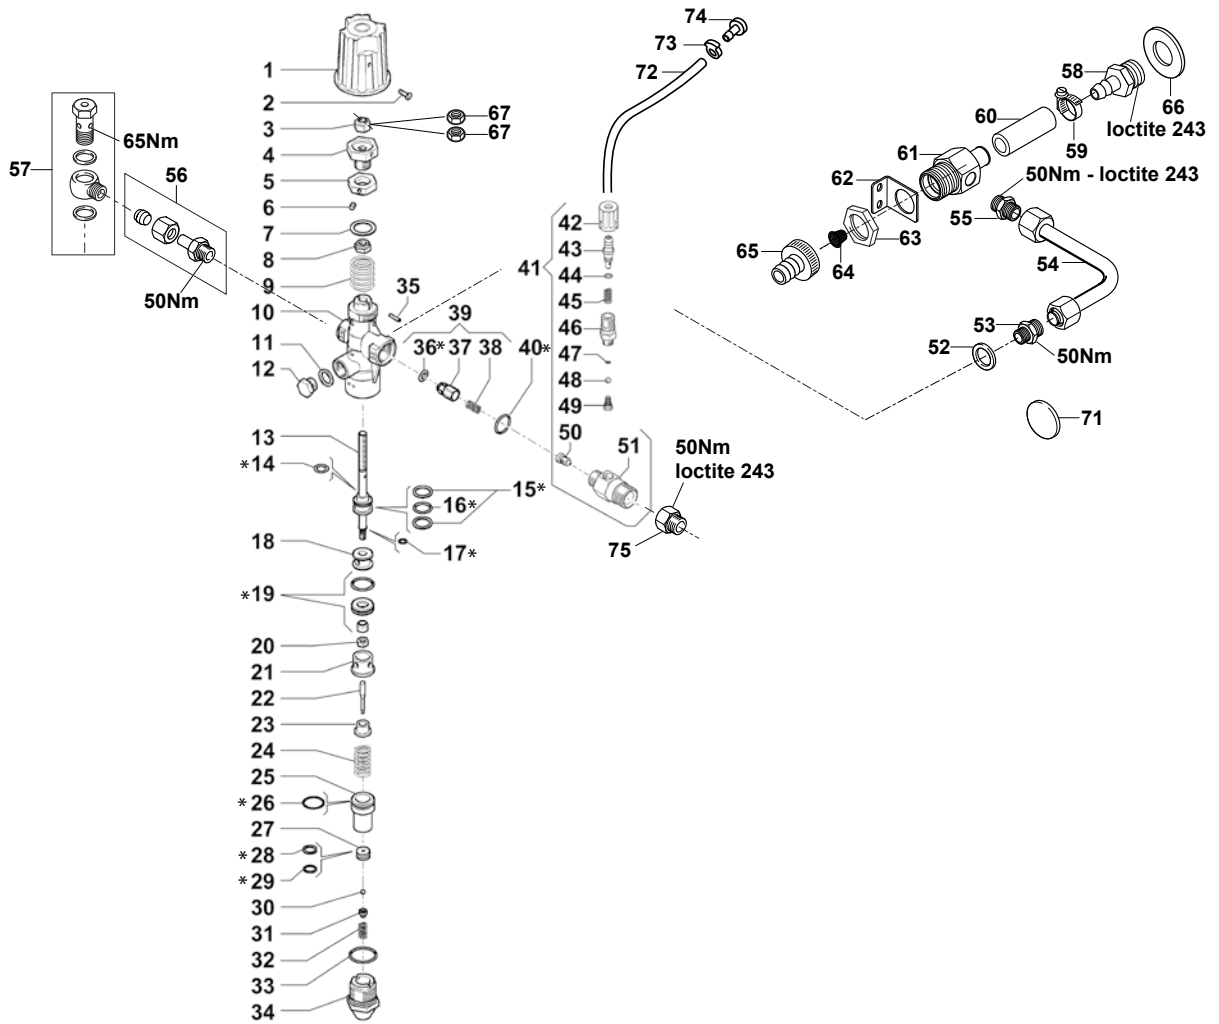

Unloader for 5-67PE

Pos.	No.	Description	5-67PE
-	106162707	Unloader compl. incl. pos. 1-51	1
1	106162579	Knob	1
2	106163000	Screw M4x10 UNI 7687-4.8	1
3	106163001	Nut M8x9,5 DIN 982-6S	1
4	106163002	Seat	1
5	106163003	Ring Nut M16x1	1
6	106163004	Stop Adjustable Nut M5x6 UNI 5923-67 12	1
7	106163005	Washer 19x26x1,5	1
8	106163006	Ring Nut M8x1,25	1
9	106163007	Spring Ø4,2x23,2x31	1
10	106163008	Body	1
11	106163009	Washer 16,7x22x1,5	1
12	106163010	Plug G3/8"	1
13	106163011	VB10/2 Piston	1
*14	106163012	O-Ring Ø2,62x15,08 NBR 70 Sh	1
*15	106163013	Ring 15,5x19,9x2	1
*16	106163014	O-Ring Ø2,62x15,08 NBR 70 Sh	1
*17	106163015	O-Ring 1x4 NBR 70 Sh	1
18	106163016	Spacer	1
*19	106163017	Valve Seat	1
20	106163018	Nut M6 UNI 5588-6S	1
21	106163019	Upper Spacer	1
22	106163020	INOX pin	1
23	106163021	Lower Spacer	1