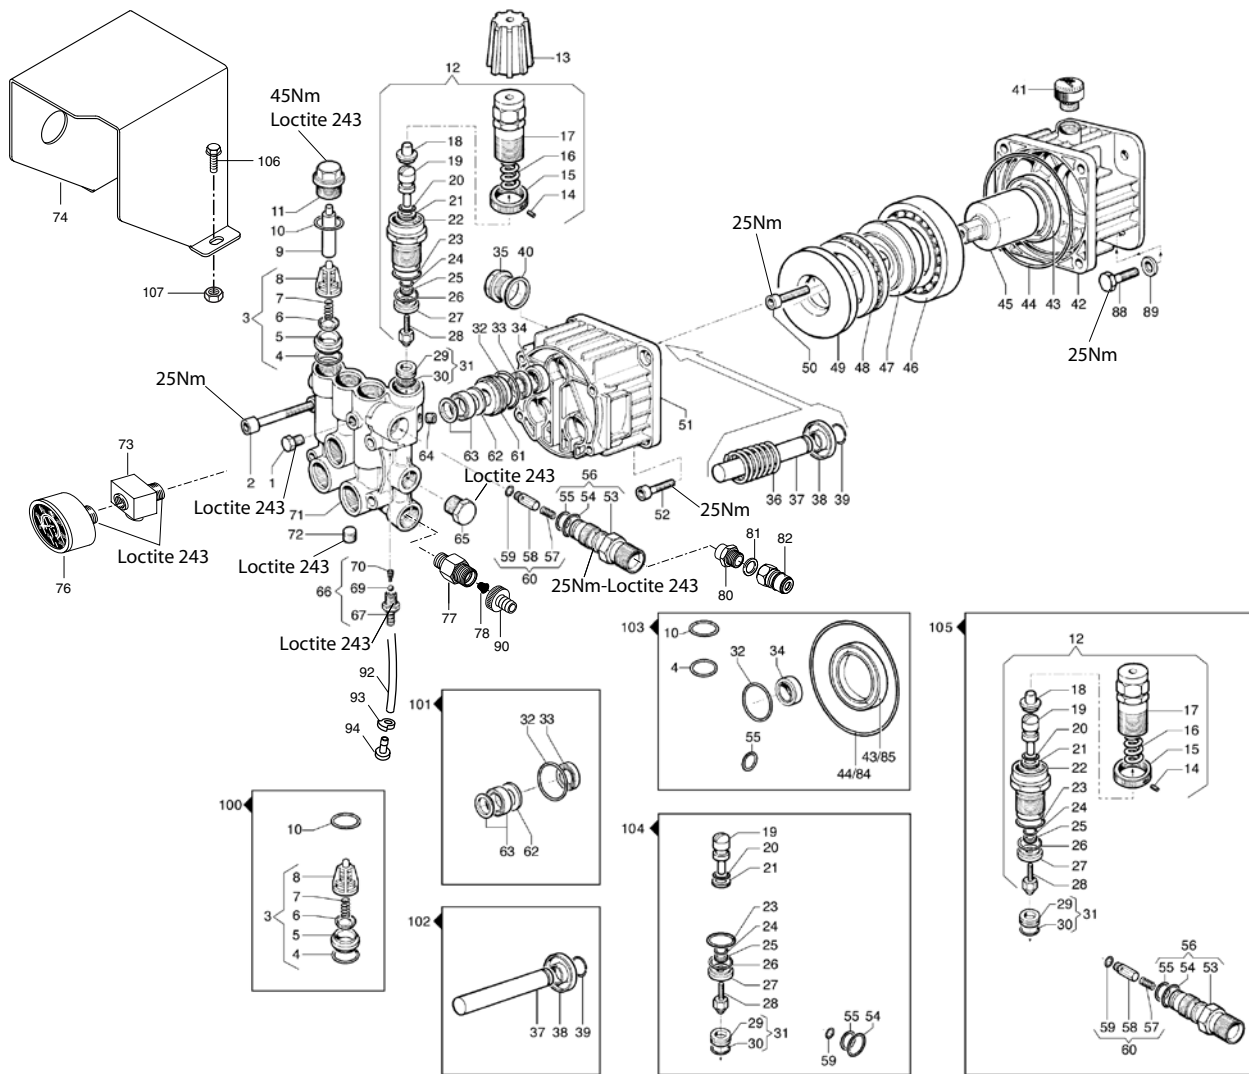

3-36PE

Pos.	No.	Description	3-36PE
73	101609396	Nipple	1
74	106162697	Sheet m/p	1
76	301000246	Pressure gauge	1
77	106162692	Filter housing	1
78	62600	Filter	1
80	106162696	Nipple M22x1.5 - 3/8"	1
81	1801075	Sealing washer	1
82	1600493	Outlet coupling	1
88	1808161	Hexagonal Screw 5/16" 24UNF x 1"	4
89	1813898	Washer 8,4x16x1,6	4
90	61369	Inlet coupling	1
*92	5206636	Hose (1,2 m)	1
93	301001133	Hose clip	1
94	6400240	Filter	1
100	301002562	Complete Valve Kit	1
101	301002561	Piston Seal Kit 150 bar	1
102	106162881	Ø 14 mm Piston Kit	1
103	not offered	Pump Seal Kit	1
104	106162888	Valve Maintenance Kit	1
105	not offered	Valve Overhaul Kit M22x1,5	1
106	101814794	Screw with flange M8x16	2
107	1809920	Nut M8	2