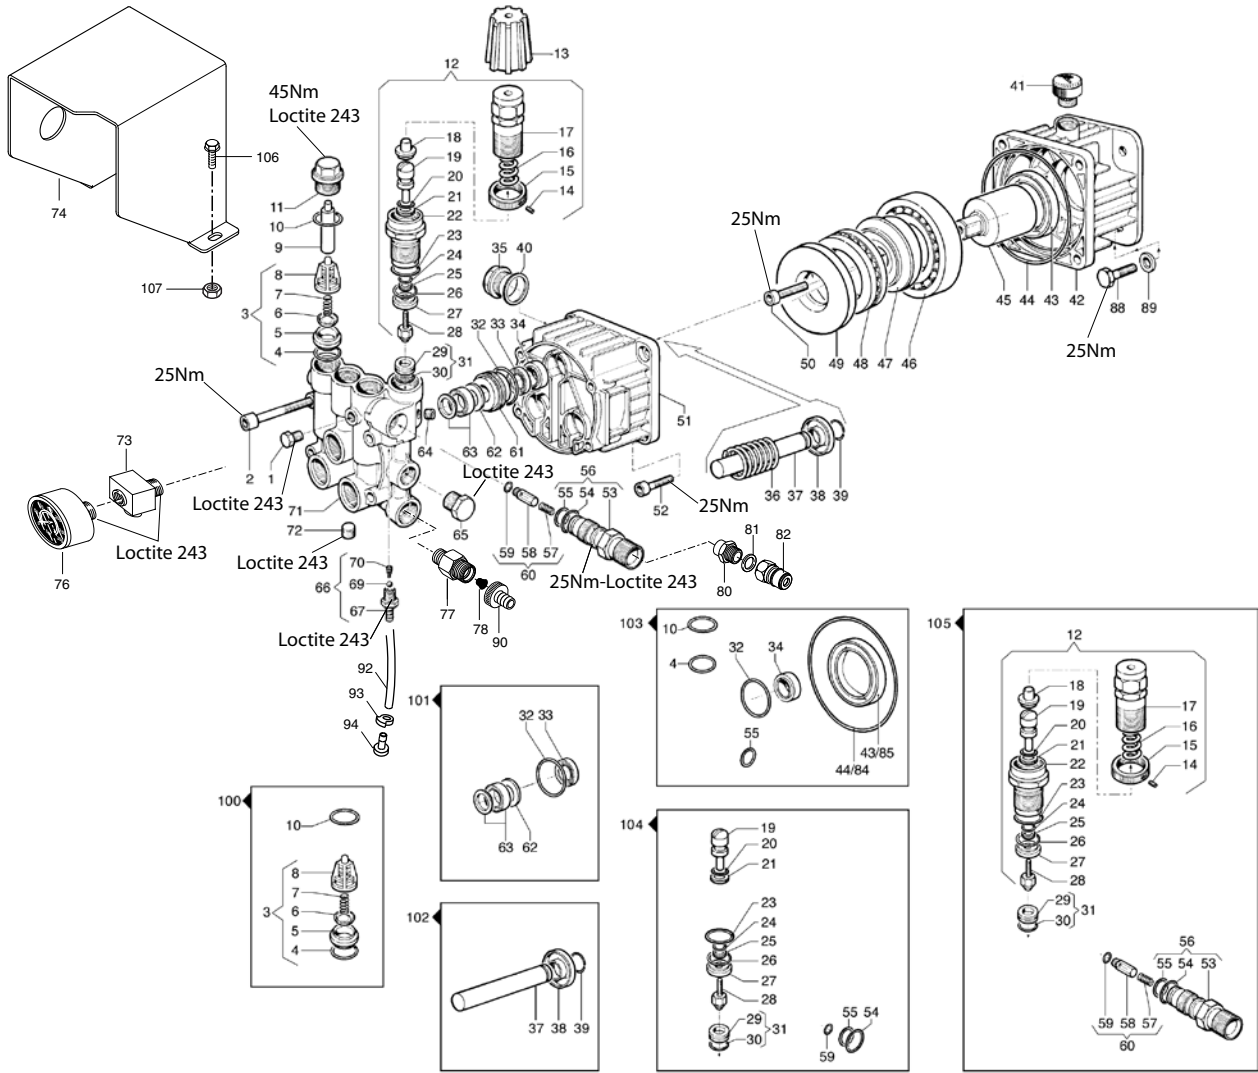

Pos.	No.	Description	5-67PE
1	103822157	Motor GX 390	1
2	301000808	Holder	2
3	909100149	Screw 5x50	4
4	106162773	Chassis	1
5	102013555	Wheel	2
6	1803873	Lock ring Ø25	2
7	2011062	Hub cap	2
8	102013563	Wheel (turn)	2
9	1800507	Screw M10x40	2
10	1801257	Lock nut M10	2
11	1800317	Washer M10	4
12	1801240	Vibration damper	4
13	1801257	Lock nut M10	4
14	106162770	Motor plate	1

3-36PE

Pos.	No.	Description	3-36PE
-	102202526	Pump 3-36PE	1
1	301002576	Cap 1/8"	1
2	9543	Screw M8x55 UNI 5931-8.8	4
3	use 301002562	Suct./Del. Valve Ass.y kit	6
4	in kit 301002562	O-Ring Ø1,78x12,42 NBR 70 Sh	6
5	in kit 301002562	Valve Seat	6
6	in kit 301002562	Suct./Del. Valve	6
7	in kit 301002562	Spring	6
8	in kit 301002562	Suct./Del. Valve Cage	6
9	301002574	Spacer	2
10	3002045	O-Ring Ø1,78x17,17 NBR 70 Sh	6
11	301002544	Plug	6
12	106162552	Regulation Valve Ass.y 180 bar	1
13	106162554	Knob	1
14	in kit 106162552	Stop Adjustable Nut M4x4 DIN 7985-4.8 ZB	1
15	in kit 106162552	Ring Nut	1
16	106162877	Spring (Wire Ø3,25) Ø12,6x41,0	1
17	in kit 106162552	Bushing	1
18	106162878	Spring Spacer	1
19	in kit 106162552	Piston Rod	1
20	in kit 106162552	O-Ring Ø1,88X8 NBR 80 Sh	1
21	in kit 106162552	Spring Spacer	1
22	in kit 106162552	Bushing	1
23	in kit 106162552	O-Ring Ø1,78x17,17 NBR 70 Sh	1