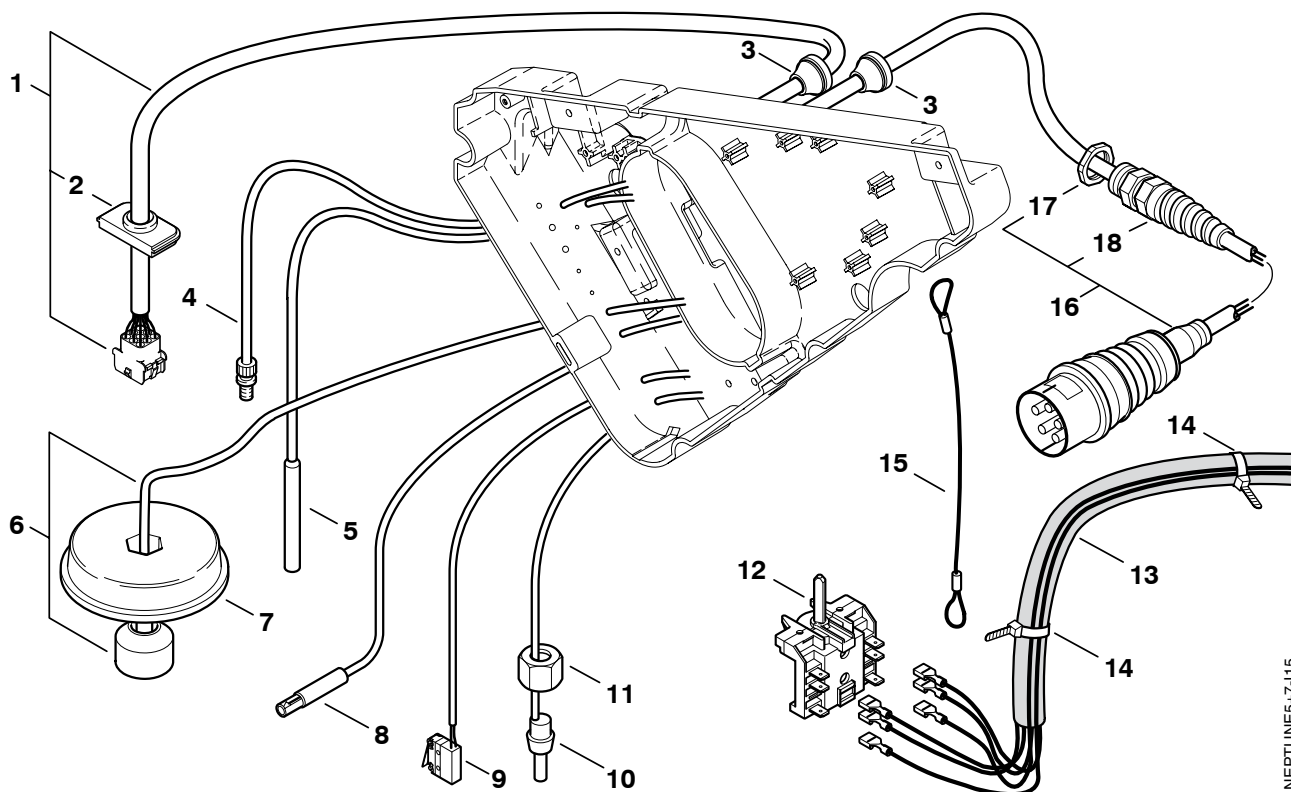

NEPTUNE5+7-115

Pos.	No.	Description	Comment Bemerkung Bemærkning	Rec. Part		
				NEPTUNE 5	NEPTUNE 7	
1	301000727	Cord Motor 9-pol.		C	1	1
2	17106	Insert 29x52			1	1
3	3803780	Grommet 10-14C			2	2
4	301000732	Thermo Fuse 108°C		C	1	1
5	301002458	Reed contact Ø8x75		C	1	1
6	301001196	Float Switch 10VA		C	1	1
7	301000615	Cover Ø70x15,5			1	1
8	301000729	Flame Sensor		C	1	1
9	301000731	End Switch 250V 0,1A		C	1	1
10	301000730	Temperature Sensor		C	1	1
11	1081	Union Nut L 12			1	1
12	28877	Main switch		C	1	1
13	301000720	Cord Transformer 400V/4G1,5			1	1
14	4059	Cable Strap 3,6x1,1x110			5	5
15	301001091	Rope Ø1,2x365			1	1
16	301000834	Power Cord H07RN-F 4G1,5x6			1	1
17	909100019	Hexagon Nut M20x1,5			1	1
18	909100043	Cord Fixing M20x1,5			1	1