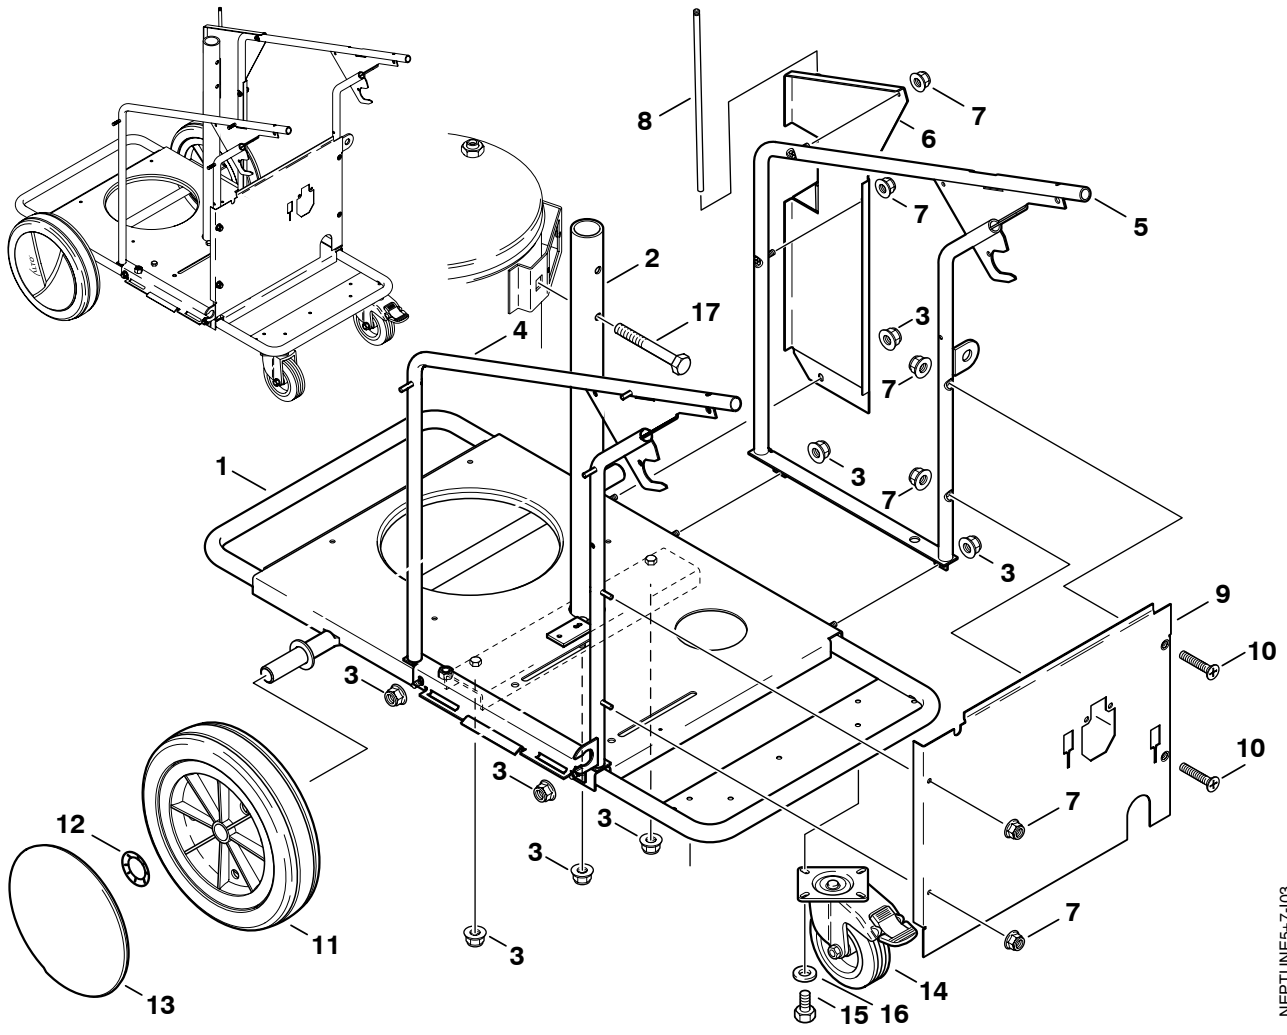

B-Parts:

Medium turning parts. Recommended stock size is: [Number of machines sold x 0.01] or minimum 1.
These parts are typical: By-pass valves, safety valves, seal kit, hoses, wobble disc bearings, etc.

C-Parts:

Low turning parts. Recommended stock size is: Minimum 1.
These parts are typical: Electric parts, motors, transformers, relays, fuses, cylinder head, etc.

- ◇ ATTENTION! - Lengths in metres - Please indicate required length when ordering!
- * consisting of
- includes

NEPTUNE6+7-101

Pos.	No.	Description	Comment Bemerkung Bemærkning	Rec. Part	NEPTUNE 5	NEPTUNE 7
1	301002974	Side cabinet left "NEPTUNE 5+7" (Green)			1	1
2	301002976	Lance holder (Green)			1	1
3	1814614	Screw 5x18			2	4
4	12496	Hexagon Nut M6			3	3
5	301000447	Handle cpl.			1	1
6	5945	Screw M6x30			2	2
7	301002975	Side cabinet right (Green)			1	1
8	301000585	Door Lock Ø29x28			1	1
9	301002965	Cover "NEPTUNE 5" (Green)			1	
9	301002966	Cover "NEPTUNE 7" (Green)				1
10	301000453	Cover black -Neptune 7-				1
11	301001518	Safety-clip cover			2	2
12	301000584	Locking Bolt Ø29x28			1	1

NEPTUNE5+7-103

Pos.	No.	Description	Comment Bemerkung Bemærkning	Rec. Part	NEPTUNE 5	NEPTUNE 7
1	301000510	Base Frame			1	1
2	301000525	Central Tube			1	1
3	61467	Hexagon Nut M8			8	8
4	301000518	Tube Frame Left			1	1
5	301000519	Tube Frame Right			1	1
6	301000521	Hinge Plate			1	1
7	12496	Hexagon Nut M6			6	6
8	301000706	Bolt Ø8x310			1	1
9	301000523	Rear Wall 487x364,7x20			1	1
10	8947	Screw M6x30			2	2
11	6184074	Wheel Ø300			2	2
12	46363	Clamping Ring Ø25			2	2
13	301000332	Wheel Cap Ø233			2	2
14	301000554	Castor Ø125			2	2
15	8919	Screw M8x12			8	8
16	2762	Washer 8,4x1,6			8	8
17	3453	Screw M8x60			1	1