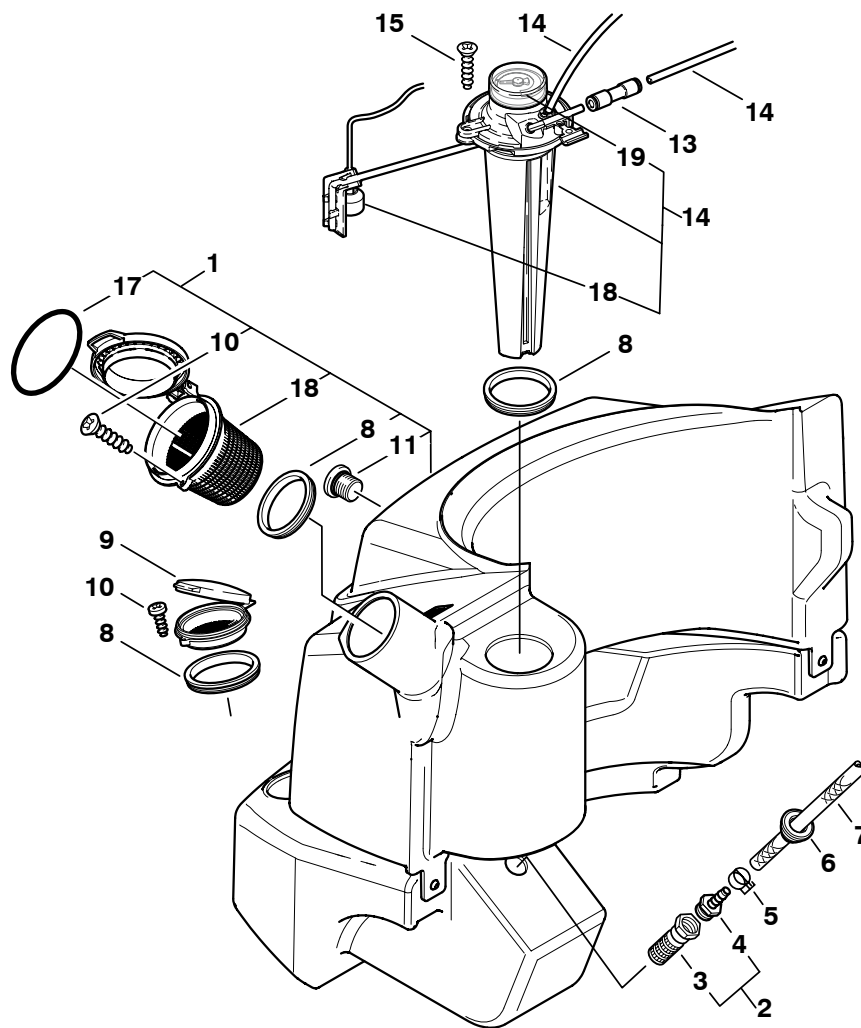

C-Parts:

Low turning parts. Recommended stock size is: Minimum 1.
These parts are typical: Electric parts, motors, transformers, relays, fuses, cylinder head, etc.

- ◇ ATTENTION! - Lengths in metres - Please indicate required length when ordering!
- * consisting of
- includes

NEPTUNE5+7-102

Pos.	No.	Description	Comment Bemerkung Bemærkning	Rec. Part	NEPTUNE 5	NEPTUNE 7
1	301000458	Fuel/Detergent Tank			1	1
2	17508	Valve			1	1
3	3205	Valve			1	1
4	5283	Hose Nozzle Ø6R3/8			1	1
5	11654	Hose Clamp Ø11,5			1	1
6	301000618	Gasket Ø32x20,1			1	1
◇	7	4973 Hose Ø6x3			1	1
8	301000620	Gasket Ø79,6xØ66x10			3	3
9	301001517	Cover-can detergent grey			1	1
10	18086	Screw 2,9x13			2	2
11	6180906	Plug G1/4			1	1
12	301000644	Fuel Gauge			1	1
13	61442	Connector Ø6			1	1
◇	14	17710 Pipe Ø6x1			1	1
15	5606	Screw 2,9x19			1	1
16	301001196	Float Switch 10VA		C	1	1
17	909100173	O-ring Ø56x5			1	1
18	301001292	Filter -cup Ø98,8			1	1
19	301000634	Cover Ø50.7x17,3 crystal-clear			1	1

NEPTUNE5+7-103

Pos.	No.	Description	Comment Bemerkung Bemærkning	Rec. Part	NEPTUNE 5	NEPTUNE 7
1	301000510	Base Frame			1	1
2	301000525	Central Tube			1	1
3	61467	Hexagon Nut M8			8	8
4	301000518	Tube Frame Left			1	1
5	301000519	Tube Frame Right			1	1
6	301000521	Hinge Plate			1	1
7	12496	Hexagon Nut M6			6	6
8	301000706	Bolt Ø8x310			1	1
9	301000523	Rear Wall 487x364,7x20			1	1
10	8947	Screw M6x30			2	2
11	6184074	Wheel Ø300			2	2
12	46363	Clamping Ring Ø25			2	2
13	301000332	Wheel Cap Ø233			2	2
14	301000554	Castor Ø125			2	2
15	8919	Screw M8x12			8	8
16	2762	Washer 8,4x1,6			8	8
17	3453	Screw M8x60			1	1