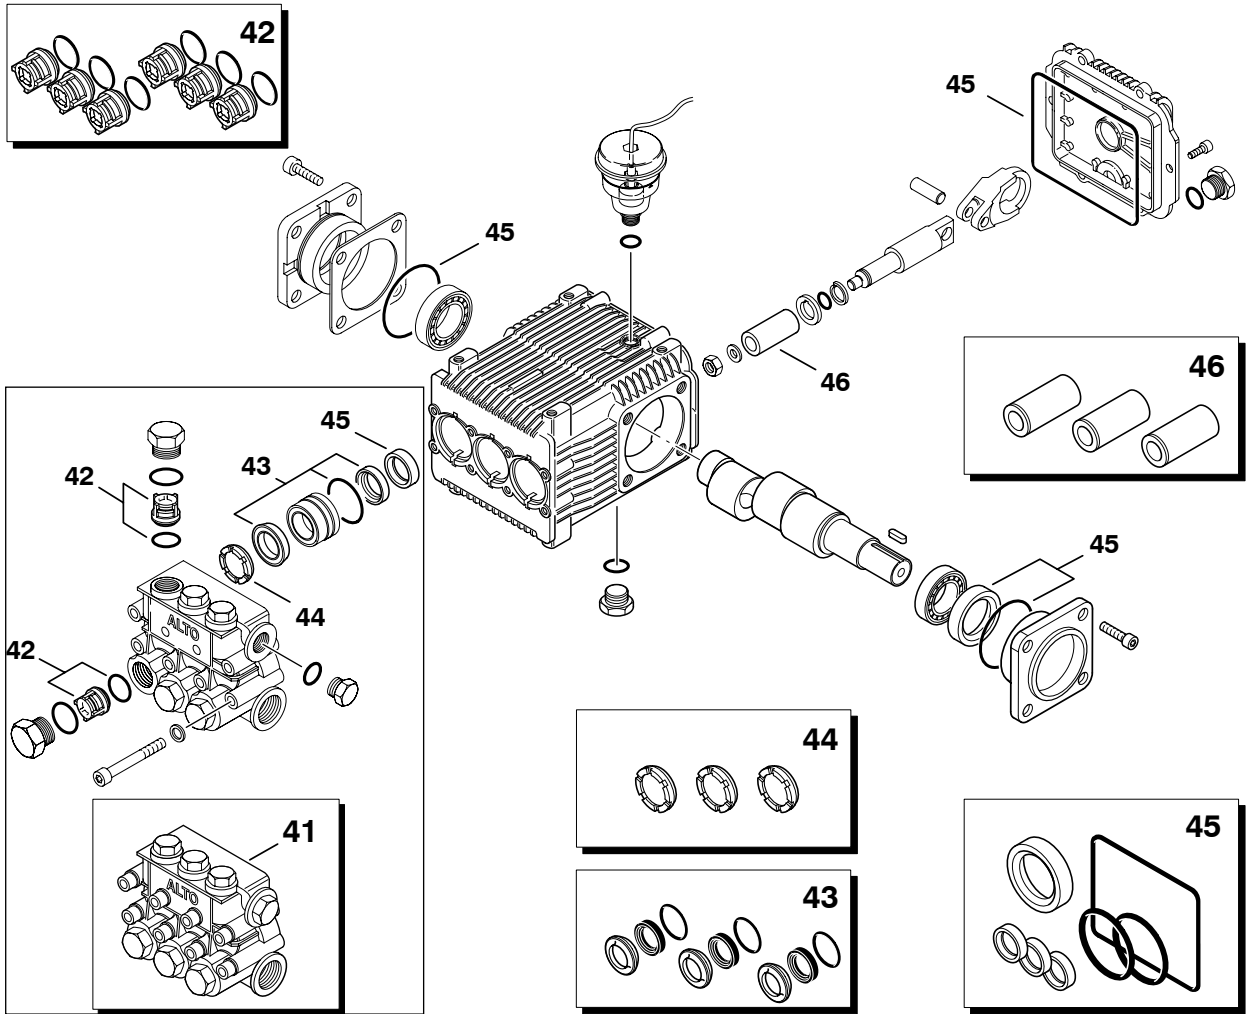

NEPTUNE5-109

Pos.	No.	Description	Comment Bemerkung Bemærkning	Rec. Part	NEPTUNE 5	NEPTUNE 7
41	301001171	Valve Block Compl. Ø20mm Piston		C	1	
42	301001153	Kit Valve [6x]		A	1	
43	301001149	Kit Piston Sealing Ø20		A	1	
44	301001152	Kit Support Ring Ø20		B	1	
45	301001150	Kit Oil Sealing		B	1	
46	301001147	Kit Piston Ø20		C	1