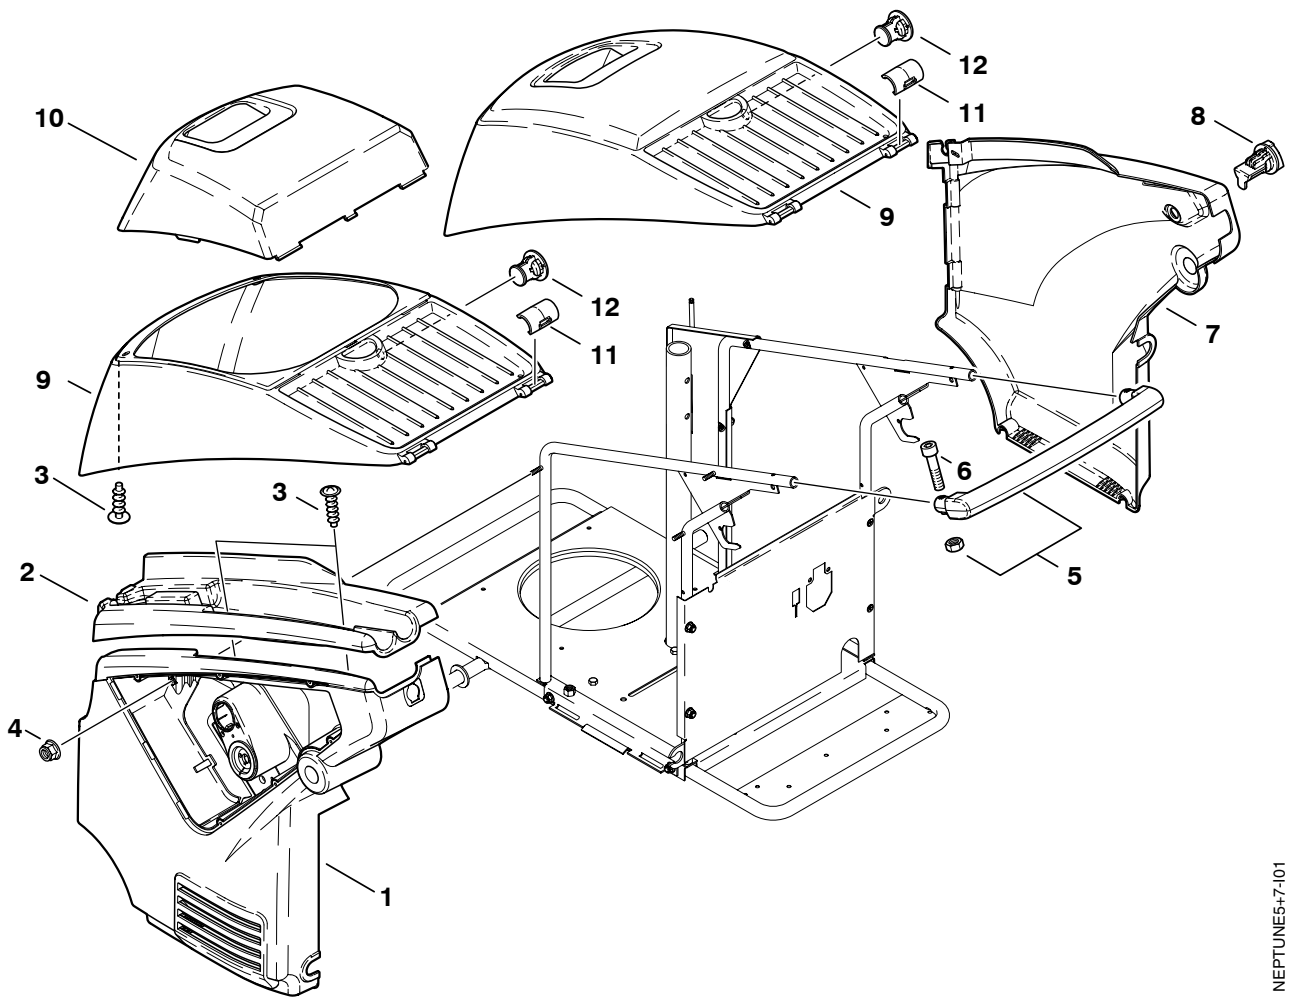

NEPTUNE6+7-101

Pos.	No.	Description	Comment Bemerkung Bemærkning	Rec. Part	NEPTUNE 5	NEPTUNE 7
1	301002974	Side cabinet left "NEPTUNE 5+7" (Green)			1	1
2	301002976	Lance holder (Green)			1	1
3	1814614	Screw 5x18			2	4
4	12496	Hexagon Nut M6			3	3
5	301000447	Handle cpl.			1	1
6	5945	Screw M6x30			2	2
7	301002975	Side cabinet right (Green)			1	1
8	301000585	Door Lock Ø29x28			1	1
9	301002965	Cover "NEPTUNE 5" (Green)			1	
9	301002966	Cover "NEPTUNE 7" (Green)				1
10	301000453	Cover black -Neptune 7-				1
11	301001518	Safety-clip cover			2	2
12	301000584	Locking Bolt Ø29x28			1	1