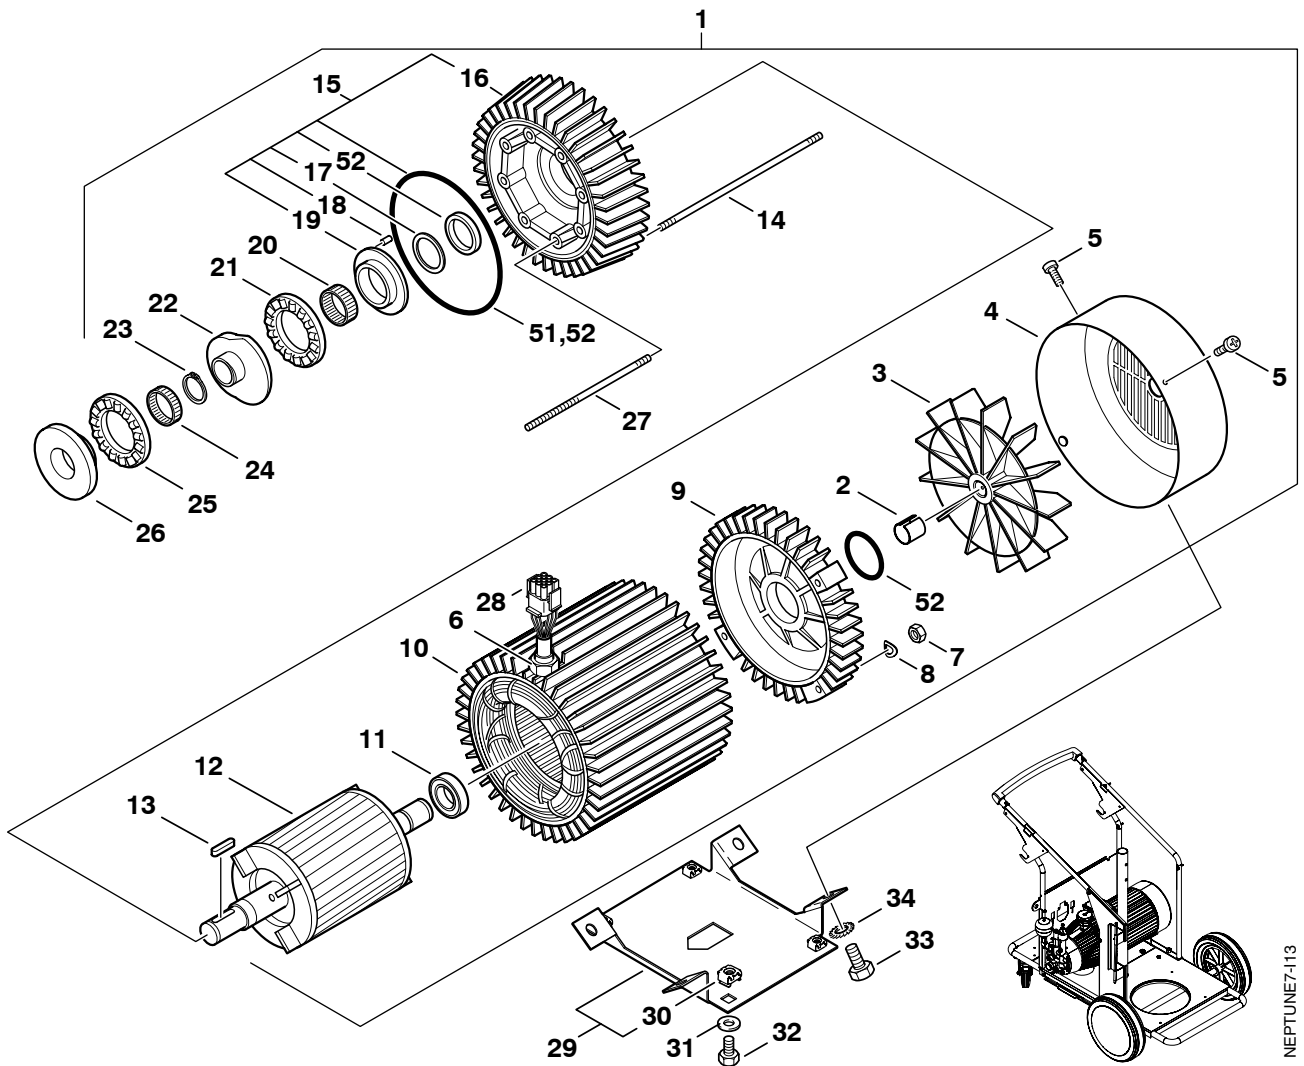

NEPTUNE7-113

Pos.	No.	Description	Comment Bemerkung Bemærkning	Rec. Part NEPTUNE 5 NEPTUNE 7
26	107120704	Bearing Track		1
27	6301368	Screw-mounting M10		C 8
28	103821820	Plug-housing AMP 9-pol.		1
29	301001071	Console 263x215x49,2		1
30	909100152	Nut M8		4
31	2793	Washer 8,4x2		4
32	8919	Screw M8x12		4
33	1802651	Screw M10x20		4
34	10204	Serrated Lock Washer A10,5		4
49	1119310	Kit Valve [4x]		B 1
50	1119571	Repair Kit Gasket		B 1
51	1119820	Repair Kit Oil Sealing		B 1
52	1119570	Repair Kit Gasket		B 1