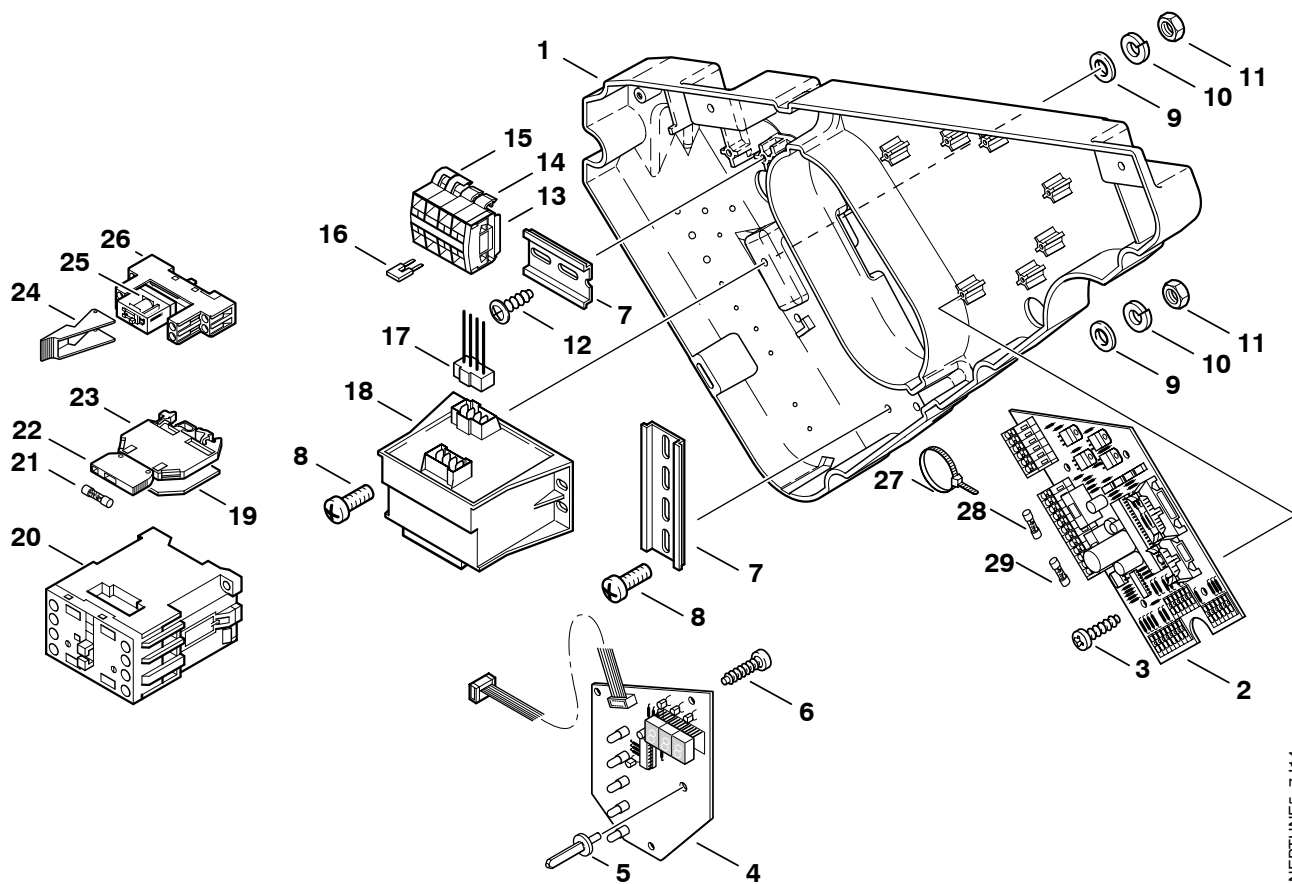

NEPTUNE5+7-114

Pos.	No.	Description	Comment Bemerkung Bemærkning	Rec. Part	NEPTUNE 5	NEPTUNE 7
25	26817	Relay 24VAC		C	1	1
26	41573	Relay Holder			1	1
27	15147	Cable Strap 3,5x1,3x175			1	1
28	103821729	Fuse 2A/250V/T Ø5x20		C	1	1
29	24499	Fuse 315mA M Ø5x20		C	1	1