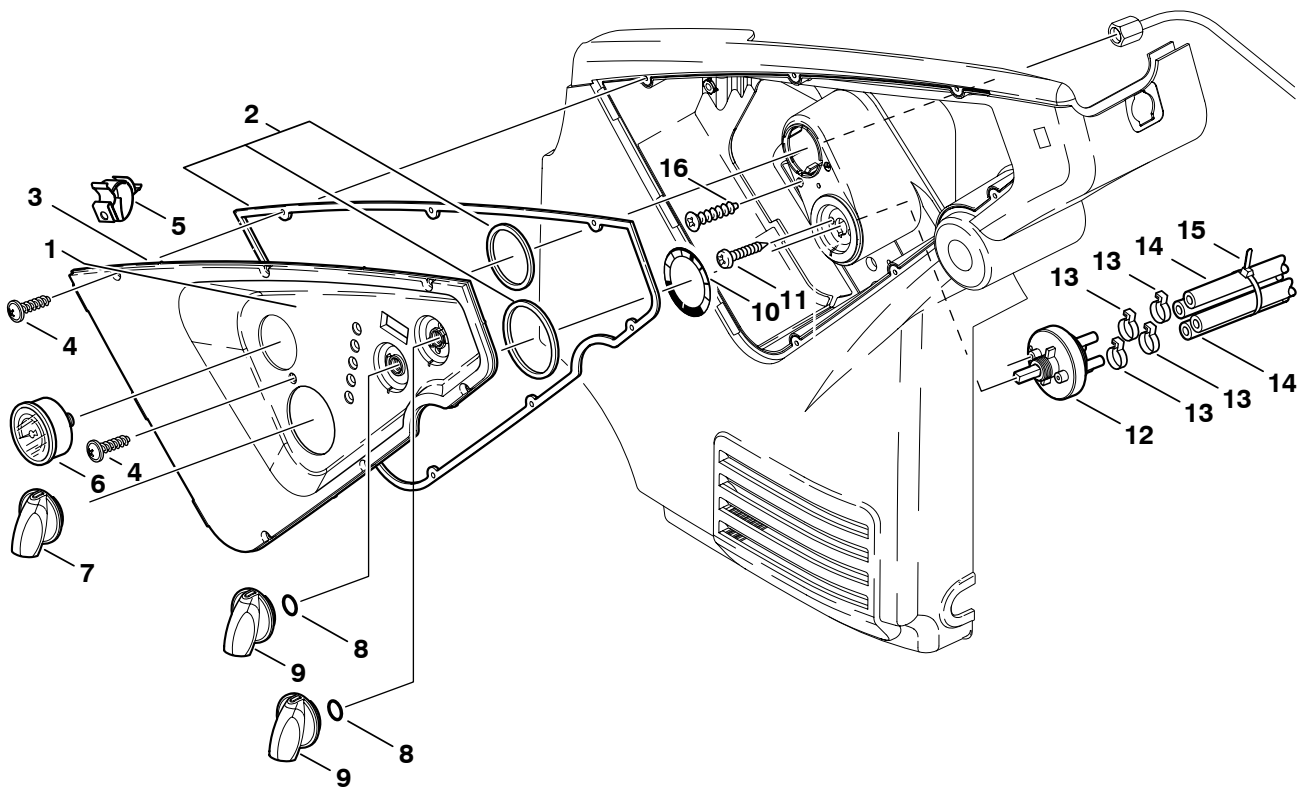

NEPTUNE6-7-116

Pos.	No.	Description	Comment Bemerkung Bemærkning	Rec. Part	NEPTUNE 5	NEPTUNE 7
1	301001579	Label-operation			1	1
2	301000970	Kit Gasket			1	1
3	301002977	Cover			1	1
4	1814614	Screw 5x18			6	6
5	301001075	Wireholder Ø22x38x16			1	1
6	49473	Manometer 0-315 bar			1	1
7	909100238	Rotary knob 6x6+8x8 PP			1	1
8	9868	O-ring Ø10x2,5			2	2
9	909100237	Rotary knob ø6x5 Gerni PP			2	2
10	301000786	Label valve-scala NEPTUNE			1	1
11	1814730	Screw 3,5x10			2	2
12	301001000	Valve Ø51x70		C	1	1
13	11654	Hose Clamp Ø11,5			4	4
⇨	4973	Hose Ø6x3			1	1
15	8819	Cable Strap 4,5x1x350			1	1
16	11253	Screw 5x20			2	2