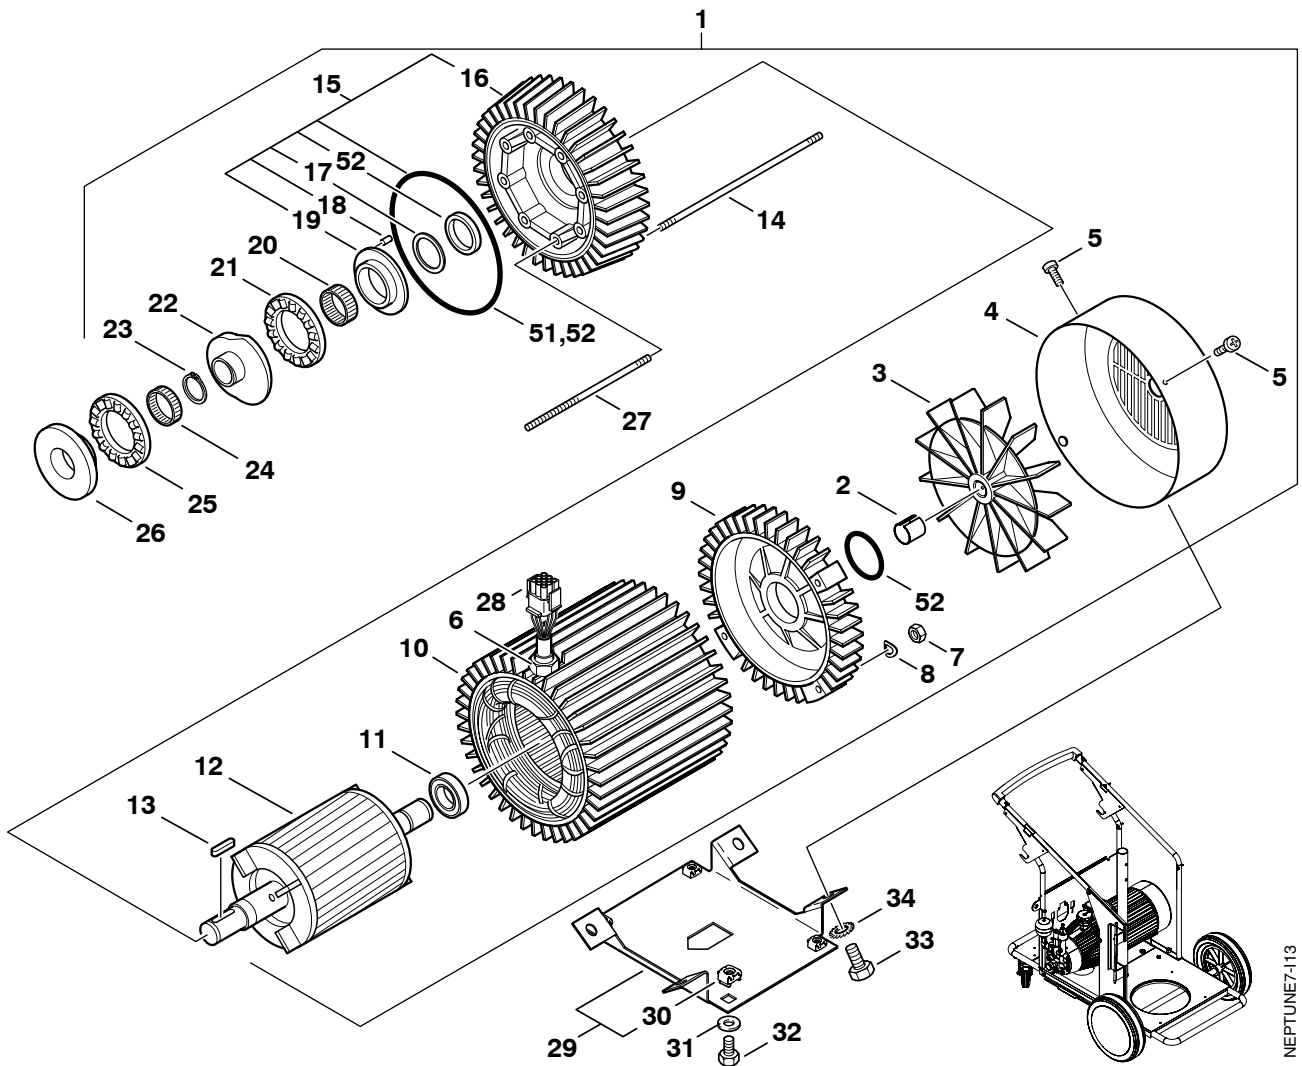

NEPTUNE7-113

Pos.	No.	Description	Comment Bemerkung Bemærkning	Rec. Part	NEPTUNE 5	NEPTUNE 7
1	107120750	Motor 6,5kW/400-415/230/3				1
2	1802503	Lock Ring				1
3	6100605	Fan wheel		C		1
4	6100609	Cover for fan				1
5	101814693	Screw-taptite M4x8				2
6	107302152	Bush G1"AG/G3/4"				1
7	1803725	Hexagon Nut M8				4
8	1801182	Spring Washer 8,1				4
9	6100611	Rear Bearing Cover				1
10	107120761	Stator 6,5kW/400-415/230/3		C		1
11	3200623	Rear-Bearing 6205 2RS				1
12	107120772	Rotor 6,5kW		C		1
13	3200672	Key 6x6x32				1
14	6100712	Stay bolt L306mm				4
15	6101750	Front Bearing Cover Compl.		C		1
16	6101749	Front Bearing Cover				1
17	6100995	Washer Ø53/40,5x1,25				1
18	6100996	Guide Pin				1
19	107120703	Bearing Track		B		1
20	3200656	Needle Bearing K40x45x17		B		1
21	3200615	Axial Roller Bearing		B		1
22	107120716	Wobble disc no.12		B		1
23	1802511	Seger Circlip Ring 28x1,2				1
24	3200664	Needle Bearing K40x45x13A		B		1
25	3200615	Axial Roller Bearing		B		1

301003114 - 2007-05-07