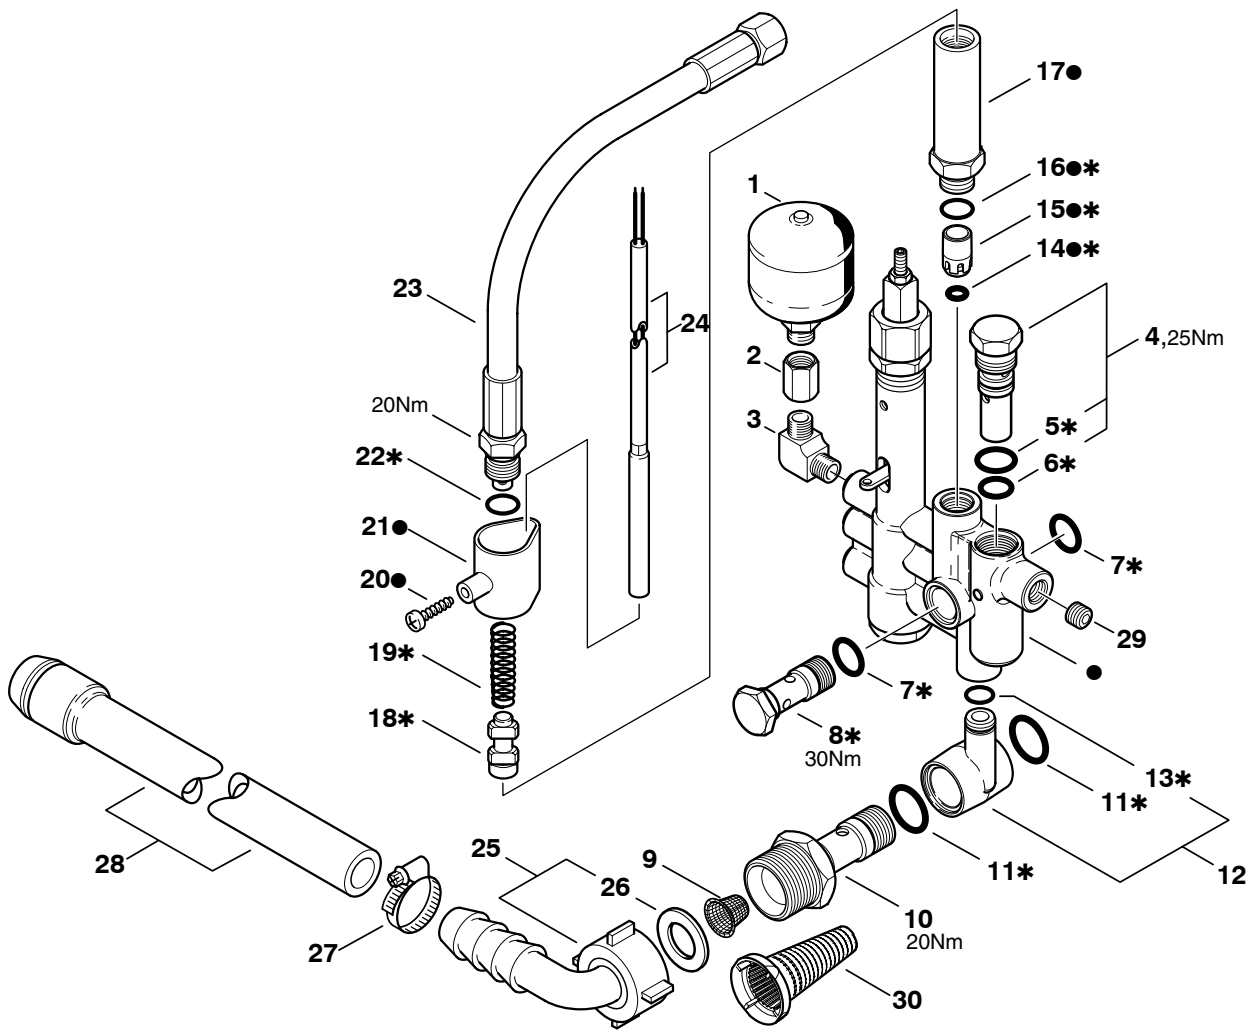

NEPTUNE5+7-107

Pos.	No.	Description	Comment Bemerkung Bemærkning	Rec. Part	NEPTUNE 5	NEPTUNE 7
25	5613	Hose Nozzle Ø13 90°			1	
26	15587	Packing Ring 14x24x2			1	
27	8298	Hose Clip 16-27			1	
28	301000713	Suction Hose Ø22x295			1	
28	301001416	Suction Hose Ø22x275				1
29	30993	Plug G1/4			3	3
30	301002394	Filter	|01.11.2006 ⇒			
	301001810	Unloader Valve	includes ●	C	1	1
	301001195	Repair Kit Unloader Valve	consisting of: *	B	1	1