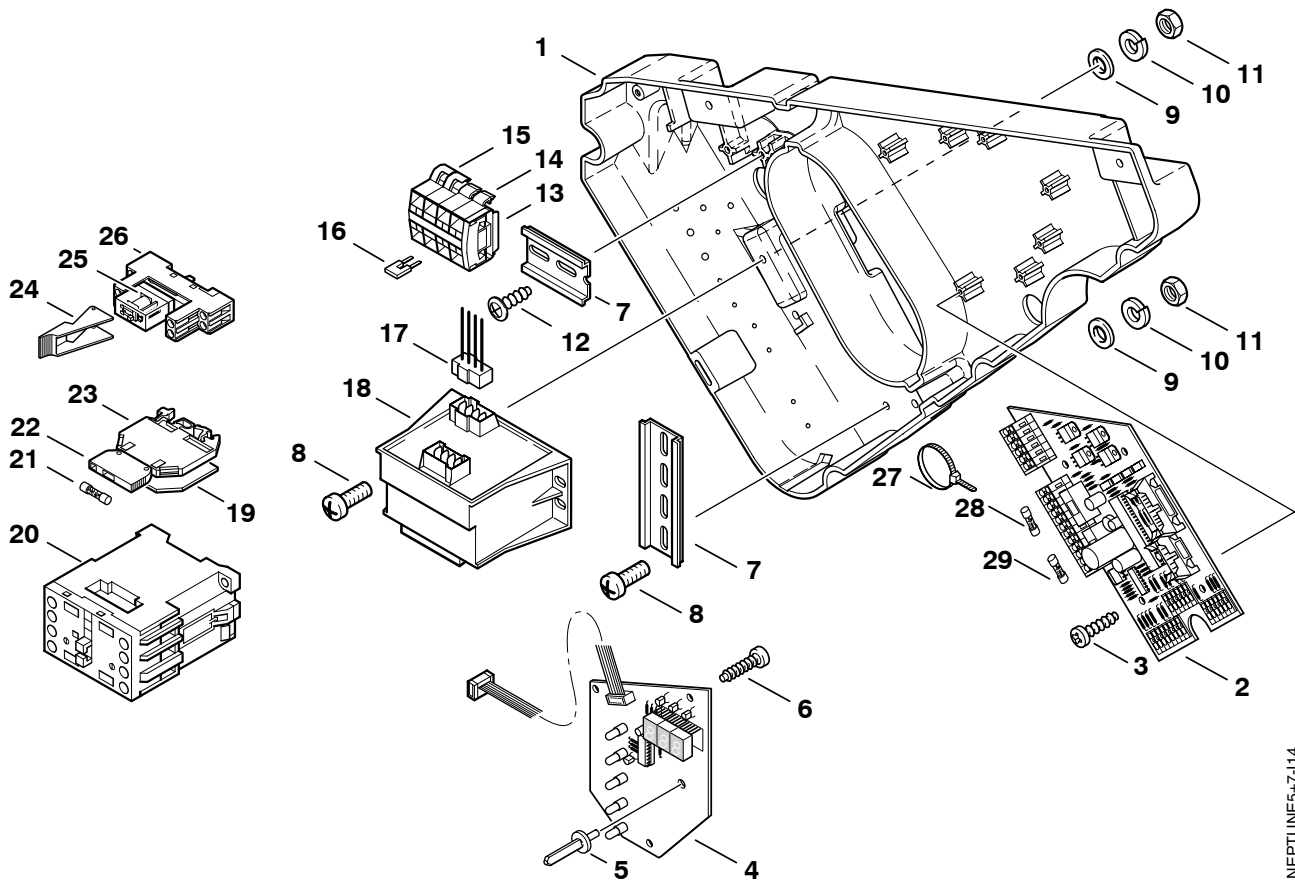

NEPTUNE5+7-114

Pos.	No.	Description	Comment Bemerkung Bemærkning	Rec. Part	NEPTUNE 5	NEPTUNE 7
1	301000679	Assembly Plate			1	1
2	301000680	Main Circuit Board		C	1	1
3	1805175	Screw 3x12			4	4
4	301000678	Display Circuit Board		C	1	1
5	301000636	Axis Ø15x43,5			1	1
6	11254	Screw 3,5x10			3	3
◇	7	22290	Mounting Rail		1	1
8	15146	Screw M5x12			4	4
9	2763	Washer 5,3x1			4	4
10	1813773	Serrated lock washer A5,3			4	4
11	2760	Hexagon Nut M5			4	4
12	16860	Screw 4x12			1	1
13	301000689	End Plate 4mm			1	1
14	301000688	Wire Terminal 4x2,5mm			1	1
15	301000686	Wire Terminal 4x2,5mm²			2	2
16	301000683	Jumper	400/3/50		1	1
17	301000722	Wire H07V-K			1	1
18	301000681	Transformer 230V/400V 24V/8V		C	1	1
19	301000734	End Plate AP4			1	1
20	63903	Contactor 100-C16KJ10 24V/50-60Hz		C	1	1
21	3812385	Fuse 6,3A/250V/T' Ø5x20		C	1	1
22	3807914	Fuseholder 5x20			1	1
23	3807906	Wire Terminal WK4			1	1
24	301000684	Relay Holder 35x25x16			1	1