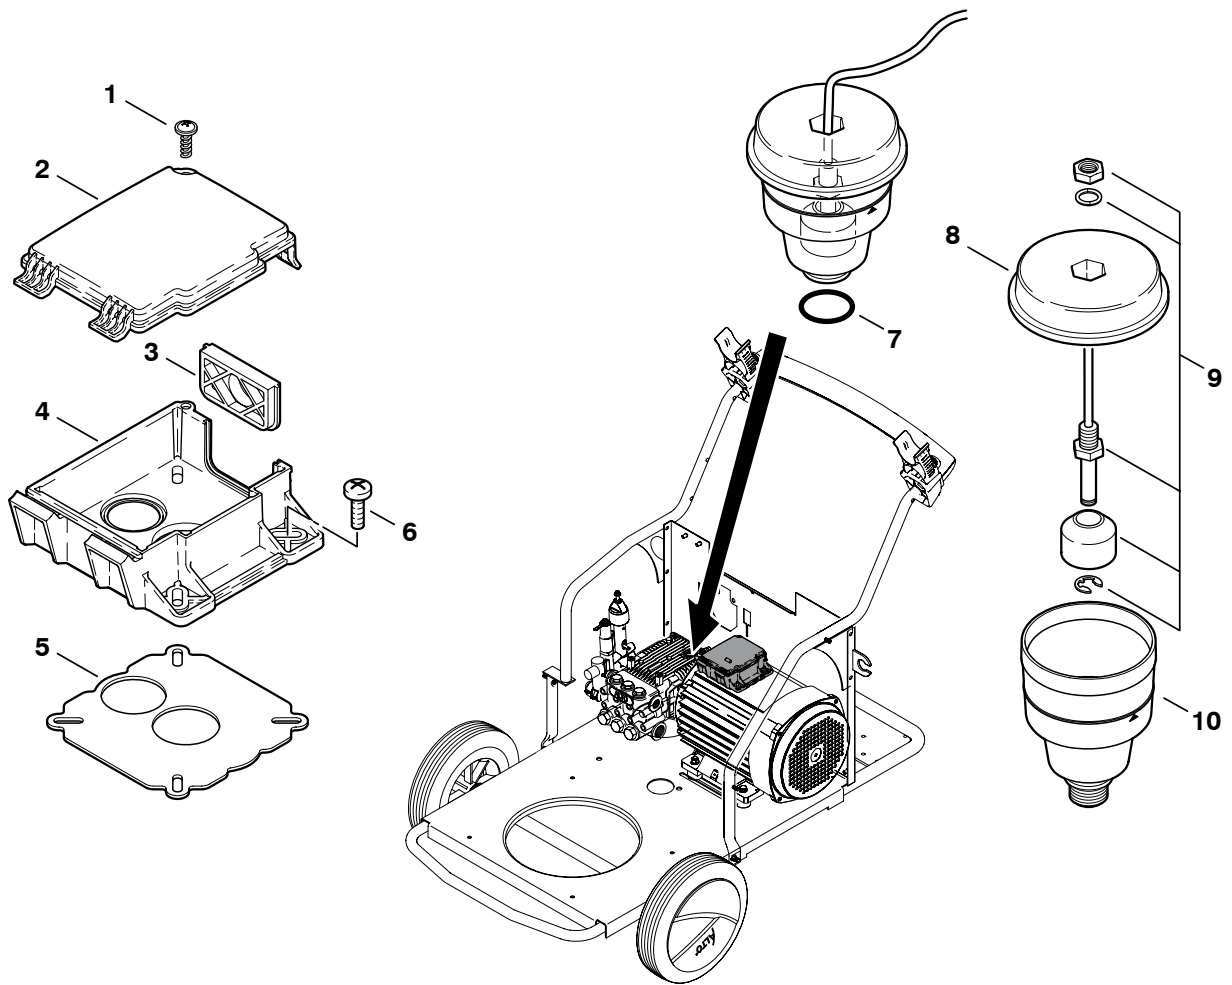

NEPTUNE4-105

Pos.	No.	Description	Comment	Rec. Part NEPTUNE 4
1	10028	Screw 5x14		1
2	301000782	Cover El.Box 128,2x112,5		1
3	17106	Insert 29x52		1
4	301000781	Electric Box		1
5	301000845	Gasket 100x100x1		1
6	32535	Screw M5x16		4
7	19690	O-ring Ø19x1,8		1
8	301000615	Cover Ø70x15,5		1
9	301001196	Float Switch 10VA		C 1
10	301000614	Pumpoil Container Ø66,8x84		1