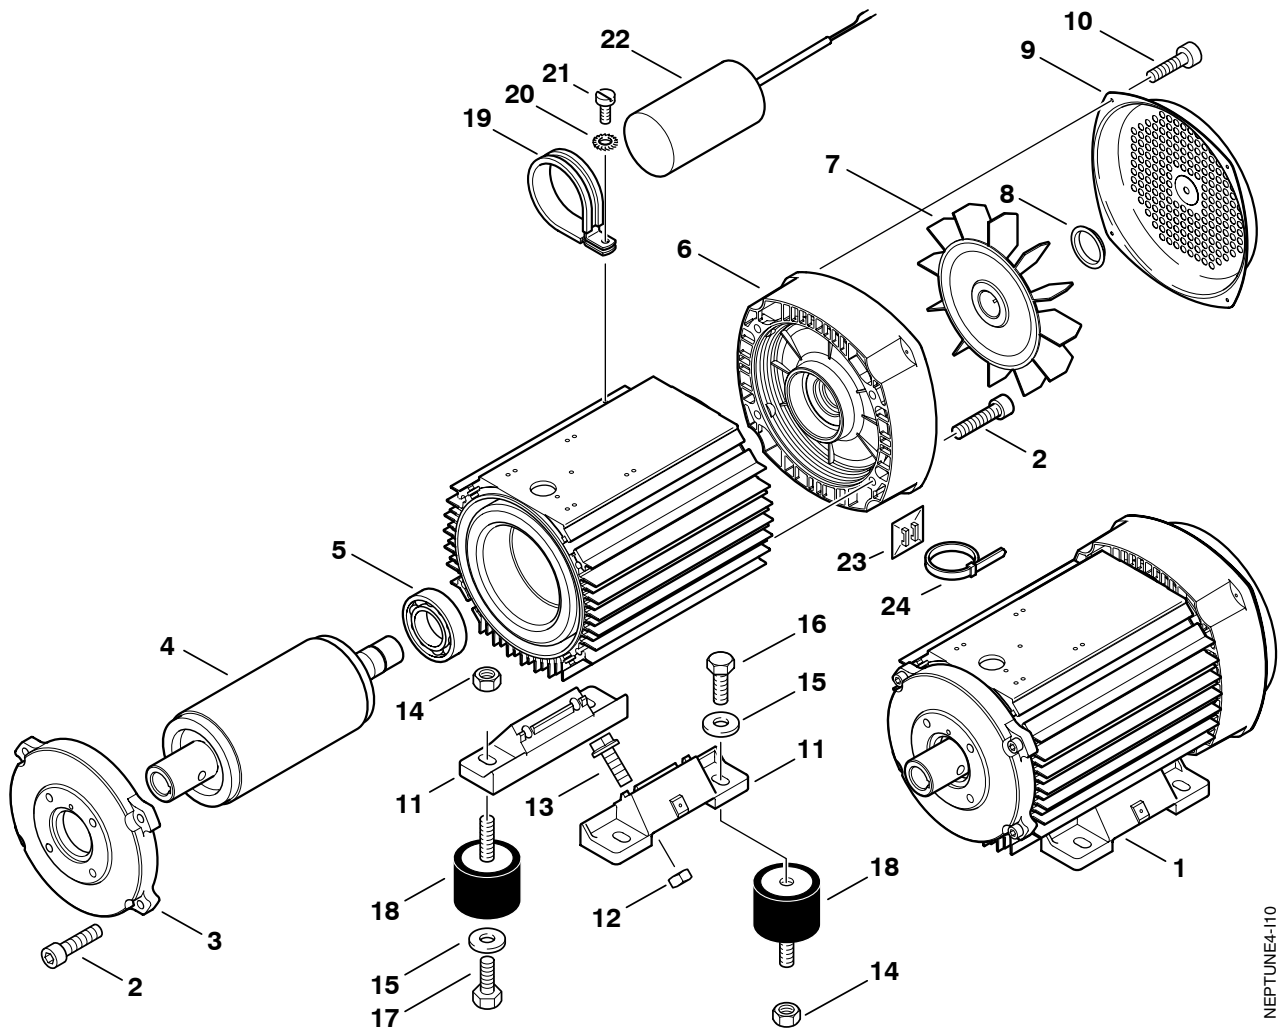

Pos.	No.	Description	Comment	Rec. Part NEPTUNE 4
17	8919	Screw M8x12		2
18	49924	Anti Vibration Damper Ø30x20		4
19	301001093	Fastening Clip Ø50,8x16,3	4-27	1
20	3376	Serrated Lock Washer Ø5,3	4-27	1
21	3348	Screw M5x10	4-27	1
22	301001017	Capacitor 60µF/450V	4-27	C 1
22	2423	Adhesive clip	01.10.2006 ⇒	1
23	15884	Cable strap	01.10.2006 ⇒	1
24	1801182	Spring washer		4
25	1803949	Screw M8x20		4