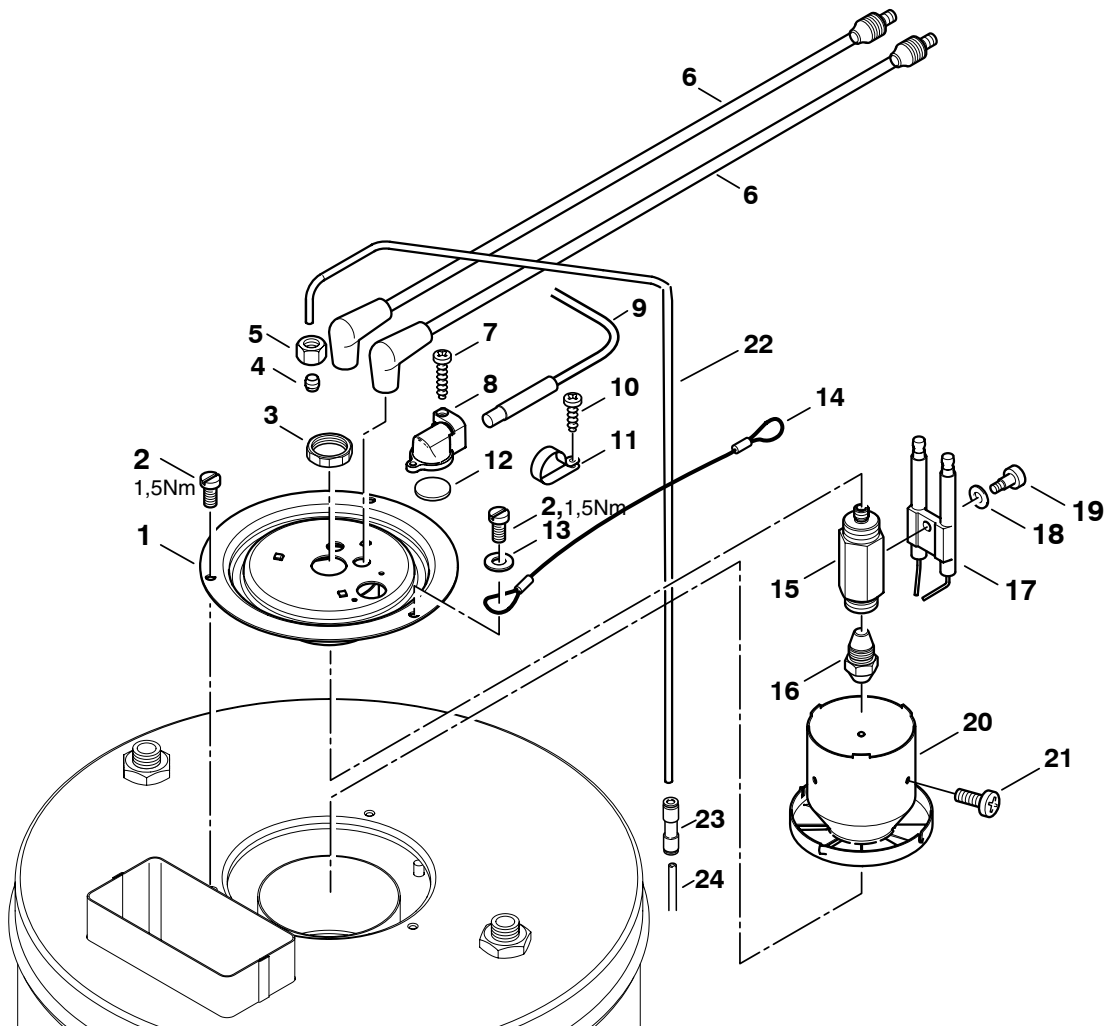

NEPTUNE4-116

Pos.	No.	Description	Comment	Rec. Part	NEPTUNE 4
1	1081	Union Nut L 12			2
2	301000730	Temperature Sensor		C	1
3	4102	Fitting XEVT 12L			1
4	301000855	HP-Hose Ø8x650			1
5	1080	Ring L 12			1
6	301001280	Distributor			1
7	301000246	Pressure Gauge 0-300 bar			1
8	301000879	Ignition transformer 220-230V/50Hz		C	1
9	1809821	Screw M5x50			2
10	909100152	Nut M8			1
11	3938	Fitting L12 G1/4			1
12	301000854	HP-Hose Ø8x610			1
13	301000858	Ignition Cord Ø7x500		C	2
14	301000732	Thermo Fuse 108°C		C	1

NEPTUNE4-17

Pos.	No.	Description	Comment	Rec. Part
↗ 24	909100141	Pipe Ø4x1		NEPTUNE 4 1

NEPTUNE4-118

Pos.	No.	Description	Comment	Rec. Part	
					NEPTUNE 4
1	301000855	HP-Hose Ø8x650	Standard models		1
2	1504	Fitting XEVW 12L ZN	Standard models		1
3	1081	Union Nut L 12	Standard models		1
4	1080	Ring L 12	Standard models		1
5	301000627	Fitting M18x1,5xG3/8"	Standard models		1
6	42768	O-ring Ø11,2x1,8	Standard models		1
7	1600493	Nipple 3/8"	Standard models		1
8	3913	Screw M6x12	Standard models		2
9	301001254	Sheet Metal 1x287x199x185	Standard models		1
10	301001255	Sheet Metal 1x221x207x134	Standard models		1
11	301001190	Hose Reel Cabinet Right	Standard models		1
12	1814614	Screw 5x18	Standard models		3
13	301001189	Hose Reel Cabinet Left	Standard models		1
14	301001811	Gasket 500x7x2	Standard models		2