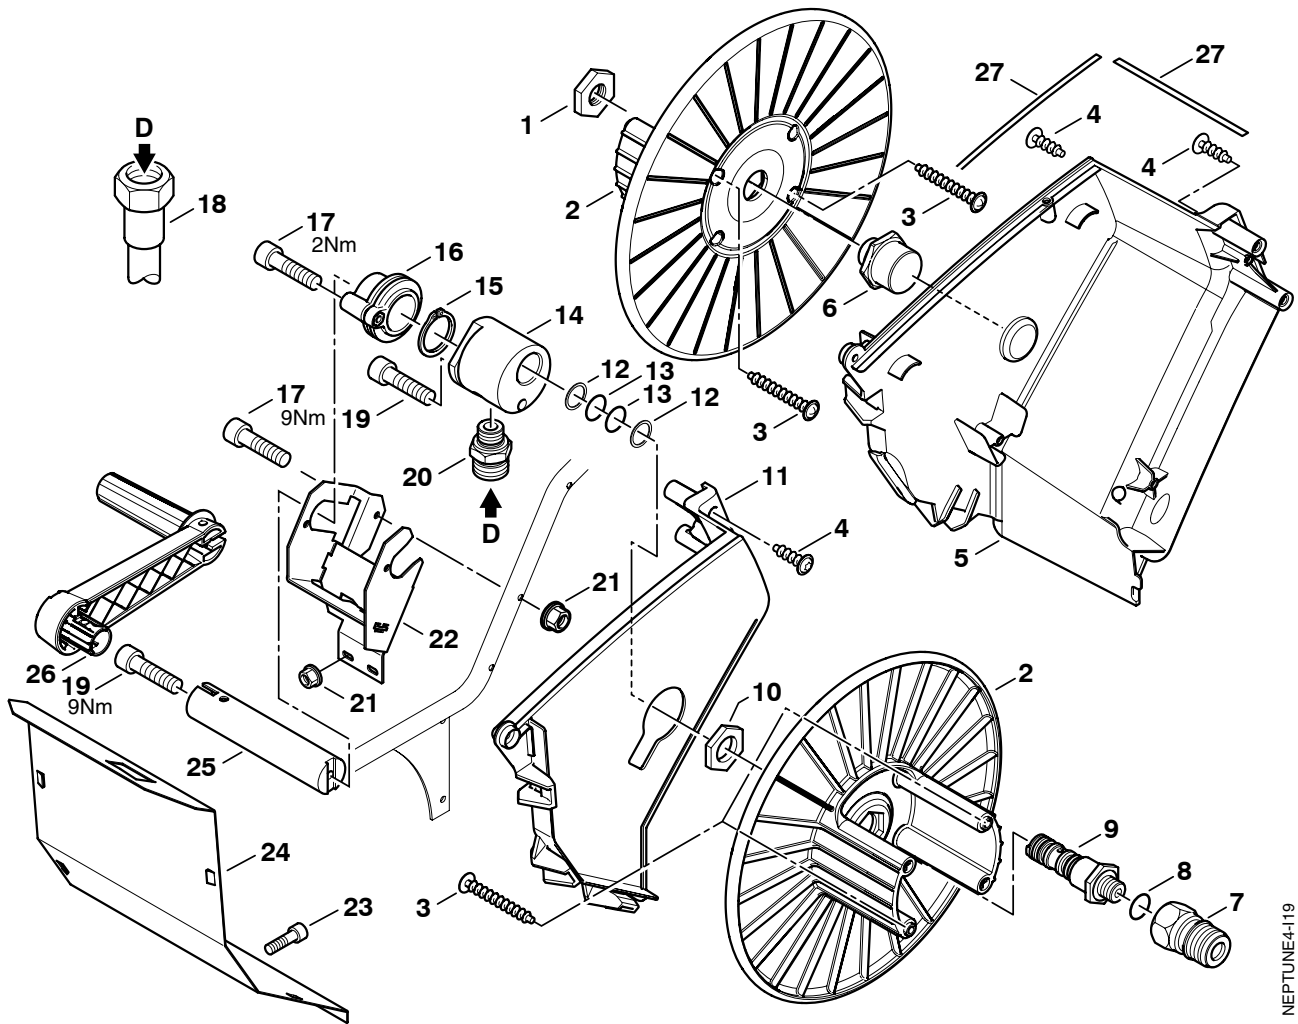

NEPTUNE4-17

Pos.	No.	Description	Comment	NEPTUNE 4	
				Rec.	Part
1	301000606	Cover Ø150x38			1
2	4820	Screw M5x10			3
3	909100139	Hexagon Nut M20x1			1
4	1603448	Cutting ring L4			1
5	1603430	Union Nut L 4			1
6	301000858	Ignition Cord Ø7x500		C	2
7	5606	Screw 2,9x19			1
8	301000934	Holder 37,45x23x17,7			1
9	301000729	Flame Sensor	Option	C	1
10	4036	Sheet Metal Screw 2,9x9,5			1
11	301001069	Holder Ø4,8			1
12	301000933	Sheet Metal Ø20x3			1
13	2763	Washer 5,3x1			1
14	301001680	Rope Ø1x710			1
15	301001548	Fuel Nozzle Holder SW22x65,5			1
16	2802445	Fuel Nozzle 1,25gal/h 80° H	4-49 X	B	1
16	2802712	Fuel Nozzle 1gal/h 60°H	4-27	B	1
17	301000853	Ignition Electrode		A	1
18	909100144	Spring Washer B5			1
19	909100143	Pan Head Screw M4x4,5			1
20	301001278	Air Distributor Ø79x59,2	4-49 X		1
20	301001683	Air Distributor Ø80x59,2	4-27		1
21	51848	Oval Head Screw M3x4			3
22	301002072	Pipe Bended Ø4x582			1
23	301001912	Union Piece Ø4/Ø4			1

NEPTUNE4-17

Pos.	No.	Description	Comment	Rec. Part
↗ 24	909100141	Pipe Ø4x1		NEPTUNE 4 1

NEPTUNE4-118

Pos.	No.	Description	Comment	Rec. Part	
					NEPTUNE 4
1	301000855	HP-Hose Ø8x650	Standard models		1
2	1504	Fitting XEVW 12L ZN	Standard models		1
3	1081	Union Nut L 12	Standard models		1
4	1080	Ring L 12	Standard models		1
5	301000627	Fitting M18x1,5xG3/8"	Standard models		1
6	42768	O-ring Ø11,2x1,8	Standard models		1
7	1600493	Nipple 3/8"	Standard models		1
8	3913	Screw M6x12	Standard models		2
9	301001254	Sheet Metal 1x287x199x185	Standard models		1
10	301001255	Sheet Metal 1x221x207x134	Standard models		1
11	301001190	Hose Reel Cabinet Right	Standard models		1
12	1814614	Screw 5x18	Standard models		3
13	301001189	Hose Reel Cabinet Left	Standard models		1
14	301001811	Gasket 500x7x2	Standard models		2