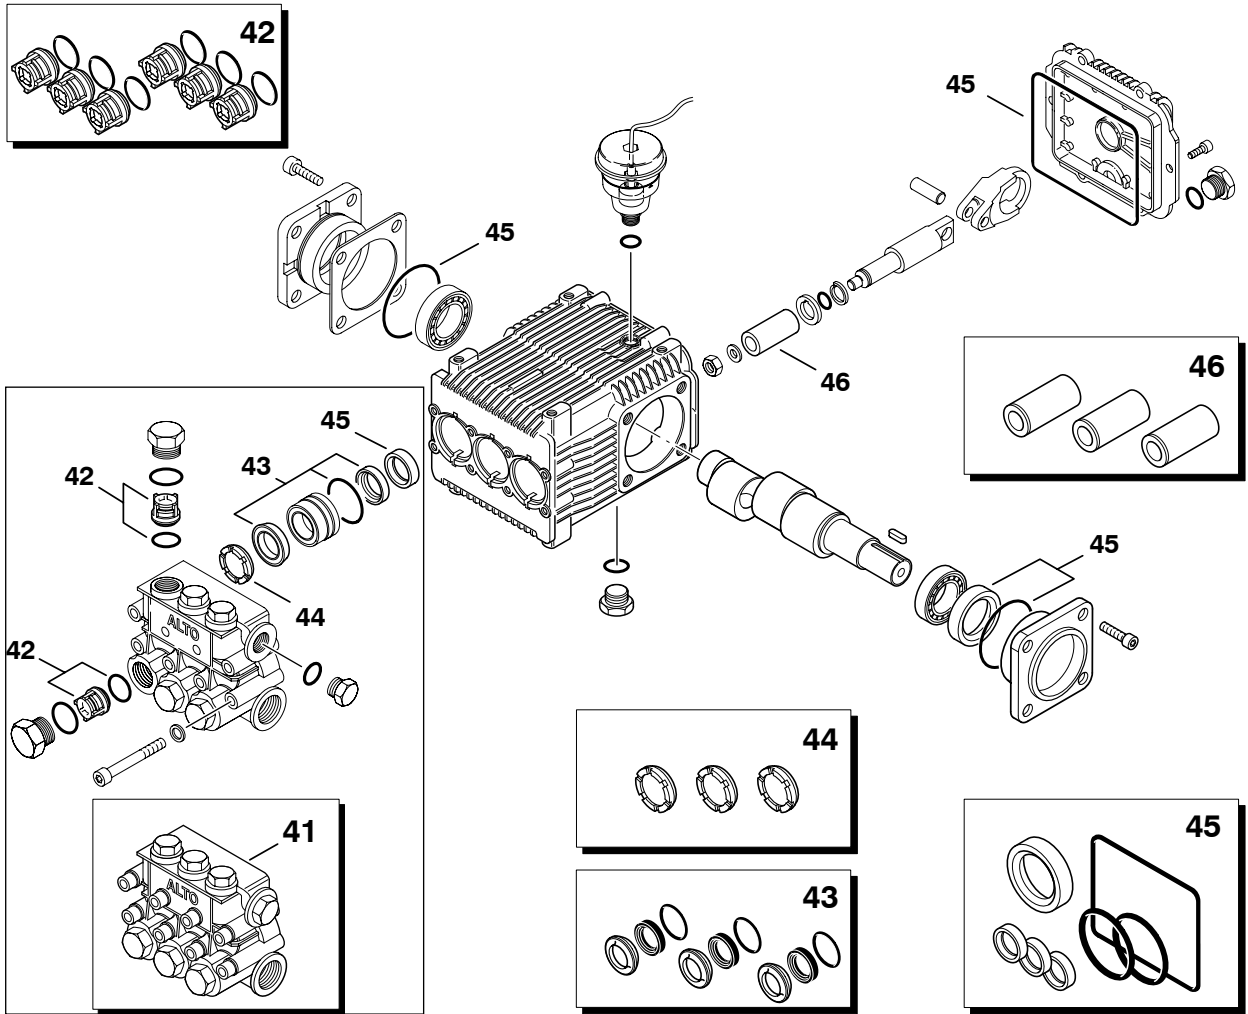

Pos.	No.	Description	Comment	Rec. Part	NEPTUNE 4
1	3928	Screw M8x30	4-27		4
1	6863	Screw M8x35	4-49 X		4
2	301000614	Pumpoil Container Ø66,8x84			1
3	301000615	Cover Ø70x15,5			1
4	56554	O-ring Ø14x1,78			1
5	301001158	Cover			1
6	56554	O-ring Ø14x1,78			2
7	301001135	Plug G3/8"			1
8	909100158	Screw M6x14			6
9	301001138	Bolt		B	3
10	301001168	Connecting Rod	Bronze, 4-49 X	B	3
10	301001169	Connecting rod	Aluminium, 4-27	B	3
12	301001156	Piston Rod		B	3
13	49900	Supporting Ring Ø8x11x1			3
14	3001740	O-ring Ø7,66x1,78			3
15	301001139	Distance Spacer			3
16	909100165	Packing Ring Ø8x17			3
17	909100167	Hexagon Nut M8			3
18	2788	Screw M8x16			4
19	301001167	Bearing Lid 80x80x8 Open			1
20	301001166	Bearing Lid 80x80x8 Closed			1
21	301001140	Adjusting Washer 80x80x0,05		B	1
21	301001141	Adjusting Washer 80x80x0,10		B	1
21	301001142	Adjusting Washer 80x80x0,20		B	1
21	301001143	Adjusting Washer 80x80x0,25		B	1

Pos.	No.	Description	Comment	Rec. Part	NEPTUNE 4
	22	909100163	Roller Bearing 30304		C 1
	23	909100162	Roller Bearing 30205		C 1
	24	19639	Parallel Key A 8x7x25		1
	25	301001161	Crankshaft No.6	4-27	C 1
	25	301001165	Crankshaft No.1	4-49 X	C 1
	26	301001157	Housing		1
	28	301001135	Plug G3/8"		1
	29	301001154	Thrust Collar Ø18 "NP5-pump"		B 3
	30	301001172	Valve block		1
	31	301001137	Plug M22 SW24x21		6
	32	103004342	O-ring Ø17,86x2,62		6
	33	1409	Packing Ring Ø17x23		1
	34	301001134	Plug G3/8"		1
	35	909100168	Safety Washer Ø8		8
	36	1814597	Screw M8x70		8
	37	5127	Packing Ring Ø21x26		1
	38	301002402	Hollow screw G1/2"	4-49 X	1
	38	301002405	Hollow screw G1/2"	4-27	1
	39	11654	Hose Clamp Ø11,5		1
◇	40	4973	Hose Ø6x3		1
	41	301001170	Valve Block Compl. Ø18mm Piston		C 1
	42	301002926	Filter	01.10.2006 ⇒	1
		301000791	Pump NP5 15.20 N	4-49 X	1
		301000994	Pump NP5 10.12 N	4-27	1