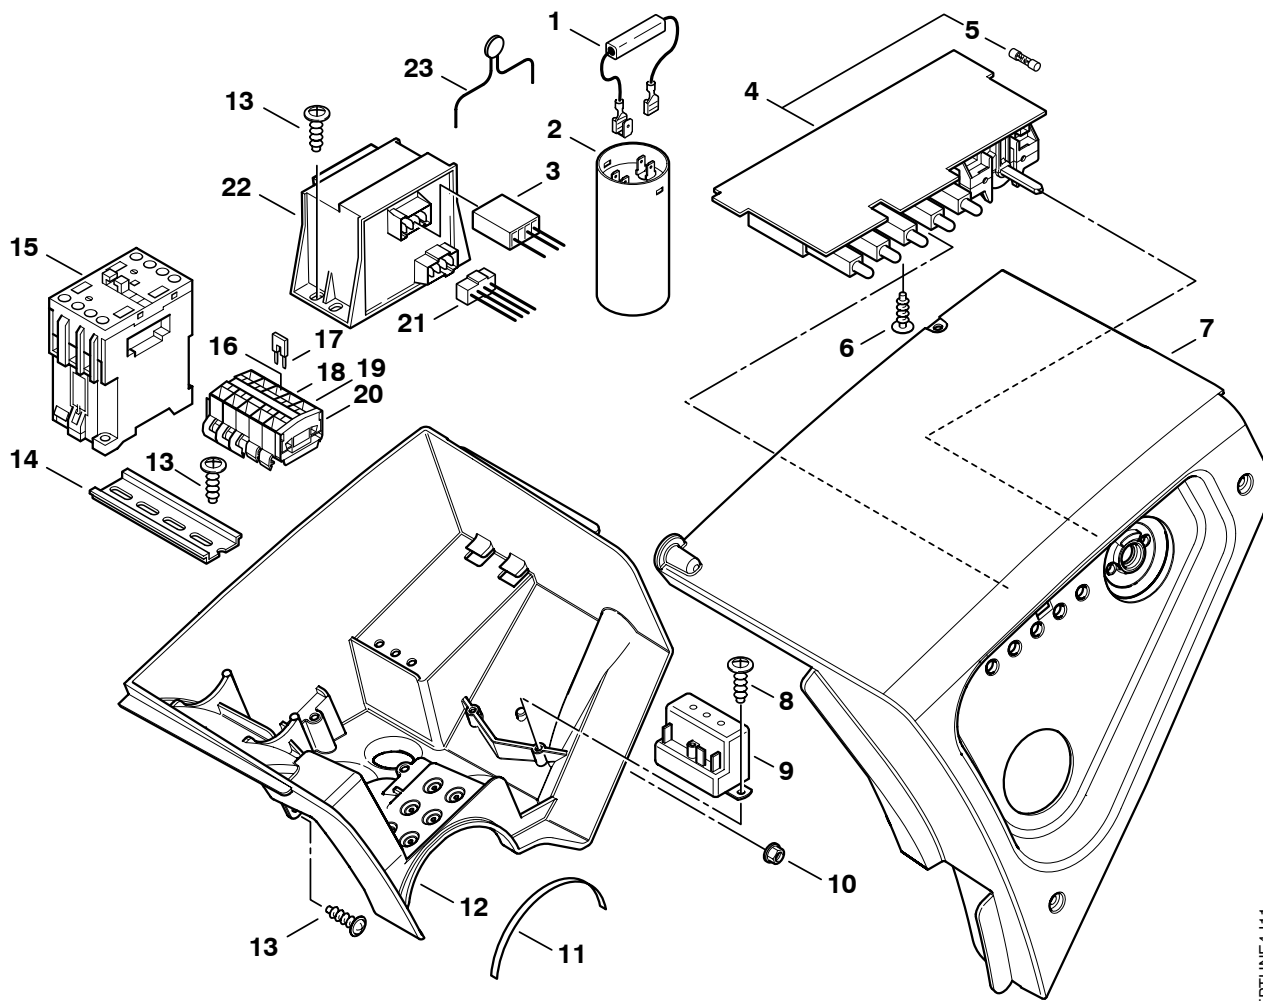

NEPTUNE4-11

Pos.	No.	Description	Comment	Rec. Part	NEPTUNE 4
1	301000402	Resistance 15kOhm/7W	4-27	C	1
2	301001056	Starting capacitor 98µF/330V	4-27	C	1
3	301001236	Wire 2-pol./230V	4-27		1
3	301001237	Wire 2-pol./400V	4-49 X		1
4	301001231	Main Circuit Board		C	1
5	3812385	Fuse 6,3A/250V/ T' Ø5x20		C	1
5	103821729	Fuse 2A/250V/ T' Ø5x20		C	1
6	16860	Screw 4x12			1
7	301001212	Cover El.Box			1
8	16860	Screw 4x12	4-27		2
9	11060	Starter Relay 220V AC	4-27	C	1
10	12496	Hexagon Nut M6			1
11	301001811	Gasket 500x7x2			1
12	301001210	El-box Base			1
13	10028	Screw 5x14			6
↔ 14	22290	Mounting Rail			1
15	63903	Contactor 100-C16KJ10 24V/50-60Hz	4-27	C	1
15	301001228	Contactor 100-M12NKD3 24/50-60	4-49 X	C	1
16	301000686	Wire Terminal 4x2,5mm²			2
17	301000683	Jumper	4-49 X		1
18	301000687	Wire terminal 2x2,5mm	4-27		2
19	301000688	Wire Terminal 4x2,5mm			1
20	301000689	End Plate 4mm			1
21	301000722	Wire H07V-K			1