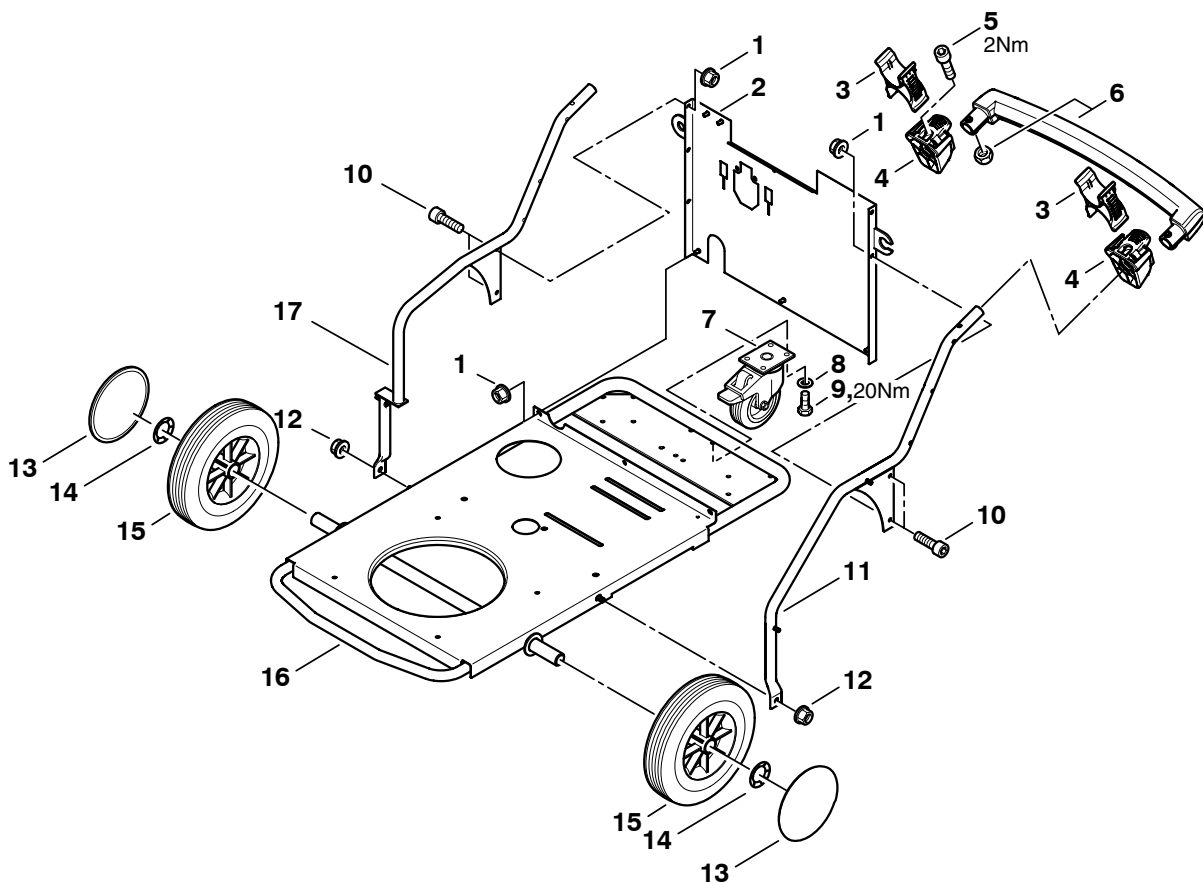

#### B-Parts:

Medium turning parts. Recommended stock size is: [Number of machines sold x 0.01] or minimum 1.

These parts are typical: By-pass valves, safety valves, seal kit, hoses, wobble disc bearings, etc.

#### C-Parts:

Low turning parts. Recommended stock size is: Minimum 1.

These parts are typical: Electric parts, motors, transformers, relays, fuses, cylinder head, etc.

◇ ATTENTION! - Lengths in metres - Please indicate required length when ordering!

\* consisting of

● includes

NEPTUNE4-101

Pos.	No.	Description	Comment	Rec. Part	NEPTUNE 4
1	12496	Hexagon Nut M6			7
2	301001256	Rear Wall 487x394x21			1
3	301001284	Lance Holder			2
4	301001283	Holder-lance			2
5	5945	Screw M6x30			2
6	301000447	Handle cpl.			1
7	301001547	Castor Ø100			1
8	2762	Washer 8,4x1,6			4
9	5370	Screw M8x10			4
10	3913	Screw M6x12			4
11	301001251	Tube Frame Left			1
12	61467	Hexagon Nut M8			2
13	65653	Wheel Cap Ø250			2
14	1813799	Spring Plate Washer			2
15	301000989	Wheel Ø250x75			2
16	301002481	Base frame			1
17	301002488	Frame right			1