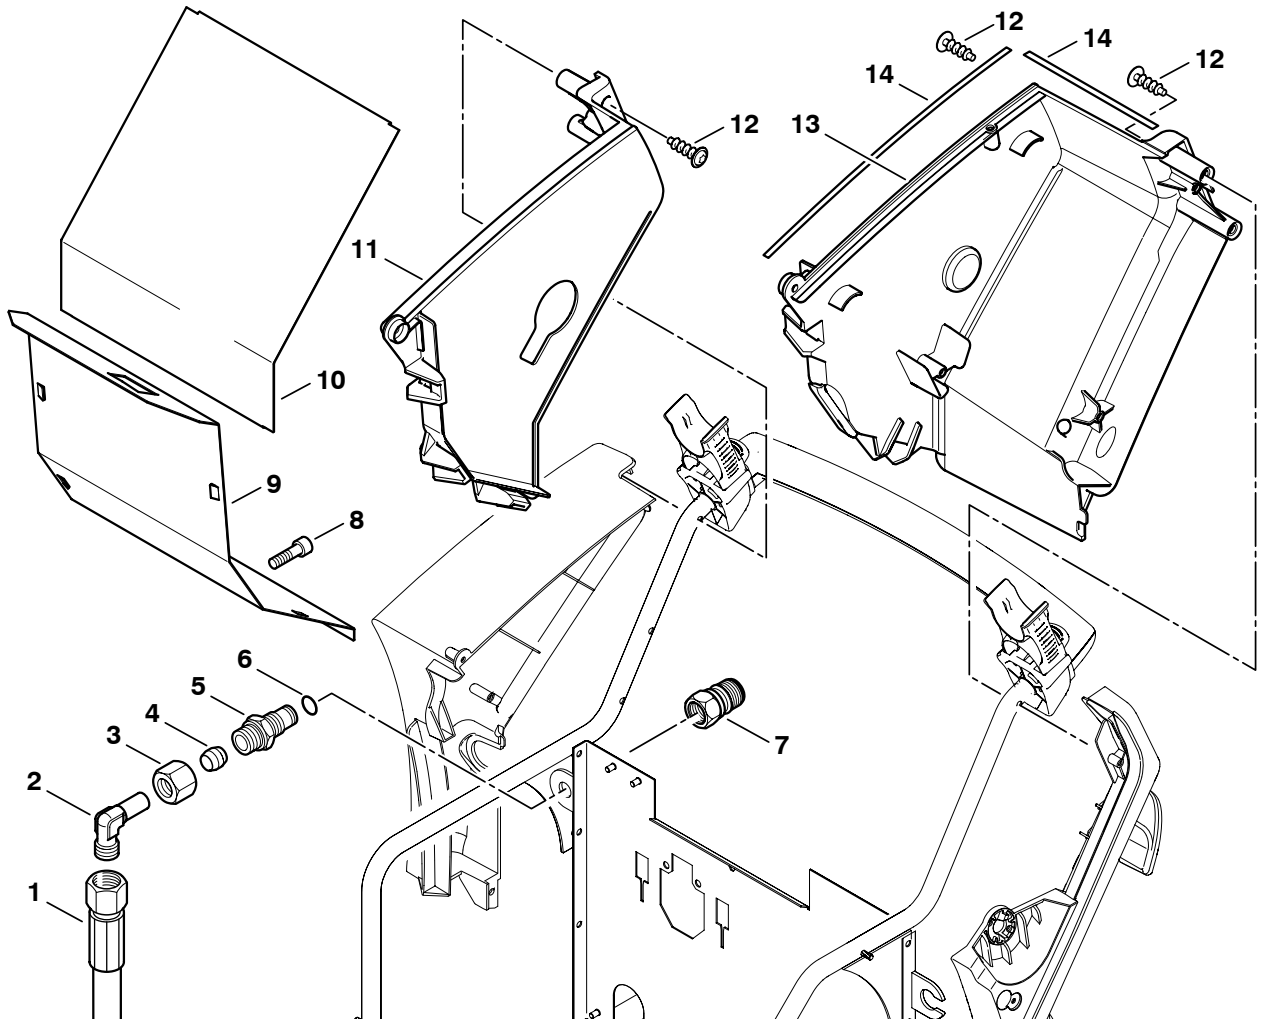

NEPTUNE4-17

Pos.	No.	Description	Comment	NEPTUNE 4	
				Rec.	Part
1	301000606	Cover Ø150x38			1
2	4820	Screw M5x10			3
3	909100139	Hexagon Nut M20x1			1
4	1603448	Cutting ring L4			1
5	1603430	Union Nut L 4			1
6	301000858	Ignition Cord Ø7x500		C	2
7	5606	Screw 2,9x19			1
8	301000934	Holder 37,45x23x17,7			1
9	301000729	Flame Sensor	Option	C	1
10	4036	Sheet Metal Screw 2,9x9,5			1
11	301001069	Holder Ø4,8			1
12	301000933	Sheet Metal Ø20x3			1
13	2763	Washer 5,3x1			1
14	301001680	Rope Ø1x710			1
15	301001548	Fuel Nozzle Holder SW22x65,5			1
16	2802445	Fuel Nozzle 1,25gal/h 80° H	4-49 X	B	1
16	2802712	Fuel Nozzle 1gal/h 60°H	4-27	B	1
17	301000853	Ignition Electrode		A	1
18	909100144	Spring Washer B5			1
19	909100143	Pan Head Screw M4x4,5			1
20	301001278	Air Distributor Ø79x59,2	4-49 X		1
20	301001683	Air Distributor Ø80x59,2	4-27		1
21	51848	Oval Head Screw M3x4			3
22	301002072	Pipe Bended Ø4x582			1
23	301001912	Union Piece Ø4/Ø4			1

NEPTUNE4-17

Pos.	No.	Description	Comment	Rec. Part
↗ 24	909100141	Pipe Ø4x1		NEPTUNE 4 1

NEPTUNE4-118

Pos.	No.	Description	Comment	Rec. Part	
					NEPTUNE 4
1	301000855	HP-Hose Ø8x650	Standard models		1
2	1504	Fitting XEVW 12L ZN	Standard models		1
3	1081	Union Nut L 12	Standard models		1
4	1080	Ring L 12	Standard models		1
5	301000627	Fitting M18x1,5xG3/8"	Standard models		1
6	42768	O-ring Ø11,2x1,8	Standard models		1
7	1600493	Nipple 3/8"	Standard models		1
8	3913	Screw M6x12	Standard models		2
9	301001254	Sheet Metal 1x287x199x185	Standard models		1
10	301001255	Sheet Metal 1x221x207x134	Standard models		1
11	301001190	Hose Reel Cabinet Right	Standard models		1
12	1814614	Screw 5x18	Standard models		3
13	301001189	Hose Reel Cabinet Left	Standard models		1
14	301001811	Gasket 500x7x2	Standard models		2