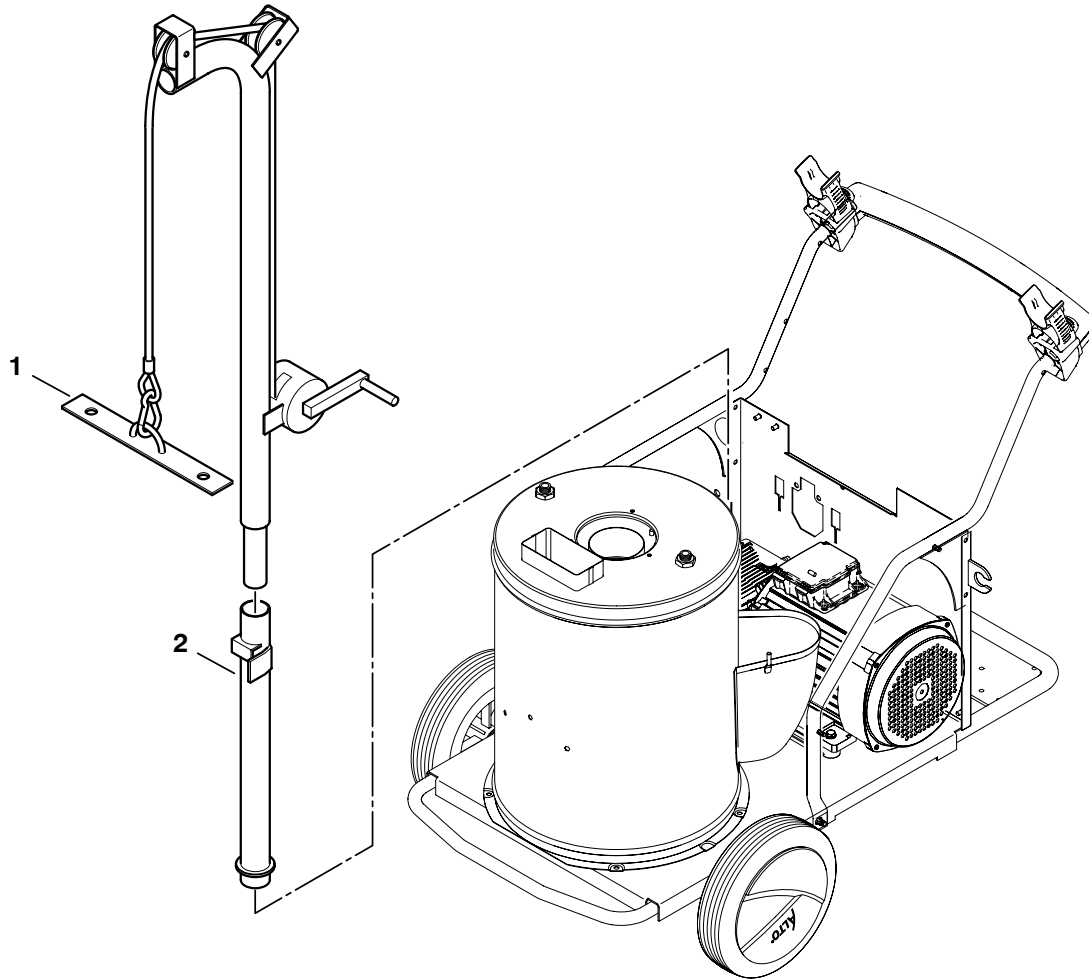

NEPTUNE4-120

Pos.	No.	Description	Comment	Rec. Part	NEPTUNE 4
1	301001078	Service Crane	301001804 also necessary		1
2	301001804	Support			1