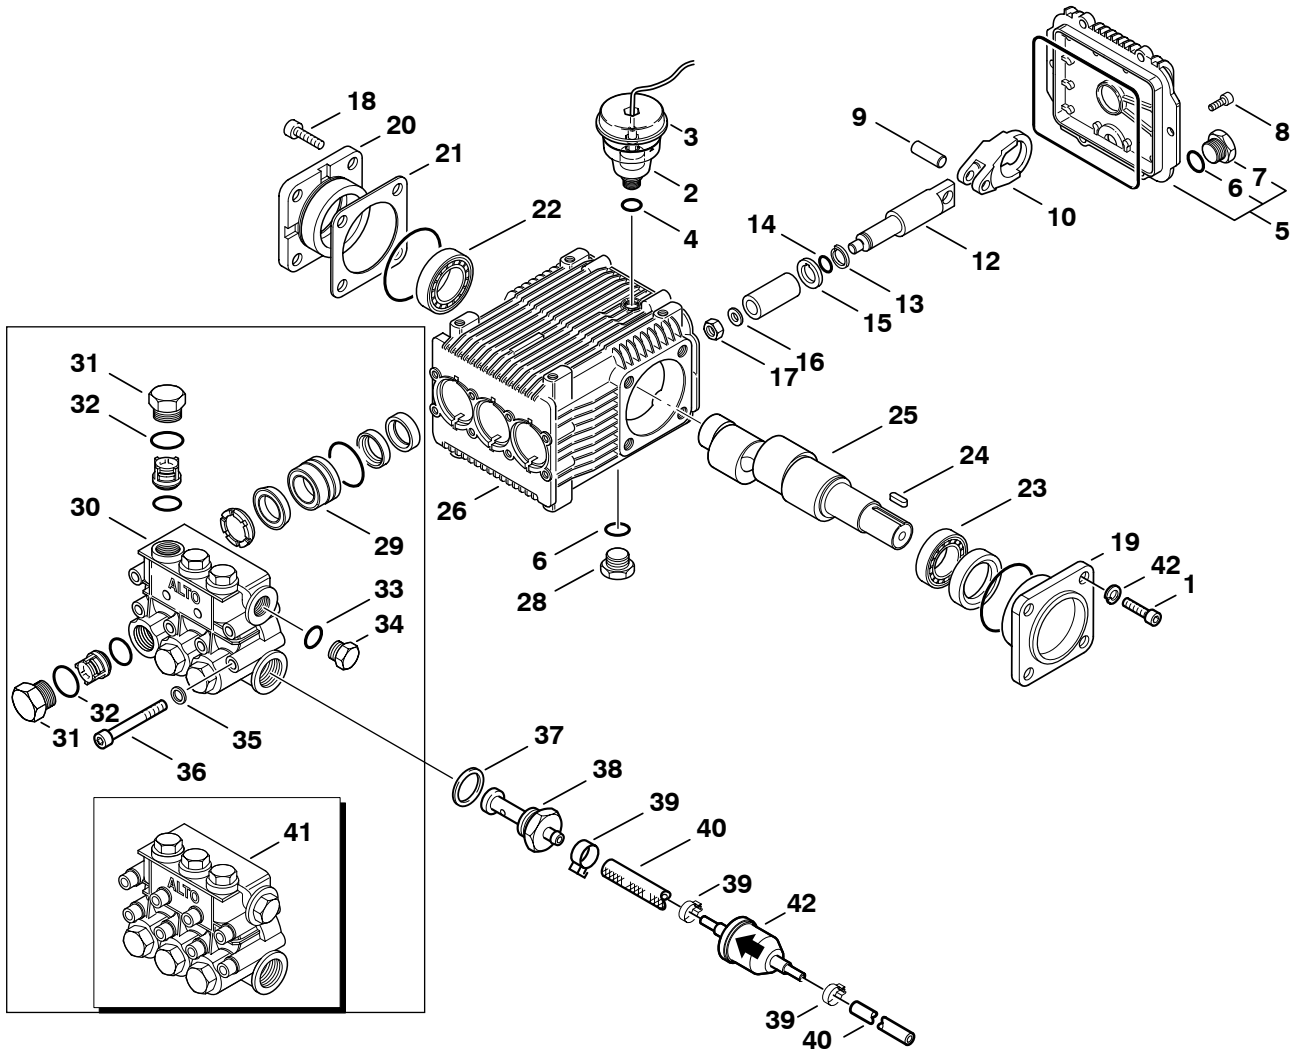

301003113 - 2007-01-23

NEPTUNE4-107

Pos.	No.	Description	Comment	Rec. Part	NEPTUNE 4
●*	25	16998 O-ring Ø14x1,5			1
●	26	62722 Fitting			1
27	301002394	Filter	01.11.2006 ⇒		
	301001810	Unloader Valve	includes ●	C	1
	63056	Repair Kit Unloader Valve	consisting of: *	B	1

Pos.	No.	Description	Comment	Rec. Part	NEPTUNE 4
1	3928	Screw M8x30	4-27		4
1	6863	Screw M8x35	4-49 X		4
2	301000614	Pumpoil Container Ø66,8x84			1
3	301000615	Cover Ø70x15,5			1
4	56554	O-ring Ø14x1,78			1
5	301001158	Cover			1
6	56554	O-ring Ø14x1,78			2
7	301001135	Plug G3/8"			1
8	909100158	Screw M6x14			6
9	301001138	Bolt		B	3
10	301001168	Connecting Rod	Bronze, 4-49 X	B	3
10	301001169	Connecting rod	Aluminium, 4-27	B	3
12	301001156	Piston Rod		B	3
13	49900	Supporting Ring Ø8x11x1			3
14	3001740	O-ring Ø7,66x1,78			3
15	301001139	Distance Spacer			3
16	909100165	Packing Ring Ø8x17			3
17	909100167	Hexagon Nut M8			3
18	2788	Screw M8x16			4
19	301001167	Bearing Lid 80x80x8 Open			1
20	301001166	Bearing Lid 80x80x8 Closed			1
21	301001140	Adjusting Washer 80x80x0,05		B	1
21	301001141	Adjusting Washer 80x80x0,10		B	1
21	301001142	Adjusting Washer 80x80x0,20		B	1
21	301001143	Adjusting Washer 80x80x0,25		B	1