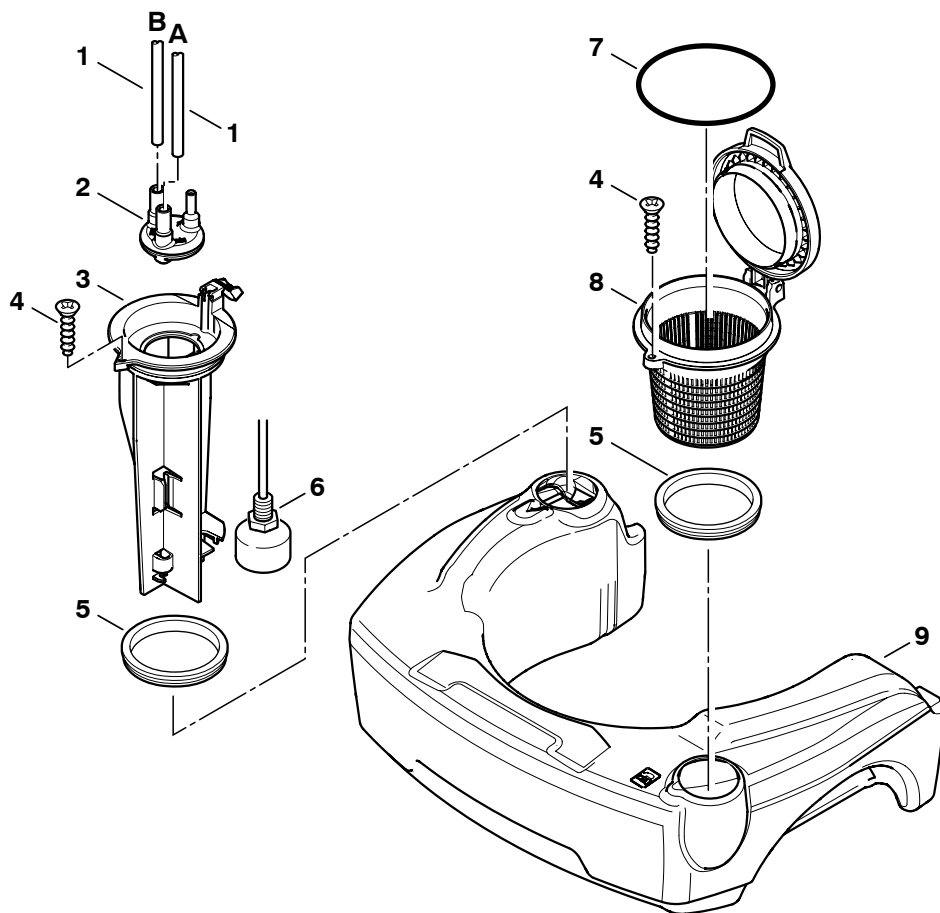

NEPTUNE4-103

Pos.	No.	Description	Comment	Rec. Part	NEPTUNE 4
✧	1	17710 Pipe Ø6x1			1
	2	301001276 Plug Ø40x42			1
	3	301001262 Level Sensor Holder			1
	4	18086 Screw 2,9x13			2
	5	301000620 Gasket Ø79,6xØ66x10			2
	6	301001196 Float Switch 10VA		C	1
	7	909100173 O-ring Ø56x5			1
	8	301001292 Filter -cup Ø98,8			1
	9	301001208 Fueltank			1