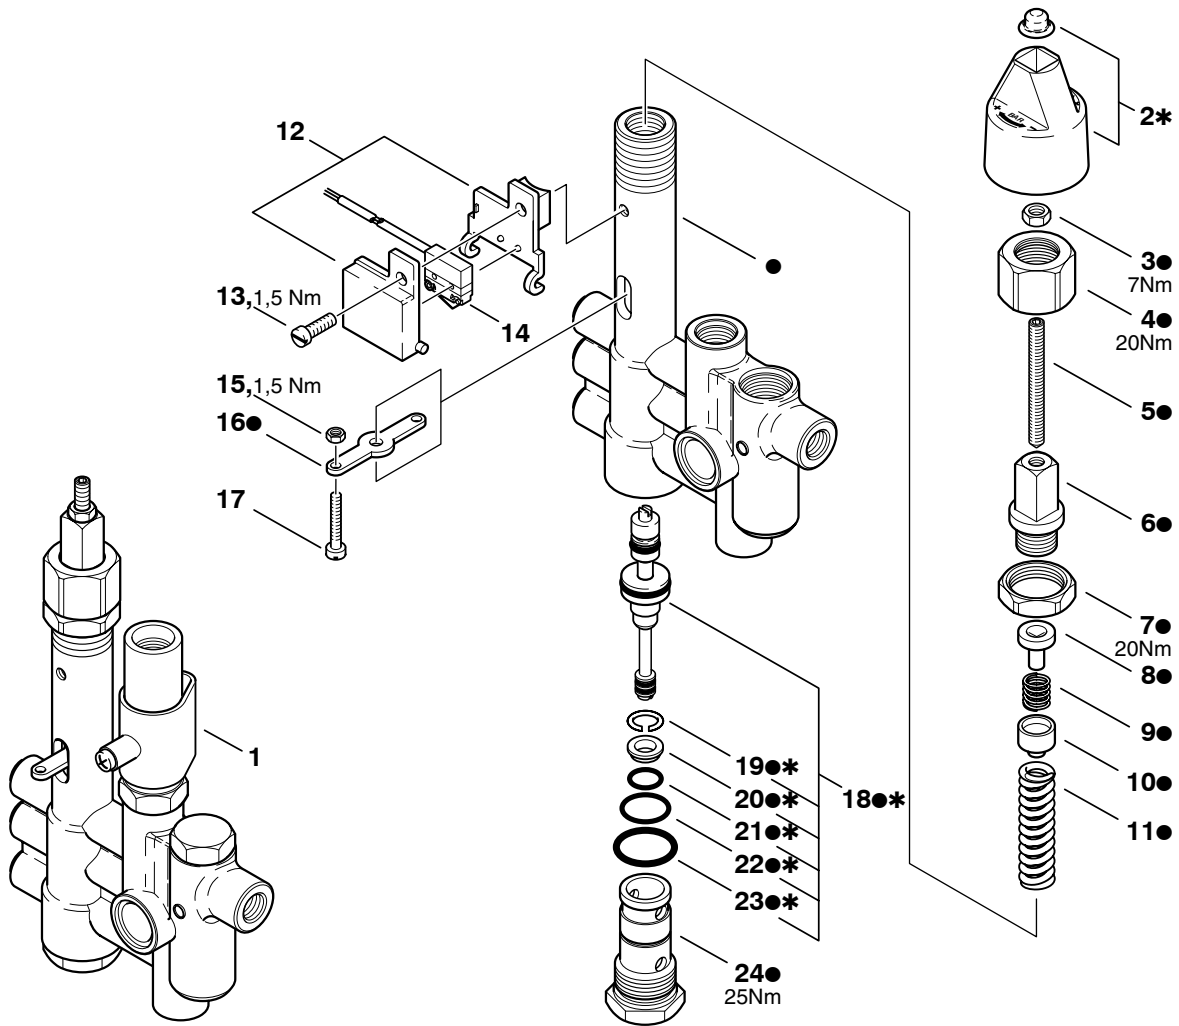

NEPTUNE4-104

Pos.	No.	Description	Comment	Rec. Part NEPTUNE 4
	25	301001004	Closing cap w.hole Ø65x22	1
◇	26	4973	Hose Ø6x3	1
	27	46487	Packing Ring 21x29x2,5	1
	28	6400240	Filter	1

NEPTUNE4-105

Pos.	No.	Description	Comment	Rec. Part NEPTUNE 4
1	10028	Screw 5x14		1
2	301000782	Cover El.Box 128,2x112,5		1
3	17106	Insert 29x52		1
4	301000781	Electric Box		1
5	301000845	Gasket 100x100x1		1
6	32535	Screw M5x16		4
7	19690	O-ring Ø19x1,8		1
8	301000615	Cover Ø70x15,5		1
9	301001196	Float Switch 10VA		C 1
10	301000614	Pumpoil Container Ø66,8x84		1

NEPTUNE4-106

Pos.	No.	Description	Comment	Rec. Part	NEPTUNE 4
1	301001810	Unloader Valve	includes ●	C	1
* 2	62397	Rotary Knob			1
● 3	3136	Hexagon Nut M6			1
● 4	62710	Union Nut M24x1,5x21			1
● 5	62711	Set Screw M6x60			1
● 6	62712	Hollow Screw M16x1x9			1
● 7	62696	Hexagon Nut M24x1,5x6			1
● 8	62695	Spring Support			1
● 9	62713	Spring			1
● 10	62694	Spring Support			1
● 11	40972	Spring 3,5x10,5x54			1
12	62401	Bracket			1
13	3349	Screw M5x16			1
14	301000731	End Switch 250V 0,1A		B	1
15	2759	Hexagon Nut M4			1
● 16	62717	Contact Stud			1
17	5076	Screw M4x25			1
●* 18	64314	Repair Kit		B	1
●* 19	909100001	Ring Ø14			1
●* 20	62708	Valve Seat Ø8,5/Ø11,4/Ø13,9x4			1
●* 21	49461	O-ring Ø11x1,5			1
●* 22	9523	O-ring Ø17x1,5			1
●* 23	32091	O-ring Ø21x2			1
● 24	64301	Hollow Screw M24x1,5		C	1
	63056	Repair Kit Unloader Valve	consisting of: *	B	1