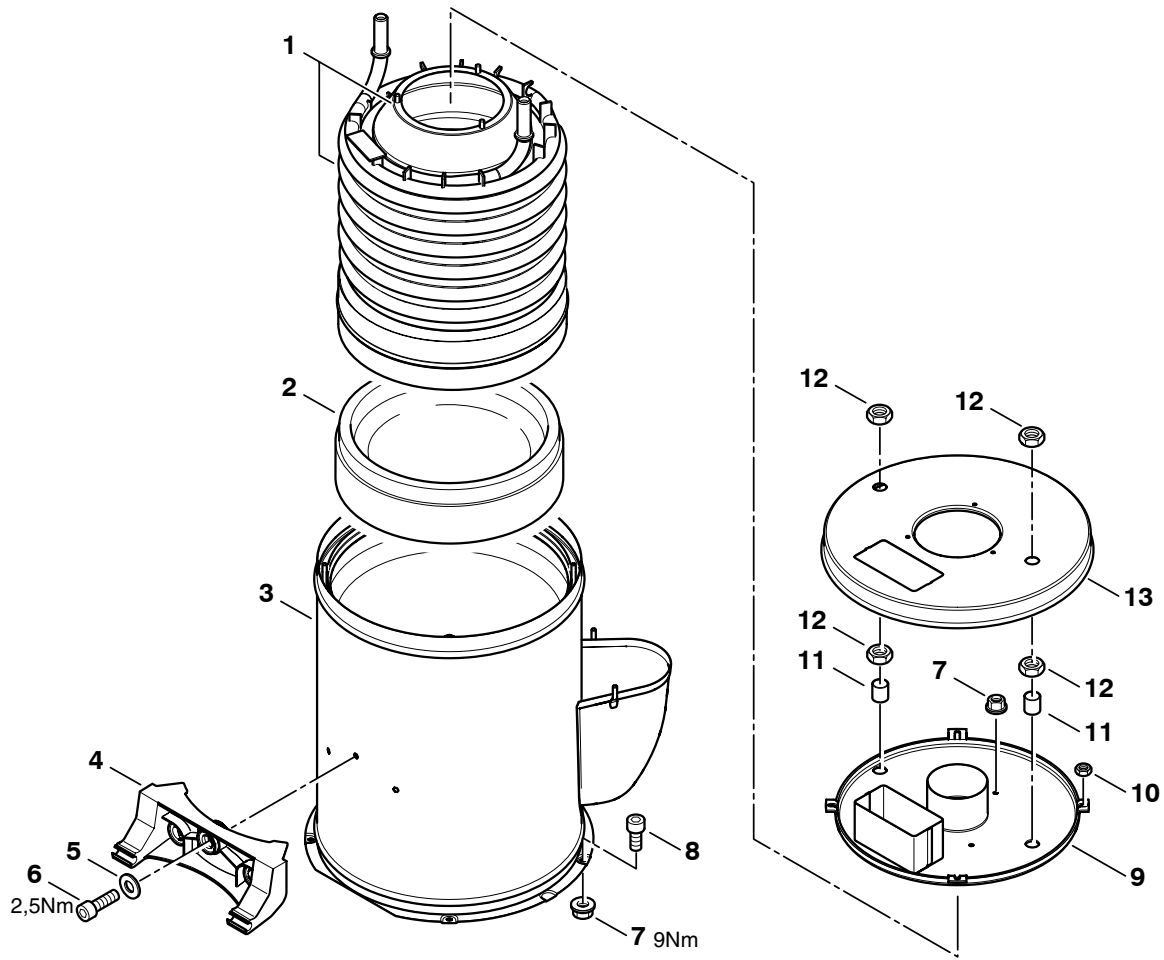

NEPTUNE4-115

Pos.	No.	Description	Comment	Rec. Part	NEPTUNE 4
1	301001370	Coil Stainless "Neptune 3,4"	Option	C	1
1	301001371	Coil "Neptune 3,4"		C	1
2	301001367	Isolation Ø310x79			1
3	301001364	Boiler Jacket Compl. "Neptune 3,4"			1
4	301001260	Cabinet Hinge			1
5	2763	Washer 5,3x1			3
6	3873	Screw M5x30			3
7	12496	Hexagon Nut M6			7
8	3913	Screw M6x12			4
9	301001773	Boiler Cover Inner			1
10	12263	Hexagon Nut M6			4
11	301000582	Bushing Ø22x1,5x24			2
12	7012	Hexagon Nut M18x1,5			4
13	301000534	Boiler Cover Outer			1