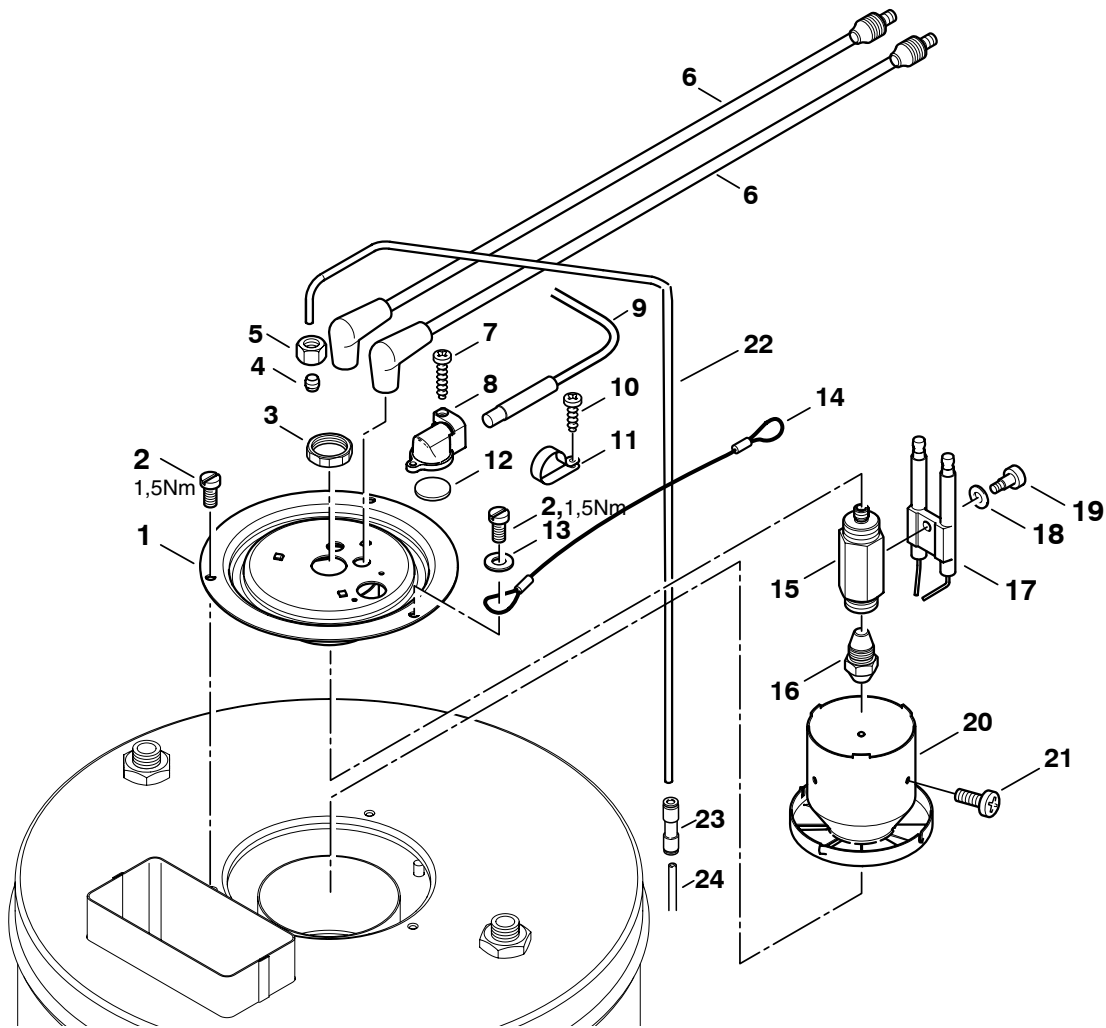

NEPTUNE4-17

Pos.	No.	Description	Comment	NEPTUNE 4	
				Rec.	Part
1	301000606	Cover Ø150x38			1
2	4820	Screw M5x10			3
3	909100139	Hexagon Nut M20x1			1
4	1603448	Cutting ring L4			1
5	1603430	Union Nut L 4			1
6	301000858	Ignition Cord Ø7x500		C	2
7	5606	Screw 2,9x19			1
8	301000934	Holder 37,45x23x17,7			1
9	301000729	Flame Sensor	Option	C	1
10	4036	Sheet Metal Screw 2,9x9,5			1
11	301001069	Holder Ø4,8			1
12	301000933	Sheet Metal Ø20x3			1
13	2763	Washer 5,3x1			1
14	301001680	Rope Ø1x710			1
15	301001548	Fuel Nozzle Holder SW22x65,5			1
16	2802445	Fuel Nozzle 1,25gal/h 80° H	4-49 X	B	1
16	2802712	Fuel Nozzle 1gal/h 60°H	4-27	B	1
17	301000853	Ignition Electrode		A	1
18	909100144	Spring Washer B5			1
19	909100143	Pan Head Screw M4x4,5			1
20	301001278	Air Distributor Ø79x59,2	4-49 X		1
20	301001683	Air Distributor Ø80x59,2	4-27		1
21	51848	Oval Head Screw M3x4			3
22	301002072	Pipe Bended Ø4x582			1
23	301001912	Union Piece Ø4/Ø4			1