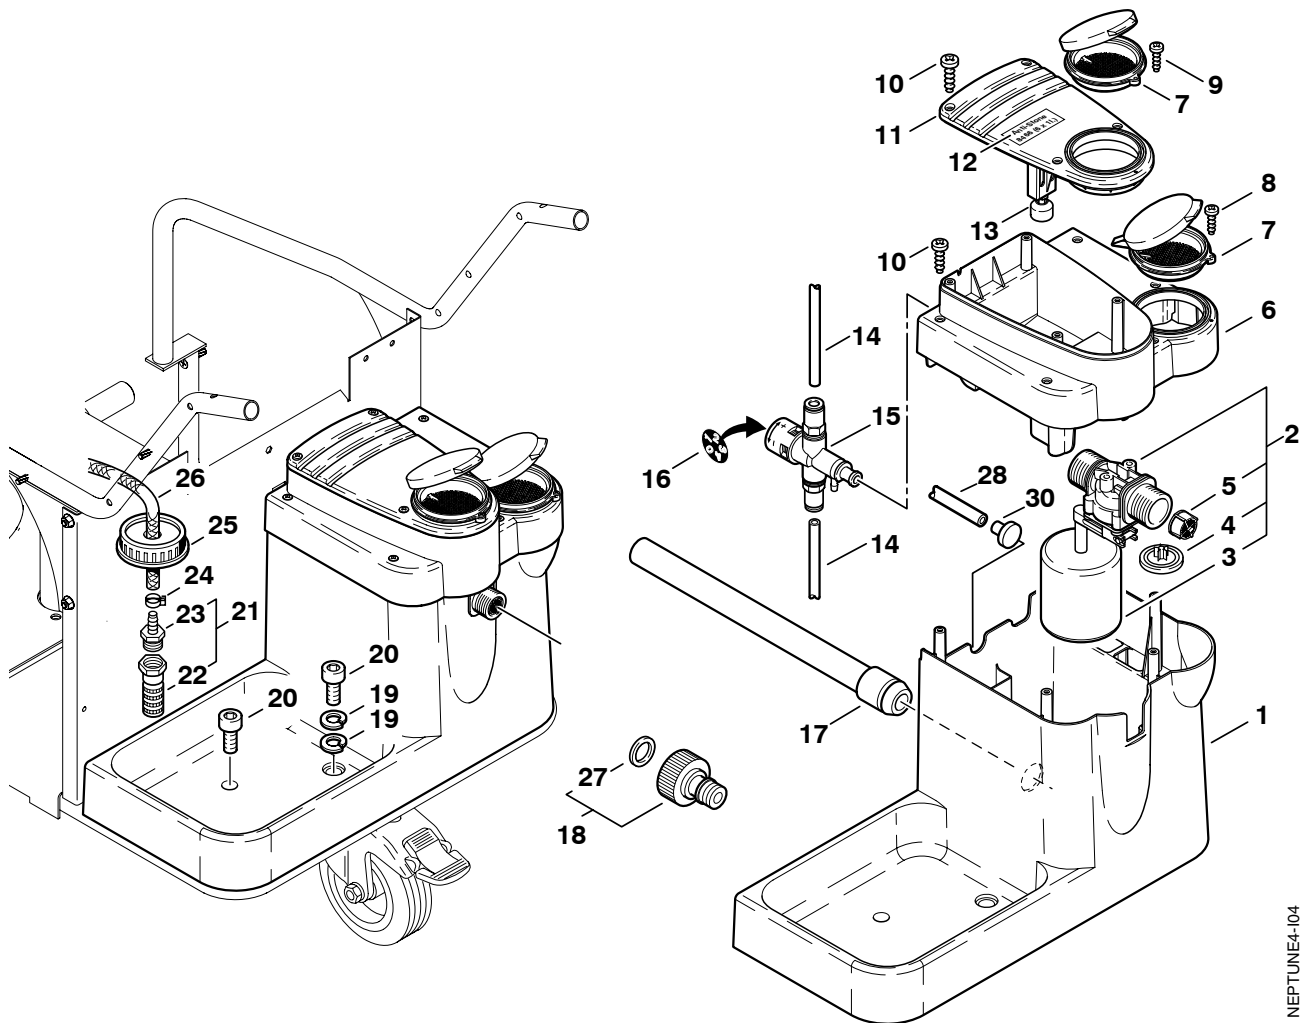

#### C-Parts:

Low turning parts. Recommended stock size is: Minimum 1.

These parts are typical: Electric parts, motors, transformers, relays, fuses, cylinder head, etc.

◇ ATTENTION! - Lengths in metres - Please indicate required length when ordering!

\* consisting of

● includes

NEPTUNE4-101

Pos.	No.	Description	Comment	Rec. Part	NEPTUNE 4
1	12496	Hexagon Nut M6			7
2	301001256	Rear Wall 487x394x21			1
3	301001284	Lance Holder			2
4	301001283	Holder-lance			2
5	5945	Screw M6x30			2
6	301000447	Handle cpl.			1
7	301001547	Castor Ø100			1
8	2762	Washer 8,4x1,6			4
9	5370	Screw M8x10			4
10	3913	Screw M6x12			4
11	301001251	Tube Frame Left			1
12	61467	Hexagon Nut M8			2
13	65653	Wheel Cap Ø250			2
14	1813799	Spring Plate Washer			2
15	301000989	Wheel Ø250x75			2
16	301002481	Base frame			1
17	301002488	Frame right			1

NEPTUNE4-102

Pos.	No.	Description	Comment	Rec. Part	
				NEPTUNE 4	
1	301001518	Safety-clip cover			2
2	301002964	Cover NEPTUNE 4 (green)			1
3	301001261	Locking Bolt Ø29x35			1
4	12496	Hexagon Nut M6			5
5	301001422	Side Cabinet Lower Set			1
6	3913	Screw M6x12			3
7	301001188	Side Cabinet Upper Right			1
8	301001187	Side Cabinet Upper Left			1

NEPTUNE4-103

Pos.	No.	Description	Comment	Rec. Part	NEPTUNE 4
✧	1	17710 Pipe Ø6x1			1
	2	301001276 Plug Ø40x42			1
	3	301001262 Level Sensor Holder			1
	4	18086 Screw 2,9x13			2
	5	301000620 Gasket Ø79,6xØ66x10			2
	6	301001196 Float Switch 10VA		C	1
	7	909100173 O-ring Ø56x5			1
	8	301001292 Filter -cup Ø98,8			1
	9	301001208 Fueltank			1