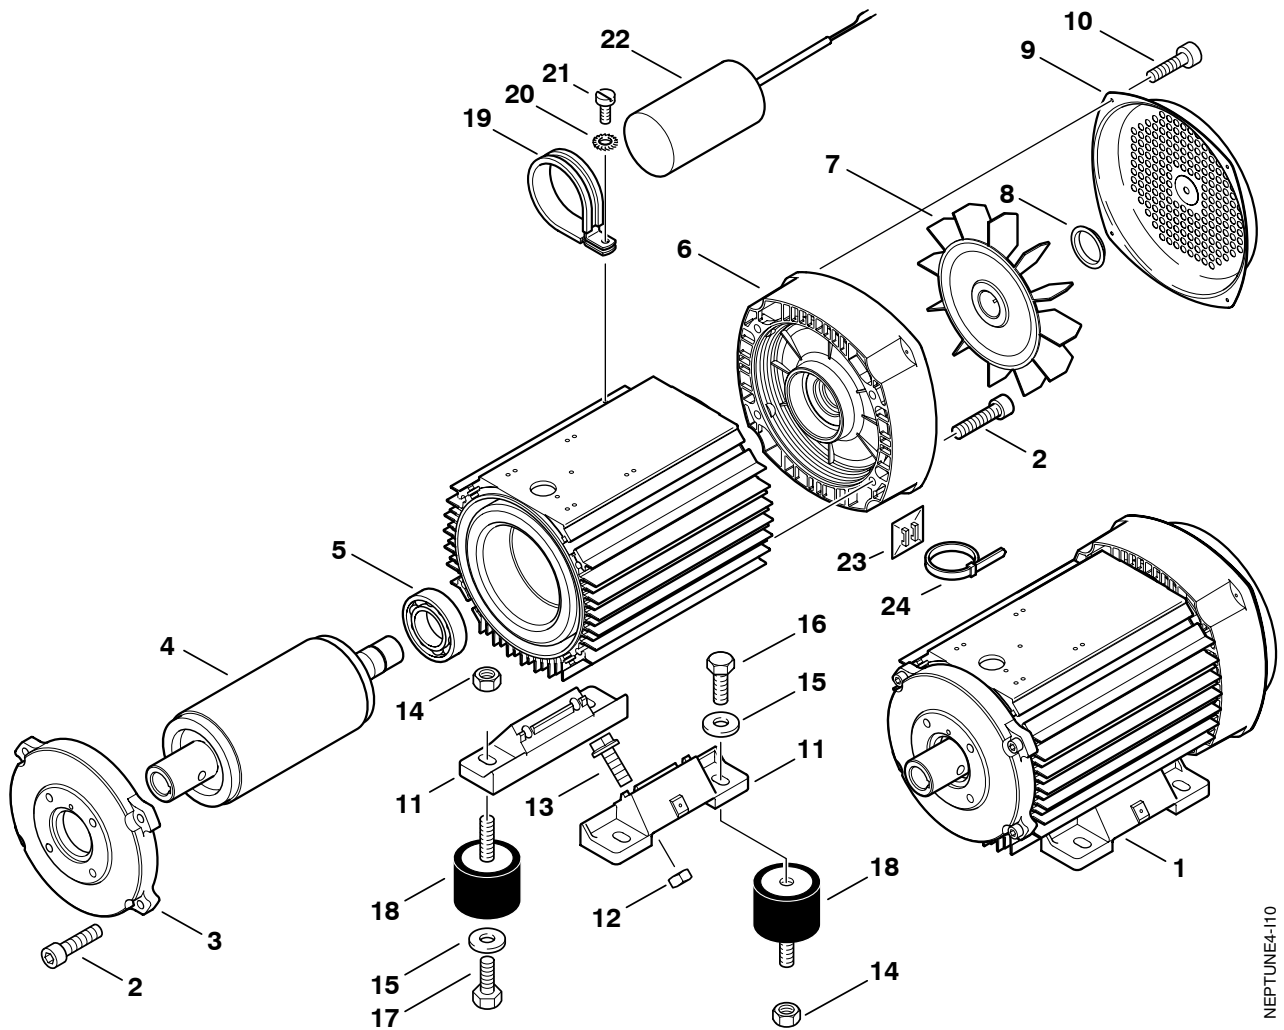

NEPTUNE4-110

Pos.	No.	Description	Comment	Rec. Part	NEPTUNE 4
1	301000750	Motor 2,2kW/230/1	4-27	C	1
1	301000752	Motor 5.5kW/230/400/3	4-49 X	C	1
2	6863	Screw M8x35	4-49 X		8
2	15045	Screw M6x35	4-27		8
3	301001119	Motorflange	4-49 X		1
3	301001120	Motorflange	4-27		1
4	301001121	Rotor Motor 2.2kW	4-27	C	1
4	301001123	Rotor Motor 5.5kW	4-49 X	C	1
5	5905	Roller Bearing 6306-2Z	4-49 X	C	1
5	6367	Roller Bearing 6206-2Z	4-27	C	1
6	301001113	Rear Bearing Cover	4-49 X		1
6	301001114	Rear Bearing Cover	4-27		1
7	301001117	Fan Wheel	4-49 X	C	1
7	301001118	Fan Wheel	4-27	C	1
8	301001112	Fastening Ring			1
9	301001115	Fan Housing	4-49 X		1
9	301001116	Fan Housing	4-27		1
10	8822	Sheet Metal Screw 3,5x9,5			4
11	301001126	Motor Foot H45mm	4-49 X		2
11	301001127	Motor Foot H51mm	4-27		2
12	6052	Hexagon Nut M8			4
13	27372	Screw M8x20			4
14	61467	Hexagon Nut M8			4
15	2793	Washer 8,4x2			8
16	2750	Screw M8x25			2

301003113 - 2007-01-23