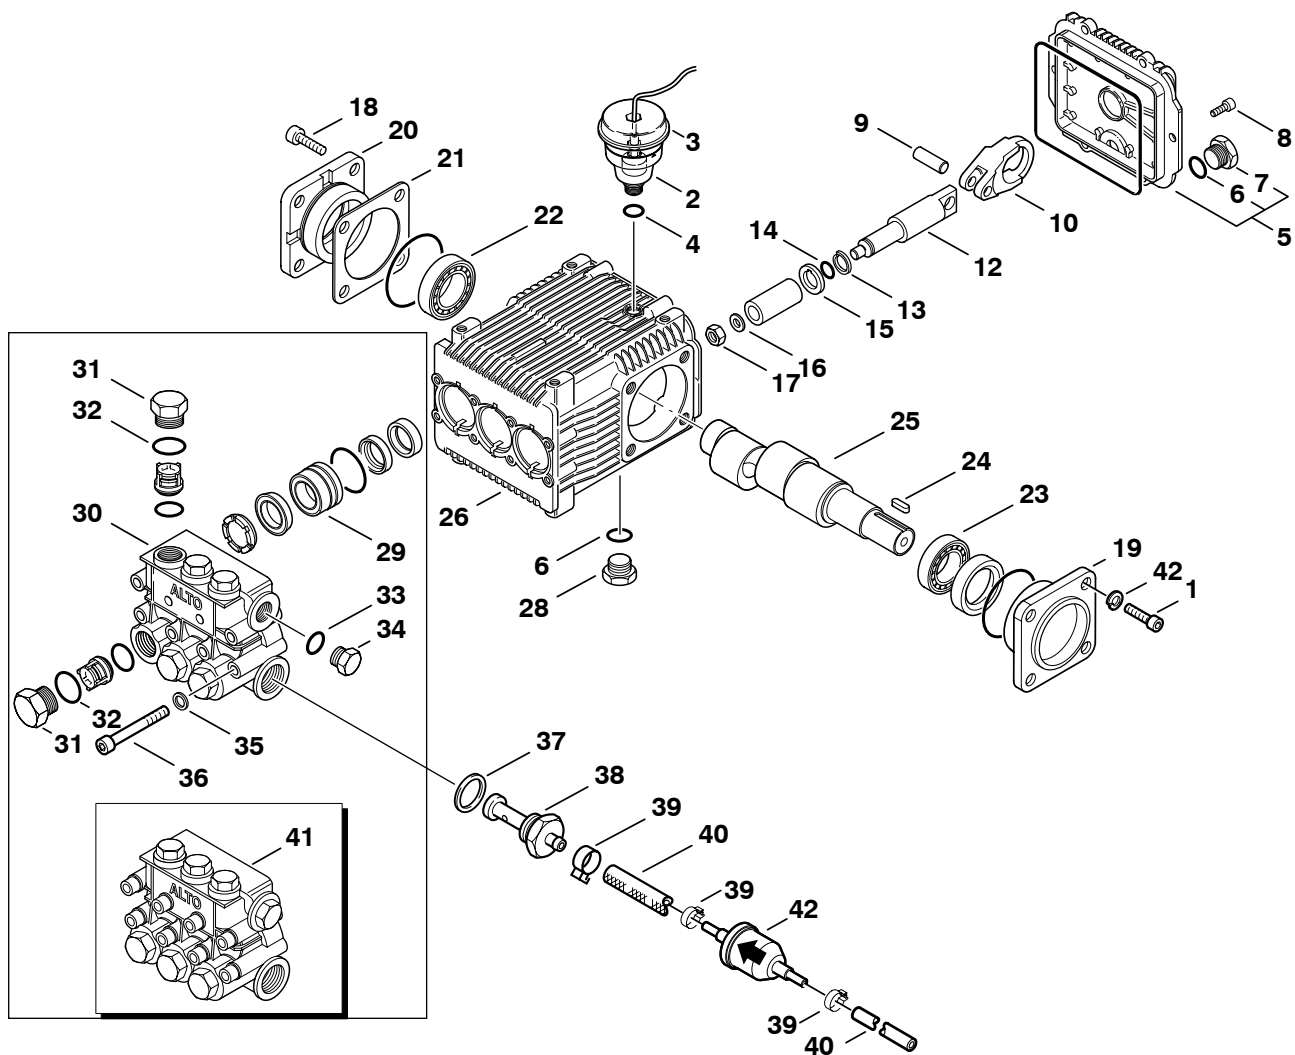

Pos.	No.	Description	Comment	Rec. Part	NEPTUNE 4
1	3928	Screw M8x30	4-27		4
1	6863	Screw M8x35	4-49 X		4
2	301000614	Pumpoil Container Ø66,8x84			1
3	301000615	Cover Ø70x15,5			1
4	56554	O-ring Ø14x1,78			1
5	301001158	Cover			1
6	56554	O-ring Ø14x1,78			2
7	301001135	Plug G3/8"			1
8	909100158	Screw M6x14			6
9	301001138	Bolt		B	3
10	301001168	Connecting Rod	Bronze, 4-49 X	B	3
10	301001169	Connecting rod	Aluminium, 4-27	B	3
12	301001156	Piston Rod		B	3
13	49900	Supporting Ring Ø8x11x1			3
14	3001740	O-ring Ø7,66x1,78			3
15	301001139	Distance Spacer			3
16	909100165	Packing Ring Ø8x17			3
17	909100167	Hexagon Nut M8			3
18	2788	Screw M8x16			4
19	301001167	Bearing Lid 80x80x8 Open			1
20	301001166	Bearing Lid 80x80x8 Closed			1
21	301001140	Adjusting Washer 80x80x0,05		B	1
21	301001141	Adjusting Washer 80x80x0,10		B	1
21	301001142	Adjusting Washer 80x80x0,20		B	1
21	301001143	Adjusting Washer 80x80x0,25		B	1