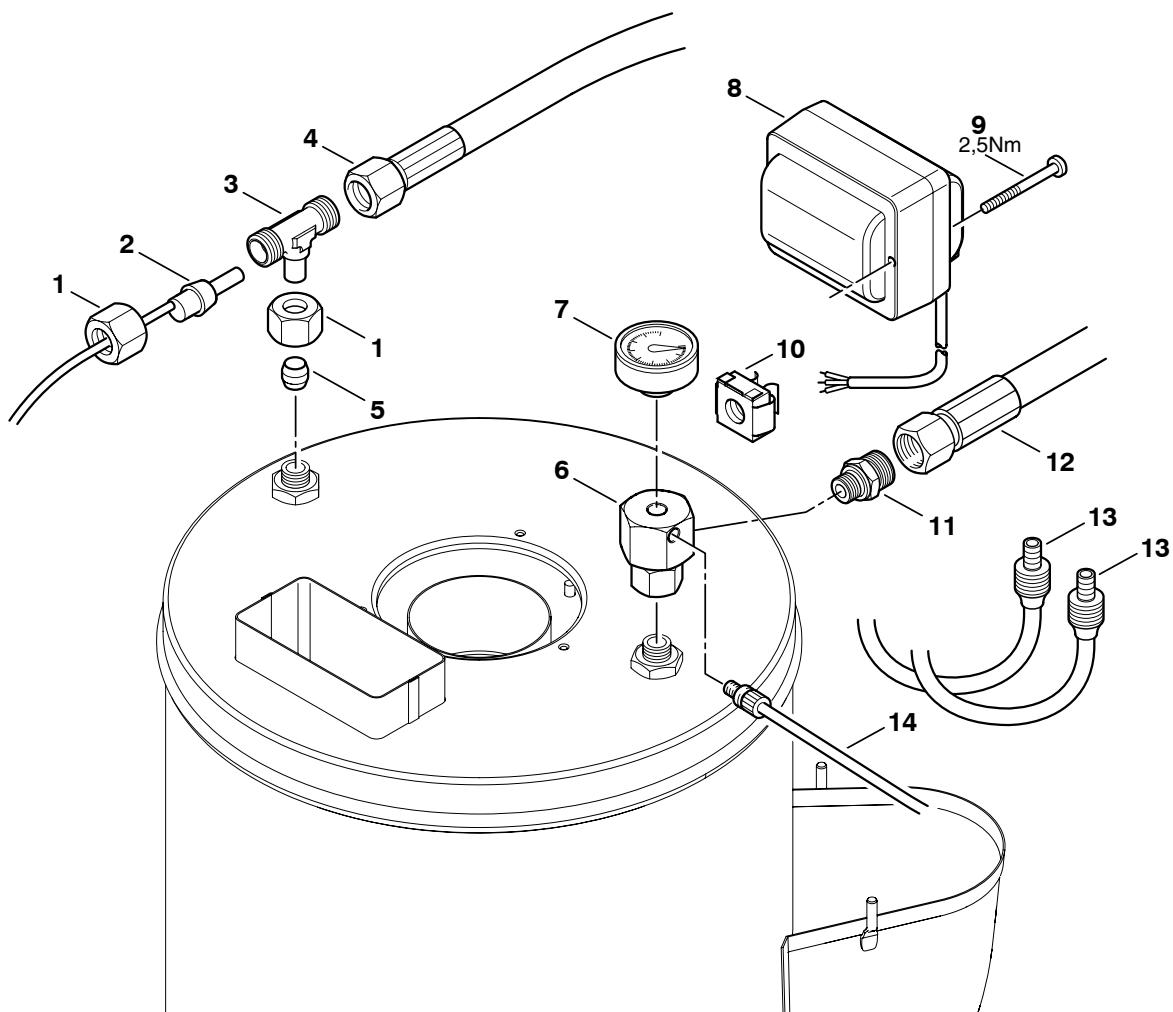

NEPTUNE4-116

Pos.	No.	Description	Comment	Rec. Part	NEPTUNE 4
1	1081	Union Nut L 12			2
2	301000730	Temperature Sensor		C	1
3	4102	Fitting XEVT 12L			1
4	301000855	HP-Hose Ø8x650			1
5	1080	Ring L 12			1
6	301001280	Distributor			1
7	301000246	Pressure Gauge 0-300 bar			1
8	301000879	Ignition transformer 220-230V/50Hz		C	1
9	1809821	Screw M5x50			2
10	909100152	Nut M8			1
11	3938	Fitting L12 G1/4			1
12	301000854	HP-Hose Ø8x610			1
13	301000858	Ignition Cord Ø7x500		C	2
14	301000732	Thermo Fuse 108°C		C	1