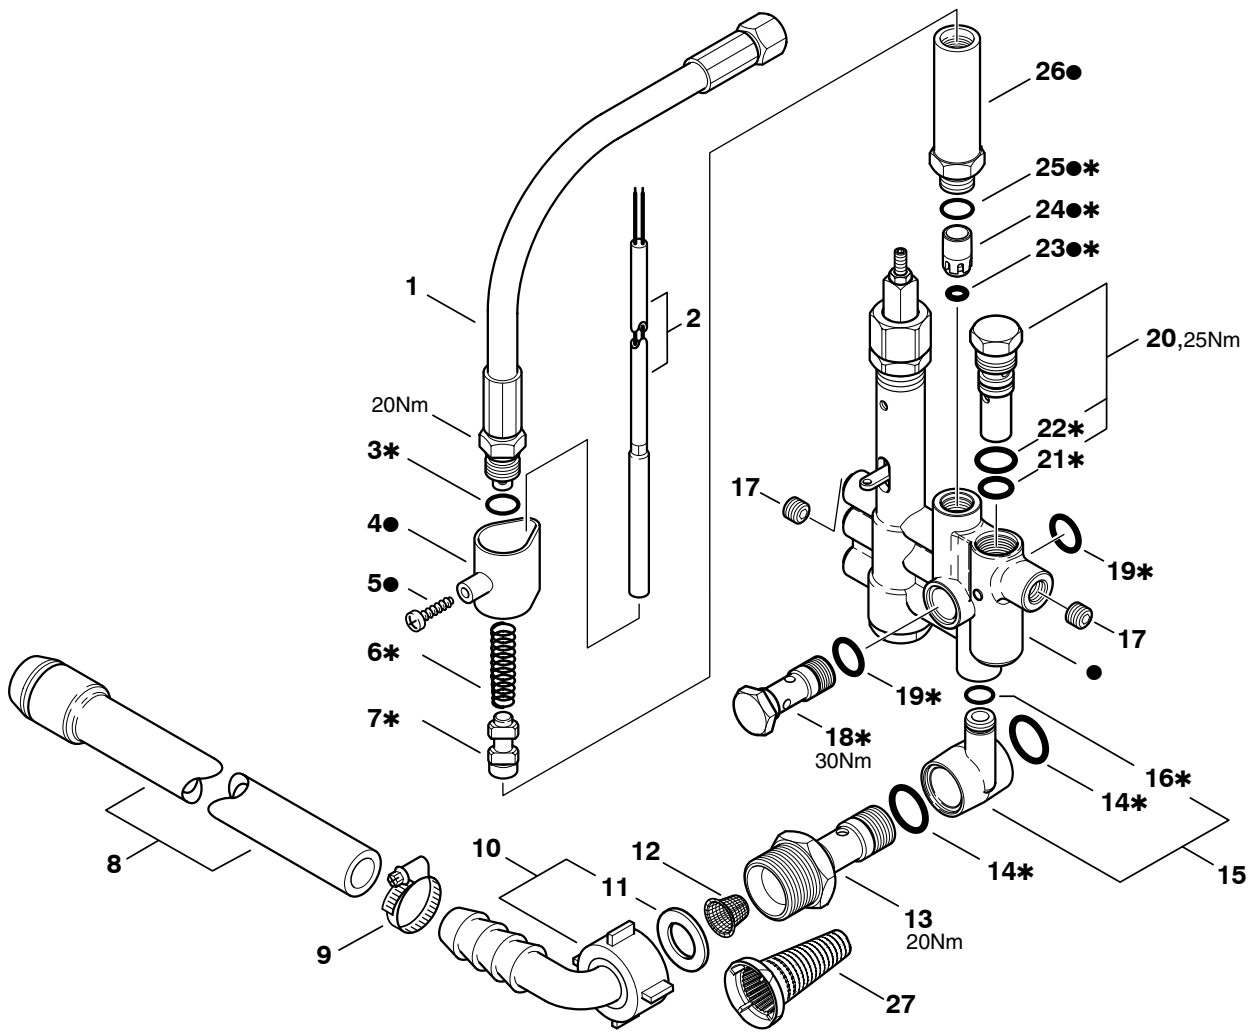

NEPTUNE4-107

Pos.	No.	Description	Comment	Rec. Part	NEPTUNE 4
●*	25	16998 O-ring Ø14x1,5			1
●	26	62722 Fitting			1
27	301002394	Filter	01.11.2006 ⇒		
	301001810	Unloader Valve	includes ●	C	1
	63056	Repair Kit Unloader Valve	consisting of: *	B	1