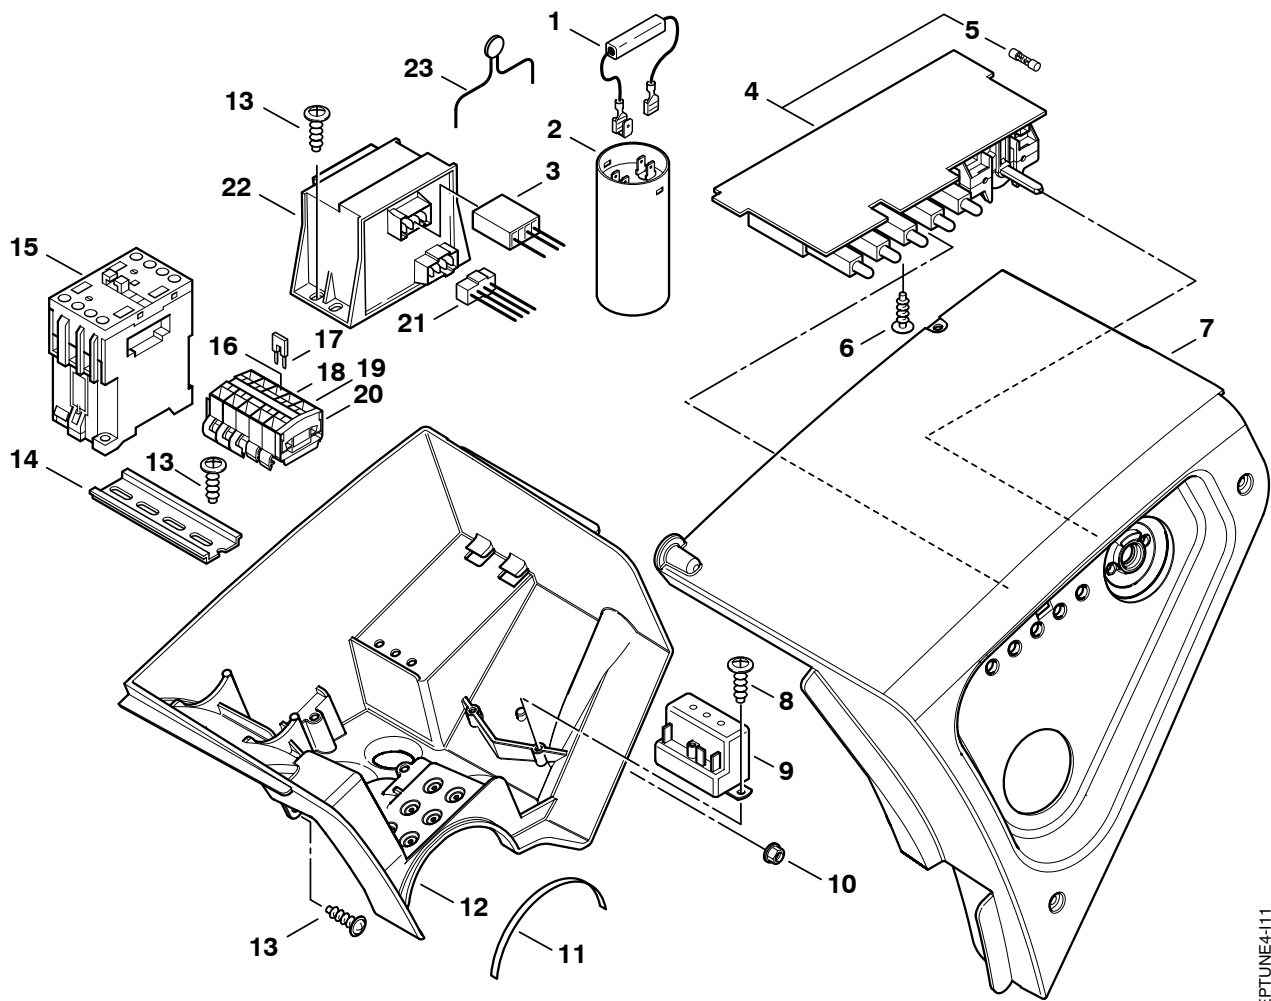

NEPTUNE4-11

Pos.	No.	Description	Comment	Rec. Part	NEPTUNE 4
22	301000681	Transformer 230V/400V 24V/8V		C	1
23	301002353	Current Limiter 5W	4-27		1