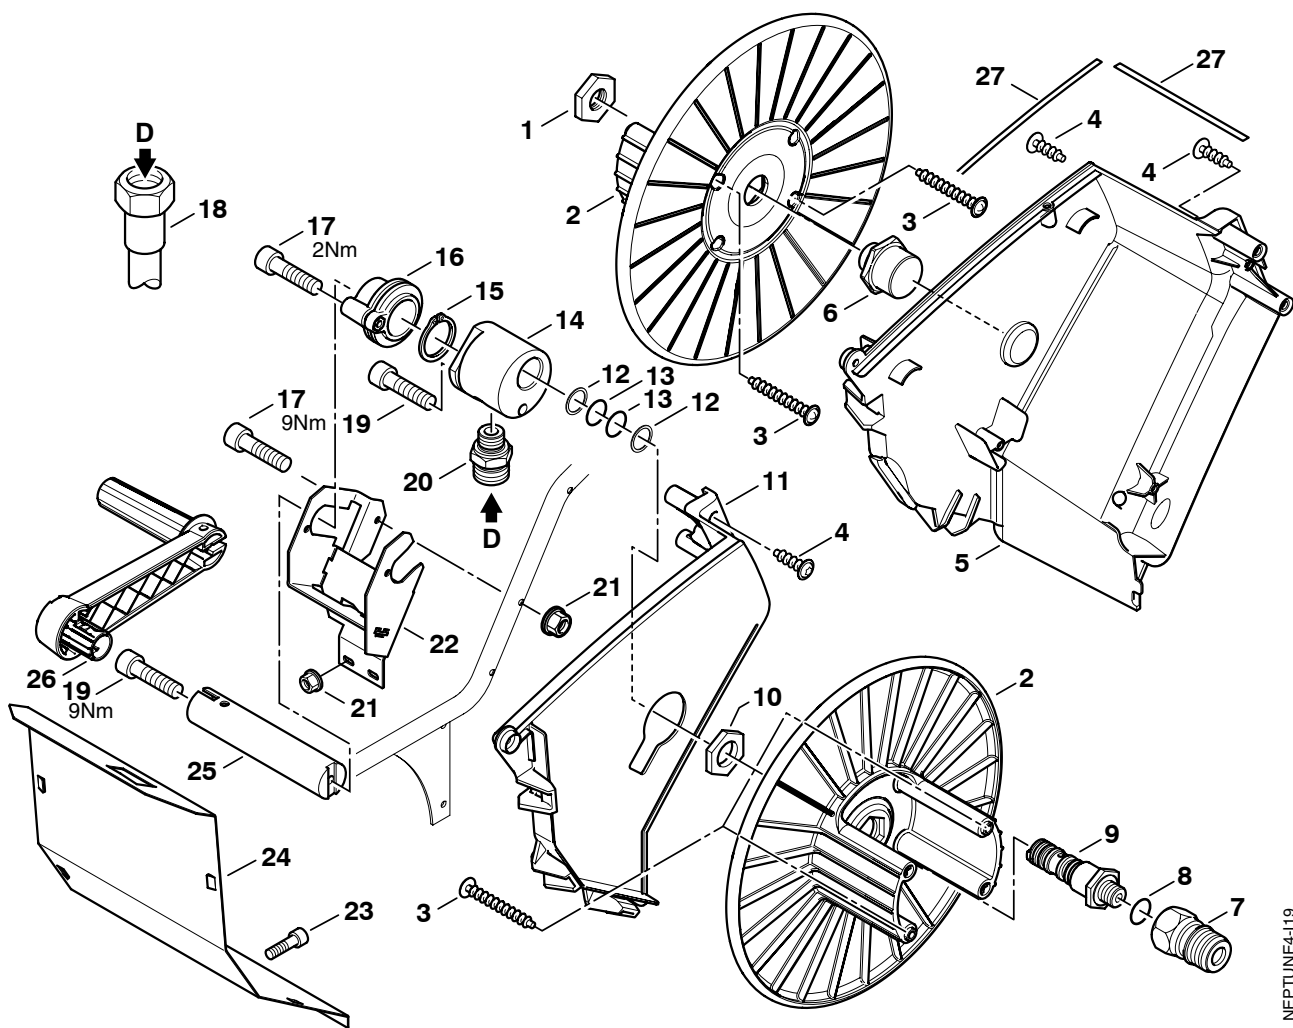

Pos.	No.	Description	Comment	Rec. Part	
				NEPTUNE 4	
26	301000733	Crank 190x175x45	X-models		1
27	301001811	Gasket 500x7x2	X-models		2