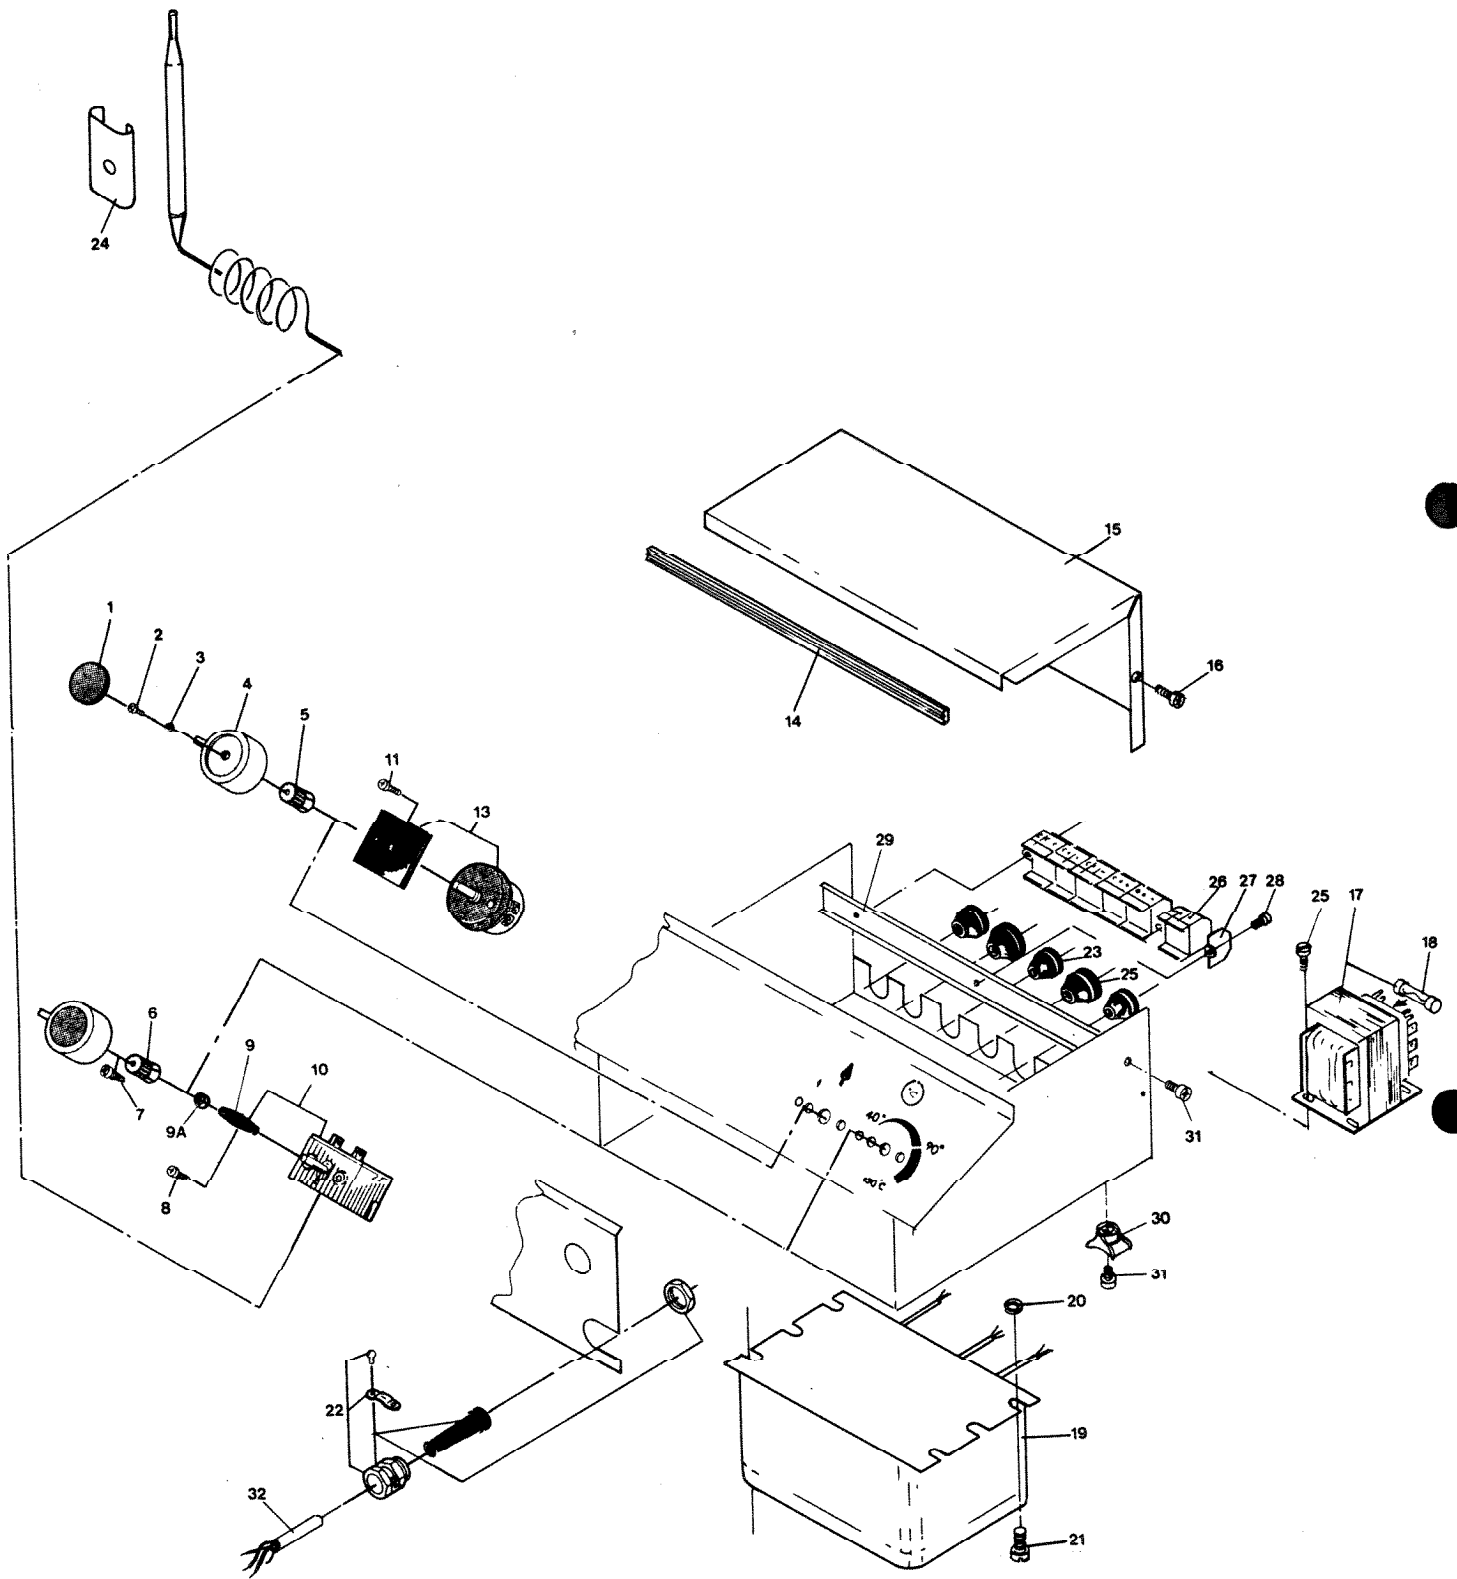

<u>Pos.</u>			<u>Pcs.</u>
1-7.	26-0724	Control button kit	1
1.		Plastic cover	1
2.		Screw	1
3.		Washer	1
4.		Plastic button	1
5.		Insert	
6.		Insert	
7.		Screw	1
8.		Screws	2
9		Spacer	1
10.	26-0837	Thermostat complete	1
9A.		O-ring	1
11.	07-0240	Screws	2
13.	16-0705	Contact complete	1
14.	12-0321	Packing strip	1
15.	06-0952	Cover for electric box	1
16.	07-0505	Screws	2
17.	17-0033	Transformer complete 220/240V	1
	16-0591	Transformer complete 110V/60 Hertz	1
18.	16-0067	Fuse	1