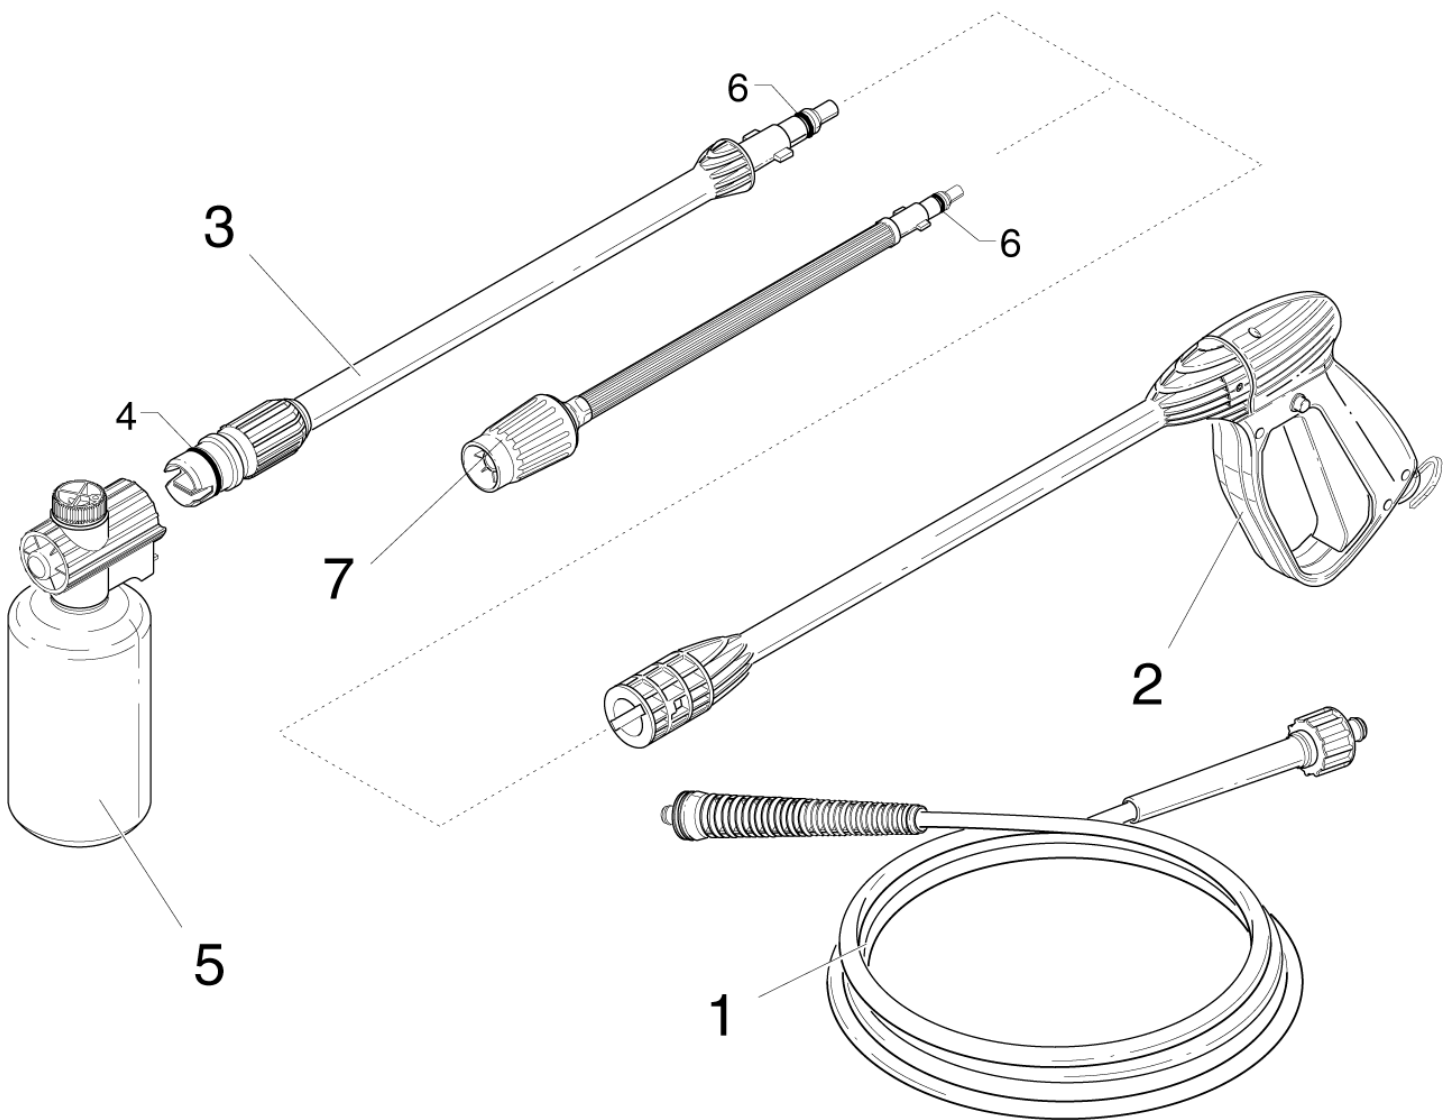

COMPACT 500 handle & lances

Consumer acces.-spray handles, nozzles & hoses

01-04-2015

Part List ID
COMPACT50002

23

COMPACT 500 handle & lances

Consumer acces.-spray handles, nozzles & hoses

01-04-2015

Part List ID
COMPACT 50002

24

Pos	Part no.	Qty	Description
1	6480665	1	HOSE. COMPL.
2	6480666	1	SPRAY HANDLE. COMPL.
3	6480667	1	SPRAY LANCE COMPLETE > DEC.02]
4	6480671	1	O-RING 18.5X3 70SH NITRIL > DEC.02]
5	6480669	1	FOAM SPRAYER. COMPL. > DEC.02]
6	3001211	2	O-RING 9.6X2.4 NITRIL 70SH
6	6411218	1	BAG WITH 10 O-RINGS 3001211
7	6480668	1	POWERSPEED SPRAY LANCE > DEC.02]