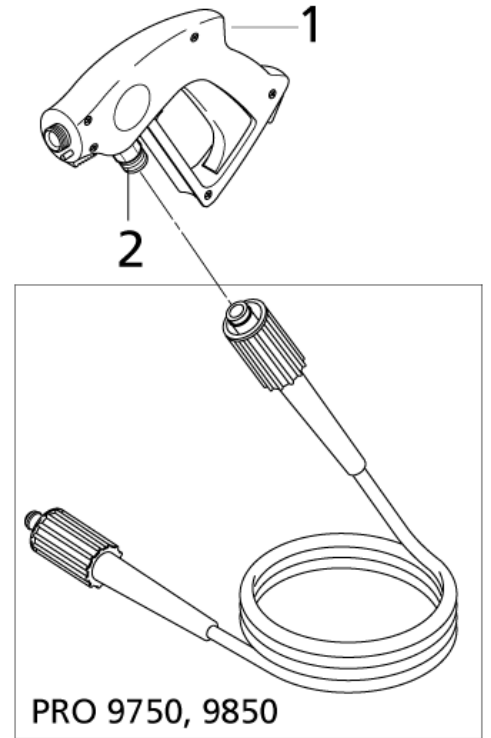

PRO Special handle & lances

Consumer acces.-spray handles, nozzles & hoses

01-04-2015

Part List ID
PROSPEC02

25

SPECIAL

PRO 9750, 9850