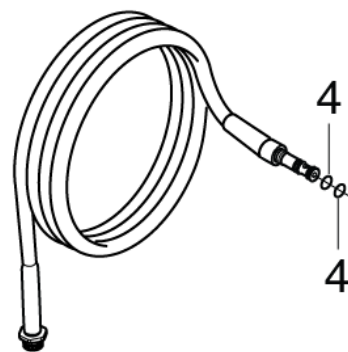

12

PRO Special handle & lances

Consumer acces.-spray handles, nozzles & hoses

01-04-2015

Part List ID
PROSPEC02

26

Pos	Part no.	Qty	Description	
1	64170	1	SPRAY HANDLE	
2	106522810	1	COUPLING SLEEVE M21X1.5 XR1/2	
3	106523156	1	HOSE STEEL ARMED DN6X15M	PRO 7950, 9850
4	106411301	1	POWERSPEED F. PRO 9850 SPECIAL	
5	49283	1	TURBOHAMMER NOZZLE W12 035	
6	61039	1	LANCE 840 MM. PRO SPECIAL	
7	6149	1	O-RING 9.3X2.4 SMS1586 NBR90 10PCS	
8	61037	1	FLEXOPOWER HOUSE F.NZ 1/4 INSIDE THREAD	
9	61038	1	NOZZLE PROTECTION	
10	63457	1	HIGH PRESSURE NOZZLE 1/8 27NPT MEG 25035	
11	3004321	2	O-RING 10X2 ULTRATHIN	140, 150, 150.1, 160.1
12	6528612	1	HOSE COMPL.STEELARMED DN6X15M	140, 150, 150.1, 160.1
13	3001211	1	O-RING 9.6X2.4 NITRIL 70SH	140, 150, 150.1, 160.1
13	6411218	1	BAG WITH 10 O-RINGS 3001211	

Hoses - POSEIDON 2, POSEIDON 2 XT

Consumer acces.-spray handles, nozzles & hoses

01-04-2015

Part List ID
HOSEPOS2

27

POSEIDON 2 -15, 2-21, 2-24, 2-28 (ERGO 1000)

POSEIDON 2-21 XT, 2-24 XT, 2-28 XT
P 120 ERGO, P150 ERGO