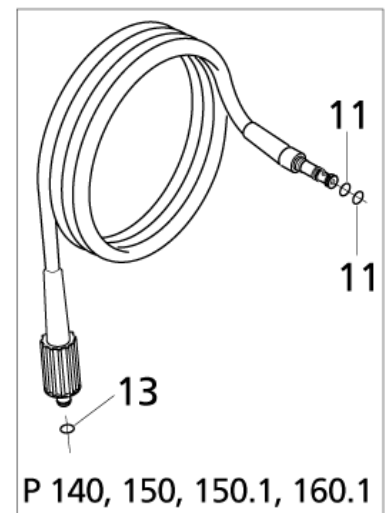

P 140, 150, 150.1, 160.1

12