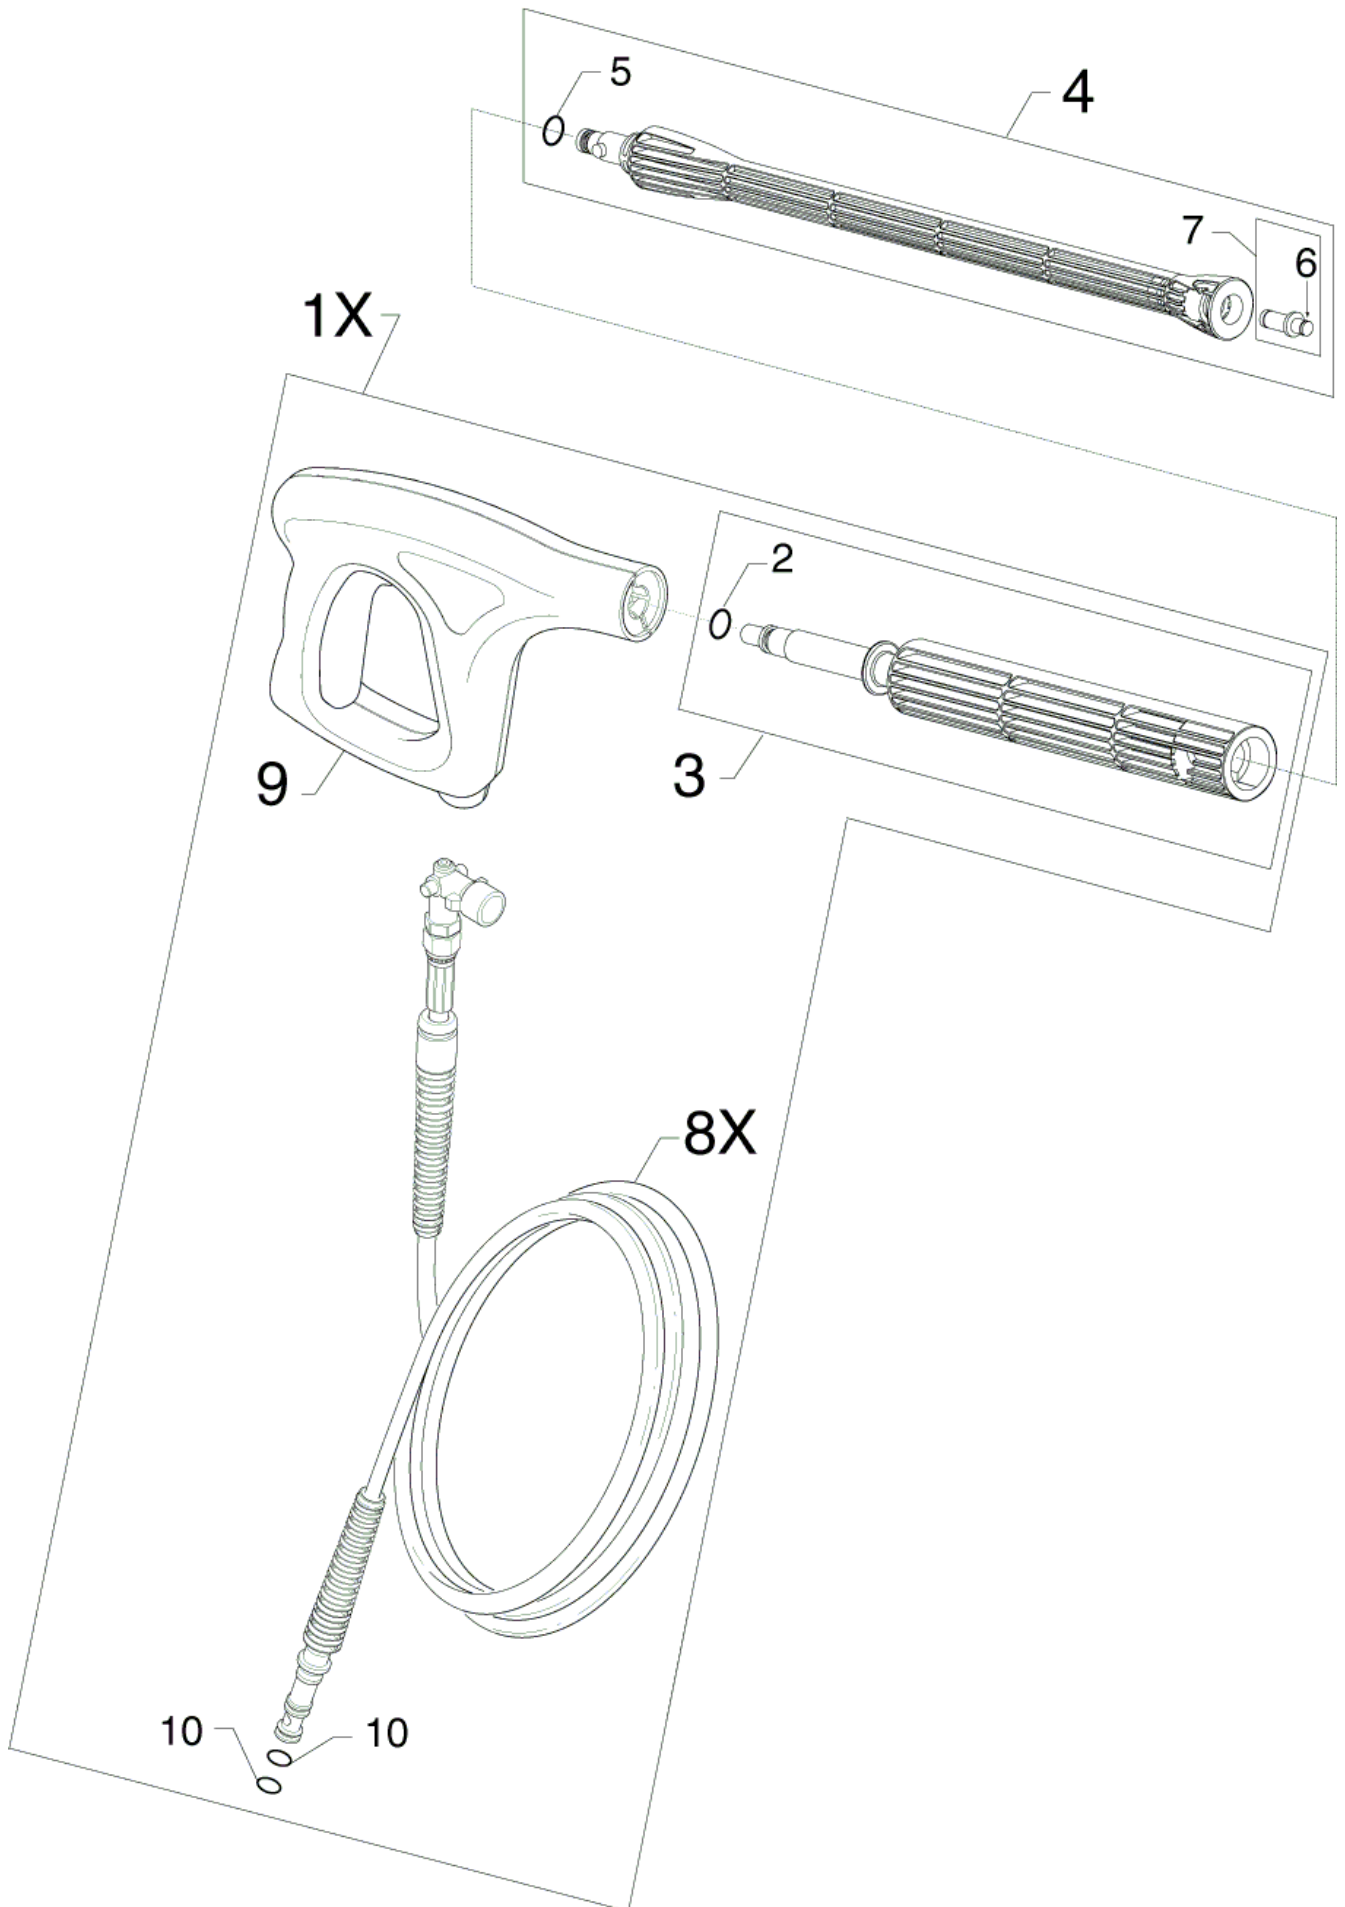

E-150 X-TRA Spray handle and hose - E130.1 X-T

Consumer acces.-spray handles, nozzles & hoses

01-04-2015

Part List ID
HANDLECLICKXTRA02

9

E-150 X-TRA Spray handle and hose - E130.1 X-1

Consumer acces.-spray handles, nozzles & hoses

01-04-2015

Part List ID
HANDLECLICK1RA0Z

10

Pos	Part no.	Qty	Description	
2	3001211	1	O-RING 9.6X2.4 NITRIL 70SH	
2	6411218	1	BAG WITH 10 O-RINGS 3001211	
3	106411743	1	INTERMEDIATE TUBE SPRING ORANG	
4	128500074	1	G4 C C SPRAY LANCE LONG VER.	
5	3004279	1	O-RING 9.3X2.4 NITRIL 90 SH	
6	3004312	1	O-RING 7X1.2 NITRIL 90 SHORE	
7	6483401	1	LOWPRESSURE NOZZLE COMPLETE	
9	126486750	1	SPRAY HANDLE SHELLS	
10	3004321	2	O-RING 10X2 ULTRATHIN	
1X	126486746	1	SPRAY HANDLE 9M FOR HOSE REEL	9M, E130.1 X-TRA, E140.1 X-TRA
20	128500292	1	O-RING KIT CONSUMER HPW	See NOTE 1
8X	126486749	1	HOSE COMPLETE 9M FOR HOSE REEL	E130.1 X-TRA, E140.1 X-TRA

NOTE 1:

3002136 O-ring Ø11 * 2,5 EPDM SH70 2 -> Male quick coupling
3001211 O-ring Ø9,6 * 2,4 Nitril 70 SH 2 -> Hose to pump
3004304 O-ring Ø5,1 * 1,6 Viton SH90 2 -> Hose to gun (Green)
3004312 O-ring Ø7 * 1,2 Nitril NBR 90 2 -> Nozzle tube to C&C nozzle