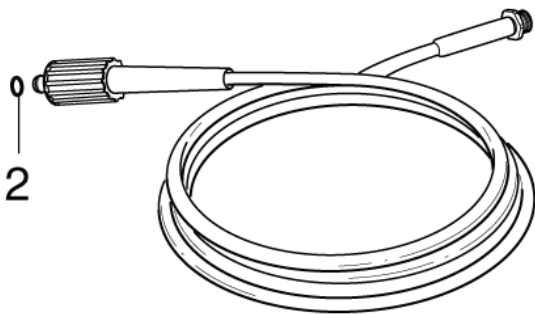

Hoses - POSEIDON 2, POSEIDON 2 XT

Consumer acces.-spray handles, nozzles & hoses

01-04-2015

Part List ID
HOSEPOS2

27

POSEIDON 2 -15, 2-21, 2-24, 2-28 (ERGO 1000)

POSEIDON 2-21 XT, 2-24 XT, 2-28 XT
P 120 ERGO, P150 ERGO