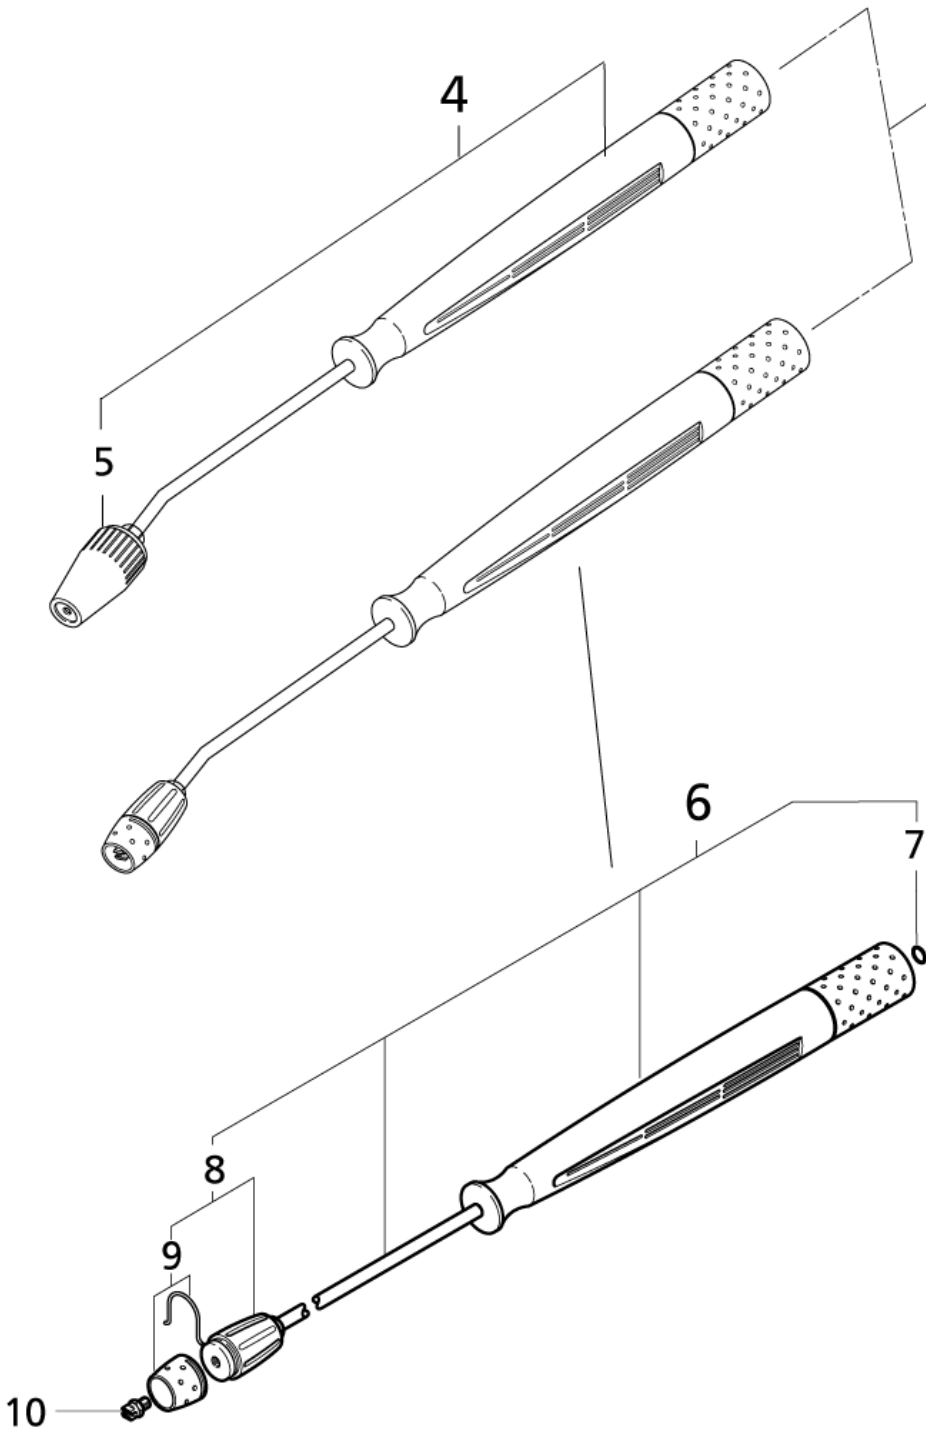

PRO Special handle & lances

Consumer acces.-spray handles, nozzles & hoses

01-04-2015

Part List ID
PROSPEC02

25

SPECIAL

PRO 9750, 9850