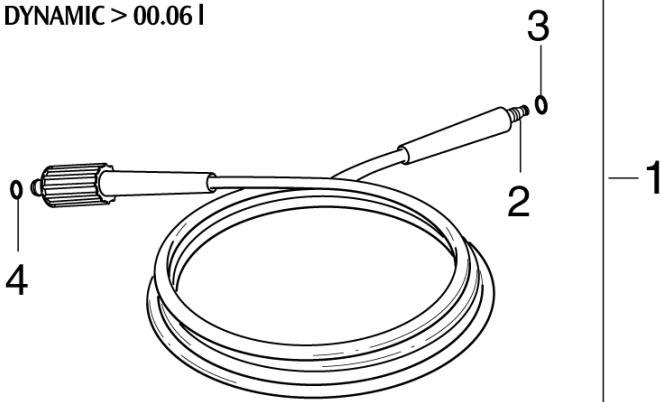

Hoses - DYNAMIC X-TRA, DYNAMIC >00.06|, E125

Consumer acces.-spray handles, nozzles & hoses

01-04-2015

Part List ID
HOSESDYN02

31

P 130.1, 150.1, 160.1

P 120, 140, 150, PRO 9750, PRO 9850,
DYNAMIC > 00.06 l