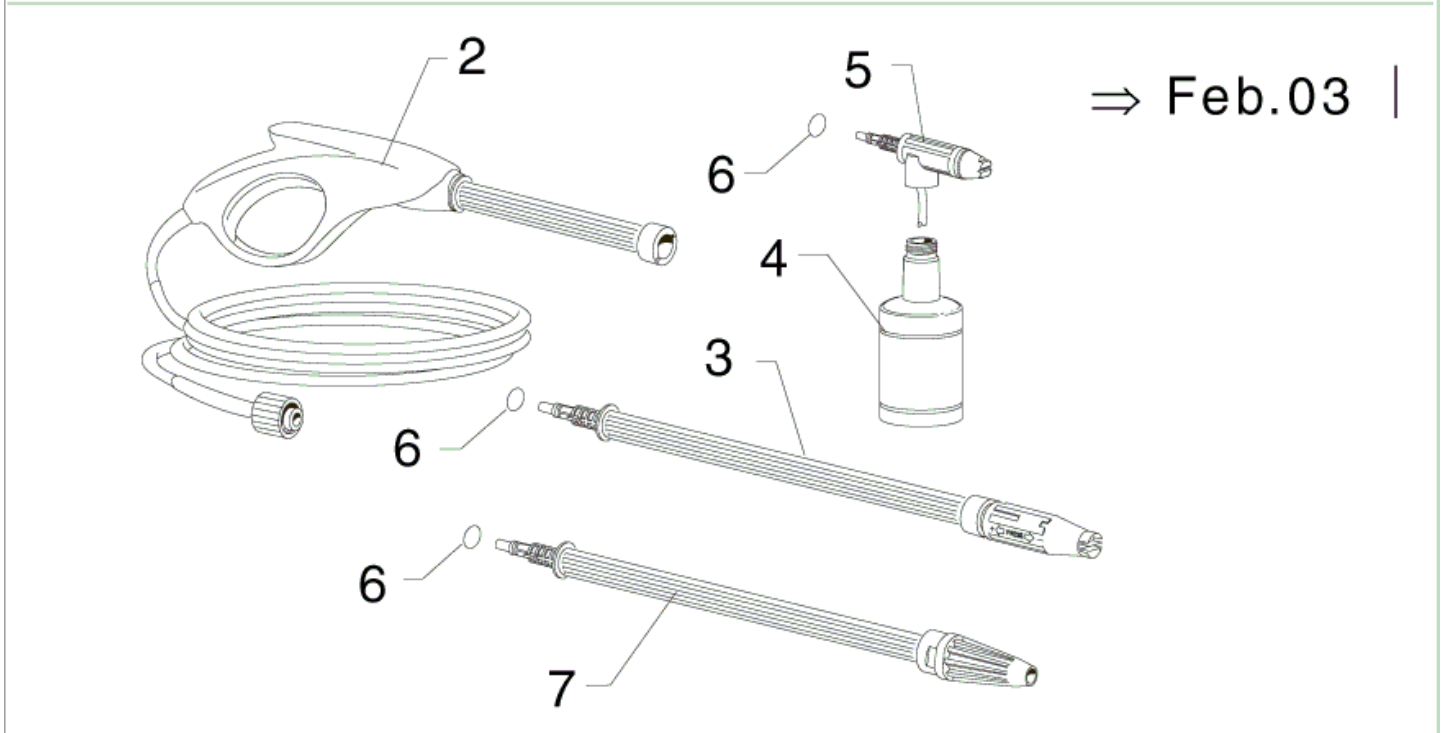

ACTIVE handle & lances

Consumer acces.-spray handles, nozzles & hoses

01-04-2015

Part List ID
HANDLEACTIVE02

21

ACTIVE handle & lances

Consumer acces.-spray handles, nozzles & hoses

01-04-2015

Part List ID
HANDLEACTIVE02

22

Pos	Part no.	Qty	Description	
2	6411717	1	ACTIVE SPRAY HANDLE W. HO	
3	106411753	1	TORNADO LANCE ORANGE ACTI	110BAR | MAR. 03 >
3	106411757	1	TORNADO LANCE WHITE ACTIV	100BAR | MAR. 03 >
3	6411718	1	NOZZLE TUBE COMPL. BLUE	> FEB. 03|
4	106411754	1	MIXER BOTTLE	| MAR. 03 >
4	6411720	1	MIXER BOTTLE	> FEB. 03|
5	106411755	1	FOAM SPRAYER ACTIVE	| MAR. 03 >
5	6411721	1	FOAM SPRAYER	> FEB. 03|
6	3000957	1	O-RING	
7	106411756	1	POWERSPEED LANCE ACTIVE	| MAR. 03 >
7	6411722	1	POWERSPEED LANCE	> FEB. 03|