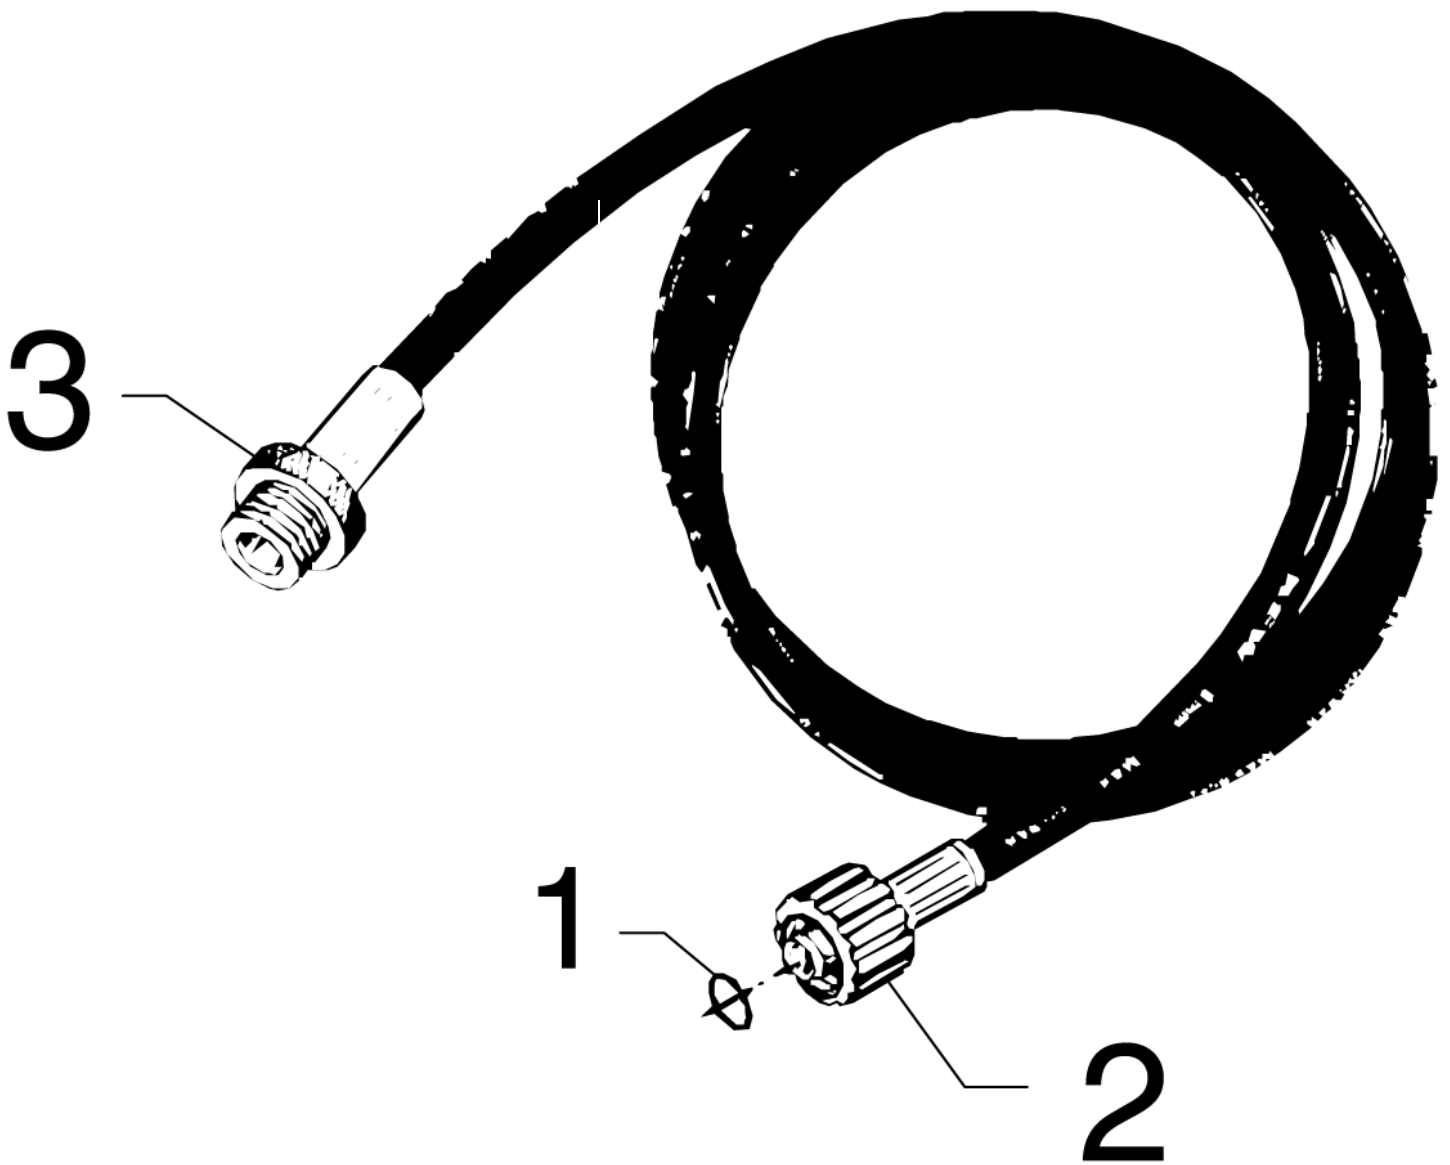

Extension hose - PRO 9850, PRO 9750, DYNAMIC

Consumer acces.-spray handles, nozzles & hoses

01-04-2015

Part List ID
EXHOSEHOB02

35

Extension hose - PRO 9850, PRO 9750, DYNAMIC

Consumer acces.-spray handles, nozzles & hoses

01-04-2015

Part List ID
EXHOSEHOBUZ

36

Pos	Part no.	Qty	Description	
-	6410760	1	EXTENSION HOSE 7 M	PRO, DYNAMIC > 00.06], HOBBY, PROFESSIONAL
1	3001211	1	O-RING 9.6X2.4 NITRIL 70SH	
1	6411218	1	BAG WITH 10 O-RINGS 3001211	
2	6411028	1	NIPPLE AND JACKET 516	TYPE 516
3	6411032	1	SOCKET AND JACKET EXT.HOSE 516	TYPE 516