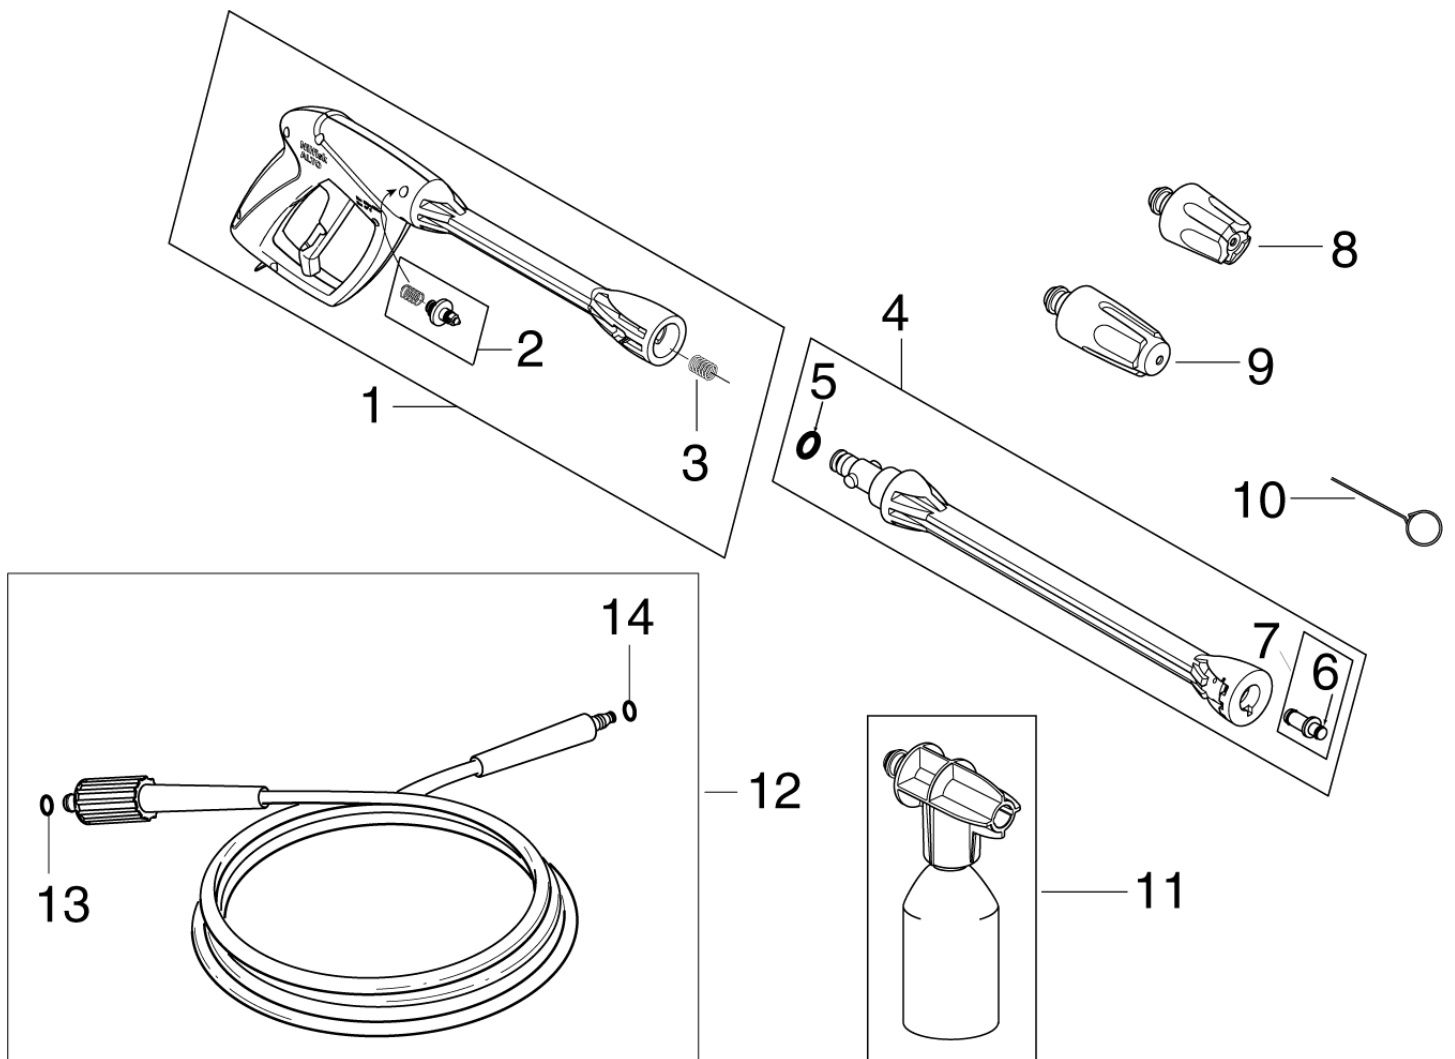

Spray handle, hoses and nozzles G2 - C100 - C1

Consumer acces.-spray handles, nozzles & hoses

01-04-2015

Part List ID
HANDLEG2

7

Spray handle, hoses and nozzles G2 - C100 - C1

Consumer acces.-spray handles, nozzles & hoses

01-04-2015

Part List ID

HANDLEGZ

8

Pos	Part no.	Qty	Description	
1	128500070	1	G2 SPRAY HANDLE	
2	126481133	1	KIT F. G3 GUN SPRING VALVE	
3	2602500	1	SPRING F.INTERMEDIATE TUBE	
4	128500073	1	G2 C C SPRAY LANCE	
5	126481125	1	O-RING F.LANCES	
6	3004312	1	O-RING 7X1.2 NITRIL 90 SHORE	
7	126481109	1	LOW PRESSURE NOZZLE W.O-RINGS	
8	126481114	1	NOZZLE C C TORNADO G2 YELLOW	C110.2, C110.3 (0 dot)
8	126481122	1	TORNADO G2 TURQUOISE	C100.4, C100.5 (2 dot)
9	126481123	1	POWERSPEED G2 LIGHT GREEN	
10	6520844	1	CLEANING TOOL BLACK	
11	128500077	1	C C FOAMSPRAYER WITH BOTTLE	
12	126481137	1	HOSE 5M	
13	3001211	1	O-RING 9.6X2.4 NITRIL 70SH	
13	6411218	1	BAG WITH 10 O-RINGS 3001211	
14	3004304	1	O-RING 5.1X1.6 VITON SH 90