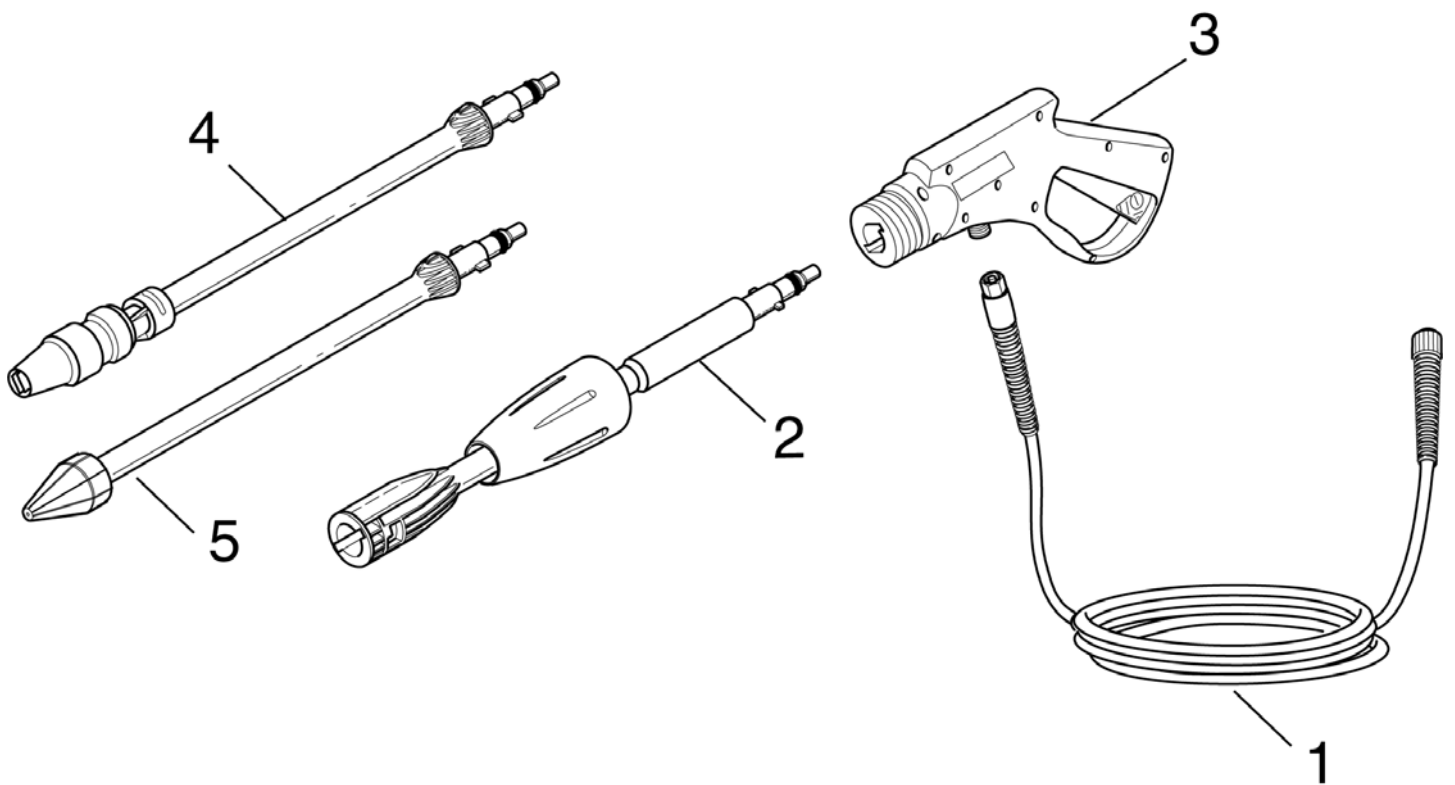

Spray handle and hose - C100.0, C100.1

Consumer acces.-spray handles, nozzles & hoses

01-04-2015

Part List ID
HANDLEC1002

17

Spray handle and hose - C100.0, C100.1

Consumer acces.-spray handles, nozzles & hoses

01-04-2015

Part List ID
HANDLEC100Z

18

Pos	Part no.	Qty	Description
1	126486802	1	HIGH PRESSURE HOSE 5 M
2	126486834	1	HANDLE. LANCES. FOAMSPRAY
3	126486801	1	SPRAY HANDLE
4	126486825	1	MULTISPEED NOZZLE LANCE
5	126486841	1	POWERSPEED NOZZLE