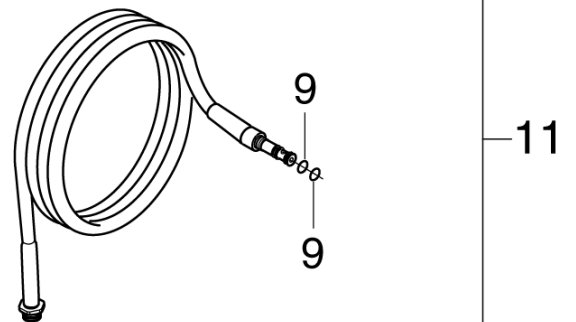

P130.1 X-, P150.1 X-, P160.1 X-TRA

P 120 X-TRA, P 140 X-TRA, P 150 X-TRA

DYNAMIC X-TRA

POSEIDON 2-21 XT, 2-24 XT, 2-28 XT

P 120 ERGO, P150 ERGO

Hoses - DYNAMIC X-TRA, DYNAMIC >00.06|, E125

Consumer acces.-spray handles, nozzles & hoses