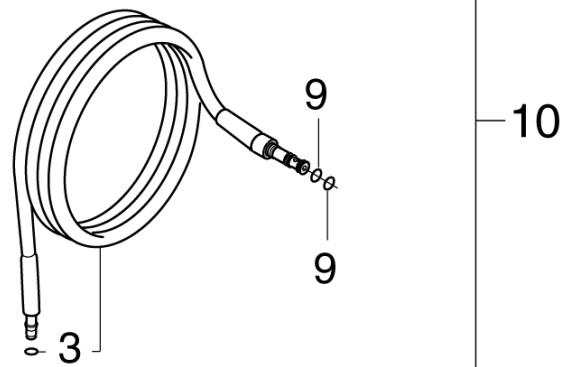

P130.1 X-, P150.1 X-, P160.1 X-TRA

P 120 X-TRA, P 140 X-TRA, P 150 X-TRA