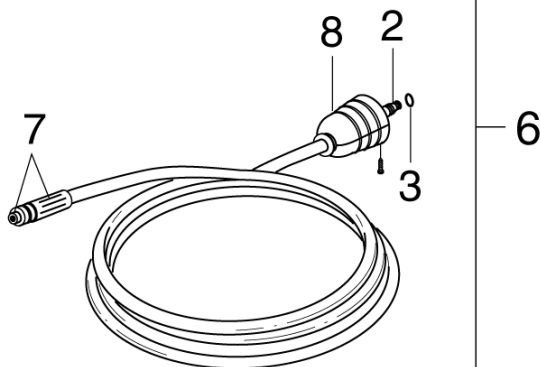

DYNAMIC X-TRA