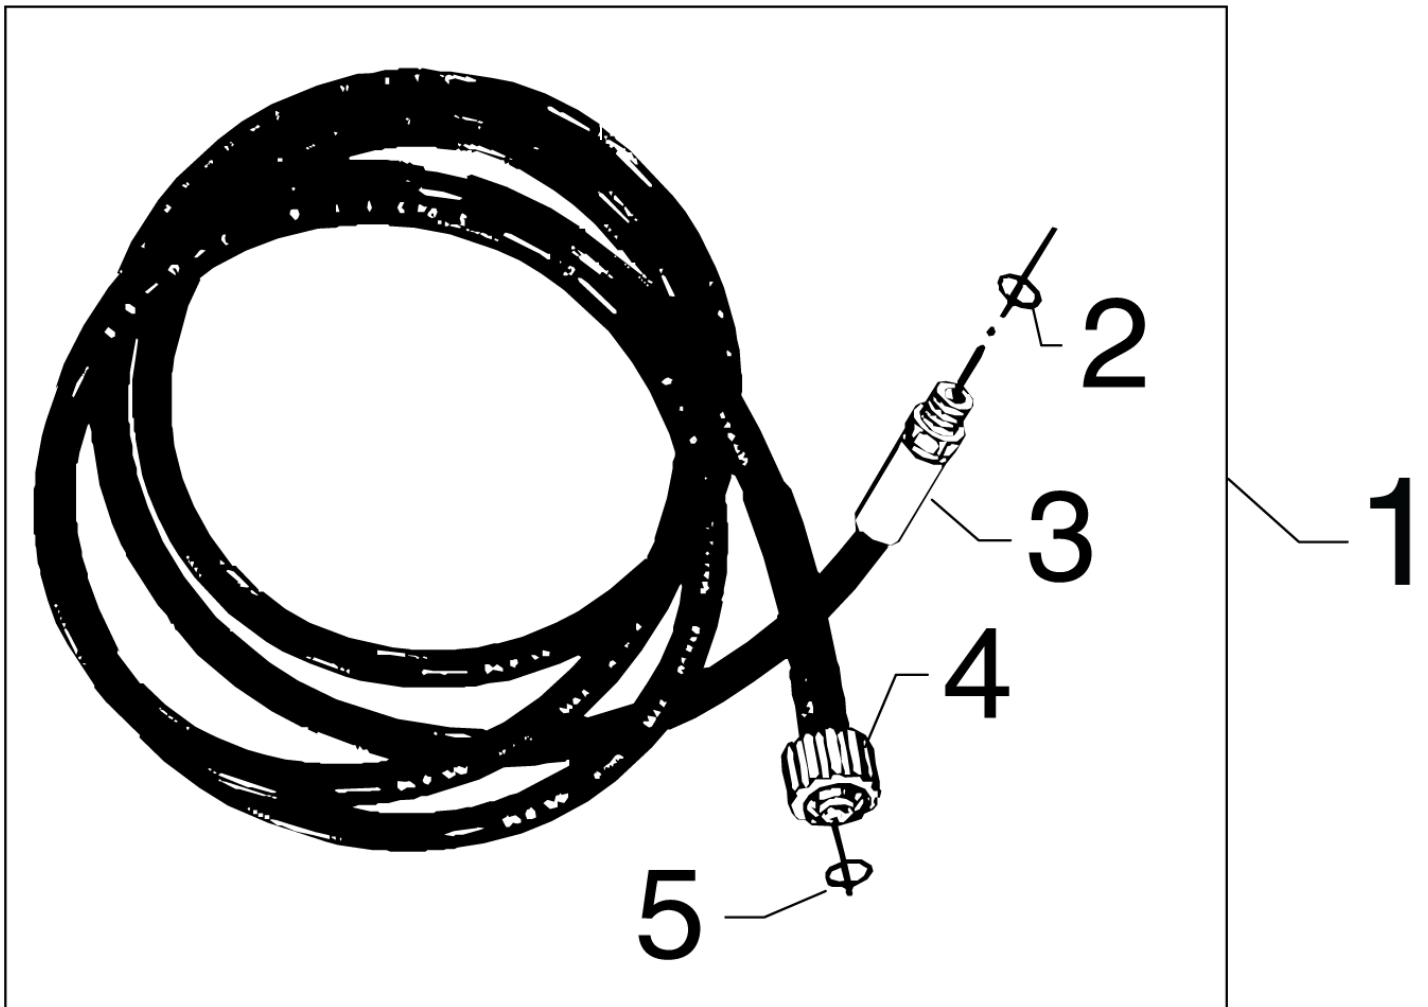

Hoses - HOBBY, PROFESSIONAL

Consumer acces.-spray handles, nozzles & hoses

01-04-2015

Part List ID
HOSEHOB02

29

Hoses - HOBBY, PROFESSIONAL

Consumer acces.-spray handles, nozzles & hoses

01-04-2015

Part List ID
HOSEHOB02

30

Pos	Part no.	Qty	Description	
1	1405467	1	HOSE COMPL. DN6 7.1M	HOBBY
1	1405688	1	HOSE COMPL. PROF. 9250 10M	PROFESSIONAL 9250
2	3000460	1	O-RING 11.0X2.0 NITRIL 70SH	
3	6411029	1	SOCKET AND JACKET 516	
3	6411031	1	SOCKET JACKET 506F	TYPE 506F
4	6411028	1	NIPPLE AND JACKET 516	TYPE 516
5	3001211	1	O-RING 9.6X2.4 NITRIL 70SH	
5	6411218	1	BAG WITH 10 O-RINGS 3001211