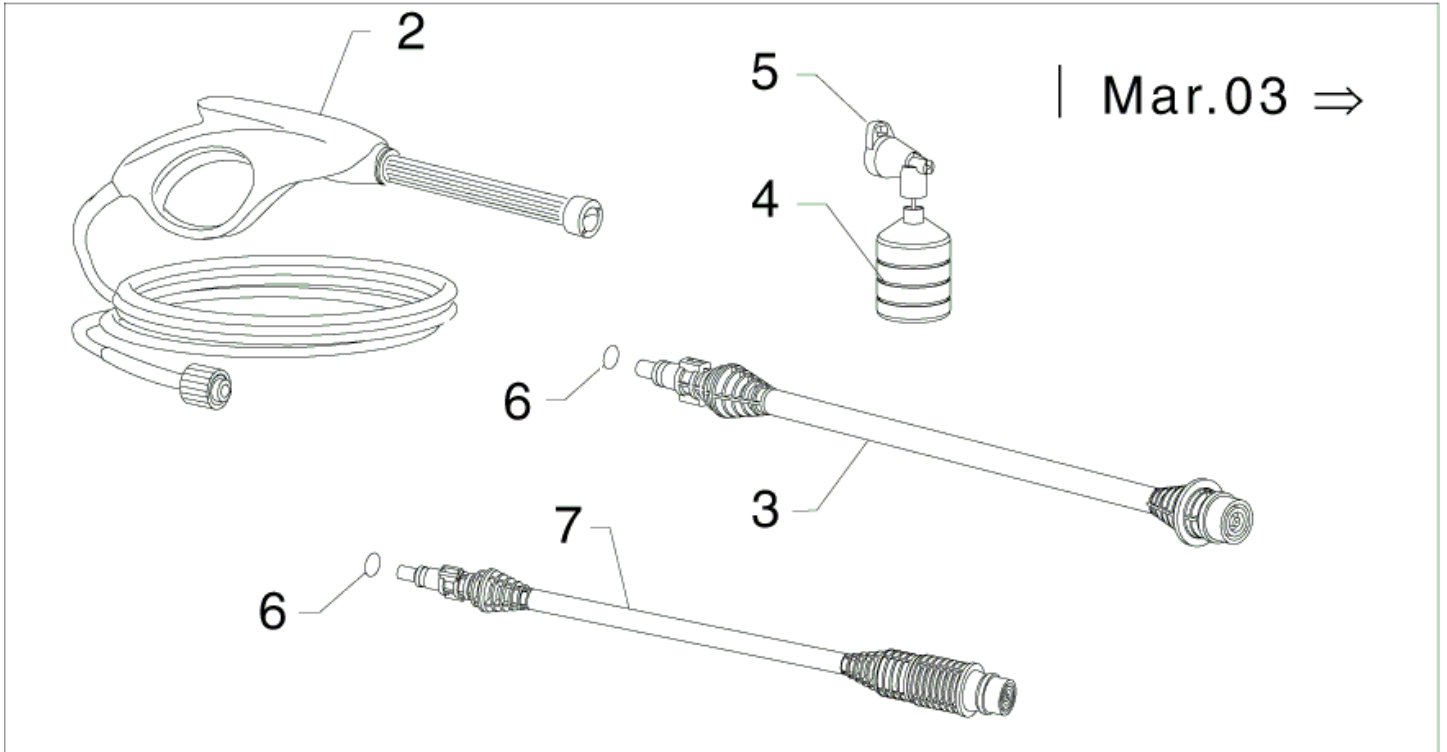

ACTIVE handle & lances

Consumer acces.-spray handles, nozzles & hoses

01-04-2015

Part List ID
HANDLEACTIVE02

21

ACTIVE handle & lances

Consumer acces.-spray handles, nozzles & hoses

01-04-2015

Part List ID
HANDLEACTIVE02

22

Pos	Part no.	Qty	Description	
2	6411717	1	ACTIVE SPRAY HANDLE W. HO	
3	106411753	1	TORNADO LANCE ORANGE ACTI	110BAR | MAR. 03 >
3	106411757	1	TORNADO LANCE WHITE ACTIV	100BAR | MAR. 03 >
3	6411718	1	NOZZLE TUBE COMPL. BLUE	> FEB. 03|
4	106411754	1	MIXER BOTTLE	| MAR. 03 >
4	6411720	1	MIXER BOTTLE	> FEB. 03|
5	106411755	1	FOAM SPRAYER ACTIVE	| MAR. 03 >
5	6411721	1	FOAM SPRAYER	> FEB. 03|
6	3000957	1	O-RING	
7	106411756	1	POWERSPEED LANCE ACTIVE	| MAR. 03 >
7	6411722	1	POWERSPEED LANCE	> FEB. 03|