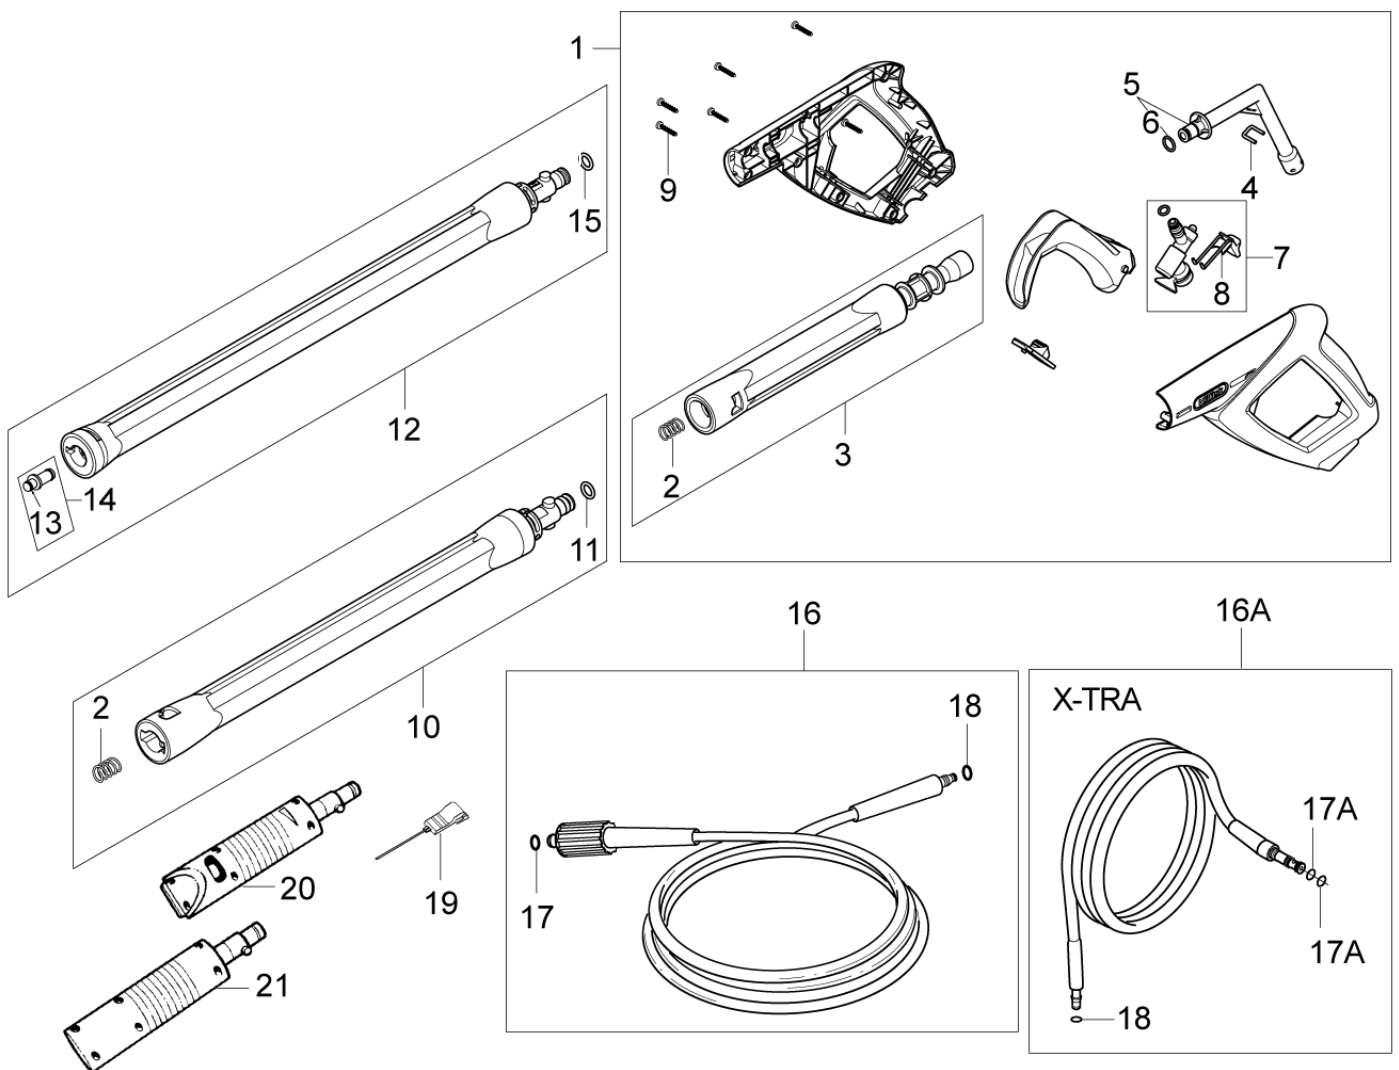

Spray handle, hoses and nozzles G5 P130 - P150

Consumer acces.-spray handles, nozzles & hoses

01-04-2015

Part List ID
HANDLEG502

3

Spray handle, hoses and nozzles G5 P130 - P15

Consumer acces.-spray handles, nozzles & hoses

01-04-2015

Part List ID
HANDLEG502

4

Pos	Part no.	Qty	Description	
1	128500032	1	G5 GUN HANDLE GREEN SP	
1	128500072	1	G5 SPRAY HANDLE	
2	2602500	1	SPRING F.INTERMEDIATE TUBE	
3	127440051	1	INTERMEDIATE TUBE G5	
4	6525232	1	LOCK BRACKET	
5	126481103	1	PRESSURE TUBE W. O-RING	
6	301003043	1	O-RING Ø 10.82X1.78	
7	127440049	1	VALVE HOUSE COMPLETE BLUE	
8	127440052	1	SPRING BUTTOM TUBE	
9	101814698	8	SCREW 3X16	
10	128500075	1	G5 SPRAY LANCE	
11	3004279	1	O-RING 9.3X2.4 NITRIL 90 SH	
12	128500074	1	G4 C C SPRAY LANCE LONG VER.	
13	3004312	1	O-RING 7X1.2 NITRIL 90 SHORE	
14	126481109	1	LOW PRESSURE NOZZLE W.O-RINGS	
15	126481125	1	O-RING F.LANCES	
16	128500083	1	10M SUPERFLEX HOSE	
17	3001211	1	O-RING 9.6X2.4 NITRIL 70SH	
18	3004304	1	O-RING 5.1X1.6 VITON SH 90	
19	6520844	1	CLEANING TOOL BLACK	
20	128500078	1	TORNADO PR	
21	128500079	1	POWER SPEED	
16A	128500082	1	10M SUPERFLEX HOSE	X-TRA
16A	128500084	1	15M SUPERFLEX HOSE	X-TRA
17A	3004321	1	O-RING 10X2 ULTRATHIN