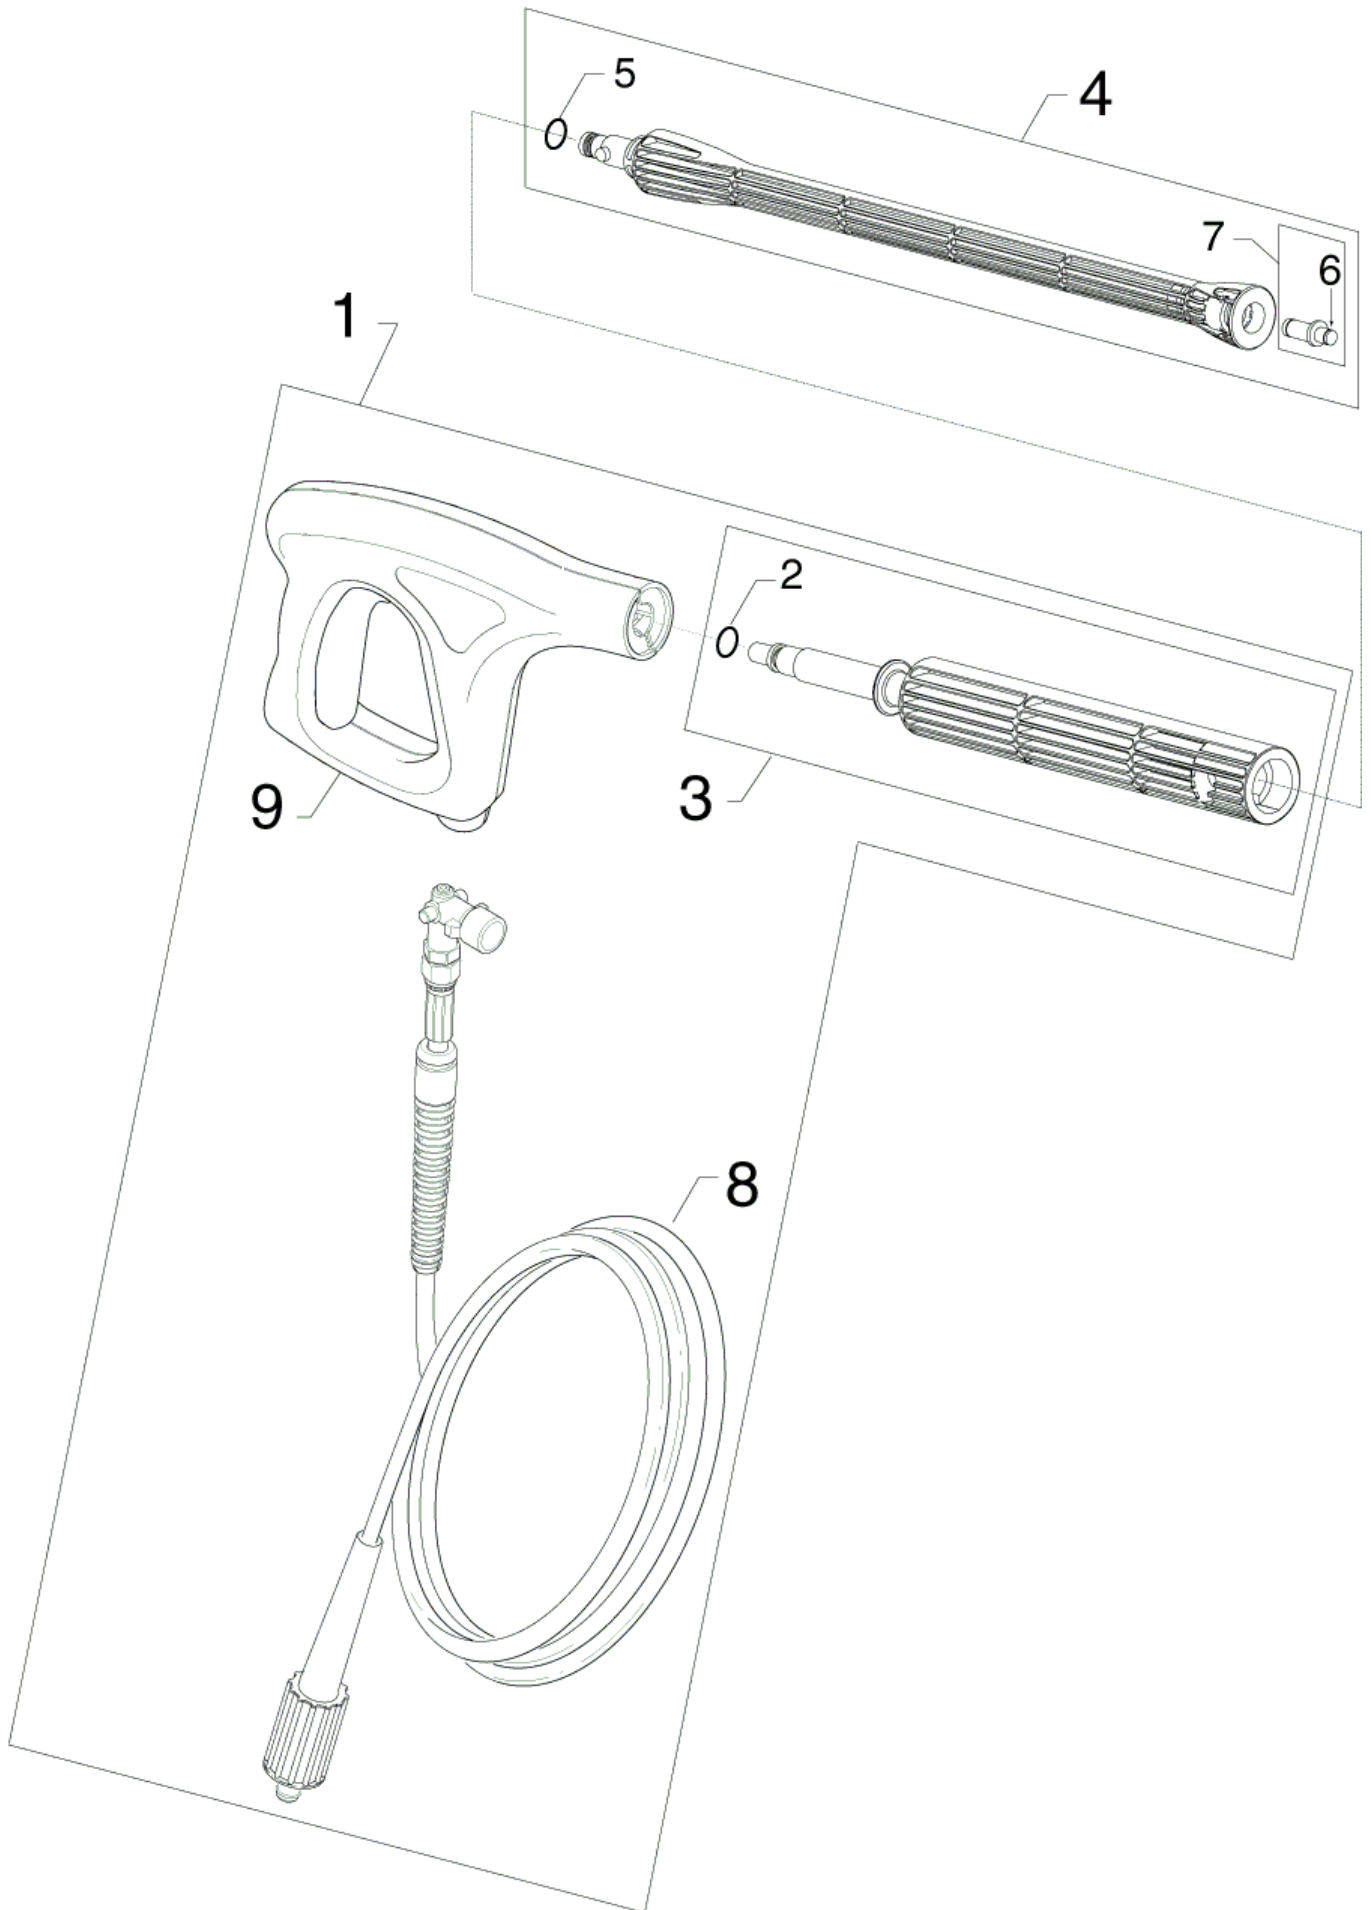

E-150 Spray handle and hose - C100.2, C120.1, E

Consumer acces.-spray handles, nozzles & hoses

01-04-2015

Part List ID
HANDLECLICK02

11

E-150 Spray handle and hose - C100.2, C120.1, E

Consumer acces.-spray handles, nozzles & hoses

01-04-2015

Part List ID
HANDLECLICK02

12

Pos	Part no.	Qty	Description
1	126486741	1	SPRAY HANDLE WITH HOSE 8M
1	126486744	1	SPRAY HANDLE WITH HOSE 12M
2	3001211	1	O-RING 9.6X2.4 NITRIL 70SH
2	6411218	1	BAG WITH 10 O-RINGS 3001211
3	106411743	1	INTERMEDIATE TUBE SPRING ORANG
4	128500074	1	G4 C C SPRAY LANCE LONG VER.
5	3004279	1	O-RING 9.3X2.4 NITRIL 90 SH
6	3004312	1	O-RING 7X1.2 NITRIL 90 SHORE
7	6483401	1	LOWPRESSURE NOZZLE COMPLETE
8	126486747	1	HOSE COMPLETE 8M
8	126486748	1	HOSE COMPLETE 12M
9	126486750	1	SPRAY HANDLE SHELLS
10	3004321	2	O-RING 10X2 ULTRATHIN