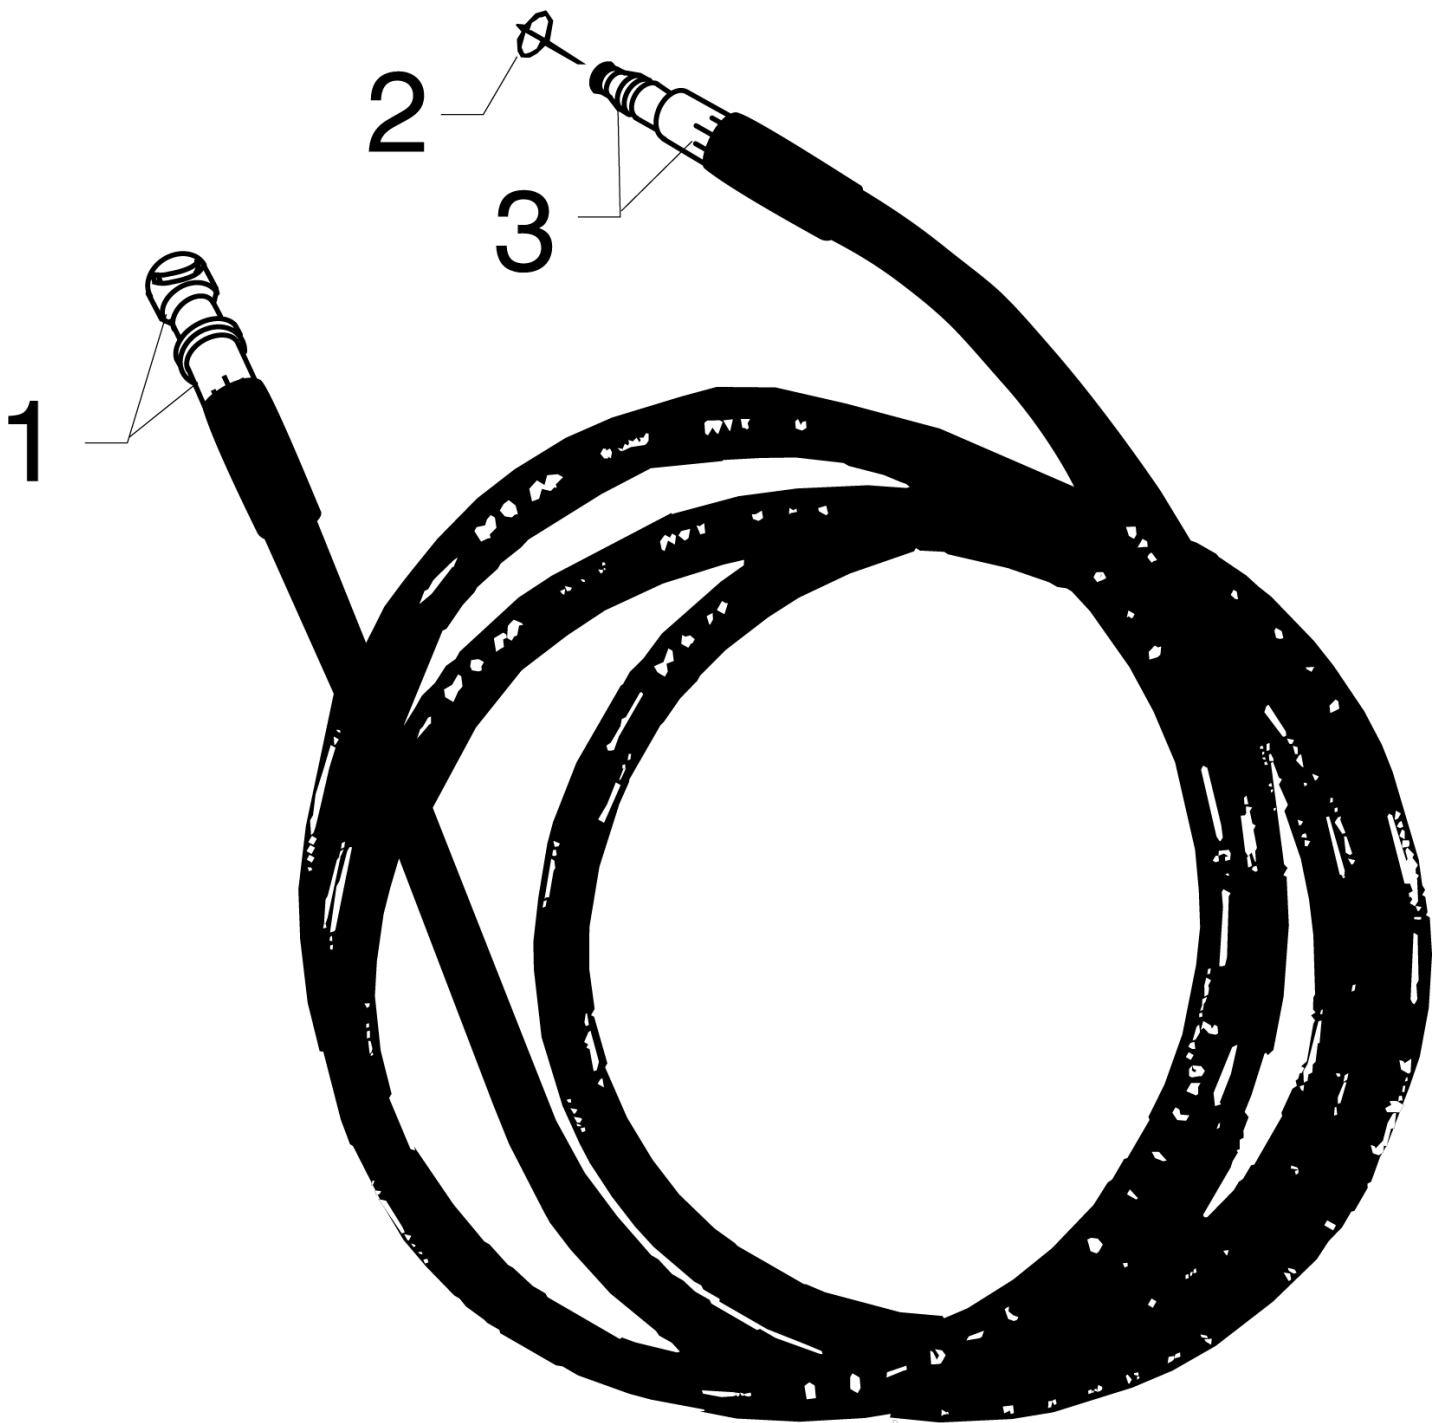

Extension hose - PRO 140, PRO 150, EXCELLENT,

Consumer acces.-spray handles, nozzles & hoses

01-04-2015

Part List ID
EXHOSEDYN02

33

Extension hose - PRO 140, PRO 150, EXCELLENT,

Consumer acces.-spray handles, nozzles & hoses

01-04-2015

Part List ID
EXHOSEDYNOZ

34

Pos	Part no.	Qty	Description	
-	106411346	1	EXT. HOSE 7 M - QUICK COUPLING	EXCELLENT, C100.4, C110.1, C120.1
-	6411048	1	EXTENSION HOSE STEEL ARMED 7 M	PRO 140, PRO 150, DYNAMIC X-TRA
1	6411731	1	SOCKET AND JACKET	
2	3004304	1	O-RING 5.1X1.6 VITON SH 90	
3	6526166	1	SOCKET JACKET REP. KIT