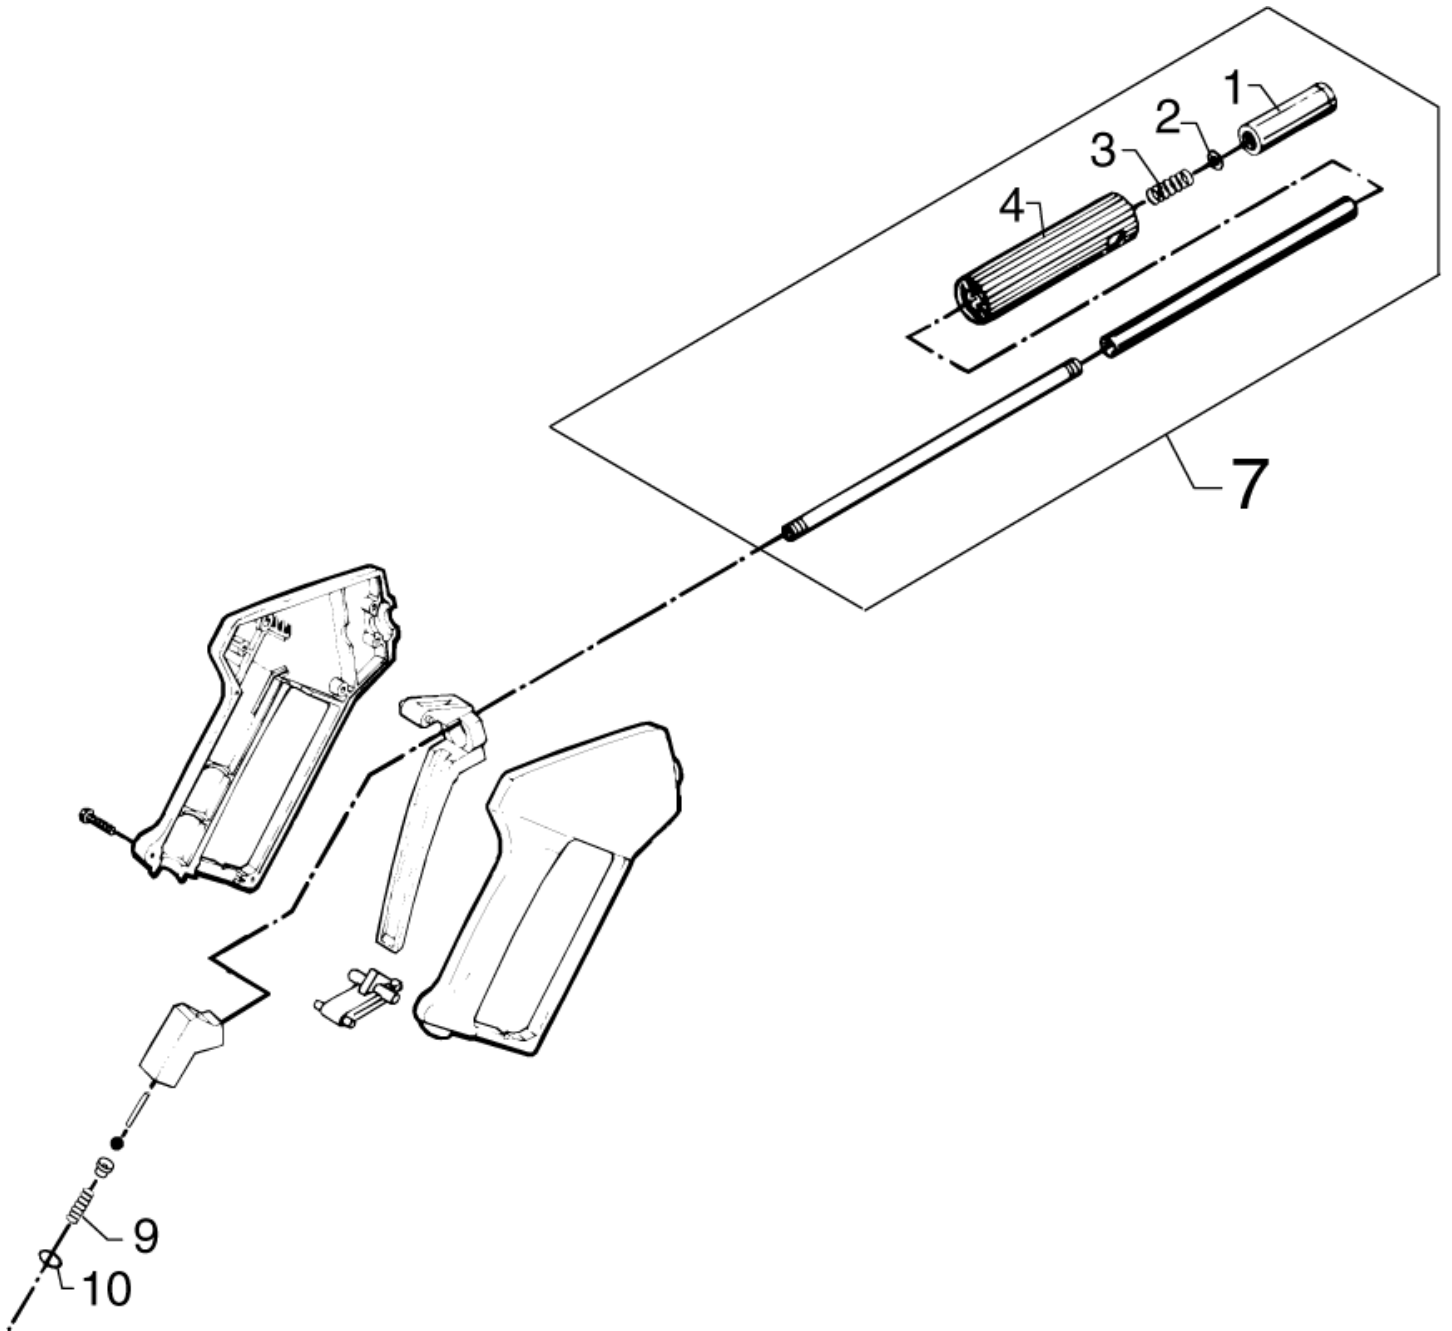

Spray handle - HOBBY (P040, P415, P403), PROFE

Consumer acces.-spray handles, nozzles & hoses

01-04-2015

Part List ID
HANDLEHOB02

19

Spray handle - HOBBY (P040, P415, P403), PROF

Consumer acces.-spray handles, nozzles & hoses

01-04-2015

Part List ID
HANDLEHOB02

20

Pos	Part no.	Qty	Description
-		1	NOTE COMMENT No longer available use 6481961
1	6120479	1	BUSH
2	6120481	1	WASHER 11. 5X6X1. 2
3	2600518	1	SPRING
4	6520605	1	HANDLE P403 FEMALE
7	6123639	1	LANCE WITH BAYONET COUPLING
9	2600070	1	SPRING
10	3000460	1	O-RING 11.0X2.0 NITRIL 70SH