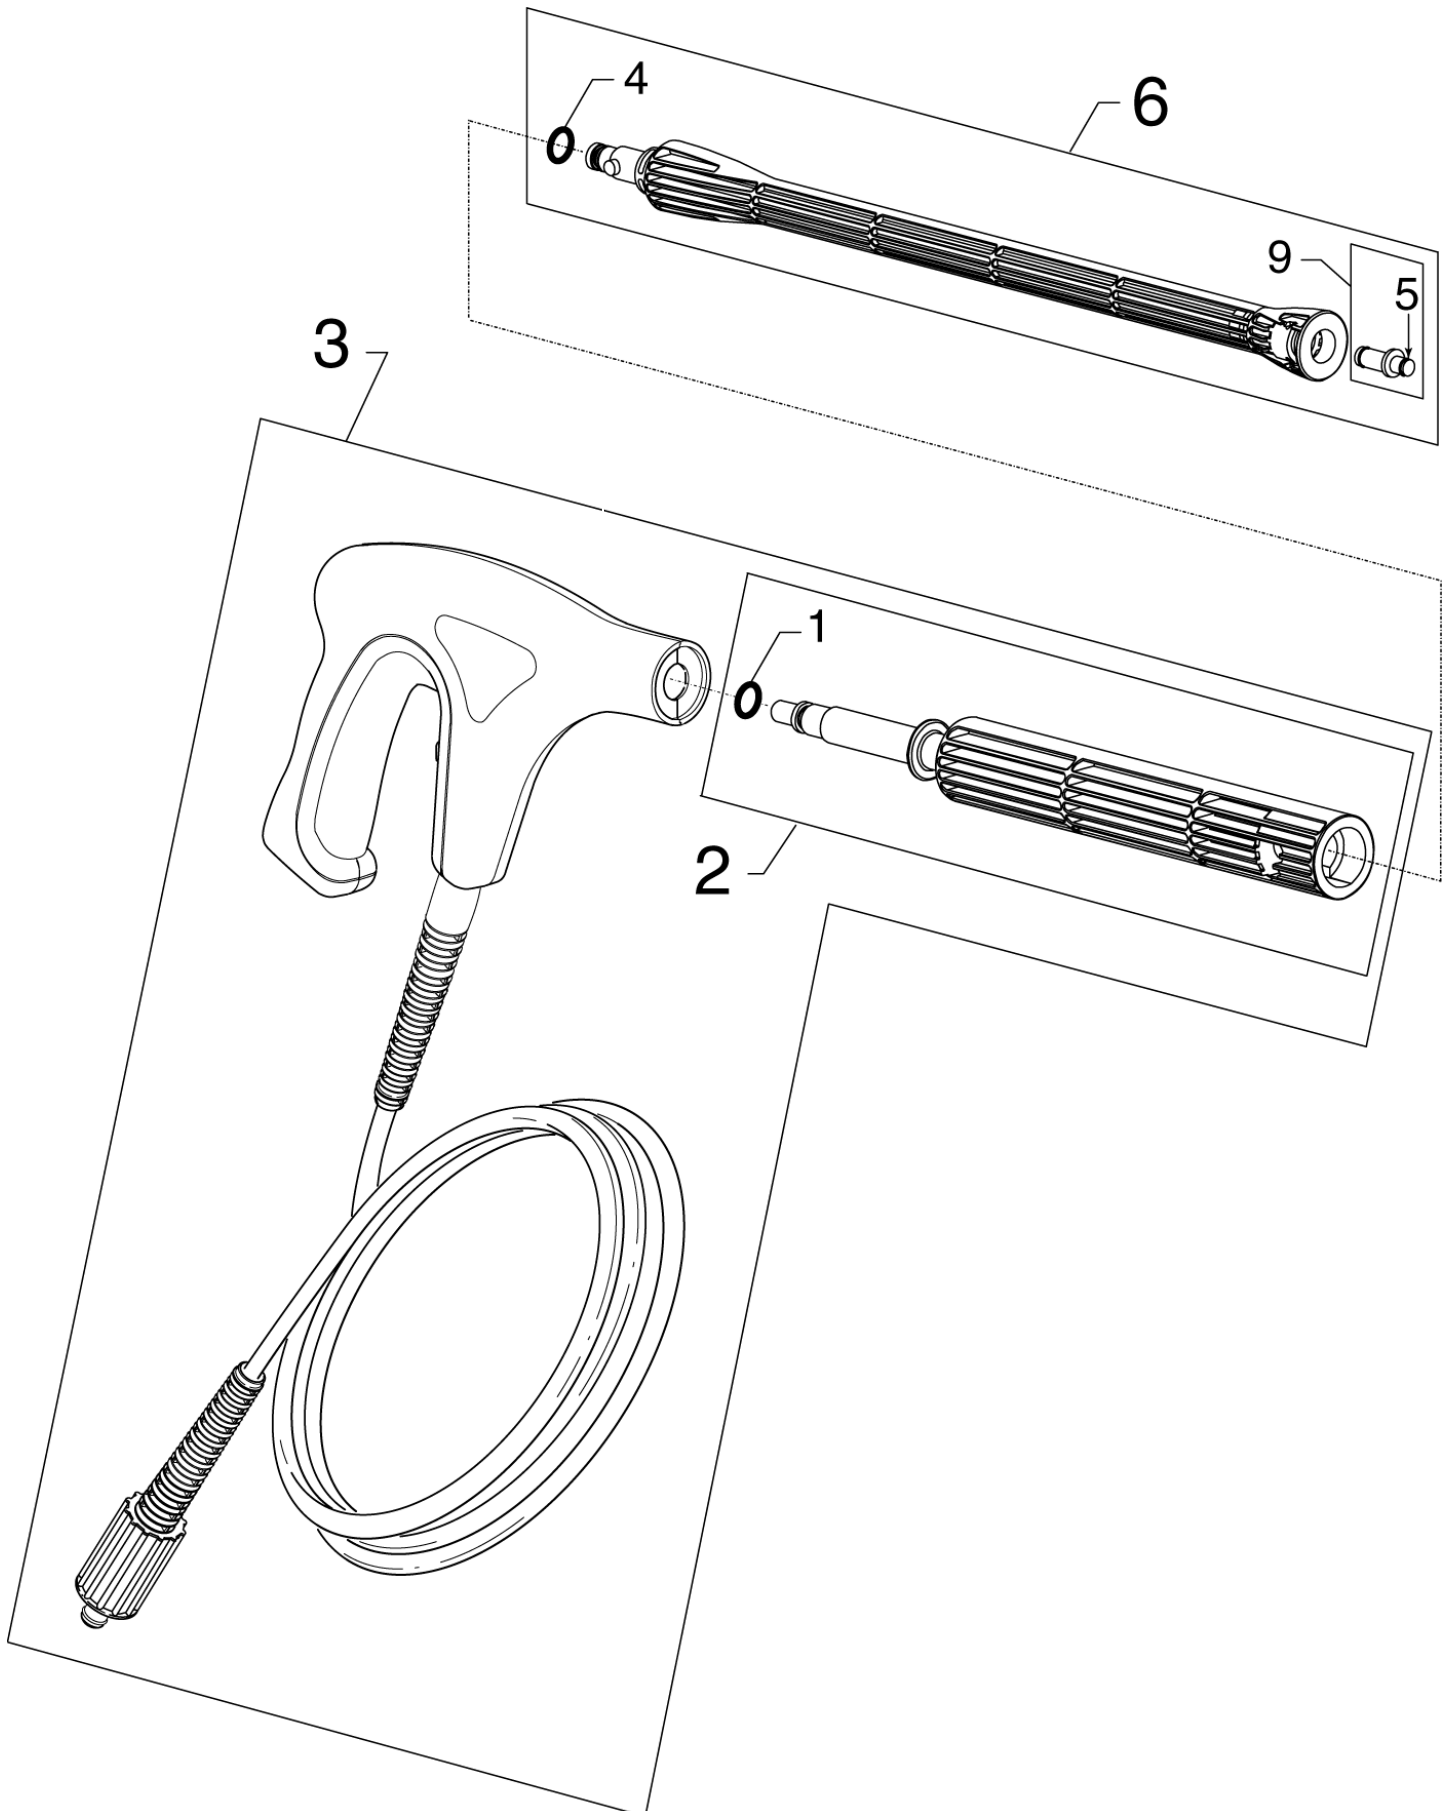

D-150 Spray handle and hose - DYNAMIC |00.06 :

Consumer acces.-spray handles, nozzles & hoses

01-04-2015

Part List ID
HANDLEFORCE02

13

D-150 Spray handle and hose - DYNAMIC |00.06 :

Consumer acces.-spray handles, nozzles & hoses

01-04-2015

Part List ID
HANDLE-FORCE02

14

Pos	Part no.	Qty	Description	
1	3001211	1	O-RING 9.6X2.4 NITRIL 70SH	
1	6411218	1	BAG WITH 10 O-RINGS 3001211	
2	106411743	1	INTERMEDIATE TUBE SPRING ORANG	
3	6481961	1	SPRAY HANDLE D-150 W. HOSE 6M	6M
3	6481966	1	SPRAY HAND WITH HOSE 15M	15M
4	3004279	1	O-RING 9.3X2.4 NITRIL 90 SH	
5	3004312	1	O-RING 7X1.2 NITRIL 90 SHORE	
6	6481986	1	NOZZLE TUBE W O-RING FLAT BAJO	ACTIVE
6		1	NOTE COMMENT	See note " COMPACT 110 & FORCE & DYNAMIC
9	6483401	1	LOWPRESSURE NOZZLE COMPLETE	

Note " use new spray handle