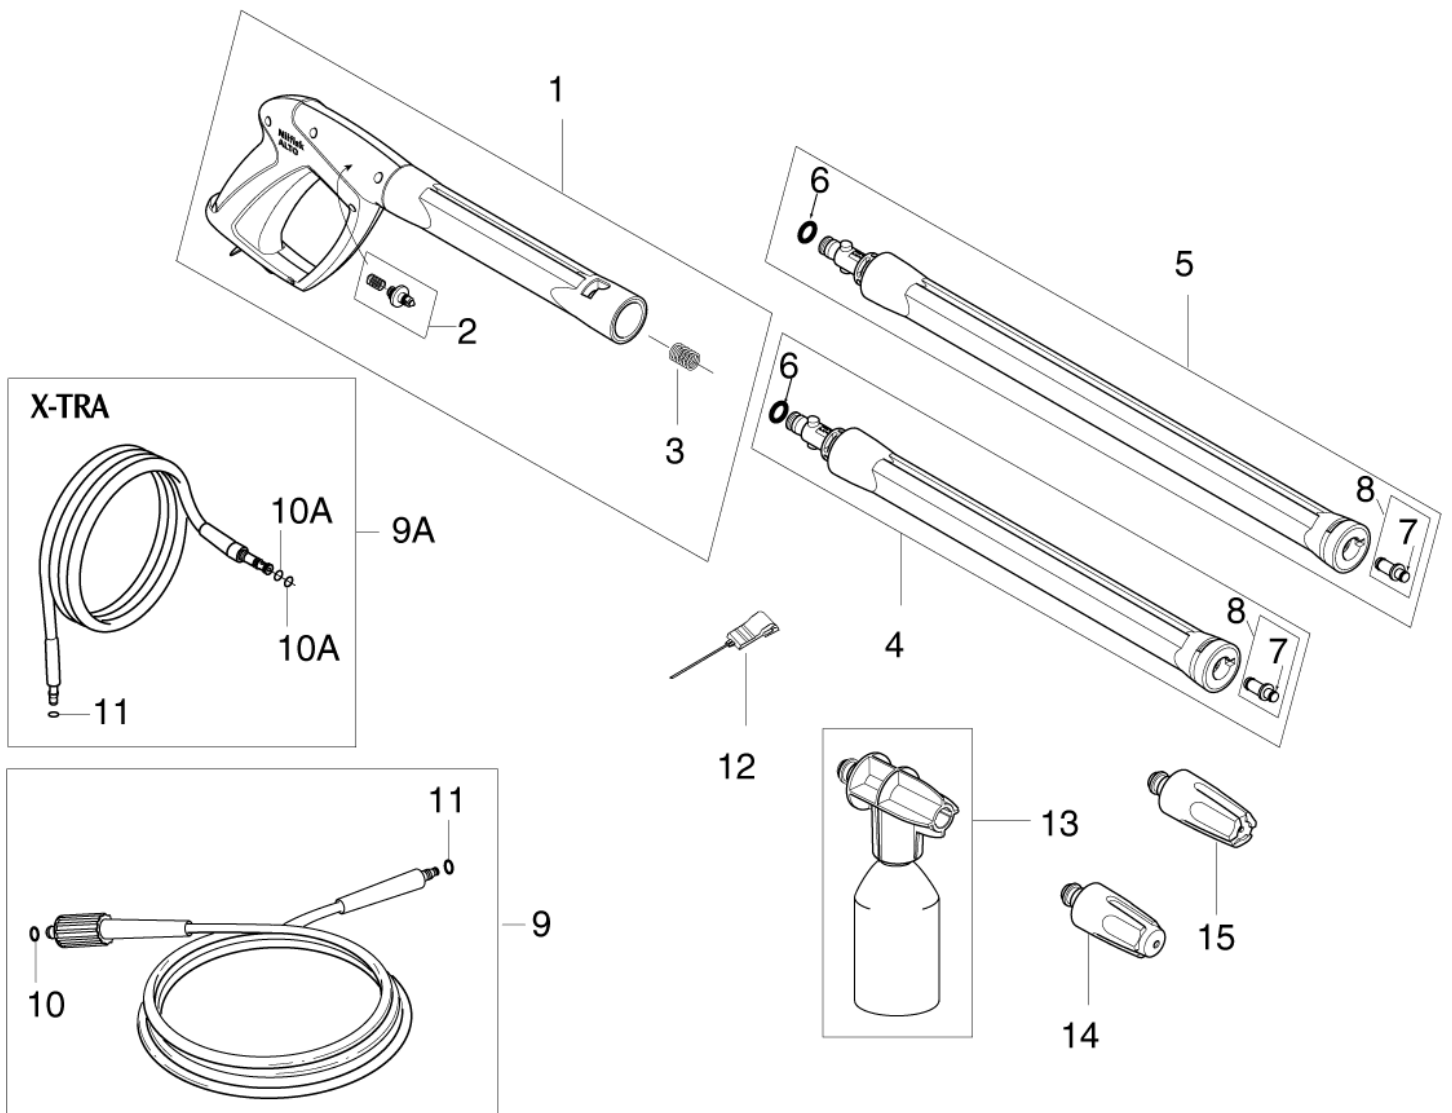

Spray handle, hoses and nozzles G3, G4 - C120

Consumer acces.-spray handles, nozzles & hoses

01-04-2015

Part List ID
HANDLEG3G4

5

Spray handle, hoses and nozzles G3, G4 - C120

Consumer acces.-spray handles, nozzles & hoses

01-04-2015

Part List ID
HANDLEG3G4

6

Pos	Part no.	Qty	Description	
1	126481132	1	G3 GUN WITH INTERMEDIATE TUBE	
1	128500071	1	G4 SPRAY HANDLE W.SOFT COATING	
2	126481133	1	KIT F. G3 GUN SPRING VALVE	
3	126481126	1	SPRING F. INTERMEDIATE TUBE	
4	126481134	1	G3 LANCE COMPLETE	
5	128500074	1	G4 C C SPRAY LANCE LONG VER.	
6	126481125	1	O-RING F.LANCES	
7	3004312	1	O-RING 7X1.2 NITRIL 90 SHORE	
8	126481109	1	LOW PRESSURE NOZZLE W.O-RINGS	
9	126481138	1	HOSE 6M	
9	126481140	1	HOSE 9M	
9	126481141	1	HOSE 10M	
9	128500080	1	8M STANDARD HOSE	
10	3001211	1	O-RING 9.6X2.4 NITRIL 70SH	
10	6411218	1	BAG WITH 10 O-RINGS 3001211	
11	3004304	1	O-RING 5.1X1.6 VITON SH 90	
12	6520844	1	CLEANING TOOL BLACK	
13	128500077	1	C C FOAMSPRAYER WITH BOTTLE	
14	126481115	1	POWERSPEED GREEN	
15	126481116	1	PR TORNADO YELLOW	C120.2 , 120.3, C125.3, C125.5 - AUS
15	126481117	1	PR TORNADO GREEN	E130.1, E130.1 X-TRA
15	126481118	1	PR TORNADO TURQUOISE	E140.1, E140.1 X-TRA
15	126481120	1	PR TORNADO DARK BLUE	C120.1 X-TRA, C120.2
9A	128500081	1	HOSE TEXTILE 9M XTRA	E130.1 X-TRA, E140.1 X-TRA
9A	128500082	1	10M SUPERFLEX HOSE	E 140.1-10 S X-TRA
10a	3004321	2	O-RING 10X2 ULTRATHIN	E130.1 X-TRA, E140.1 X-TRA