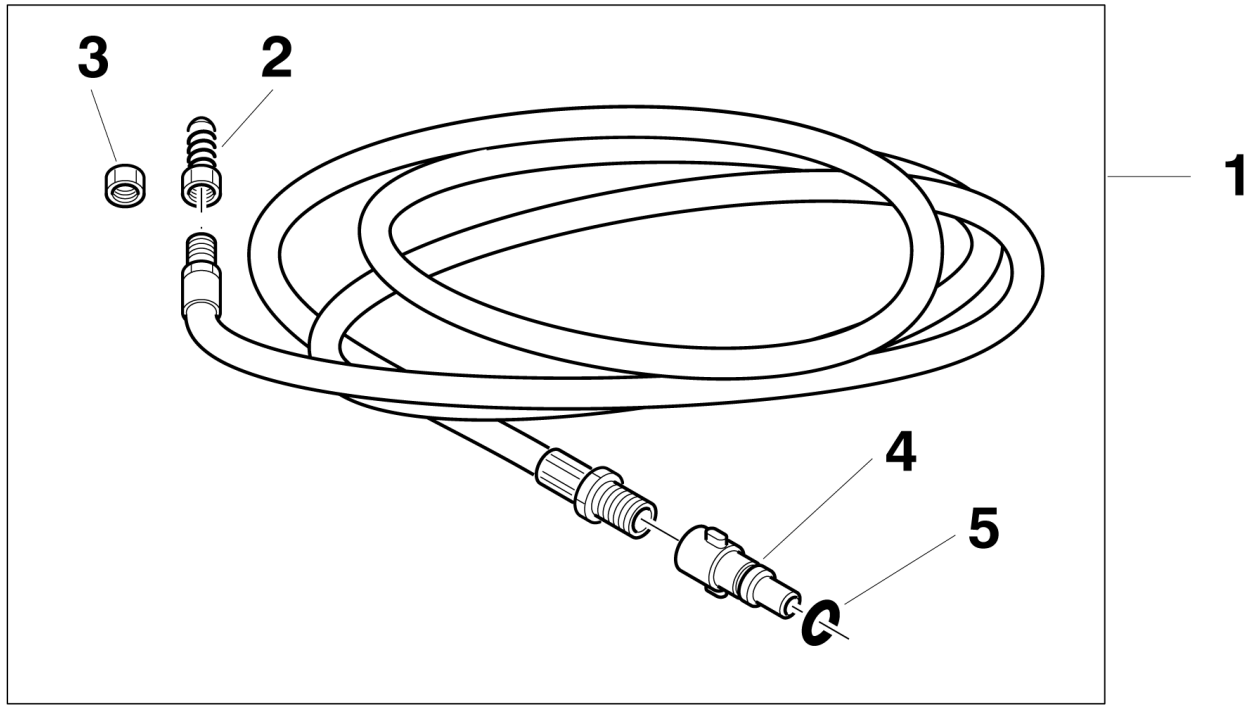

---

No.	Part No.	Qty.	Description	Part Note
1	128500977	1	GERNI SUPER FOAM SPRAYER	
2	128500967	1	END NOZZLE KIT FOAM SPRAYER	
3	5300411	1	MIXER BOTTLE WITHOUT CAP	

---

No.	Part No.	Qty.	Description	Part Note
01	128500385	1	GERNI C&C AUTO BRUSH	
02	6411131	1	*AUTO BRUSH, CLICK & CLEA	
03	128500386	1	GERNI C&C UNDERCHASSIS	
04	128500387	1	GERNI C&C AUTO NOZZLE	