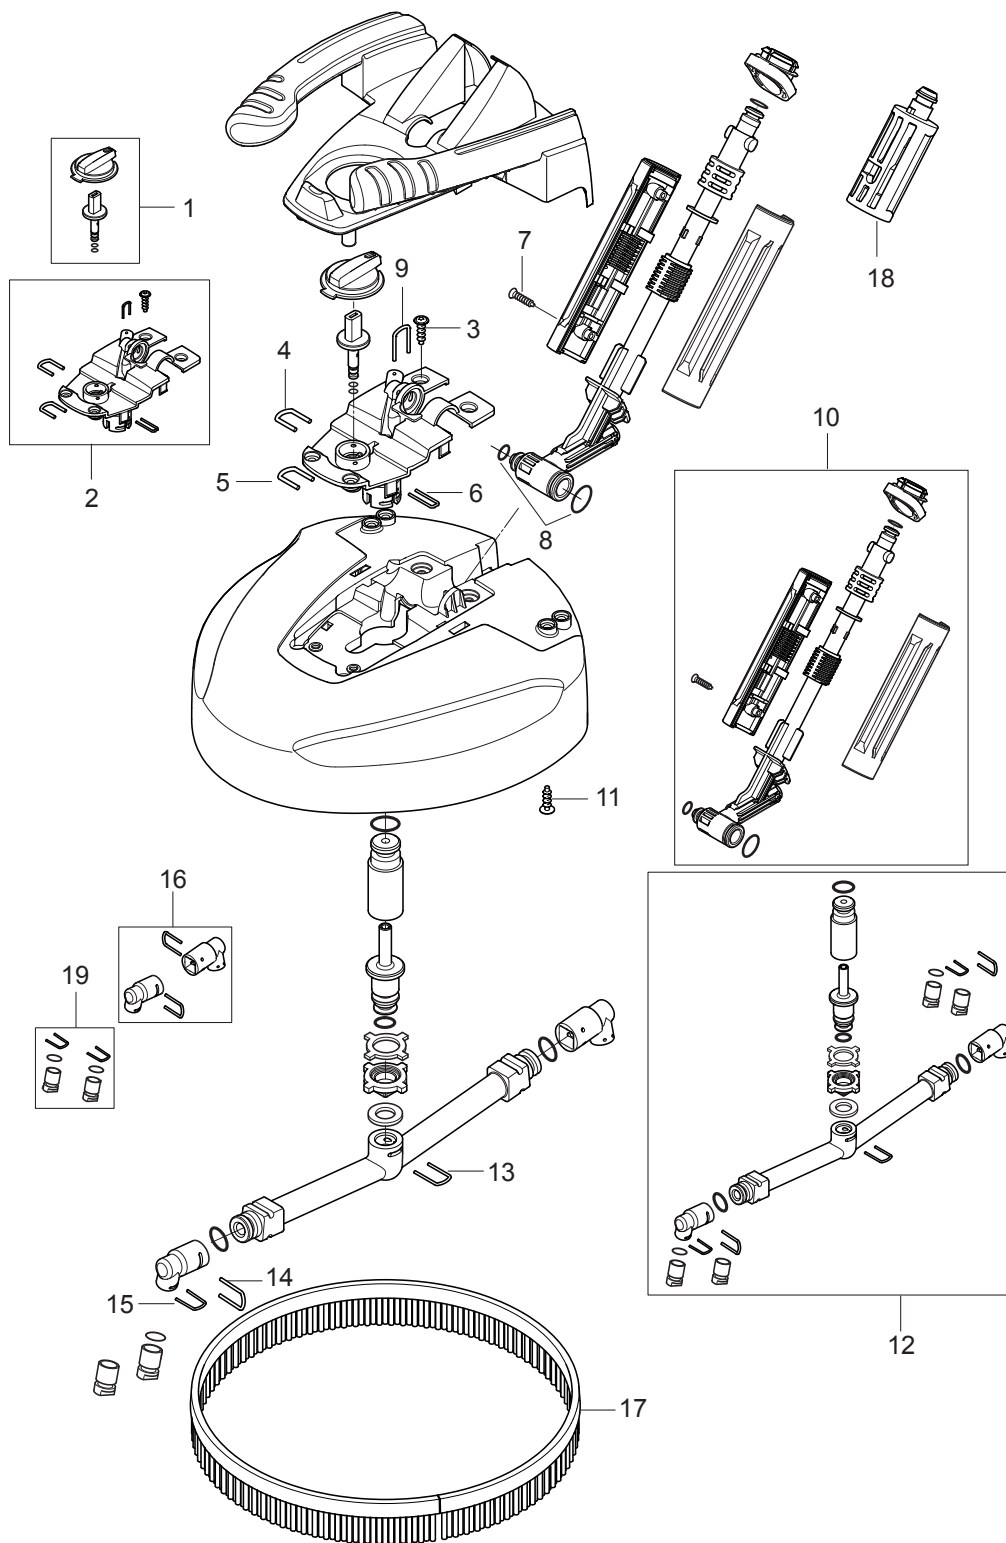

No.	Part No.	Qty.	Description	Part Note
00	128500384	1	GERNI PATIO PLUS	
01	128342002	1	GERNI POWER CONTROL KIT	[1]
02	127440103	1	RA101 CABINET KIT	[2]
03	107141838	1	SCREW K50X18 WN1451	
04	127440111	1	U-PIN FOR PISTON	
05	6411552	1	LOCK BRACKET	
06	127440112	1	U-PIN FOR BEARING	
07	1814585	1	SCREW 3X12,THREAD CUTTING	
08	127440114	1	O-RING FOR NIPPLE	
09	127440115	1	U-PIN F NIPPLE&BASE	
10	127440108	1	ALTO LOCK KIT	[1]
11	107141838	1	SCREW K50X18 WN1451	
12	127440106	1	ALTO ROTOR ARM KIT	[3]
13	127440116	1	U-PIN F NOZZLE&AXLE	
14	127440117	1	U-PIN F NOZZLE SEAT	[1]
15	127440116	1	U-PIN F NOZZLE&AXLE	
16	128500407	1	PATIO NOZZLE SEAT KIT	
17	127440118	1	BRUSH RING	
18	126412104	1	ADAPTER	
19	128500408	1	PATIO NOZZLE KIT	

Part Notes:

- [1] - STOCK COVERS GUARANTEE
- [2] - PRUNED-NO REPLACEMENT
- [3] - STOCK COVERS GUARANTEE
  TSB-CON-2014-002-patio-rotating-problem