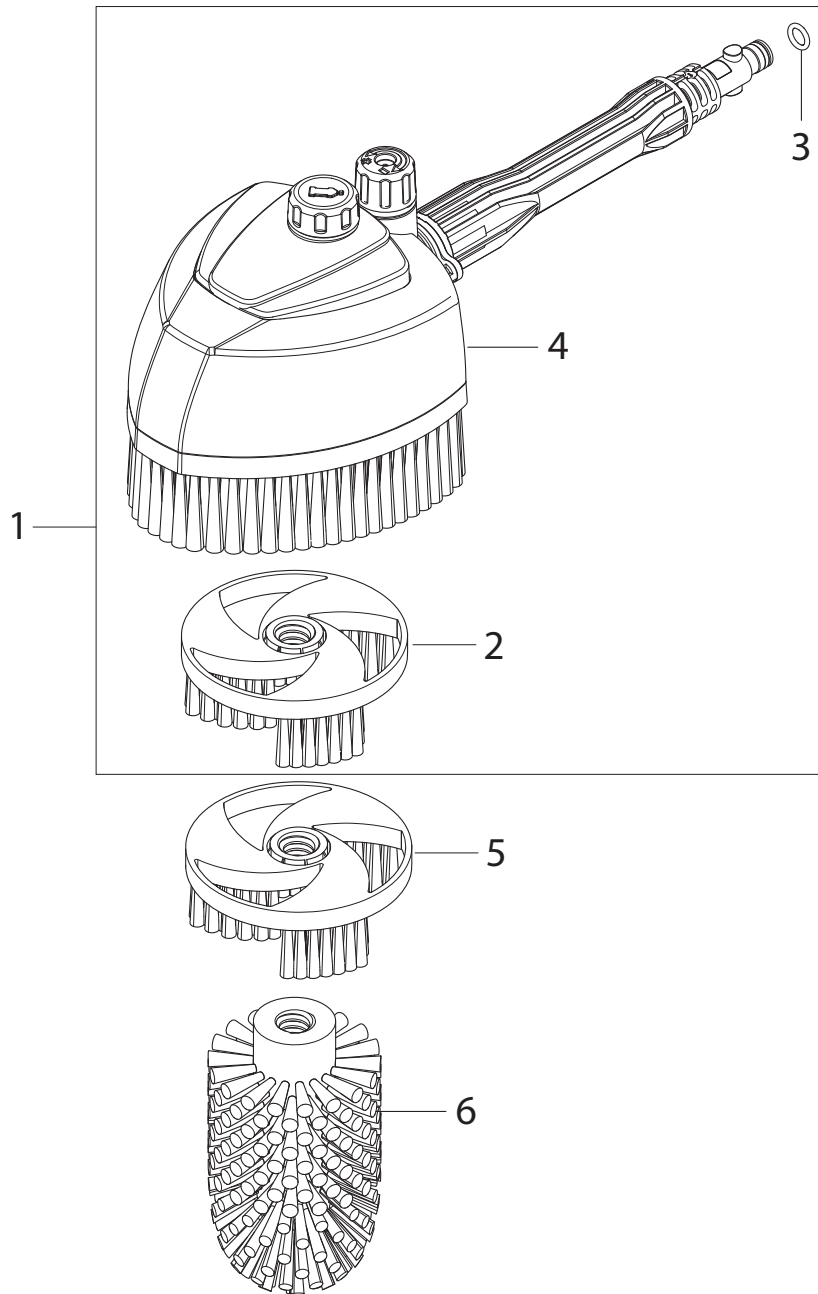

---

No.	Part No.	Qty.	Description	Part Note
1	128500977	1	GERNI SUPER FOAM SPRAYER	
2	128500967	1	END NOZZLE KIT FOAM SPRAYER	
3	5300411	1	MIXER BOTTLE WITHOUT CAP	

---

No.	Part No.	Qty.	Description	Part Note
01	128500385	1	GERNI C&C AUTO BRUSH	
02	6411131	1	*AUTO BRUSH, CLICK & CLEA	
03	128500386	1	GERNI C&C UNDERCHASSIS	
04	128500387	1	GERNI C&C AUTO NOZZLE	

---

No.	Part No.	Qty.	Description	Part Note
01	128500388	1	GERNI DRAIN AND TUBE 15M	
02	6410790	1	SPRING	
03	6410696	1	UNION NUT F. TUBE CLEANER	
04	6120486	1	NIPPLE F. COUPLING	
05	3001211	1	O-RING 9.6X2.4 NITRIL 70	
05	6411218	1	BAG WITH 10 O-RINGS 30012	

No.	Part No.	Qty.	Description	Part Note
A	128500392	1	GERNI SANDBLASTER KIT	
02	1805217	1	SCREW M4X20 SN213307 A2 BN2845	
03	2759	1	REFER TO PART NO: 7090780	
04	1805209	1	SCREW D2.9X8-8.8 A2K DIN 7981	[1]
05	1118124	1	WEARING NOZZLE SET	
06	3000460	1	O-RING 11.0X2.0 NITRIL 70	
07	6410362	1	NOZZLE VSB 110 BAR	[2]
07	6410118	1	PRE-NOZZLE 100BAR	
08	6400745	1	PRE-NOZZLE VSB	
09	1803972	1	SEEGER CIRCLIP RING 10 X 1.0 DIN 472	
10		1	Tube not open as a spare part	
11	6401329	1	SUCTION PIPE COMPL	
12	6411437	1	NOZZLE INDICATION RING GREEN	[3]
12	6411436	1	NOZZLE INDICATION RING RED	
13	6410138	1	*AUTO WASH 5LT	
14	6120486	1	NIPPLE F. COUPLING	
15	6401330	1	NOZZLE HOUSING W. NOZZLE	
16	3001211	1	O-RING 9.6X2.4 NITRIL 70	
16	6411218	1	BAG WITH 10 O-RINGS 30012	

## Part Notes:

- [1] - GUARANTEE DATE EXPIRED  
 [2] - | 01.01.95 >  
 [3] - ACC. OUTPHASED 1999

---

No.	Part No.	Qty.	Description	Part Note
1	128470460	1	Gerni Multi brush	
2	128470457	1	Garden brush head	
3	3001211	1	O-RING 9.6X2.4 NITRIL 70	
4	128470456	1	MULTI BRUSH	
5	128500463	1	Car brush head	
6	128470458	1	RIM BRUSH HEAD	