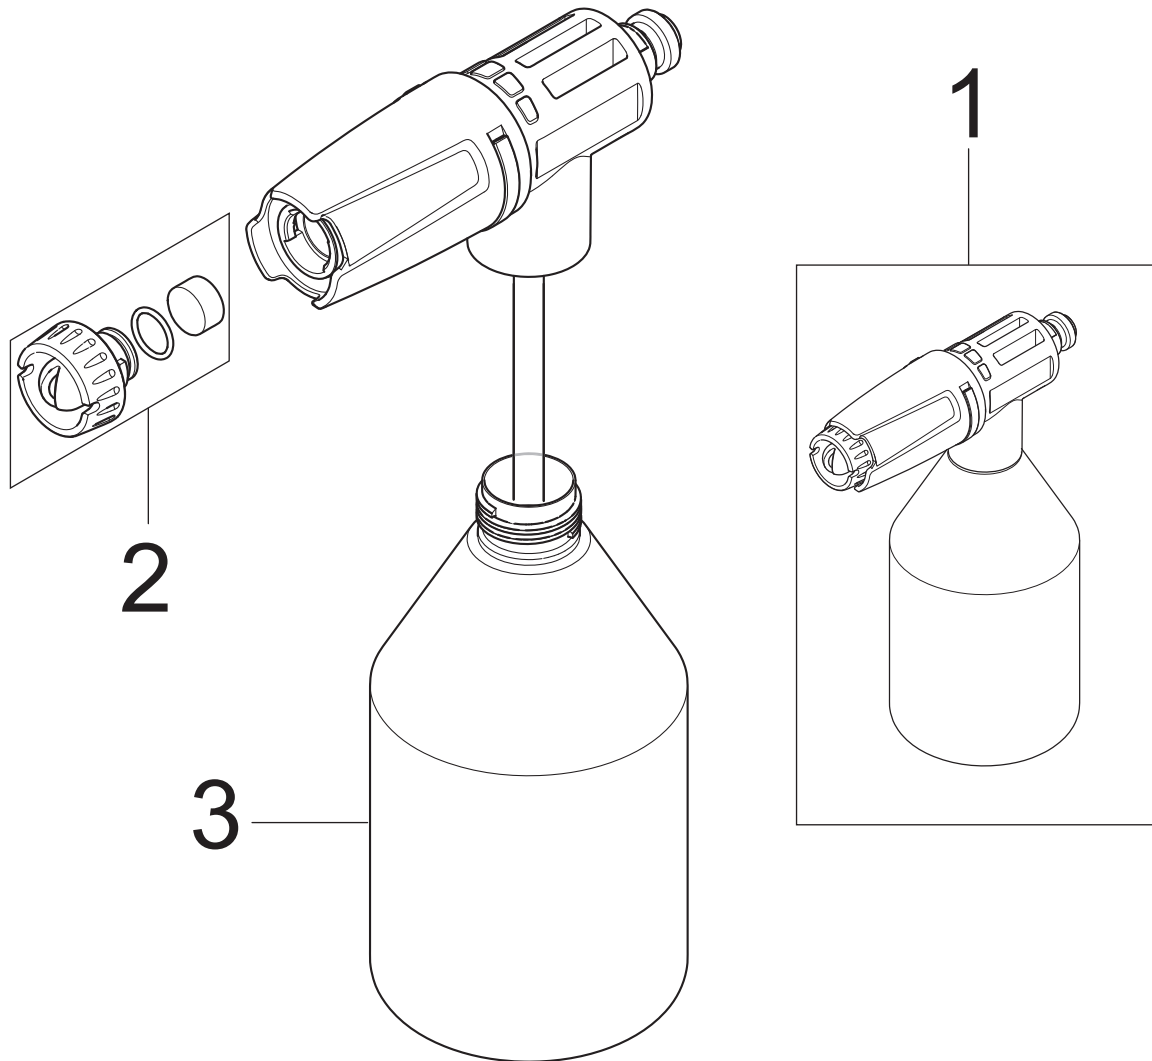

No.	Part No.	Qty.	Description	Part Note
1	128500977	1	GERNI SUPER FOAM SPRAYER	
2	128500967	1	END NOZZLE KIT FOAM SPRAYER	
3	5300411	1	MIXER BOTTLE WITHOUT CAP