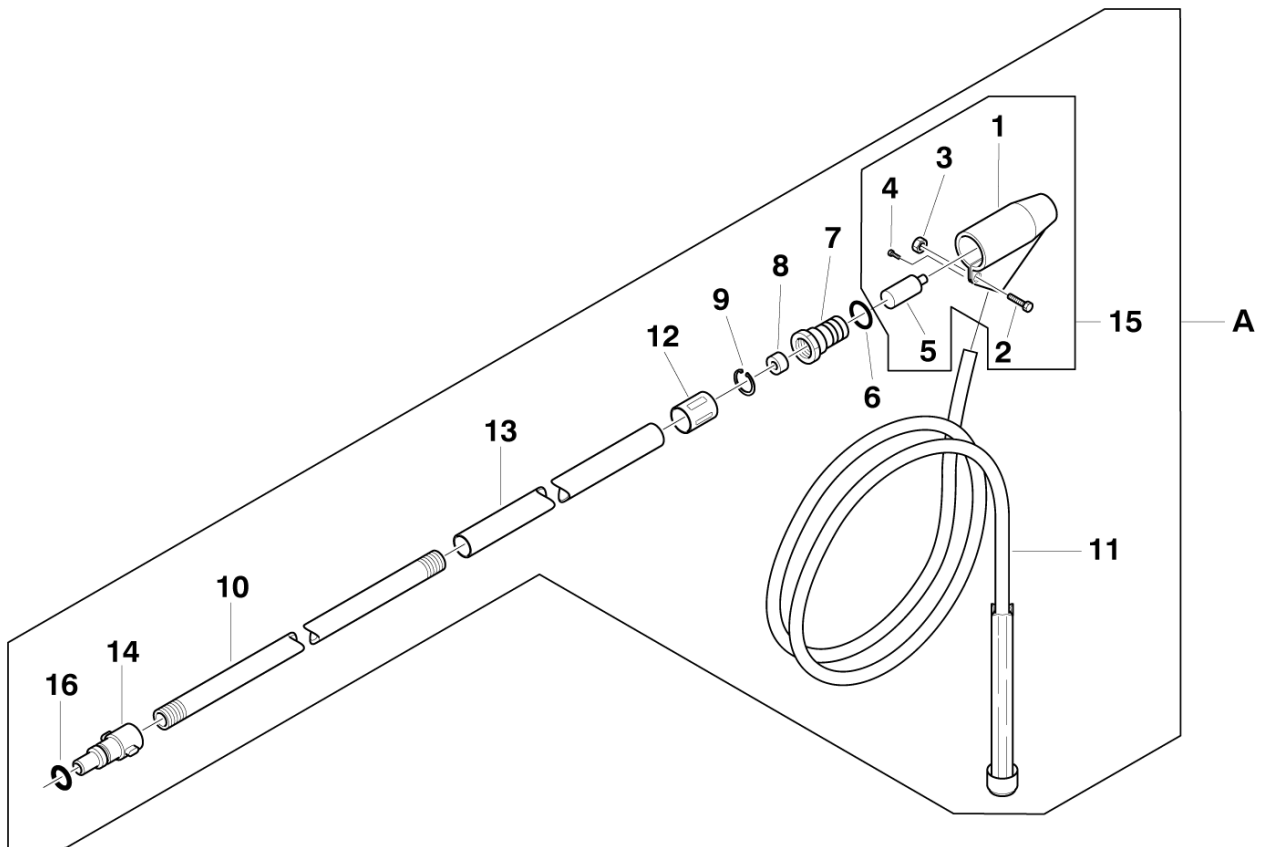

---

No.	Part No.	Qty.	Description	Part Note
1	128500977	1	GERNI SUPER FOAM SPRAYER	
2	128500967	1	END NOZZLE KIT FOAM SPRAYER	
3	5300411	1	MIXER BOTTLE WITHOUT CAP	

---

No.	Part No.	Qty.	Description	Part Note
01	128500385	1	GERNI C&C AUTO BRUSH	
02	6411131	1	*AUTO BRUSH, CLICK & CLEA	
03	128500386	1	GERNI C&C UNDERCHASSIS	
04	128500387	1	GERNI C&C AUTO NOZZLE	

---

No.	Part No.	Qty.	Description	Part Note
01	128500388	1	GERNI DRAIN AND TUBE 15M	
02	6410790	1	SPRING	
03	6410696	1	UNION NUT F. TUBE CLEANER	
04	6120486	1	NIPPLE F. COUPLING	
05	3001211	1	O-RING 9.6X2.4 NITRIL 70	
05	6411218	1	BAG WITH 10 O-RINGS 30012	