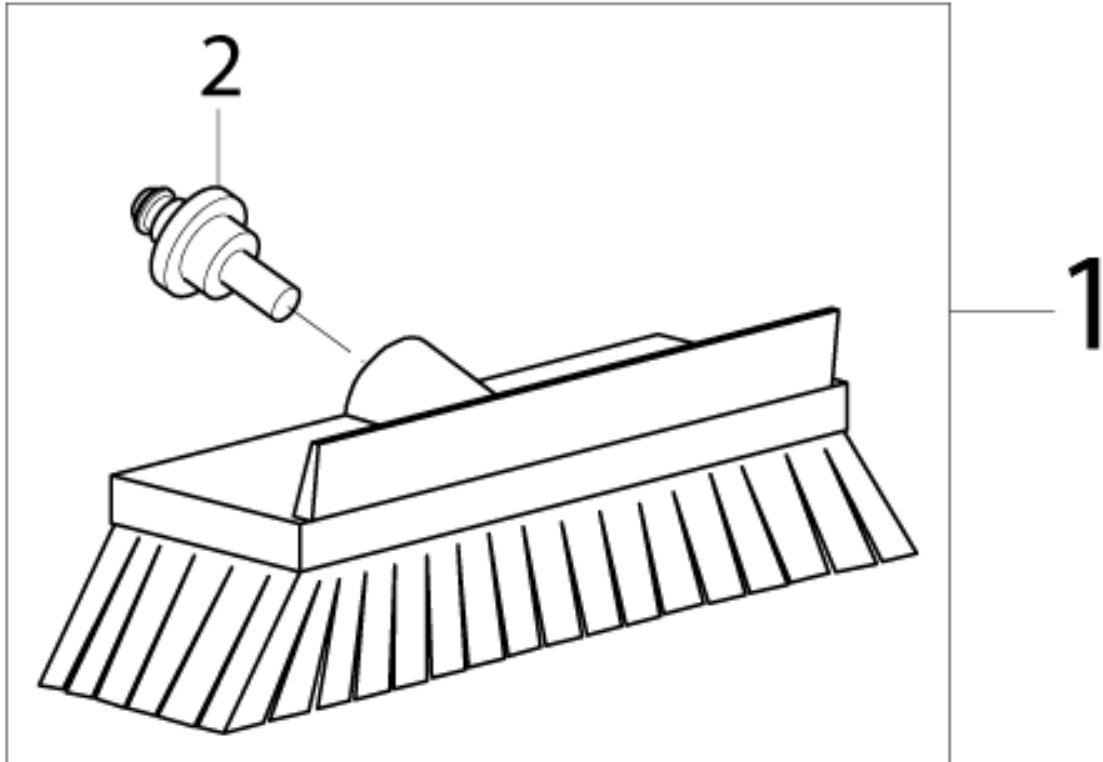

No.	Part No.	Qty.	Description	Part Note
01	128500385	1	GERNI C&C AUTO BRUSH	
02	6411131	1	*AUTO BRUSH, CLICK & CLEA	
03	128500386	1	GERNI C&C UNDERCHASSIS	
04	128500387	1	GERNI C&C AUTO NOZZLE