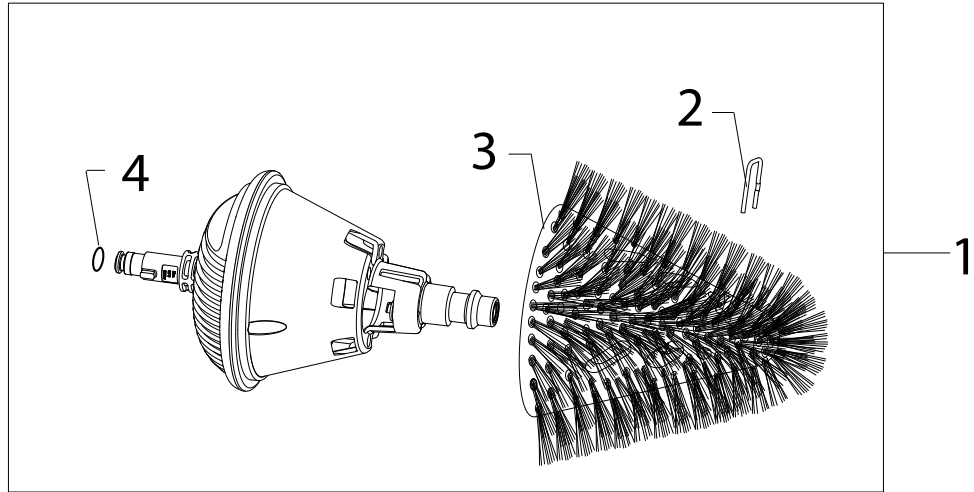

No.	Part No.	Qty.	Description	Part Note
1	128470461	1	Gerni Garden brush head	[1]
1	128470462	1	Gerni Rim brush head	[1]
2	6411678	1	LOCK BRACKET	
3	106411327	1	*GARDEN FURNITURE BRUSH R	[2]
3	106411328	1	*RIM BRUSH REPL	[3]
4	3004279	1	O-RING 9.3X2.4 SH 90	

Part Notes:

1. [1] - OUTPHASED, NO REPLACEMENT
   [2] - PRUNED, NO REPLACEMENT

1. Garden
   [3] - PRUNED, NO REPLACEMENT

Rim