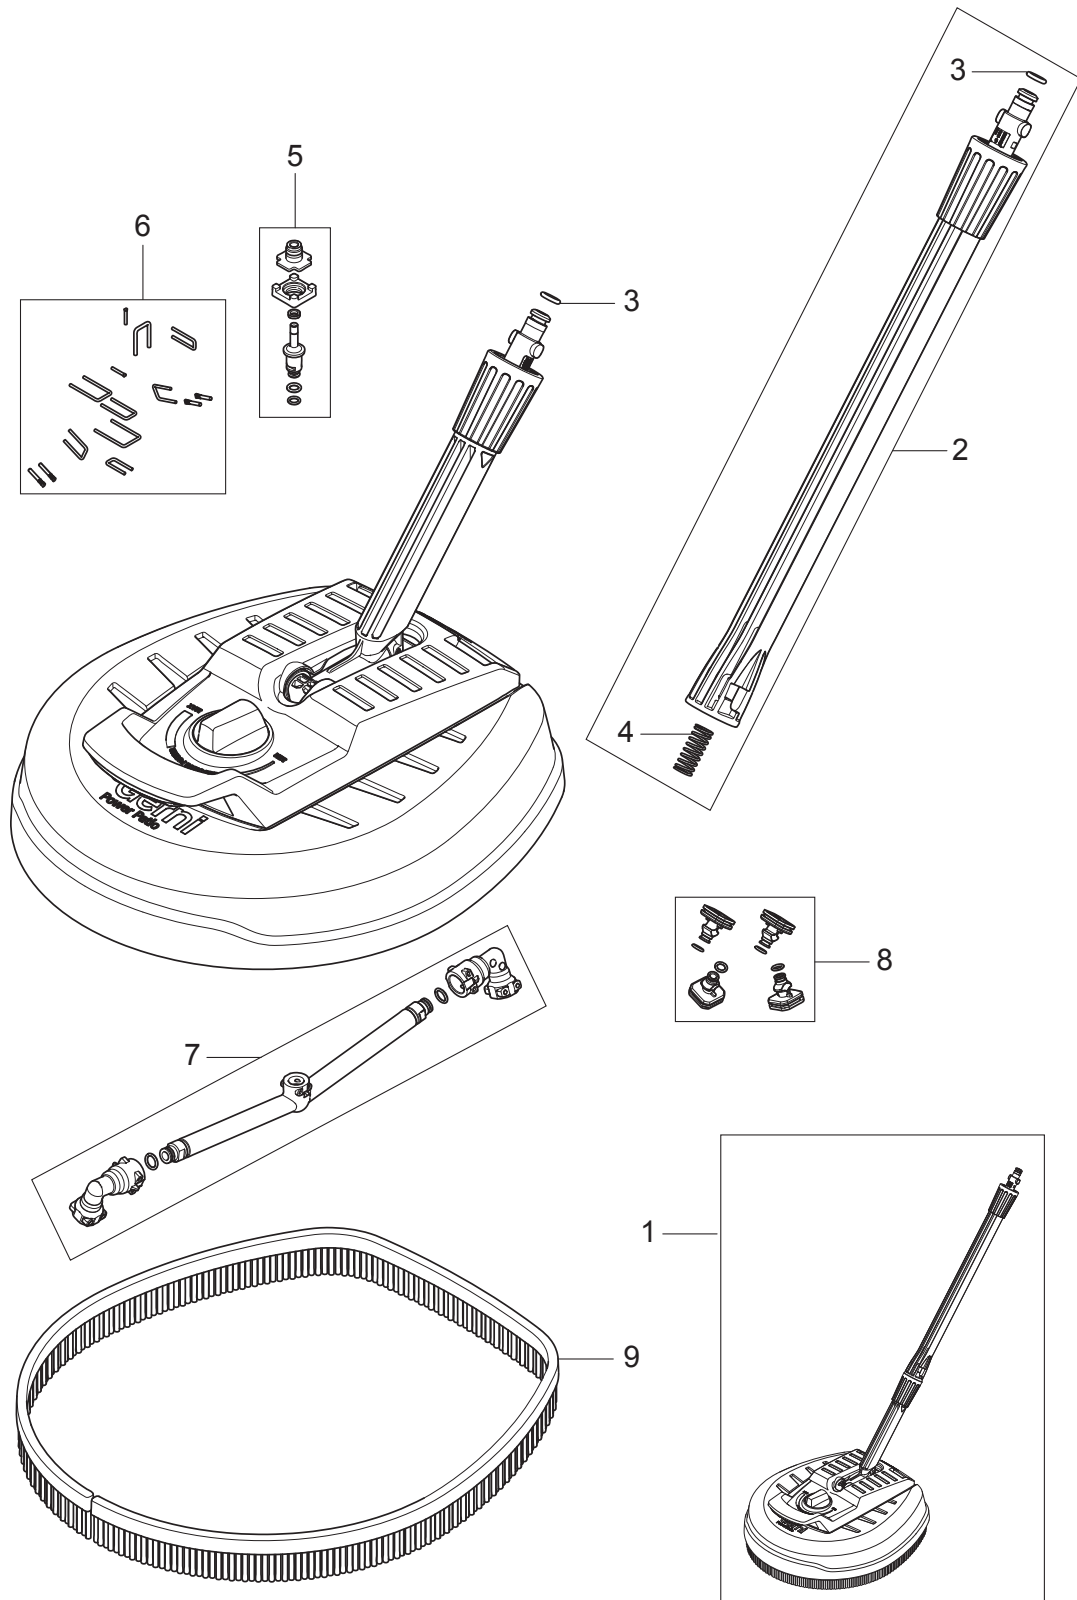

No.	Part No.	Qty.	Description	Part Note
1	128500976	1	GERNI POWER PATIO	
2	128500968	1	LANCE	
3	3004279	2	O-RING 9.3X2.4 SH 90	
4	2602500	1	SPRING	
5	128500970	1	AXLE BEARING KIT	
6	128500971	1	U-PIN KIT	
7	128500972	1	NOZZLE ARM KIT	
8	128500973	1	NOZZLE KIT	
9	128500974	1	BRUSH