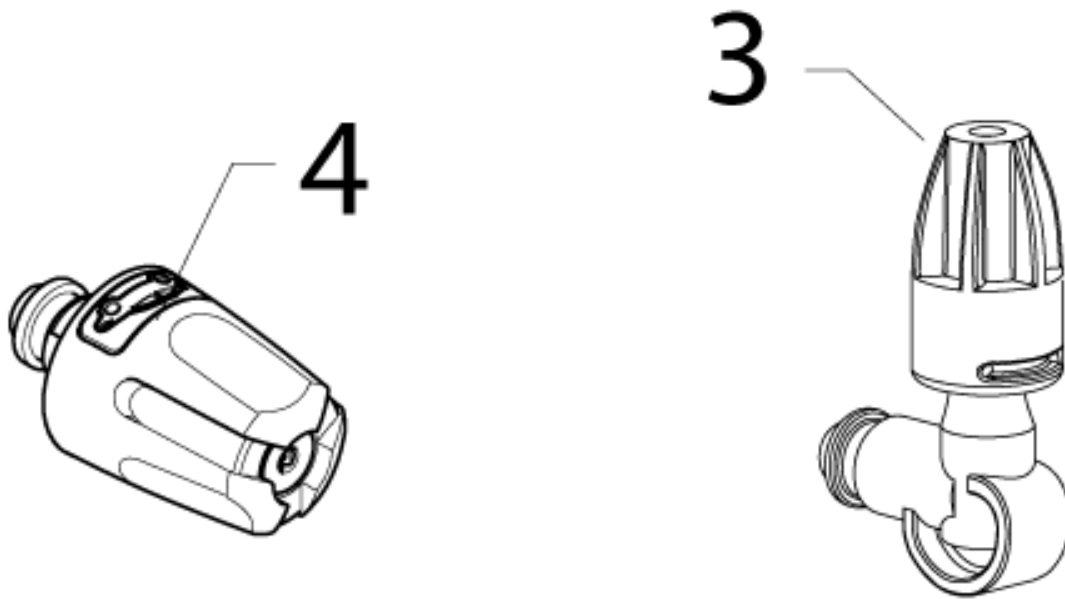

No.	Part No.	Qty.	Description	Part Note
01	128500385	1	GERNI C&C AUTO BRUSH	
02	6411131	1	*AUTO BRUSH, CLICK & CLEA	
03	128500386	1	GERNI C&C UNDERCHASSIS	
04	128500387	1	GERNI C&C AUTO NOZZLE