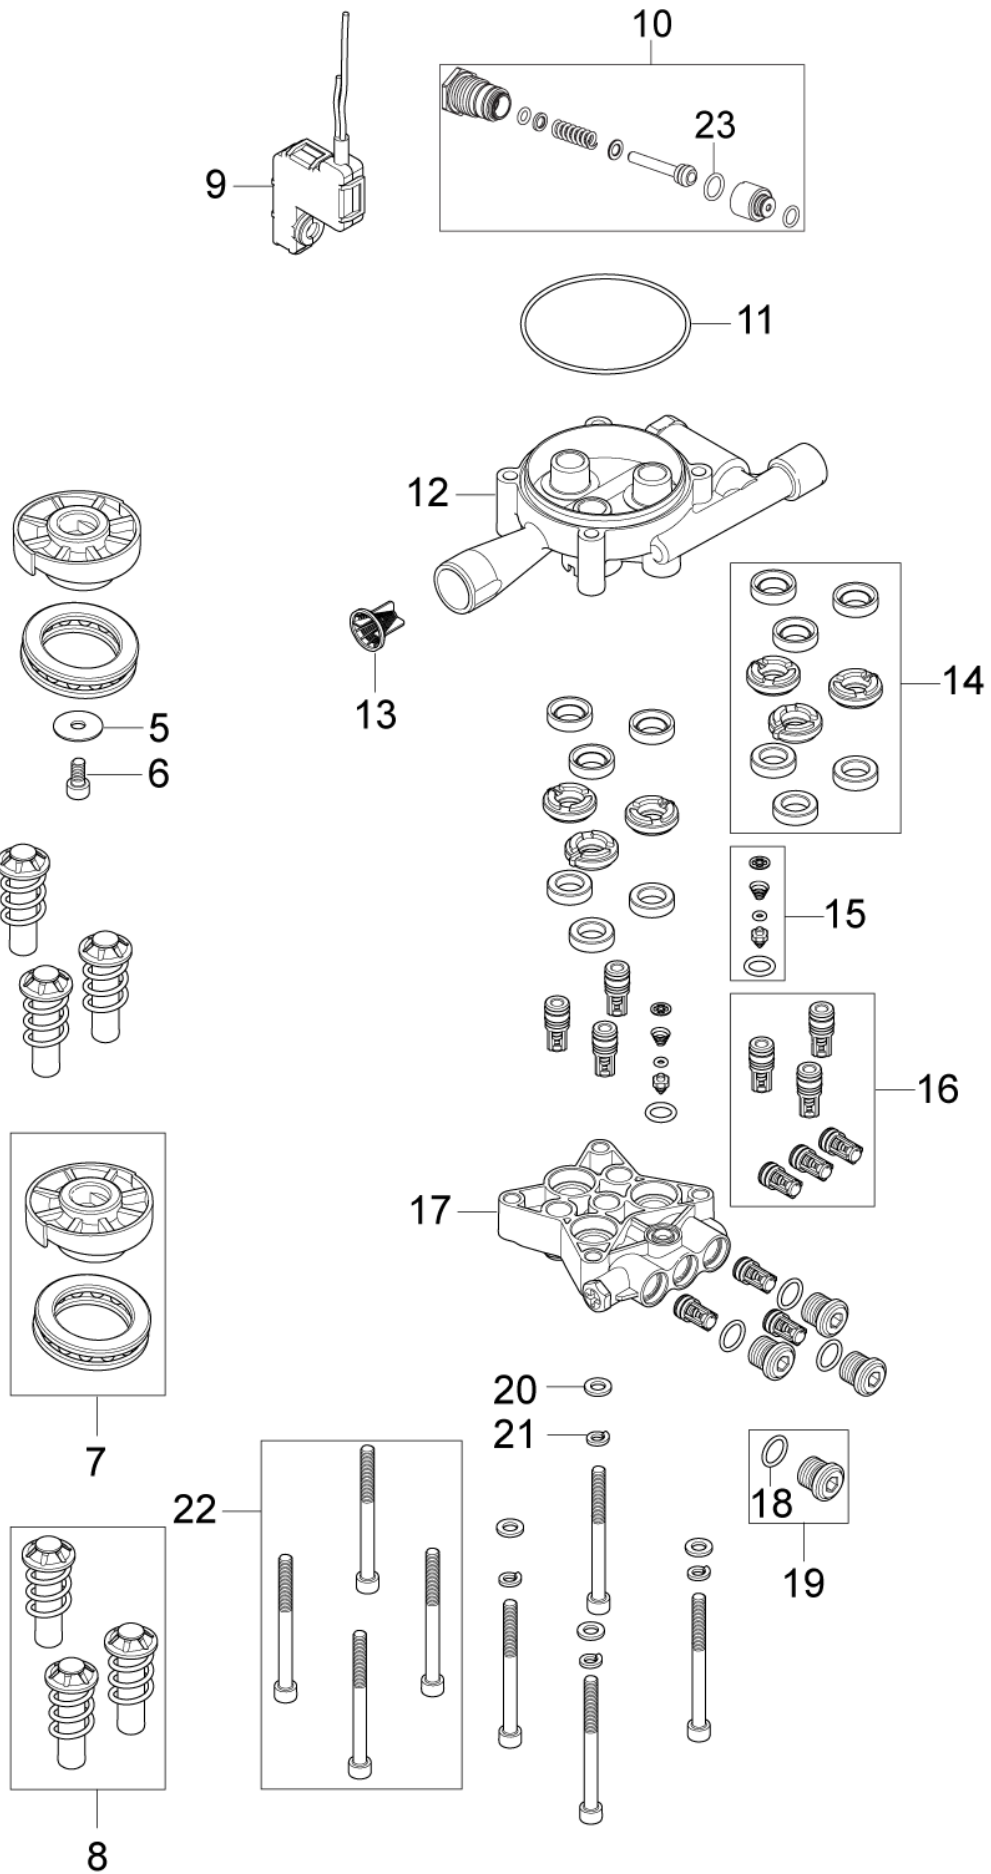

## GERNICLASSIC 125.2

10-10-2014

Part List ID  
GC125302

4

Pos	Part no.	Qty	Description
0	128500315	1	BOX C120.2 125.2 10PCS
01	128500056	1	FRONT COVER GERNI C125.2 SP
02	127440198	1	MAIN SWITCH
03	127440197	1	CAPACITOR
06	127440056	2	PLASTIC SCREW M4X16
07	127440243	1	CABLE RELIEF BLACK
08	127440244	1	RIGHT LEG COVER BLACK C120.3
09	127440245	1	RIGHT CHASSIS BLACK
11	128500057	2	WHEEL KIT GREEN CAP SP
12	127440092	1	LEFT LEG COVER BLACK C120.3
13	127440246	1	LEFT CHASSIS BLACK
15	127440247	1	REAR COVER BLACK
16	127440066	2	PLUG FOR HOSE HOOK BLACK
17	127440067	1	HANDLE HANDLE
18	127440068	1	HOOK HOOK
19	127440205	1	CLEANING TOOL BLACK
20	101814782	8	SCREW KB50X18
21	128500029	1	RUBBER MOUNT KIT
22	128500291	1	MOTOR 1.7-1.8KW 230-240V

# Motor pump unit

GERNICLASSIC 125.2

10-10-2014

Part List ID  
GC1250306

5

## GERNICLASSIC 125.2

10-10-2014

Part List ID  
GC:1250306

6

Pos	Part no.	Qty	Description
0	5301425	1	PUMP OIL 46 1 * 1LTR
05	127130066	1	WASHER D22XD6.4X1.5
06	4818	1	BOLT
07	127440074	1	7.0DEG. WOBBLE DISC KIT
07	127440248	1	8.1 DEG WOBBLE DISC KIT
08	127440075	1	DIA. 12 PUMP PISTON KIT
09	127440249	1	MICRO SWITCH BOX KIT
10	127440077	1	START STOP SYSTEM KIT
11	127440078	1	O-RING 72X2 SH90
12	127440079	1	CYLINDER BLOCK
13	6528574	1	WATER FILTER COMPLETE
14	127440081	1	THRUST COLLAR WATER KIT
15	127440082	1	NON RETURN VALVE KIT
16	127440083	1	SUCTION & PRESSURE VALVE KIT
17	127440084	1	CYLINDER BLOCK WITH M8X10
18	127440085	3	O RING 11.7X2.0 SH90
19	127440086	3	PRESSURE VALVE PLUG KIT
20	127500029	4	WASHER
21	127500050	4	SPRING WASHER
22	127500071	1	SCREW M6
23	128500324	1	O RING