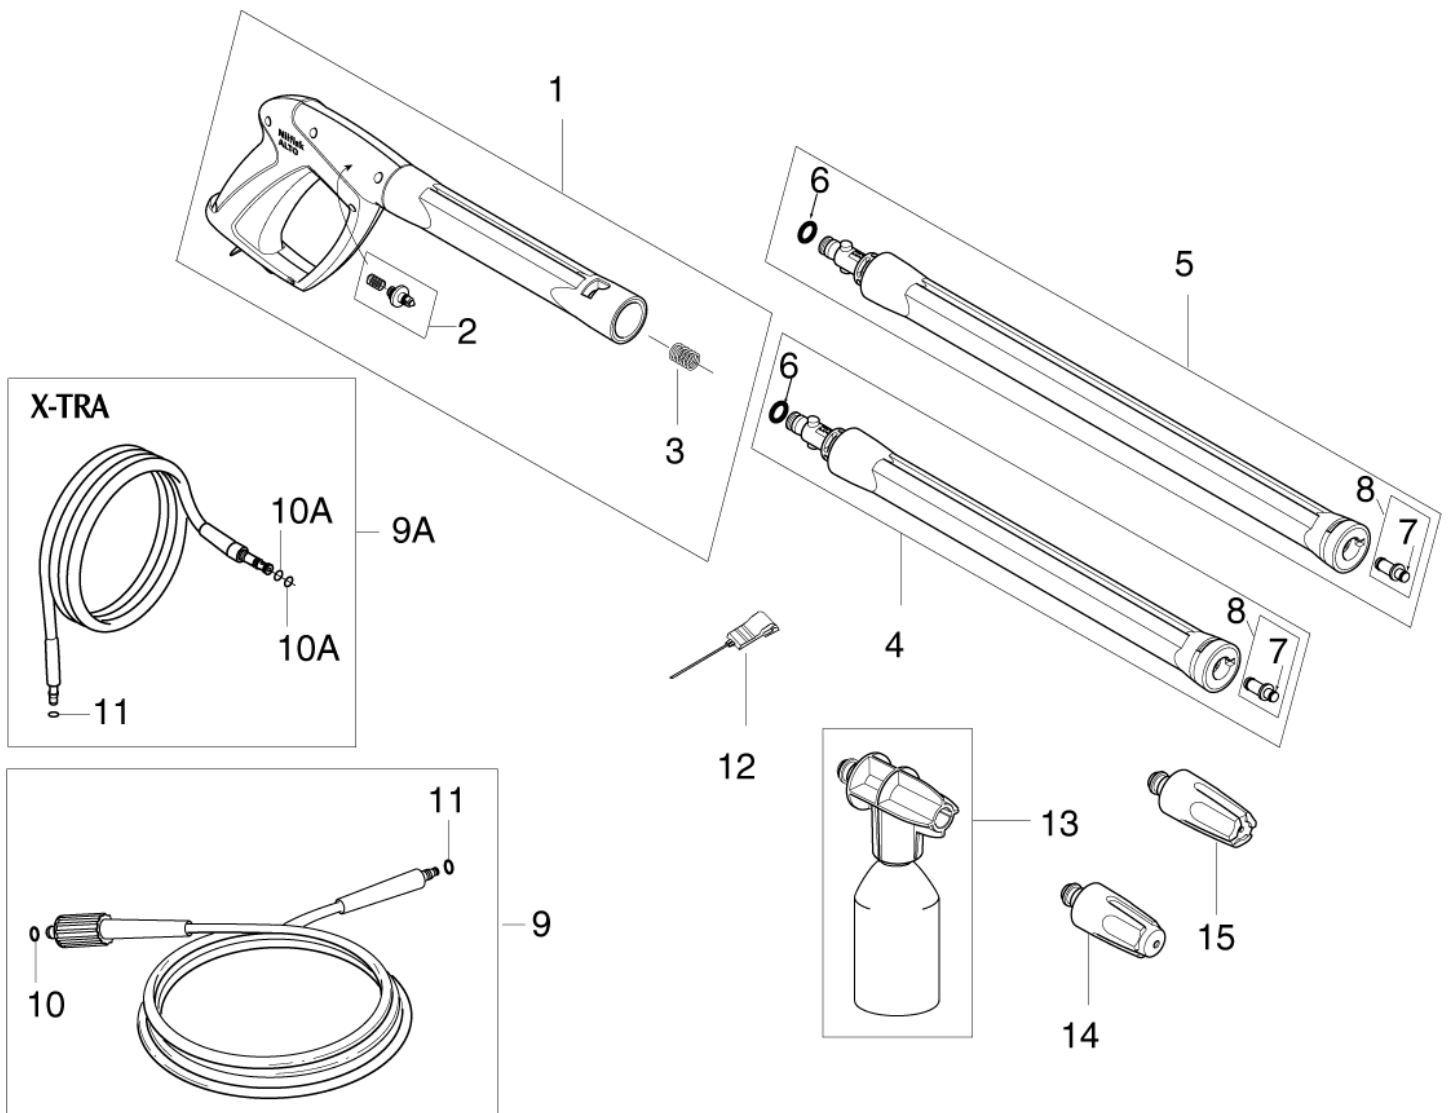

Spray handle and nozzles G4

GERNICLASSIC 125.2

10-10-2014

Part List ID
GHANDLEG3G4

7

Spary handle and nozzles G4

GERNICLASSIC 125.2

10-10-2014

Part List ID
GHANDLEG3G4

8

Pos	Part no.	Qty	Description
1	128500058	1	G4 GUN HANDLE GREEN SP
1	128500060	1	G3 GUN HANDLE GREEN SP 125.2
2	126481133	1	KIT FG3 GUN
3	126481126	1	SPRING F. INTERMEDIATE TU
4	128500061	1	G3 NOZZLE TUBE GREEN SP 125.2
5	128500059	1	G4 NOZZLE TUBE GREEN SP
6	126481125	1	O-RING F. LANCES
7	3004312	1	O'RING
8	126481109	1	LOW PRESSURE NOZZLE W. O-RINGS
9	126481138	1	HOSE 6M
9	126481140	1	HOSE 9M
9	126481141	1	HOSE 10M
9	128500080	1	8 M STANDARD HOSE
10	3001211	1	O'RING
10	6411218	1	BAG WITH O RINGS
11	3004304	1	O-ring
12	6520844	1	CLEANING TOOL
13	128500077	1	C & C FOAM SPRAYER WITH BOTTLE
14	126481115	1	POWERSPEED GREEN
15	126481122	1	TORNADO G2