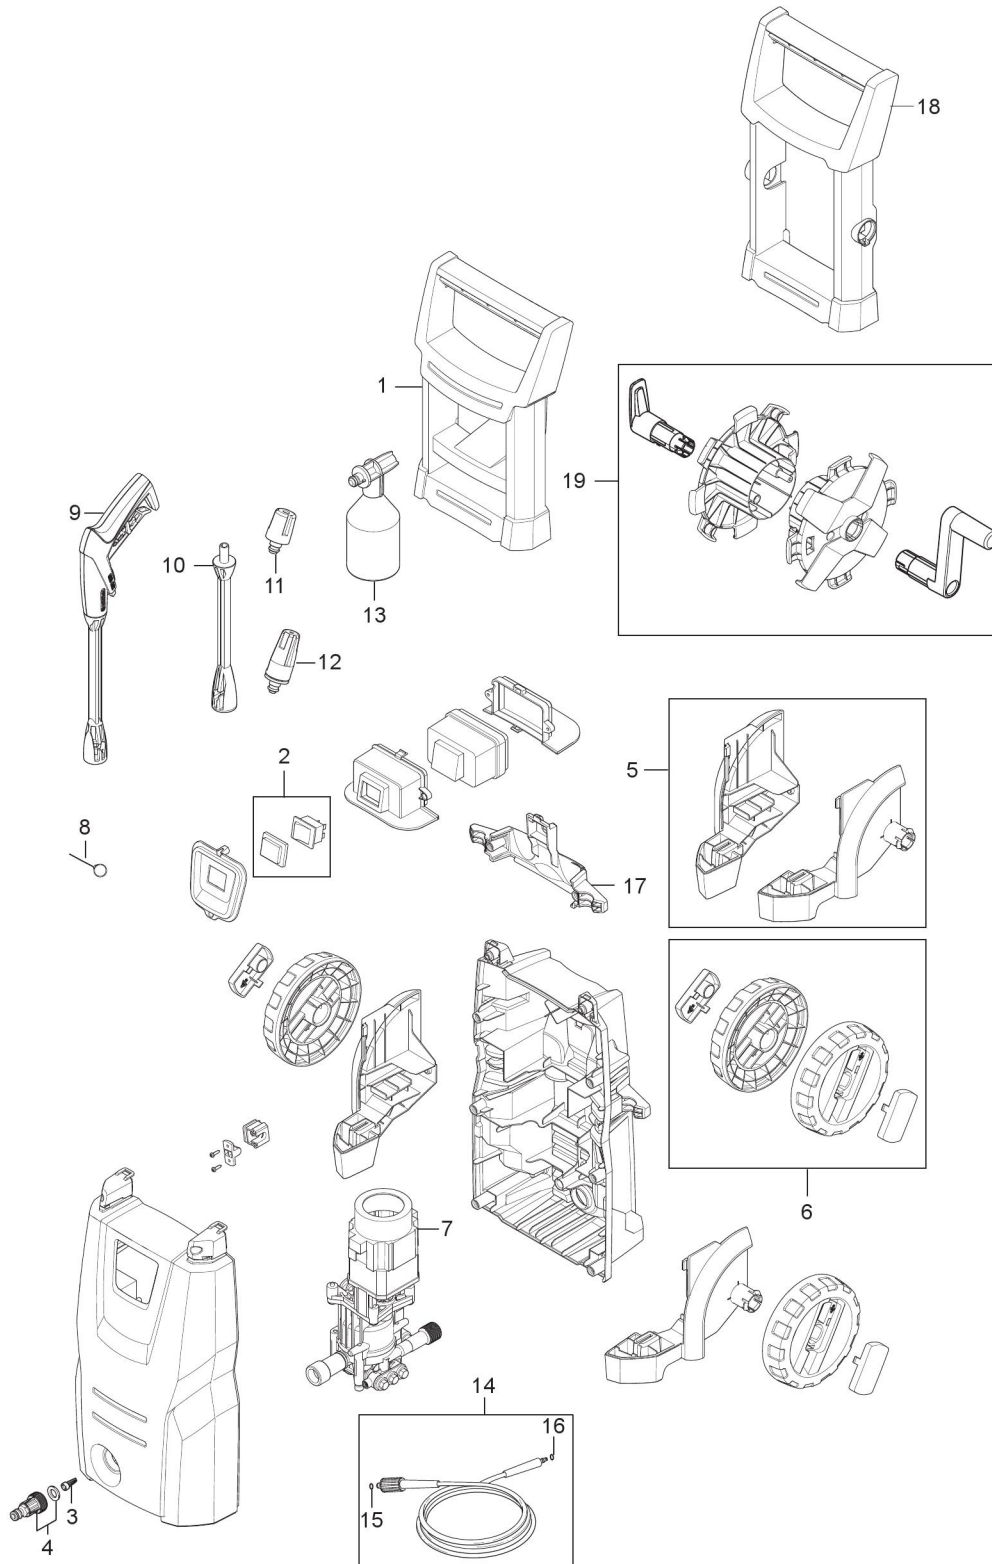

Nilfisk [2016/Aug]/Pressure Washers/Consumer Pressure Washers/Compact/C 120.7/Classic 120.5 PC/Overview

Nilfisk [2016/Aug]/Pressure Washers/Consumer Pressure Washers/Compact/C 120.7/Classic 120.5 PC/Overview

No.	Part No.	Qty.	Description
0	128500921	1	10 PCS 4C BOX CLASSIC 120.5 PC
0	128500922	1	10 PCS 4C BOX CLASSIC 120.5 PCAD
1	31001133	1	HANDLE LARGE INCL 2 SCREWS
2	126486831	1	SWITCH CPL.
3	6481094	1	STRAINER
4	1402809	1	QUICK COUPLING MALE W. INTERNAL THREAD
5	31001110	1	WHEEL BRACKET KIT SMALL
6	31000521	1	WHEEL KIT 2 PCS
7		1	Motor pump
8	6520844	1	CLEANING TOOL BLACK
9	128500909	1	G1 GUN GERNI
10	128500063	1	G2 NOZZLE TUBE GREEN SP
11	126481122	1	TORNADO G2 TURQUOISE
11	126487801	1	TORNADO NOZZLE G2 GREEN 1 DOT
12	128500298	1	C&C POWERSPEED
13	128500077	1	C&C FOAMSPRAYER WITH BOTTLE
14	31001102	1	HOSE 6M
15	3001211	1	O-RING 9.6X2.4 NITRIL 70SH
15	6411218	1	BAG WITH 10 O-RINGS 3001211
16	3004304	1	O-RING 5.1X1.6 VITON SH 90
17	31001128	1	ACCESSORY BRIDGE KIT SMALL
18	31001124	1	HANDLE FOR HOSE REEL C120.7 INC 2 SCREWS
19	31001130	1	C120.7/C125.7 HOSE REEL
	128500687	1	FIXED BRUSH SHORT GERNI SP
	128500701	1	GERNI COMPACT PATIO ACC