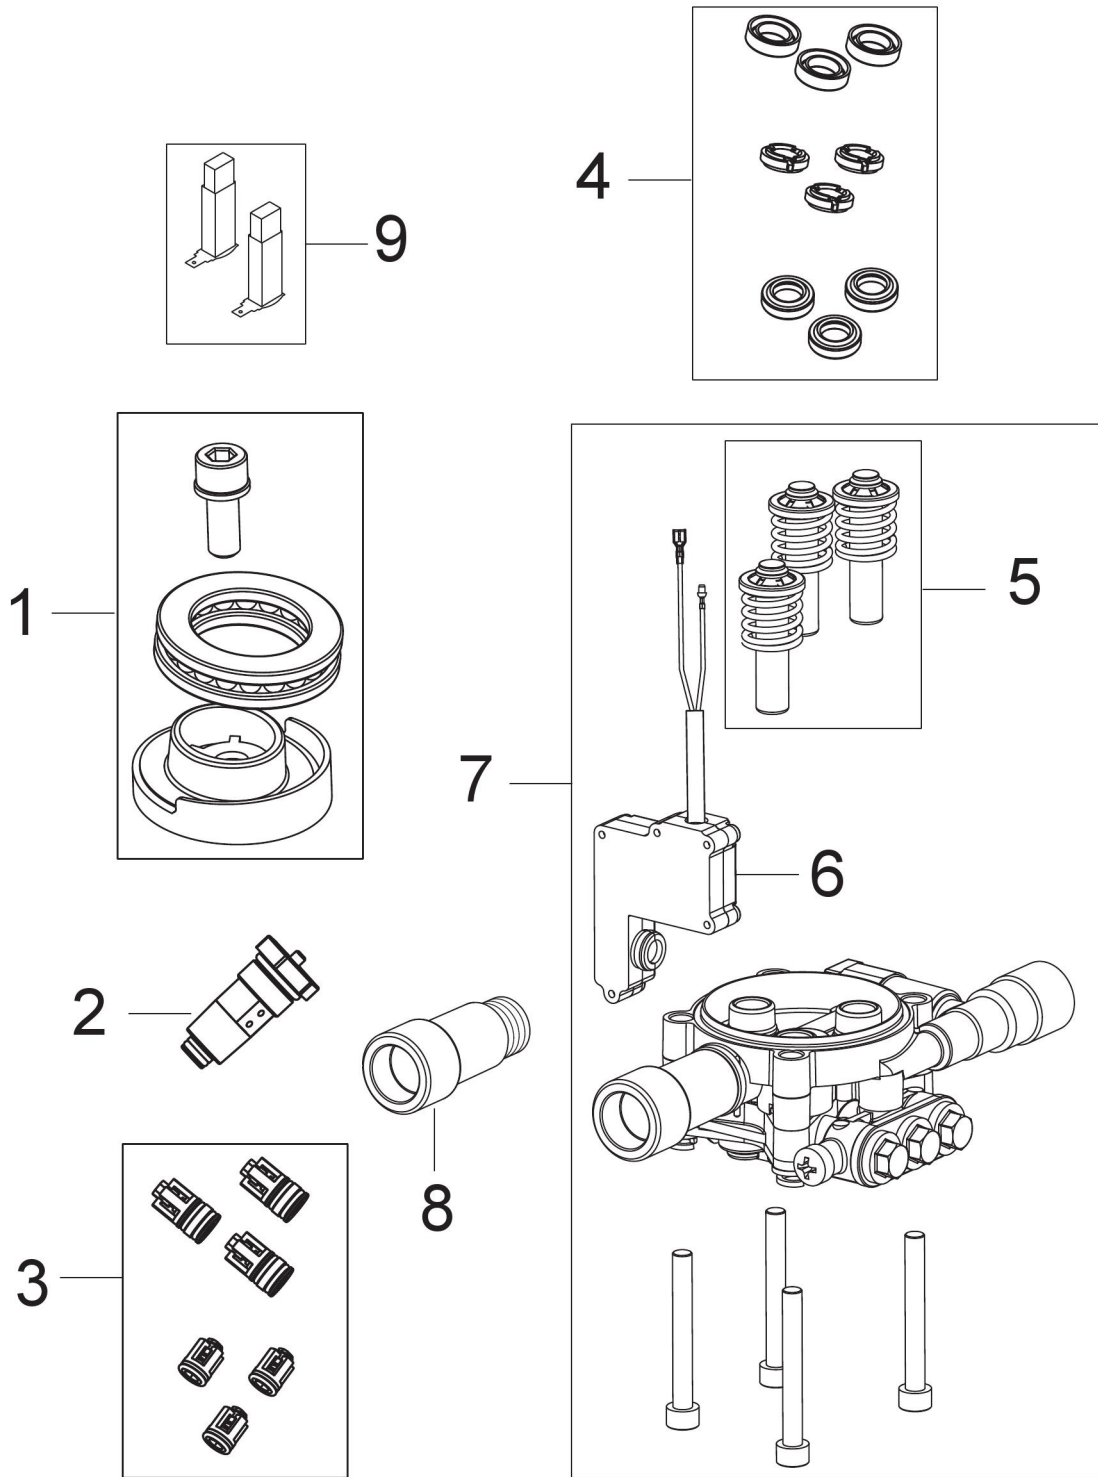

Nilfisk [2016/Aug]/Pressure Washers/Consumer Pressure Washers/Compact/C 120.7/Classic 120.5 PC/Motor pump

Nilfisk [2016/Aug]/Pressure Washers/Consumer Pressure Washers/Compact/C 120.7/Classic 120.5 PC/Motor pump

No.	Part No.	Qty.	Description
1	31000519	1	WOBBLE DISC KIT
2	31001131	1	START STOP SYSTEM BIG
3	31000518	1	VALVE KIT
4	31000516	1	SEALING KIT
5	31000517	1	PUMP PISTON KIT
6	31000514	1	MICRO SWITCH
7	31000520	1	PUMP KIT
8	31000791	1	WATER INLET PLASTIC
9	31000832	1	CARBON BRUSH KIT 2 PCS HEIGHT 9.9MM
9	31000833	1	CARBON BRUSH KIT 2 PCS HEIGHT 11.4MM