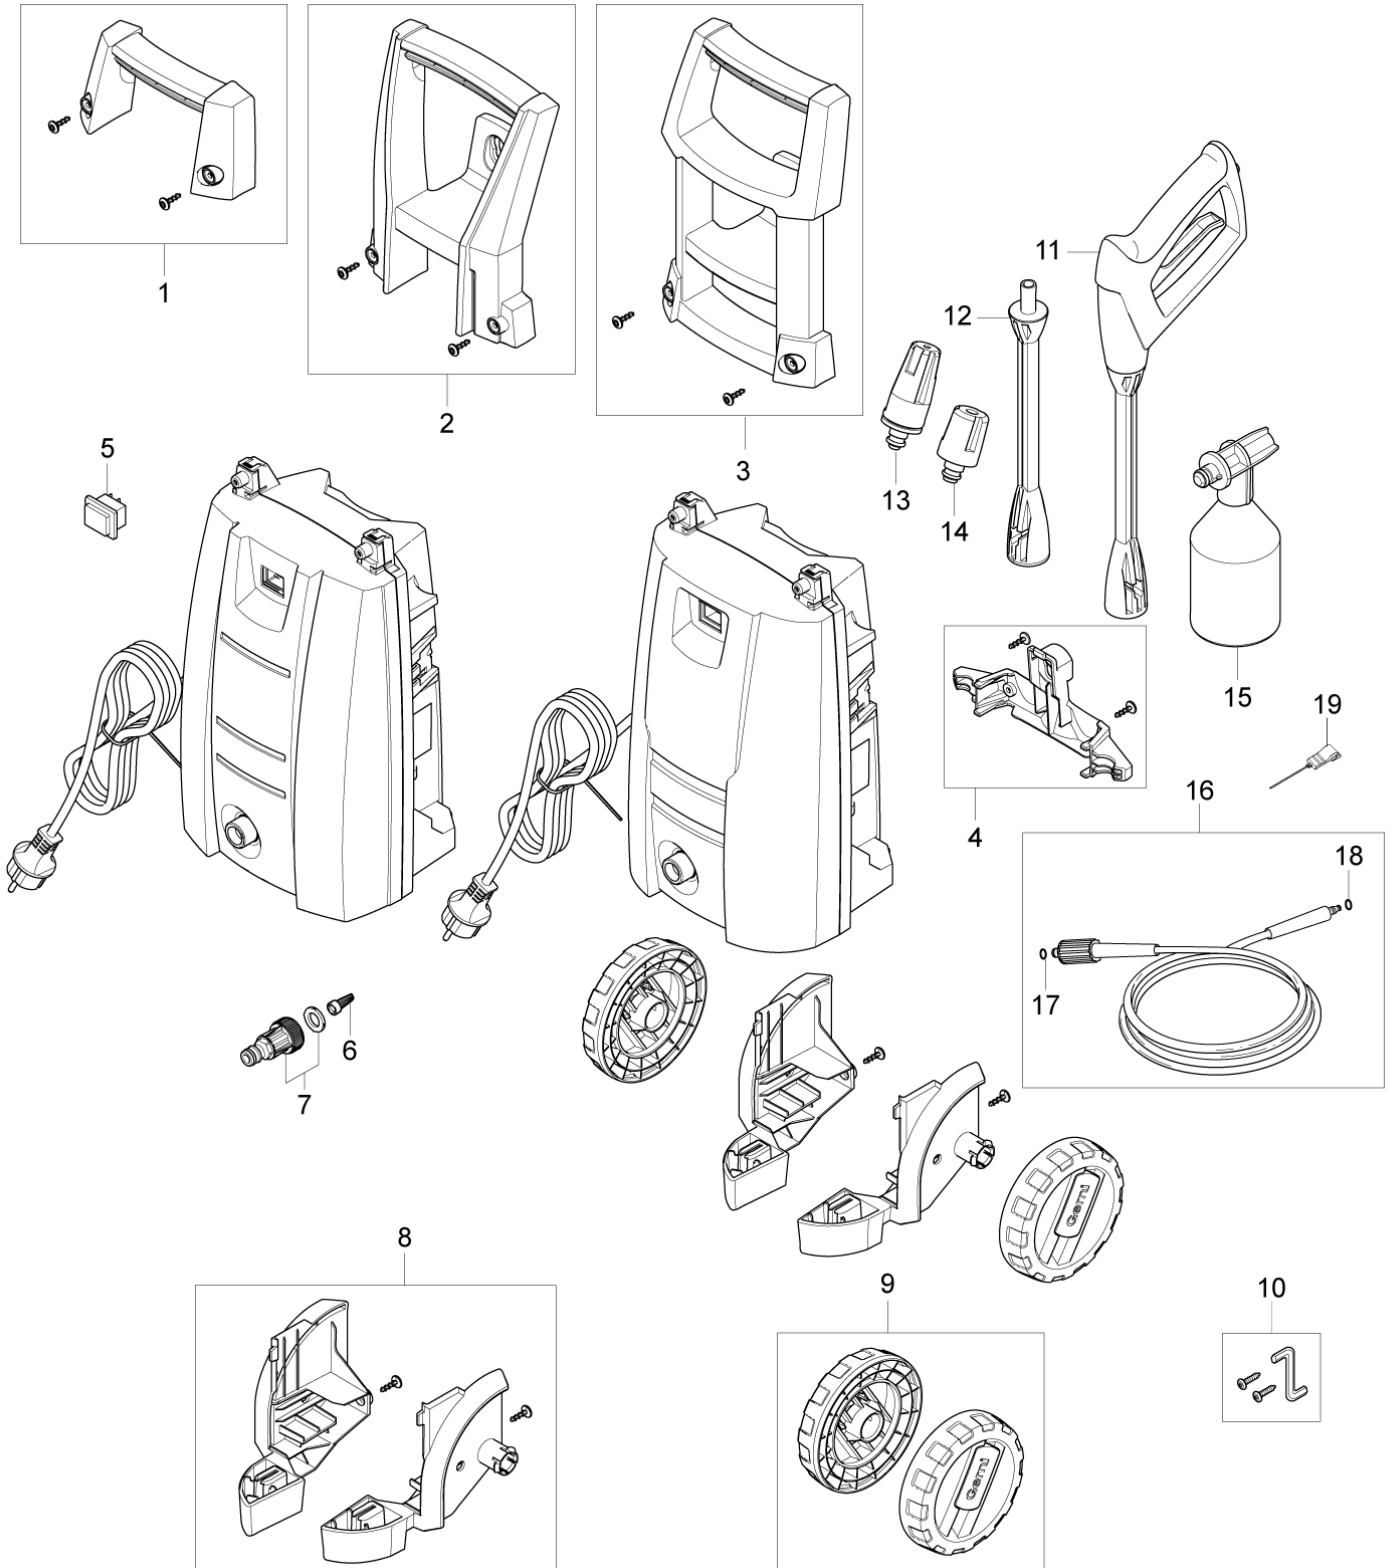

Overview

Gerni Classic 120.4 PC

29-08-2013

Part List ID
G10011002

3

Overview

Gerni Classic 120.4 PC

29-08-2013

Part List ID
G10011002

4

Pos	Part no.	Qty	Description
1	31000513	1	HANDLE SMALL INCL 2 SCREWS
2	31000525	1	HANDLE MEDIUM INCL 2 SCREWS
3	31000524	1	HANDLE LARGE INCL 2 SCREWS
4	31000523	1	ACCESSORY BRIDGE KIT
5	126486831	1	SWITCH CPL.
6	6481094	1	STRAINER
7	1402809	1	QUICK COUPLING MALE W. INTERNAL THREAD
8	31000522	1	WHEEL BRACKET KIT
9	31000521	1	WHEEL KIT 2 PCS
10	128500322	1	SCREW AND ALLEN KEY FOR HANDLE
11	128500062	1	G2 GUN HANDLE GREEN SP
12	128500063	1	G2 NOZZLE TUBE GREEN SP
13	128500298	1	C C POWERSPEED
14	126481122	1	TORNADO G2 TURQUOISE
14	126487801	1	TORNADO NOZZLE G2 GREEN 1 DOT
15	128500077	1	C C FOAMSPRAYER WITH BOTTLE
16	126481137	1	HOSE 5M
16	126481138	1	HOSE 6M
17	3001211	1	O-RING 9.6X2.4 NITRIL 70SH
17	6411218	1	BAG WITH 10 O-RINGS 3001211
18	3004304	1	O-RING 5.1X1.6 VITON SH 90
19	6520844	1	CLEANING TOOL BLACK