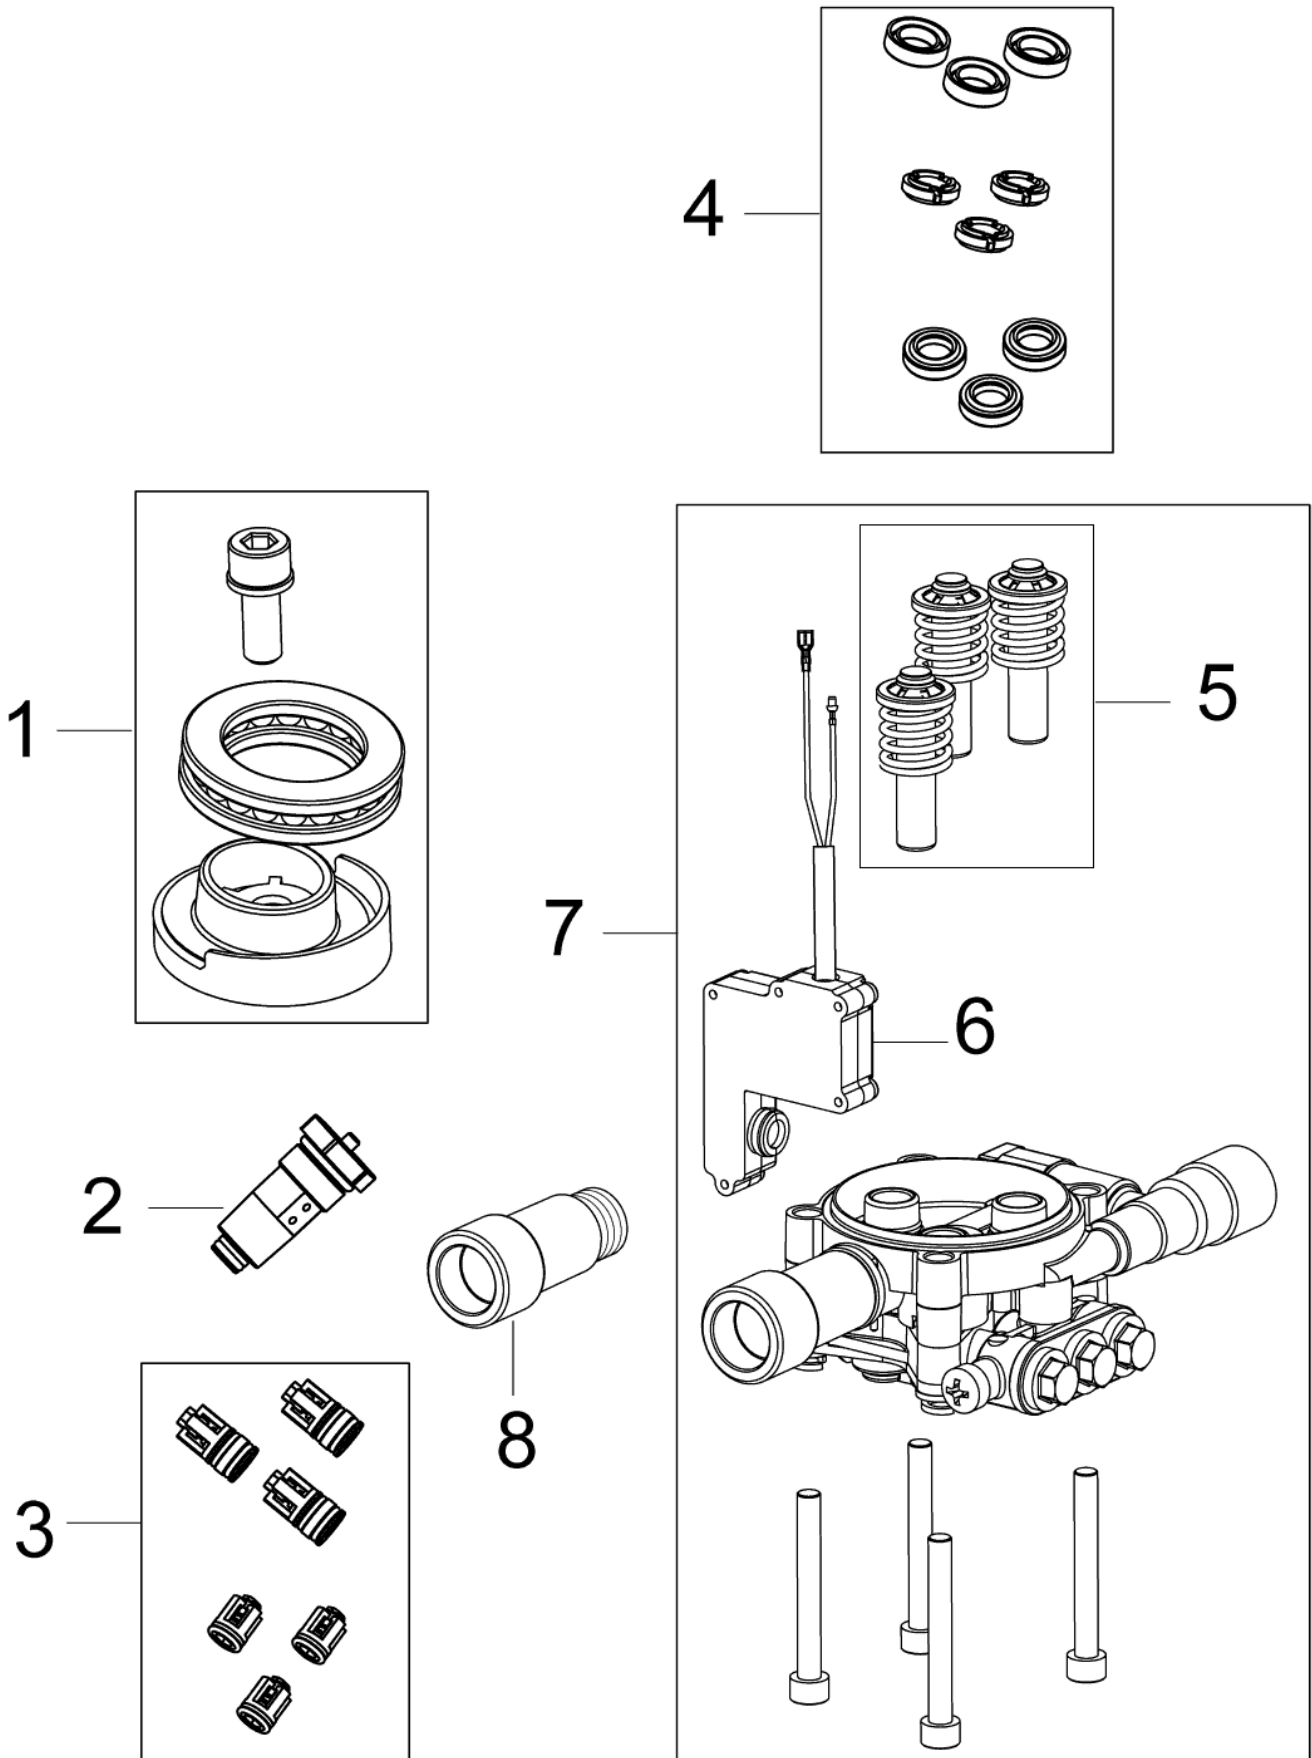

Motor pump unit

Gerni Classic 120.4 PC

29-08-2013

Part List ID

C120604

5

Motor pump unit

Gerni Classic 120.4 PC

29-08-2013

Part List ID

C120604

6

Pos	Part no.	Qty	Description
0	5301425	1	PUMP OIL 46 1X1 L
1	31000519	1	WOBBLE DISC KIT
2	31000515	1	START STOP SYSTEM
3	31000518	1	VALVE KIT
4	31000516	1	SEALING KIT
5	31000517	1	PUMP PISTON KIT
6	31000514	1	MICRO SWITCH
7	31000520	1	PUMP KIT
8	31000791	1	WATER INLET PLASTIC