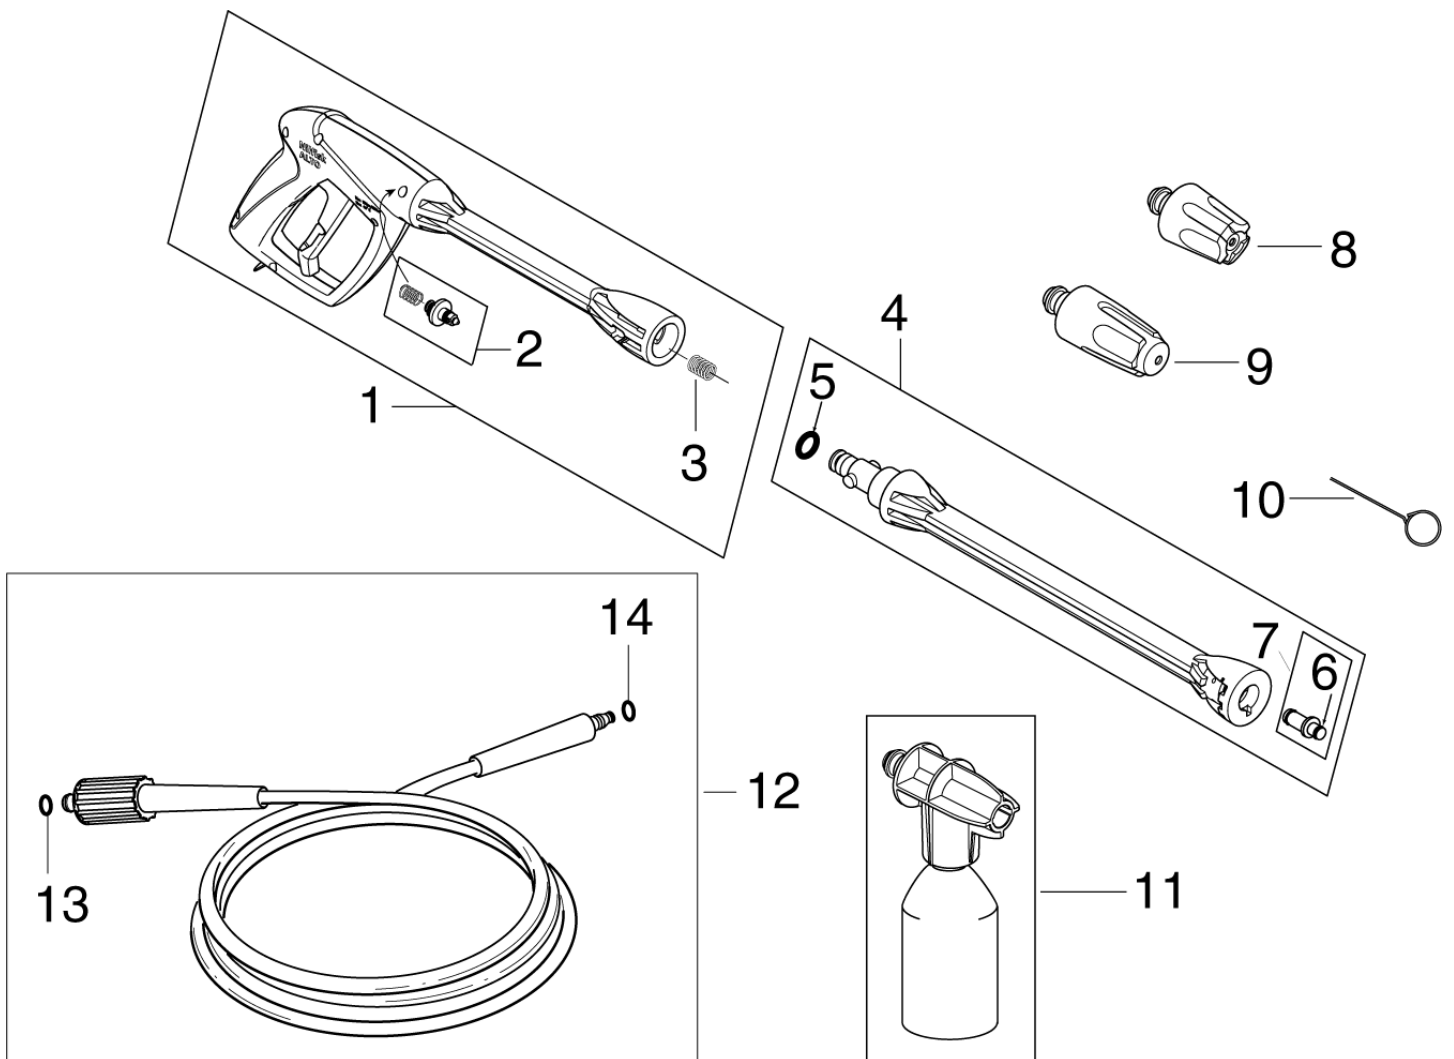

Spray handle and nozzles G2

Gerni Classic 120.4 PC

29-08-2013

Part List ID
GHANDLEG2

9

Spray handle and nozzles G2

Gerni Classic 120.4 PC

29-08-2013

Part List ID
GHANDLEGZ

10

Pos	Part no.	Qty	Description
1	128500062	1	G2 GUN HANDLE GREEN SP
2	126481133	1	KIT F. G3 GUN SPRING VALVE
3	2602500	1	SPRING F.INTERMEDIATE TUBE
4	128500063	1	G2 NOZZLE TUBE GREEN SP
5	126481125	1	O-RING F. LANCES
6	3004312	1	O-RING 7X1.2 NITRIL 90 SHORE
7	126481109	1	LOW PRESSURE NOZZLE W.O-RINGS
8	126481114	1	NOZZLE C C TORNADO G2 YELLOW (0 dot)
9	126481123	1	POWERSPEED G2 LIGHT GREEN
10	6520844	1	CLEANING TOOL BLACK
11	128500077	1	C C FOAMSPRAYER WITH BOTTLE
12	126481137	1	HOSE 5M
13	3001211	1	O-RING 9.6X2.4 NITRIL 70SH
13	6411218	1	BAG WITH 10 O-RINGS 3001211
14	3004304	1	O-RING 5.1X1.6 VITON SH 90