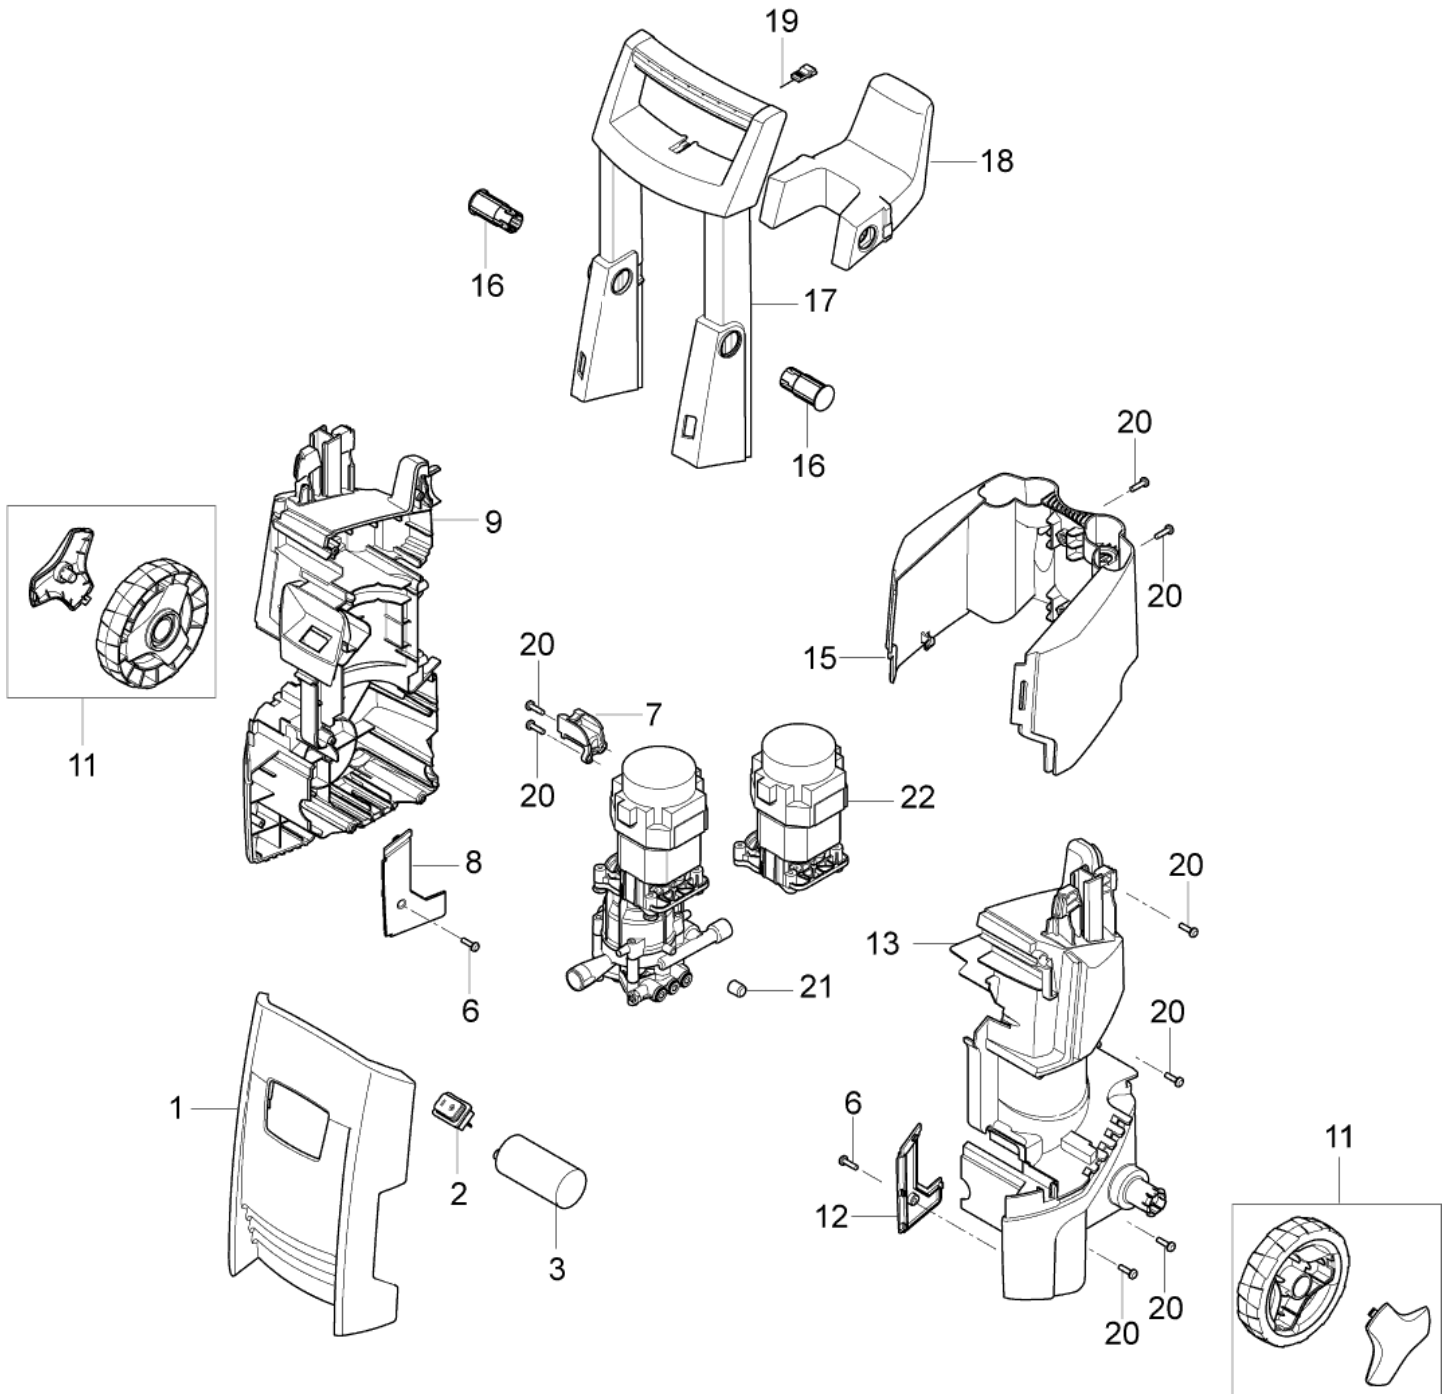

Overview

GERNICLASSIC 120.2

21-04-2015

Part List ID
GC120302

3

Overview

GERNICLASSIC 120.2

21-04-2015

Part List ID
GC120302

4

Pos	Part no.	Qty	Description
0	128500006	1	BOX 10PCS GERNI C120.2 old
01	128500014	1	FRONT COVER C120.2
02	127440198	1	MAIN SWITCH
03	127440197	1	CAPACITOR 30UF 500V FOR 230V
06	127440056	2	PLASTIC SCREW M4X16
07	127440243	1	CABLE RELIEF BLACK
08	127440244	1	RIGHT LEG COVER BLACK C120.3
09	127440245	1	RIGHT CHASSIS BLACK
11	128500015	2	WHEEL KIT FOR C120.2
12	127440092	1	LEFT LEG COVER BLACK C120.3
13	127440246	1	LEFT CHASSIS BLACK
15	127440247	1	REAR COVER BLACK
16	127440066	2	PLUG FOR HOSE HOOK BLACK
17	127440067	1	HANDLE
18	127440068	1	HOSE HOOK
19	127440205	1	CLEANING TOOL BLACK
20	127440093	8	PLASTIC SCREW KIT K15X18
21	128500029	1	RUBBER MOUNT KIT
22	128500291	1	MOTOR 1.7-1.8KW 230-240V