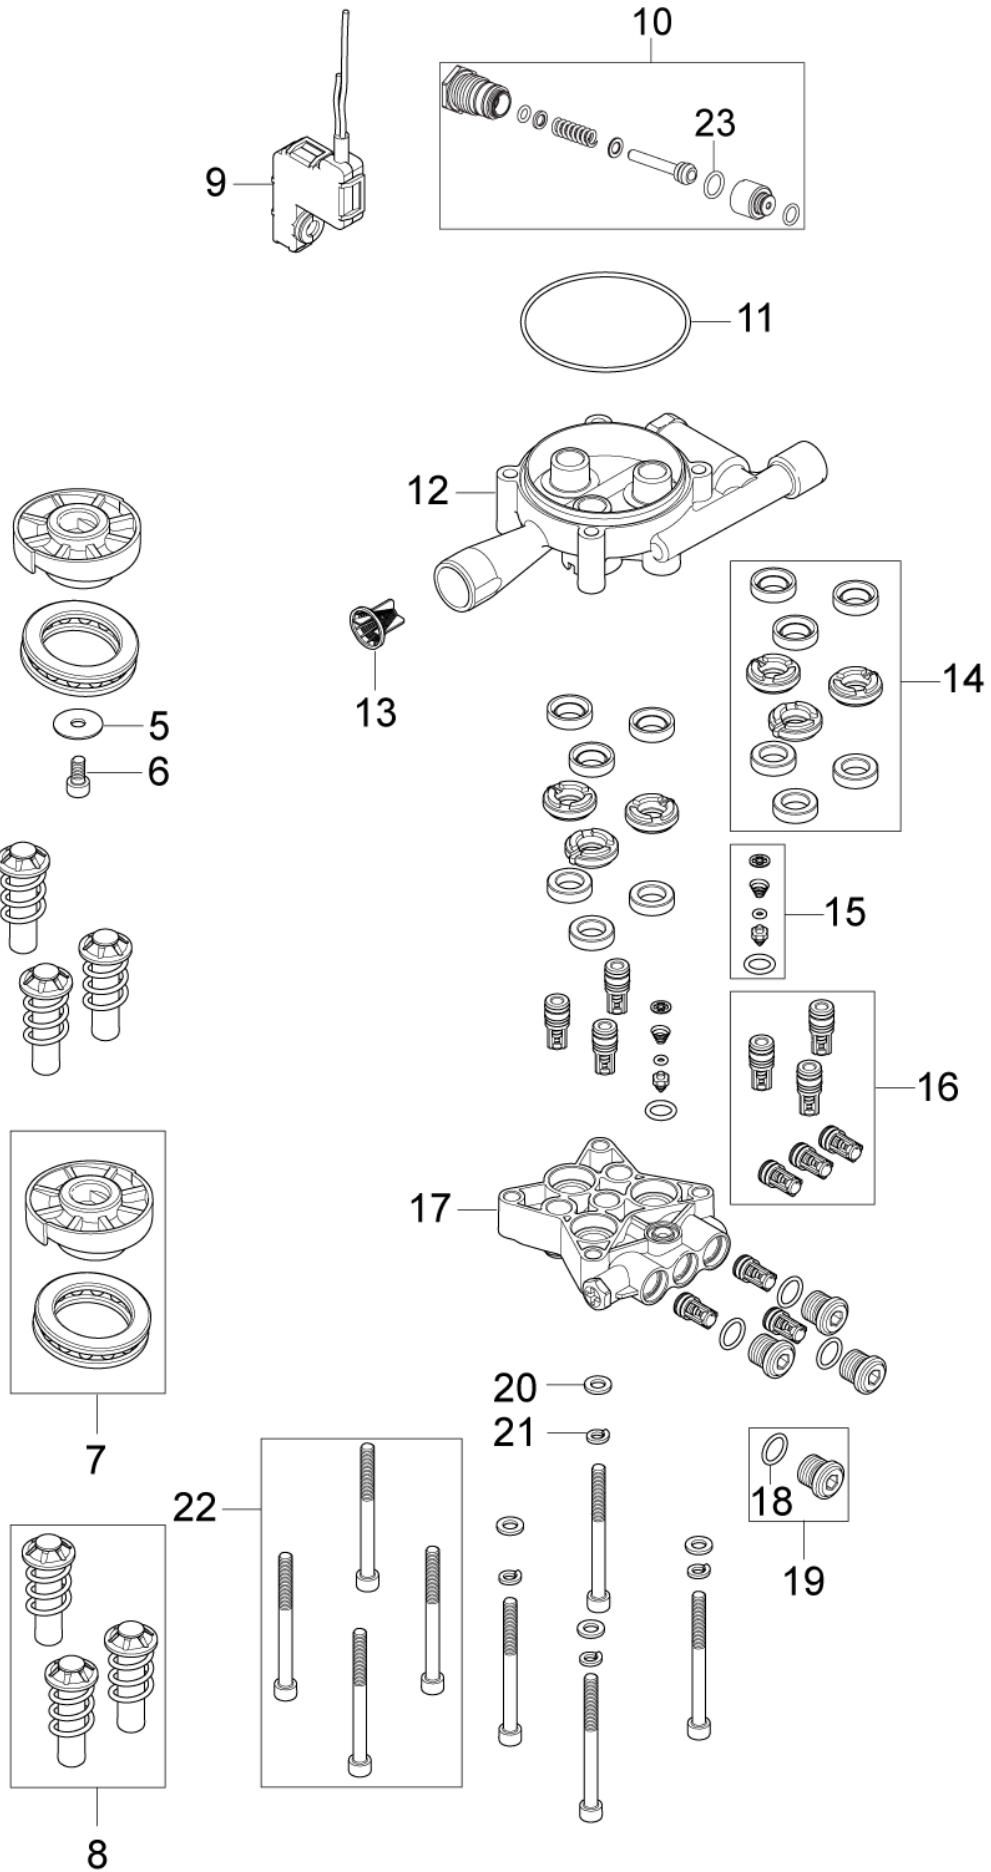

Motor pump unit

GERNICLASSIC 120.2

21-04-2015

Part List ID
GC120306

5

Motor pump unit

GERNICLASSIC 120.2

21-04-2015

Part List ID
GC120306

6

Pos	Part no.	Qty	Description
0	5301425	1	PUMP OIL 46 1X1 L
05	127130066	1	WASHER D22XD6.4X1.5
06	4818	1	CYLINDER SCREW M6X20 ISO 4762 ST 8.8/ZN
07	127440074	1	7.0DEG. WOBBLE DISC KIT
07	127440248	1	8.1DEG. WOBBLE DISC KIT
08	127440075	1	DIA.12 PUMP PISTON KIT
09	127440249	1	MICRO SWITCH BOX KIT
10	127440077	1	START STOP SYSTEM KIT
11	127440078	1	O-RING 72X2 SH90
12	127440079	1	CYLINDER BLOCK
13	6528574	1	WATER FILTER COMPLETE
14	127440081	1	THRUST COLLAR WATER KIT
15	127440082	1	NON RETURN VALVE KIT
16	127440083	1	SUCTION AND PRESSURE VALVE KIT
17	127440084	1	CYLINDER BLOCK WITH M8X10 HEX
18	127440085	3	O-RING 11.7X2.0 SH90
19	127440086	3	PRESSURE VALVE PLUG KIT
20	127500029	4	WASHER
21	127500050	4	SPRING WASHER
22	127500071	1	SCREW M6X70 DIN 912 4PCS
23	128500324	1	O-RING START/STOP VALVE NA0