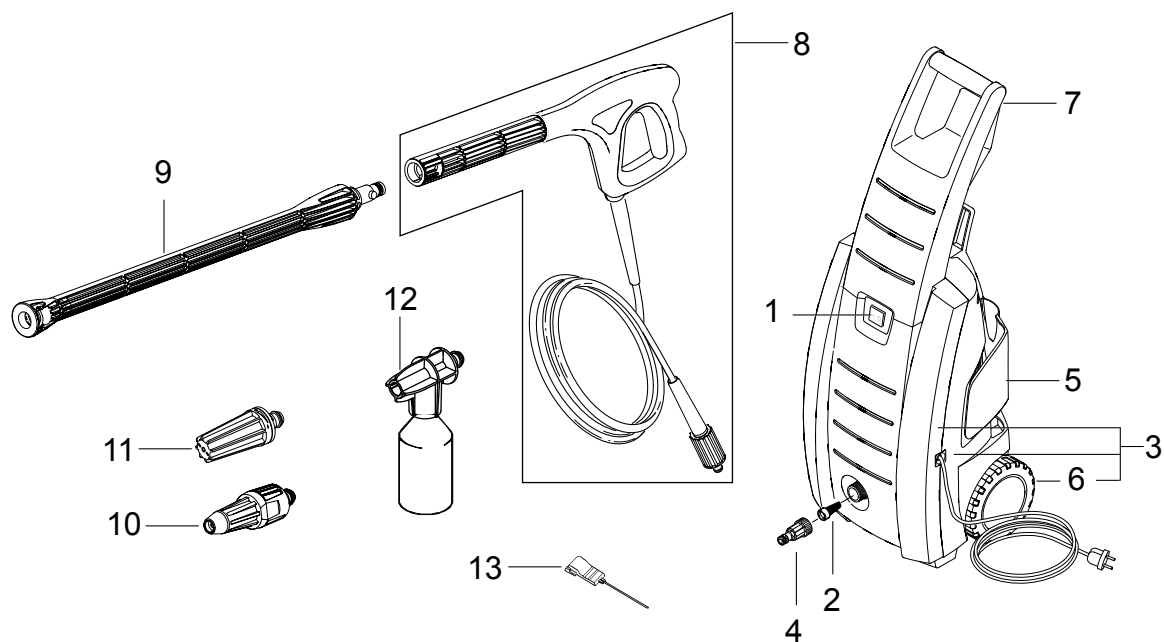

Gerni

- danish cleaning power

Classic 120.1

EN Spare parts

Pos.	No.	Description	Comment	Classic 120.1
1	126486831	Switch compl.		1
2	6481094	Filter		1
3	126486839	Cabinet front part - rear part - wheels		1
4	1402809	Water inlet coupler		1
5	126486838	Cable holder		1
6	126486840	Wheel, compl.		1
7	126486837	Driving handle		1
8	126486740	Spray handle with hose 6m		1
9	6411715	Pressure tube		1
10	6411133	POWERSPEED® nozzle		1
11	6411760	TORNADO PR, no dots	AUS	1
12	6411132	Foam Sprayer + Bottle		1
13	6520844	Cleaning needle		1