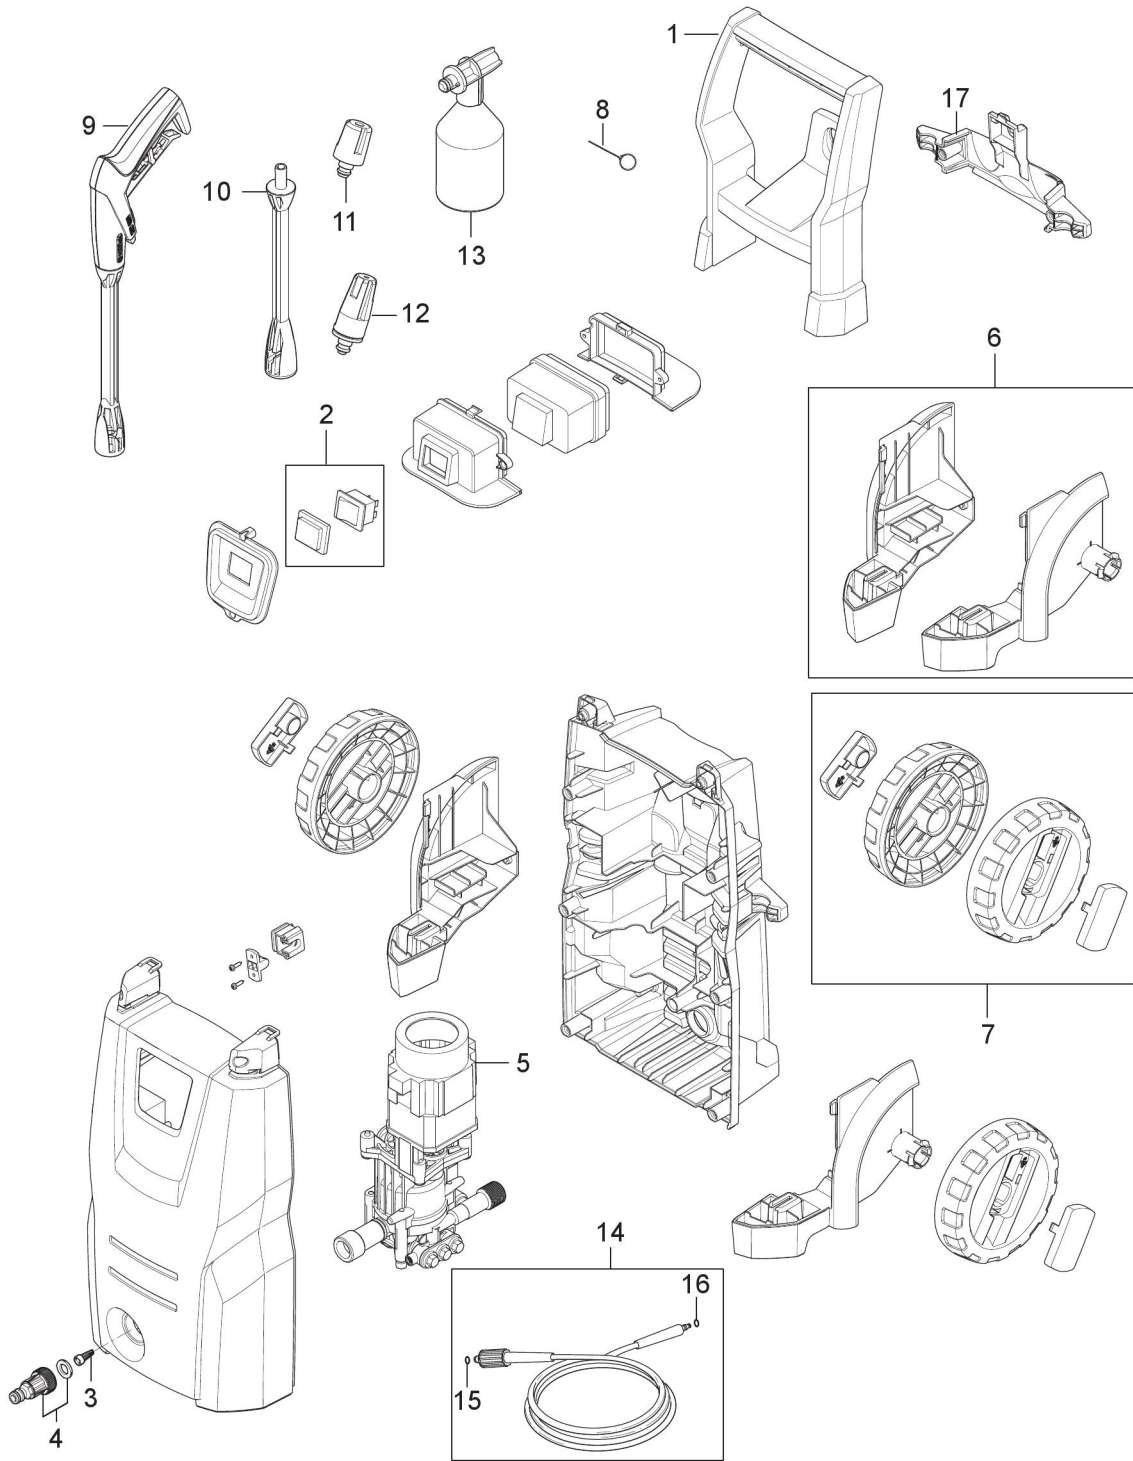

Nilfisk [2016/Aug]/Pressure Washers/Consumer Pressure Washers/Compact/C 110.7/Classic 110.5/Overview

Nilfisk [2016/Aug]/Pressure Washers/Consumer Pressure Washers/Compact/C 110.7/Classic 110.5/Overview

No.	Part No.	Qty.	Description
0	128500918		10 PCS 4C BOX CLASSIC 110.5
0	128500920		10 PCS 4C BOX CLASSIC 115.5 PC
0	128500919		10 PCS 4C BOX CLASSIC 115.5 CAR
1	31001109	1	HANDLE MEDIUM INCL 2 SCREWS
2	126486831	1	SWITCH CPL.
3	6481094	1	STRAINER
4	1402809	1	QUICK COUPLING MALE W. INTERNAL THREAD
5		1	Motor
6	31001110	1	WHEEL BRACKET KIT SMALL
7	31000521	1	WHEEL KIT 2 PCS
8	6520844	1	CLEANING TOOL BLACK
9	128500909	1	G1 GUN GERNI
10	128500063	1	G2 NOZZLE TUBE GREEN SP
11	126481122	1	TORNADO G2 TURQUOISE
11	126487801	1	TORNADO NOZZLE G2 GREEN 1 DOT
12	128500298	1	C&C POWERSPEED
13	128500077	1	C&C FOAMSPRAYER WITH BOTTLE
14	31001107	1	HOSE 5M
15	3001211	1	O-RING 9.6X2.4 NITRIL 70SH
15	6411218	1	BAG WITH 10 O-RINGS 3001211
16	3004304	1	O-RING 5.1X1.6 VITON SH 90
17	31001128	1	ACCESSORY BRIDGE KIT SMALL