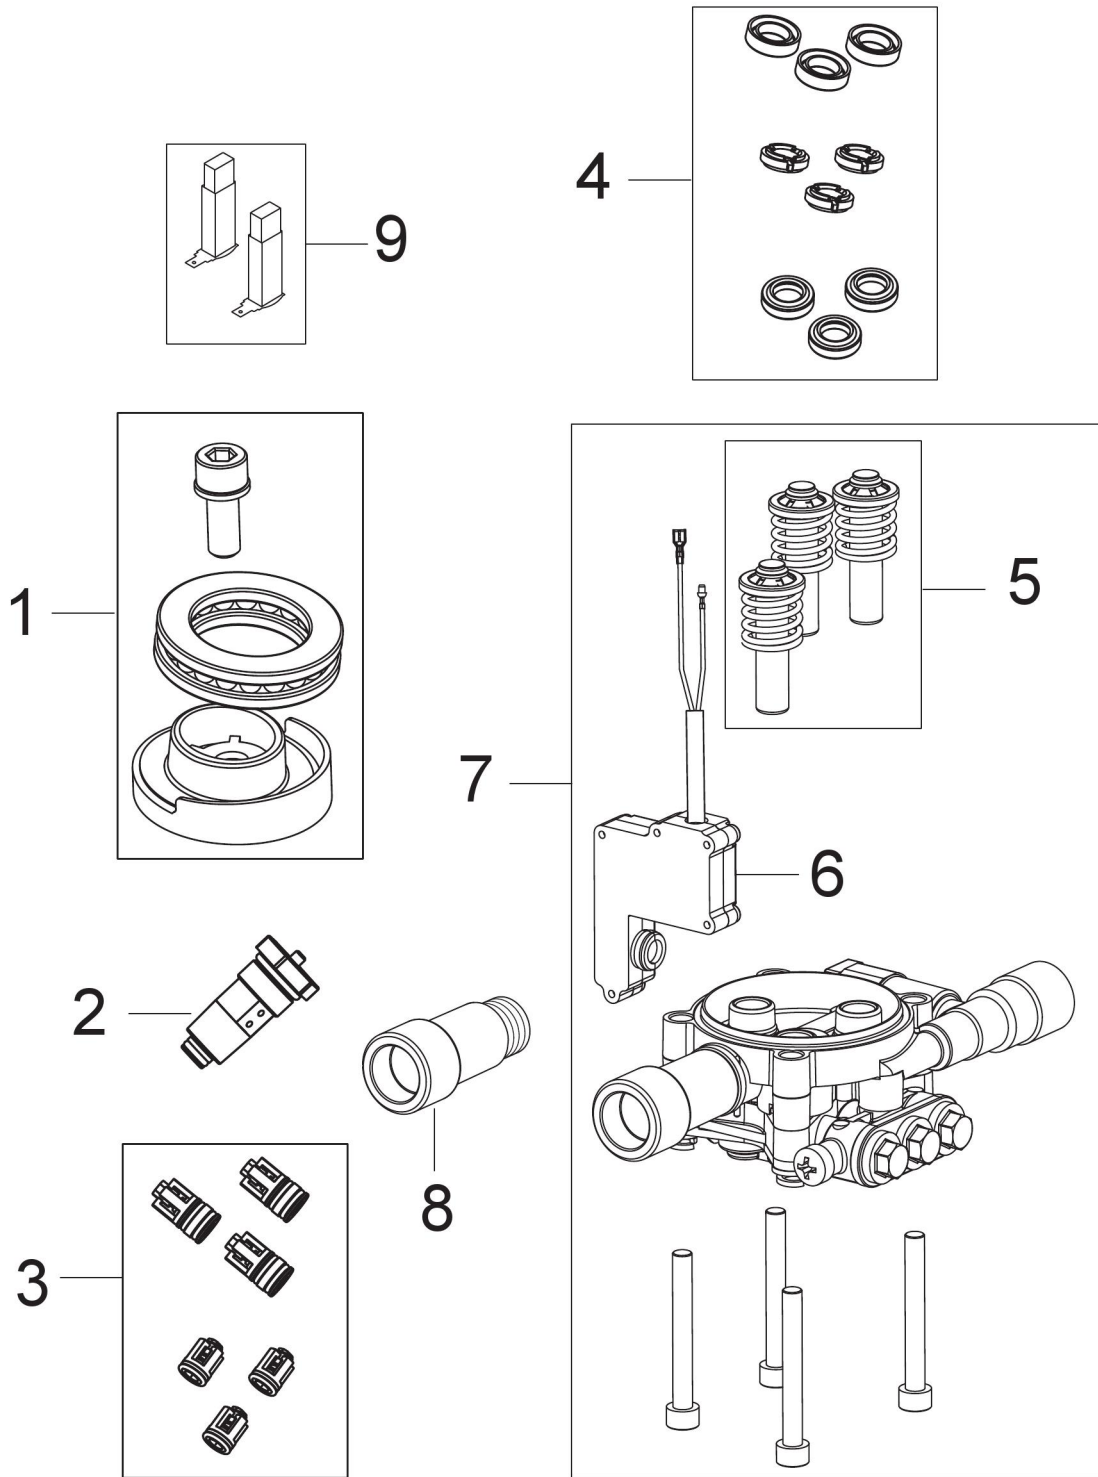

Nilfisk [2016/Aug]/Pressure Washers/Consumer Pressure Washers/Compact/C 110.7/Classic 110.5/Motor pump

Nilfisk [2016/Aug]/Pressure Washers/Consumer Pressure Washers/Compact/C 110.7/Classic 110.5/Motor pump

No.	Part No.	Qty.	Description
1	31000519	1	WOBBLE DISC KIT
2	31001106	1	START STOP SYSTEM SMALL
3	31000518	1	VALVE KIT
4	31000516	1	SEALING KIT
5	31000517	1	PUMP PISTON KIT
6	31000514	1	MICRO SWITCH
7	31000520	1	PUMP KIT
8	31000791	1	WATER INLET PLASTIC
9	31000832	1	CARBON BRUSH KIT 2 PCS HEIGHT 9.9MM
9	31000833	1	CARBON BRUSH KIT 2 PCS HEIGHT 11.4MM