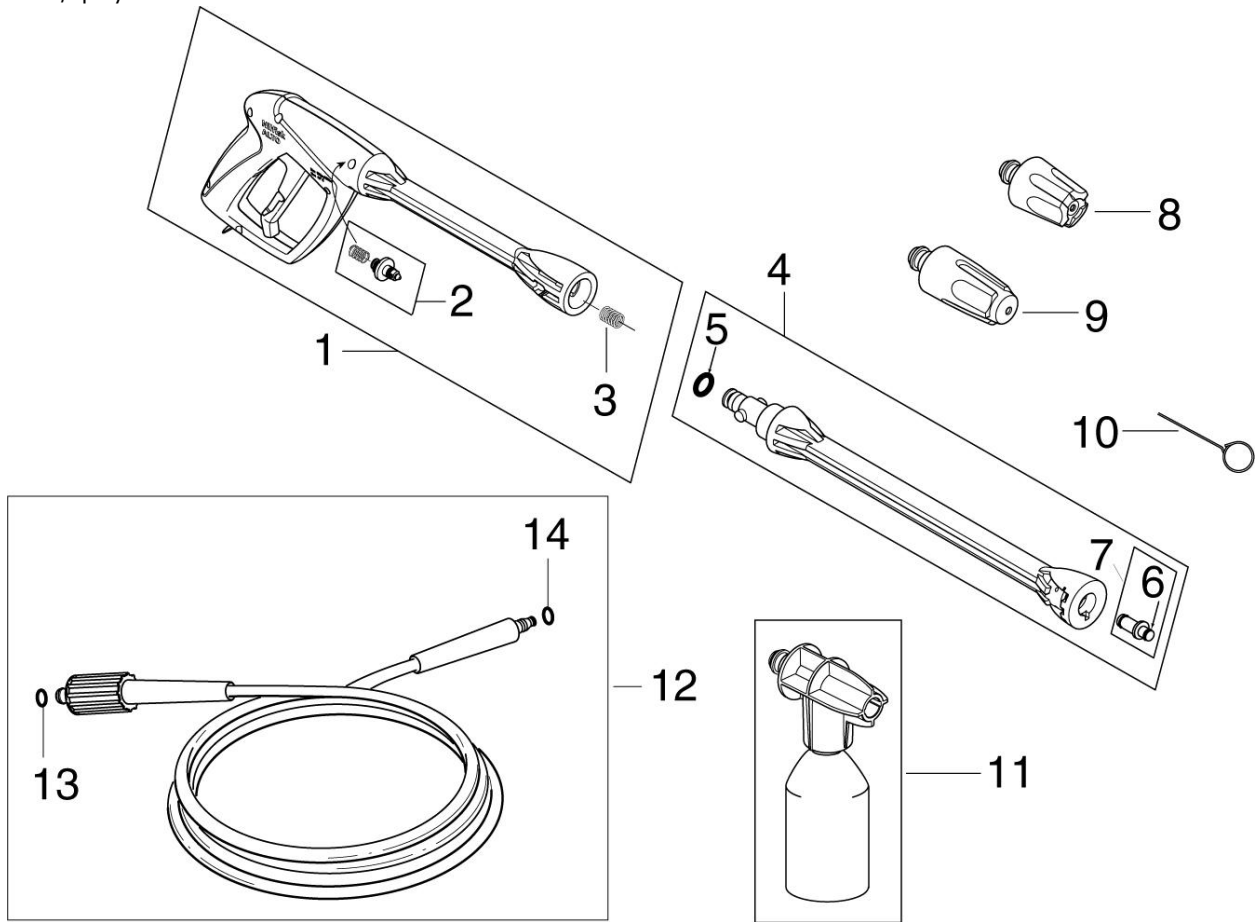

Nilfisk-Advance [2016/Jan]/Pressure Washers/Consumer Pressure Washers/Compact/C 110.4/CLASSIC 110.4/Spray handle and nozzles G2

Nilfisk-Advance [2016/Jan]/Pressure Washers/Consumer Pressure Washers/Compact/C 110.4/CLASSIC
110.4/Spray handle and nozzles G2

No.	Part No.	Qty.	Description
01	128500062	1	G2 GUN HANDLE GREEN SP
02	126481133	1	KIT F. G3 GUN SPRING & VALVE
03	2602500	1	SPRING F.INTERMEDIATE TUBE
04	128500063	1	G2 NOZZLE TUBE GREEN SP
05	126481125	1	O-RING 9.0X2.6 SH90 NBR
06	3004312	1	O-RING 7X1.2 NITRIL 90 SHORE
07	126481109	1	LOW PRESSURE NOZZLE W.O-RINGS
08	126481114	1	NOZZLE C&C TORNADO G2 YELLOW
09	126481123	1	POWERSPEED G2 LIGHT GREEN
10	6520844	1	CLEANING TOOL BLACK
11	128500077	1	C&C FOAMSPRAYER WITH BOTTLE
12	126481137	1	HOSE 5M
13	3001211	1	O-RING 9.6X2.4 NITRIL 70SH
13	6411218	1	BAG WITH 10 O-RINGS 3001211
14	3004304	1	O-RING 5.1X1.6 VITON SH 90