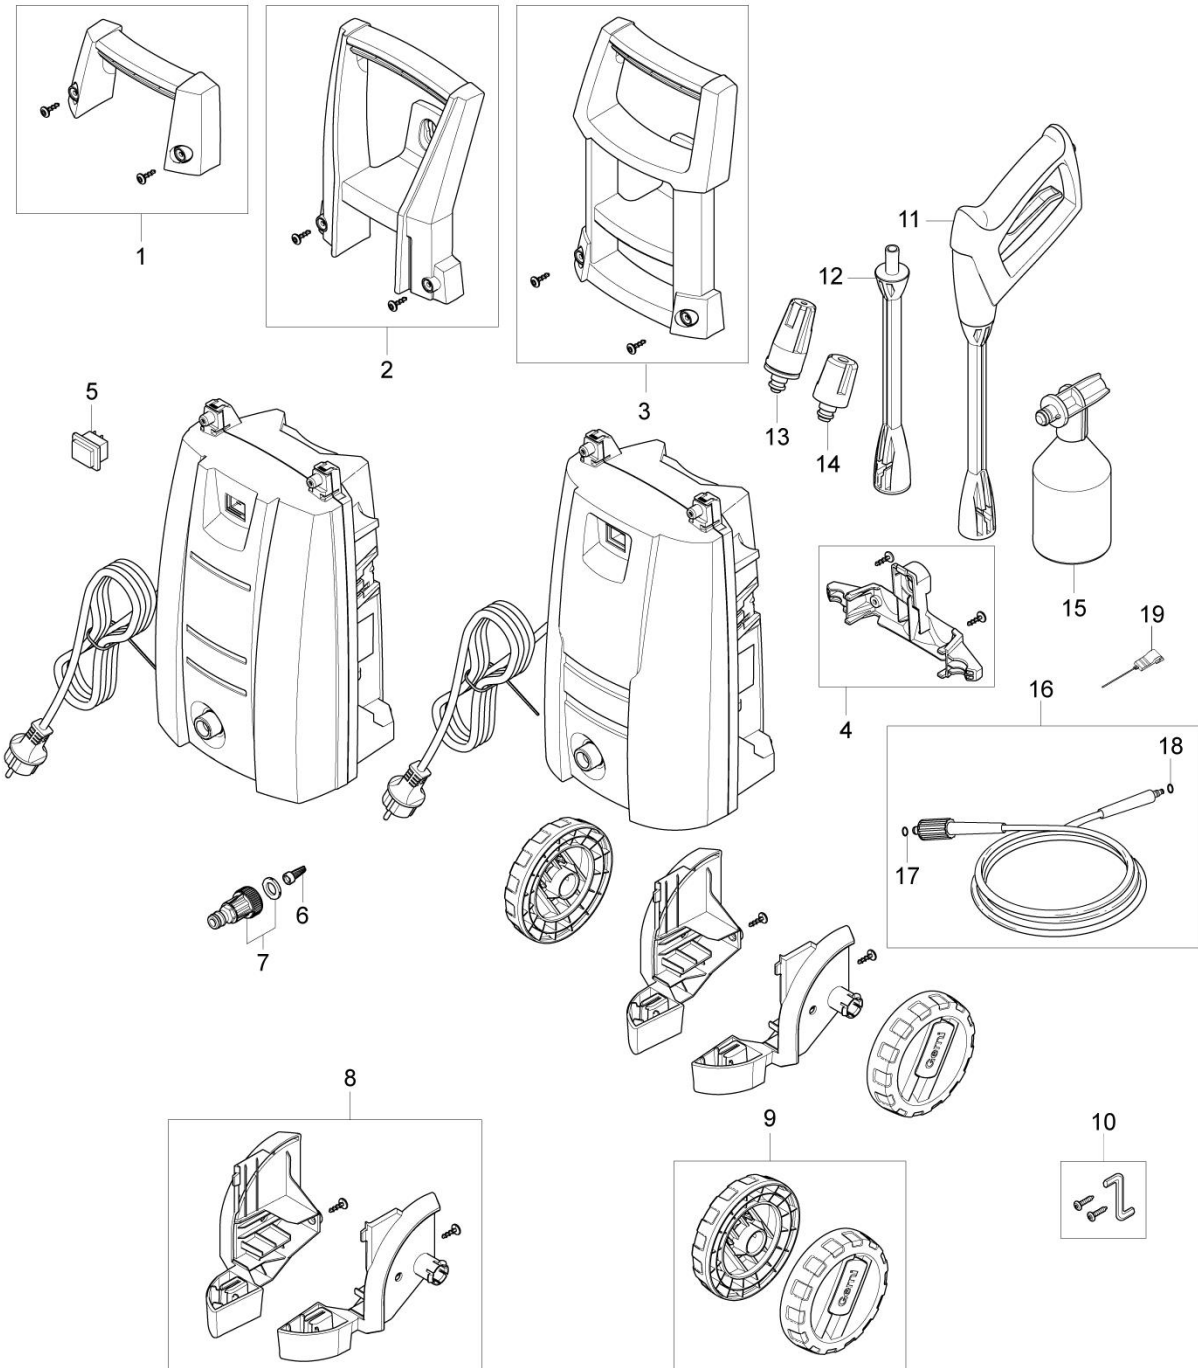

Nilfisk-Advance [2016/Jan]/Pressure Washers/Consumer Pressure Washers/Compact/C 110.4/CLASSIC 110.4/Overview COMPACT 2013

Nilfisk-Advance [2016/Jan]/Pressure Washers/Consumer Pressure Washers/Compact/C 110.4/CLASSIC
110.4/Overview COMPACT 2013

No.	Part No.	Qty.	Description
0	128500862	1	10 PCS. 4C BOX CLASSIC 115.3
0	128500466	1	10PCS 4C CAR TOP BOX C110.4 NZ
0	128500863	1	10 PCS. 4C BOX CLASSIC 120.4
0	128500866	1	10 PCS. 4C BOX CLASSIC 120.4 TITAN
0	128500465	1	CAR TOP BOX C110.4/C120.6 NZ
1	31000513	1	HANDLE SMALL INCL 2 SCREWS
2	31000525	1	HANDLE MEDIUM INCL 2 SCREWS
4	31000523	1	ACCESSORY BRIDGE KIT
5	126486831	1	SWITCH CPL.
6	6481094	1	STRAINER
7	1402809	1	QUICK COUPLING MALE W. INTERNAL THREAD
8	31000522	1	WHEEL BRACKET KIT
9	31000521	1	WHEEL KIT 2 PCS
10	128500322	1	SCREW AND ALLEN KEY FOR HANDLE
11	128500062	1	G2 GUN HANDLE GREEN SP
12	128500063	1	G2 NOZZLE TUBE GREEN SP
13	128500298	1	C&C POWERSPEED
14	126481122	1	TORNADO G2 TURQUOISE
14	126487801	1	TORNADO NOZZLE G2 GREEN 1 DOT
15	128500077	1	C&C FOAMSPRAYER WITH BOTTLE
16	126481137	1	HOSE 5M
16	126481138	1	HOSE 6M
17	3001211	1	O-RING 9.6X2.4 NITRIL 70SH
17	6411218	1	BAG WITH 10 O-RINGS 3001211
18	3004304	1	O-RING 5.1X1.6 VITON SH 90
19	6520844	1	CLEANING TOOL BLACK