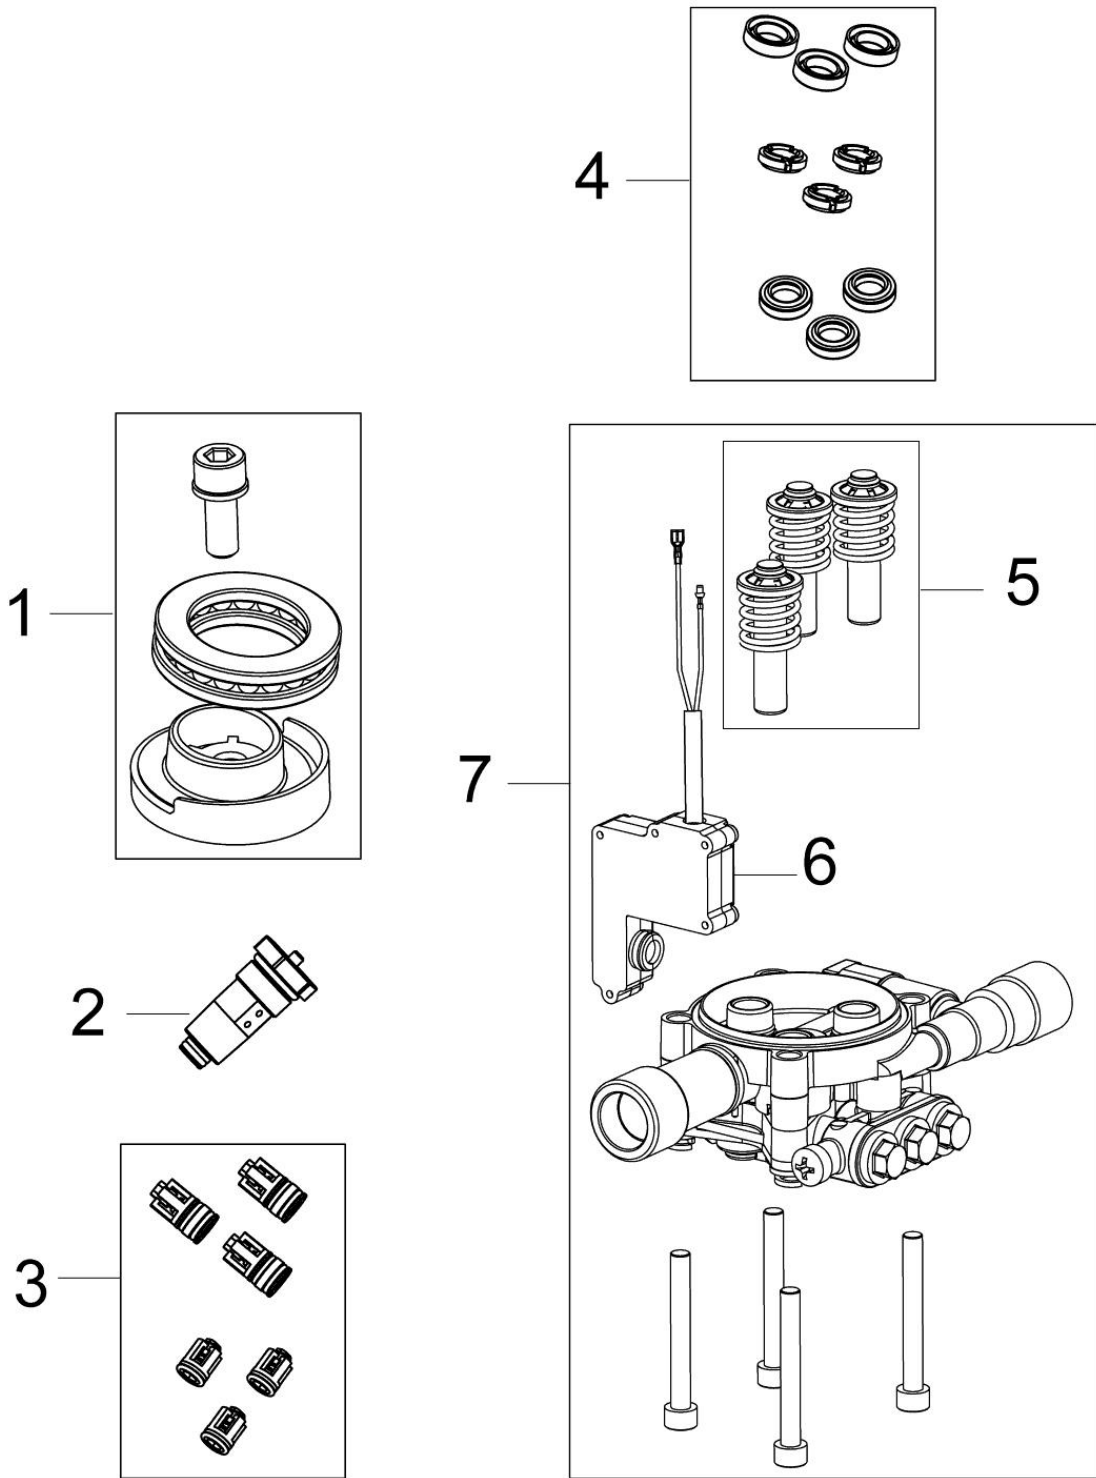

Nilfisk-Advance [2016/Jan]/Pressure Washers/Consumer Pressure Washers/Compact/C 110.4/CLASSIC 110.4/Motor pump Compact 2013

Nilfisk-Advance [2016/Jan]/Pressure Washers/Consumer Pressure Washers/Compact/C 110.4/CLASSIC
110.4/Motor pump Compact 2013

No.	Part No.	Qty.	Description
0	5301425	1	PUMP OIL 46 1X1 L
1	31000519	1	WOBBLE DISC KIT
2	31000515	1	START STOP SYSTEM
3	31000518	1	VALVE KIT
4	31000516	1	SEALING KIT
5	31000517	1	PUMP PISTON KIT
6	31000514	1	MICRO SWITCH
7	31000520	1	PUMP KIT
8	31000832	1	CARBON BRUSH KIT 2 PCS HEIGHT 9.9MM
8	31000833	1	CARBON BRUSH KIT 2 PCS HEIGHT 11.4MM