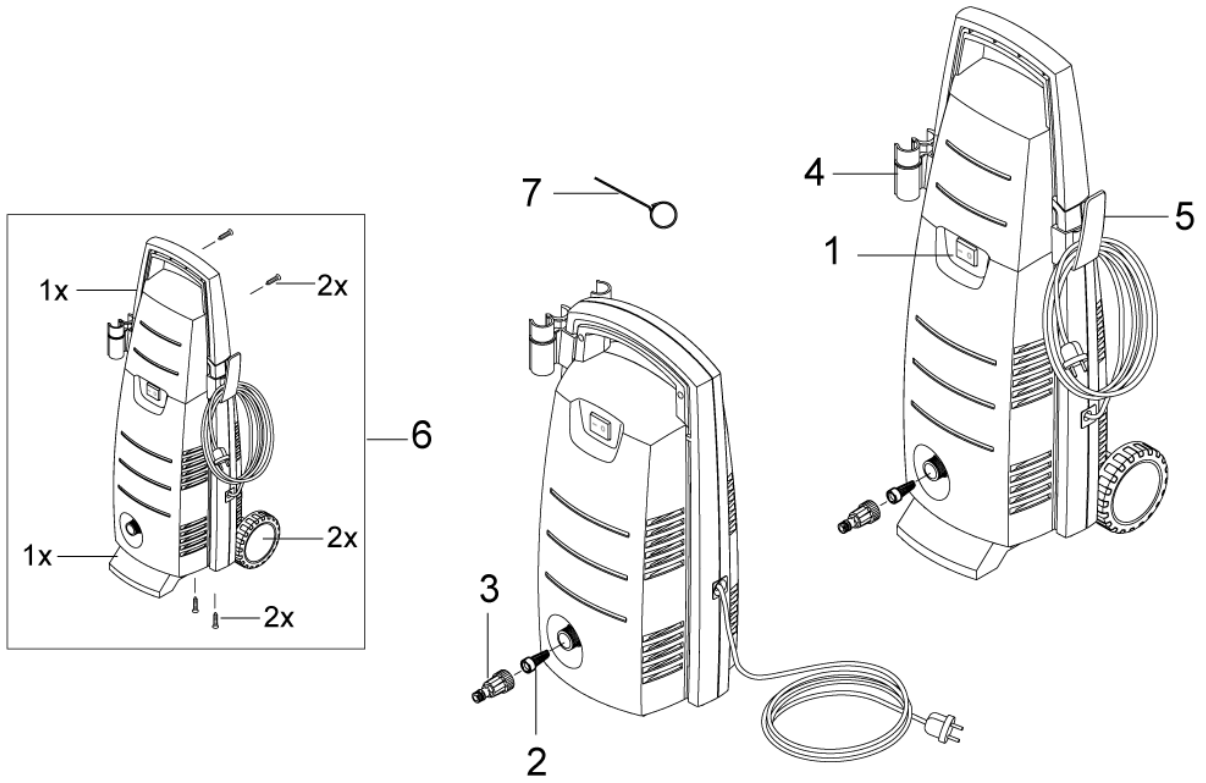

PARTS LIST

2020.02.02

TABLE OF CONTENTS

Overview1
Spray handle and nozzles G23

No.	Part No.	Qty.	Description	Part Note
01	126486831	1	SWITCH CPL	
02	6481094	1	FILTER	
03	1402809	1	QUICK COUPLING MALE W.	
04	126486830	1	LANCE HOLDER	[1]
05	126486829	1	CABLE HOLDER	[2]
06	126486832	1	WHEELS & HANDLE KIT C110	[3]
07	6520844	1	CLEANING TOOL, BLACK	

Part Notes:

- [1] - Machine outphased 2003
- [2] - STOCK COVERS GUARANTEE
- [3] - GUARANTEE DATE EXPIRED

No.	Part No.	Qty.	Description	Part Note
01	128500062	1	G2 GUN HANDLE GREEN SP	[1]
02	126481133	1	KIT F.G3 GUN SPRING &	
03	2602500	1	SPRING	
04	128500663	1	G2 SPRAY LANCE	
05	126481125	1	O RING F LANCES	
06	3004312	1	O RING	
07	126481109	1	LOW PRESSURE NOZZLE	
08	126481114	1	TORNADO G2	[2]
09	126481123	1	POWERSPEED G2	
10	6520844	1	CLEANING TOOL, BLACK	
11	128500077	1	C&C FOAMSPRAYER WITH BOTT	
12	126481137	1	HOSE 5M	
13	3001211	1	O-RING 9.6X2.4 NITRIL 70	
13	6411218	1	BAG WITH 10 O-RINGS 30012	
14	3004304	1	O-RING	
	128500861	1	GERNI SHORT FIXED BRUSH CC	[3]