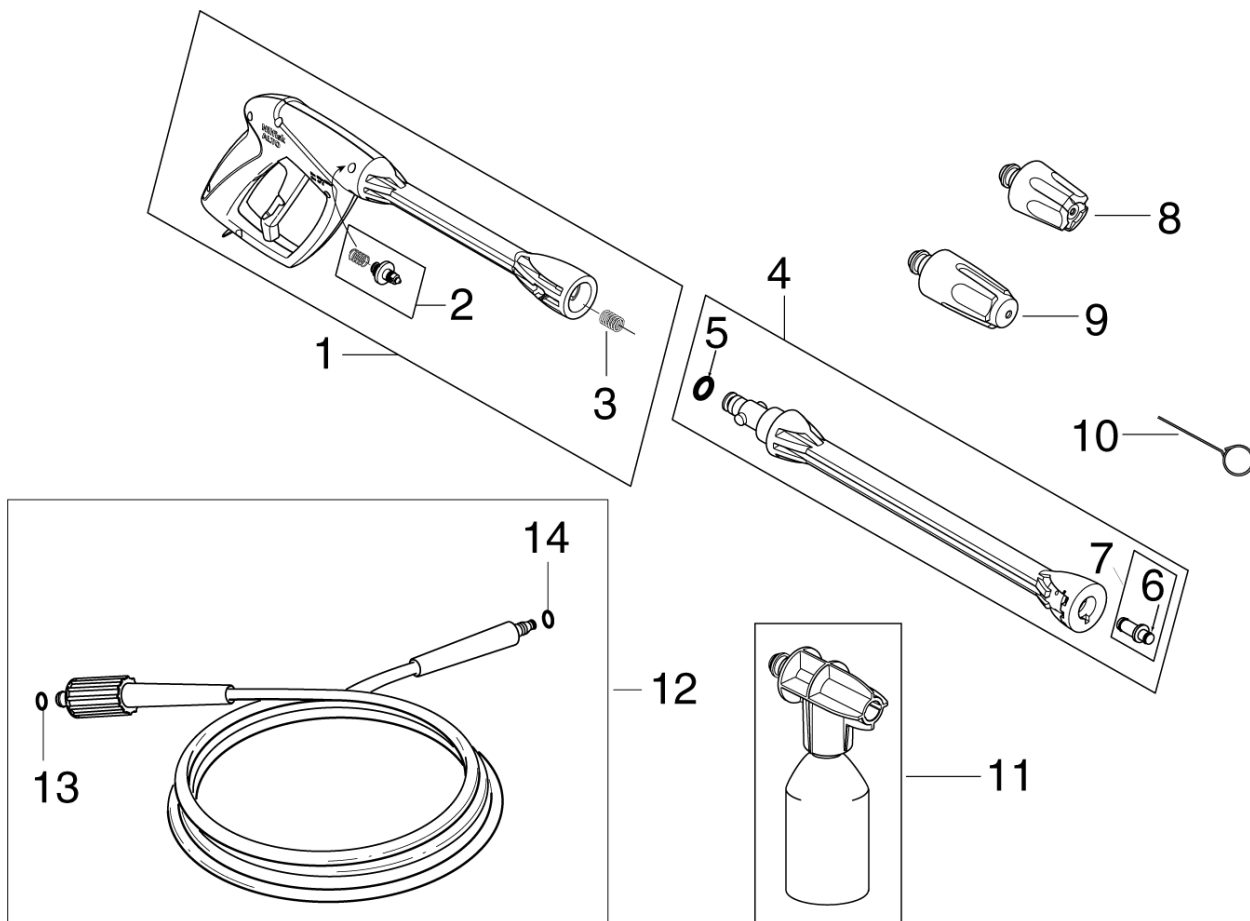

PARTS LIST

2020.02.02

TABLE OF CONTENTS

Overview1
Spray handle and nozzles G23

No.	Part No.	Qty.	Description	Part Note
01	126486831	1	SWITCH CPL	
02	6481094	1	FILTER	
03	1402809	1	QUICK COUPLING MALE W.	
04	126486830	1	LANCE HOLDER	[1]
05	126486829	1	CABLE HOLDER	[2]
06	126486832	1	WHEELS & HANDLE KIT C110	[3]
07	6520844	1	CLEANING TOOL, BLACK	

Part Notes:

- [1] - Machine outphased 2003
- [2] - STOCK COVERS GUARANTEE
- [3] - GUARANTEE DATE EXPIRED

No.	Part No.	Qty.	Description	Part Note
01	128500062	1	G2 GUN HANDLE GREEN SP	[1]
02	126481133	1	KIT F.G3 GUN SPRING &	
03	2602500	1	SPRING	
04	128500663	1	G2 SPRAY LANCE	
05	126481125	1	O RING F LANCES	
06	3004312	1	O RING	
07	126481109	1	LOW PRESSURE NOZZLE	
08	126481114	1	TORNADO G2	[2]
09	126481123	1	POWERSPEED G2	
10	6520844	1	CLEANING TOOL, BLACK	
11	128500077	1	C&C FOAMSPRAYER WITH BOTT	
12	126481137	1	HOSE 5M	
13	3001211	1	O-RING 9.6X2.4 NITRIL 70	
13	6411218	1	BAG WITH 10 O-RINGS 30012	
14	3004304	1	O-RING	
	128500861	1	GERNI SHORT FIXED BRUSH CC	[3]