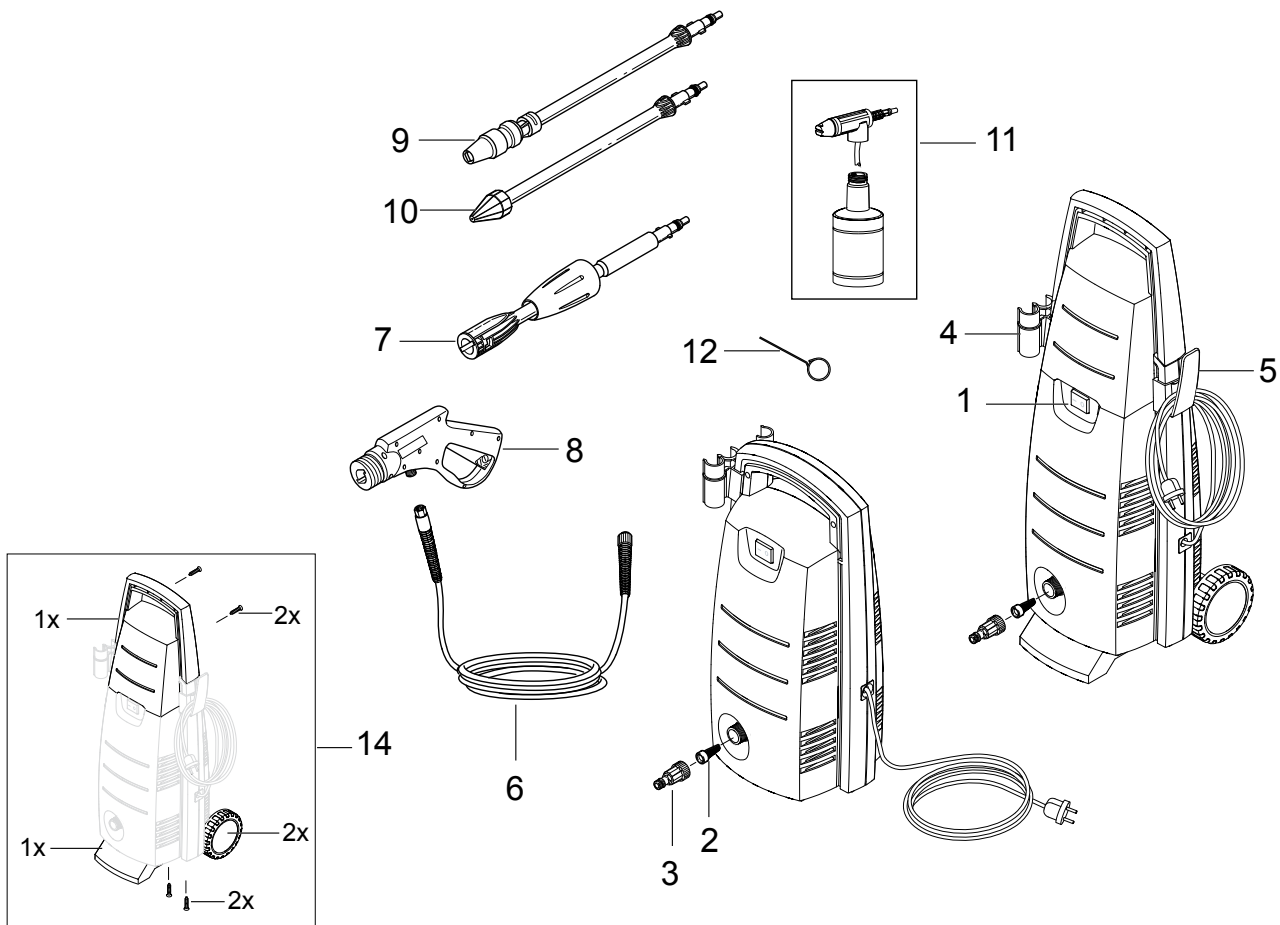

# Gerni

- danish cleaning power

**Classic 100.1**  
**Classic 110.1**

**EN Spare parts**

Pos.	No.	Description	Comment	Classic 100.1	Classic 110.1
1	126486831	Switch compl.		1	1
2	6481094	Filter		1	1
3	1402809	Water inlet coupler		1	1
4	126486830	Lance holder		1	1
5	126486829	Cable holder		1	1
6	126486802	High pressure hose		1	1
7	126486827	Pressure tube		1	1
8	126486801	Spray handle		1	1
9	126486825	Multispeed nozzle lance		1	1
10	126486841	Powerspeed nozzle lance		1	1
11	126486828	Foam Sprayer + Bottle		1	1
12	6401654	Cleaning needle		1	1
14	126486832	Accessory kit, handle & wheels			