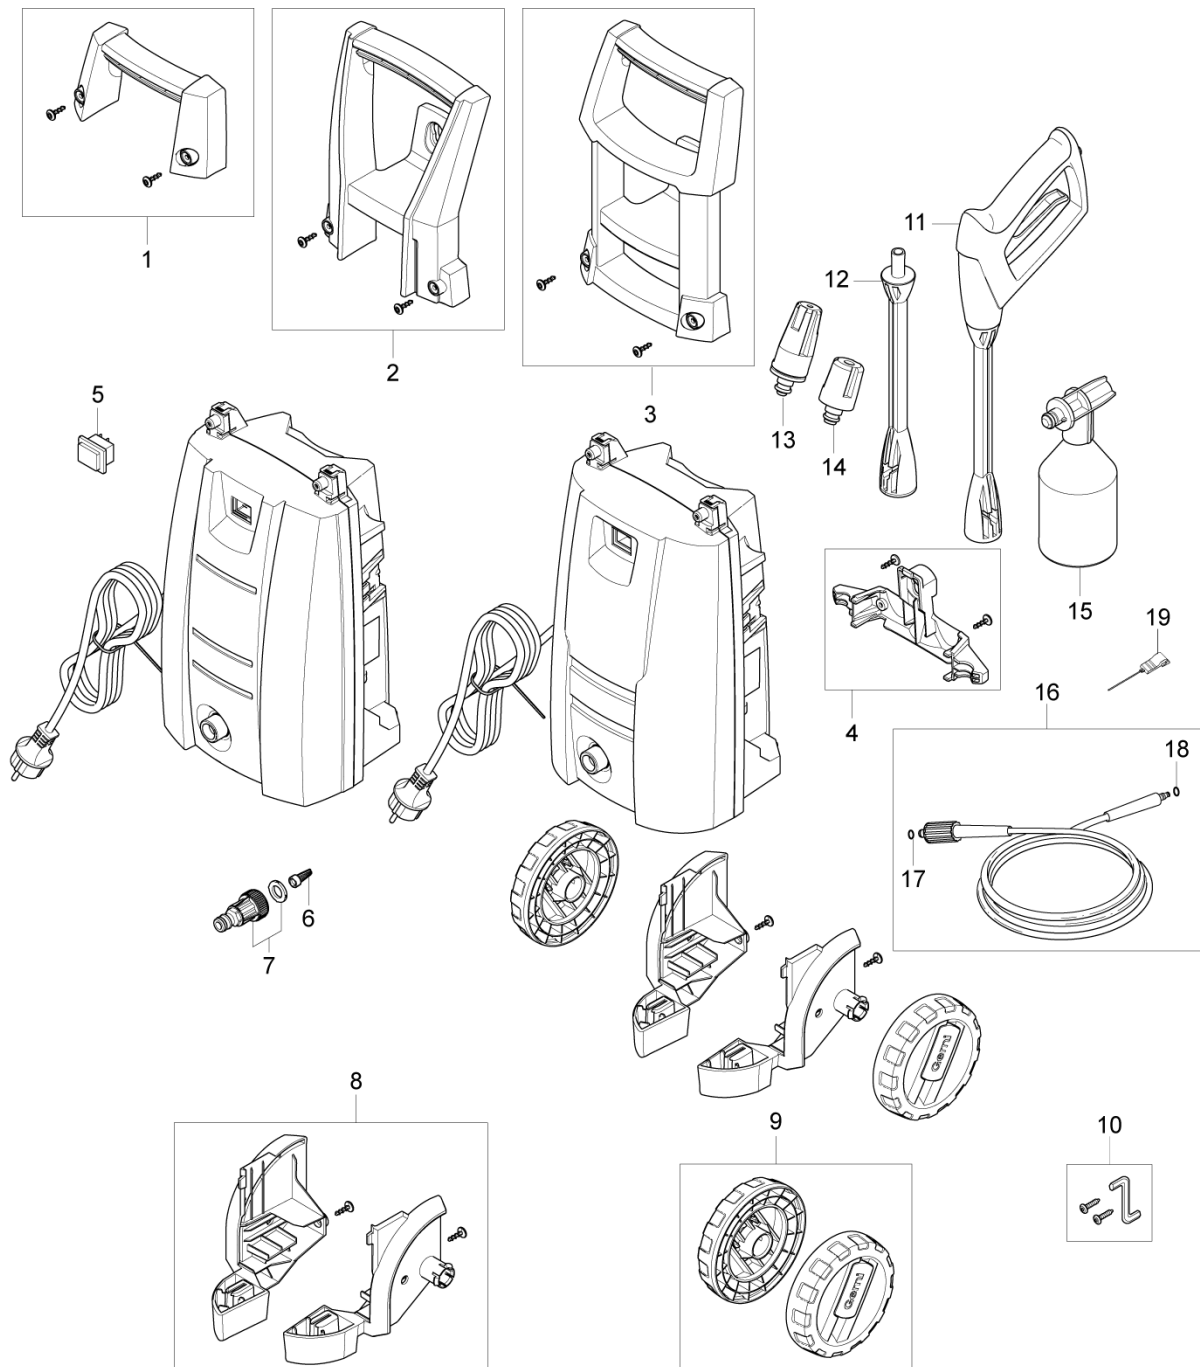

PARTS LIST

2019.10.01

TABLE OF CONTENTS

Overview COMPACT 2013.....	1
Motor pump Compact 2013.....	3
Accessoires CLASSIC 2013.....	5
Spray handle and nozzles G2.....	7

No.	Part No.	Qty.	Description	Part Note
0	128500862	1	10 PCS. 4C BOX CLASSIC 115.3	[1]
0	128500466	1	10PCS 4C CAR TOP BOX C110.4 NZ	[2]
0	128500863	1	10 PCS. 4C BOX CLASSIC 120.4	[1]
0	128500866	1	10 PCS. 4C BOX CLASSIC 120.4 TITAN	[1]
0	128500465	1	CAR TOP BOX C110.4/C120.6 NZ	[3]
1	31000513	1	HANDLE SMALL INCL 2	[4]
2	31000525	1	HANDLE MEDIUM INCL 2	[4]
4	31000523	1	ACCESSORY BRIDGE KIT	[4]
5	126486831	1	SWITCH CPL	
6	6481094	1	FILTER	
7	1402809	1	QUICK COUPLING MALE W.	
8	31000522	1	WHEEL BRACKET KIT	
9	31000521	1	WHEEL KIT 2 PCS	
10	128500322	1	SCREW AND ALLEN KEY FOR	
11	128500062	1	G2 GUN HANDLE GREEN SP	[4]
12	128500063	1	G2 NOZZLE TUBE GREEN SP	
13	128500298	1	C&C POWERSPEED	
14	126481122	1	TORNADO G2	
14	126487801	1	TORNADO NOZZLE G2 GREEN 1	
15	128500077	1	C&C FOAMSPRAYER WITH BOTT	
16	126481137	1	HOSE 5M	
16	126481138	1	HOSE 6M	
17	3001211	1	O-RING 9.6X2.4 NITRIL 70	
17	6411218	1	BAG WITH 10 O-RINGS 30012	
18	3004304	1	O-RING	
19	6520844	1	CLEANING TOOL, BLACK	

Part Notes:

- [1] - NEVER LAUNCHED
- [2] - NO LONGER AVAILABLE
- [3] - PRUNED ACCESSORY
- [4] - STOCK COVERS GUARANTEE

No.	Part No.	Qty.	Description	Part Note
0	5301425	1	PUMP OIL 46 1X1 L	
1	31000519	1	WOBBLE DISC KIT	
2	31000515	1	START STOP SYSTEM	
3	31000518	1	VALVE KIT	
4	31000516	1	SEALING KIT	
5	31000517	1	PUMP PISTON KIT	
6	31000514	1	MICRO SWITCH	
7	31000520	1	PUMP KIT	
8	31000832	1	CARBON BRUSH KIT 2 PCS	
8	31000833	1	CARBON BRUSH KIT 2 PCS	[1]