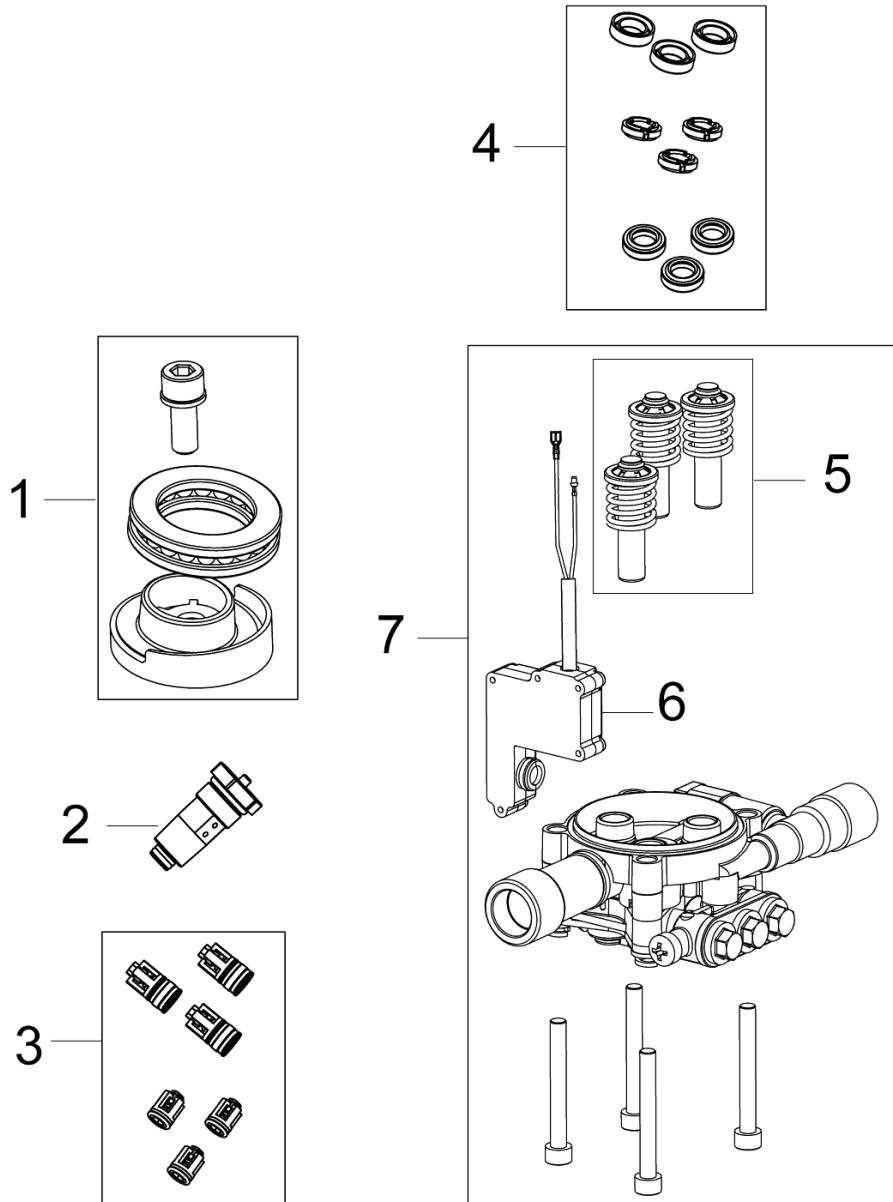

PARTS LIST

2019.10.01

TABLE OF CONTENTS

Overview COMPACT 2013.....	1
Motor pump Compact 2013.....	3
Accessoires CLASSIC 2013.....	5
Spray handle and nozzles G2.....	7

No.	Part No.	Qty.	Description	Part Note
0	128500862	1	10 PCS. 4C BOX CLASSIC 115.3	[1]
0	128500466	1	10PCS 4C CAR TOP BOX C110.4 NZ	[2]
0	128500863	1	10 PCS. 4C BOX CLASSIC 120.4	[1]
0	128500866	1	10 PCS. 4C BOX CLASSIC 120.4 TITAN	[1]
0	128500465	1	CAR TOP BOX C110.4/C120.6 NZ	[3]
1	31000513	1	HANDLE SMALL INCL 2	[4]
2	31000525	1	HANDLE MEDIUM INCL 2	[4]
4	31000523	1	ACCESSORY BRIDGE KIT	[4]
5	126486831	1	SWITCH CPL	
6	6481094	1	FILTER	
7	1402809	1	QUICK COUPLING MALE W.	
8	31000522	1	WHEEL BRACKET KIT	
9	31000521	1	WHEEL KIT 2 PCS	
10	128500322	1	SCREW AND ALLEN KEY FOR	
11	128500062	1	G2 GUN HANDLE GREEN SP	[4]
12	128500063	1	G2 NOZZLE TUBE GREEN SP	
13	128500298	1	C&C POWERSPEED	
14	126481122	1	TORNADO G2	
14	126487801	1	TORNADO NOZZLE G2 GREEN 1	
15	128500077	1	C&C FOAMSPRAYER WITH BOTT	
16	126481137	1	HOSE 5M	
16	126481138	1	HOSE 6M	
17	3001211	1	O-RING 9.6X2.4 NITRIL 70	
17	6411218	1	BAG WITH 10 O-RINGS 30012	
18	3004304	1	O-RING	
19	6520844	1	CLEANING TOOL, BLACK	

Part Notes:

- [1] - NEVER LAUNCHED
- [2] - NO LONGER AVAILABLE
- [3] - PRUNED ACCESSORY
- [4] - STOCK COVERS GUARANTEE

No.	Part No.	Qty.	Description	Part Note
0	5301425	1	PUMP OIL 46 1X1 L	
1	31000519	1	WOBBLE DISC KIT	
2	31000515	1	START STOP SYSTEM	
3	31000518	1	VALVE KIT	
4	31000516	1	SEALING KIT	
5	31000517	1	PUMP PISTON KIT	
6	31000514	1	MICRO SWITCH	
7	31000520	1	PUMP KIT	
8	31000832	1	CARBON BRUSH KIT 2 PCS	
8	31000833	1	CARBON BRUSH KIT 2 PCS	[1]