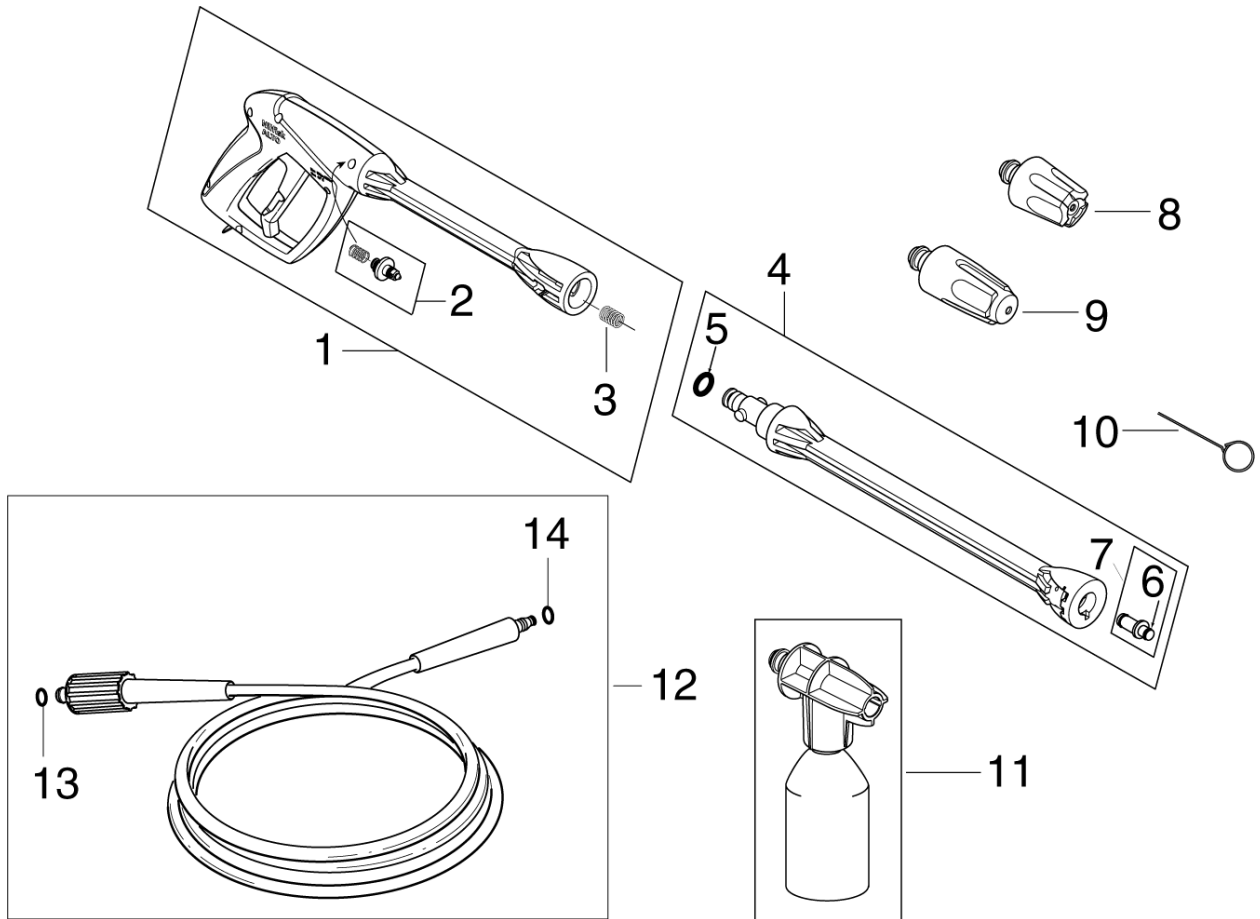

Part Notes:

- [1] - NEVER LAUNCHED
- [2] - NO LONGER AVAILABLE
- [3] - PRUNED ACCESSORY
- [4] - STOCK COVERS GUARANTEE

No.	Part No.	Qty.	Description	Part Note
0	5301425	1	PUMP OIL 46 1X1 L	
1	31000519	1	WOBBLE DISC KIT	
2	31000515	1	START STOP SYSTEM	
3	31000518	1	VALVE KIT	
4	31000516	1	SEALING KIT	
5	31000517	1	PUMP PISTON KIT	
6	31000514	1	MICRO SWITCH	
7	31000520	1	PUMP KIT	
8	31000832	1	CARBON BRUSH KIT 2 PCS	
8	31000833	1	CARBON BRUSH KIT 2 PCS	[1]

Part Notes:

[1] - CLASSIC 120.4

Accessories Gerni Classic 2013

No.	Part No.	Qty.	Description	Part Note
1	128470198	1	GERNI O-RING KIT CON.HPW	
2	128500381	1	GERNI RIM BRUSH KIT	[1]
3	128500976	1	GERNI POWER PATIO	
4	128500385	1	GERNI C&C AUTO BRUSH	
5	128500386	1	GERNI C&C UNDERCHASSIS	
6	128500387	1	GERNI C&C AUTO NOZZLE	
7	128500388	1	GERNI DRAIN AND TUBE 15M	
8	128500389	1	GERNI EXTENSION LANCE	
9	128500390	1	GERNI REPLACEMENT HOSE 8M	
10	128500391	1	GERNI C&C MULTI ANGLE	[2]
11	128500392	1	GERNI SANDBLASTER KIT	[3]
12	128500861	1	GERNI SHORT FIXED BRUSH CC	[4]

Part Notes:

- [1] - NO REPLACEMENT
- [2] - OUTPHASED, NO REPLACEMENT
- [3] - NO LONGER AVAILABLE
- [4] - NEVER LAUNCHED

No.	Part No.	Qty.	Description	Part Note
01	128500062	1	G2 GUN HANDLE GREEN SP	[1]
02	126481133	1	KIT F.G3 GUN SPRING &	
03	2602500	1	SPRING	
04	128500663	1	G2 SPRAY LANCE	
05	126481125	1	O RING F LANCES	
06	3004312	1	O RING	
07	126481109	1	LOW PRESSURE NOZZLE	
08	126481114	1	TORNADO G2	[2]
09	126481123	1	POWERSPEED G2	
10	6520844	1	CLEANING TOOL, BLACK	
11	128500077	1	C&C FOAMSPRAYER WITH BOTT	
12	126481137	1	HOSE 5M	
13	3001211	1	O-RING 9.6X2.4 NITRIL 70	
13	6411218	1	BAG WITH 10 O-RINGS 30012	
14	3004304	1	O-RING	
	128500861	1	GERNI SHORT FIXED BRUSH CC	[3]