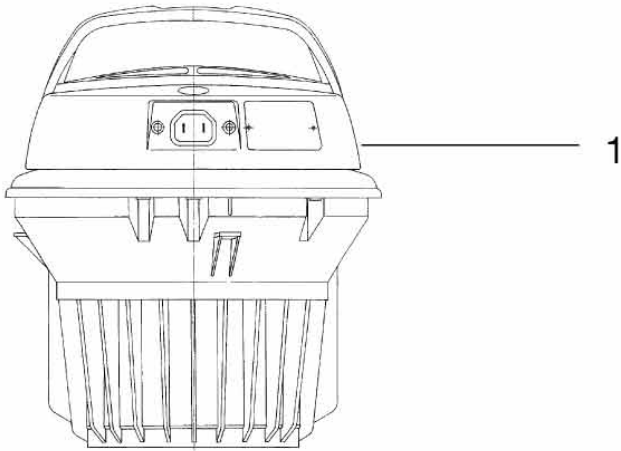

Motor head, all models

GS/GM 80P

14-09-2014

Part List ID
B1333

3

Motor head, all models

GS/GM 80P

14-09-2014