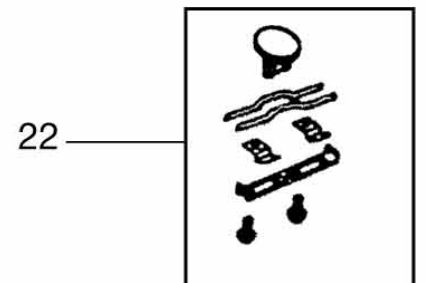

Motor head, all models

GS/GM 80P

14-09-2014

Part List ID
B1333

3

Motor head, all models

GS/GM 80P

14-09-2014