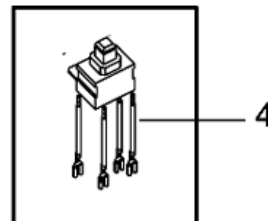

Motor and motor wire, all models

GS/GM 80P

14-09-2014

Part List ID B1335

5

Motor and motor wire, all models

GS/GM 80P

14-09-2014

Part List ID

B1335

6

Pos	Part no.	Qty	Description
1	12125001	1	Motor/Fan GD1000
1	12125002	1	MOTOR/FAN GD1000
1	12125003	1	Motor/Fan GD1000
1	12125005	1	Motor/Fan GD1000
2	22130500	1	Internal Wire Kit
2	22130501	1	TERMOREL# M.KONDENSATOR
3	22131100	1	On/Off Switch - single pole
4	22131200	1	On/Off switch - twin pole
10	107401268	1	MOTOR KIT FOR AMATEK
10	22231100	1	SERVICEKIT F.MOTOROPH#NG TIL GD1000 OG MOTORTOPPE
11	22365300	1	SOUND ABSORBER AND GASKET GS/GM MOTOR
12	22399800	1	GASKET FOR INLET for old motor type outph. 2001
12	22399810	1	INLET GASKET, AMETEK FAN IS F/AMETEK MOTOR