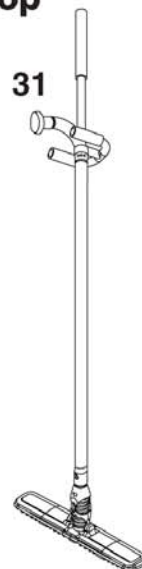

NilfiskMop