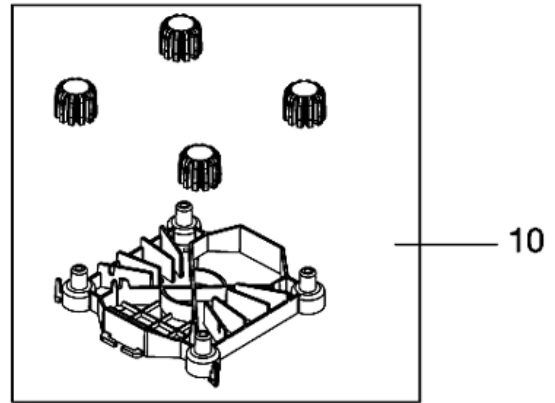

Motor and motor wire, all models

GS/GM 80P

14-09-2014

Part List ID B1335

5

Motor and motor wire, all models

GS/GM 80P

14-09-2014

Part List ID

B1335

6

Pos	Part no.	Qty	Description
1	12125001	1	Motor/Fan GD1000
1	12125002	1	MOTOR/FAN GD1000
1	12125003	1	Motor/Fan GD1000
1	12125005	1	Motor/Fan GD1000
2	22130500	1	Internal Wire Kit
2	22130501	1	TERMOREL# M.KONDENSATOR
3	22131100	1	On/Off Switch - single pole
4	22131200	1	On/Off switch - twin pole
10	107401268	1	MOTOR KIT FOR AMATEK
10	22231100	1	SERVICEKIT F.MOTOROPH#NG TIL GD1000 OG MOTORTOPPE
11	22365300	1	SOUND ABSORBER AND GASKET GS/GM MOTOR
12	22399800	1	GASKET FOR INLET for old motor type outph. 2001
12	22399810	1	INLET GASKET, AMETEK FAN IS F/AMETEK MOTOR