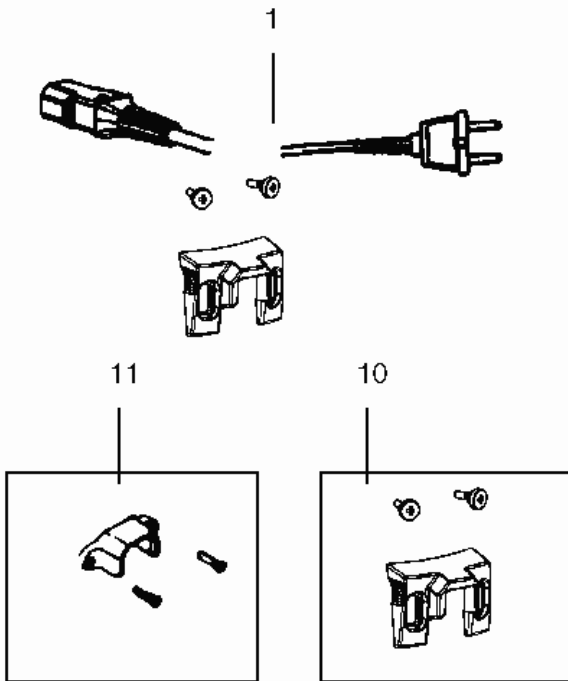

Cords for motor head

GS/GM 80P

14-09-2014

Part List ID B1337

7

Cord with plug/socket for bracket, item 10 or 11, for GM 80-90 series			
	Rating	Plug type	
EU	250		
UK	250		
AUS/NZ	250		
CH	250		
USA/CAN	120		
USA/CAN Grounded	120		
Italy Institutional	250