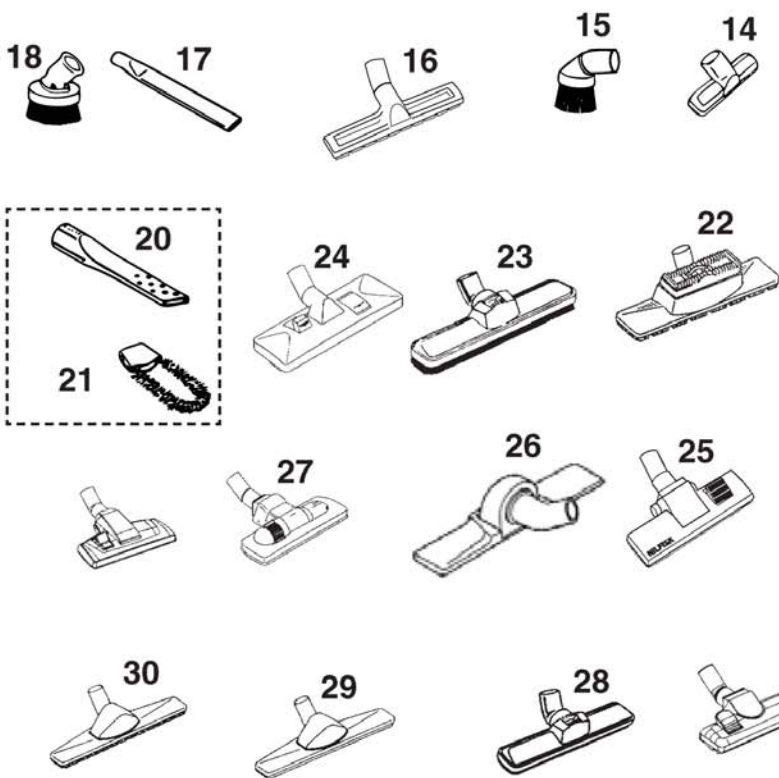

Nozzles 32mm

GS/GM 80P

14-09-2014

Part List ID
B13317

17

See hose connection diagram for 38mm hoses

32

See hose connection diagram for Tapered 38/32mm and 32mm

Brushes & nozzles