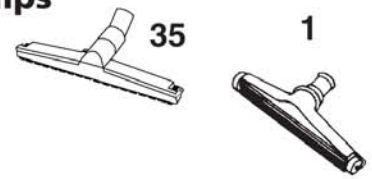

Aluminium nozzle with adjustable lips