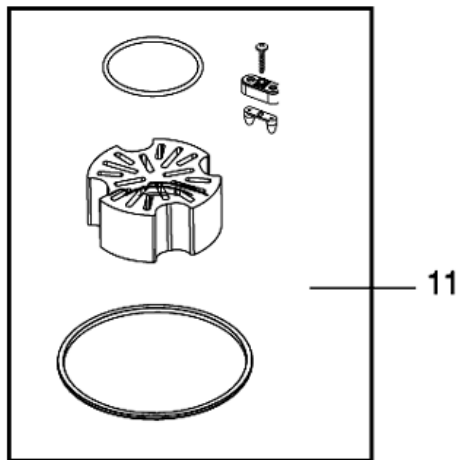

Motor and motor wire, all models

GS/GM 80P

14-09-2014

Part List ID B1335

5

Motor and motor wire, all models

GS/GM 80P

14-09-2014

Part List ID

B1335

6

Pos	Part no.	Qty	Description
1	12125001	1	Motor/Fan GD1000
1	12125002	1	MOTOR/FAN GD1000
1	12125003	1	Motor/Fan GD1000
1	12125005	1	Motor/Fan GD1000
2	22130500	1	Internal Wire Kit
2	22130501	1	TERMOREL# M.KONDENSATOR
3	22131100	1	On/Off Switch - single pole
4	22131200	1	On/Off switch - twin pole
10	107401268	1	MOTOR KIT FOR AMATEK
10	22231100	1	SERVICEKIT F.MOTOROPH#NG TIL GD1000 OG MOTORTOPPE
11	22365300	1	SOUND ABSORBER AND GASKET GS/GM MOTOR
12	22399800	1	GASKET FOR INLET for old motor type outph. 2001
12	22399810	1	INLET GASKET, AMETEK FAN IS F/AMETEK MOTOR