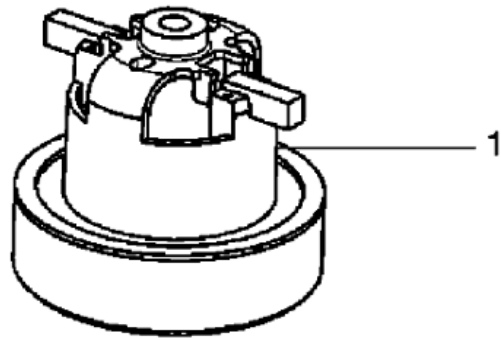

Motor and motor wire, all models

GS/GM 80P

14-09-2014

Part List ID B1335

5

Motor and motor wire, all models

GS/GM 80P

14-09-2014

Part List ID

B1335

6

Pos	Part no.	Qty	Description
1	12125001	1	Motor/Fan GD1000
1	12125002	1	MOTOR/FAN GD1000
1	12125003	1	Motor/Fan GD1000
1	12125005	1	Motor/Fan GD1000
2	22130500	1	Internal Wire Kit
2	22130501	1	TERMOREL# M.KONDENSATOR
3	22131100	1	On/Off Switch - single pole
4	22131200	1	On/Off switch - twin pole
10	107401268	1	MOTOR KIT FOR AMATEK
10	22231100	1	SERVICEKIT F.MOTOROPH#NG TIL GD1000 OG MOTORTOPPE
11	22365300	1	SOUND ABSORBER AND GASKET GS/GM MOTOR
12	22399800	1	GASKET FOR INLET for old motor type outph. 2001
12	22399810	1	INLET GASKET, AMETEK FAN IS F/AMETEK MOTOR