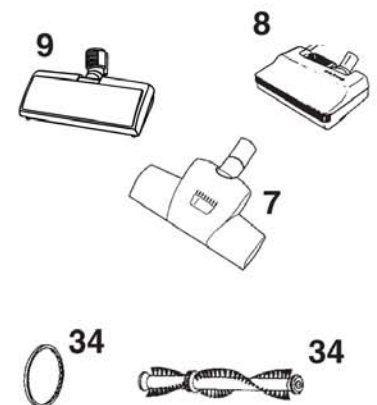

Special nozzle