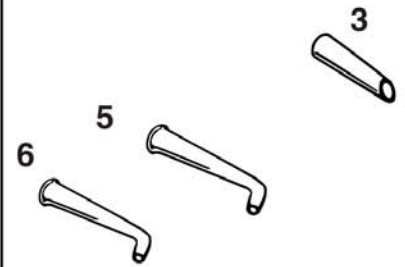

Flexible nozzles