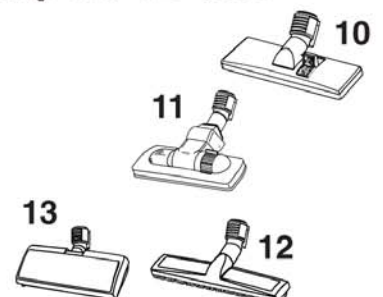

Nozzles with parking clip for GD 1000