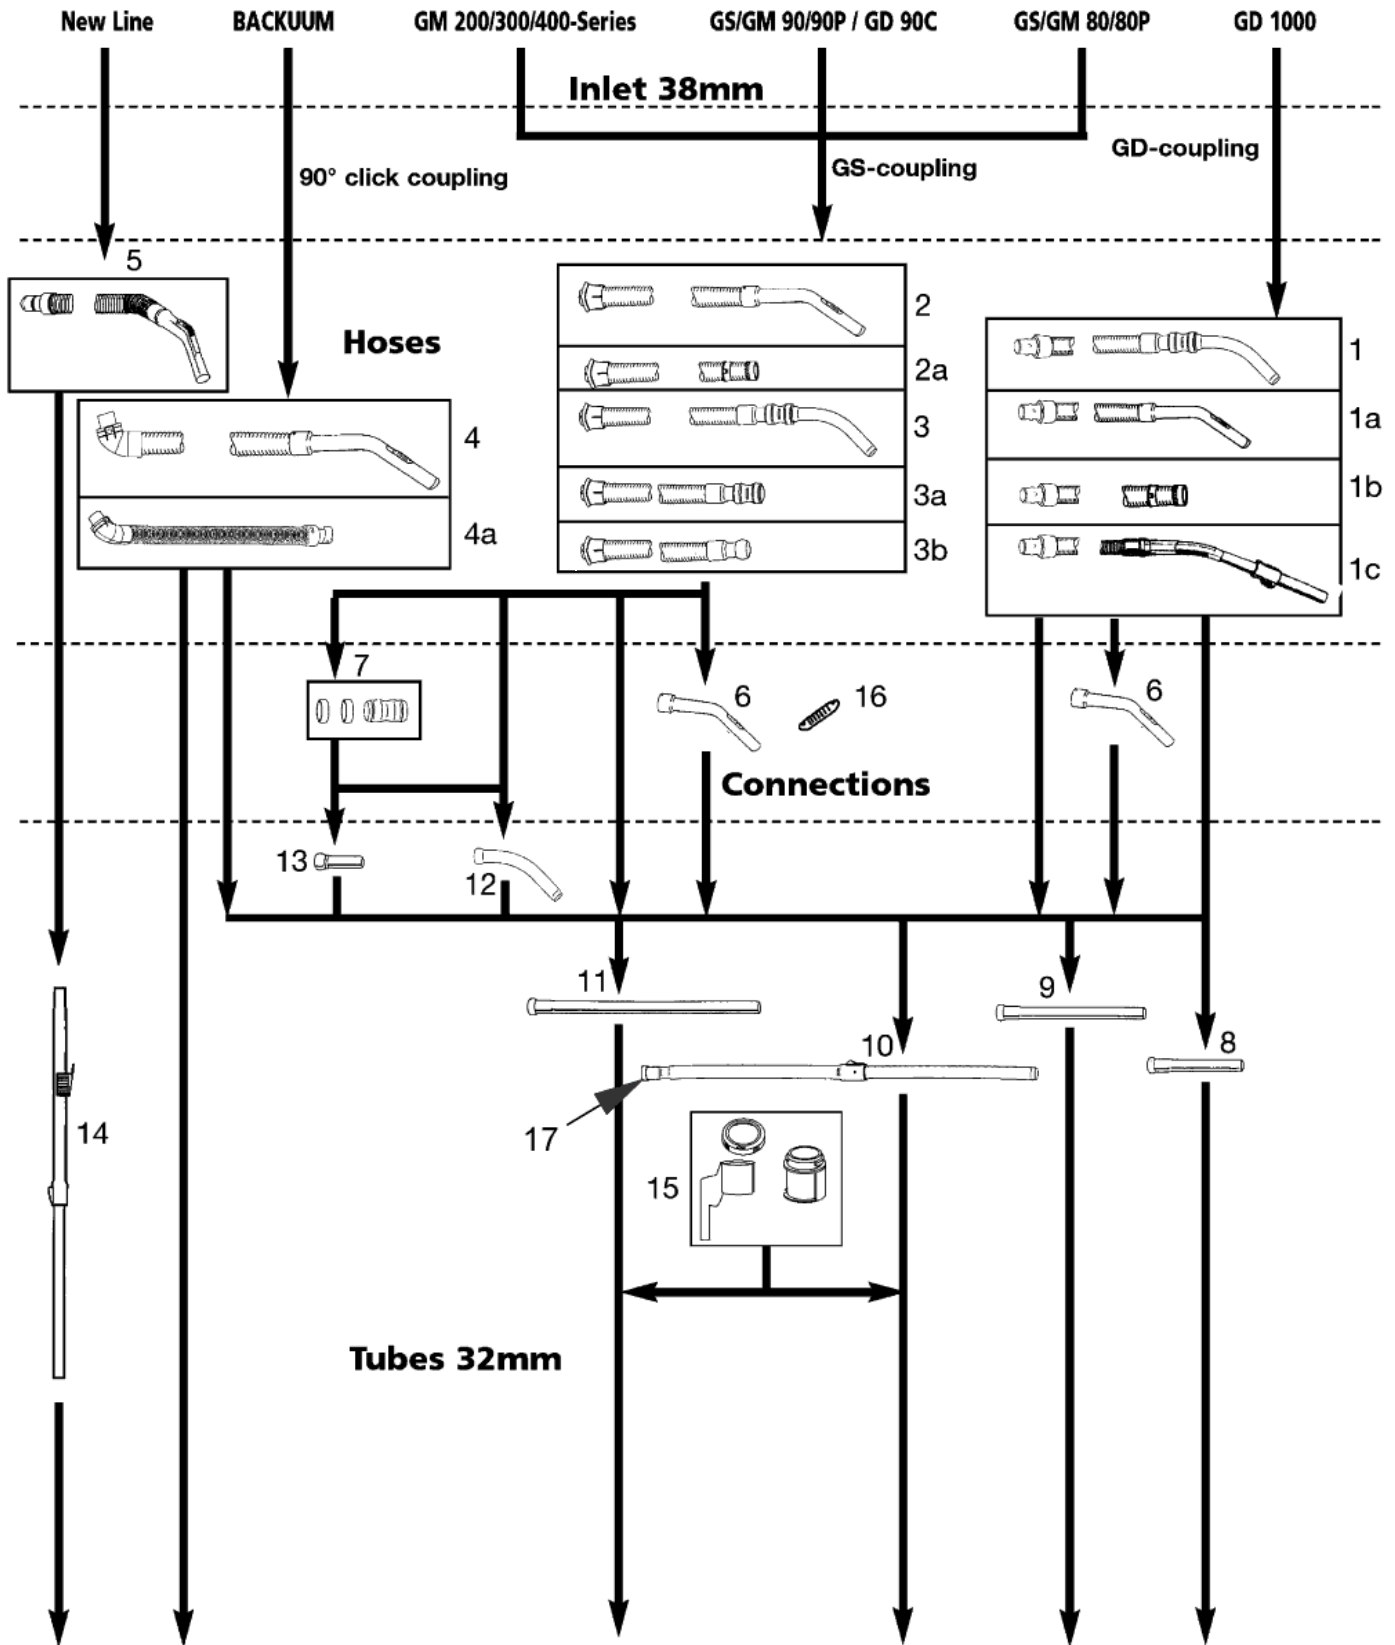

Hoses and tubes 32mm

GS/GM 80P

14-09-2014

Part List ID
B13315

15

See
New-
Line
nozzles

See
nozzles
for
32mm

Hoses and tubes 32mm

GS/GM 80P

14-09-2014

Part List ID
B13315

16

Pos	Part no.	Qty	Description
0	11543700	1	Hose rubber 32/38 x 2m
2	12041500	1	PLASTIC B/F HOSE WITH PLAS CURVED TUBE 32MM 2M
3	11717000	1	RUBBER HOSE 32/38MM 2M
3	12097500	1	PLASTIC B/F HOSE WITH STEEL CURVED TUBE 32MM 2M
6	21640503	1	Curved Tube Plastic
7	22344400	1	MUFF KIT
7	22344600	1	CONSUMER MUFF KIT 32mm
8	11182500	1	EXT TUBE 32MM X 200MM STEEL
9	11112401	1	STEEL TUBE 32MM 560MM
10	81906500	1	TELESCOPIC TUBE 32MM MAX LENGTH 113CM
11	11262400	1	TUBE 32MM X 1000MM ALUM
12	107402630	1	TUBE BENT END D32 STEEL KIT
13	11141900	1	Short tube b/end 32x140mm
14	147 0502 500	1	TELESCOPIC TUBE BLACK KIT
14	22190400	1	TELESCOPIC PIPE COMPL. NEWLINE
15	22147600	1	Parking clip for 400's
16	22351000	1	SHUTTER GREY 32mm
17	81192100	1	Tube ring 32mm plastic fits 11112401 only
17	81948300	1	RING F. TELESKOPR?R
2A	22041400	1	CONICAL PLAST TUBE
3A	11543600	1	Hose rubber tapered 2m
3A	12097600	1	2M PLASTIC HOSE 38/32MM C/W PLAST B/F, MUFF & RIN
3B	22097400	1	Hose Plastic Grey