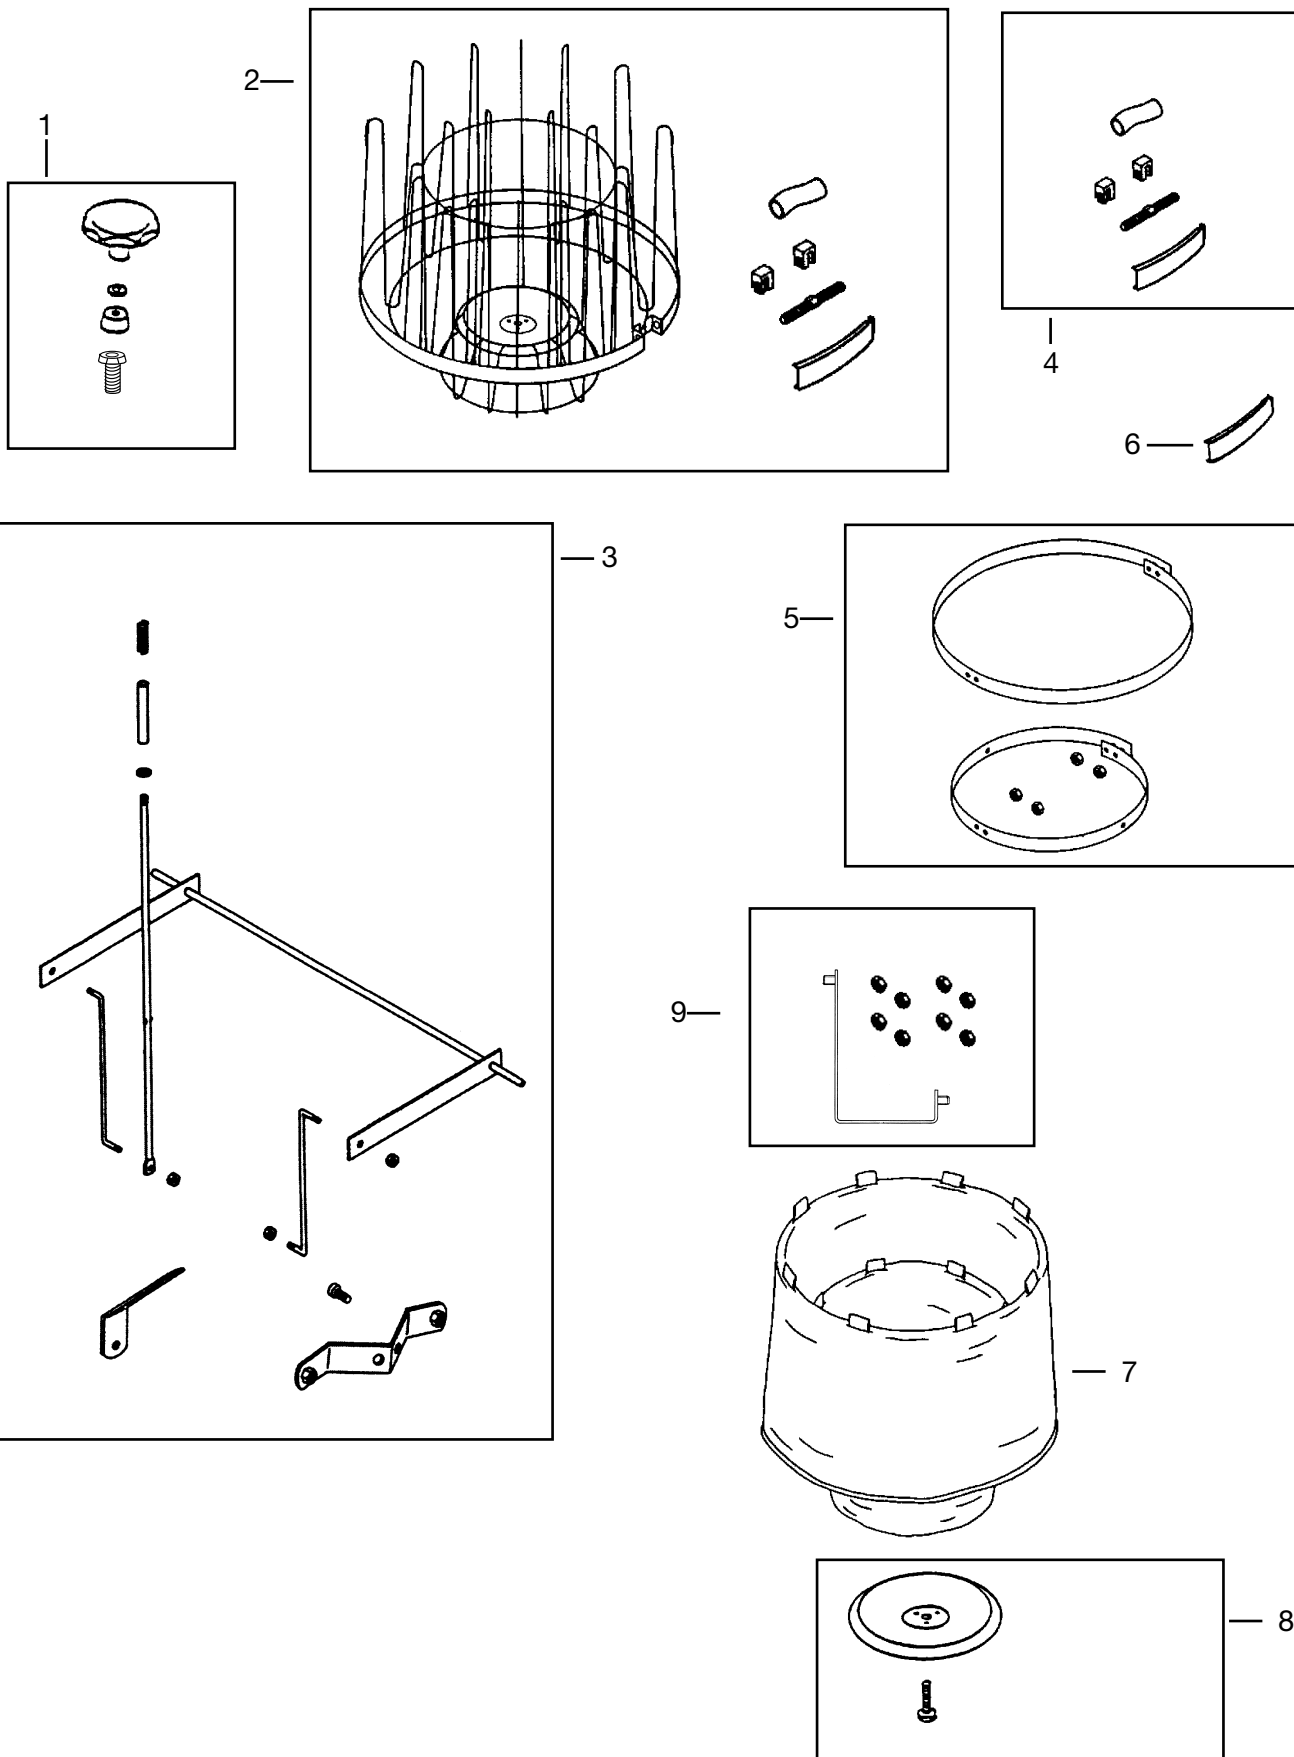

01-11	GB 833	BOOK G		
02-11	FILTER PARTS	G	9.6.3	11

Pos.	Part No.	Qty.	Desc.1	Desc.2	EAN
					005715492
>> 1	22396801	1	Shakerhandle w.nipple	Kitset	+026289
2	22400500	1	Filter frame 1.85m2		+014446
3	22402200	1	Filter shaker parts		+014675
4	22397700	1	Filterexpander complete		+013647
5	22397600	1	Filter shaker rings		+013630
6	71613800	1	Clamp for filter		+014460
7	61709100	1	Filter cotton	18500cm²	+025145
7	62048400	1	Filter gore no-stat	18500cm²	+025220
7	81904000	1	Filter gore tex pes3	18500cm²	+025183
7	82243500	1	Filter nomex	18500cm²	+025268
8	22397000	1	Filter plate		+013579
9	22397500	1	Clamp for filter		+013623

Note

>> means: New or changed ref. nos.