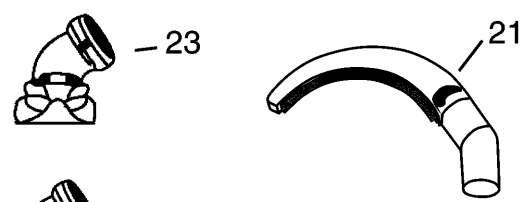

**Note**

>> means: New or changed ref. nos.

See hoses con-  
nection diagram  
for 38mm

Brushes & nozzles

Wet pick-up

Wheeled floor nozzle

Cones

Wood/plastic  
blades