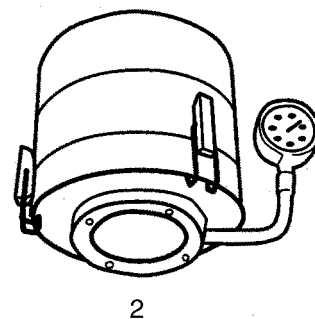

7

8

8

9

01-11	GB 833	BOOK G		
	TROLLEY PARTS	G	9.6.3	13

Item	Ref.No.	Description
1	22396500	Lowering ass. cpl.
2	22399600	Bracket for lift
3	22386600	Spring for lift
4	32211000	Holder for fixed nozzle
5	22400700	Trolley cpl.
6	22386700	Knuckle joint
7	22396700	Rubber buffer
8	22396600	Swivel wheel
9	22397300	Fixed wheel cpl.