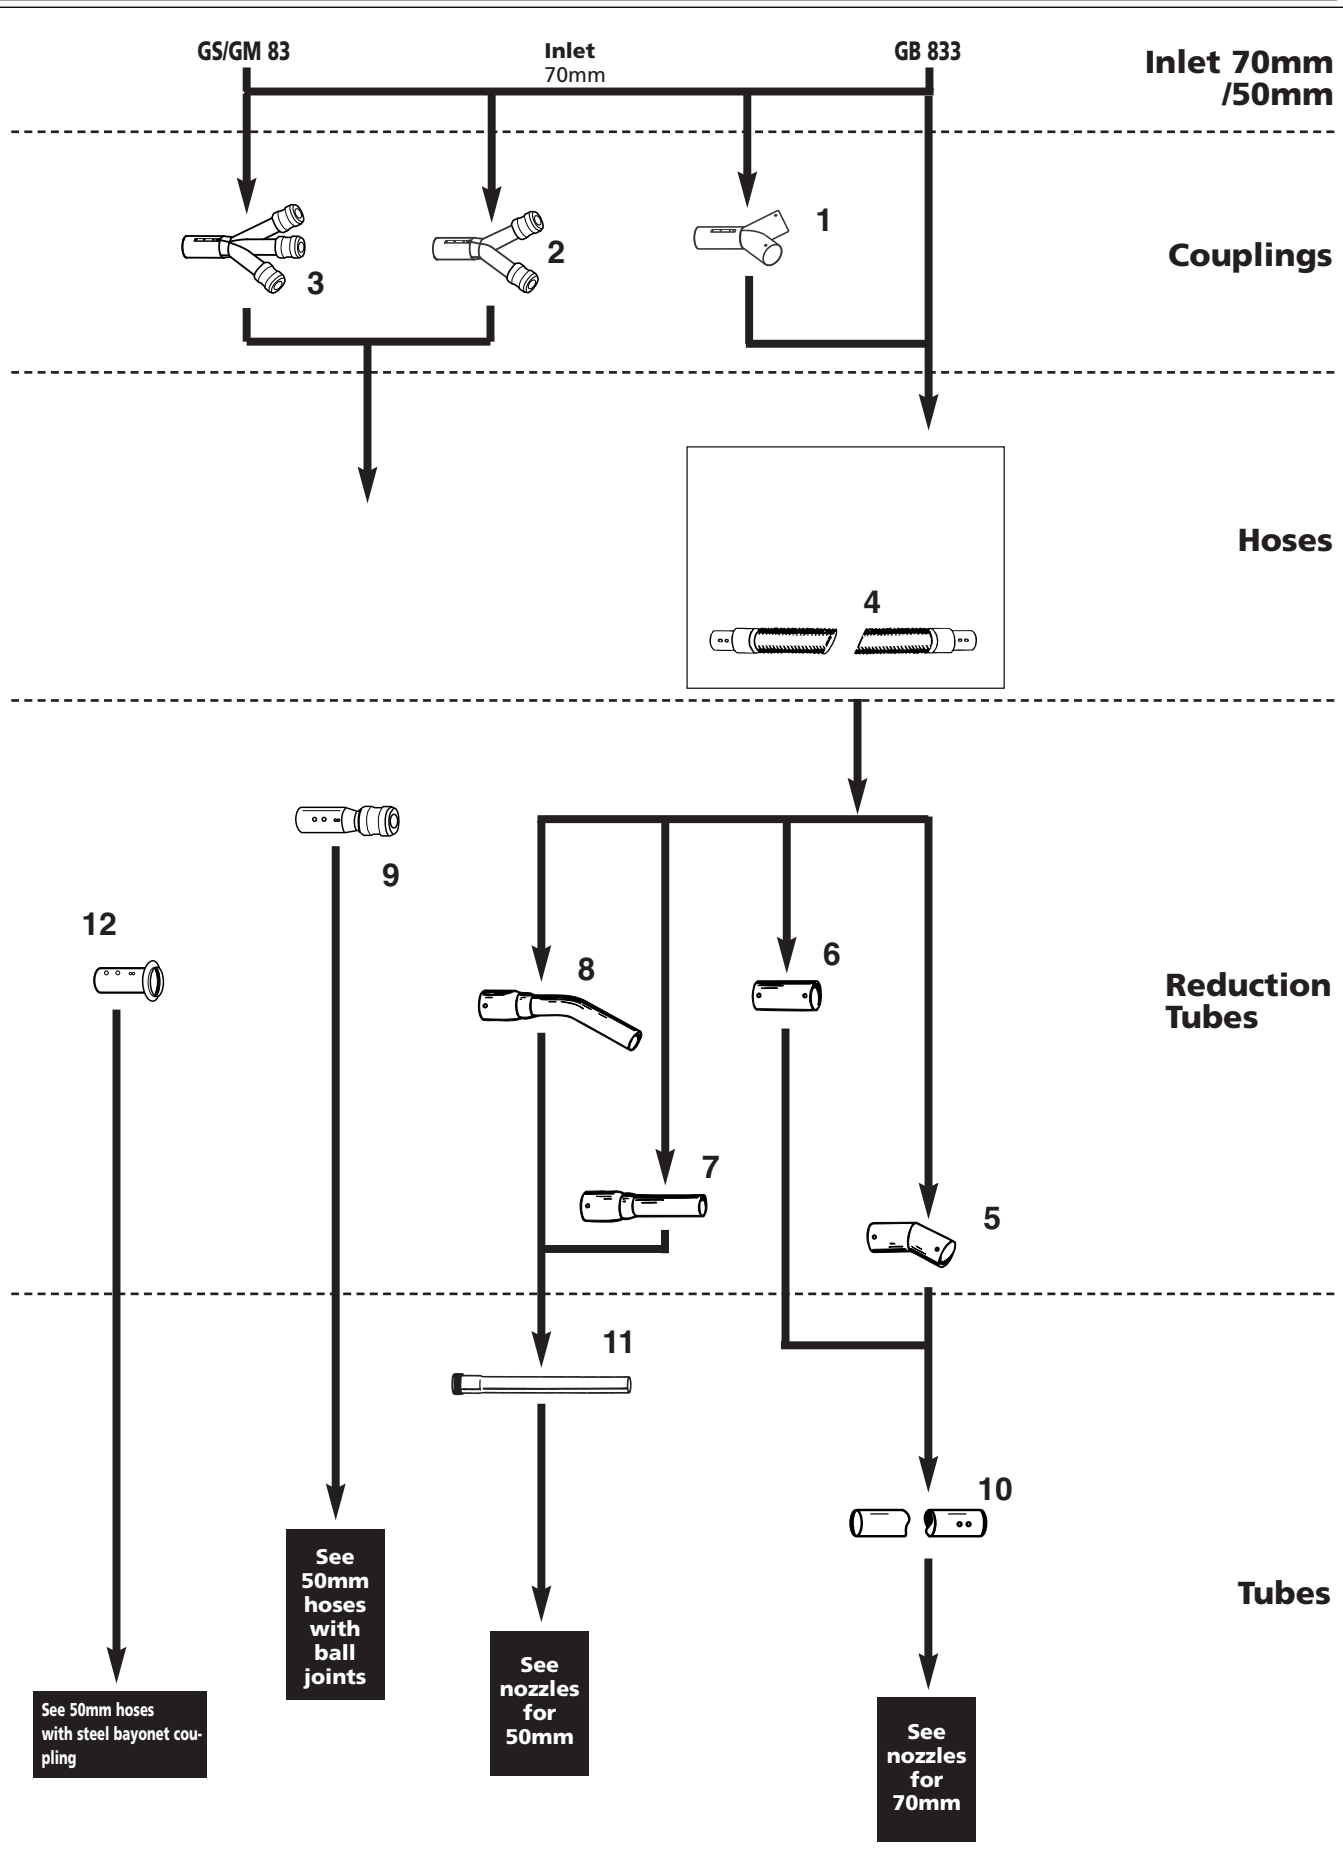

02-02	HOSES, CONNECTIONS AND TUBES, 70MM	BOOK G		
		G	9.6.3	23

Pos.	Part No.	Qty.	Desc.1	Desc.2
1	03059500	1	T-COUPLING 70MM-2X70MM	
2	03059600	1	BRANCH PIECES 70/2X50	
3	03059700	1	BRANCH "Y"PIECE 70/3X50MM	
4	03060300	1	HOSE 70MM/3M CON	MET-MET JOINTS
4	03060500	1	HOSE 70MM/5M CON	MET-MET JOINTS
4	03062000	1	HOSE 70MM/3M MET	MET-MET JOINTS
4	03063800	1	HOSE 70MM/3M CON RUB	MET-MET JOINTS
4	03063900	1	HOSE 70MM/5M CON RUB	MET-MET JOINTS
4	03067100	1	HOSE 70MM/3M ANT POLY	MET-MET JOINTS
5	03056203	1	HOSE-HOSE COUP 70MM 45 DE	
6	03056200	1	HOSE-HOSE COUP 70MM STRAI	
7	03057400	1	REDUCER 70-50MM HOSE-TUBE	
8	03056600	1	REDUCER 70-50MM HOSE-TUBE	CURVED 45 DEG
9	03057100	1	INLET-HOSE REDUC.70-50MM	INCLUDING MUFF
10	03055000	1	TUBE STRAIGHT 70MM	L=1,2M
11	10686400	1	TUBE STRAIGHT 50MM 1M	STEEL
12	03057500	1	INLET REDUCTION 70-50MM	

Note

>> means: New or changed ref. nos.