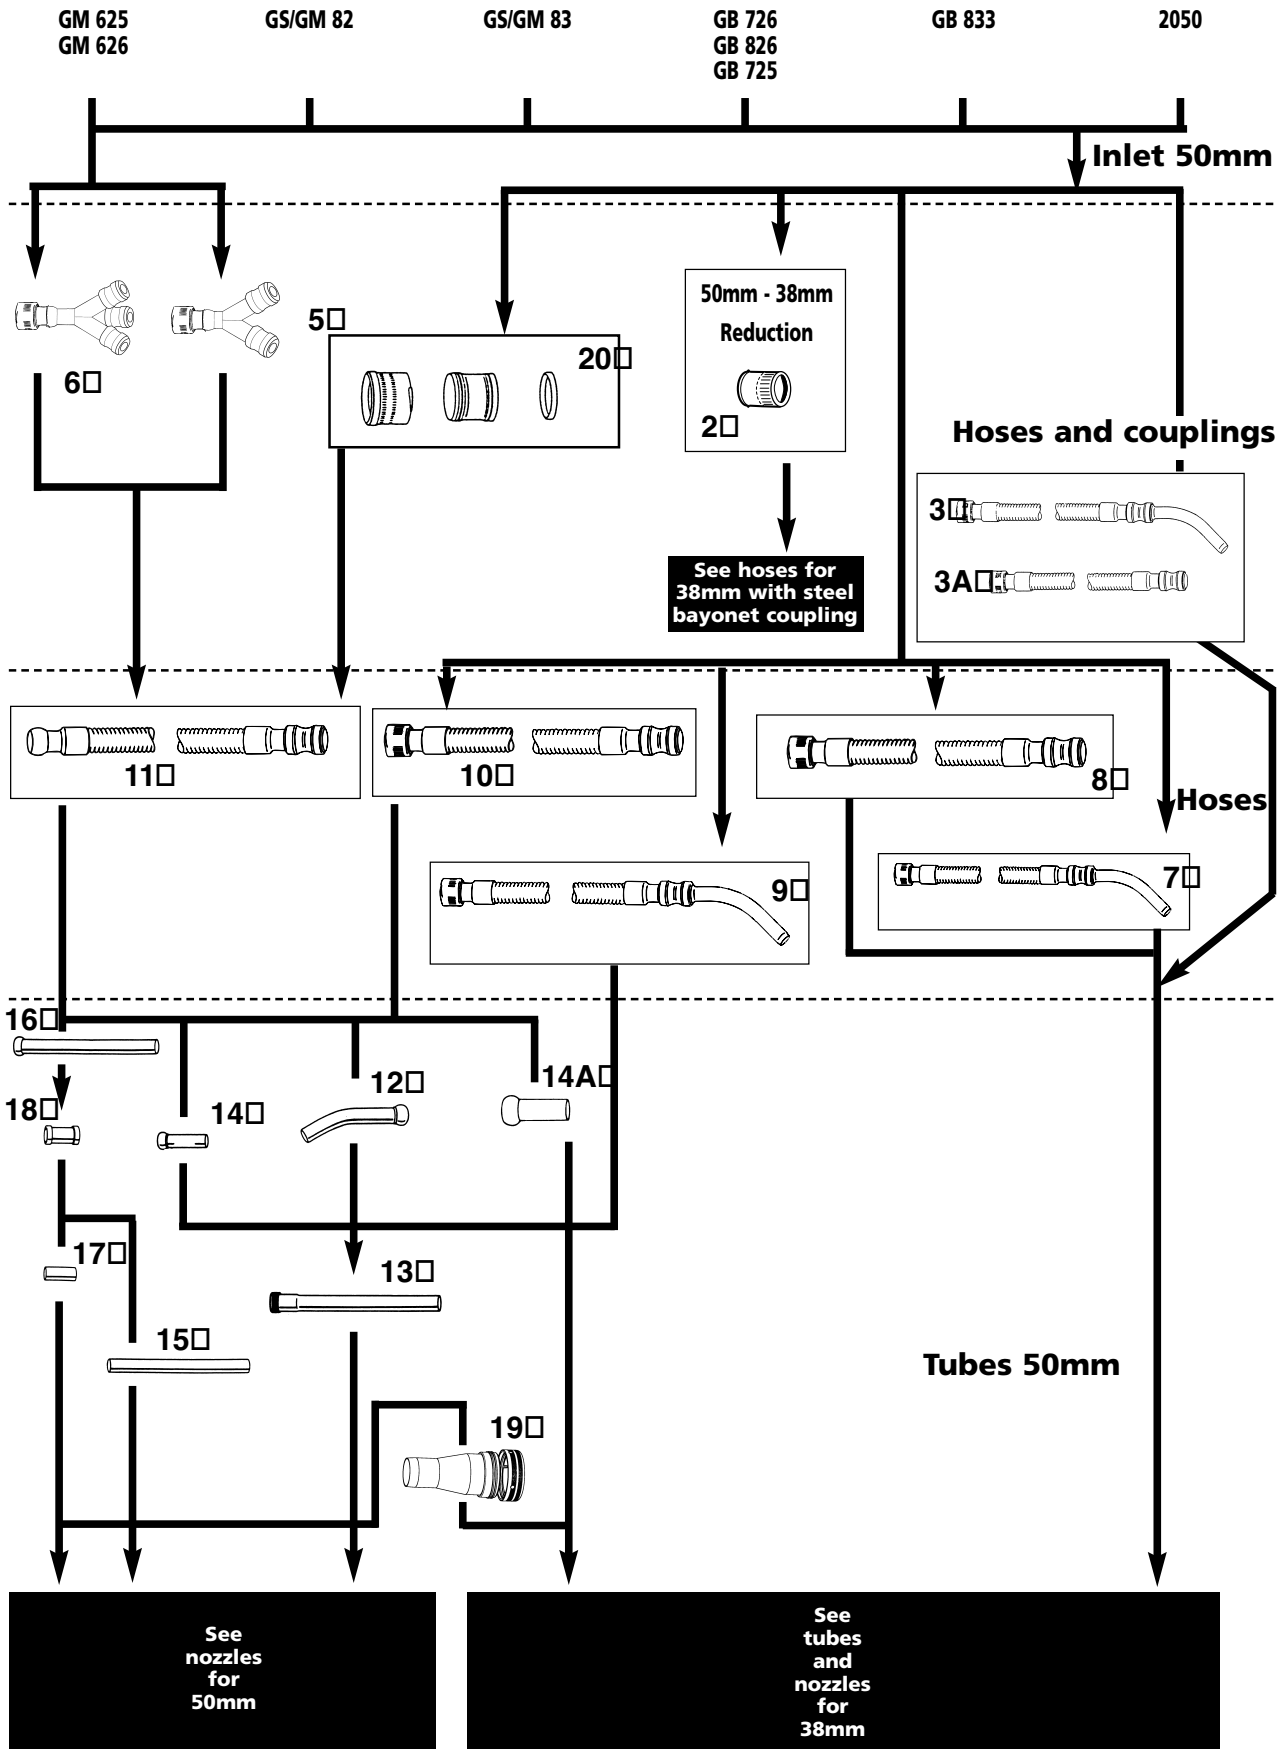

Pos.	Part No.	Qty.	Desc.1	Desc.2
2	10960900	1	REDUCER 50MM/38MM BETWEEN CONTAINER & HOSE.BAYONETS	
3	11605200	1	HOSE 50/38MM 2.6M PLASTIC BAYONET 50MM + TUBE 38MM	
3	11605500	1	HOSE 50MM/38MM 2.6M PLAST WITH STEEL BAYO + MUFF	
5	02150900	1	T-COUP. 50MM BAJONET INTO 2 X 50MM MUFFS	
6	02151000	1	T-COUP. 50MM BAYONET INTO 3 X 50MM MUFFS	
7	12167700	1	HOSE 38MM/3M PUR 50MM BAYO-38MM CURV.TUBE	
8	82184700	1	HOSE 38MM/3M PUR 50MM BAYONET + 38MM MUFFE	
9	11382000	1	HOSE 50MM/2M RUBBER WITH CURVED TUBE + MUFFE	
9	11382100	1	HOSE 50MM/3M RUBBER WITH CURVED TUBE + BAYONET	
9	11604000	1	HOSE 50MM/3M PLASTIC W BAYO + CURVED TUBE	
9	12167200	1	HOSE 50MM/3M PUR BAYO + CURVED STEEL TUBE	
9	12248000	1	HOSE 50MM/2M CON BAYO.COUP W CURVED TUBE	
9	12248200	1	HOSE 50MM/3M CONDUCTIVE CURVED TUBE + BAJONET	
9	12248400	1	HOSE 50MM/5M CONDUCTIVE BAYO COUP W CURVED TUBE	
9	12248600	1	HOSE 50MM/10M CONDUCTIVE BAYONET + CURVED TUBE	
9	12292600	1	HOSE 50MM/2M OILRESISTANT BAYO COUP + CURVED TUBE	
9	12292800	1	HOSE 50MM/3M OILRESISTANT BAYONET + CURVED TUBE	
9	12293000	1	HOSE 50MM/5M OILRESISTANT BAYONET + CURVED TUBE	
9	12293200	1	HOSE 50MM/10M OILRESIST. BAYONET + CURVED TUBE	
9	12331100	1	HOSE 50MM/2M PLAST GREY BAYO.COUP.W CURVED TUBE	
9	12331200	1	HOSE 50MM/5M PLASTIC GREY BAYO.COUP.W CURVED TUBB	
9	12331300	1	HOSE 50MM/10M PLAST GREY BAYO.COUP.W CURVED TUBB	
10	00191493	1	HOSE 50MM/10M RUBBER	W. CURVED TUBE + BAYONET
10	02156000	1	HOSE 50MM/3M METAL WITH BAYONET + MUFF	
10	10624300	1	HOSE 50MM/2M RUBBER WITH BAYO AND MUFF	
10	10629800	1	HOSE 50MM/3M RUBBER WITH BAYO AND MUFF	
10	12248100	1	HOSE 50MM/2M CONDUCTIVE WITH BAYONET + MUFF	
10	12248300	1	HOSE 50MM/3M CONDUCTIVE BAYONET + MUFF	
10	12248500	1	HOSE 50MM/5M CONDUCTIVE WITH BAYONET + MUFF	
10	12248700	1	HOSE 50MM/10M CONDUCTIVE WITH BAYONET + MUFF	
10	12256000	1	HOSE 50MM/2M PLASTIC WITH BAYONET + MUFF	
10	12256200	1	HOSE 50MM/5M PLASTIC WITH BAYONET + MUFF	
10	12256400	1	HOSE 50MM/10M PLASTIC WITH BAYONET & MUFF	
10	12292700	1	HOSE 50MM/2M OILRESISTANT WITH BAYONET + MUFF	
10	12292900	1	HOSE 50MM/3M OILRESISTANT WITH BAYONET + MUFF	
10	12293100	1	HOSE 50MM/5M OILRESISTANT WITH BAYONET + MUFF	
10	12293300	1	HOSE 50MM/10M OILRESIST. WITH BAYO AND BALL JOINT	
10	21604200	1	HOSE 50MM/3M PLASTIC BAYO COUP AND MUFF	
10	82184600	1	HOSE 50MM/3M PUR WITH BAYONET AND MUFF	
11	02158700	1	HOSE 50MM/3M METAL WITH MUFF + BALL	
11	10629700	1	HOSE 50MM/3M RUBBER BALL-MUFF	
11	10696500	1	HOSE 50MM/2M RUBBER BALL + MUFF	
11	31803200	1	HOSE 50MM/3M PLASTIC W MUFF + BALL	
11	32331400	1	HOSE 50MM/2M PLAST GREY BALL JOINT AND MUFF	
11	32331500	1	HOSE 50MM/5M PLASTIC GREY BALL JOINT AND MUFF	
11	32331600	1	HOSE 50MM/10M PLAST GREY BALL JOINT AND MUFF	
11	82246201	1	HOSE 50MM/2M CONDUCTIVE WITH BALL + MUFF	
11	82246301	1	HOSE 50MM/3M CONDUCTIVE WITH BALL + MUFF	
11	82246401	1	HOSE 50MM/10M CONDUCTIVE WITH BALL+MUFF	
11	82246501	1	HOSE 50MM/5M CONDUCTIVE WITH BALL + MUFF	
11	82290501	1	HOSE 50MM/2M OILRESISTANT WITH BALL + MUFF	
11	82290601	1	HOSE 50MM/3M OILRESISTANT WITH BALL + MUFF	
11	82290701	1	HOSE 50MM/5M OILRESISTANT WITH BALL + MUFF	
11	82290801	1	HOSE 50MM/10M OILRESISTAN WITH BALL AND MUFF	
11	82344900	1	HOSE 50MM/3M PUR W. BALL AND MUFF	
12	10624400	1	TUBE CURVED 50MM	
13	10686400	1	TUBE STRAIGHT 50MM 1M	STEEL
14	10645800	1	TUBE STRAIGHT 50MM 190MM	
15	80652700	1	TUBE STRAIGHT 38MM L=1M ALU.W.SPRING LOCK	
16	80691600	1	NON-METALLIC TUBE 50MM/1M	
17	80649300	1	TUBE 50MM NON METAL L=0,12M	
18	80691300	1	TUBE CONNECTOR 50MM	
19	82294100	1	REDUCTION TUBE 38/50MM USE BETWEEN TWO TUBES	
14A	21317200	1	REDUCTION TUBE 38-50MM STEEL	
20	22344200	1	STEEL BAYONET COUPL 50MM KIT	

Note