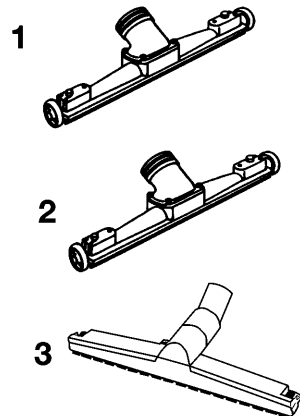

Wheeled floor nozzle