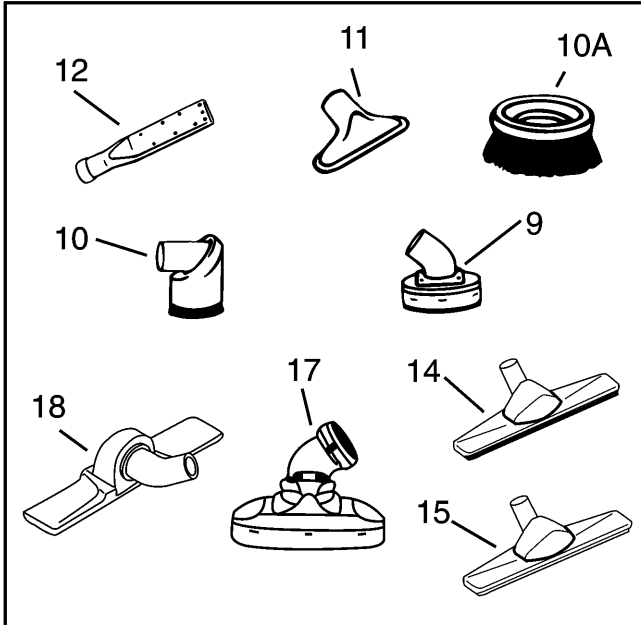

**Note**

>> means: New or changed ref. nos.

See hoses con-  
nection diagram  
for 38mm

Brushes & nozzles

Wet pick-up

Wheeled floor nozzle

Cones

Wood/plastic  
blades