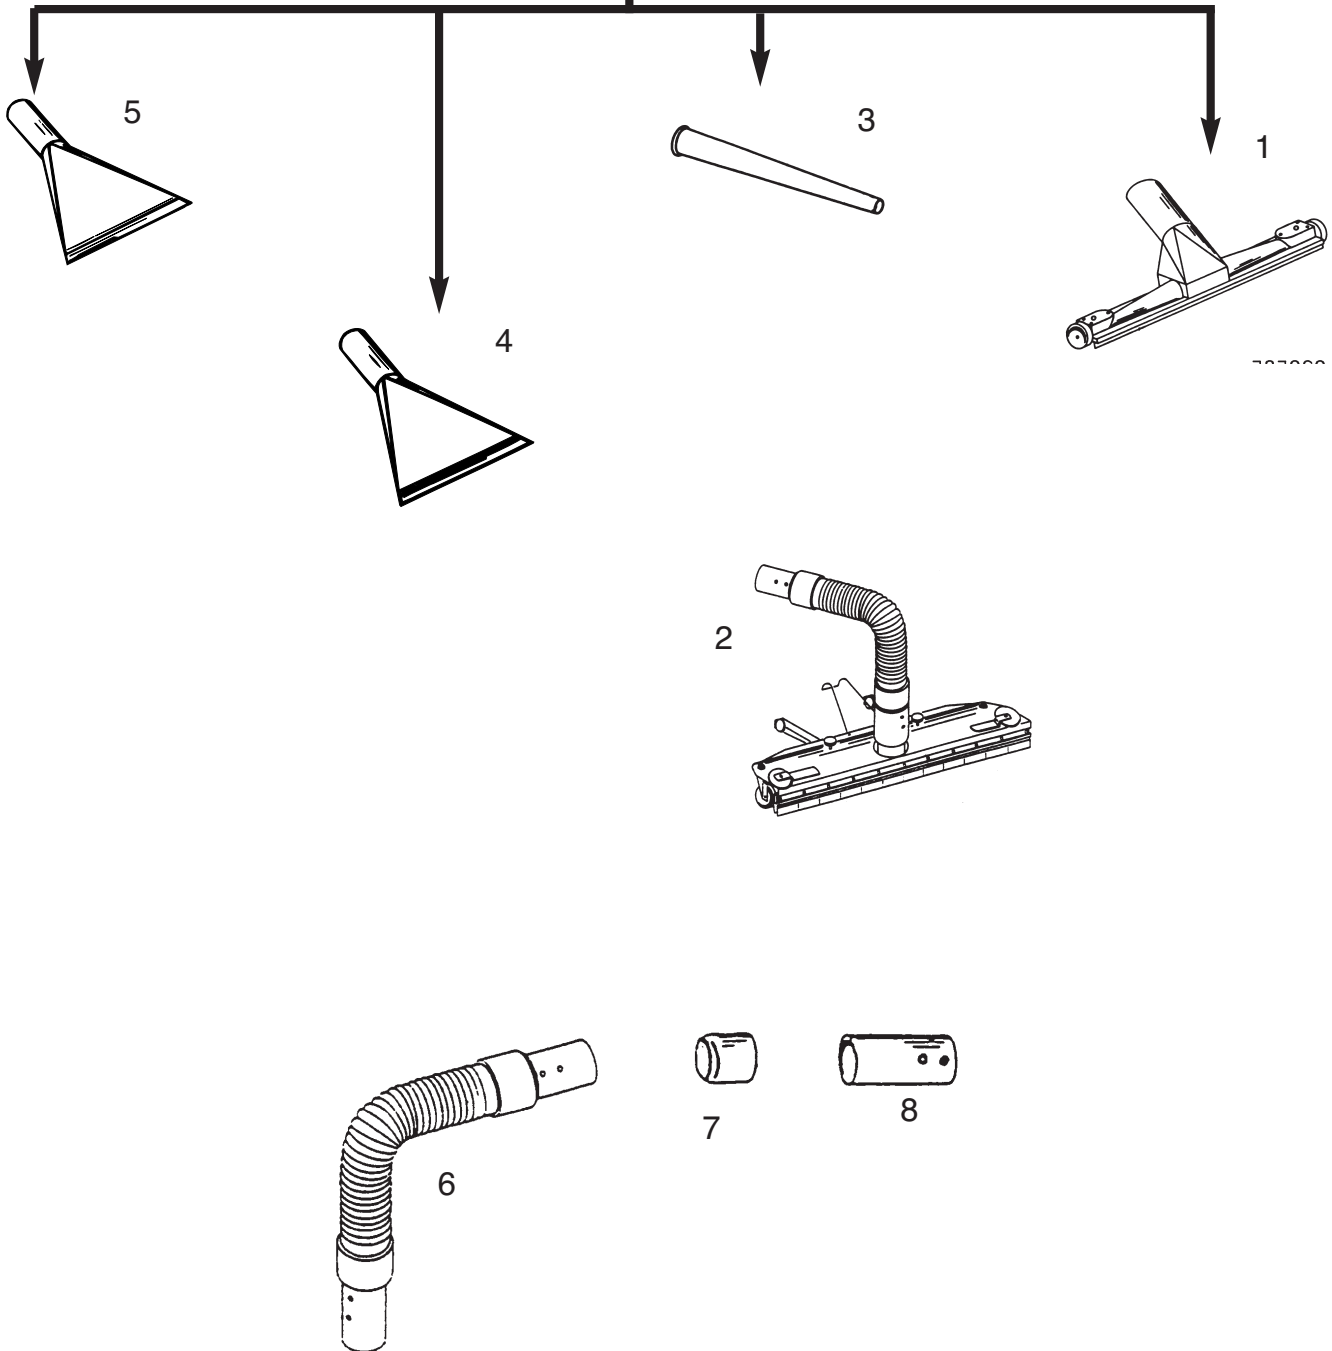

See hoses con-
nection
diagram
for 70mm
inlet

02-02	NOZZLES 70 MM	BOOK G		
		G	9.6.3	25

Pos.	Part No.	Qty.	Desc.1	Desc.2
1	03058500	1	WHEELED FLOOR NOZZLE INLET 70MM 500MM	
2	03058300	1	FIXED FLOOR NOZZLE 750MM	FOR GB 833/933
3	03058000	1	NOZZLE CONE BLACK 400MM	INLET 70MM
4	03058100	1	FISH TAIL NOZZLE 350X25MM	INLET 70MM
5	03058200	1	FISH TAIL NOZZLE 250X40MM	INLET 70MM
6	03063605	1	HOSE 0,45M/70MM KPL.	F/ 03058300
7	03066100	1	RING F.70MM TUBECOUPLING	
8	03056000	1	HOSE CONNECTOR TUBE 70MM	

Note

>> means: New or changed ref. nos.