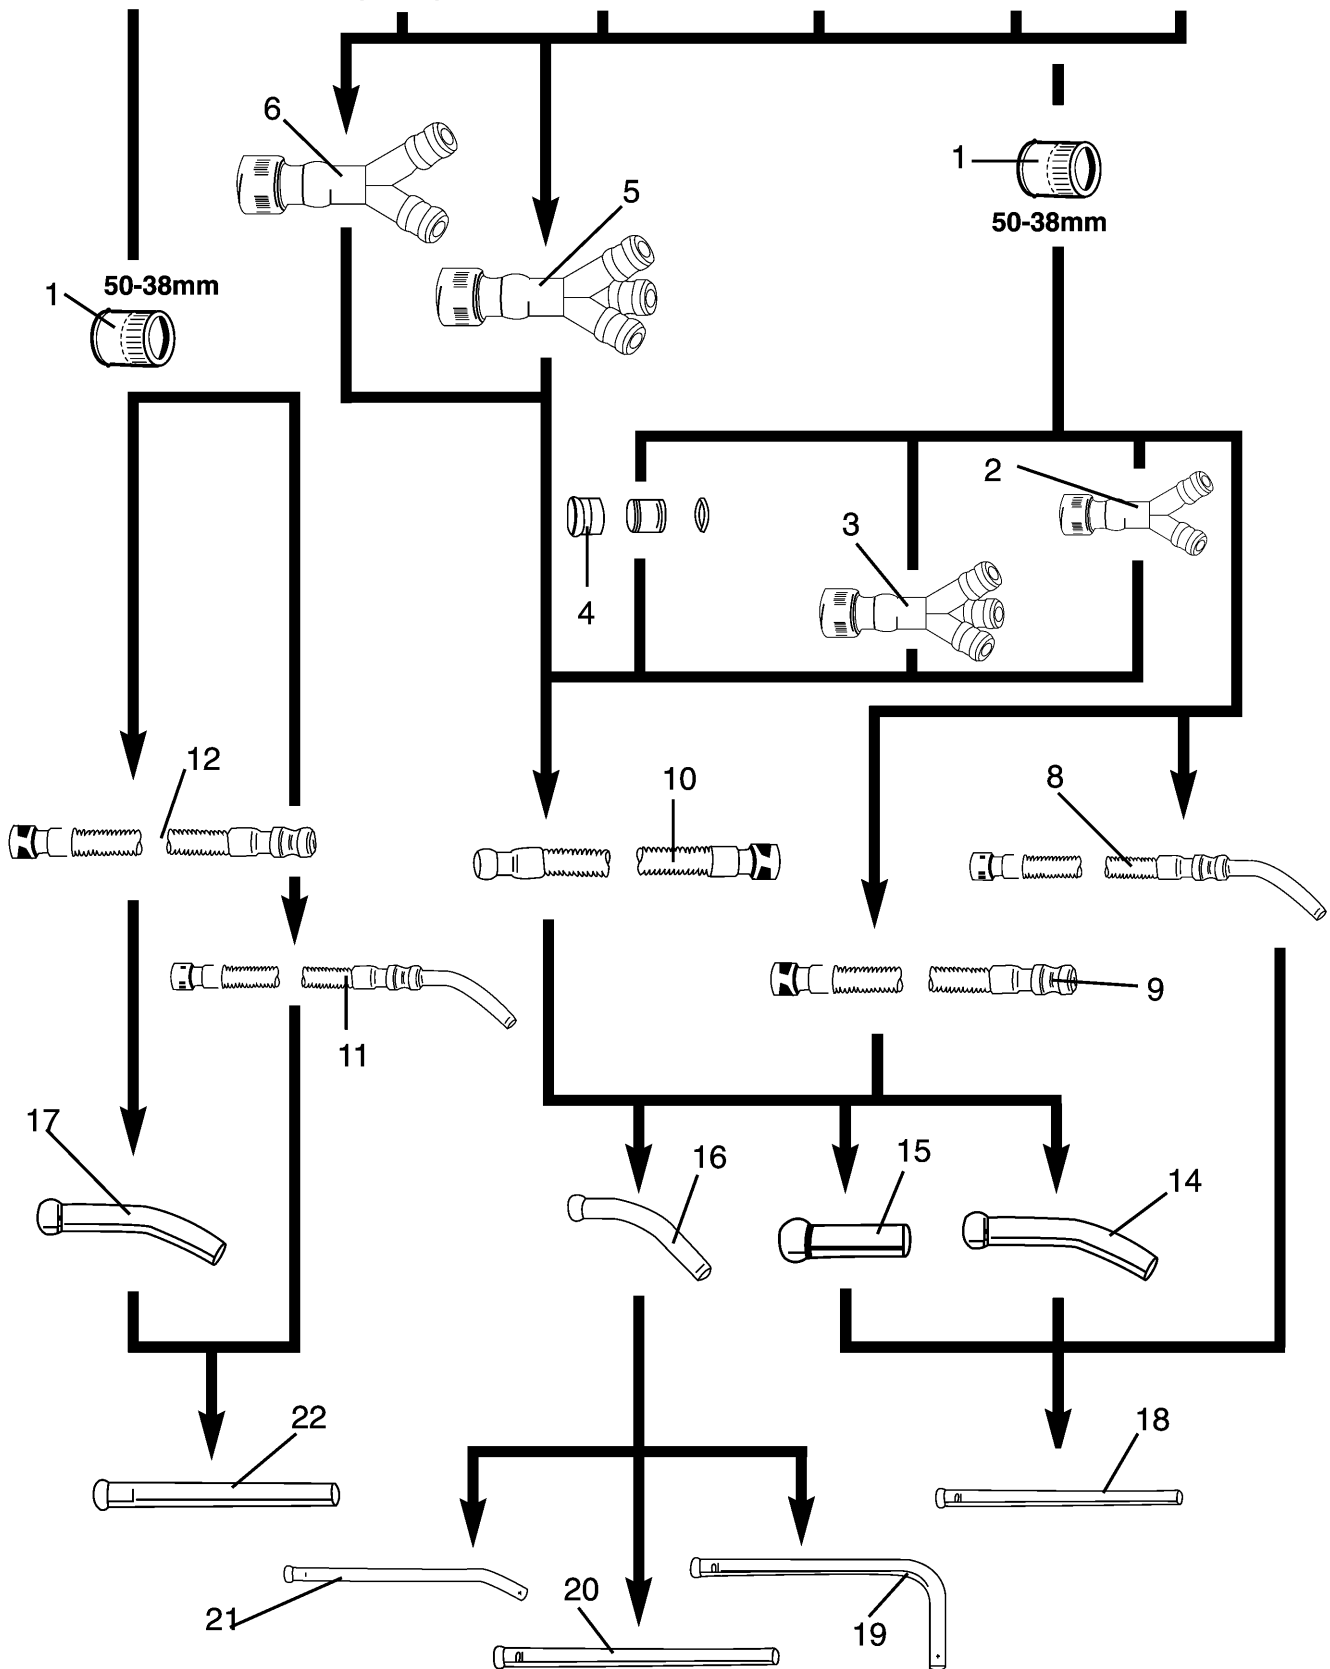

G 9.6.3 30

IW 2050

GB 726
GB 826
GB 725

GB 833

GS/GM 83

GS/GM 82

GM 625
GM 626

02-02	HOSE CONNECTION DIAGRAM STEEL/BRASS BAYONET 38MM	BOOK G		
03-02		G	9.6.3	31

Pos.	Part No.	Qty.	Desc.1	Desc.2
1	10960900	1	REDUCER 50MM/38MM BETWEEN CONTAINER & HOSE.BAYONETS	
3	22329700	1	BRASS BAYONET COUPL. 38MM KIT	
3	22329900	1	STEEL BAYONET COUPL. 38MM KIT	
5	02151300	1	T-COUP. 50MM BAYONET INTO 2 X 38MM MUFFS	
6	02150800	1	T-COUP. 50MM BAYONET INTO 3 X 38MM MUFFS	
7	10960900	1	REDUCER 50MM/38MM BETWEEN CONTAINER & HOSE.BAYONETS	
8	11381600	1	HOSE 38MM/2M RUBBER WITH CURVED TUBE + BAYONET	
8	11381700	1	HOSE 38MM/3M RUBBER CURVED TUBE + BAYONET	
8	11602500	1	HOSE 38MM/2M PLASTIC W. CURVED TUBE + BAYONET	
8	11603000	1	HOSE 38MM/3M PLASTIC W. CURVED TUBE + BAYONET	
8	12247000	1	HOSE 38MM/2M CONDUCTIVE WITH BAYONET +CURVED TUBE	
8	12247200	1	HOSE 38MM/3M CONDUCTIVE CURVED TUBE + BAYONET	
8	12247400	1	HOSE 38MM/5M CONDUCTIVE CURVED TUBE + BAYONET	
8	12247600	1	HOSE 38MM/10M CONDUCTIVE COMP.W.CURV. TUBE + BAYO	
8	12291000	1	HOSE 38MM/2M OILRESIST. COMP.CURV TUBE + BAYONET	
8	12291400	1	HOSE 38MM/3M OILRESIST. CURVED TUBE + BAYONET	
8	12291800	1	HOSE 38MM/5M OILRESISTANT CURVED TUBE + BAYONET	
8	12292200	1	HOSE 38MM/10M OILRESIS.PL COMP.CURV TUBE + BAYONET	
8	12292200	1	HOSE 38MM/10M OILRESIS.PL COMP.CURV TUBE + BAYONET	
8	82343400	1	HOSE 38MM/50M NONCON. W. STEEL BAYO+ BENT TUBE	
9	03067800	1	TRANSPARENT HOSE 3M/38 MM	
9	11343300	1	HOSE 38MM/2M RUBBER WITH BAYO AND MUFF	
9	11343500	1	HOSE 38MM/3M RUBBER WITH BAYONET AND MUFF	
9	12247100	1	HOSE 38MM/2M CONDUCTIVE STEEL BAYONET + MUFF	
9	12247300	1	HOSE 38MM/3M CONDUCTIVE BAYONET/+ MUFF	
9	12247500	1	HOSE 38MM/5M CONDUCTIVE STEEL BAYONET + MUFF	
9	12247700	1	HOSE 38MM/10M CONDUCT.PL. STEEL BAYO + MUFF	
9	12255400	1	HOSE 38MM/5M PLASTIC BAYONET + MUFF	
9	12255800	1	HOSE 38MM/10M PLASTIC WITH BAYONET AND MUFF	
9	12291100	1	HOSE 38MM/2M OILRESIST.PL WITH BAYONET + MUFF	
9	12291500	1	HOSE 38MM/3M OILRESIST WITH BAYONET + MUFF	
9	12291900	1	HOSE 38MM/5M OILRESISTANT WITH BAYONET + MUFF	
9	12292300	1	HOSE 38MM/10M OILRESIS WITH BAYONET + MUFF	
9	21602700	1	HOSE 38MM/2M PLASTIC WITH BAYONET + MUFF	
9	21603200	1	HOSE 38MM/3M PLASTIC WITH BAYONET AND MUFF	
10	11343700	1	HOSE 38MM/2M RUBBER BALL JOINT + MUFF	
10	11343900	1	HOSE 38MM/3M RUBBER BALL JOINT + MUFF	
10	31802600	1	HOSE 38MM/2M PLASTIC WITH BALL JOINT AND MUFF	
10	31803100	1	HOSE 38MM/3M PLASTIC WITH BALL JOINT AND MUFF	
10	82245201	1	HOSE 38MM/2M CONDUCTIVE WITH BALL + MUFF	
10	82245301	1	HOSE 38MM/3M CONDUCTIVE WITH BALL + MUFF	
10	82290101	1	HOSE 38MM/2M OILRESISTANT WITH BALL + MUFF	
10	82290201	1	HOSE 38MM/3M OILRESISTANT WITH BALL + MUFF	
10	82290301	1	HOSE 38MM/5M OILRESISTANT WITH BALL + MUFF	
10	82290401	1	HOSE 38MM/10M OILRESISTAN WITH BALL + MUFF	
10	82343600	1	HOSE 38MM/5M PLAST GREY WITH MUFF AND BALL	
10	82343700	1	HOSE 38MM/10M PLAST GREY WITH MUFF AND BALL	
11	11810200	1	HOSE 38MM/2M PLAST BRASS BAYO. + ALU.CURVED TUBE	
11	11810400	1	HOSE 38MM/3M PLASTIC BRASS BAYO - CURVED TUBE	
12	21810100	1	HOSE 38MM/2M PLASTIC W.BRASS BAYO AND MUFF	
12	21810300	1	HOSE 38MM/3M PLASTIC W. BRASS BAYONET + MUFF	
14	10944000	1	CURVED TUBE 38MM STEEL WITH BALL	
15	10984600	1	STRAIGHT TUBE 38MM STEEL WITH BALL	
16	11339800	1	TUBE CURVED 38MM ALU BALL WITH SPRING LOCK	
17	71917000	1	CURVED TUBE 38MM STAINLESS STEEL WITH BALL	
18	11027200	1	STEEL TUBE CHROME L=560 D 38	
19	10967000	1	TUBE 90DEG. L=0,82M ALU WITH SPRING LOCK	
20	10961200	1	TUBE 1000/38 MM WITH SPRING LOCK	
21	11297400	1	TUBE BEND 90DEG 38MM L=1M ALU W SPRING LOCK	
22	11916000	1	TUBE 38MM X 630MM SS	

Note

>> means: New or changed ref. nos.