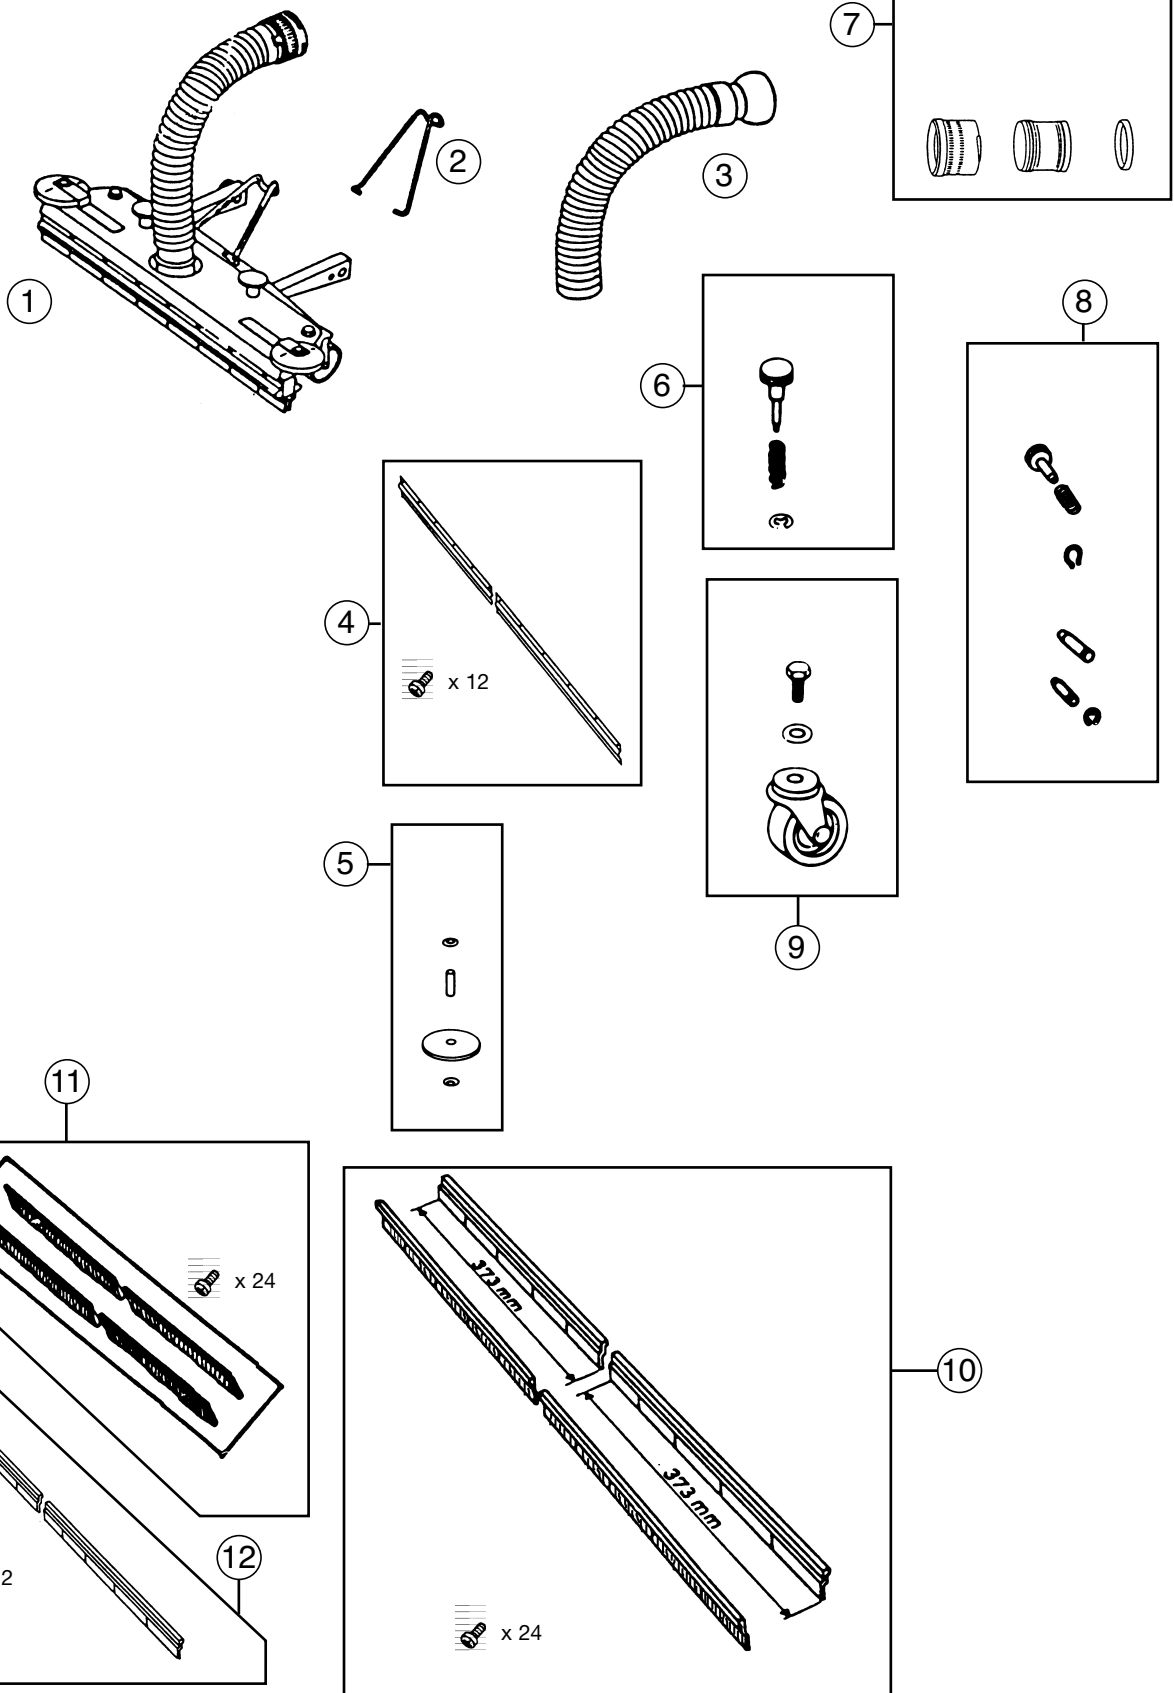

02-02	GS/GM 83-GB 733-GB 833	BOOK G		
	Fixed floor nozzle	G	9.6.3	21

Pos.	Part No.	Qty.	Desc.1	Desc.2
1	11372900	1	NOZZLE 750MM-4 RUB. LIPS FOR GS/GM 83+GB733/833	
1	12294600	1	NOZZLE FIXED FLOOR 50MM 750MM 2XBRUSH 2XBLADES	
2	71355100	1	LIFTING HOOK FOR NOZZLE	
3	61732900	1	HOSE FIXED FLOOR NOZZLE 570MM	
4	22402800	1	TWO BRUSH/LIP HOLDERS FOR NOZZLES KIT	
5	22386800	1	KIT BUMPERWHEEL FOR FIXED NOZZLE (FEX 11372900)	
6	22384600	1	ADJUSTMENT SCREW FOR NOZZ NOZZLE	
7	22344200	1	STEEL BAYONET COUPL 50MM KIT	
8	22386900	1	NOZZLE ATTACHMENT + AXEL	KIT, (F. FEX 11372900)
9	22384800	1	WHEEL KIT FOR NOZZLE & WAGON	
10	22295400	1	2 BRUSHES + 2 RUB BLADES FIXED FLOOR NOZZLE 750MM	
11	21669600	1	BRUSH SET 4 PCS KIT F/FIXED FLOORNOZZLE 750MM	
12	22402900	1	NOTCHED RUBBER LIPS FOR NOZZLE KIT	

Note

>> means: New or changed ref. nos.