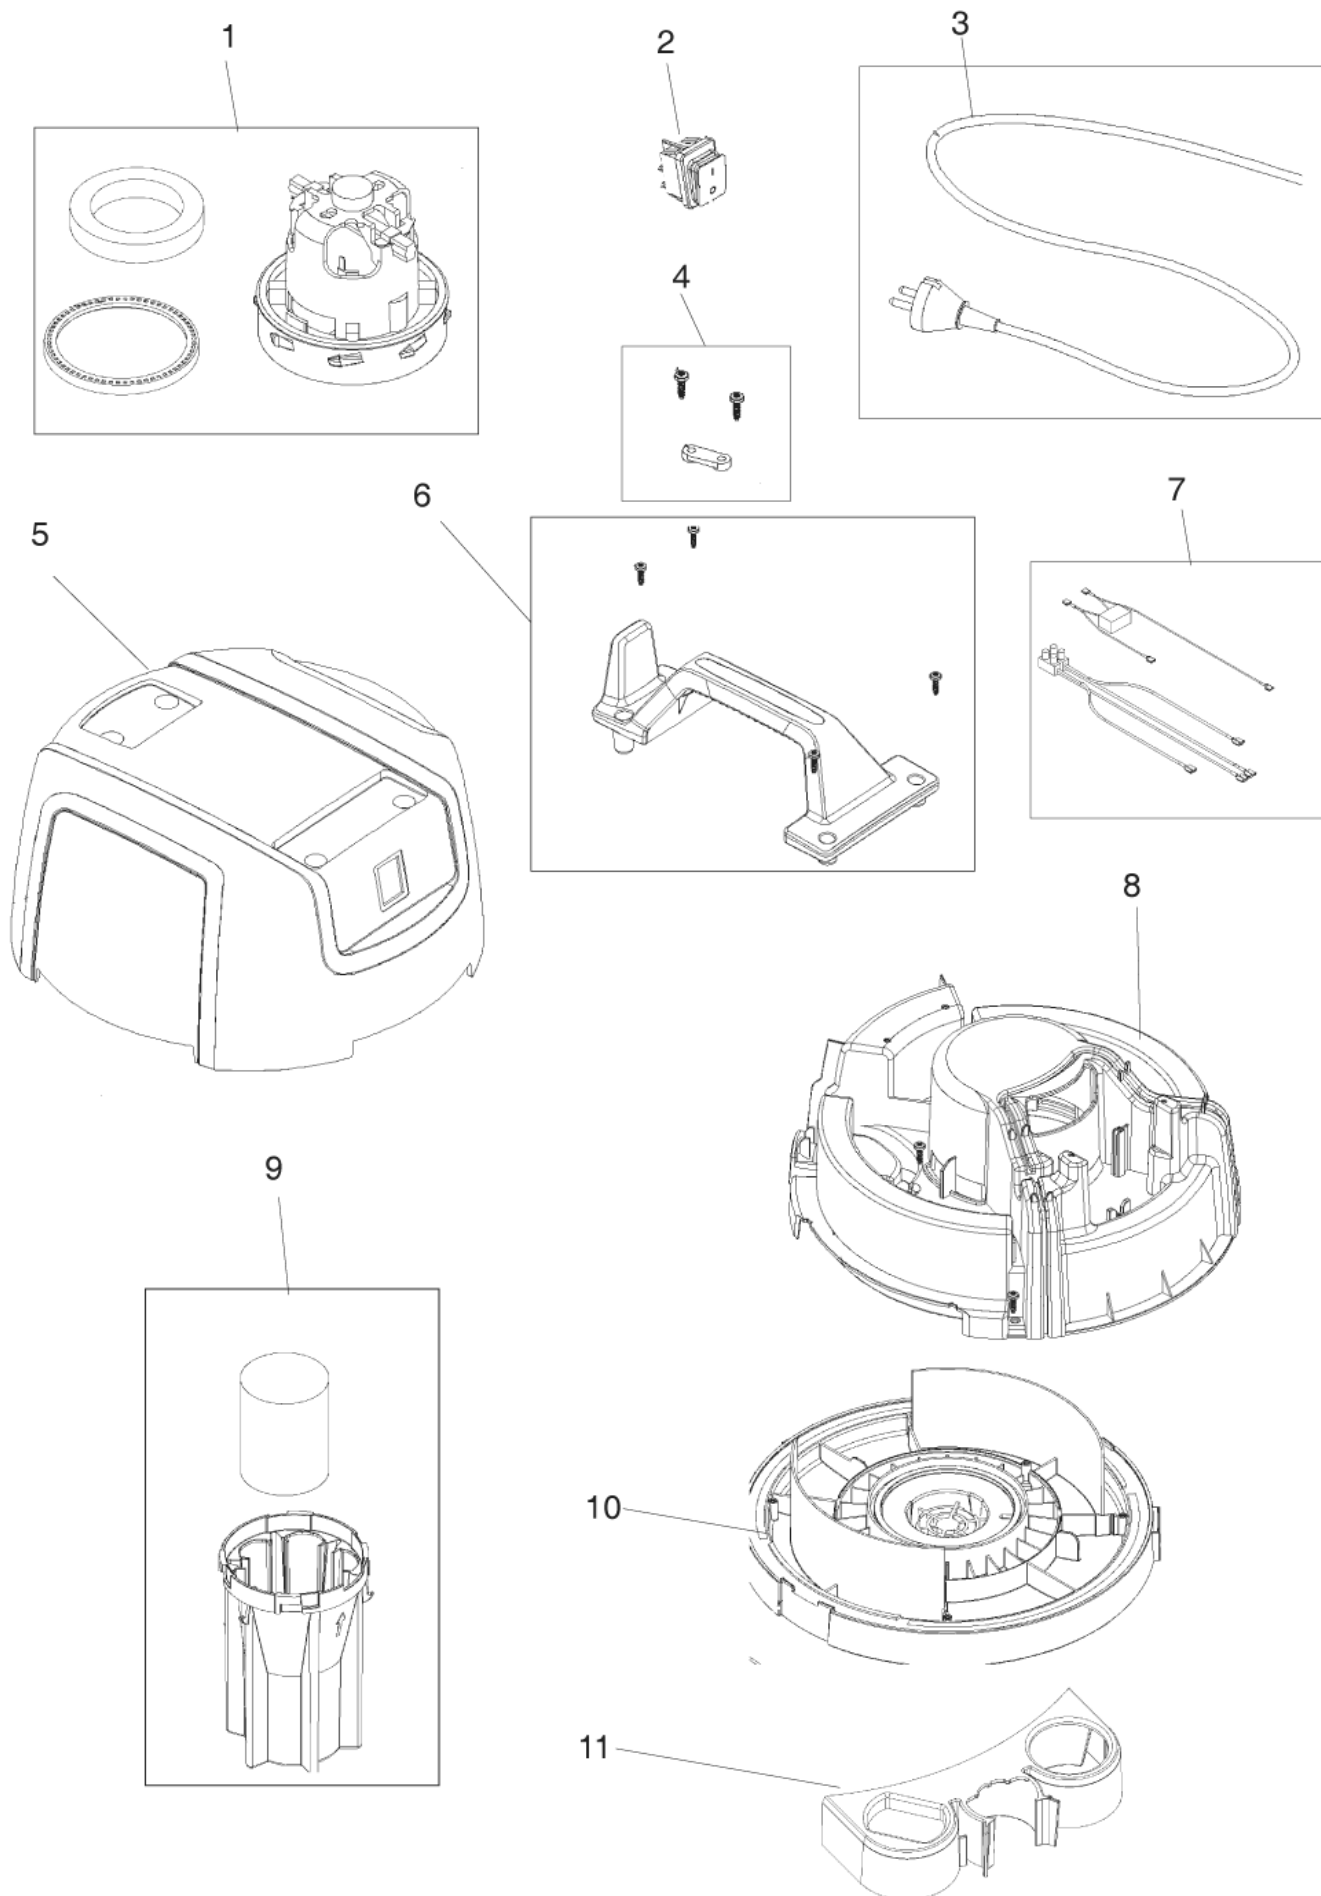

Motor top WD3

MAXXIWD 3, MAXXIWD 7

30-11-2012

StyMiste ID
MAXXIWD3702

3

Motor top WD3

MAXXI WD 3, MAXXI WD 7

30-11-2012

StyMiste ID
MAXXIWD3/02

4

Pos	Vare nr.	Ant	Beskrivelse	
0	140 9583 010	1	CARTON GWD 335	box
1	140 8689 500	1	EI-Motor Kompl. 220-240V	GASKETS INCL.
1	140 8689 510	1	Fan Unit Bp 100-120V	GASKETS INCL.
2	107404540	1	Kontakt (0-1)	
3	12003805	1	CORD SET JP CPL. L 15M	
3	12222501	1	Kit For Netledning 10M Eu	
3	12222503	1	CORD SET UK L 10M	
3	12222506	1	CORD SET AU/NZ L 10M	
4	140 6560 500	1	ANTI STRAIN CLIP	SCREWS INCL.
5	140 8668 500	1	COVER TOP GWD 300 SERIES BLACK	SCREWS INCL.
6	140 8651 510	1	Håndtag F. Maxxi Wd	SCREWS INCL.
7	140 7042 500	1	Ledninger F. Maxxi Wd 3	
8	140 8653 500	1	COVER FAN UNIT	
9	140 8680 500	1	Kurv M. Fly der	
10	140 8664 510	1	Chassi F. Maxxi Wd	
11	140 8698 510	1	Tilbehørholder Maxxi Wd