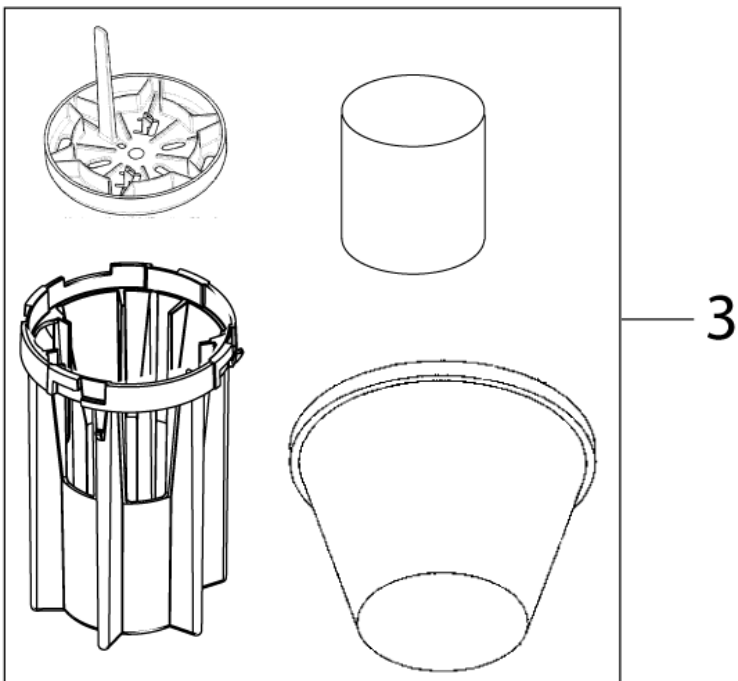

Filter and dustbags

MAXXIWD 3, MAXXIWD 7

30-11-2012

StyMiste ID
MAXXIWD3716

17

Filter and dustbags

MAXXIWD 3, MAXXIWD 7

30-11-2012

StyMiste ID
MAXXIWD3/16

18

Pos	Vare nr.	Ant	Beskrivelse	
1	147 0745 010	1	Støvposer 3 Stk.	FOR WD 3
1	147 0746 010	1	Støvpose 3Stk	FOR WD 7
3	140 8658 500	1	Filter Pose	Wet & Dry filter, for WD 3
3	140 8658 530	1	Filterpose Våd	Wet filter, for WD 3
3	140 9512 500	1	Filter Incl. Fly der	Wet & Dry filter, for WD 7
3	140 9512 510	1	Filterpose	Wet filter, for WD 7
4	140 8686 500	1	Filter Cartridge GD 320, GWD 300-Series	FOR ALL MODELS
5	140 8682 500	1	Motor Filter	FOR ALL MODELS