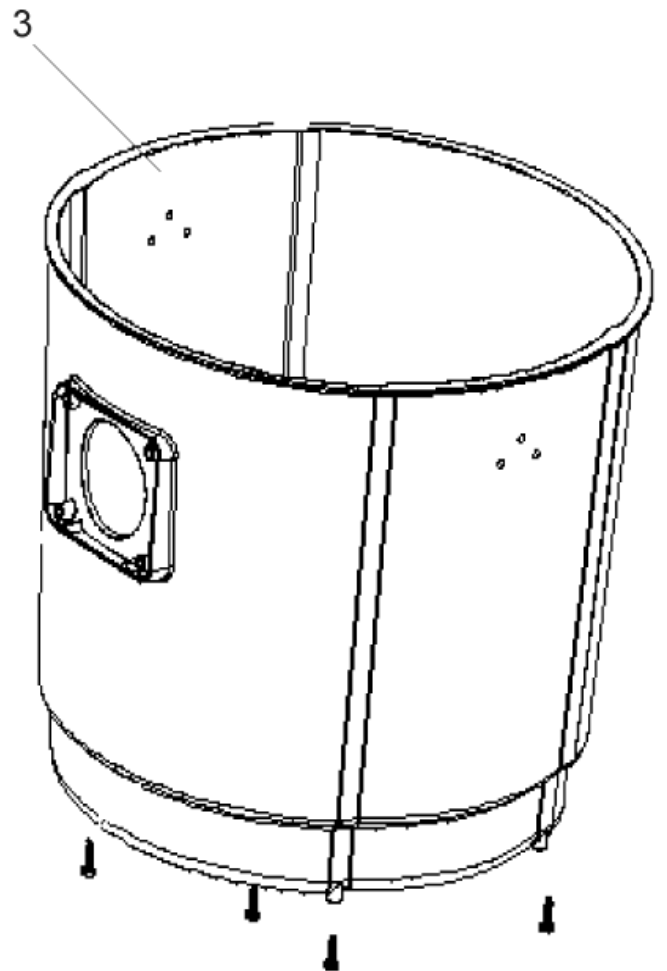

Container WD3

MAXXIWD 3, MAXXIWD 7

30-11-2012

StyMiste ID
MAXXIWD3708

9

Container WD3

MAXXIWD 3, MAXXIWD 7

30-11-2012

StyMiste ID
MAXXIWD3708

10

Pos	Vare nr.	Ant	Beskrivelse
1	147 0715 500	1	Slangeindgang Maxxi Wd 3
2	140 8691 520	1	Snaplås F. Maxxi Wd 3
3	140 8672 530	1	CONTAINER 35L BLUE ALTO SCREWS INCL.