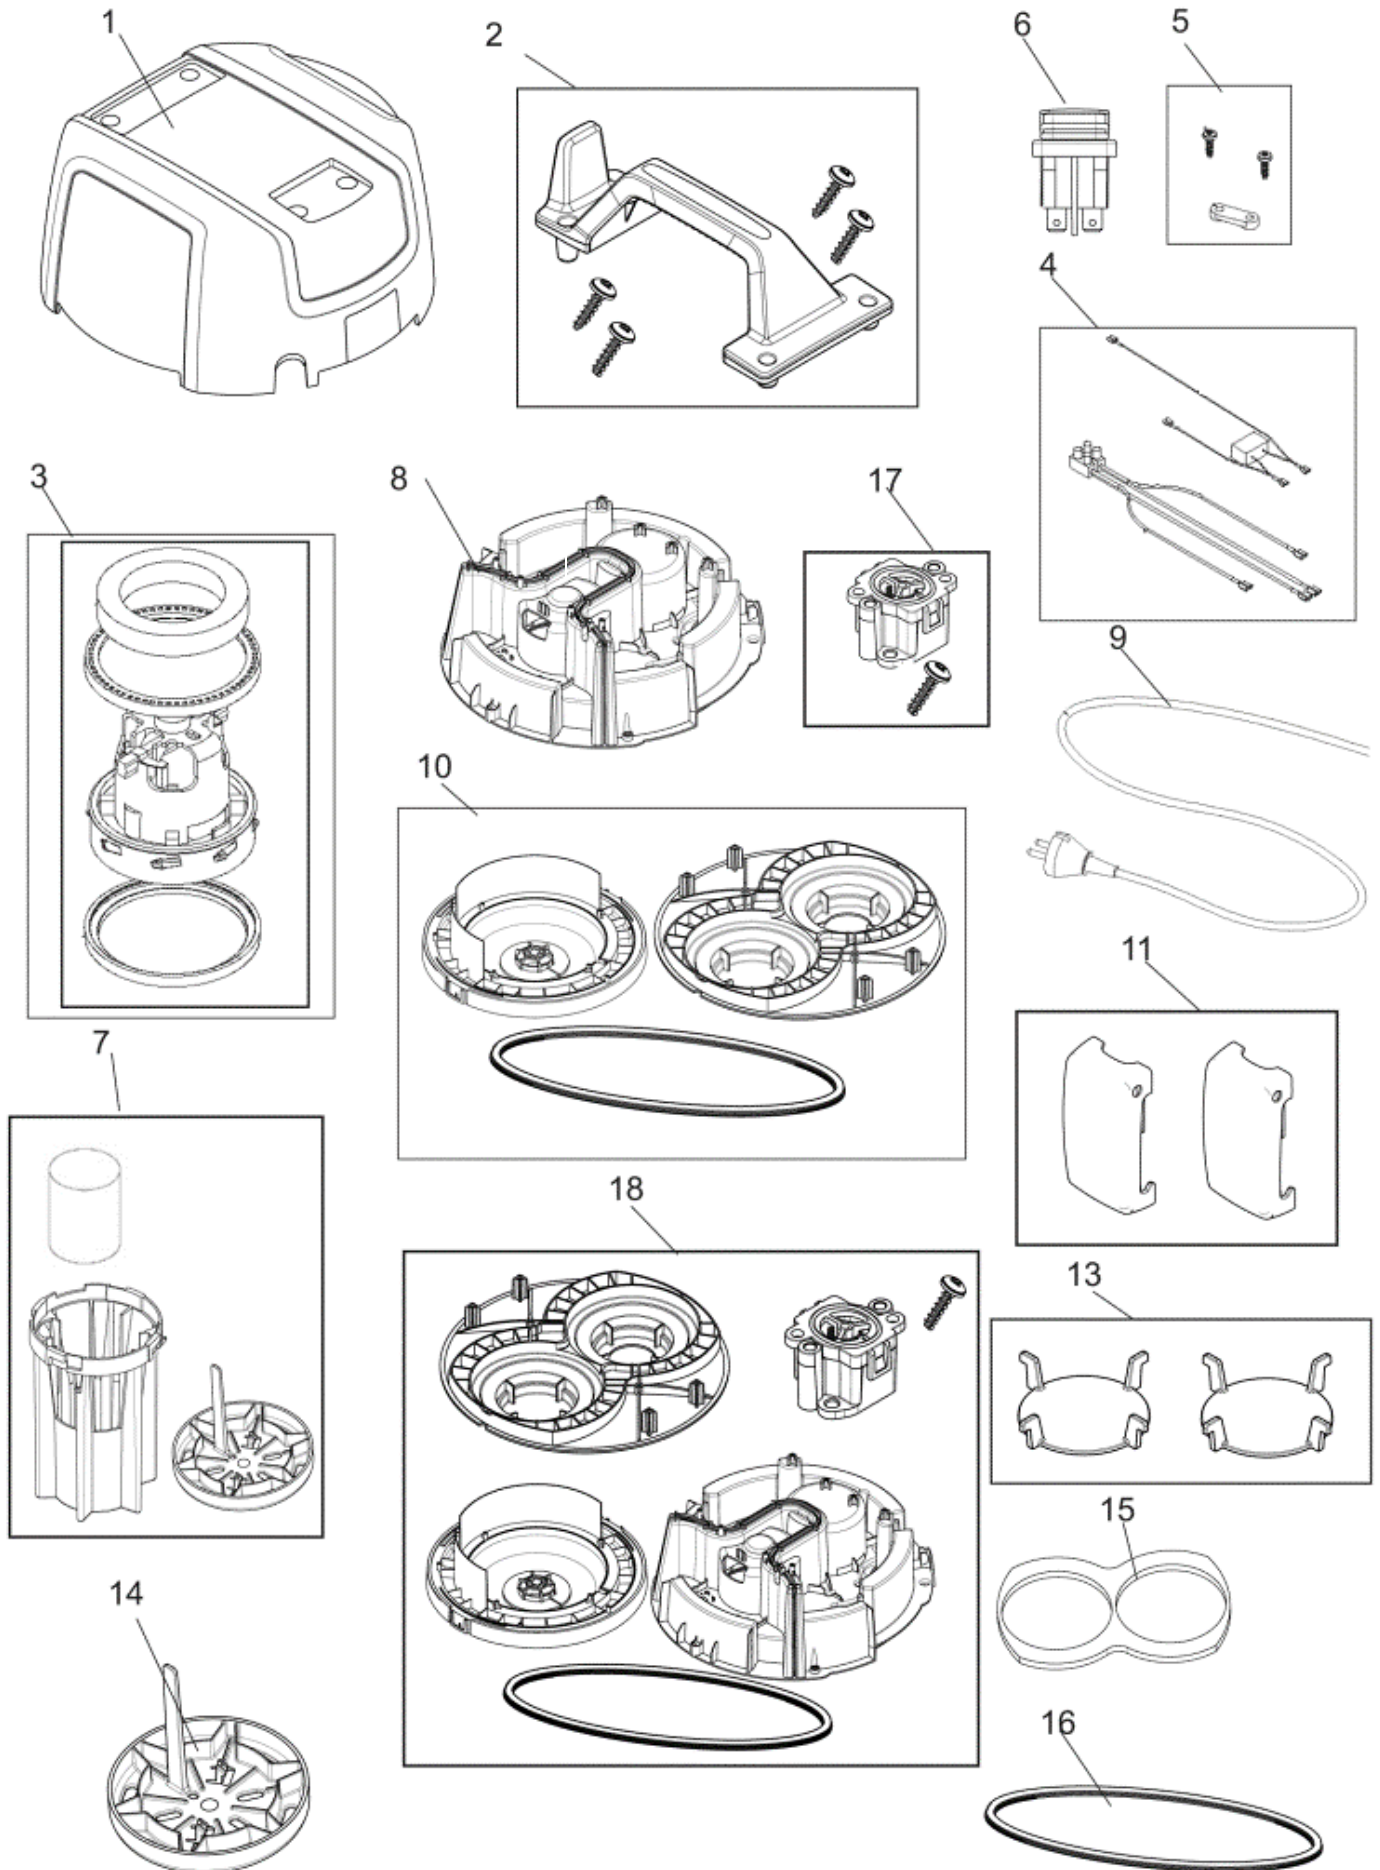

Motor top WD7 DUO

MAXXIWD 3, MAXXIWD 7

30-11-2012

StyMiste ID
MAXXIWD3706

7

Motor top WD7 DUO

MAXXI WD 3, MAXXI WD 7

30-11-2012

StyMiste ID
MAXXIWD3/06

8

Pos	Vare nr.	Ant	Beskrivelse	
1	140 9530 500	1	Topdæksel Maxxi Wd 7	OUTLETS FOR 2 SWITCHES
2	140 8651 510	1	Håndtag F. Maxxi Wd	
3	140 8689 500	1	EI-Motor Kompl. 220-240V	GASKETS INCL.
3	140 8689 510	1	Fan Unit Bp 100-120V	GASKETS INCL.
4	140 7620 530	1	Suppressor Eu/Uk/Au/Nz Gw D 350	
5	140 6560 500	1	ANTI STRAIN CLIP	SCREWS INCL.
6	107404540	2	Kontakt (0-1)	
7	140 8680 500	1	Kurv M. Flyder	
8	140 9523 500	1	Motorinddækning Maxxi 7	2-MOTOR VERSION
9	12003805	1	CORD SET JP CPL. L 15M	
9	12222501	1	Kit For Netledning 10M Eu	
9	12222503	1	CORD SET UK L 10M	
9	12222506	1	CORD SET AU/NZ L 10M	
10	140 9508 550	1	Chassis GWD 350/375 2-Mot Or	2 MOTOR VERSION, UL
10	140 9508 560	1	CHASSIS GWD 350/375 1-MOTOR	2MOTOR VERSION
11	140 8691 620	1	Snaplåse F. Maxxi Wd	
13	140 9526 500	1	Blæseplade, V Motor GWD 350/375	
14	147 1119 500	1	Beskyttelseskappe F.Kurv	
15	140 9529 500	1	Lydfilter	
16	140 9509 500	1	Gasket For GWD 350/375	
17	147 1225 520	1	Vacuum Valve Cpl.	For 230-240V 1350 W Fan unit
18	147 1448 550	1	CONVERSION KIT GWD 350/375	2-motor UL
18	147 1448 570	1	Conversion Kit GWD 350/37 5	2-motor

Since the vacuum safety valve (Part number 147 1225 520) was introduced, an old motor cover could no longer be fitted with a new chassis and vice versa. Therefore the conversion kit (Item number 18) Part number 147 1448 5x0 are introduced. The conversion kit contains all the necessary parts to rebuild the motor tops to the new design. After this modification the machine will be according to the new updated specs with safety valve and can be fitted with separately spare parts.

In other words, this modification needs only to be performed once.

Machines that are older than serial no.; 0803 067937 needs this modification to be able to fit a new part