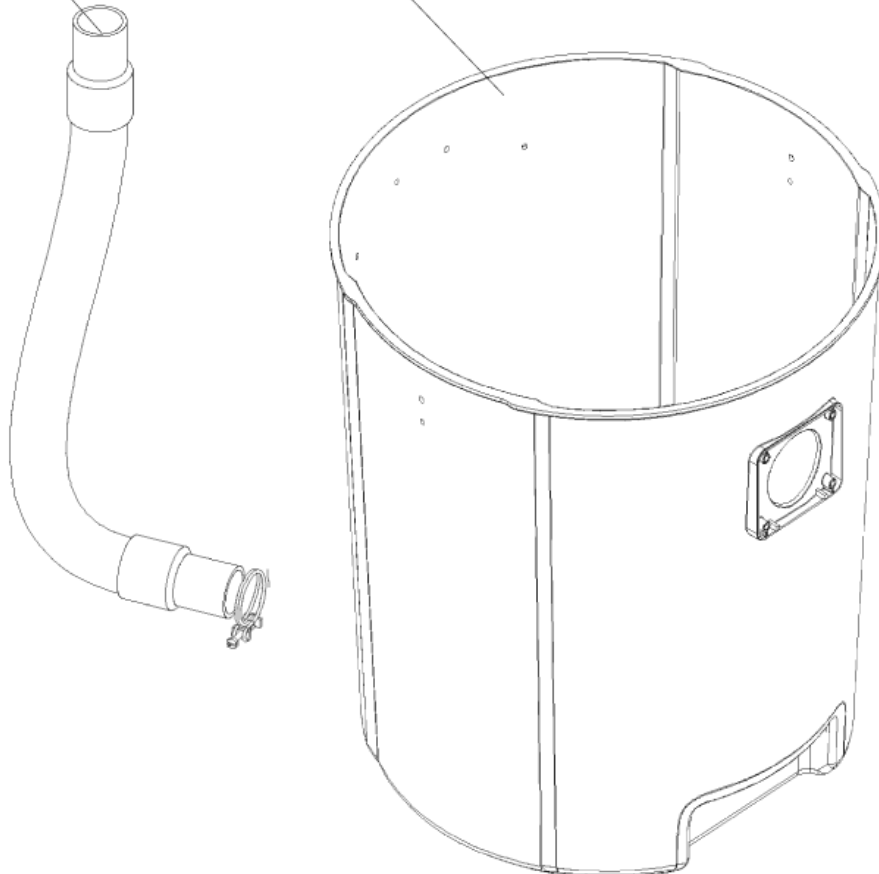

Container WD7

MAXXIWD 3, MAXXIWD 7

30-11-2012

StyMiste ID
MAXXIWD3710

11

1

2

3

4

5