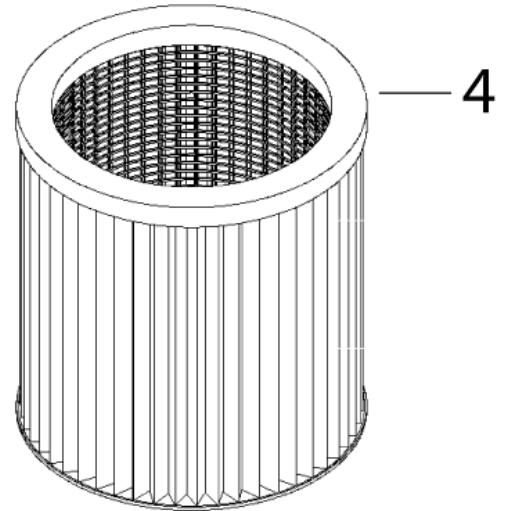

Filter and dustbags

MAXXIWD 3, MAXXIWD 7

30-11-2012

StyMiste ID
MAXXIWD3716

17

Filter and dustbags

MAXXIWD 3, MAXXIWD 7

30-11-2012

StyMiste ID
MAXXIWD3/16

18

Pos	Vare nr.	Ant	Beskrivelse	
1	147 0745 010	1	Støvposer 3 Stk.	FOR WD 3
1	147 0746 010	1	Støvpose 3Stk	FOR WD 7
3	140 8658 500	1	Filter Pose	Wet & Dry filter, for WD 3
3	140 8658 530	1	Filterpose Våd	Wet filter, for WD 3
3	140 9512 500	1	Filter Incl. Fly der	Wet & Dry filter, for WD 7
3	140 9512 510	1	Filterpose	Wet filter, for WD 7
4	140 8686 500	1	Filter Cartridge GD 320, GWD 300-Series	FOR ALL MODELS
5	140 8682 500	1	Motor Filter	FOR ALL MODELS