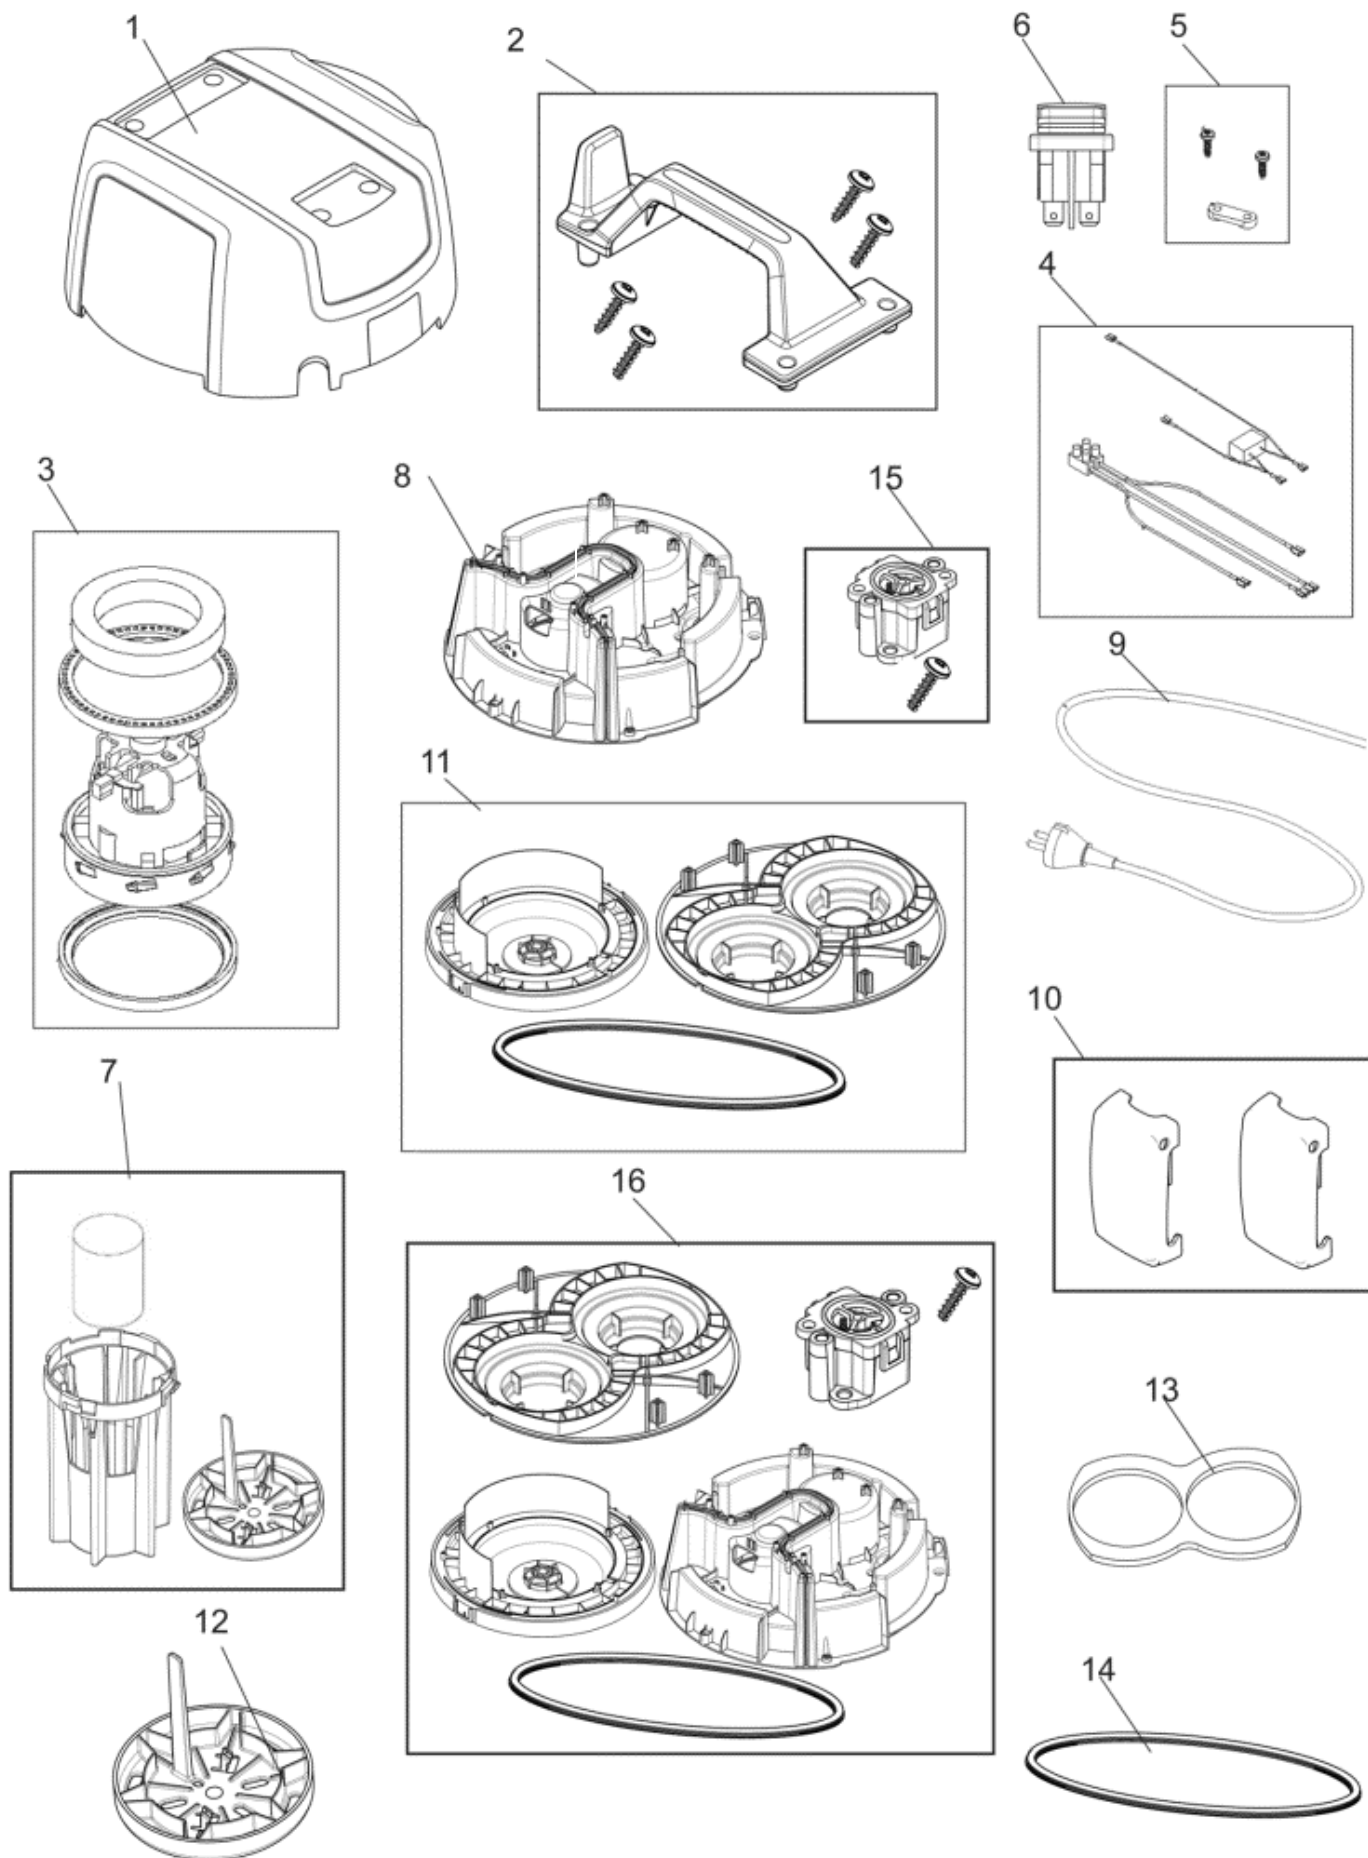

Motor top WD7

MAXXIWD 3, MAXXIWD 7

30-11-2012

StyMiste ID
MAXXIWD3704

5

Motor top WD7

MAXXI WD 3, MAXXI WD 7

30-11-2012

StyMiste ID
MAXXIWD3/04

6

Pos	Vare nr.	Ant	Beskrivelse	
1	140 9532 500	1	TOPDÆKSEL F. MAXXI WD 7	OEM - Alto version
2	140 8651 510	1	Håndtag F. Maxxi Wd	OEM - Alto version SCREWS INCL.
3	140 8689 500	1	EI-Motor Kompl. 220-240V	
3	140 8689 510	1	Fan Unit Bp 100-120V	
4	140 7620 500	1	SUPPRESSOR EU/UK/AU/NZ	
5	140 6560 500	1	ANTI STRAIN CLIP	
6	107404540	1	Kontakt (0-1)	
7	140 8680 500	1	Kurv M. Flyder	
8	140 9523 500	1	Motorinddækning Maxxi 7	
9	12003805	1	CORD SET JP CPL. L 15M	
9	12222501	1	Kit For Netledning 10M Eu	
9	12222503	1	CORD SET UK L 10M	
9	12222506	1	CORD SET AU/NZ L 10M	
10	140 8691 620	1	Snaplåse F. Maxxi Wd	TOP MOUNTED LATCHES
11	140 9508 510	1	Chassi F. Maxxi Wd 7 Duo	SEALING INCL.
11	140 9508 560	1	CHASSIS GWD 350/375 1-MOTOR	1-motor Black
12	147 1119 500	1	Beskyttelseskappe F. Kurv	
13	140 9529 500	1	Lydfilter	
14	140 9509 500	1	Gasket For GWD 350/375	
15	147 1225 520	1	Vacuum Valve Cpl.	For 1350W Motor
16	147 1448 540	1	CONVERSION KIT GWD 350/375	1 MOTOR VERSION, UL
16	147 1448 560	1	CONVERSION KIT GWD 350/375	1 MOTOR VERSION

Since the vacuum safety valve (Part number 147 1225 520) was introduced, an old motor cover could no longer be fitted with a new chassis and vice versa. Therefore the conversion kit (Item number 16) Part number 147 1448 5x0 are introduced. The conversion kit contains all the necessary parts to rebuild the motor tops to the new design. After this modification the machine will be according to the new updated specs with safety valve and can be fitted with separately spare parts. In other words, this modification needs only to be performed once. Machines that are older than serial no.; 0803 067937 needs this modification to be able to fit a new part