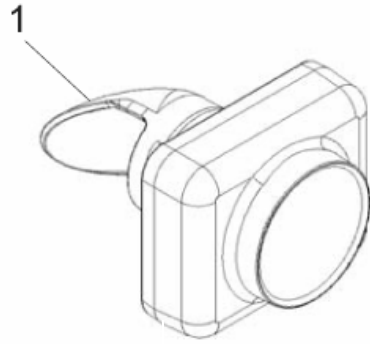

Container WD3

MAXXIWD 3, MAXXIWD 7

30-11-2012

StyMiste ID
MAXXIWD3708

9

Container WD3

MAXXIWD 3, MAXXIWD 7

30-11-2012

StyMiste ID
MAXXIWD3708

10

Pos	Vare nr.	Ant	Beskrivelse
1	147 0715 500	1	Slangeindgang Maxxi Wd 3
2	140 8691 520	1	Snaplås F. Maxxi Wd 3
3	140 8672 530	1	CONTAINER 35L BLUE ALTO SCREWS INCL.