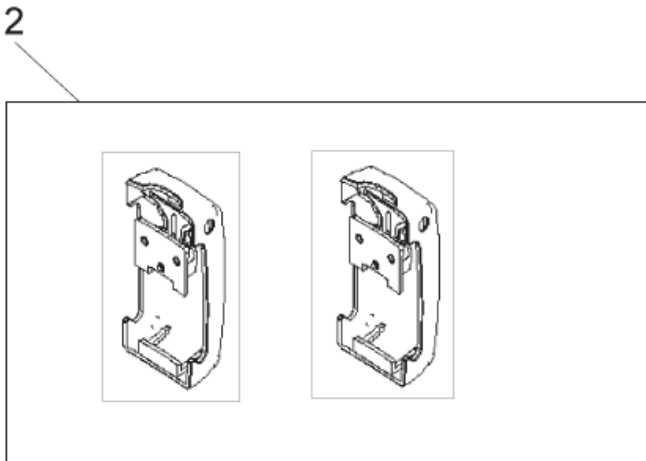

Container WD3

MAXXIWD 3, MAXXIWD 7

30-11-2012

StyMiste ID
MAXXIWD3708

9

Container WD3

MAXXIWD 3, MAXXIWD 7

30-11-2012

StyMiste ID
MAXXIWD3708

10

Pos	Vare nr.	Ant	Beskrivelse
1	147 0715 500	1	Slangeindgang Maxxi Wd 3
2	140 8691 520	1	Snaplås F. Maxxi Wd 3
3	140 8672 530	1	CONTAINER 35L BLUE ALTO SCREWS INCL.