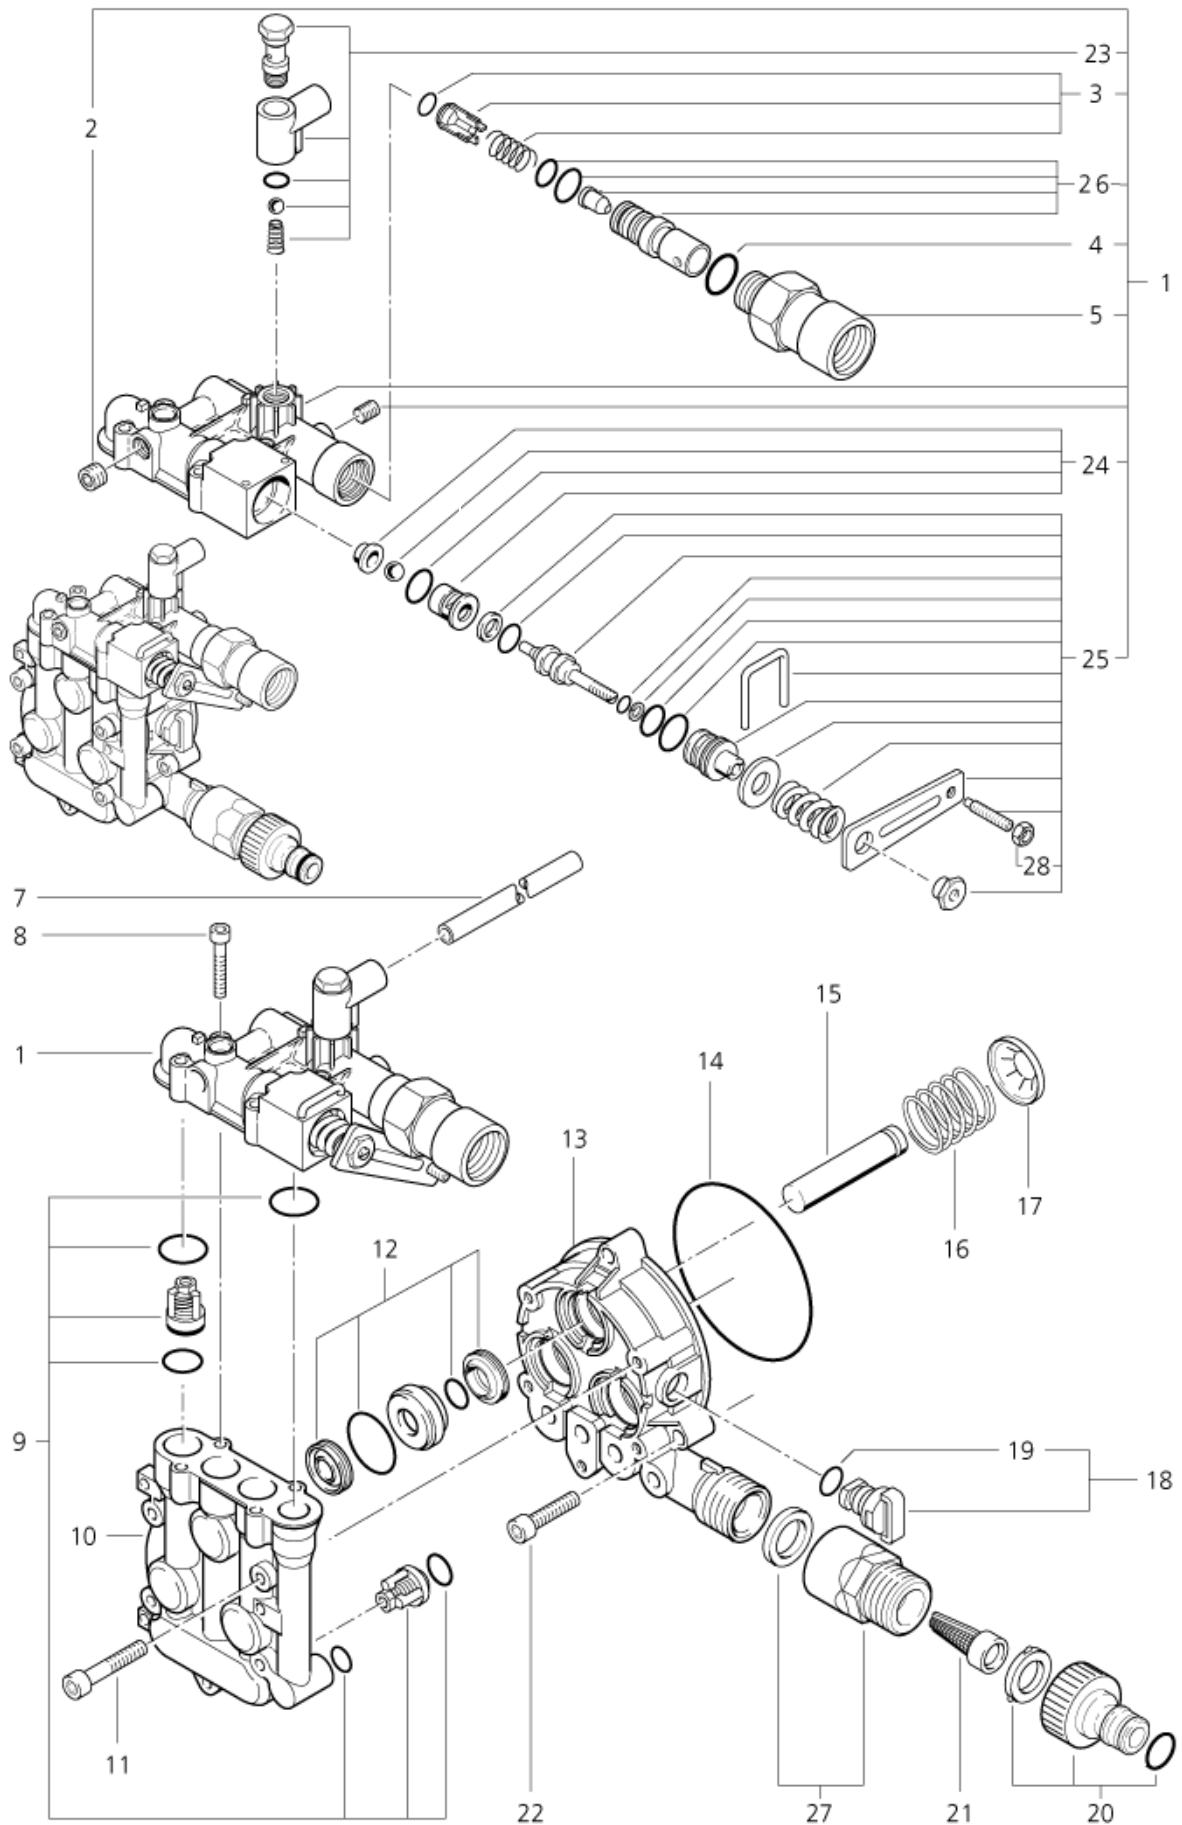

Unloader valve 400, 600

AQUA 300, 400, 600

16-05-2008

Part List ID
AQUA314

15

Unloader valve 400, 600

AQUA 300, 400, 600

16-05-2008

Part List ID
AQUA314

16

Pos	Part no.	Qty	Description	EAN
1	61893	1	ADJUSTMENT BLOCK	4005337618
2	6261	1	SCREW PLUG G3/8	4005337062
3	54844	1	NON-RETURN VALVE	4005337548
4	19693	1	O-RING 11,8 X2,65	4005337196
5	29927	1	ADAPTER HP CONNECTION M22	4005337299
7	16963	1	HOSE Ø 6X1,5	4005337169
			PLEASE INDICATE LENGTHS IN METRES WHEN ORDERING	
9	29922	1	VALVE KITS	4005337299
10	60267	1	CYLINDER HEAD	4005337602
12	61891	1	GASKET SET FOR 3 PISTONS	4005337618
13	48441	1	FLANGE	4005337484
14	48653	1	O-RING 80,6 X2,62 ARP	4005337486
15	48442	1	PISTON	4005337484
16	42766	1	SPRING FOR AXIAL PISTON	4005337427
17	26751	1	CLAMPING RING	4005337267
18	62842	1	OIL PLUG	4005337628
19	12778	1	O-RING Ø13,3X2,4	4005337127
20	32541	1	GARDENA MALE 3/4	4005337325
21	54649	1	SUCTION STRAINER	4005337546
23	63683	1	CHEMICALS METERING DEVICE	4005337636
24	63689	1	REPAIR KIT	4005337636
25	63694	1	CONTROL PISTON	4005337636
26	63685	1	INJECTOR NOZZLE	4005337636
27	60339	1	ADAPTER G3/4 A-G3/4 WITH	4005337603