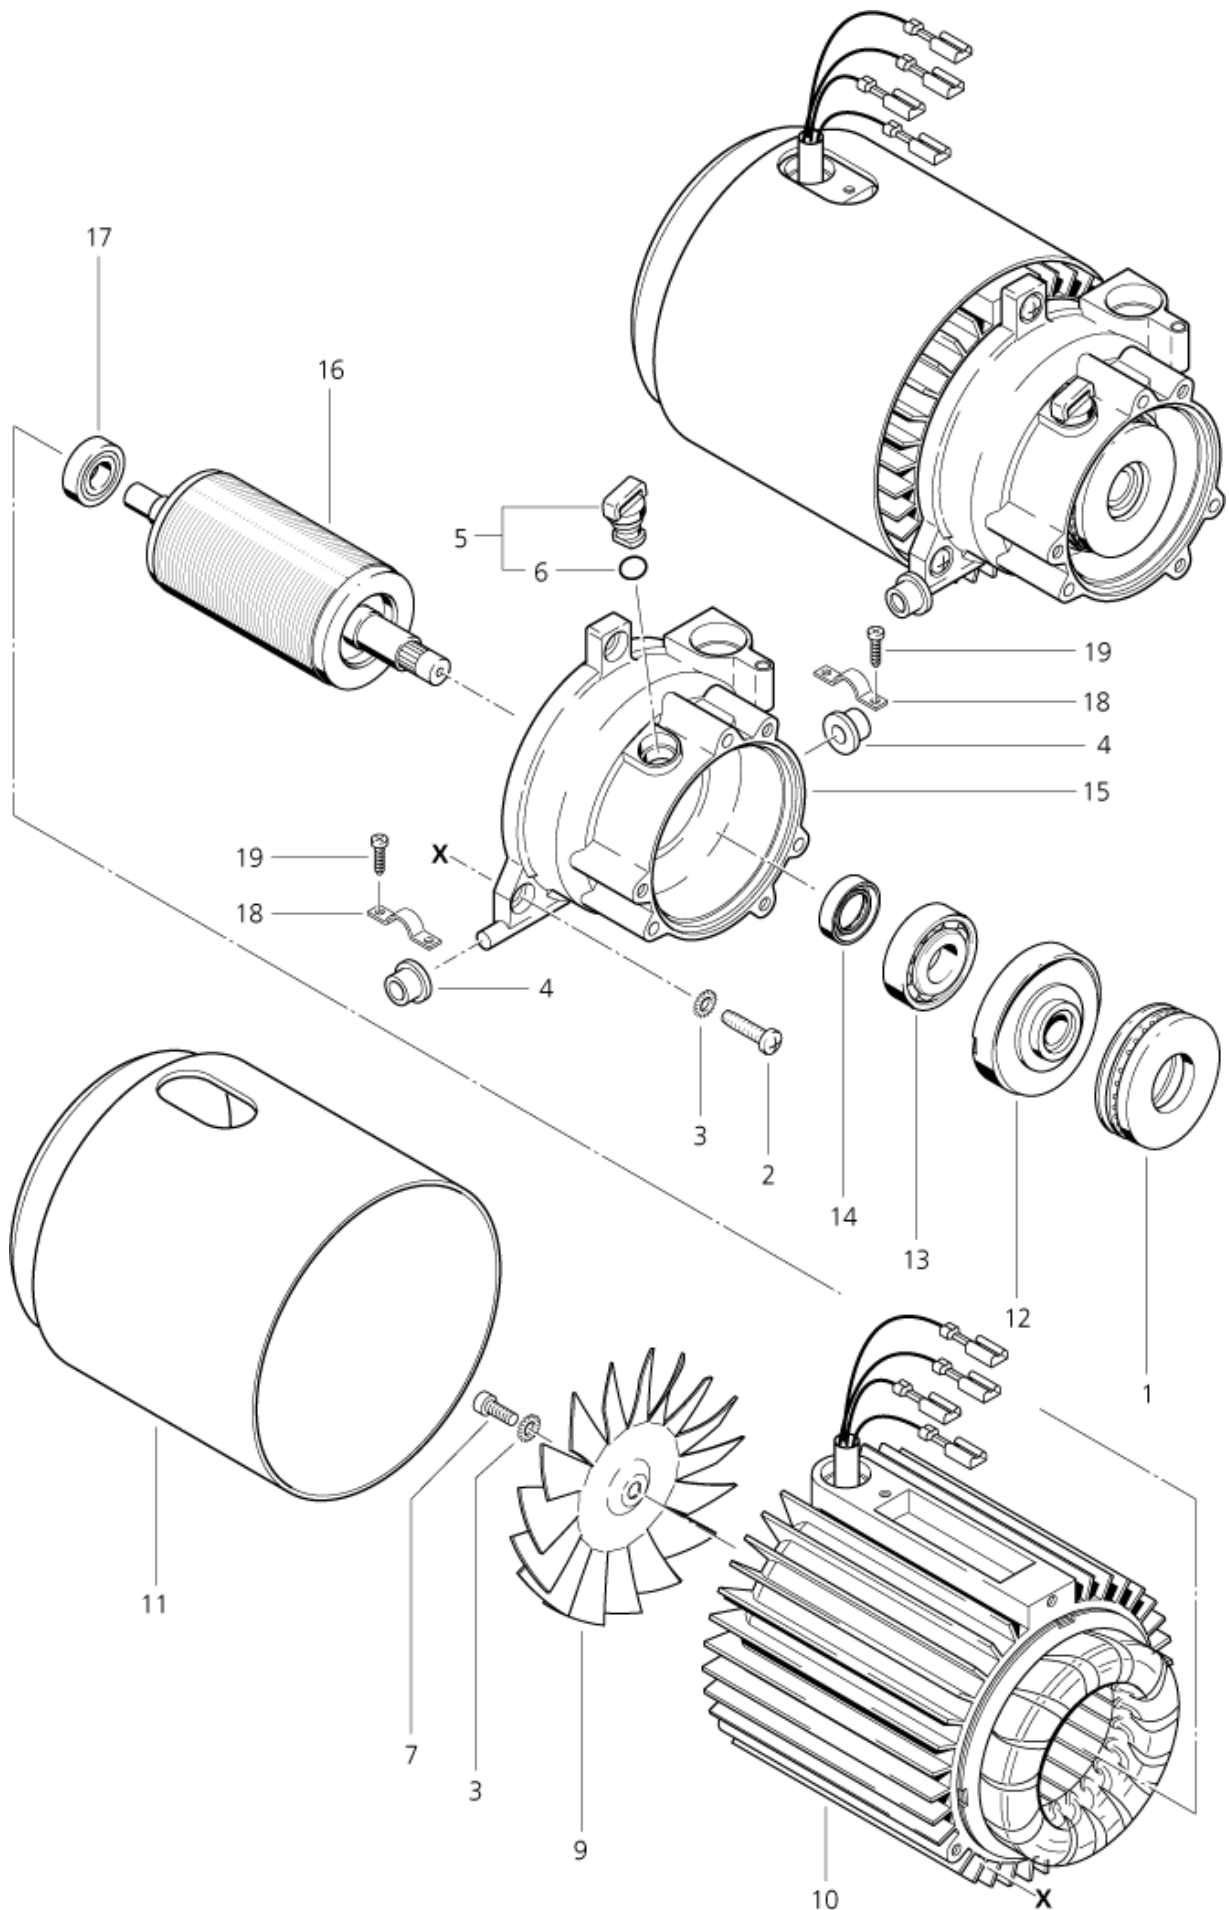

Motor 400, 600

AQUA 300, 400, 600

16-05-2008

Part List ID
AQUA316

17

Motor 400, 600

AQUA 300, 400, 600

16-05-2008

Part List ID
AQUA316

18

Pos	Part no.	Qty	Description	EAN
1	42763	1	NEEDLE BEARING	4005337427
4	60268	1	SLEEVE WITH COLLAR 20X12.	4005337602
5	62842	1	OIL PLUG	4005337628
6	12778	1	O-RING Ø13,3X2,4	4005337127
9	60535	1	FAN	4005337605
10	61885	1	STATOR	AQUA 400 4005337618
10	61886	1	STATOR-AQUA 600	AQUA 600 4005337618
11	62980	1	STATOR SLEEVE	4005337629
12	42560	1	SWASH PLATE	4005337425
13	29144	1	BEARING	4005337291
14	42760	1	SHAFT SEAL RING AS 17X 28	4005337427
15	60269	1	PUMP HOUSING	4005337602
16	62971	1	ROTOR	4005337629
17	42853	1	ANTI-FRICTION BEARING 600	4005337428
18	29994	1	STRAIN RELIEF BRACKET	4005337299
19	8520	1	SHEET METAL SCREW 3,5X13	4005337085