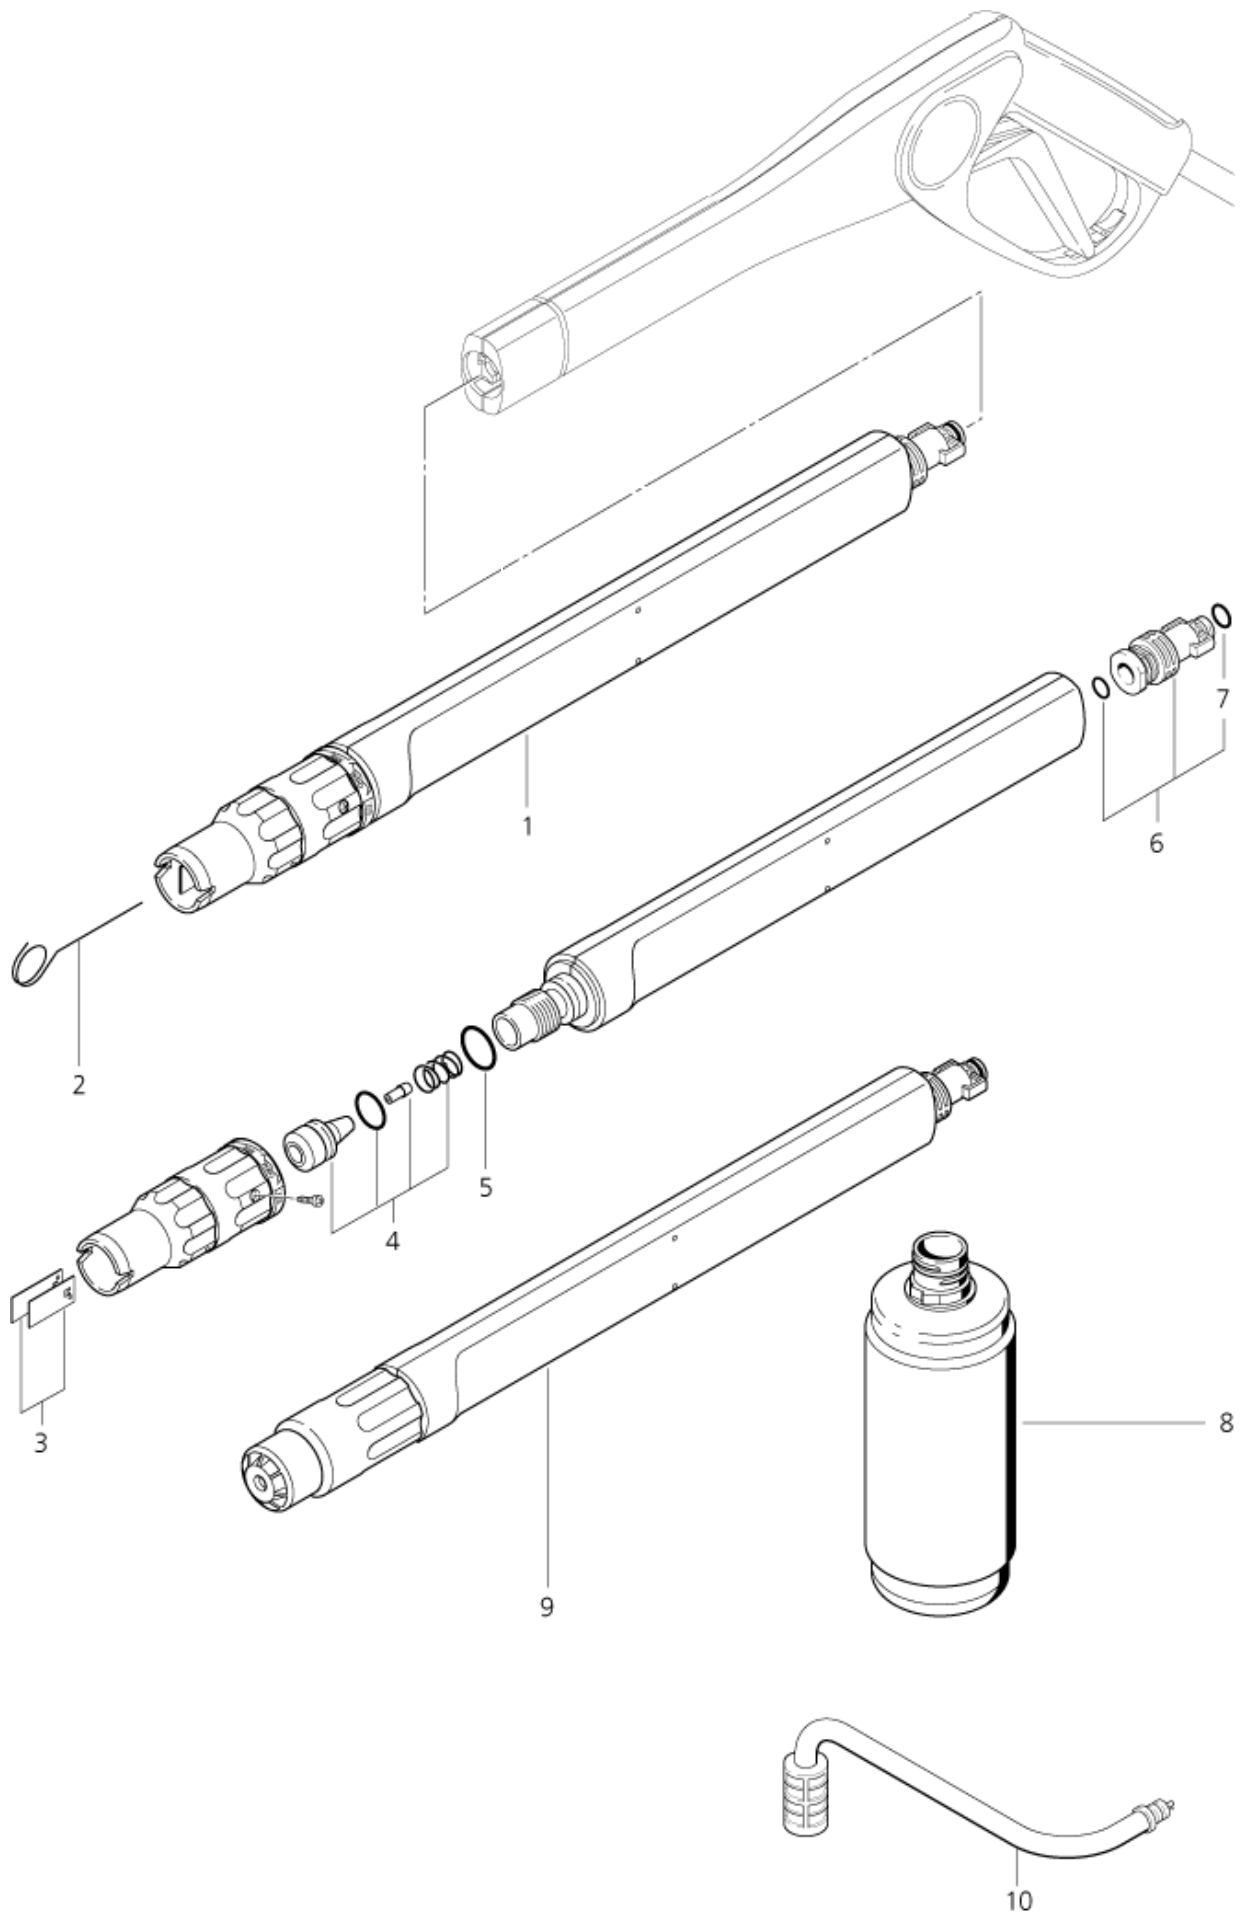

Lances 400, 600

AQUA 300, 400, 600

16-05-2008

Part List ID
AQUA324

25

Lances 400, 600

AQUA 300, 400, 600

16-05-2008

Part List ID
AQUA324

26

Pos	Part no.	Qty	Description		EAN
1	25906	1	LANCE FOR AQUA 600	AQUA 600	4005337259
1	61770	1	LANCE FOR AQUA 400	AQUA 400	4005337617
2	45355	1	NEEDLE		4005337453
3	49576	1	PLATE FOR JET FORMER ON S		4005337495
4	61769	1	HP NOZZLE D1,15 MS	AQUA 400	4005337617
4	62092	1	HP NOZZLE D1,20 MS	AQUA 600	4005337620
5	4029	1	O-RING 18,0 X2,5 DIN		4005337040
6	29606	1	BAYONET CONNECTION WITH O		4005337296
7	13700	1	O-RING 7,5 X2,65 DIN		4005337137
8	42607	1	BOTTLE FOR INJECTOR SPRAY		4005337426
9	60982	1	ROTOR NOZZLE R140 035		4005337609
10	62091	1	SUCTION PIPE	AQUA 400	4005337620