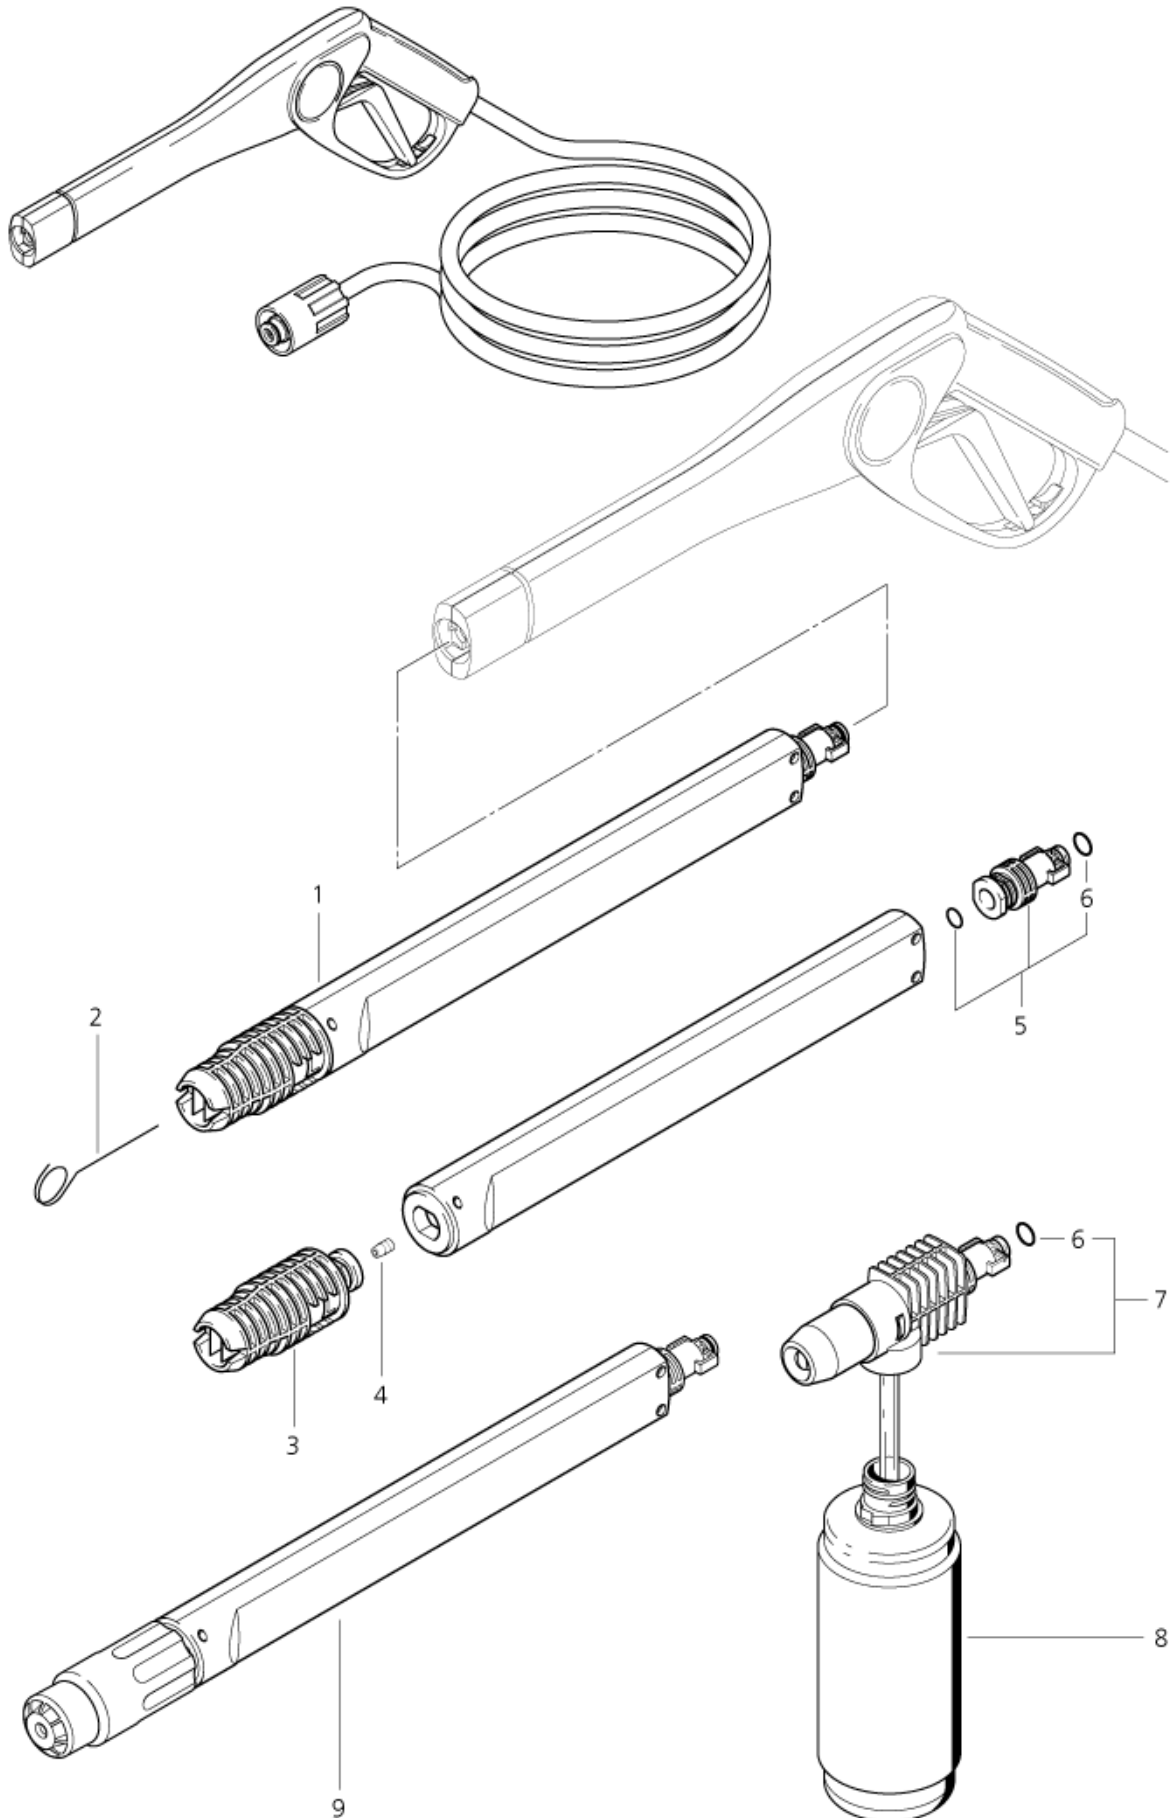

Lances 300

AQUA 300, 400, 600

16-05-2008

Part List ID
AQUA312

13

Lances 300

AQUA 300, 400, 600

16-05-2008

Part List ID
AQUA312

14

Pos	Part no.	Qty	Description	EAN
1	62093	1	LANCE FOR AQUA 300	4005337620
2	45355	1	NEEDLE	4005337453
3	25210	1	NOZZLE	4005337252
4	48130	1	HP NOZZLE D1,10 M4 V	4005337481
5	29606	1	BAYONET CONNECTION WITH O	4005337296
6	13700	1	O-RING 7,5 X2,65 DIN	4005337137
7	60334	1	FOAM LANCE	4005337603
8	42607	1	BOTTLE FOR INJECTOR SPRAY	4005337426
9	60982	1	ROTOR NOZZLE R140 035	4005337609