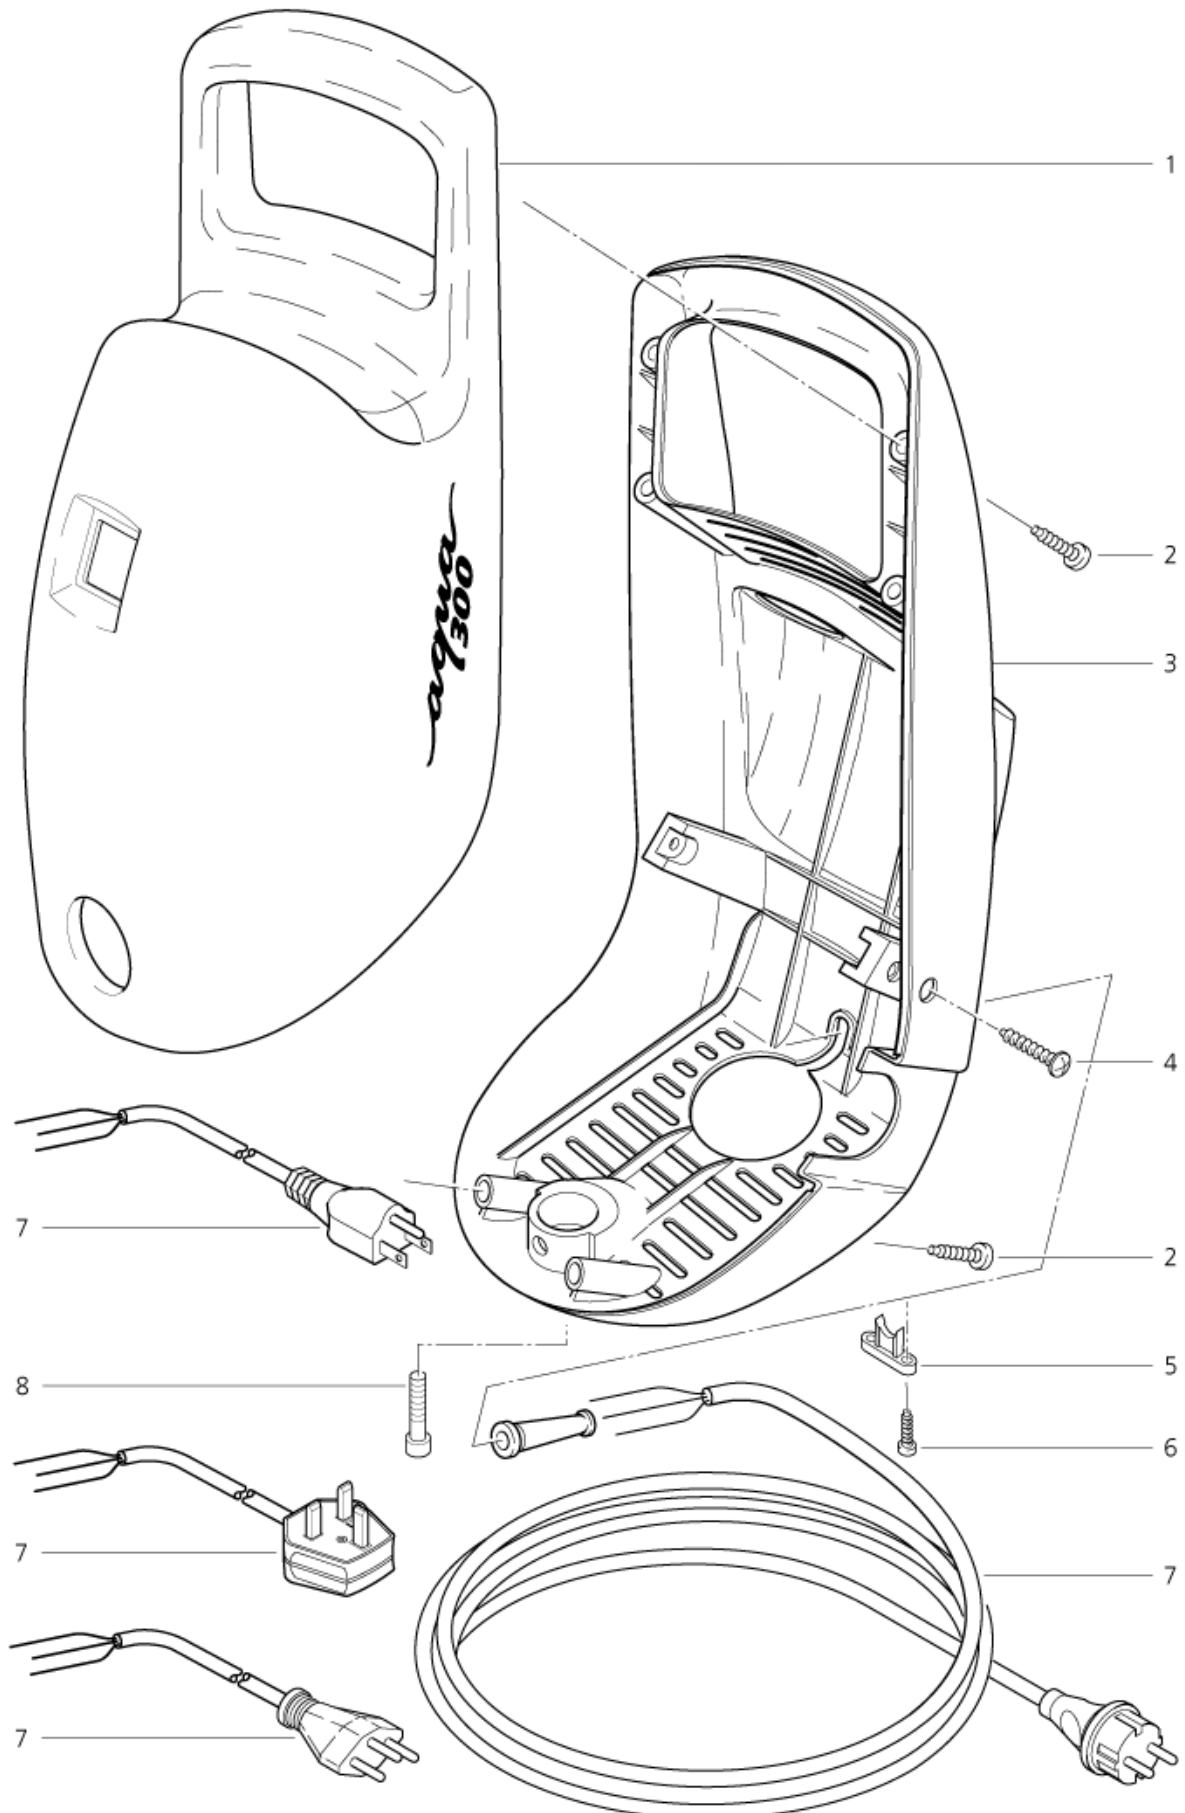

Chassis 300

AQUA 300, 400, 600

16-05-2008

Part List ID
AQUA308

9

Chassis 300

AQUA 300, 400, 600

16-05-2008

Part List ID
AQUA308

10

Pos	Part no.	Qty	Description		EAN
1	61896	1	COVER		4005337618
2	16861	1	SCREW 4X20		4005337168
3	61900	1	MAIN FRAME		4005337619
5	61895	1	STRAIN RELIEF CLAMP		4005337618
6	18086	1	SCREW 2,9X13		4005337180
7	10440	1	CABLE H07RN-F 3G1,5X 5,0	CH	4005337104
7	14503	1	POWER CORD H07RN-F 3G1,5X7,5 SABS	ZA	4005337145
7	32024	1	POWER CABLE 3G1,5X 5,0 AUS	AUS,AU	4005337320
7	32534	1	CABLE H07RN-F 3G1,0X 5,0	EU	4005337325
7	32571	1	CABLE GB	GB	4005337325
7	55365	1	CABLE SJTW-A 3XAWG14X11,5	US	4005337553