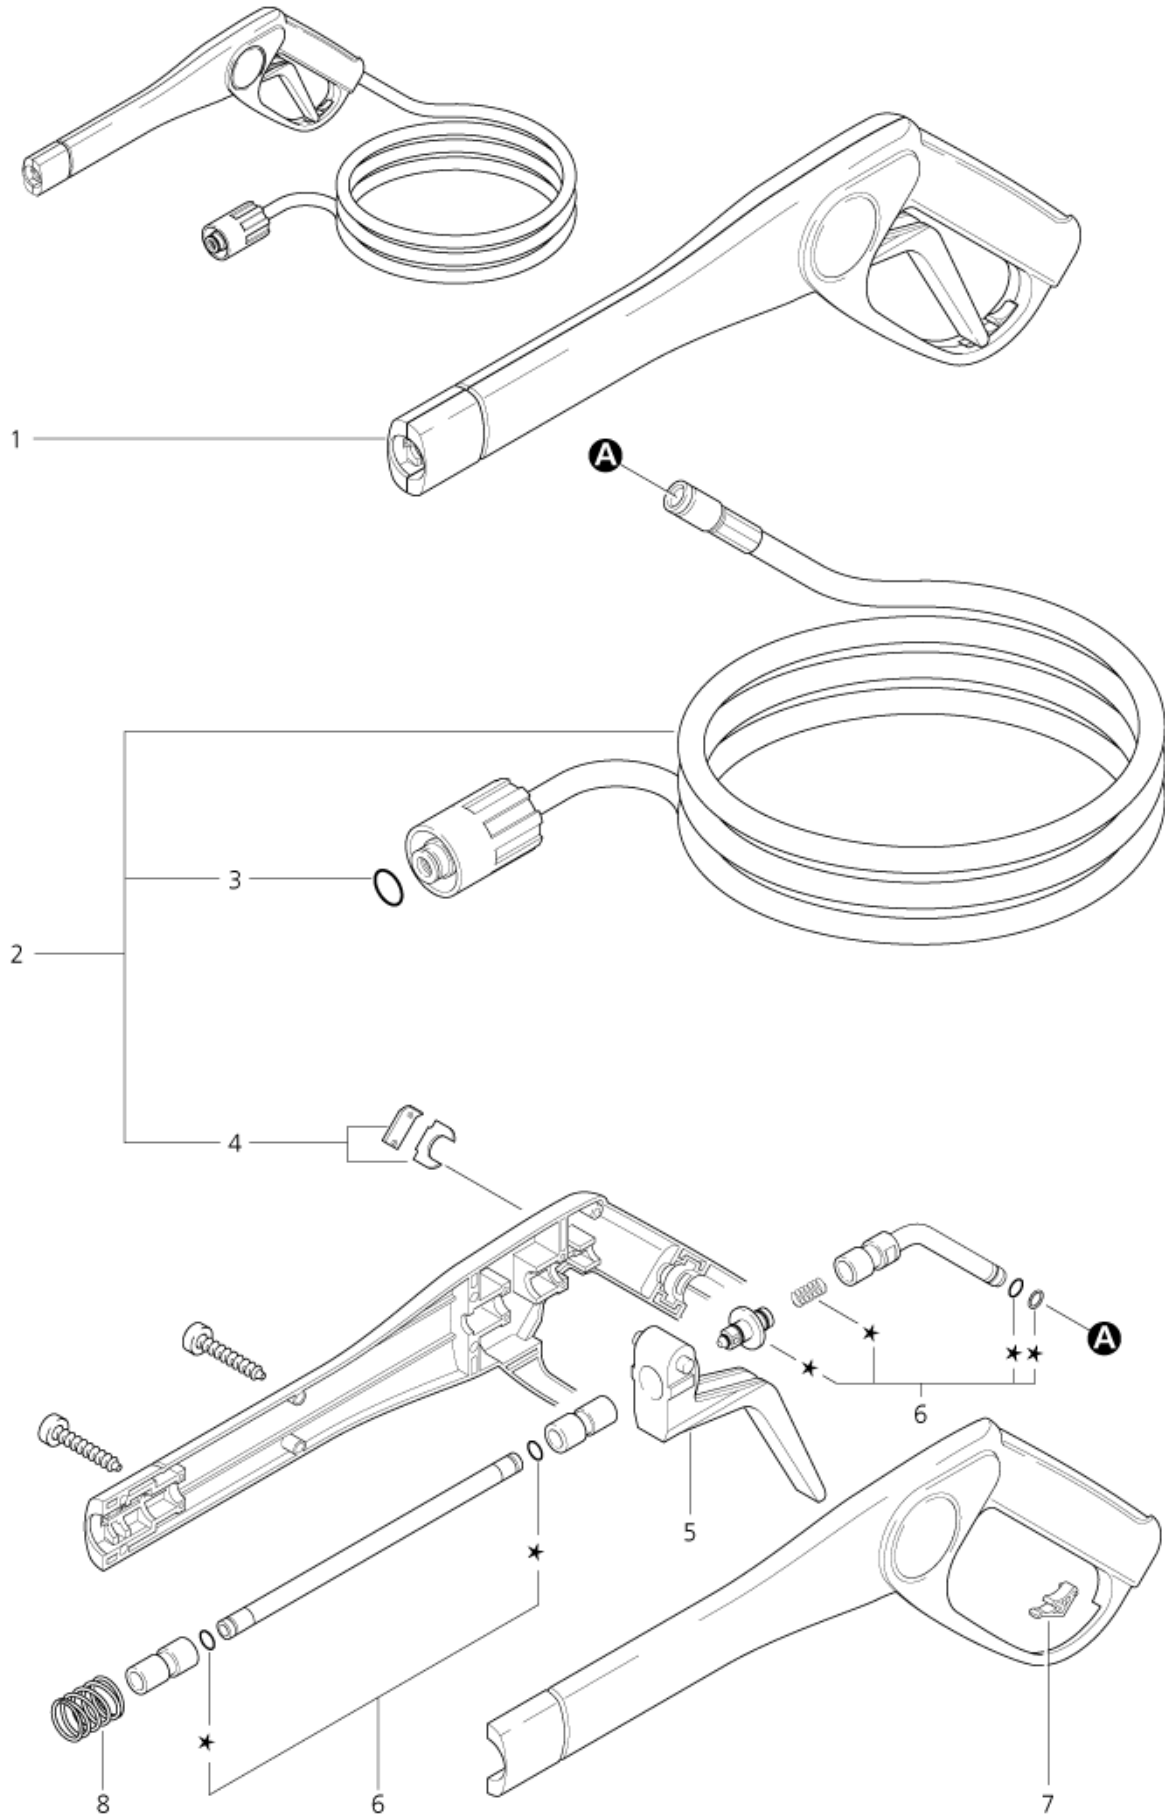

Trigger 400, 600

AQUA 300, 400, 600

16-05-2008

Part List ID
AQUA322

23

Trigger 400, 600

AQUA 300, 400, 600

16-05-2008

Part List ID

AQUA322

24

Pos	Part no.	Qty	Description	EAN
1	29495	1	PISTOL	4005337294
2	29497	1	HP HOSE DN 6X 7M ASSEMBLY	4005337294
3	1381	1	O-RING Ø 14X2	4005337013
4	29499	1	CONNECTION FOR HP HOSE DN	4005337294
5	29607	1	LEVER	4005337296
6	29498	1	PISTON	4005337294
7	29608	1	SAFETY CATCH	4005337296
8	63695	1	SPRING 1,60X17,80X24	4005337636