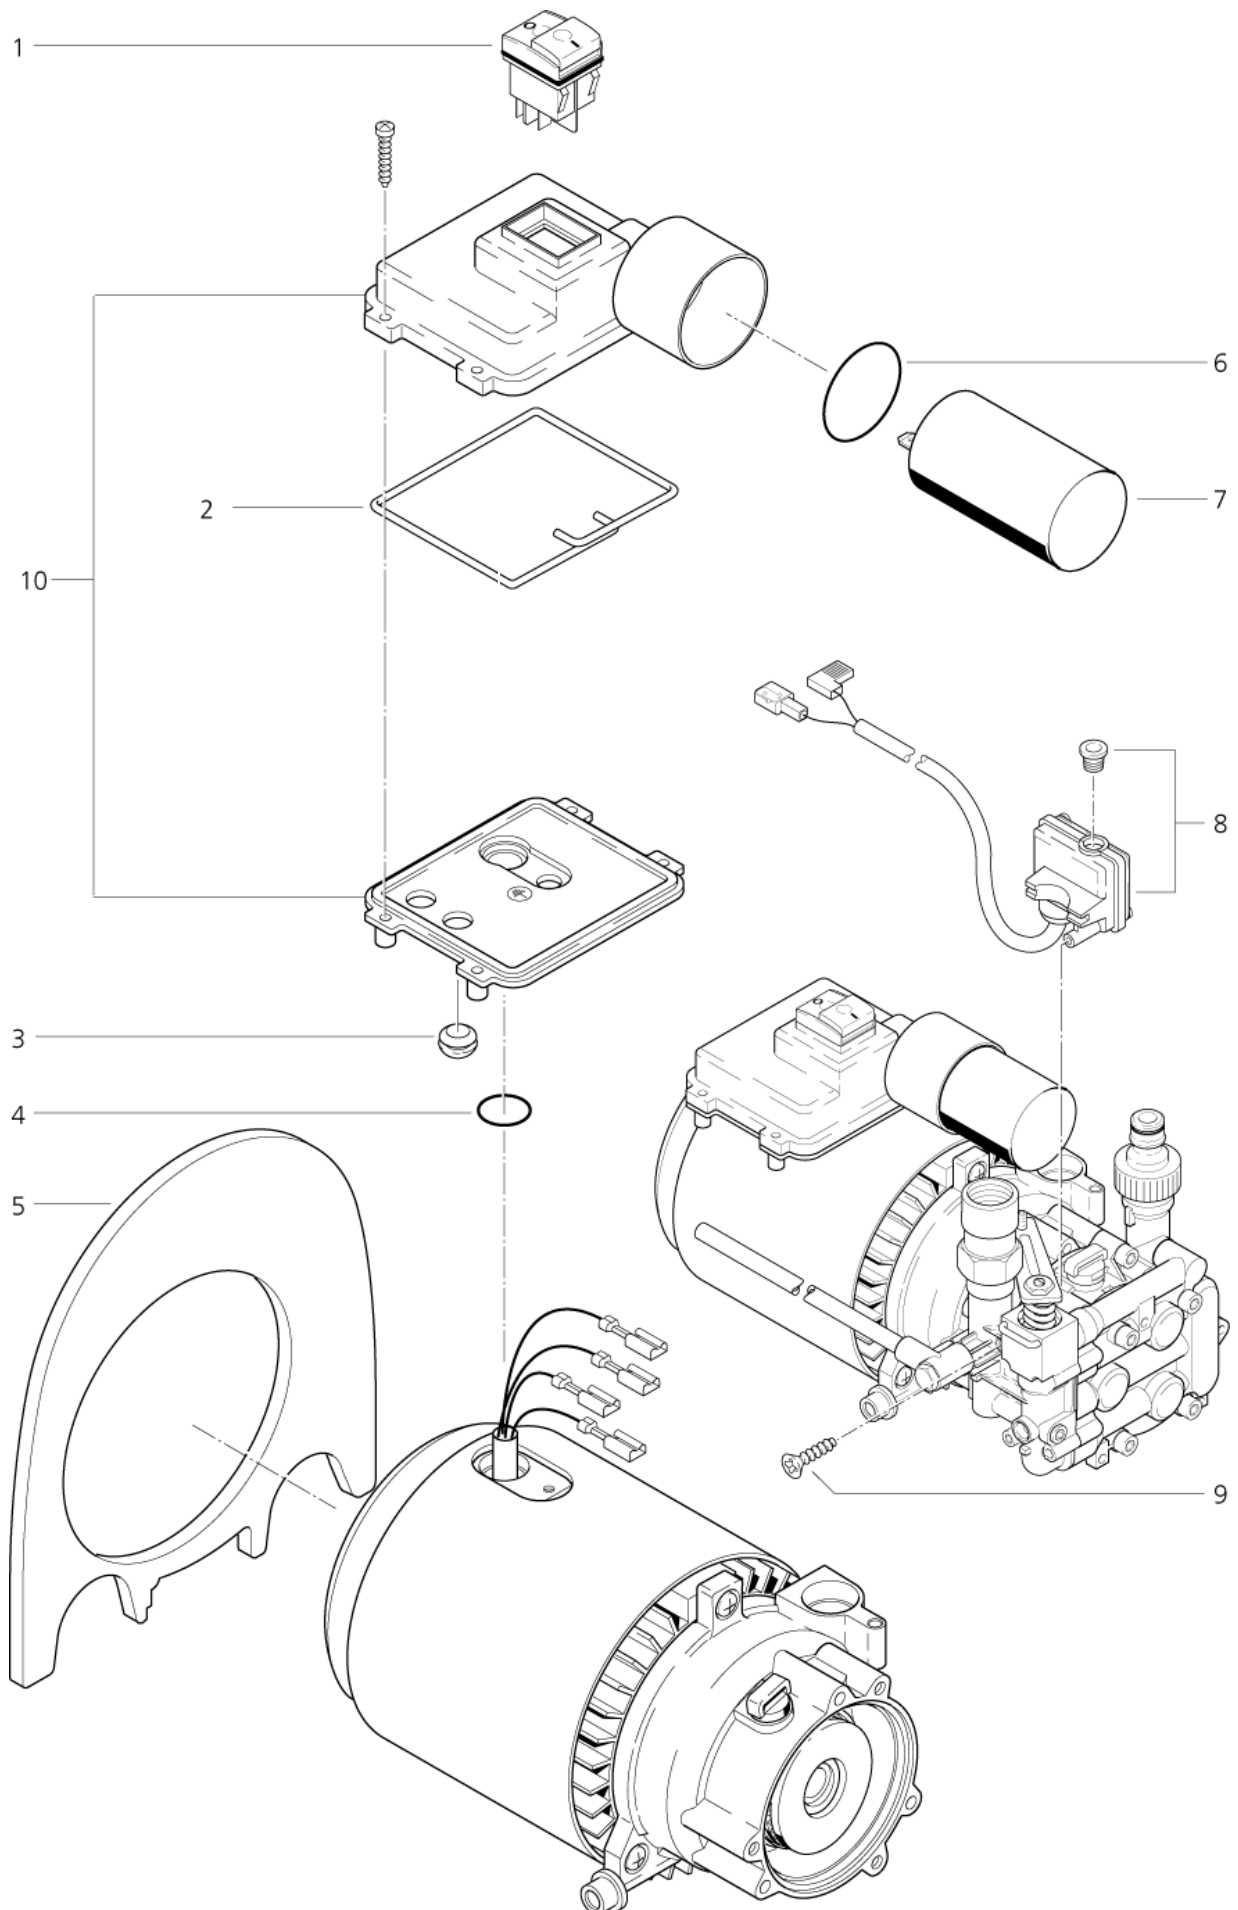

Electric parts 400, 600

AQUA 300, 400, 600

16-05-2008

Part List ID
AQUA318

19

Electric parts 400, 600

AQUA 300, 400, 600

16-05-2008

Part List ID
AQUA318

20

Pos	Part no.	Qty	Description	EAN
1	61887	1	ON/OFF SWITCH SIGNAL LUX	4005337618
2	101406054	1	SPONGE RUBBER Ø4 L 1M	5701715457
3	60270	1	CABLE BUSHING	4005337602
4	19696	1	O-RING 16,0 X2,65 DIN	4005337196
5	62095	1	PLATE	4005337620
6	2856	1	O-RING 36,0 X2,0	4005337028
7	48455	1	CONDENSER	4005337484
8	62096	1	PRESSURE CUT-OUT	4005337620
9	46248	1	SCREW EJOT- KA35X18 WN	4005337462
10	62977	1	CONTROL PANEL	4005337629