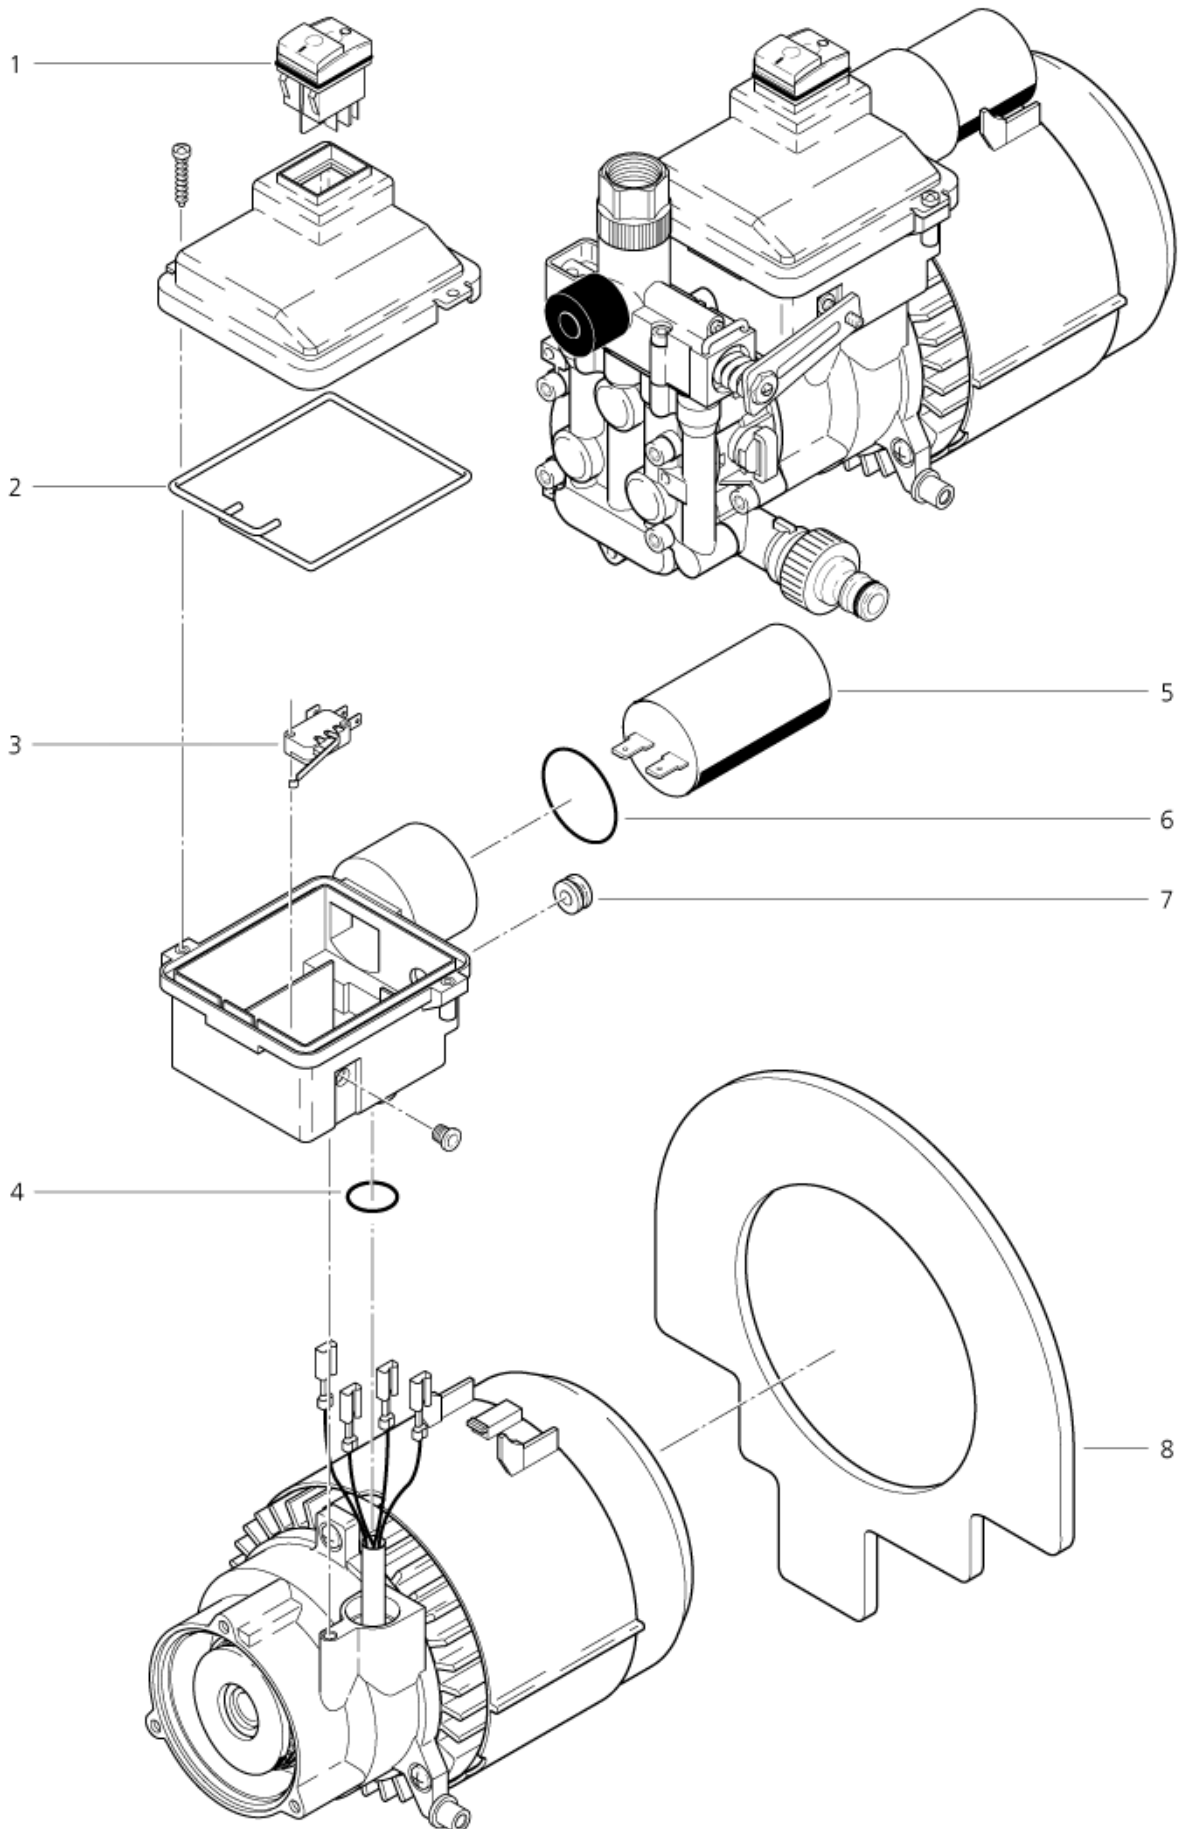

Electric parts 300

AQUA 300, 400, 600

16-05-2008

Part List ID
AQUA306

7

Electric parts 300

AQUA 300, 400, 600

16-05-2008

Part List ID
AQUA306

8

Pos	Part no.	Qty	Description	EAN
1	61887	1	ON/OFF SWITCH SIGNAL LUX	4005337618
2	101406054	1	SPONGE RUBBER Ø4 L 1M	5701715457
3	61888	1	MICROSWITCH	4005337618
4	19696	1	O-RING 16,0 X2,65 DIN	4005337196
5	60647	1	CONDENSER	4005337606
6	2856	1	O-RING 36,0 X2,0	4005337028
7	60270	1	CABLE BUSHING	4005337602
8	62094	1	LUFTSCHOTT	4005337620