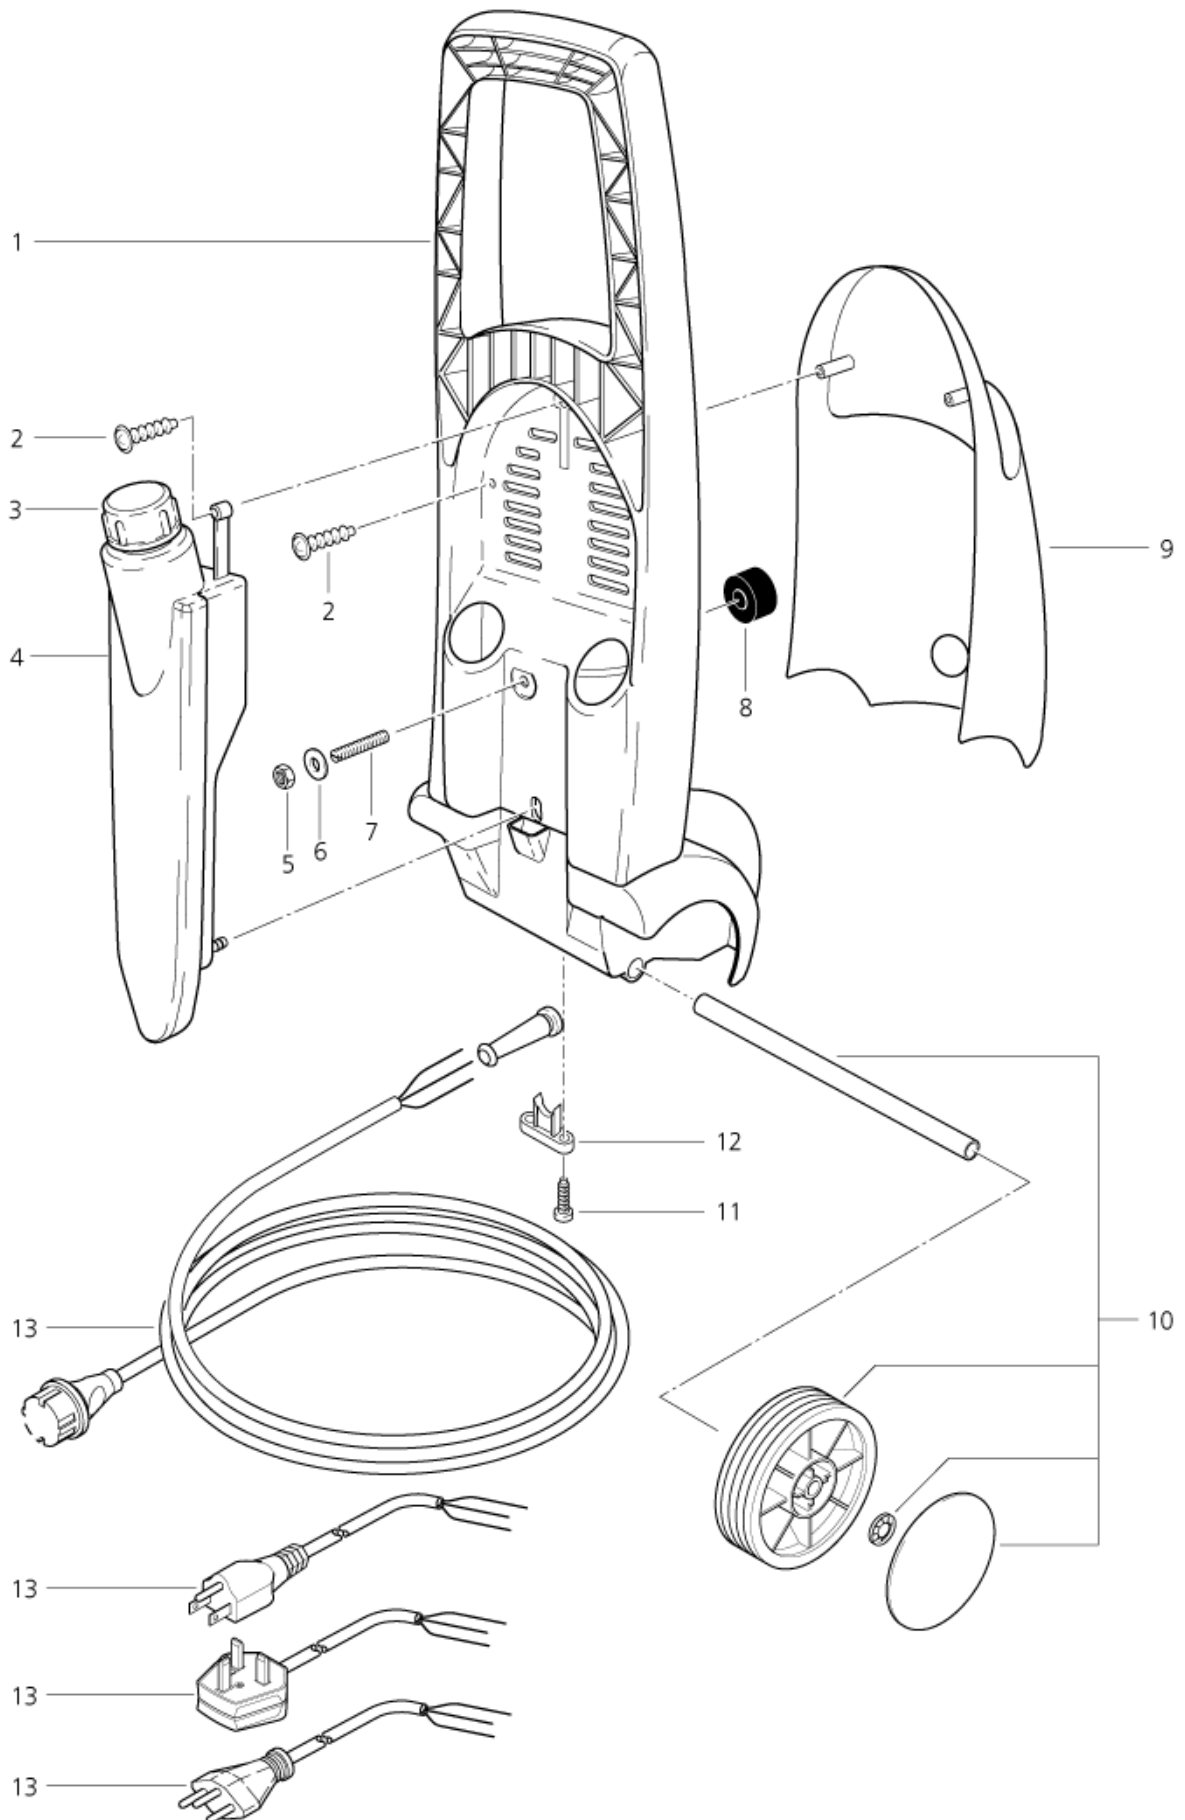

Chassis 400, 600

AQUA 300, 400, 600

16-05-2008

Part List ID
AQUA320

21

Chassis 400, 600

AQUA 300, 400, 600

16-05-2008

Part List ID
AQUA320

22

Pos	Part no.	Qty	Description	EAN
1	61901	1	REAR CASING	4005337619
2	16861	1	SCREW 4X20	4005337188
3	62097	1	COVER	4005337620
4	61902	1	CONTAINER	4005337619
7	8903	1	HEXAGON SOCKET SET SCREW	4005337089
8	26608	1	BUFFER Ø30X20	4005337266
9	61897	1	COVER	4005337618
10	61903	1	WHEEL SET FOR AQUA 4/600	4005337619
11	18086	1	SCREW 2,9X13	4005337180
12	61895	1	STRAIN RELIEF CLAMP	4005337618
13	10440	1	CABLE H07RN-F 3G1,5X 5,0	CH 4005337104
13	14503	1	POWER CORD H07RN-F 3G1,5X7,5 SABS	ZA 4005337145
13	32024	1	POWER CABLE 3G1,5X 5,0 AUS	AU 4005337320
13	32534	1	CABLE H07RN-F 3G1,0X 5,0	EU 4005337325
13	32571	1	CABLE GB	GB 4005337325
13	55365	1	CABLE SJTW-A 3XAWG14X11,5	US 4005337553