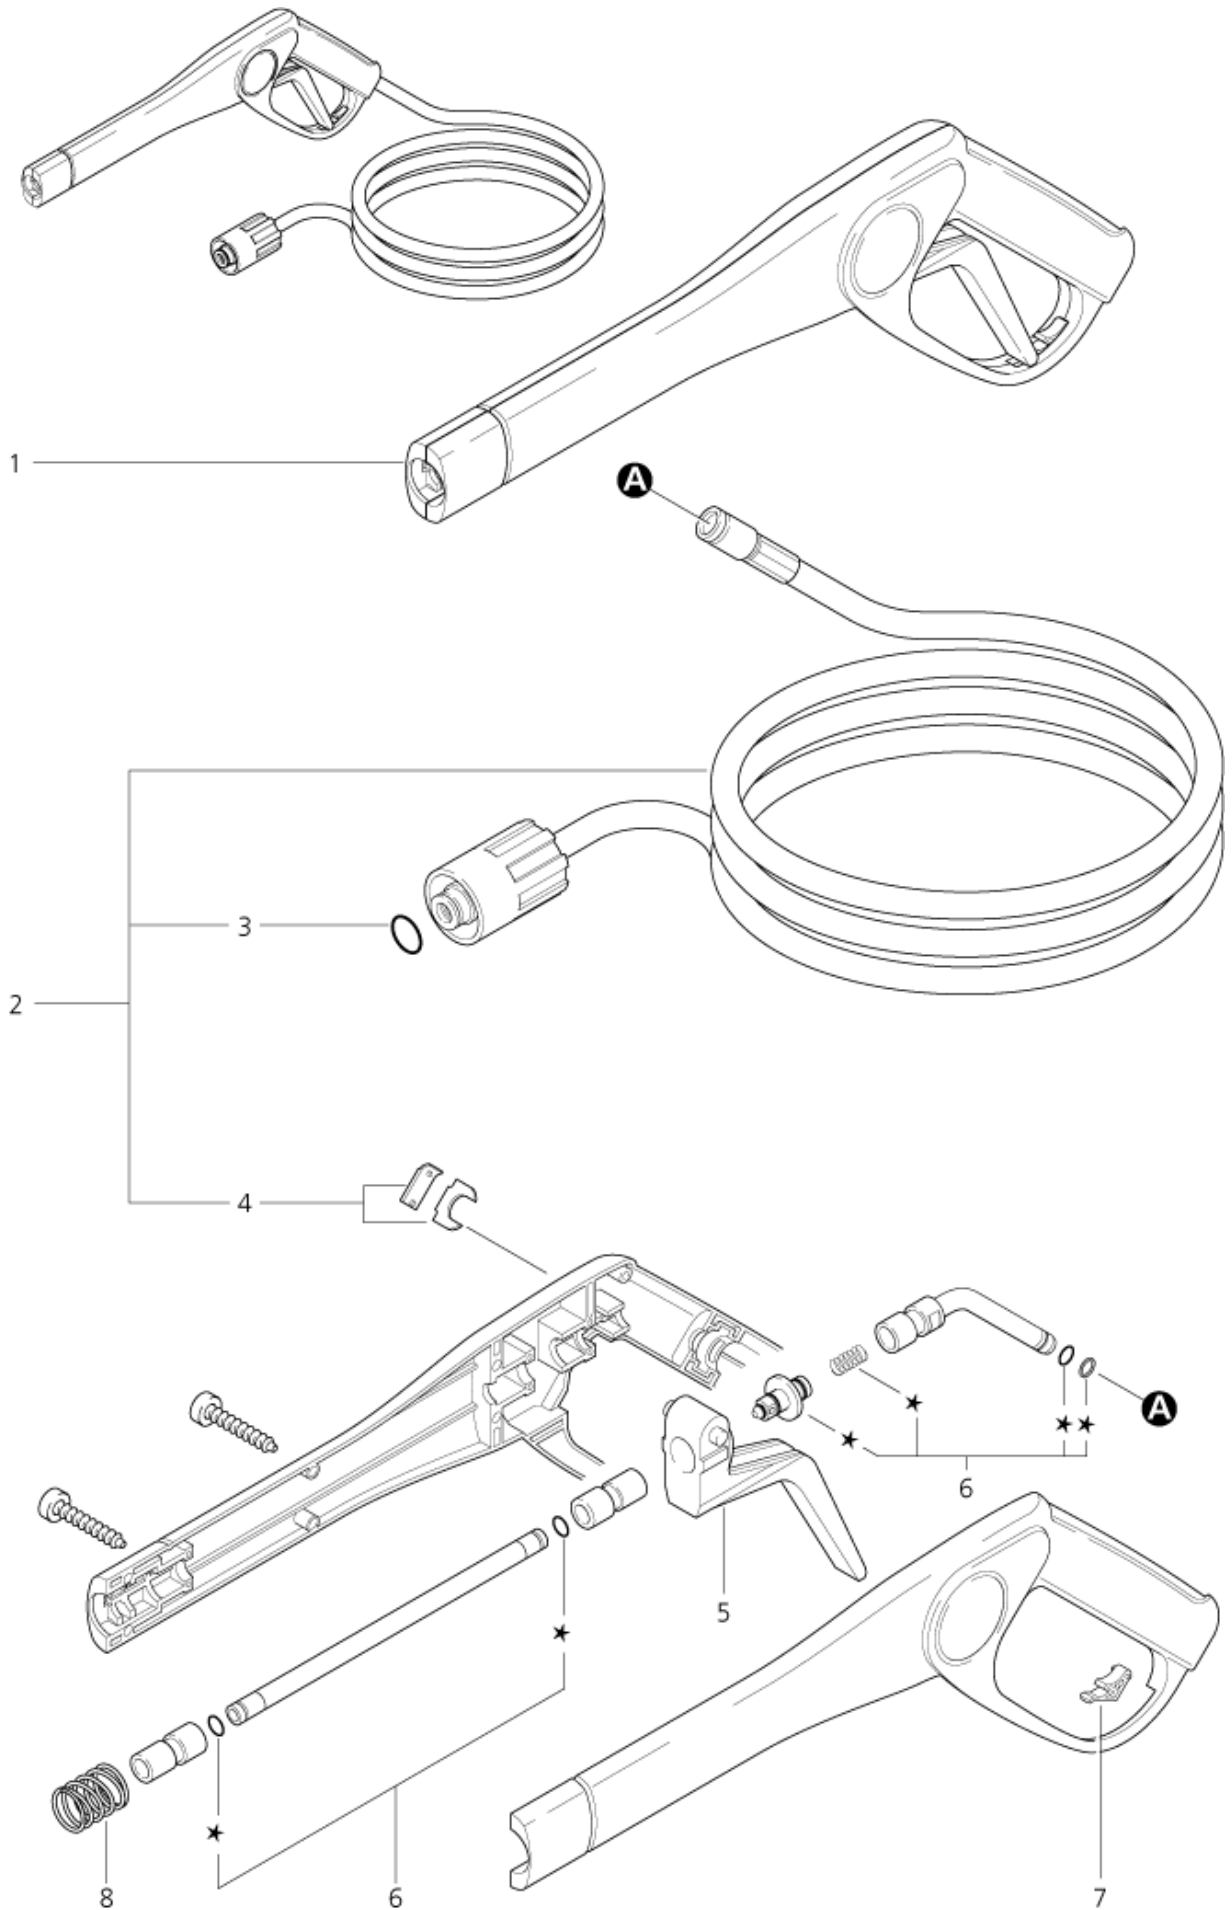

Trigger 300

AQUA 300, 400, 600

16-05-2008

Part List ID
AQUA310

11

Trigger 300

AQUA 300, 400, 600

16-05-2008

Part List ID
AQUA310

12

Pos	Part no.	Qty	Description	EAN
1	29495	1	PISTOL	4005337294
2	29497	1	HP HOSE DN 6X 7M ASSEMBLY	4005337294
3	1381	1	O-RING Ø 14X2	4005337013
4	29499	1	CONNECTION FOR HP HOSE DN	4005337294
5	29607	1	LEVER	4005337296
6	29498	1	PISTON	4005337294
7	29608	1	SAFETY CATCH	4005337296
8	63695	1	SPRING 1,60X17,80X24	4005337636