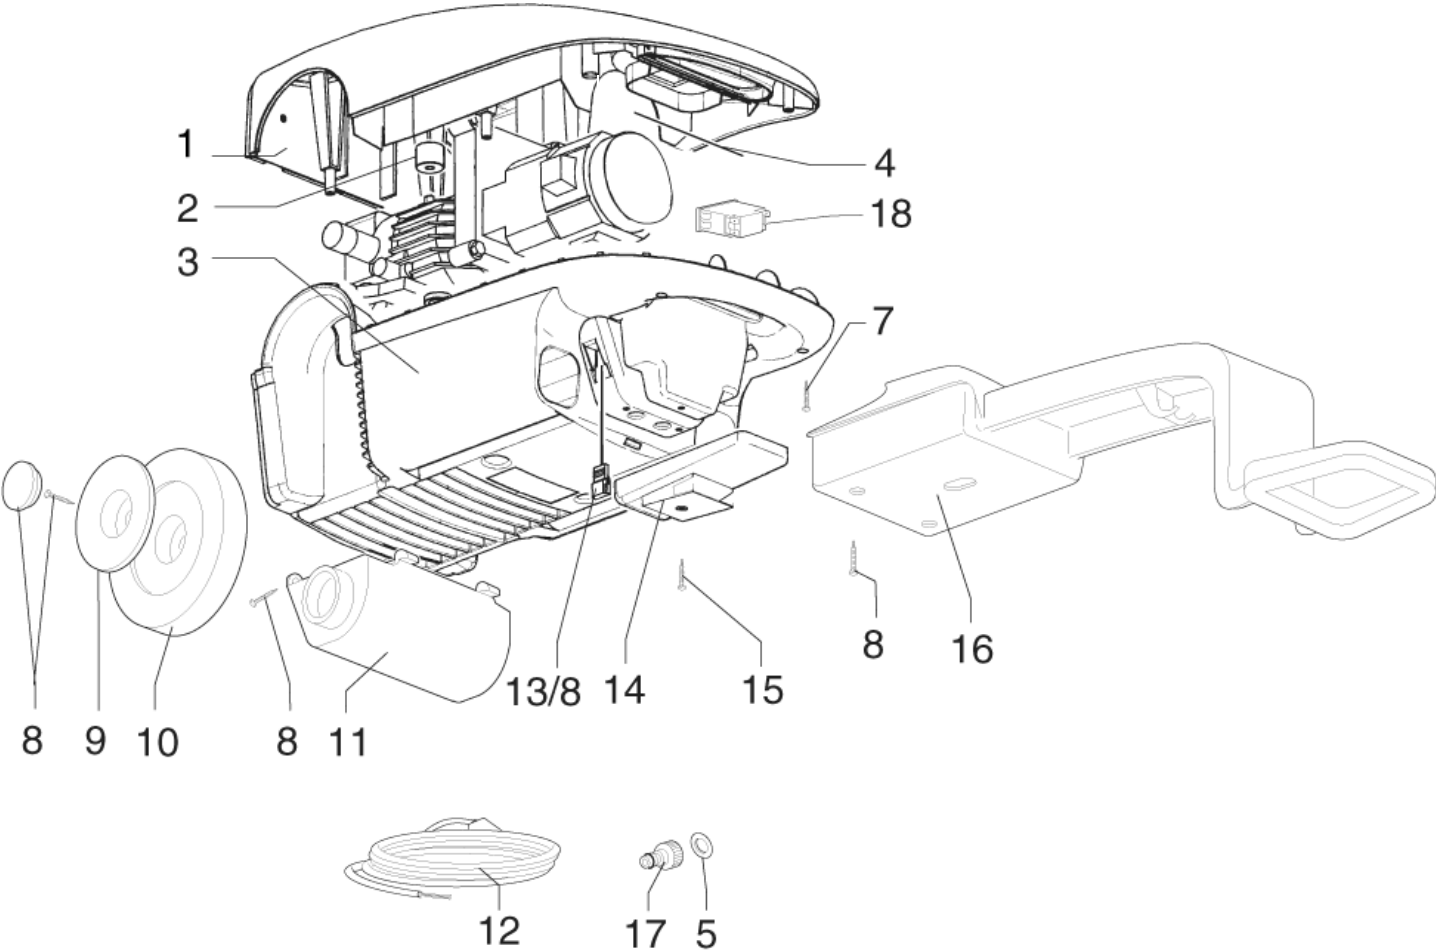

Overview

ACTIVE

04-08-2008

Part List ID
ACTIVE02

3

Overview

04-08-2008

Part List ID

ACTIVE02

ACTIVE

4

Pos	Part no.	Qty	Description		EAN
1	6481079	1	CABINET FRONT ACTIVE BLAC	BLACK	5701715378
1	6481080	1	CABINET FRONT PART	BLUE	5701715269
2	6481081	1	RUBBER-BONDED-TO-METAL MOUNTIG		5701715275
3	6481082	1	CABINET REAR PART		5701715269
4	6521049	1	GASKET CORD		5701715215
5	3001237	1	GASKET Ø24,5XØ16X3		5701715037
7	1813906	5	SCREW PT KB50X20, WN1412		5701715008
7	1814508	1	SCREW EJOT- K50X16 T25 W N 1452 SW-ZN	(FOR TYPE- Y CONNECTION)	5701715014
8	6521945	1	BLUE PLUG & CLEANING TOOL KIT		5701715255
9	6411440	2	HUB, ALTO		5701715239
10	6410398	2	WHEEL, TROLLEY		5701715102
11	6521222	1	CONSOLE FOR WHEEL		5701715115
12	6411723	1	EL. CABLE WITH PLUG		5701715275
12	6411724	1	EL. CABLE WITH PLUG GB	GB	5701715275
12	6411725	1	EL. CABLE WITH PLUG CH	CH	5701715275
13	6520847	1	CLEANING TOOL ALTO		5701715239
14	6526499	1	RACK		5701715275
15	6481095	1	SCREW		5701715275
16	6521221	1	DRIVING HANDLE		5701715115
17	1402809	1	QUICK COUPLING MALE		5701715008
18	6481010	1	PUSHBUTTON SWITCH		5701715268