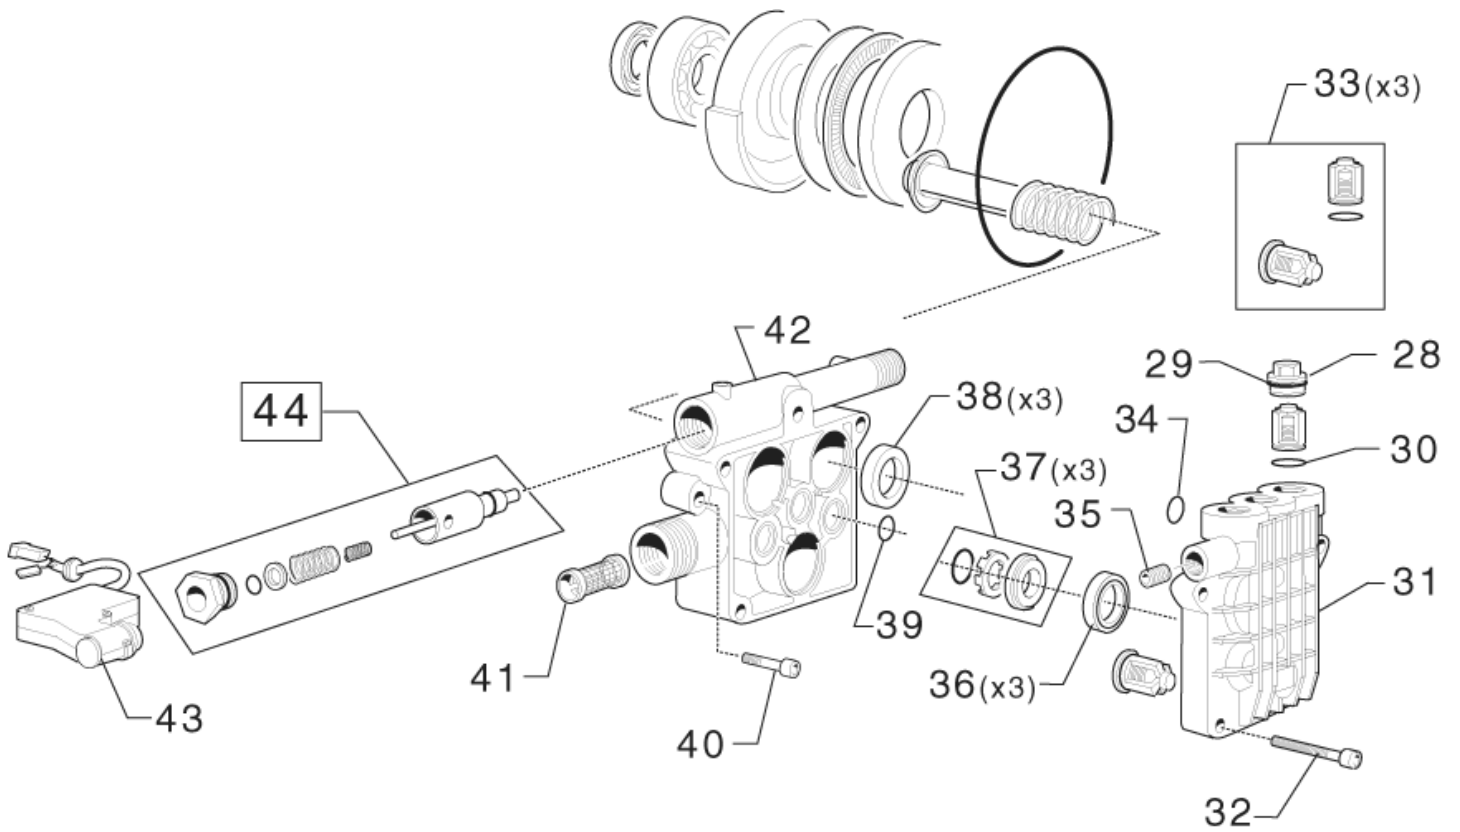

Part List ID

ACTIVE02

ACTIVE

4

Pos	Part no.	Qty	Description		EAN
1	6481079	1	CABINET FRONT ACTIVE BLAC	BLACK	5701715378
1	6481080	1	CABINET FRONT PART	BLUE	5701715269
2	6481081	1	RUBBER-BONDED-TO-METAL MOUNTIG		5701715275
3	6481082	1	CABINET REAR PART		5701715269
4	6521049	1	GASKET CORD		5701715215
5	3001237	1	GASKET Ø24,5XØ16X3		5701715037
7	1813906	5	SCREW PT KB50X20, WN1412		5701715008
7	1814508	1	SCREW EJOT- K50X16 T25 W N 1452 SW-ZN	(FOR TYPE- Y CONNECTION)	5701715014
8	6521945	1	BLUE PLUG & CLEANING TOOL KIT		5701715255
9	6411440	2	HUB, ALTO		5701715239
10	6410398	2	WHEEL, TROLLEY		5701715102
11	6521222	1	CONSOLE FOR WHEEL		5701715115
12	6411723	1	EL. CABLE WITH PLUG		5701715275
12	6411724	1	EL. CABLE WITH PLUG GB	GB	5701715275
12	6411725	1	EL. CABLE WITH PLUG CH	CH	5701715275
13	6520847	1	CLEANING TOOL ALTO		5701715239
14	6526499	1	RACK		5701715275
15	6481095	1	SCREW		5701715275
16	6521221	1	DRIVING HANDLE		5701715115
17	1402809	1	QUICK COUPLING MALE		5701715008
18	6481010	1	PUSHBUTTON SWITCH		5701715268

Motor pump unit

ACTIVE

04-08-2008

Part List ID
ACTIVE04

5

Default accessories

ACTIVE

04-08-2008

Pos	Part no.	Qty	Description	EAN
1	6411717	1	ACTIVE SPRAY HANDLE W. HO	5701715269
1	6481986	1	NOZZLE TUBE W.O-RING FLAT BAJO	5701715275