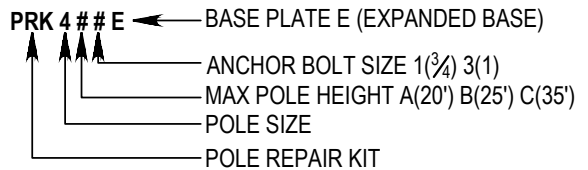

BOLT CIRCLE RANGE:

8½" - 12½"

HARDWARE INCLUDED IN KIT:

- (1) POLE BRACE
- (6) BOX BOLTS
- (4) ANCHOR NUTS
- (4) THREADED EXTENDERS
- (12) WASHERS

Light Pole Systems, Inc
lightpolesystems.com
 (714) 786-8983
 1057 E. Imerial Hwy #155
 Placentia Ca. 92870

TYPE: POLE REPAIR KIT
 FINISH: GALVANIZED

MODEL#: **PRK4##E**

SCALE: **NONE**

DATE: **1/19/16**