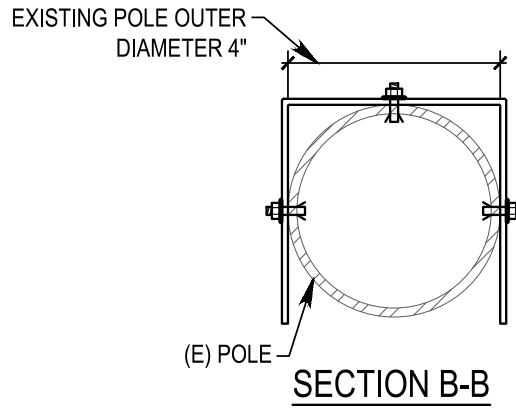

BOLT CIRCLE RANGE:

8½" - 12½"

HARDWARE INCLUDED IN KIT:

- (1) POLE BRACE
- (6) BOX BOLTS
- (4) ANCHOR NUTS
- (4) THREADED EXTENDERS
- (12) WASHERS

Light Pole Systems, Inc
lightpolesystems.com
 (714) 786-8983
 1057 E. Imerial Hwy #155
 Placentia Ca. 92870

TYPE: POLE REPAIR KIT
 FINISH: GALVANIZED

MODEL#: **PRK4##E**

SCALE: **NONE**

DATE: **1/19/16**