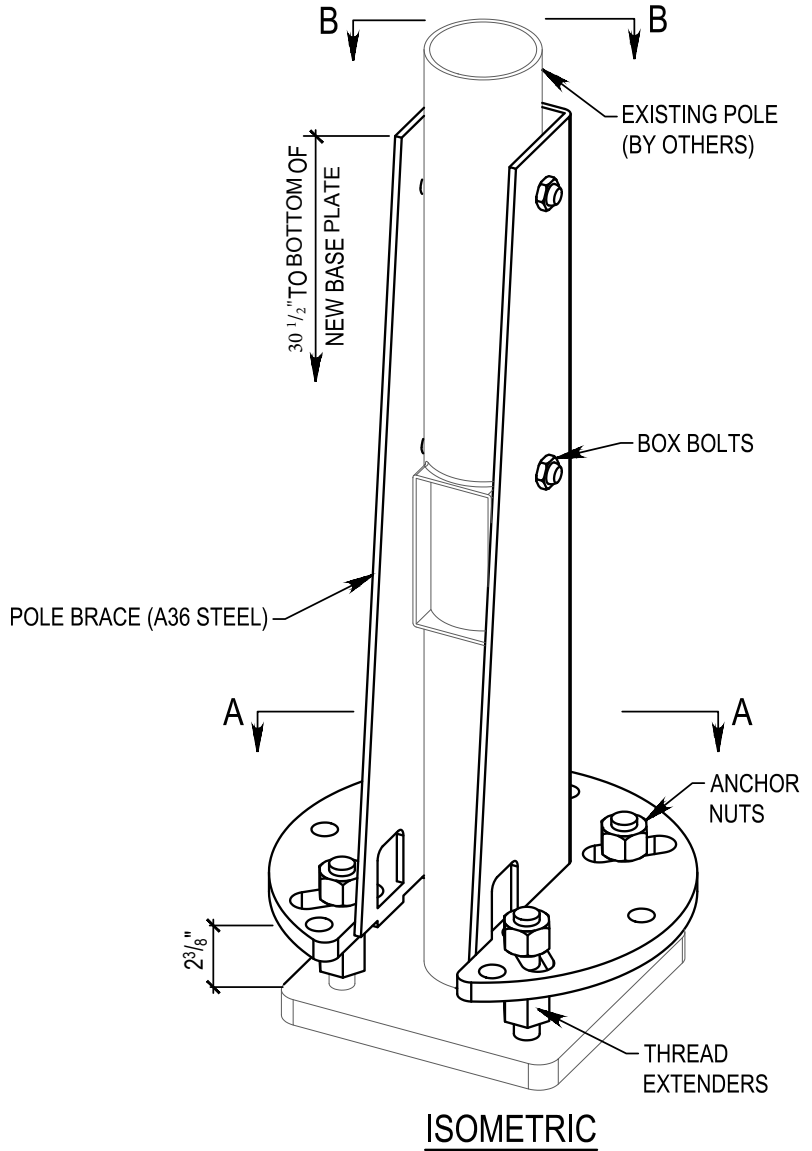

BOLT CIRCLE RANGE:

8½" - 12½"

HARDWARE INCLUDED IN KIT:

- (1) POLE BRACE
- (6) BOX BOLTS
- (4) ANCHOR NUTS
- (4) THREADED EXTENDERS
- (12) WASHERS

Light Pole Systems, Inc
lightpolesystems.com
 (714) 786-8983
 1057 E. Imerial Hwy #155
 Placentia Ca. 92870

TYPE: POLE REPAIR KIT
 FINISH: GALVANIZED

MODEL#: **PRK4##E**

SCALE: **NONE**

DATE: **1/19/16**