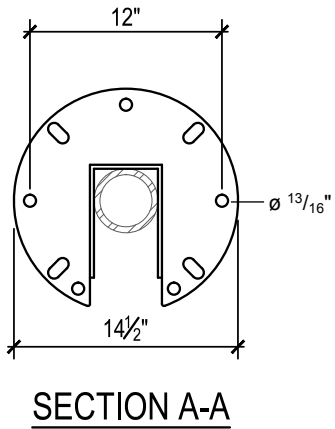

BOLT CIRCLE RANGE:

8½" - 12½"

HARDWARE INCLUDED IN KIT:

- (1) POLE BRACE
- (6) BOX BOLTS
- (4) ANCHOR NUTS
- (4) THREADED EXTENDERS
- (12) WASHERS

Light Pole Systems, Inc
lightpolesystems.com
 (714) 786-8983
 1057 E. Imerial Hwy #155
 Placentia Ca. 92870

TYPE: POLE REPAIR KIT
 FINISH: GALVANIZED

MODEL#: **PRK4##E**

SCALE: **NONE**

DATE: **1/19/16**