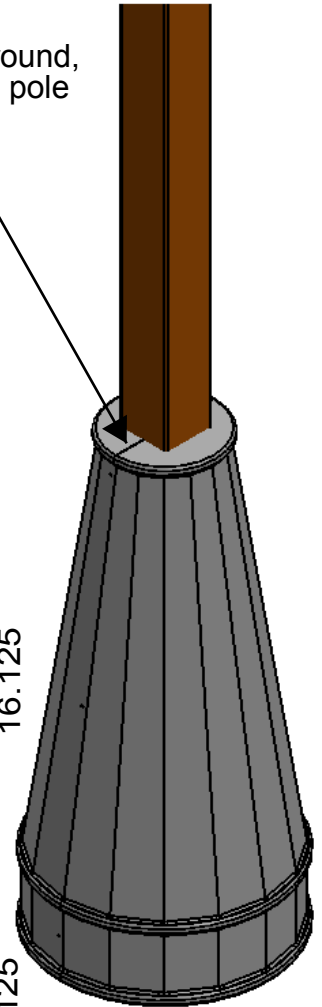

UNIVERSAL TOP.  
 Installer must cut square, round, octagon, etc depending on pole design.

TYPE: DECORATIVE BASE COVER  
 FINISH: TEXTURED ABS

Light Pole Systems, Inc  
 LightPoleSystems.com  
 (714) 786-8983  
 1057 E. Imperial Hwy #155  
 Placentia Ca. 92870

MODEL#: DBC

SCALE: 1:7

DATE: 8/24/16