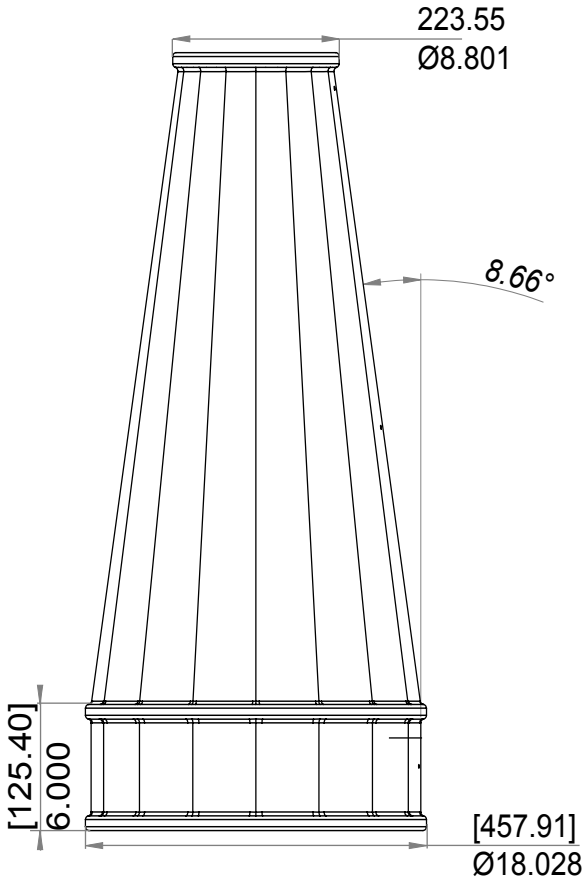

UNIVERSAL TOP.  
 Installer must cut square, round, octagon, etc depending on pole design.

TYPE: DECORATIVE BASE COVER  
 FINISH: TEXTURED ABS

Light Pole Systems, Inc  
 LightPoleSystems.com  
 (714) 786-8983  
 1057 E. Imperial Hwy #155  
 Placentia Ca. 92870

MODEL#: DBC

SCALE: 1:7

DATE: 8/24/16