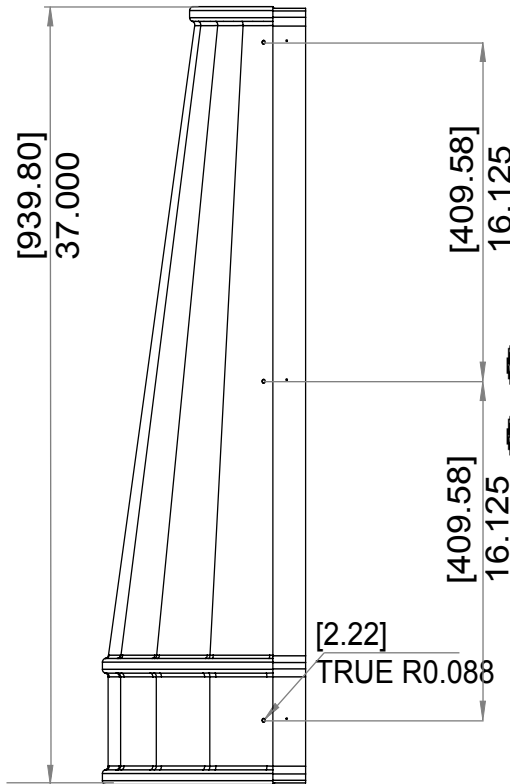

UNIVERSAL TOP.  
 Installer must cut square, round, octagon, etc depending on pole design.

TYPE: DECORATIVE BASE COVER  
 FINISH: TEXTURED ABS

Light Pole Systems, Inc  
 LightPoleSystems.com  
 (714) 786-8983  
 1057 E. Imperial Hwy #155  
 Placentia Ca. 92870

MODEL#: DBC

SCALE: 1:7

DATE: 8/24/16