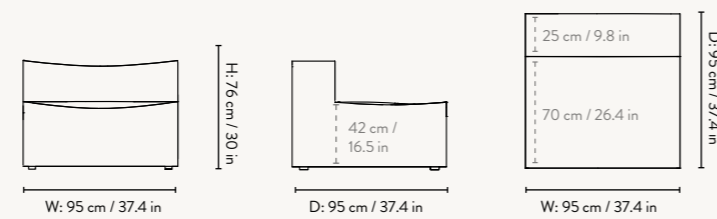

CENTER MODULE - S100