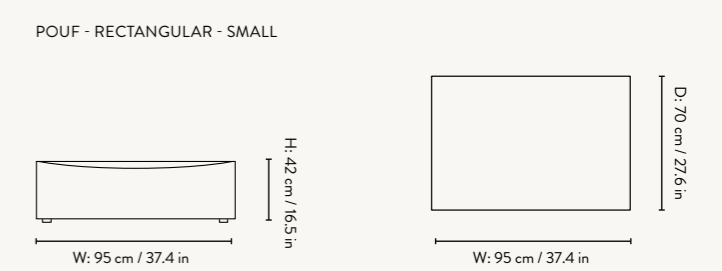

CUSTOMISATION OPTIONS

FABRIC QUALITIES

To see the specifications of each fabric and available colour assortment please go to overview on page 14

POUF - RECTANGULAR - SMALL