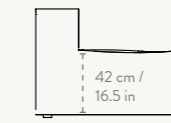

OPEN END MODULE - SMALL