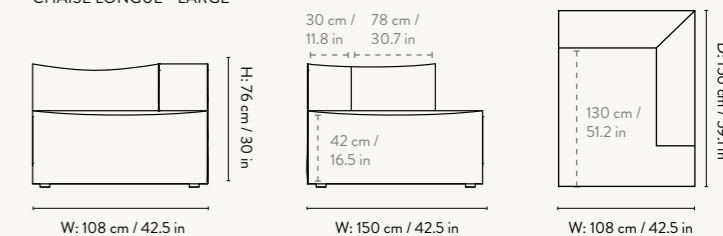

CHAISE LONGUE - LARGE