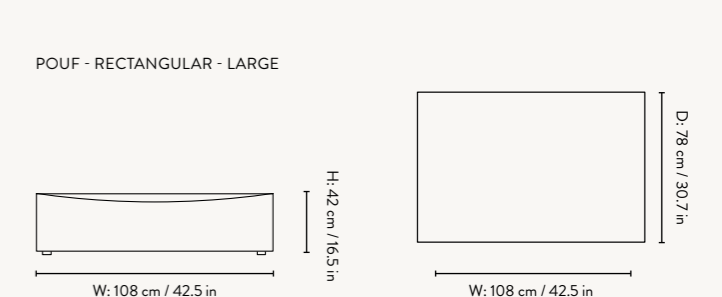

POUF - RECTANGULAR - LARGE