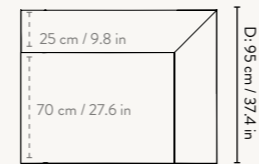

#### Connecting Corner Module - Small

Height: 76 cm / 30 in  
Width: 95 cm / 37.4 in  
Depth: 95 cm / 37.4 in  
Seat height: 42 cm / 16.5 in  
Seat depth: 70 cm / 27.6 in  
Backrest height: 34 cm / 13.4 in  
Weight: 32 kg

#### Armrest End Module - Small

Height: 76 cm / 30 in  
Width: 120 cm / 47.2 in  
Depth: 95 cm / 37 in  
Seat height: 42 cm / 16.5 in  
Seat depth: 70 cm / 27.6 in  
Backrest height: 34 cm / 13.4 in  
Weight: 40 kg

#### Armrest End Module - Large

Height: 76 cm / 30 in  
Width: 138 cm / 54.3 in  
Depth: 108 cm / 42.5 in  
Seat height: 42 cm / 16.5 in  
Seat depth: 78 cm / 30.7 in  
Backrest height: 34 cm / 13.4 in  
Weight: 43 kg

### ARMREST END MODULE - SMALL

D: 95 cm / 37.4 in

W: 95 cm / 37.4 in

W: 120 cm / 47.2 in