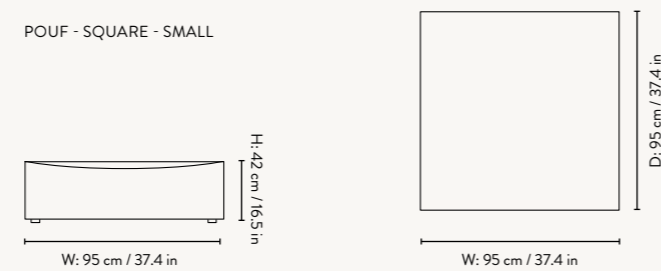

CUSTOMISATION OPTIONS

FABRIC QUALITIES

To see the specifications of each fabric and available colour assortment please go to overview on page 14

POUF - SQUARE - SMALL