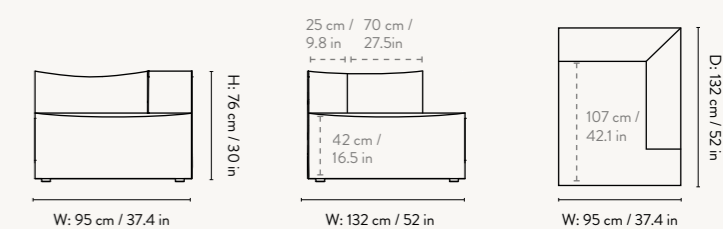

CHAISE LONGUE - SMALL