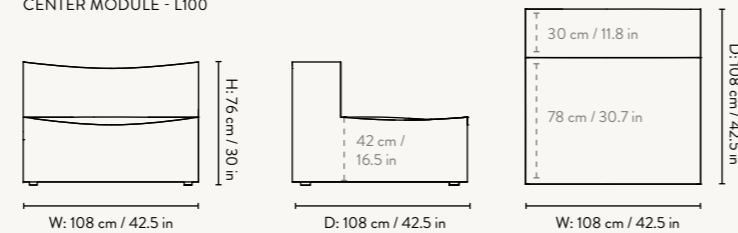

CENTER MODULE - L100