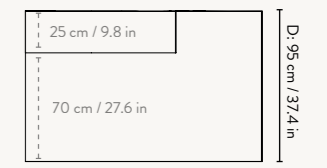

CATENA SOFA – ARMREST END MODULE

Design by ferm LIVING

PRODUCT DETAILS

Provided with connection system to link modules together
Manufactured in Italy

MODULE NUMBERS

Armrest End Module - Small - Left - S400
Armrest End Module - Small - Right - S401
Armrest End Module - Large - Left - L400
Armrest End Module - Large - Right - L401

DIMENSIONS

Armrest End Module - Small

Height: 76 cm / 30 in
Width: 120 cm / 47.2 in
Depth: 95 cm / 37 in
Seat height: 42 cm / 16.5 in
Seat depth: 70 cm / 27.6 in
Backrest height: 34 cm / 13.4 in
Weight: 40 kg

Armrest End Module - Large

Height: 76 cm / 30 in
Width: 138 cm / 54.3 in
Depth: 108 cm / 42.5 in
Seat height: 42 cm / 16.5 in
Seat depth: 78 cm / 30.7 in
Backrest height: 34 cm / 13.4 in
Weight: 43 kg

MATERIALS & CONSTRUCTION

Inner plywood structure. High-density cold foam covered with soft padding for extra comfort. The construction ensures excellent comfort, low distortion, high resistance to tears and tensile force, as well as outstanding breathability
Feet: Black polypropylene

CARE

Please see Care & Maintenance guide on www.fermliving.com

PACKSIZE

1

TEST

EN 16139:2013

Furniture - Strength, durability, stability and safety
Requirements for non-domestic seating

Foam fire rating:

CAL117-2013 - pass
BS 5852 Crib5 - on request

CUSTOMISATION OPTIONS

FABRIC QUALITIES

To see the specifications of each fabric and available colour assortment please go to overview on page 14

ARMREST END MODULE - SMALL

D: 95 cm / 37.4 in

W: 95 cm / 37.4 in

W: 120 cm / 47.2 in

ARMREST END MODULE - LARGE

D: 108 cm / 42.5 in

W: 108 cm / 42.5 in

W: 138 cm / 54.3 in

CATENA SOFA – OPEN END MODULE

Design by ferm LIVING

PRODUCT DETAILS

Provided with connection system to link modules together
Manufactured in Italy

MODULE NUMBERS