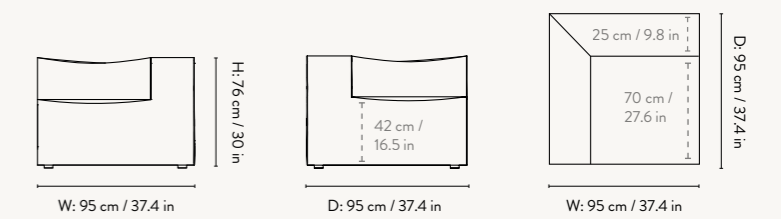

CONNECTING CORNER MODULE - S200