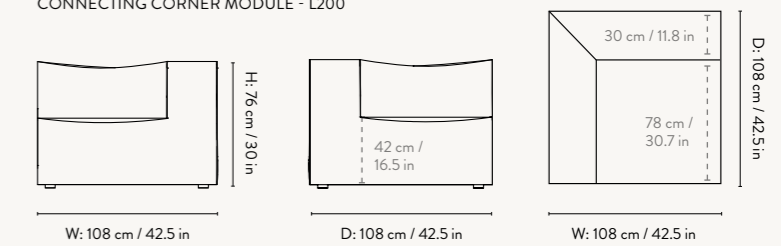

CONNECTING CORNER MODULE - L200