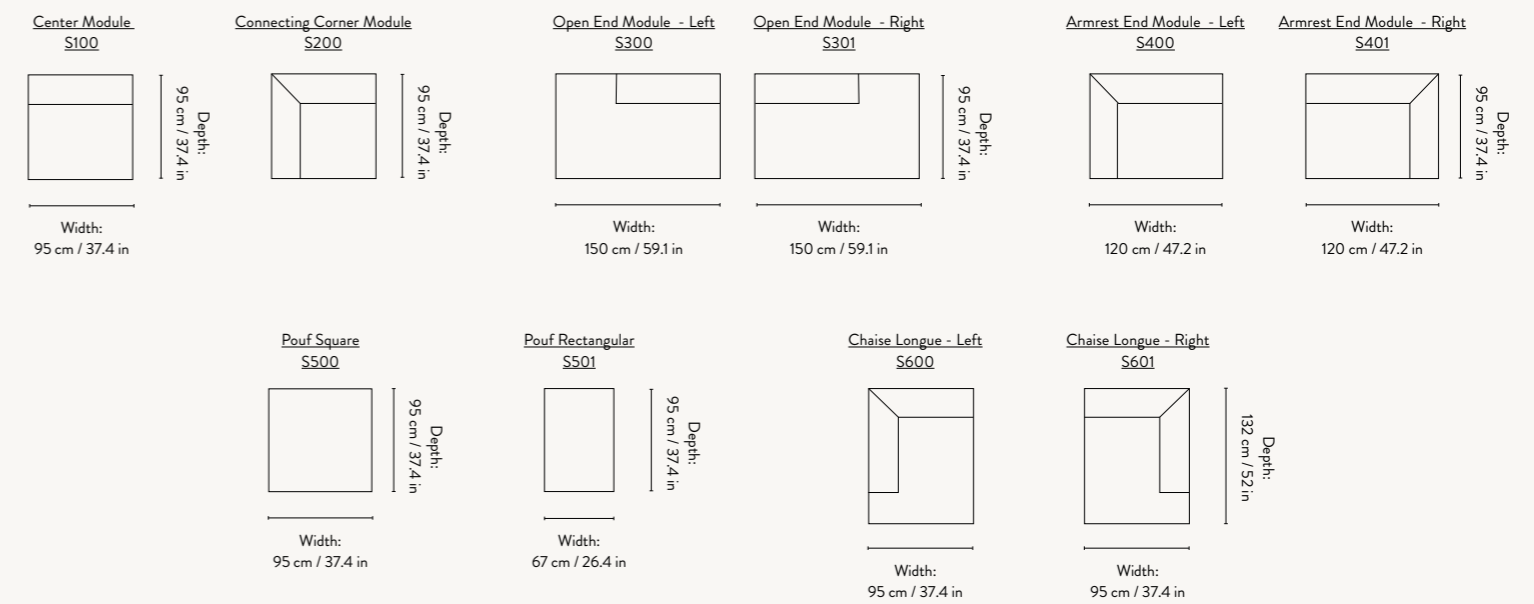

CATENA MODULE OVERVIEW – SMALL VERSION