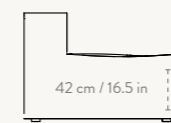

ARMREST END MODULE - SMALL