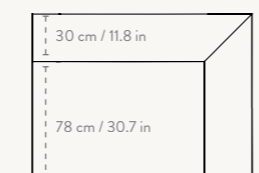

#### Armrest End Module - Small

Height: 76 cm / 30 in  
Width: 120 cm / 47.2 in  
Depth: 95 cm / 37 in  
Seat height: 42 cm / 16.5 in  
Seat depth: 70 cm / 27.6 in  
Backrest height: 34 cm / 13.4 in  
Weight: 40 kg

### ARMREST END MODULE - SMALL

D: 95 cm / 37.4 in

W: 95 cm / 37.4 in

W: 120 cm / 47.2 in

### ARMREST END MODULE - LARGE

D: 108 cm / 42.5 in

W: 108 cm / 42.5 in

W: 138 cm / 54.3 in