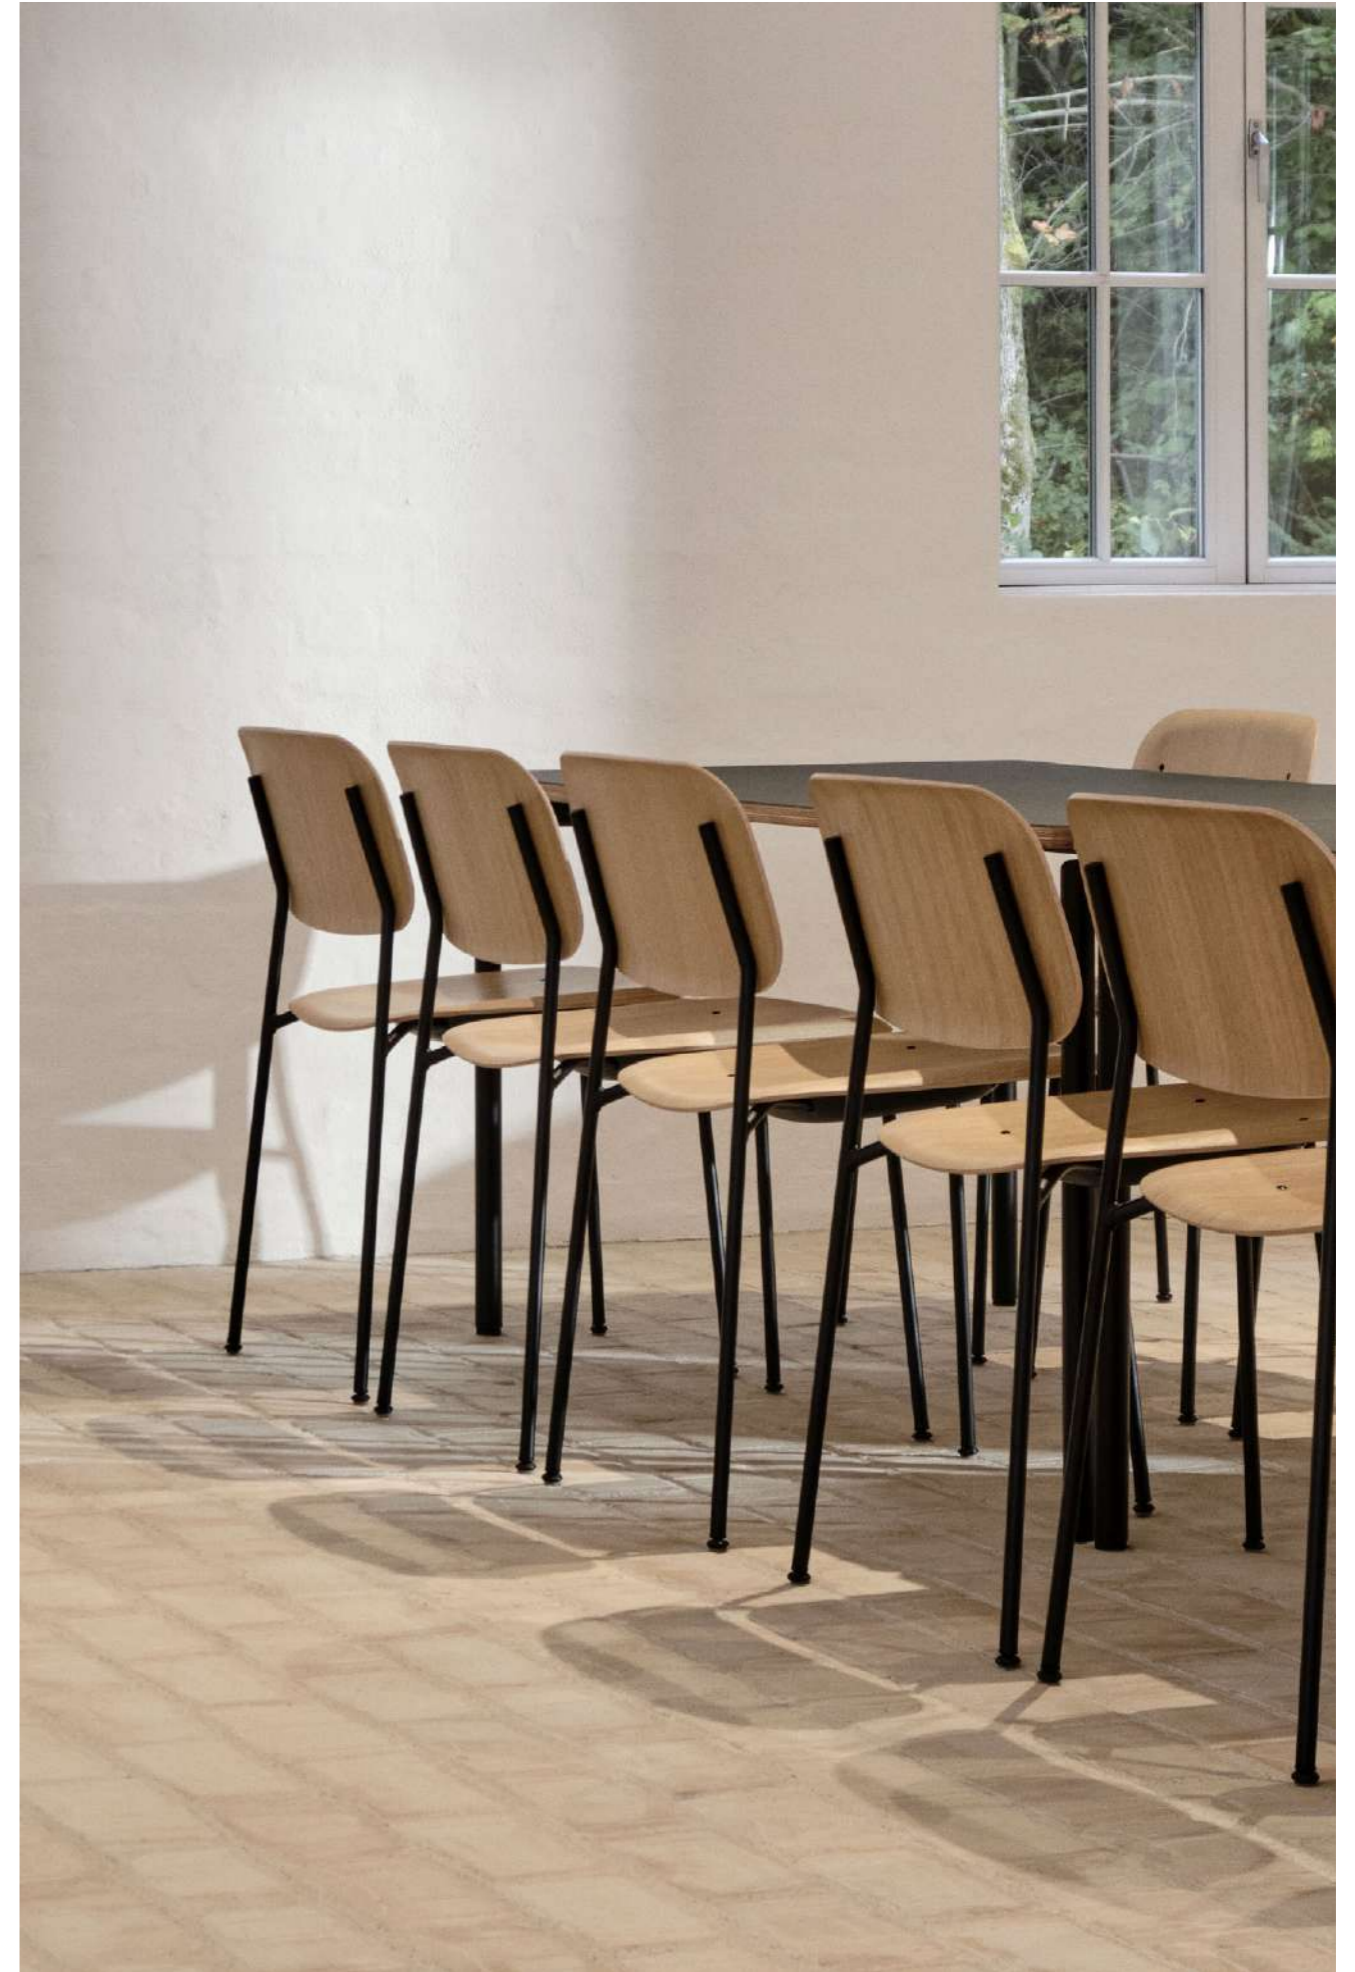

Soft Edge 85 | Black

Soft Edge 70 | Water-based laquered oak

Soft Edge Collection Highlights

- A versatile series of chairs, stools, bar stools and lounge chairs
- Blending strong curves with extreme lightness to create a minimalistic design
- The collection offers uncluttered aesthetics, stability, and functionality
- The majority of the collection is EU Eco-labelled
- Variety of seat and base colours and finishes
- Available in a wide variety of fabric and leather options
- Ideal for using in private, public and contract environments

Soft Edge Collection

Soft Edge 40 | Water-based laquered oak

Soft Edge Overview

SOFT EDGE CHAIRS | 4 LEG STEEL BASE

Soft Edge 40

Soft Edge 40
Seat up.

Soft Edge 41
Full up.

NEW