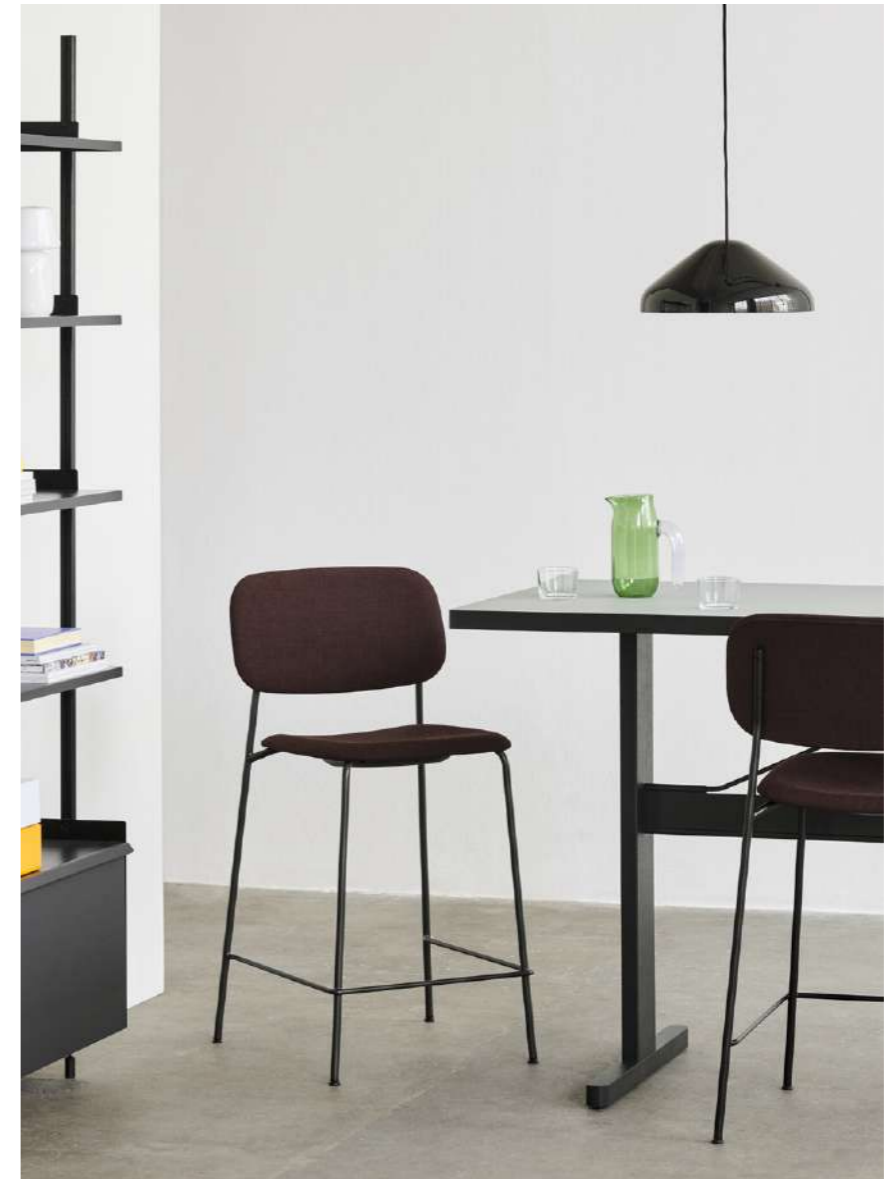

Soft Edge 91 | Remix 173