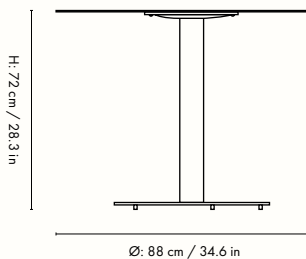

1104267562
Cashmere

1104267561
Black

Information

Size: Ø: 88 x H: 72 cm / Ø: 34.6 x H: 28.3 in
Material: Powder coated galvanized structural steel
Info: With adjustable feet. Suitable for outdoor use.
 Registered design
Care: Wipe with a damp cloth
Country of origin: Turkey
Net weight: 41 kg
Packsize: 1
Test: EN 15372:2016, Furniture - Strength, durability and safety - Requirements for non-domestic tables
 ANSI/BIFMA X5.5-2021 Desk and Table Products

Measurements

Pond Café Table

Bring an element of calm to your indoor or outdoor space with the Pond Café Table. Featuring an organically-shaped tabletop that forms an irregular, imperfect circle, the table is completed by a single, discreet column at the base. Made entirely from durable, powder-coated galvanized steel and with adjustable feet that allow you to align the base plate on uneven surfaces, the Pond Café Table is well-suited for small living, and is ideal for use on a balcony, terrace or in the kitchen. The table arrives flat-packed.

1104267560
Cashmere

1104267559
Black

Information

Size: Ø: 64 x H: 72 cm / Ø: 34.6 x H: 25.2 in
Material: Powder coated galvanized structural steel
Info: With adjustable feet. Suitable for outdoor use.
 Registered design
Care: Wipe with a damp cloth
Country of origin: Turkey
Net weight: 22.4 kg
Packsize: 1
Test: EN 15372:2016, Furniture - Strength, durability and safety - Requirements for non-domestic tables
 ANSI/BIFMA X5.5-2021 Desk and Table Products