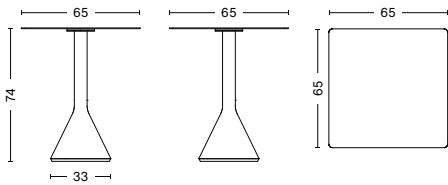

DIMENSIONS

WIDTH 6,4 CM | 2.50"

DEPTH 3,3 CM | 1.25"

HEIGHT 9 CM | 3.50"

MATERIALS

FIXATION BRACKET

Powder coated stainless steel with EPDM rubber washer.

COLOUR & FINISH

DIMENSIONS

LENGTH 65 CM | 25.50"
WIDTH 65 CM | 25.50"
HEIGHT 74 CM | 29.25"
BASE DIAMETER 33 CM | 13"

DIAMETER 60 CM | 23.50"
HEIGHT 105 CM | 41.25"
BASE DIAMETER 33 CM | 13"

DIAMETER 70 CM | 27.50"
HEIGHT 74 CM | 29.25"
BASE DIAMETER 33 CM | 13"