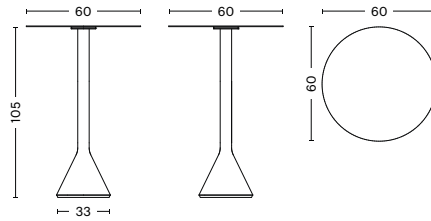

DIMENSIONS

WIDTH 6,4 CM | 2.50"

DEPTH 3,3 CM | 1.25"

HEIGHT 9 CM | 3.50"

MATERIALS

FIXATION BRACKET

Powder coated stainless steel with EPDM rubber washer.

COLOUR & FINISH

DIMENSIONS

LENGTH 65 CM | 25.50"
WIDTH 65 CM | 25.50"
HEIGHT 74 CM | 29.25"
BASE DIAMETER 33 CM | 13"

DIAMETER 60 CM | 23.50"
HEIGHT 105 CM | 41.25"
BASE DIAMETER 33 CM | 13"

DIAMETER 70 CM | 27.50"
HEIGHT 74 CM | 29.25"
BASE DIAMETER 33 CM | 13"