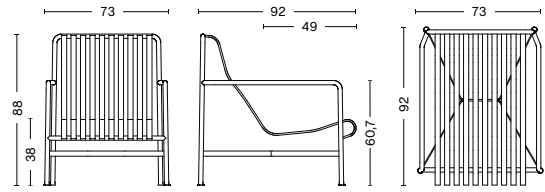

PALISSADE DINING BENCH W/O ARMREST
 WIDTH 120 CM | 47.25"
 DEPTH 70 CM | 27.55"
 HEIGHT 80 CM | 31.50"
 SEAT HEIGHT 45 CM | 17.75"

PALISSADE DINING BENCH
 WIDTH 128 CM | 50.50"
 DEPTH 70 CM | 27.50"
 HEIGHT 80 CM | 31.50"
 SEAT HEIGHT 45 CM | 17.75"

PALISSADE STOOL
 WIDTH 37 CM | 14.50"
 DEPTH 42 CM | 16.50"
 HEIGHT 45 CM | 17.75"

PALISSADE BAR STOOL
 WIDTH 38 CM | 15"
 DEPTH 45 CM | 17.75"
 HEIGHT 78 CM | 30.75"

DIMENSIONS

PALISSADE LOUNGE CHAIR LOW
 WIDTH 73 CM | 28.75"
 DEPTH 81 CM | 32"
 HEIGHT 70 CM | 27.50"
 SEAT HEIGHT 38 CM | 15"
 SEAT DEPTH 49 CM / 19.25"

PALISSADE LOUNGE CHAIR HIGH
 WIDTH 73 CM | 28.75"
 DEPTH 92 CM | 36.25"
 HEIGHT 88 CM | 34.75"
 SEAT HEIGHT 38 CM | 15"
 SEAT DEPTH 49 CM / 19.25"

PALISSADE LOUNGE SOFA
 WIDTH 139 CM | 54.75"
 DEPTH 88 CM | 34.75"
 HEIGHT 70 CM | 27.50"
 SEAT HEIGHT 38 CM | 15"
 SEAT DEPTH 49 CM / 19.25"