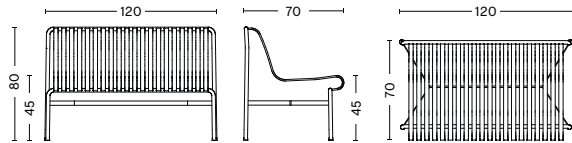

PALISSADE DINING BENCH W/O ARMREST
WIDTH 120 CM | 47.25"
DEPTH 70 CM | 27.55"
HEIGHT 80 CM | 31.50"
SEAT HEIGHT 45 CM | 17.75"