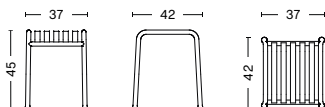

PALISSADE STOOL
WIDTH 37 CM | 14.50"
DEPTH 42 CM | 16.50"
HEIGHT 45 CM | 17.75"