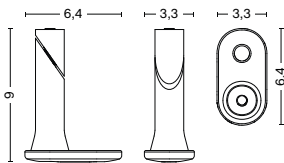

DIMENSIONS

WIDTH 6,4 CM | 2.50"

DEPTH 3,3 CM | 1.25"

HEIGHT 9 CM | 3.50"

MATERIALS

FIXATION BRACKET

Powder coated stainless steel with EPDM rubber washer.

COLOUR & FINISH