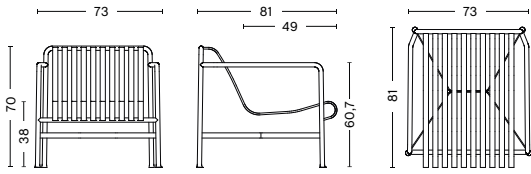

PALISSADE DINING ARMCHAIR
 WIDTH 63 CM | 24.75"
 DEPTH 66 CM | 26"
 HEIGHT 80 CM | 31.50"
 SEAT HEIGHT 45 CM | 17.75"
 SEAT DEPTH 44 CM | 17.25"

PALISSADE BENCH
 WIDTH 120 CM | 47.25"
 DEPTH 42 CM | 16.55"
 HEIGHT 45 CM | 17.75"

PALISSADE DINING BENCH W/O ARMREST
 WIDTH 120 CM | 47.25"
 DEPTH 70 CM | 27.55"
 HEIGHT 80 CM | 31.50"
 SEAT HEIGHT 45 CM | 17.75"

PALISSADE DINING BENCH
 WIDTH 128 CM | 50.50"
 DEPTH 70 CM | 27.50"
 HEIGHT 80 CM | 31.50"
 SEAT HEIGHT 45 CM | 17.75"

PALISSADE STOOL
 WIDTH 37 CM | 14.50"
 DEPTH 42 CM | 16.50"
 HEIGHT 45 CM | 17.75"

PALISSADE BAR STOOL
 WIDTH 38 CM | 15"
 DEPTH 45 CM | 17.75"
 HEIGHT 78 CM | 30.75"

DIMENSIONS

PALISSADE LOUNGE CHAIR LOW
 WIDTH 73 CM | 28.75"
 DEPTH 81 CM | 32"
 HEIGHT 70 CM | 27.50"
 SEAT HEIGHT 38 CM | 15"
 SEAT DEPTH 49 CM / 19.25"