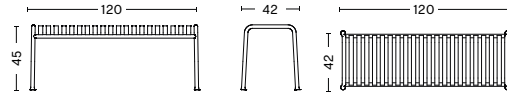

PALISSADE BENCH
WIDTH 120 CM | 47.25"
DEPTH 42 CM | 16.55"
HEIGHT 45 CM | 17.75"