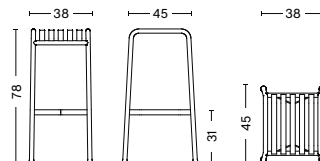

PALISSADE BAR STOOL
WIDTH 38 CM | 15"
DEPTH 45 CM | 17.75"
HEIGHT 78 CM | 30.75"