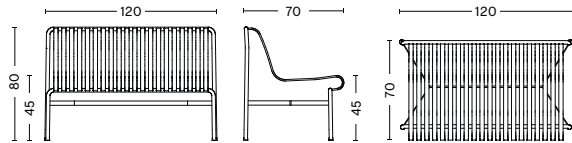

DIMENSIONS

PALISSADE CHAIR
 WIDTH 47 CM | 18.50"
 DEPTH 56 CM | 22"
 HEIGHT 80 CM | 31.50"
 SEAT HEIGHT 45 CM | 17.75"
 SEAT DEPTH 41 CM | 16.25"

PALISSADE ARMCHAIR
 WIDTH 51 CM | 20"
 DEPTH 56 CM | 22"
 HEIGHT 80 CM | 31.50"
 SEAT HEIGHT 45 CM | 17.75"
 SEAT DEPTH 41 CM | 16.25"

PALISSADE DINING ARMCHAIR
 WIDTH 63 CM | 24.75"
 DEPTH 66 CM | 26"
 HEIGHT 80 CM | 31.50"
 SEAT HEIGHT 45 CM | 17.75"
 SEAT DEPTH 44 CM | 17.25"

PALISSADE BENCH
 WIDTH 120 CM | 47.25"
 DEPTH 42 CM | 16.55"
 HEIGHT 45 CM | 17.75"