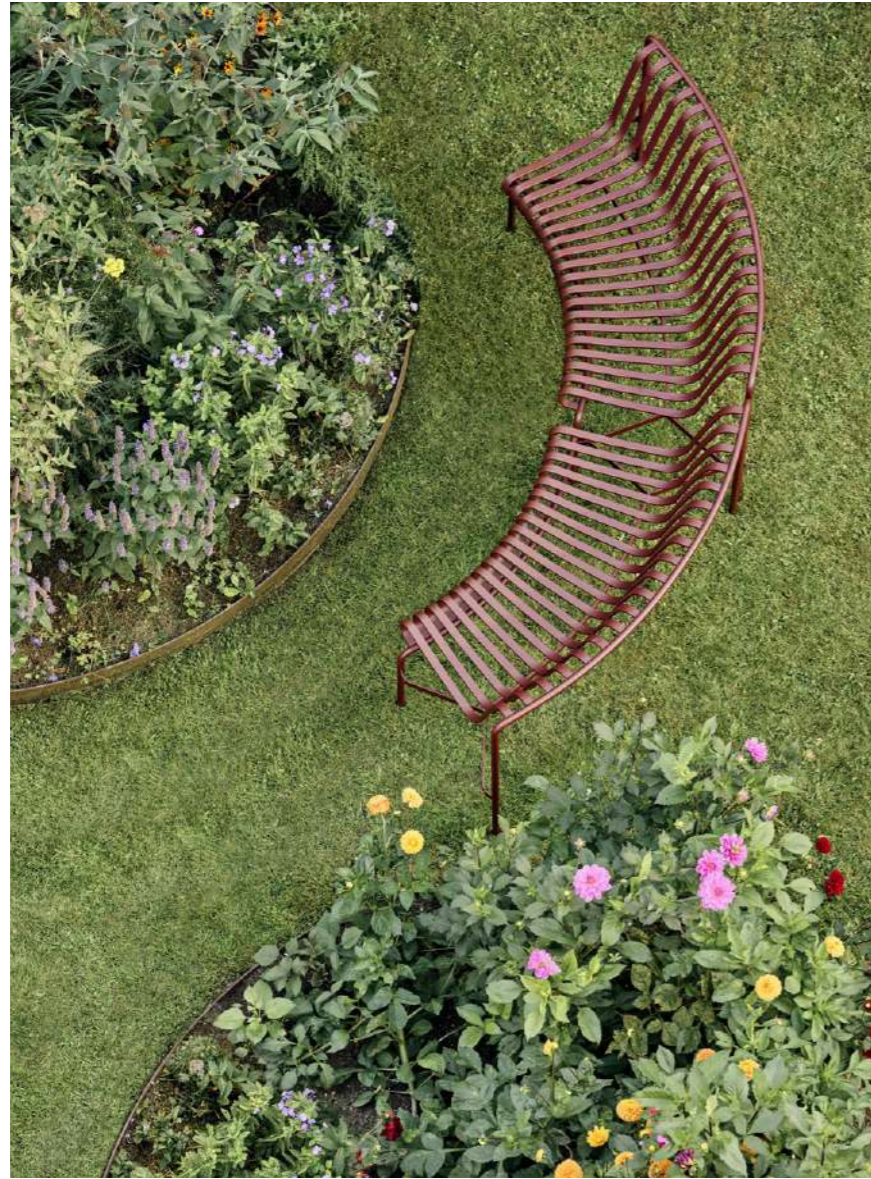

Palissade Park Dining Bench In-In | Iron red