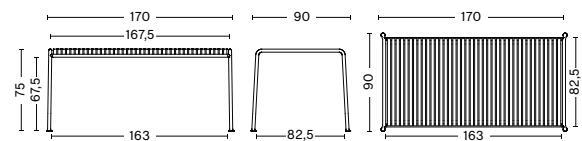

PALISSADE TABLE
LENGTH 170 CM | 67"
WIDTH 90 CM | 35.50"
HEIGHT 75 CM | 29.50"