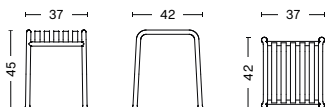

DIMENSIONS

PALISSADE CHAIR
 WIDTH 47 CM | 18.50"
 DEPTH 56 CM | 22"
 HEIGHT 80 CM | 31.50"
 SEAT HEIGHT 45 CM | 17.75"
 SEAT DEPTH 41 CM | 16.25"

PALISSADE ARMCHAIR
 WIDTH 51 CM | 20"
 DEPTH 56 CM | 22"
 HEIGHT 80 CM | 31.50"
 SEAT HEIGHT 45 CM | 17.75"
 SEAT DEPTH 41 CM | 16.25"

PALISSADE DINING ARMCHAIR
 WIDTH 63 CM | 24.75"
 DEPTH 66 CM | 26"
 HEIGHT 80 CM | 31.50"
 SEAT HEIGHT 45 CM | 17.75"
 SEAT DEPTH 44 CM | 17.25"

PALISSADE BENCH
 WIDTH 120 CM | 47.25"
 DEPTH 42 CM | 16.55"
 HEIGHT 45 CM | 17.75"

PALISSADE DINING BENCH W/O ARMREST
 WIDTH 120 CM | 47.25"
 DEPTH 70 CM | 27.55"
 HEIGHT 80 CM | 31.50"
 SEAT HEIGHT 45 CM | 17.75"

PALISSADE DINING BENCH
 WIDTH 128 CM | 50.50"
 DEPTH 70 CM | 27.50"
 HEIGHT 80 CM | 31.50"
 SEAT HEIGHT 45 CM | 17.75"