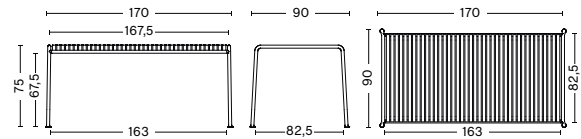

PALISSADE TABLE
LENGTH 170 CM | 67"
WIDTH 90 CM | 35.50"
HEIGHT 75 CM | 29.50"