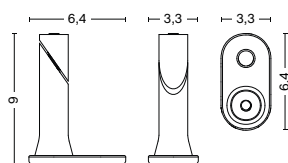

DIMENSIONS

WIDTH 6,4 CM | 2.50"

DEPTH 3,3 CM | 1.25"

HEIGHT 9 CM | 3.50"

MATERIALS

FIXATION BRACKET

Powder coated stainless steel with EPDM rubber washer.

COLOUR & FINISH

DIMENSIONS

LENGTH 65 CM | 25.50"
WIDTH 65 CM | 25.50"
HEIGHT 74 CM | 29.25"
BASE DIAMETER 33 CM | 13"

DIAMETER 60 CM | 23.50"
HEIGHT 105 CM | 41.25"
BASE DIAMETER 33 CM | 13"

DIAMETER 70 CM | 27.50"
HEIGHT 74 CM | 29.25"
BASE DIAMETER 33 CM | 13"