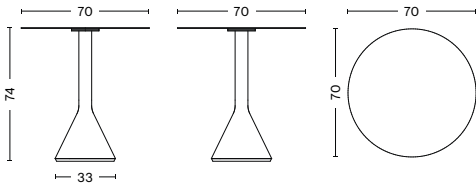

DIMENSIONS

LENGTH 65 CM | 25.50"
WIDTH 65 CM | 25.50"
HEIGHT 74 CM | 29.25"
BASE DIAMETER 33 CM | 13"

DIAMETER 60 CM | 23.50"
HEIGHT 105 CM | 41.25"
BASE DIAMETER 33 CM | 13"

DIAMETER 70 CM | 27.50"
HEIGHT 74 CM | 29.25"
BASE DIAMETER 33 CM | 13"