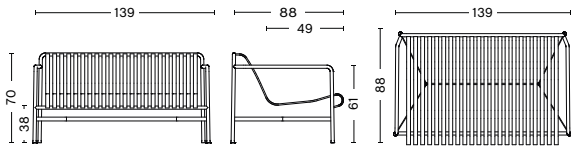

PALISSADE LOUNGE SOFA
WIDTH 139 CM | 54.75"
DEPTH 88 CM | 34.75"
HEIGHT 70 CM | 27.50"
SEAT HEIGHT 38 CM | 15"
SEAT DEPTH 49 CM / 19.25"