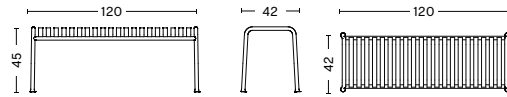

PALISSADE BENCH
WIDTH 120 CM | 47.25"
DEPTH 42 CM | 16.55"
HEIGHT 45 CM | 17.75"