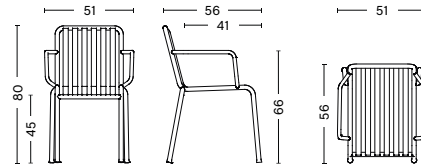

PALISSADE ARMCHAIR
WIDTH 51 CM | 20"
DEPTH 56 CM | 22"
HEIGHT 80 CM | 31.50"
SEAT HEIGHT 45 CM | 17.75"
SEAT DEPTH 41 CM | 16.25"