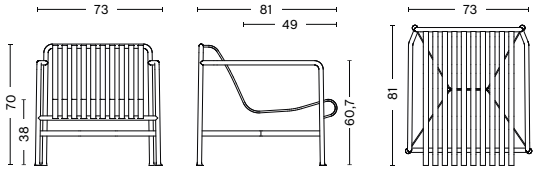

DIMENSIONS

PALISSADE LOUNGE CHAIR LOW
WIDTH 73 CM | 28.75"
DEPTH 81 CM | 32"
HEIGHT 70 CM | 27.50"
SEAT HEIGHT 38 CM | 15"
SEAT DEPTH 49 CM/ 19.25"