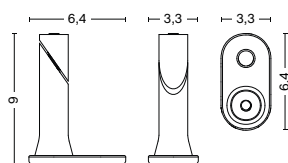

HEADREST CUSHION
FOR CHAISE LONGUE
WIDTH 46,5 CM | 18.25"
DIAMETER 14 CM | 5.50"

MATERIALS | QUILTED CUSHION

OUTDOOR FABRIC
Solution dyed Olefin, Teflon® Water Repellent.

FOAM
15 mm Polyurethane foam.

BACKING
Black anti-slip recycled PET with biobased natural rubber coating.

DIMENSIONS

WIDTH 6,4 CM | 2.50"

DEPTH 3,3 CM | 1.25"

HEIGHT 9 CM | 3.50"

MATERIALS

FIXATION BRACKET

Powder coated stainless steel with EPDM rubber washer.

COLOUR & FINISH