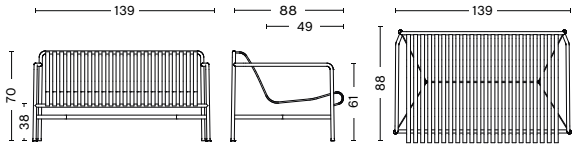

PALISSADE LOUNGE SOFA
WIDTH 139 CM | 54.75"
DEPTH 88 CM | 34.75"
HEIGHT 70 CM | 27.50"
SEAT HEIGHT 38 CM | 15"
SEAT DEPTH 49 CM/ 19.25"