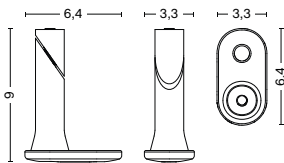

HEADREST CUSHION
FOR CHAISE LONGUE
WIDTH 46,5 CM | 18.25"
DIAMETER 14 CM | 5.50"

MATERIALS | QUILTED CUSHION

OUTDOOR FABRIC
Solution dyed Olefin, Teflon® Water Repellent.

FOAM
15 mm Polyurethane foam.

BACKING
Black anti-slip recycled PET with biobased natural rubber coating.

DIMENSIONS

WIDTH 6,4 CM | 2.50"

DEPTH 3,3 CM | 1.25"

HEIGHT 9 CM | 3.50"

MATERIALS

FIXATION BRACKET

Powder coated stainless steel with EPDM rubber washer.

COLOUR & FINISH