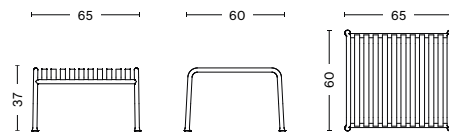

PALISSADE OTTOMAN
WIDTH 65 CM | 25.50"
DEPTH 60 CM | 23.50"
HEIGHT 37 CM | 14.50"