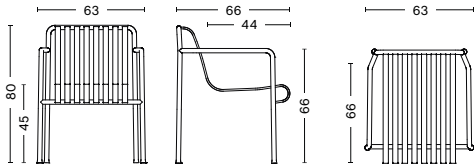

DIMENSIONS

PALISSADE CHAIR
 WIDTH 47 CM | 18.50"
 DEPTH 56 CM | 22"
 HEIGHT 80 CM | 31.50"
 SEAT HEIGHT 45 CM | 17.75"
 SEAT DEPTH 41 CM | 16.25"

PALISSADE ARMCHAIR
 WIDTH 51 CM | 20"
 DEPTH 56 CM | 22"
 HEIGHT 80 CM | 31.50"
 SEAT HEIGHT 45 CM | 17.75"
 SEAT DEPTH 41 CM | 16.25"