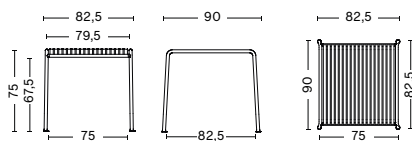

PALISSADE STOOL
 WIDTH 37 CM | 14.50"
 DEPTH 42 CM | 16.50"
 HEIGHT 45 CM | 17.75"

PALISSADE BAR STOOL
 WIDTH 38 CM | 15"
 DEPTH 45 CM | 17.75"
 HEIGHT 78 CM | 30.75"

DIMENSIONS

PALISSADE LOUNGE CHAIR LOW
 WIDTH 73 CM | 28.75"
 DEPTH 81 CM | 32"
 HEIGHT 70 CM | 27.50"
 SEAT HEIGHT 38 CM | 15"
 SEAT DEPTH 49 CM / 19.25"

PALISSADE LOUNGE CHAIR HIGH
 WIDTH 73 CM | 28.75"
 DEPTH 92 CM | 36.25"
 HEIGHT 88 CM | 34.75"
 SEAT HEIGHT 38 CM | 15"
 SEAT DEPTH 49 CM / 19.25"

PALISSADE LOUNGE SOFA
 WIDTH 139 CM | 54.75"
 DEPTH 88 CM | 34.75"
 HEIGHT 70 CM | 27.50"
 SEAT HEIGHT 38 CM | 15"
 SEAT DEPTH 49 CM / 19.25"

PALISSADE OTTOMAN
 WIDTH 65 CM | 25.50"
 DEPTH 60 CM | 23.50"
 HEIGHT 37 CM | 14.50"

PALISSADE CHAISE LONGUE
 WIDTH 65,5 CM | 25.75"
 DEPTH 164,5 CM | 64.75"
 HEIGHT 70,5 CM | 27.75"
 SEAT HEIGHT 25,5 CM | 10"