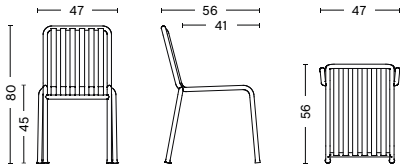

DESIGN BY RONAN & ERWAN BOURULLEC, 2018

Designed by French brothers Ronan and Erwan Bouroullec, the range of hot-dip galvanised Palissade chairs, benches and stools were developed to supplement the existing Palissade collection of outdoor furniture. United by a common principle of symmetrical geometry, the collection is engineered to reproduce the same visual simplicity and core strength throughout. Designed in colour and form to integrate effortlessly into a natural landscape or urban setting, Palissade is intended to be used over a longer period of time and become more beautiful over the years. The furniture's longevity is greatly extended by the hot dip galvanisation process, where the steel frames are dipped in molten zinc, forming a resilient coating over the entire steel surface, protecting against corrosion and offering a maintenance-free finish. The collection is particularly suited for outdoor cafés and restaurants, public gardens or urban spaces.

HIGHLIGHTS

- An outdoor collection of hot galvanised tables, benches, chairs, stools, lounge chairs, chaise longue and sofas in varying sizes.
- Hot-dip galvanisation involves immersing steel in a liquid zinc bath to prevent rust, ensuring items a longer, maintenance-free lifetime.
- Chair and Armchair are stackable up to 8 pcs.
- Suitable for a wide variety of private and public environments.
- Qualified for contract use.

DIMENSIONS

PALISSADE CHAIR
WIDTH 47 CM | 18.50"
DEPTH 56 CM | 22"
HEIGHT 80 CM | 31.50"
SEAT HEIGHT 45 CM | 17.75"
SEAT DEPTH 41 CM | 16.25"