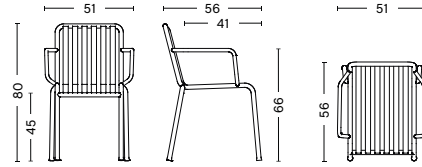

DIMENSIONS

PALISSADE CHAIR
 WIDTH 47 CM | 18.50"
 DEPTH 56 CM | 22"
 HEIGHT 80 CM | 31.50"
 SEAT HEIGHT 45 CM | 17.75"
 SEAT DEPTH 41 CM | 16.25"

PALISSADE ARMCHAIR
 WIDTH 51 CM | 20"
 DEPTH 56 CM | 22"
 HEIGHT 80 CM | 31.50"
 SEAT HEIGHT 45 CM | 17.75"
 SEAT DEPTH 41 CM | 16.25"