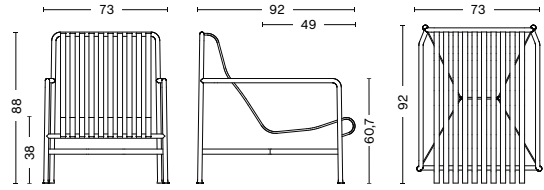

PALISSADE STOOL
 WIDTH 37 CM | 14.50"
 DEPTH 42 CM | 16.50"
 HEIGHT 45 CM | 17.75"

PALISSADE BAR STOOL
 WIDTH 38 CM | 15"
 DEPTH 45 CM | 17.75"
 HEIGHT 78 CM | 30.75"

DIMENSIONS

PALISSADE LOUNGE CHAIR LOW
 WIDTH 73 CM | 28.75"
 DEPTH 81 CM | 32"
 HEIGHT 70 CM | 27.50"
 SEAT HEIGHT 38 CM | 15"
 SEAT DEPTH 49 CM/ 19.25"