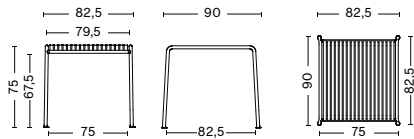

PALISSADE TABLE
LENGTH 82,5 CM | 32.50"
WIDTH 90 CM | 35.50"
HEIGHT 75 CM | 29.50"