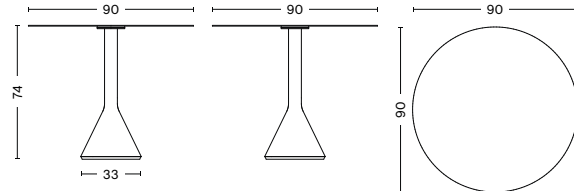

DIMENSIONS

LENGTH 65 CM | 25.50"
WIDTH 65 CM | 25.50"
HEIGHT 74 CM | 29.25"
BASE DIAMETER 33 CM | 13"

DIAMETER 60 CM | 23.50"
HEIGHT 105 CM | 41.25"
BASE DIAMETER 33 CM | 13"

DIAMETER 70 CM | 27.50"
HEIGHT 74 CM | 29.25"
BASE DIAMETER 33 CM | 13"