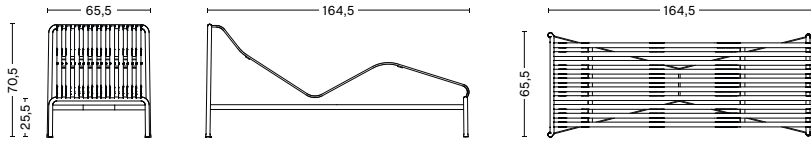

PALISSADE CHAISE LONGUE
WIDTH 65,5 CM | 25.75"
DEPTH 164,5 CM | 64.75"
HEIGHT 70,5 CM | 27.75"
SEAT HEIGHT 25,5 CM | 10"