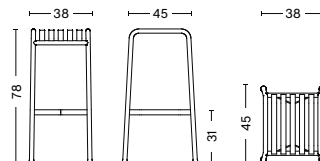

DIMENSIONS

PALISSADE CHAIR
 WIDTH 47 CM | 18.50"
 DEPTH 56 CM | 22"
 HEIGHT 80 CM | 31.50"
 SEAT HEIGHT 45 CM | 17.75"
 SEAT DEPTH 41 CM | 16.25"

PALISSADE ARMCHAIR
 WIDTH 51 CM | 20"
 DEPTH 56 CM | 22"
 HEIGHT 80 CM | 31.50"
 SEAT HEIGHT 45 CM | 17.75"
 SEAT DEPTH 41 CM | 16.25"

PALISSADE DINING ARMCHAIR
 WIDTH 63 CM | 24.75"
 DEPTH 66 CM | 26"
 HEIGHT 80 CM | 31.50"
 SEAT HEIGHT 45 CM | 17.75"
 SEAT DEPTH 44 CM | 17.25"

PALISSADE BENCH
 WIDTH 120 CM | 47.25"
 DEPTH 42 CM | 16.55"
 HEIGHT 45 CM | 17.75"

PALISSADE DINING BENCH W/O ARMREST
 WIDTH 120 CM | 47.25"
 DEPTH 70 CM | 27.55"
 HEIGHT 80 CM | 31.50"
 SEAT HEIGHT 45 CM | 17.75"

PALISSADE DINING BENCH
 WIDTH 128 CM | 50.50"
 DEPTH 70 CM | 27.50"
 HEIGHT 80 CM | 31.50"
 SEAT HEIGHT 45 CM | 17.75"

PALISSADE STOOL
 WIDTH 37 CM | 14.50"
 DEPTH 42 CM | 16.50"
 HEIGHT 45 CM | 17.75"

PALISSADE BAR STOOL
 WIDTH 38 CM | 15"
 DEPTH 45 CM | 17.75"
 HEIGHT 78 CM | 30.75"

DIMENSIONS

PALISSADE LOUNGE CHAIR LOW
 WIDTH 73 CM | 28.75"
 DEPTH 81 CM | 32"
 HEIGHT 70 CM | 27.50"
 SEAT HEIGHT 38 CM | 15"
 SEAT DEPTH 49 CM / 19.25"