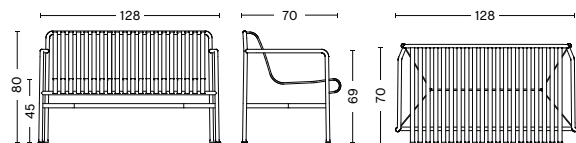

PALISSADE DINING BENCH
WIDTH 128 CM | 50.50"
DEPTH 70 CM | 27.50"
HEIGHT 80 CM | 31.50"
SEAT HEIGHT 45 CM | 17.75"