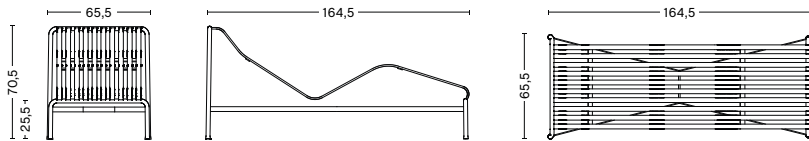

PALISSADE CHAISE LONGUE
WIDTH 65,5 CM | 25.75"
DEPTH 164,5 CM | 64.75"
HEIGHT 70,5 CM | 27.75"
SEAT HEIGHT 25,5 CM | 10"