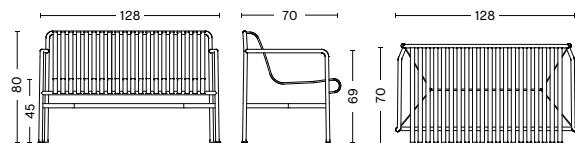

PALISSADE DINING BENCH
WIDTH 128 CM | 50.50"
DEPTH 70 CM | 27.50"
HEIGHT 80 CM | 31.50"
SEAT HEIGHT 45 CM | 17.75"