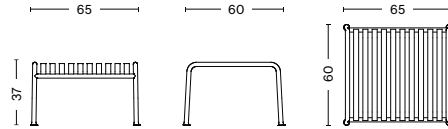

PALISSADE OTTOMAN
WIDTH 65 CM | 25.50"
DEPTH 60 CM | 23.50"
HEIGHT 37 CM | 14.50"