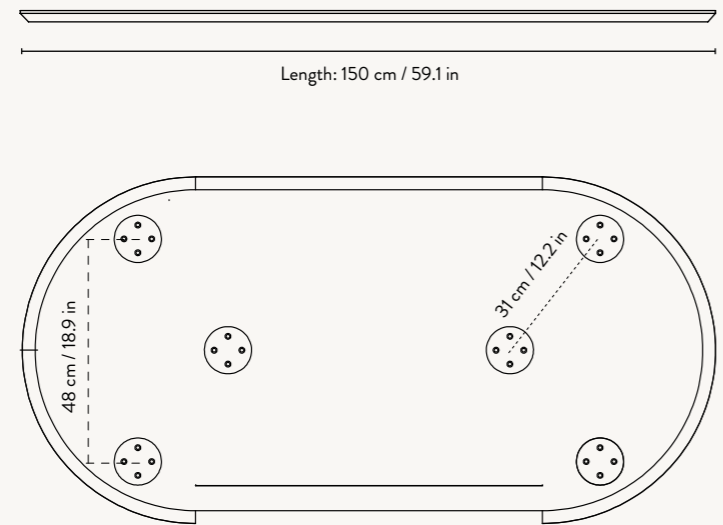

MINGLE DESK - 135 CM

SIDE VIEW

BOTTOM VIEW

MINGLE TABLE TOP - 160 CM

SIDE VIEW

BOTTOM VIEW

MINGLE TABLE TOP - 210 CM

SIDE VIEW

BOTTOM VIEW

MINGLE TABLE TOP - ROUND - 130 CM

Height: 2.5 cm / 1 in

SIDE VIEW

BOTTOM VIEW

MINGLE TABLE TOP - OVAL - 150 CM

Height: 2.5 cm / 1 in

SIDE VIEW

BOTTOM VIEW

MINGLE TABLE TOP - OVAL - 220 CM

Height: 2.5 cm / 1 in

SIDE VIEW

BOTTOM VIEW

IN THIS IMAGE WE USED 1 x Mingle

Mingle Table Tops

SEATING OVERVIEW

Based upon Herman Chair and 60 cm seating space per person

MINGLE TABLE TOP - ROUND - 130 CM
4 CHAIRS

MINGLE TABLE TOP - ROUND - 130 CM
OPTIMIZED SEATING - 8 CHAIRS

MINGLE TABLE TOP - OVAL - 150 CM
6 CHAIRS