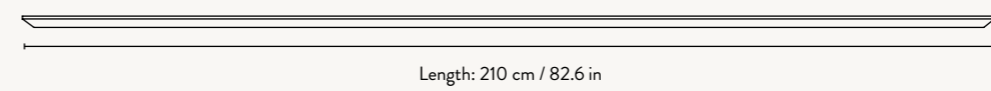

MINGLE WOODEN TABLE LEGS - W48
SIDE VIEW

MINGLE WOODEN TABLE LEGS - W48
TOP VIEW

MINGLE WOODEN TABLE LEGS - W68
SIDE VIEW

MINGLE WOODEN TABLE LEGS - W68
TOP VIEW

IN THIS
IMAGE WE USED
1 x Mingle

Mingle Table Tops

MINGLE DESK - 135 CM

SIDE VIEW

BOTTOM VIEW

MINGLE TABLE TOP - 160 CM

SIDE VIEW

BOTTOM VIEW

MINGLE TABLE TOP - 210 CM

SIDE VIEW

BOTTOM VIEW

MINGLE TABLE TOP - ROUND - 130 CM

Height: 2.5 cm / 1 in

SIDE VIEW

BOTTOM VIEW

MINGLE TABLE TOP - OVAL - 150 CM

Height: 2.5 cm / 1 in

SIDE VIEW