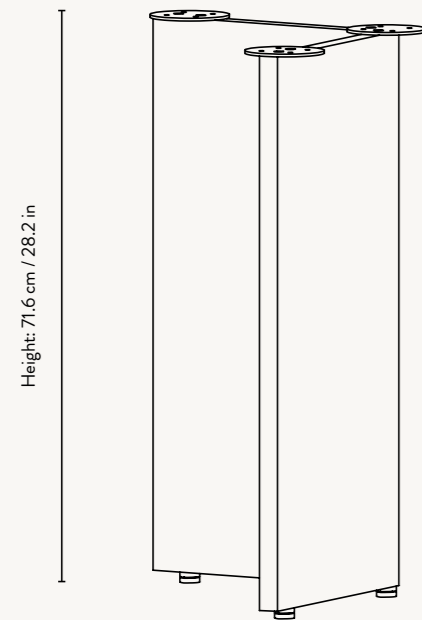

Mingle Wooden Table Legs

MINGLE WOODEN TABLE LEGS - W48
SIDE VIEW