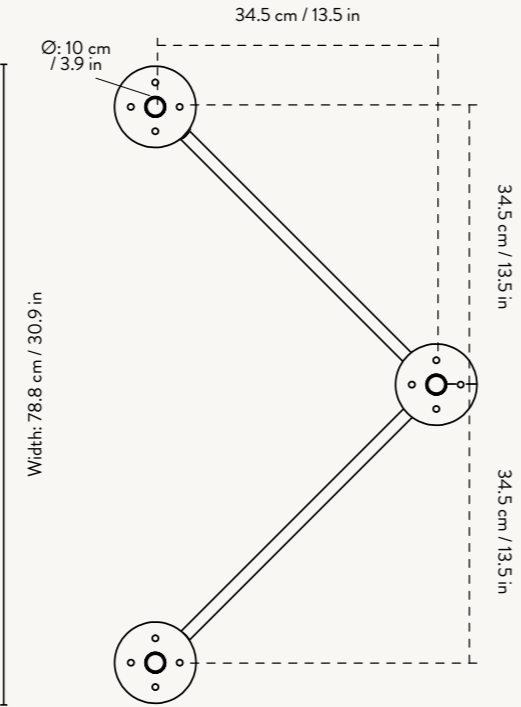

Mingle Table Legs

MINGLE TABLE LEGS - W48
SIDE VIEW

MINGLE TABLE LEGS - W48
TOP VIEW

MINGLE TABLE LEGS - W68
SIDE VIEW

MINGLE TABLE LEGS - W68
TOP VIEW

IN THIS
IMAGE WE USED
1 x Mingle

Mingle Wooden Table Legs

MINGLE DESK - 135 CM

SIDE VIEW

BOTTOM VIEW

MINGLE TABLE TOP - 160 CM

SIDE VIEW

BOTTOM VIEW

MINGLE TABLE TOP - 210 CM

SIDE VIEW

BOTTOM VIEW

MINGLE TABLE TOP - ROUND - 130 CM

Height: 2.5 cm / 1 in

SIDE VIEW

BOTTOM VIEW

MINGLE TABLE TOP - OVAL - 150 CM

Height: 2.5 cm / 1 in

SIDE VIEW

BOTTOM VIEW

MINGLE TABLE TOP - OVAL - 220 CM

Height: 2.5 cm / 1 in

SIDE VIEW

BOTTOM VIEW

IN THIS IMAGE WE USED 1 x Mingle

Mingle Table Tops

SEATING OVERVIEW