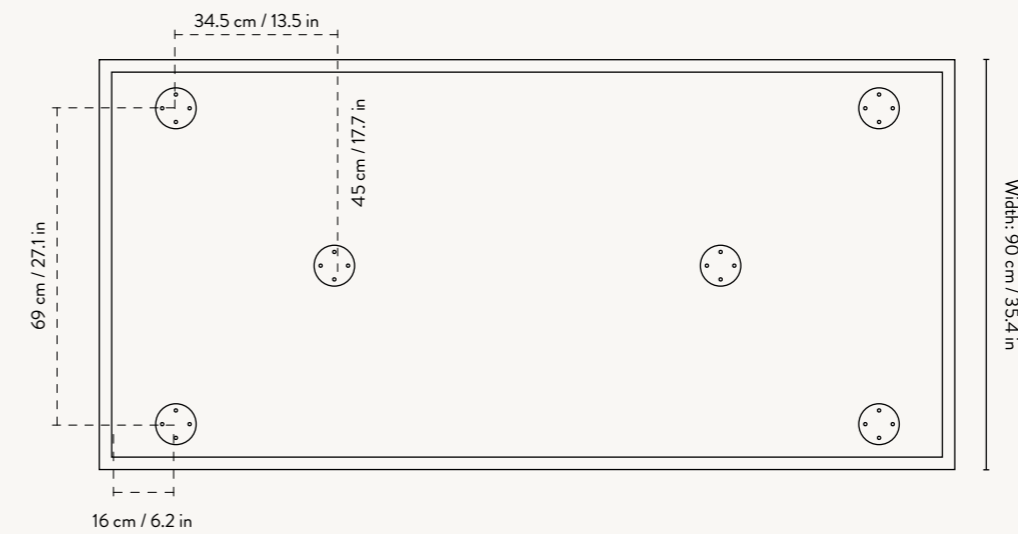

MINGLE DESK - 135 CM

SIDE VIEW

BOTTOM VIEW

MINGLE TABLE TOP - 160 CM

SIDE VIEW

BOTTOM VIEW

MINGLE TABLE TOP - 210 CM

SIDE VIEW

BOTTOM VIEW

MINGLE TABLE TOP - ROUND - 130 CM

Height: 2.5 cm / 1 in

SIDE VIEW

BOTTOM VIEW

MINGLE TABLE TOP - OVAL - 150 CM

Height: 2.5 cm / 1 in

SIDE VIEW

BOTTOM VIEW

MINGLE TABLE TOP - OVAL - 220 CM

Height: 2.5 cm / 1 in

SIDE VIEW

BOTTOM VIEW

IN THIS IMAGE WE USED 1 x Mingle

Mingle Table Tops

SEATING OVERVIEW