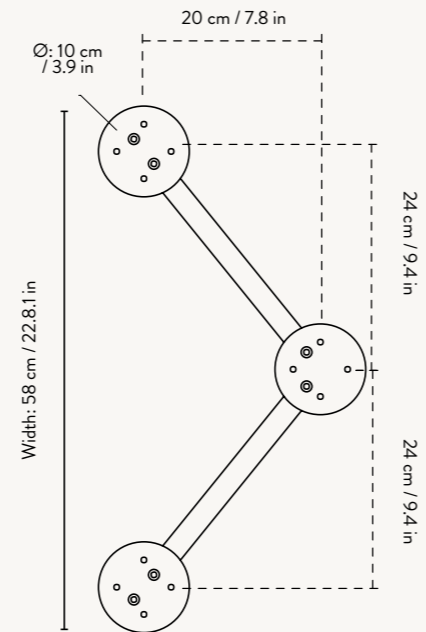

MINGLE WOODEN TABLE LEGS - W48
TOP VIEW