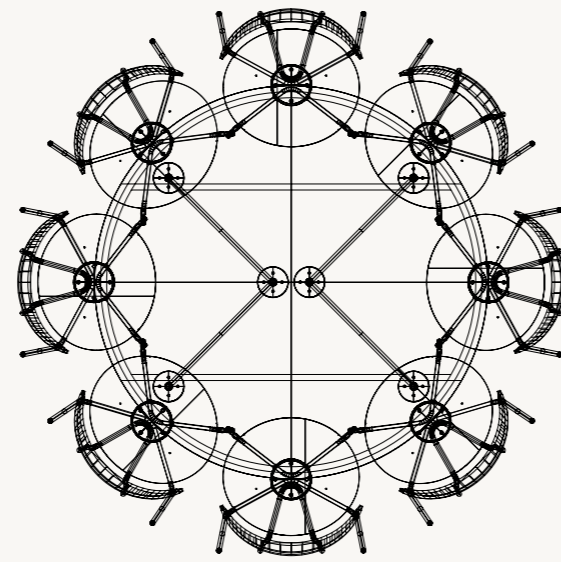

MINGLE TABLE TOP - ROUND - 130 CM
OPTIMIZED SEATING - 8 CHAIRS