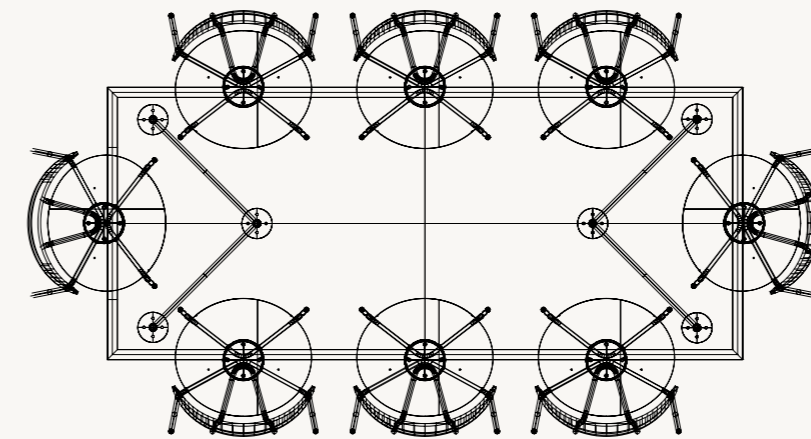

BOTTOM VIEW

MINGLE TABLE TOP - ROUND - 130 CM

Height: 2.5 cm / 1 in

SIDE VIEW

BOTTOM VIEW

MINGLE TABLE TOP - OVAL - 150 CM

Height: 2.5 cm / 1 in

SIDE VIEW

BOTTOM VIEW

MINGLE TABLE TOP - OVAL - 220 CM

Height: 2.5 cm / 1 in

SIDE VIEW

BOTTOM VIEW

IN THIS IMAGE WE USED 1 x Mingle

Mingle Table Tops

SEATING OVERVIEW

Based upon Herman Chair and 60 cm seating space per person

MINGLE TABLE TOP - ROUND - 130 CM
4 CHAIRS

MINGLE TABLE TOP - ROUND - 130 CM
OPTIMIZED SEATING - 8 CHAIRS

MINGLE TABLE TOP - OVAL - 150 CM
6 CHAIRS

MINGLE TABLE TOP - OVAL - 150 CM
OPTIMIZED SEATING - 6 CHAIRS

MINGLE TABLE TOP - OVAL - 220 CM
8 CHAIRS

MINGLE TABLE TOP - RECTANGULAR - 210 CM
8 CHAIRS

MINGLE DESK - 135 CM
1 CHAIRS

MINGLE TABLE TOP - RECTANGULAR - 160 CM
6 CHAIRS