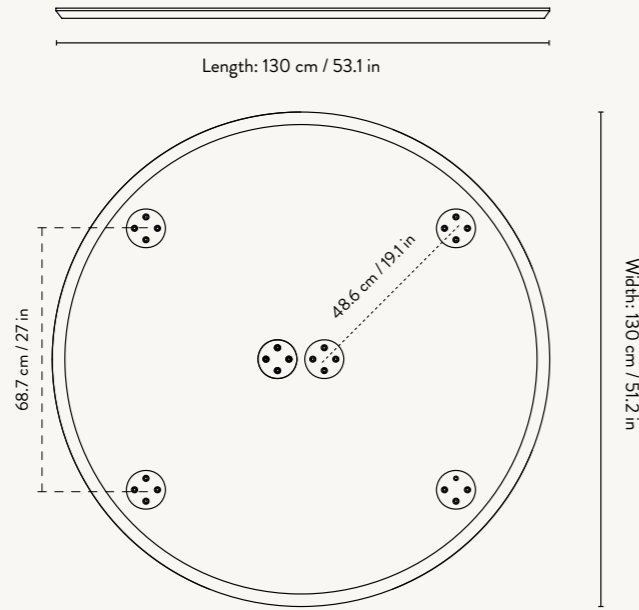

MINGLE WOODEN TABLE LEGS - W48
SIDE VIEW

MINGLE WOODEN TABLE LEGS - W48
TOP VIEW

MINGLE WOODEN TABLE LEGS - W68
SIDE VIEW

MINGLE WOODEN TABLE LEGS - W68
TOP VIEW

IN THIS
IMAGE WE USED
1 x Mingle

Mingle Table Tops

MINGLE DESK - 135 CM

SIDE VIEW

BOTTOM VIEW

MINGLE TABLE TOP - 160 CM

SIDE VIEW

BOTTOM VIEW

MINGLE TABLE TOP - 210 CM

SIDE VIEW

BOTTOM VIEW

MINGLE TABLE TOP - ROUND - 130 CM

Height: 2.5 cm / 1 in

SIDE VIEW

BOTTOM VIEW

MINGLE TABLE TOP - OVAL - 150 CM

Height: 2.5 cm / 1 in

SIDE VIEW

BOTTOM VIEW

MINGLE TABLE TOP - OVAL - 220 CM

Height: 2.5 cm / 1 in

SIDE VIEW

BOTTOM VIEW

IN THIS IMAGE WE USED 1 x Mingle

Mingle Table Tops

SEATING OVERVIEW