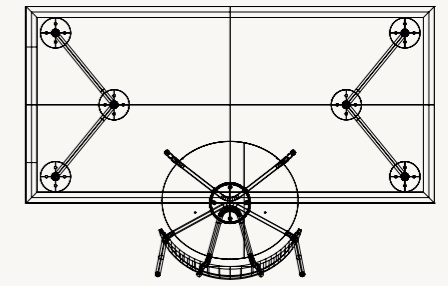

BOTTOM VIEW

MINGLE TABLE TOP - OVAL - 220 CM

Height: 2.5 cm / 1 in

SIDE VIEW

BOTTOM VIEW

IN THIS IMAGE WE USED 1 x Mingle

Mingle Table Tops

SEATING OVERVIEW

Based upon Herman Chair and 60 cm seating space per person

MINGLE TABLE TOP - ROUND - 130 CM
4 CHAIRS

MINGLE TABLE TOP - ROUND - 130 CM
OPTIMIZED SEATING - 8 CHAIRS

MINGLE TABLE TOP - OVAL - 150 CM
6 CHAIRS

MINGLE TABLE TOP - OVAL - 150 CM
OPTIMIZED SEATING - 6 CHAIRS

MINGLE TABLE TOP - OVAL - 220 CM
8 CHAIRS

MINGLE TABLE TOP - RECTANGULAR - 210 CM
8 CHAIRS

MINGLE DESK - 135 CM
1 CHAIRS

MINGLE TABLE TOP - RECTANGULAR - 160 CM
6 CHAIRS