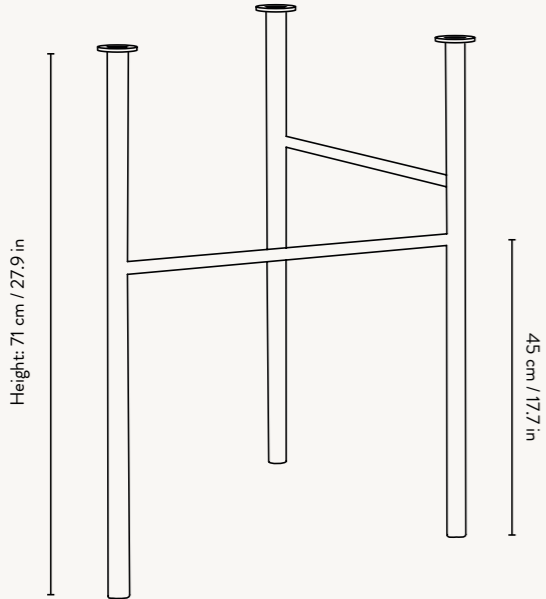

- NEW
1104264127
Walnut Veneer
- 9822
Black Veneer
- 100138106
Dark Stained
Oak Veneer
- 100138210
Natural
Oak Veneer

MINGLE TABLE TOP RECTANGULAR 210 CM

Size:	H: 2.5 x W: 210 x D: 90 cm H: 1 x W: 82.7 x D: 35.4 in	Recommended retail price
Material:	Oak veneer top with MDF core. Walnut veneer top with MDF core. FSC™-Mix certified	DKK 6,499 SEK 9,285 NOK 9,285
Care:	Wipe with a damp cloth	EUR 879
Info:	Fits Table Legs W68	GBP 869 USD 1,219
Net. weight:	33 kg	
Packsize:	1	

Mingle Table Legs

MINGLE TABLE LEGS - W48
SIDE VIEW

MINGLE TABLE LEGS - W48
TOP VIEW

MINGLE TABLE LEGS - W68
SIDE VIEW

MINGLE TABLE LEGS - W68
TOP VIEW

IN THIS
IMAGE WE USED
1 x Mingle

Mingle Wooden Table Legs

MINGLE WOODEN TABLE LEGS - W48
SIDE VIEW

MINGLE WOODEN TABLE LEGS - W48
TOP VIEW

MINGLE WOODEN TABLE LEGS - W68
SIDE VIEW

MINGLE WOODEN TABLE LEGS - W68
TOP VIEW

IN THIS
IMAGE WE USED
1 x Mingle

Mingle Table Tops

BOTTOM VIEW

MINGLE TABLE TOP - ROUND - 130 CM

Height: 2.5 cm / 1 in

SIDE VIEW

BOTTOM VIEW

MINGLE TABLE TOP - OVAL - 150 CM

Height: 2.5 cm / 1 in

SIDE VIEW