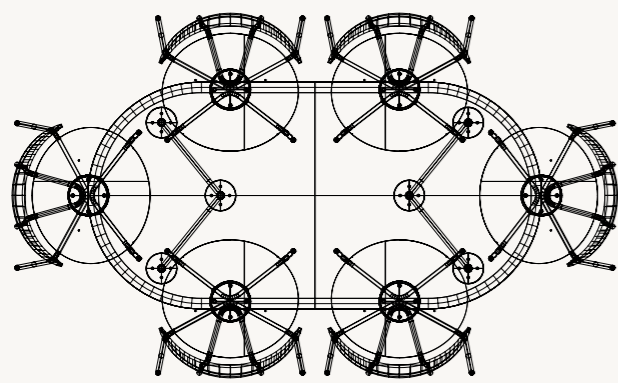

BOTTOM VIEW

MINGLE TABLE TOP - ROUND - 130 CM

Height: 2.5 cm / 1 in

SIDE VIEW

BOTTOM VIEW

MINGLE TABLE TOP - OVAL - 150 CM

Height: 2.5 cm / 1 in

SIDE VIEW

BOTTOM VIEW

MINGLE TABLE TOP - OVAL - 220 CM

Height: 2.5 cm / 1 in

SIDE VIEW

BOTTOM VIEW

IN THIS IMAGE WE USED 1 x Mingle

Mingle Table Tops

SEATING OVERVIEW

Based upon Herman Chair and 60 cm seating space per person

MINGLE TABLE TOP - ROUND - 130 CM
4 CHAIRS

MINGLE TABLE TOP - ROUND - 130 CM
OPTIMIZED SEATING - 8 CHAIRS

MINGLE TABLE TOP - OVAL - 150 CM
6 CHAIRS

MINGLE TABLE TOP - OVAL - 150 CM
OPTIMIZED SEATING - 6 CHAIRS

MINGLE TABLE TOP - OVAL - 220 CM
8 CHAIRS

MINGLE TABLE TOP - RECTANGULAR - 210 CM
8 CHAIRS

MINGLE DESK - 135 CM
1 CHAIRS

MINGLE TABLE TOP - RECTANGULAR - 160 CM
6 CHAIRS