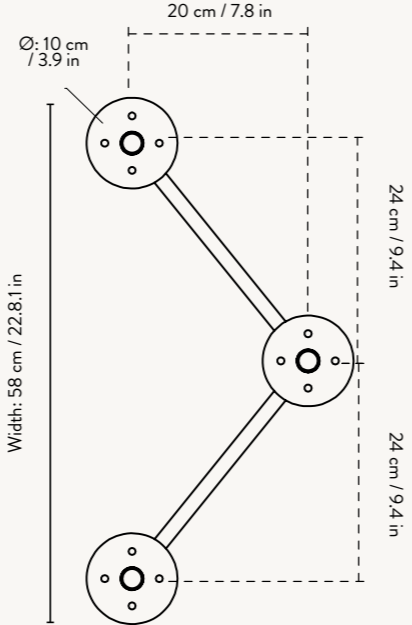

MINGLE TABLE LEGS - W48
TOP VIEW