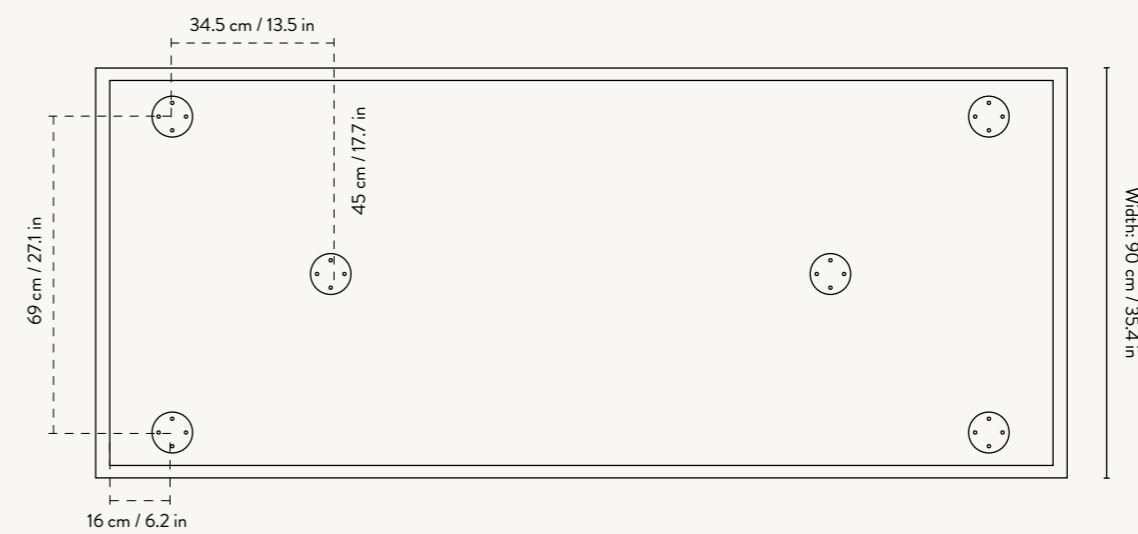

MINGLE DESK - 135 CM

SIDE VIEW

BOTTOM VIEW

MINGLE TABLE TOP - 160 CM

SIDE VIEW

BOTTOM VIEW

MINGLE TABLE TOP - 210 CM

SIDE VIEW

BOTTOM VIEW

MINGLE TABLE TOP - ROUND - 130 CM

Height: 2.5 cm / 1 in

SIDE VIEW

BOTTOM VIEW

MINGLE TABLE TOP - OVAL - 150 CM

Height: 2.5 cm / 1 in

SIDE VIEW

BOTTOM VIEW

MINGLE TABLE TOP - OVAL - 220 CM

Height: 2.5 cm / 1 in

SIDE VIEW

BOTTOM VIEW

IN THIS IMAGE WE USED 1 x Mingle

Mingle Table Tops

SEATING OVERVIEW