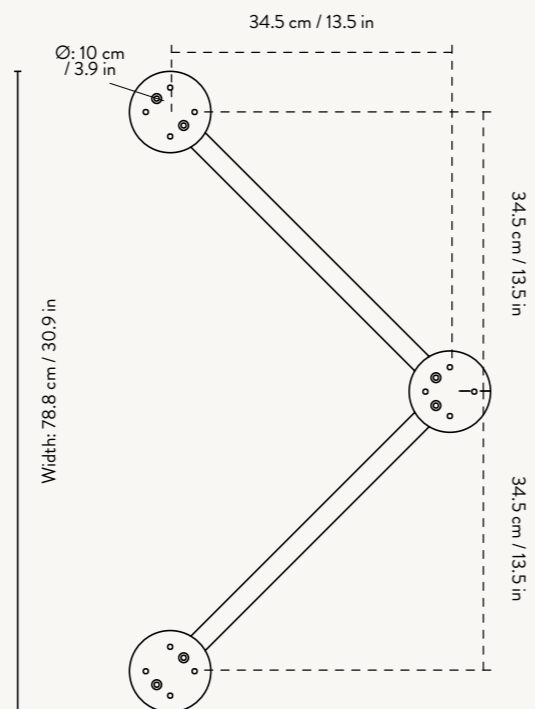

MINGLE WOODEN TABLE LEGS - W48
SIDE VIEW

MINGLE WOODEN TABLE LEGS - W48
TOP VIEW

MINGLE WOODEN TABLE LEGS - W68
SIDE VIEW

MINGLE WOODEN TABLE LEGS - W68
TOP VIEW

IN THIS
IMAGE WE USED
1 x Mingle

Mingle Table Tops

MINGLE DESK - 135 CM

SIDE VIEW

BOTTOM VIEW

MINGLE TABLE TOP - 160 CM

SIDE VIEW

BOTTOM VIEW

MINGLE TABLE TOP - 210 CM

SIDE VIEW

BOTTOM VIEW

MINGLE TABLE TOP - ROUND - 130 CM

Height: 2.5 cm / 1 in

SIDE VIEW

BOTTOM VIEW

MINGLE TABLE TOP - OVAL - 150 CM

Height: 2.5 cm / 1 in

SIDE VIEW

BOTTOM VIEW

MINGLE TABLE TOP - OVAL - 220 CM

Height: 2.5 cm / 1 in

SIDE VIEW

BOTTOM VIEW

IN THIS IMAGE WE USED 1 x Mingle

Mingle Table Tops

SEATING OVERVIEW