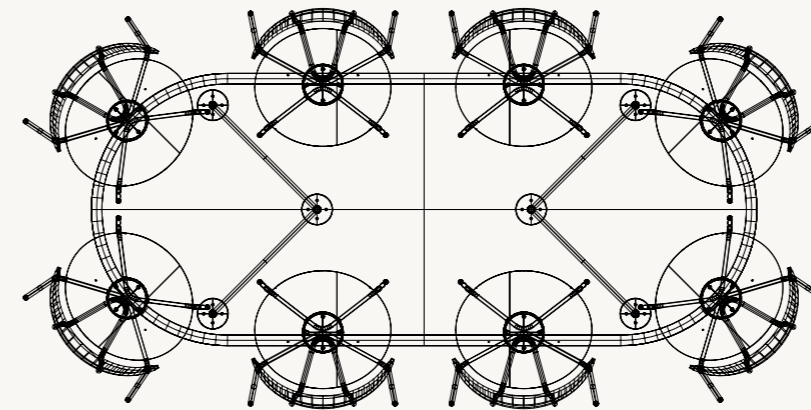

MINGLE TABLE TOP - OVAL - 220 CM
8 CHAIRS