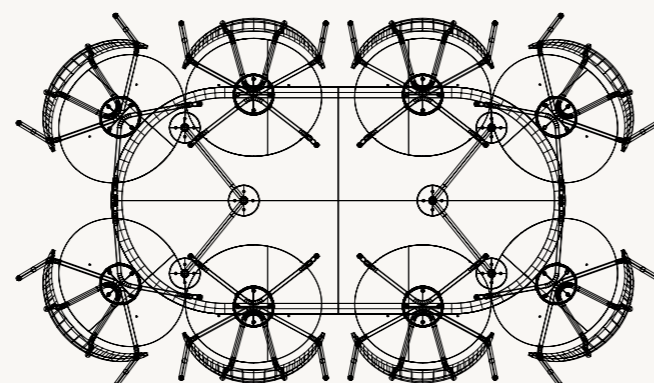

BOTTOM VIEW

MINGLE TABLE TOP - ROUND - 130 CM

Height: 2.5 cm / 1 in

SIDE VIEW

BOTTOM VIEW

MINGLE TABLE TOP - OVAL - 150 CM

Height: 2.5 cm / 1 in

SIDE VIEW

BOTTOM VIEW

MINGLE TABLE TOP - OVAL - 220 CM

Height: 2.5 cm / 1 in

SIDE VIEW

BOTTOM VIEW

IN THIS IMAGE WE USED 1 x Mingle

Mingle Table Tops

SEATING OVERVIEW

Based upon Herman Chair and 60 cm seating space per person

MINGLE TABLE TOP - ROUND - 130 CM
4 CHAIRS

MINGLE TABLE TOP - ROUND - 130 CM
OPTIMIZED SEATING - 8 CHAIRS

MINGLE TABLE TOP - OVAL - 150 CM
6 CHAIRS

MINGLE TABLE TOP - OVAL - 150 CM
OPTIMIZED SEATING - 6 CHAIRS

MINGLE TABLE TOP - OVAL - 220 CM
8 CHAIRS

MINGLE TABLE TOP - RECTANGULAR - 210 CM
8 CHAIRS

MINGLE DESK - 135 CM
1 CHAIRS

MINGLE TABLE TOP - RECTANGULAR - 160 CM
6 CHAIRS