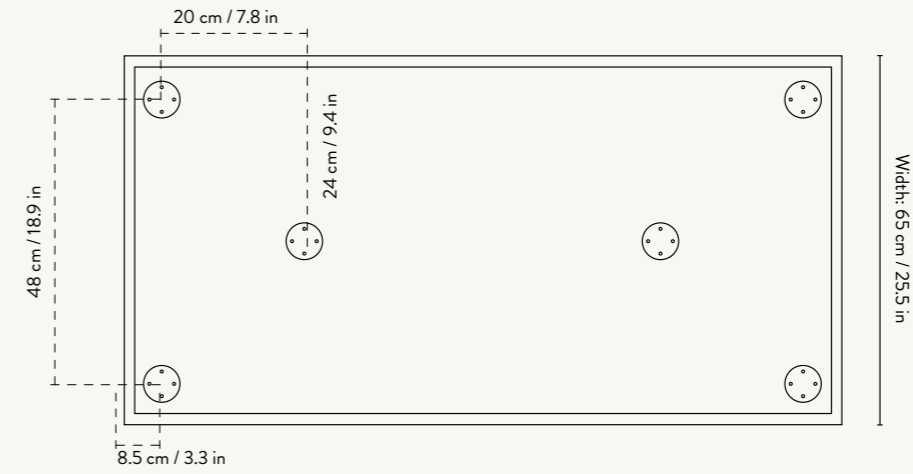

MINGLE WOODEN TABLE LEGS - W48
SIDE VIEW

MINGLE WOODEN TABLE LEGS - W48
TOP VIEW

MINGLE WOODEN TABLE LEGS - W68
SIDE VIEW

MINGLE WOODEN TABLE LEGS - W68
TOP VIEW

IN THIS
IMAGE WE USED
1 x Mingle

Mingle Table Tops

MINGLE DESK - 135 CM

SIDE VIEW

BOTTOM VIEW

MINGLE TABLE TOP - 160 CM

SIDE VIEW

BOTTOM VIEW

MINGLE TABLE TOP - 210 CM

SIDE VIEW

BOTTOM VIEW

MINGLE TABLE TOP - ROUND - 130 CM

Height: 2.5 cm / 1 in

SIDE VIEW

BOTTOM VIEW

MINGLE TABLE TOP - OVAL - 150 CM

Height: 2.5 cm / 1 in

SIDE VIEW