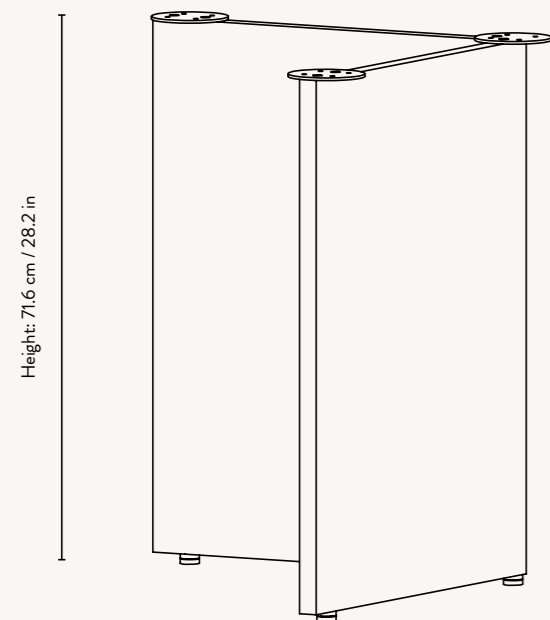

- NEW
1104264127
Walnut Veneer
- 9822
Black Veneer
- 100138106
Dark Stained
Oak Veneer
- 100138210
Natural
Oak Veneer

MINGLE TABLE TOP RECTANGULAR 210 CM

Size:	H: 2.5 x W: 210 x D: 90 cm H: 1 x W: 82.7 x D: 35.4 in	Recommended retail price
Material:	Oak veneer top with MDF core. Walnut veneer top with MDF core. FSC™-Mix certified	DKK 6,499 SEK 9,285 NOK 9,285
Care:	Wipe with a damp cloth	EUR 879
Info:	Fits Table Legs W68	GBP 869 USD 1,219
Net. weight:	33 kg	
Packsize:	1	

Mingle Table Legs

MINGLE TABLE LEGS - W48
SIDE VIEW

MINGLE TABLE LEGS - W48
TOP VIEW

MINGLE TABLE LEGS - W68
SIDE VIEW

MINGLE TABLE LEGS - W68
TOP VIEW

IN THIS
IMAGE WE USED
1 x Mingle

Mingle Wooden Table Legs

MINGLE WOODEN TABLE LEGS - W48
SIDE VIEW

MINGLE WOODEN TABLE LEGS - W48
TOP VIEW

MINGLE WOODEN TABLE LEGS - W68
SIDE VIEW

MINGLE WOODEN TABLE LEGS - W68
TOP VIEW

IN THIS
IMAGE WE USED
1 x Mingle

Mingle Table Tops

MINGLE DESK - 135 CM

SIDE VIEW

BOTTOM VIEW

MINGLE TABLE TOP - 160 CM

SIDE VIEW

BOTTOM VIEW

MINGLE TABLE TOP - 210 CM

SIDE VIEW