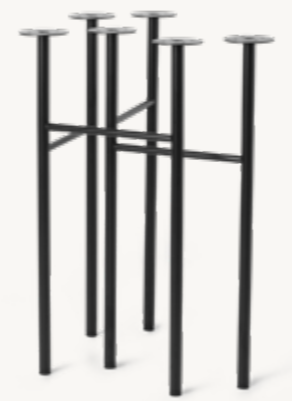

MINGLE TABLE LEGS W48 - VENEER

MINGLE TABLE LEGS W68 - VENEER

Size: H: 71.65 x W: 58 x D: 29.4 cm
 H: 28.2 x W: 22.8 x D: 11.6 in
 Material: Oak veneer top with MDF core.
 Walnut veneer top with MDF core.
 FSC™-Mix certified
 Care: Wipe with a damp cloth
 Info: If you purchase the trestles alone, please make sure to use the right type of screws for the tabletop. Legs come with adjustable feet
 Net. weight: 25.6 kg
 Packsize: 1

Recommended retail price	
DKK	3,999
SEK	5,715
NOK	5,715
EUR	545
GBP	535
USD	749

Size: H: 71.6 x W: 78.7 x D: 44.4 cm
 H: 28.2 x W: 31 x D: 17.5 in
 Material: Oak veneer top with MDF core.
 Walnut veneer top with MDF core.
 FSC™-Mix certified
 Care: Wipe with a damp cloth
 Info: If you purchase the trestles alone, please make sure to use the right type of screws for the tabletop. Legs come with adjustable feet
 Net. weight: 12 kg
 Packsize: 1

Recommended retail price	
DKK	3,999
SEK	5,715
NOK	5,715
EUR	545
GBP	535
USD	749

9839 Black
 9849 Chrome

9834 Black
 9848 Chrome

MINGLE TABLE LEGS W48 - STEEL

MINGLE TABLE LEGS W68 - STEEL

Size: H: 71 x W: 58 x D: 29.2 cm
 H: 28 x W: 22.8 x D: 11.5 in
 Material: Powder coated steel
 Chrome plated steel
 Care: Wipe with a damp cloth
 Info: If you purchase the trestles alone, please make sure to use the right type of screws for the table top. Legs come with adjustable feet. Registered design
 Net. weight: 7 kg
 Packsize: 1

Recommended retail price	
Black / Chrome	
DKK	1,799 / 1,999
SEK	2,569 / 2,855
NOK	2,569 / 2,855
EUR	239 / 269
GBP	229 / 255
USD	339 / 375

Size: H: 71 x W: 79 x D: 44.4 cm
 H: 28 x W: 31.1 x D: 17.5 in
 Material: Powder coated steel
 Chrome plated steel
 Care: Wipe with a damp cloth
 Info: If you purchase the trestles alone, please make sure to use the right type of screws for the table top. Legs come with adjustable feet. Registered design
 Net. weight: 7 kg
 Packsize: 1