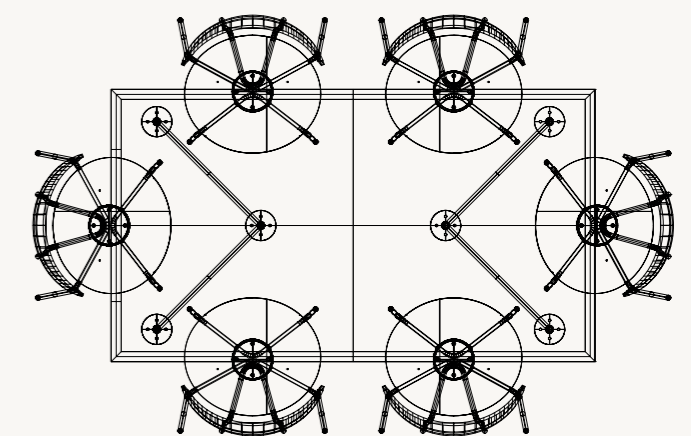

BOTTOM VIEW

MINGLE TABLE TOP - OVAL - 220 CM

Height: 2.5 cm / 1 in

SIDE VIEW

BOTTOM VIEW

IN THIS IMAGE WE USED 1 x Mingle

Mingle Table Tops

SEATING OVERVIEW

Based upon Herman Chair and 60 cm seating space per person

MINGLE TABLE TOP - ROUND - 130 CM
4 CHAIRS

MINGLE TABLE TOP - ROUND - 130 CM
OPTIMIZED SEATING - 8 CHAIRS

MINGLE TABLE TOP - OVAL - 150 CM
6 CHAIRS

MINGLE TABLE TOP - OVAL - 150 CM
OPTIMIZED SEATING - 6 CHAIRS

MINGLE TABLE TOP - OVAL - 220 CM
8 CHAIRS

MINGLE TABLE TOP - RECTANGULAR - 210 CM
8 CHAIRS

MINGLE DESK - 135 CM
1 CHAIRS

MINGLE TABLE TOP - RECTANGULAR - 160 CM
6 CHAIRS