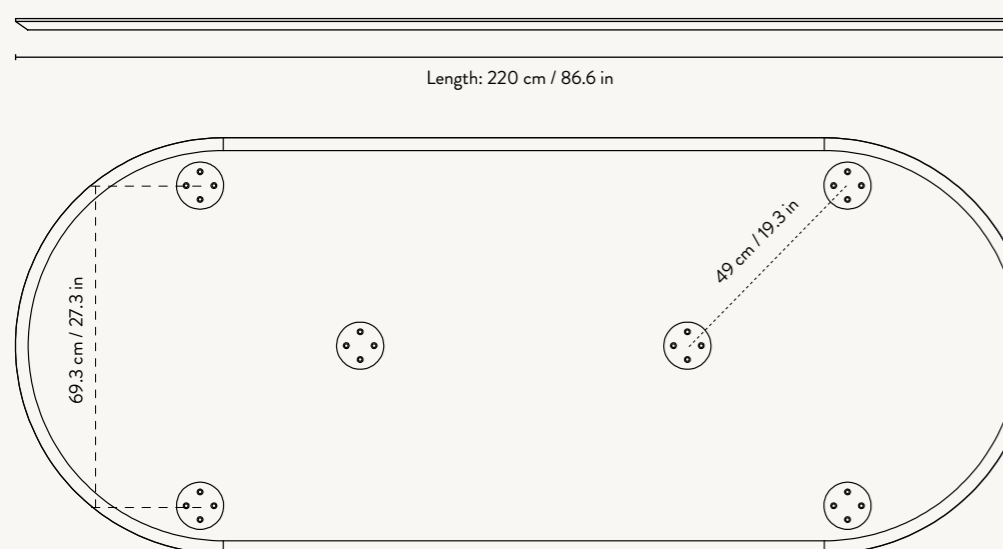

MINGLE DESK - 135 CM

SIDE VIEW

BOTTOM VIEW

MINGLE TABLE TOP - 160 CM

SIDE VIEW

BOTTOM VIEW

MINGLE TABLE TOP - 210 CM

SIDE VIEW

BOTTOM VIEW

MINGLE TABLE TOP - ROUND - 130 CM

Height: 2.5 cm / 1 in

SIDE VIEW

BOTTOM VIEW

MINGLE TABLE TOP - OVAL - 150 CM

Height: 2.5 cm / 1 in

SIDE VIEW

BOTTOM VIEW

MINGLE TABLE TOP - OVAL - 220 CM

Height: 2.5 cm / 1 in

SIDE VIEW

BOTTOM VIEW

IN THIS IMAGE WE USED 1 x Mingle

Mingle Table Tops

SEATING OVERVIEW

Based upon Herman Chair and 60 cm seating space per person

MINGLE TABLE TOP - ROUND - 130 CM
4 CHAIRS

MINGLE TABLE TOP - ROUND - 130 CM
OPTIMIZED SEATING - 8 CHAIRS

MINGLE TABLE TOP - OVAL - 150 CM
6 CHAIRS