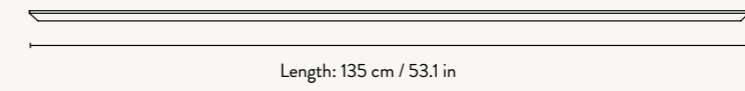

Mingle Table Legs

MINGLE TABLE LEGS - W48
SIDE VIEW

MINGLE TABLE LEGS - W48
TOP VIEW

MINGLE TABLE LEGS - W68
SIDE VIEW

MINGLE TABLE LEGS - W68
TOP VIEW

IN THIS
IMAGE WE USED
1 x Mingle

Mingle Wooden Table Legs

MINGLE WOODEN TABLE LEGS - W48
SIDE VIEW

MINGLE WOODEN TABLE LEGS - W48
TOP VIEW

MINGLE WOODEN TABLE LEGS - W68
SIDE VIEW

MINGLE WOODEN TABLE LEGS - W68
TOP VIEW

IN THIS
IMAGE WE USED
1 x Mingle

Mingle Table Tops

MINGLE DESK - 135 CM

SIDE VIEW

BOTTOM VIEW

MINGLE TABLE TOP - 160 CM

SIDE VIEW

BOTTOM VIEW

MINGLE TABLE TOP - 210 CM

SIDE VIEW

BOTTOM VIEW

MINGLE TABLE TOP - ROUND - 130 CM

Height: 2.5 cm / 1 in

SIDE VIEW

BOTTOM VIEW

MINGLE TABLE TOP - OVAL - 150 CM

Height: 2.5 cm / 1 in

SIDE VIEW