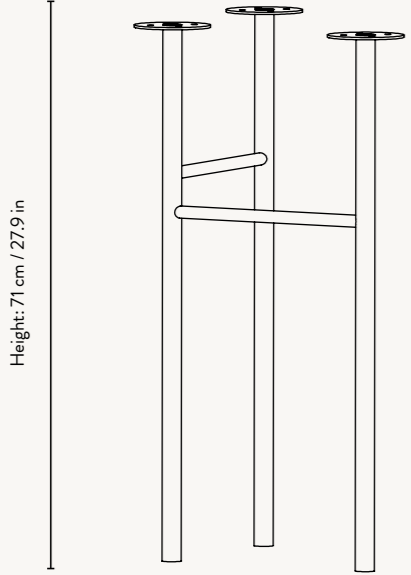

Recommended retail price	
Black / Chrome	
DKK	1,799 / 1,999
SEK	2,569 / 2,855
NOK	2,569 / 2,855
EUR	239 / 269
GBP	229 / 255
USD	339 / 375

Size: H: 71 x W: 79 x D: 44.4 cm
 H: 28 x W: 31.1 x D: 17.5 in
 Material: Powder coated steel
 Chrome plated steel
 Care: Wipe with a damp cloth
 Info: If you purchase the trestles alone, please make sure to use the right type of screws for the table top. Legs come with adjustable feet. Registered design
 Net. weight: 7 kg
 Packsize: 1

- NEW
1104264127
Walnut Veneer
- 9822
Black Veneer
- 100138106
Dark Stained
Oak Veneer
- 100138210
Natural
Oak Veneer

MINGLE TABLE TOP RECTANGULAR 210 CM

Size:	H: 2.5 x W: 210 x D: 90 cm H: 1 x W: 82.7 x D: 35.4 in	Recommended retail price
Material:	Oak veneer top with MDF core. Walnut veneer top with MDF core. FSC™-Mix certified	DKK 6,499 SEK 9,285 NOK 9,285
Care:	Wipe with a damp cloth	EUR 879
Info:	Fits Table Legs W68	GBP 869 USD 1,219
Net. weight:	33 kg	
Packsize:	1	

Mingle Table Legs

MINGLE TABLE LEGS - W48
SIDE VIEW

MINGLE TABLE LEGS - W48
TOP VIEW

MINGLE TABLE LEGS - W68
SIDE VIEW

MINGLE TABLE LEGS - W68
TOP VIEW

IN THIS
IMAGE WE USED
1 x Mingle

Mingle Wooden Table Legs

BOTTOM VIEW

MINGLE TABLE TOP - ROUND - 130 CM

Height: 2.5 cm / 1 in

SIDE VIEW

BOTTOM VIEW

MINGLE TABLE TOP - OVAL - 150 CM

Height: 2.5 cm / 1 in

SIDE VIEW