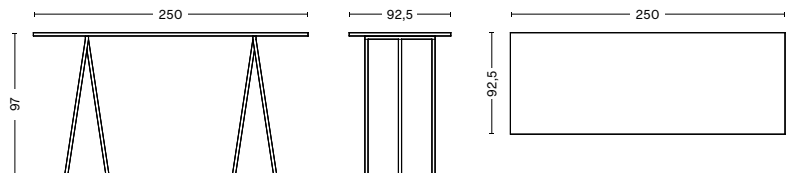

BLACK
POWDER COATED
STEEL

GREY
POWDER COATED
STEEL

WHITE
POWDER COATED
STEEL

DIMENSIONS

LOOP STAND L160
LENGTH / 160 cm / 62.99"
WIDTH / 77,5 cm / 30.51"
HEIGHT / 74 cm / 29.13"

LOOP STAND L180
LENGTH / 180 cm / 70.87"
WIDTH / 87,5 cm / 34.45"
HEIGHT / 74 cm / 29.13"

LOOP STAND L200
LENGTH / 200 cm / 78.74"
WIDTH / 92,5 cm / 36.42"
HEIGHT / 74 cm / 29.13"

LOOP STAND L250
LENGTH / 250 cm / 98.43"
WIDTH / 92,5 cm / 36.42"
HEIGHT / 74 cm / 29.13"

LOOP STAND HIGH L160
LENGTH / 160 cm / 62.99"
WIDTH / 77,5 cm / 30.51"
HEIGHT / 97 cm / 38.19"

LOOP STAND HIGH L180
LENGTH / 180 cm / 70.87"
WIDTH / 87,5 cm / 34.45"
HEIGHT / 97 cm / 38.19"

LOOP STAND HIGH L200
LENGTH / 200 cm / 78.74"
WIDTH / 92,5 cm / 36.42"
HEIGHT / 97 cm / 38.19"

LOOP STAND HIGH L250
LENGTH / 250 cm / 98.43"
WIDTH / 92,5 cm / 36.42"
HEIGHT / 97 cm / 38.19"

LOOP STAND ROUND Ø90
DIAMETER / 90 cm / 35.43"
HEIGHT 97 / cm / 38.19"

LOOP STAND ROUND Ø105
DIAMETER / 105 cm / 41.34"
HEIGHT / 74 cm / 29.13"

LOOP STAND ROUND 120
DIAMETER / 120 cm / 47.24"
HEIGHT / 74 cm / 29.13"