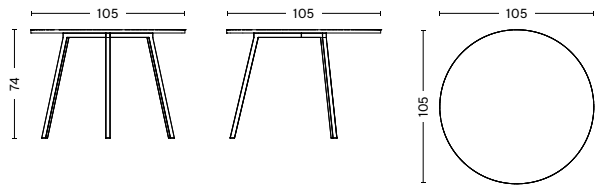

BLACK
POWDER COATED
STEEL

GREY
POWDER COATED
STEEL

WHITE
POWDER COATED
STEEL

DIMENSIONS

LOOP STAND L160
LENGTH / 160 cm / 62.99"
WIDTH / 77,5 cm / 30.51"
HEIGHT / 74 cm / 29.13"

LOOP STAND L180
LENGTH / 180 cm / 70.87"
WIDTH / 87,5 cm / 34.45"
HEIGHT / 74 cm / 29.13"

LOOP STAND L200
LENGTH / 200 cm / 78.74"
WIDTH / 92,5 cm / 36.42"
HEIGHT / 74 cm / 29.13"

LOOP STAND L250
LENGTH / 250 cm / 98.43"
WIDTH / 92,5 cm / 36.42"
HEIGHT / 74 cm / 29.13"

LOOP STAND HIGH L160
LENGTH / 160 cm / 62.99"
WIDTH / 77,5 cm / 30.51"
HEIGHT / 97 cm / 38.19"

LOOP STAND HIGH L180
LENGTH / 180 cm / 70.87"
WIDTH / 87,5 cm / 34.45"
HEIGHT / 97 cm / 38.19"

LOOP STAND HIGH L200
LENGTH / 200 cm / 78.74"
WIDTH / 92,5 cm / 36.42"
HEIGHT / 97 cm / 38.19"

LOOP STAND HIGH L250
LENGTH / 250 cm / 98.43"
WIDTH / 92,5 cm / 36.42"
HEIGHT / 97 cm / 38.19"

LOOP STAND ROUND Ø90
DIAMETER / 90 cm / 35.43"
HEIGHT 97 / cm / 38.19"

LOOP STAND ROUND Ø105
DIAMETER / 105 cm / 41.34"
HEIGHT / 74 cm / 29.13"

LOOP STAND ROUND 120
DIAMETER / 120 cm / 47.24"
HEIGHT / 74 cm / 29.13"