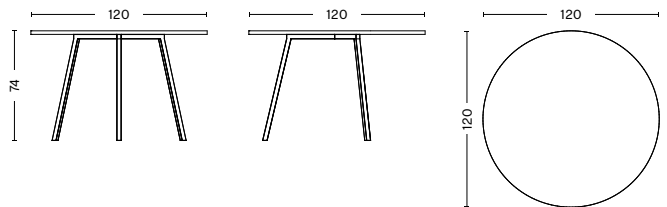

BLACK
POWDER COATED
STEEL

GREY
POWDER COATED
STEEL

WHITE
POWDER COATED
STEEL

DIMENSIONS

LOOP STAND L160
LENGTH / 160 cm / 62.99"
WIDTH / 77,5 cm / 30.51"
HEIGHT / 74 cm / 29.13"

LOOP STAND L180
LENGTH / 180 cm / 70.87"
WIDTH / 87,5 cm / 34.45"
HEIGHT / 74 cm / 29.13"

LOOP STAND L200
LENGTH / 200 cm / 78.74"
WIDTH / 92,5 cm / 36.42"
HEIGHT / 74 cm / 29.13"

LOOP STAND L250
LENGTH / 250 cm / 98.43"
WIDTH / 92,5 cm / 36.42"
HEIGHT / 74 cm / 29.13"

LOOP STAND HIGH L160
LENGTH / 160 cm / 62.99"
WIDTH / 77,5 cm / 30.51"
HEIGHT / 97 cm / 38.19"

LOOP STAND HIGH L180
LENGTH / 180 cm / 70.87"
WIDTH / 87,5 cm / 34.45"
HEIGHT / 97 cm / 38.19"

LOOP STAND HIGH L200
LENGTH / 200 cm / 78.74"
WIDTH / 92,5 cm / 36.42"
HEIGHT / 97 cm / 38.19"

LOOP STAND HIGH L250
LENGTH / 250 cm / 98.43"
WIDTH / 92,5 cm / 36.42"
HEIGHT / 97 cm / 38.19"

LOOP STAND ROUND Ø90
DIAMETER / 90 cm / 35.43"
HEIGHT 97 / cm / 38.19"

LOOP STAND ROUND Ø105
DIAMETER / 105 cm / 41.34"
HEIGHT / 74 cm / 29.13"

LOOP STAND ROUND 120
DIAMETER / 120 cm / 47.24"
HEIGHT / 74 cm / 29.13"