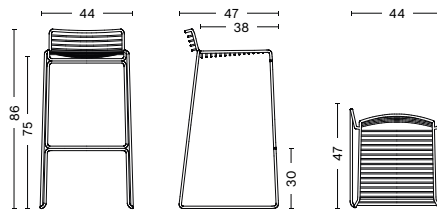

## DIMENSIONS

WIDTH 63 CM | 24.75"

DEPTH 46 CM | 18"

HEIGHT 3 CM | 1.25"

## HEE BAR STOOL

DESIGN BY HEE WELLING, 2005

The absence of superfluous details in the Hee Bar Stool seems even more pronounced by its height and the presence of long slender legs. The ultimate in elemental design, this versatile bar/counter stool has a simple, uncluttered expression with excellent stability. Stackable and weather-proof, the Hee Bar Stool can be used in outdoor surroundings, as well as inside restaurants, bars and in the home.

### DIMENSIONS

HEE BAR STOOL LOW  
WIDTH 43 CM | 17"  
DEPTH 45 CM | 17.75"  
HEIGHT 76 CM | 30"  
SEAT HEIGHT 65 CM | 25.50"  
SEAT DEPTH 38 CM | 15"

HEE BAR STOOL HIGH  
WIDTH 43 CM | 17"  
DEPTH 45 CM | 17.75"  
HEIGHT 86 CM | 33.75"  
SEAT HEIGHT 75 CM | 29.50"  
SEAT DEPTH 38 CM | 15"