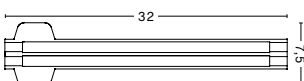

ACCESSORIES

FLOOR LINKING DEVICE

Grey plastic. Please note, the linking device is not pre-mounted to the frame.