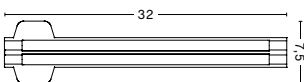

ACCESSORIES

FLOOR LINKING DEVICE

Grey plastic. Please note, the linking device is not premounted to the frame.