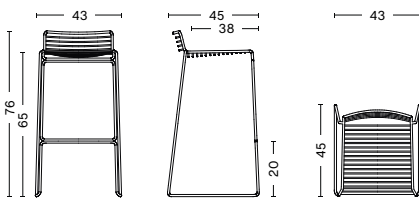

## DIMENSIONS

WIDTH 63 CM | 24.75"

DEPTH 46 CM | 18"

HEIGHT 3 CM | 1.25"

## HEE BAR STOOL

DESIGN BY HEE WELLING, 2005

The absence of superfluous details in the Hee Bar Stool seems even more pronounced by its height and the presence of long slender legs. The ultimate in elemental design, this versatile bar/counter stool has a simple, uncluttered expression with excellent stability. Stackable and weather-proof, the Hee Bar Stool can be used in outdoor surroundings, as well as inside restaurants, bars and in the home.

### DIMENSIONS

HEE BAR STOOL LOW  
WIDTH 43 CM | 17"  
DEPTH 45 CM | 17.75"  
HEIGHT 76 CM | 30"  
SEAT HEIGHT 65 CM | 25.50"  
SEAT DEPTH 38 CM | 15"

HEE BAR STOOL HIGH  
WIDTH 43 CM | 17"  
DEPTH 45 CM | 17.75"  
HEIGHT 86 CM | 33.75"  
SEAT HEIGHT 75 CM | 29.50"  
SEAT DEPTH 38 CM | 15"