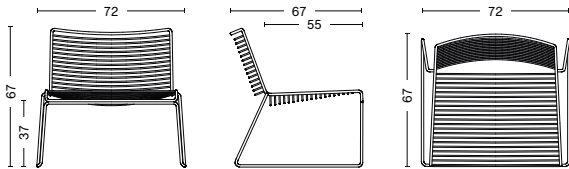

## DIMENSIONS

WIDTH 43 CM | 17"  
DEPTH 39 CM | 15.25"  
HEIGHT 3 CM | 1.25"

# HEE LOUNGE CHAIR

PRODUCT FACT SHEET

**HAY**

## HEE LOUNGE CHAIR

DESIGN BY HEE WELLING, 2005

The philosophy behind the Hee Series was to take an archetypal chair and perfect it down to the last detail while cutting the essentials to the bone. The goal was to create a contemporary chair to fit into a wide range of contexts. The attempt was a great success, resulting in the pragmatic and easily decoded Hee series. Like a line drawing, it wraps metres of metal wire into neat, straight lines in three versions: bar stool, lounge chair and dining chair. Stackable and weatherproof, the wide assortment of colours and designs make Hee suitable for numerous indoor and outdoor contexts, such as bars and restaurants, as well as public spaces and home environments.

### DIMENSIONS

WIDTH 72 CM | 28.25"  
DEPTH 67 CM | 26.50"  
HEIGHT 67 CM | 26.50"  
SEAT HEIGHT 37 CM | 14.50"  
SEAT DEPTH 55 CM | 21.75"