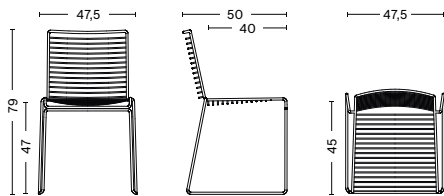

## HEE DINING CHAIR

DESIGN BY HEE WELLING, 2005

The philosophy behind the Hee Series was to take an archetypal chair and perfect it down to the last detail while cutting the essentials to the bone. The goal was to create a contemporary chair to fit into a wide range of contexts. The attempt was a great success, resulting in the pragmatic and easily decoded Hee series. Like a line drawing, it wraps metres of metal wire into neat, straight lines in three versions: bar stool, lounge chair and dining chair. Stackable and weatherproof, the wide assortment of colours and designs make Hee suitable for numerous indoor and outdoor contexts, such as bars and restaurants, as well as public spaces and home environments.

### DIMENSIONS

WIDTH 47,5 CM | 18.75"

DEPTH 50 CM | 20"

HEIGHT 79 CM | 31"

SEAT HEIGHT 47 CM | 18.50"

SEAT DEPTH 40 CM | 15.75"