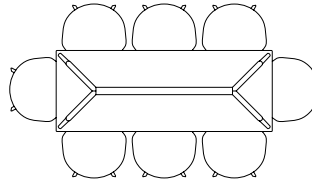

L190 X W87 CM
WITH BALCONY BENCH L165,5 CM & ARMCHAIR

L190 X W87 CM
WITH BALCONY BENCH L120 CM & CHAIR

BOA TABLE

The drawing of H75 tables below is shown with About A Chair with arm (width 59 cm),
 H95/105 tables with Soft Edge 90 Bar Stool (width 53.5 cm).

BOA TABLE | L220 X W110 X H75 CM

BOA TABLE | L220 X W110 X H95/105 CM

BOA TABLE | L280 X W110 X H75 CM

BOA TABLE | L280 X W128 X H75 CM

BOA TABLE | L280 X W110 X H95/H105 CM

BOA TABLE | L350 X W110 X H75 CM

BOA TABLE | L420 X W110 X H75 CM

BOA TABLE | L350 X W128 X H75 CM

BOA TABLE | L420 X W128 X H75 CM

COPENHAGUE DEUX TABLE

The table drawings below is shown with About A Chair with arm (width 59 cm).

CPH DEUX 220 | Ø75 CM

CPH DEUX 220 | Ø98 CM

CPH DEUX 210 | L75 X W75 CM

CPH DEUX 210 | L140 X W75 CM

CPH DEUX 210 | L200 X W75 CM

COPENHAGUE TABLE

The table drawings below is shown with About A Chair with arm (width 59 cm).

CPH10 | L160 X D80 CM