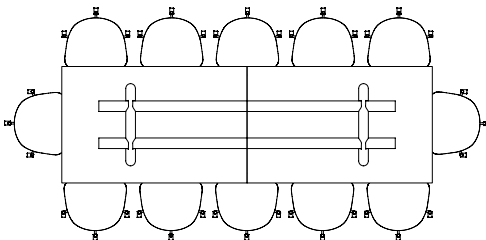

L190 X W87 CM
WITH BALCONY BENCH L165,5 CM & ARMCHAIR

L190 X W87 CM
WITH BALCONY BENCH L120 CM & CHAIR

BOA TABLE

The drawing of H75 tables below is shown with About A Chair with arm (width 59 cm),
 H95/105 tables with Soft Edge 90 Bar Stool (width 53.5 cm).

BOA TABLE | L220 X W110 X H75 CM

BOA TABLE | L220 X W110 X H95/105 CM

BOA TABLE | L280 X W110 X H75 CM

BOA TABLE | L280 X W128 X H75 CM

BOA TABLE | L280 X W110 X H95/H105 CM

BOA TABLE | L350 X W110 X H75 CM

BOA TABLE | L420 X W110 X H75 CM

BOA TABLE | L350 X W128 X H75 CM

BOA TABLE | L420 X W128 X H75 CM

COPENHAGUE DEUX TABLE

The table drawings below is shown with About A Chair with arm (width 59 cm).

CPH DEUX 220 | Ø75 CM

CPH DEUX 220 | Ø98 CM

CPH DEUX 210 | L75 X W75 CM

CPH DEUX 210 | L140 X W75 CM

CPH DEUX 210 | L200 X W75 CM

COPENHAGUE TABLE

The table drawings below is shown with About A Chair with arm (width 59 cm).

CPH10 | L160 X D80 CM