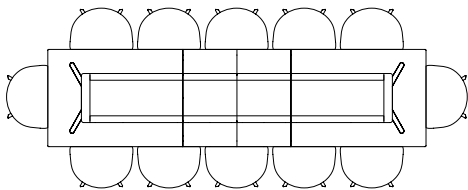

L160 X W80 CM
INCL. 3 X TABLE LEAVES | L310 CM

L200 X W90 CM

L200 X W90 CM
INCL. 1 X TABLE LEAF | L250 CM

L200 X W90 CM
INCL. 2 X TABLE LEAVES | L300 CM

L200 X W90 CM
INCL. 3 X TABLE LEAVES | L350 CM

L200 X W90 CM
INCL. 4 X TABLE LEAVES | L400 CM

CPH30 EXTENDABLE TABLE

The table drawings below is shown with About A Chair with arm (width 59 cm).

L250 X W90 CM

L250 X W90 CM
INCL. 1 X TABLE LEAVES | L300 CM

L250 X W90 CM
INCL. 2 X TABLE LEAVES | L350 CM

L250 X W90 CM
INCL. 3 X TABLE LEAVES | L400 CM

L250 X W90 CM
INCL. 4 X TABLE LEAVES | L450 CM

LOOP STAND TABLE

The table drawings below is shown with About A Chair with arm (width 59 cm).

LOOP STAND TABLE | L160 X W77,5 CM