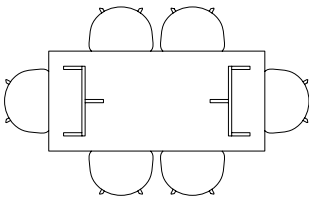

L160 X W80 CM
INCL. 3 X TABLE LEAVES | L310 CM

L200 X W90 CM

L200 X W90 CM
INCL. 1 X TABLE LEAF | L250 CM

L200 X W90 CM
INCL. 2 X TABLE LEAVES | L300 CM

L200 X W90 CM
INCL. 3 X TABLE LEAVES | L350 CM

L200 X W90 CM
INCL. 4 X TABLE LEAVES | L400 CM

CPH30 EXTENDABLE TABLE

The table drawings below is shown with About A Chair with arm (width 59 cm).

L250 X W90 CM

L250 X W90 CM
INCL. 1 X TABLE LEAVES | L300 CM

L250 X W90 CM
INCL. 2 X TABLE LEAVES | L350 CM

L250 X W90 CM
INCL. 3 X TABLE LEAVES | L400 CM

L250 X W90 CM
INCL. 4 X TABLE LEAVES | L450 CM

LOOP STAND TABLE

The table drawings below is shown with About A Chair with arm (width 59 cm).

LOOP STAND TABLE | L160 X W77,5 CM

LOOP STAND TABLE | L180 X W87,5 CM

LOOP STAND TABLE | L200 X W92,5 CM

LOOP STAND TABLE | L250 X W92,5 CM

LOOP STAND ROUND | Ø105 CM

LOOP STAND ROUND | Ø120 CM

NEU TABLE

The table drawings below is shown with About A Chair with arm (width 59 cm)