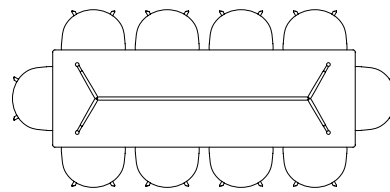

ABOUT A TABLE

The table drawings below is shown with About A Chair with arm (width 59 cm).

AAT15 | L80 X W80 CM

AAT10 | L160 X W80 CM

AAT10 | L180 X W90 CM

AAT10 | L220 X W90 CM

AAT10 | L280 X W90 CM

AAT10 | L180 X W105 CM

AAT10 | L220 X W105 CM

AAT10 | L280 X W105 CM

AAT20 | Ø80 CM

AAT20 | Ø100 CM

AAT20 | Ø110 CM

AAT20 | Ø128 CM

BALCONY TABLE

The table drawings below is shown with Balcony Chair (width 44,5 cm), Balcony Armchair (width 51,5 cm) and Balcony Bench (length 119,5 and 165,5 cm).

BOA TABLE | L220 X W110 X H75 CM

BOA TABLE | L220 X W110 X H95/105 CM

BOA TABLE | L280 X W110 X H75 CM

BOA TABLE | L280 X W128 X H75 CM

BOA TABLE | L280 X W110 X H95/H105 CM

BOA TABLE | L350 X W110 X H75 CM

BOA TABLE | L420 X W110 X H75 CM

BOA TABLE | L350 X W128 X H75 CM

BOA TABLE | L420 X W128 X H75 CM

COPENHAGUE DEUX TABLE

The table drawings below is shown with About A Chair with arm (width 59 cm).

CPH DEUX 220 | Ø75 CM