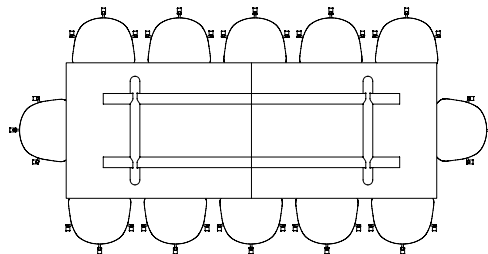

L190 X W87 CM
WITH BALCONY BENCH L165,5 CM & ARMCHAIR

L190 X W87 CM
WITH BALCONY BENCH L120 CM & CHAIR

BOA TABLE

The drawing of H75 tables below is shown with About A Chair with arm (width 59 cm),
 H95/105 tables with Soft Edge 90 Bar Stool (width 53.5 cm).

BOA TABLE | L220 X W110 X H75 CM

BOA TABLE | L220 X W110 X H95/105 CM

BOA TABLE | L280 X W110 X H75 CM

BOA TABLE | L280 X W128 X H75 CM

BOA TABLE | L280 X W110 X H95/H105 CM

BOA TABLE | L350 X W110 X H75 CM

BOA TABLE | L420 X W110 X H75 CM

BOA TABLE | L350 X W128 X H75 CM

BOA TABLE | L420 X W128 X H75 CM

COPENHAGUE DEUX TABLE

The table drawings below is shown with About A Chair with arm (width 59 cm).

CPH DEUX 220 | Ø75 CM

CPH DEUX 220 | Ø98 CM

CPH DEUX 210 | L75 X W75 CM

CPH DEUX 210 | L140 X W75 CM

CPH DEUX 210 | L200 X W75 CM

COPENHAGUE TABLE

The table drawings below is shown with About A Chair with arm (width 59 cm).

CPH10 | L160 X D80 CM