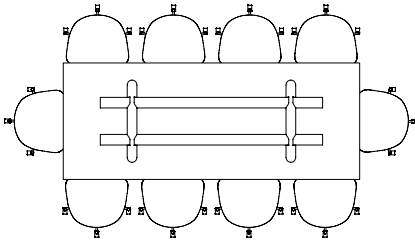

L75 X W76 CM
WITH BALCONY CHAIR

L75 X W76 CM
WITH BALCONY ARMCHAIR

L144 X W76 CM
WITH BALCONY BENCH L119,5 CM & CHAIR

L144 X W76 CM
WITH BALCONY BENCH L119,5 CM & ARMCHAIR

L190 X W87 CM
WITH BALCONY BENCH L165,5 CM & CHAIR

L190 X W87 CM
WITH BALCONY BENCH L165,5 CM & ARMCHAIR

L190 X W87 CM
WITH BALCONY BENCH L120 CM & CHAIR

BOA TABLE

The drawing of H75 tables below is shown with About A Chair with arm (width 59 cm),
 H95/105 tables with Soft Edge 90 Bar Stool (width 53.5 cm).

BOA TABLE | L220 X W110 X H75 CM

BOA TABLE | L220 X W110 X H95/105 CM

BOA TABLE | L280 X W110 X H75 CM

BOA TABLE | L280 X W128 X H75 CM

BOA TABLE | L280 X W110 X H95/H105 CM

BOA TABLE | L350 X W110 X H75 CM

BOA TABLE | L420 X W110 X H75 CM

BOA TABLE | L350 X W128 X H75 CM

BOA TABLE | L420 X W128 X H75 CM

COPENHAGUE DEUX TABLE

The table drawings below is shown with About A Chair with arm (width 59 cm).

CPH DEUX 220 | Ø75 CM