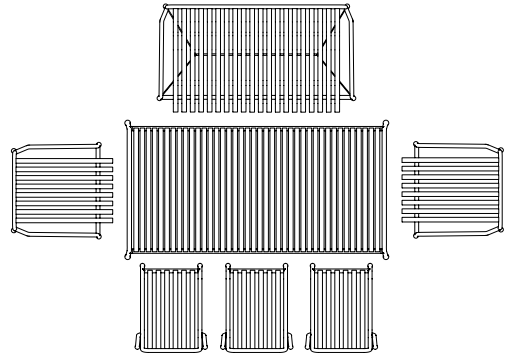

L250 X W100 CM

L300 X W100 CM

L150 X W150 CM

L200 X W150 CM

NEW ORDER HIGH TABLE

The table drawings below is shown with Soft Edge Bar Stool (width 53,5 cm).

L150 X W75 CM

L150 X W100 CM

L200 X W100 CM

L200 X W75 CM

PALISSADE

The table drawings below is shown with Palissade Chair (width 47 cm), Palissade Armchair (width 51 cm), Palissade Dining Armchair (width 63 cm), Palissade Dining Bench (width 128 cm) and Palissade Bench (width 120 cm).

L170 X W90 CM
2 X ARMCHAIR
1 X DINING BENCH

L170 X W90 CM
1 X BENCH
1 X DINING ARMCHAIR
3 X ARMCHAIR

L170 X W90 CM
1 X DINING BENCH
2 X DINING ARMCHAIR
3 X CHAIR

L82,5 X W90 CM
2 X CHAIR
2 X ARMCHAIR

L82,5 X W90 CM
2 X DINING ARMCHAIR
1 X CHAIR