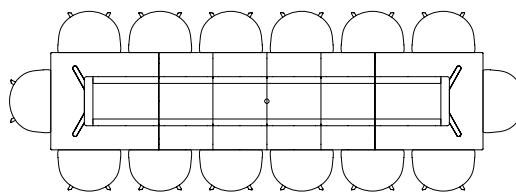

CPH30 EXTENDABLE TABLE

The table drawings below is shown with About A Chair with arm (width 59 cm).

L160 X W80 CM

L160 X W80 CM
INCL. 1 X TABLE LEAF | L210 CM

L160 X W80 CM
INCL. 2 X TABLE LEAVES | L260 CM

L160 X W80 CM
INCL. 3 X TABLE LEAVES | L310 CM

L200 X W90 CM

L200 X W90 CM
INCL. 1 X TABLE LEAF | L250 CM

L200 X W90 CM
INCL. 2 X TABLE LEAVES | L300 CM

L200 X W90 CM
INCL. 3 X TABLE LEAVES | L350 CM

L200 X W90 CM
INCL. 4 X TABLE LEAVES | L400 CM

CPH30 EXTENDABLE TABLE

The table drawings below is shown with About A Chair with arm (width 59 cm).

L250 X W90 CM

L250 X W90 CM
INCL. 1 X TABLE LEAVES | L300 CM

L250 X W90 CM
INCL. 2 X TABLE LEAVES | L350 CM