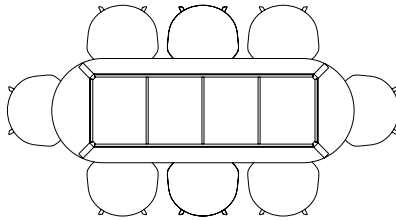

L320 X W120 CM

TERRAZZO TABLE

The table drawings below is shown with About A Chair with arm (width 59 cm)

L60 X W60 CM

Ø70 CM

TILT TOP TABLE

The table drawings below is shown with About A Chair with arm (width 59 cm)

Ø90 CM

TRIANGLE LEG TABLE

The table drawings below is shown with About A Chair with arm (width 59 cm) and Triangle Legs Benches.

Ø115 CM

L200 X W85 CM

L250 X W85 CM

L200 X W85 CM
BENCH L150 CM

L250 X W85 CM
BENCH L200 CM

TWO-COLOUR TABLE

The table drawings below is shown with About A Chair with arm (width 59 cm).

L160 X W82 CM

L200 X W90 CM

L240 X W90 CM

Ø105 CM

Ø120 CM

WEEKDAY TABLE