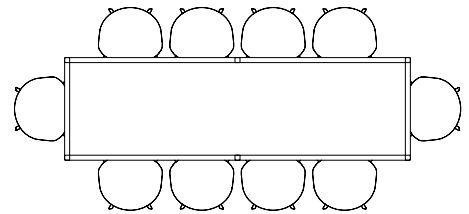

PYRAMID TABLE 02
L190 X W85 CM
BENCH 11 L140 & L85 CM

PYRAMID TABLE 02
L250 X W85 CM
BENCH 12 L250 CM

PYRAMID TABLE 02
L250 X W85 CM
BENCH 12 L200 CM

PYRAMID TABLE 02
L300 X W85 CM
BENCH 12 L250 & BENCH 11 L85 CM

T12 TABLE

The table drawings below is shown with About A Chair with arm (width 59 cm).

L160 X W80 CM

L200 X W95 CM

L250 X W95 CM

L320 X W95 CM

L200 X W120 CM

L250 X W120 CM

L320 X W120 CM

TERRAZZO TABLE

The table drawings below is shown with About A Chair with arm (width 59 cm)

L60 X W60 CM

Ø70 CM

TILT TOP TABLE

The table drawings below is shown with About A Chair with arm (width 59 cm)