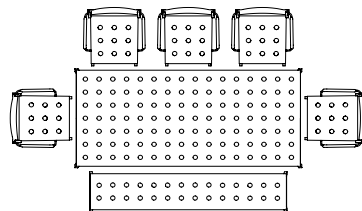

AAT10 | L220 X W105 CM

AAT10 | L280 X W105 CM

AAT20 | Ø80 CM

AAT20 | Ø100 CM

AAT20 | Ø110 CM

AAT20 | Ø128 CM

BALCONY TABLE

The table drawings below is shown with Balcony Chair (width 44,5 cm), Balcony Armchair (width 51,5 cm) and Balcony Bench (length 119,5 and 165,5 cm).

L75 X W76 CM
WITH BALCONY CHAIR

L75 X W76 CM
WITH BALCONY ARMCHAIR

L144 X W76 CM
WITH BALCONY BENCH L119,5 CM & CHAIR

L144 X W76 CM
WITH BALCONY BENCH L119,5 CM & ARMCHAIR

L190 X W87 CM
WITH BALCONY BENCH L165,5 CM & CHAIR

L190 X W87 CM
WITH BALCONY BENCH L165,5 CM & ARMCHAIR

L190 X W87 CM
WITH BALCONY BENCH L120 CM & CHAIR

BOA TABLE

The drawing of H75 tables below is shown with About A Chair with arm (width 59 cm),
 H95/105 tables with Soft Edge 90 Bar Stool (width 53.5 cm).

BOA TABLE | L220 X W110 X H75 CM

BOA TABLE | L220 X W110 X H95/105 CM

BOA TABLE | L280 X W110 X H75 CM

BOA TABLE | L280 X W128 X H75 CM

BOA TABLE | L280 X W110 X H95/H105 CM

BOA TABLE | L350 X W110 X H75 CM