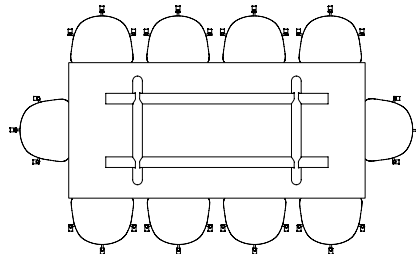

L75 X W76 CM
WITH BALCONY CHAIR

L75 X W76 CM
WITH BALCONY ARMCHAIR

L144 X W76 CM
WITH BALCONY BENCH L119,5 CM & CHAIR

L144 X W76 CM
WITH BALCONY BENCH L119,5 CM & ARMCHAIR

L190 X W87 CM
WITH BALCONY BENCH L165,5 CM & CHAIR

L190 X W87 CM
WITH BALCONY BENCH L165,5 CM & ARMCHAIR

L190 X W87 CM
WITH BALCONY BENCH L120 CM & CHAIR

BOA TABLE

The drawing of H75 tables below is shown with About A Chair with arm (width 59 cm),
 H95/105 tables with Soft Edge 90 Bar Stool (width 53.5 cm).

BOA TABLE | L220 X W110 X H75 CM

BOA TABLE | L220 X W110 X H95/105 CM

BOA TABLE | L280 X W110 X H75 CM

BOA TABLE | L280 X W128 X H75 CM

BOA TABLE | L280 X W110 X H95/H105 CM

BOA TABLE | L350 X W110 X H75 CM

BOA TABLE | L420 X W110 X H75 CM

BOA TABLE | L350 X W128 X H75 CM

BOA TABLE | L420 X W128 X H75 CM

COPENHAGUE DEUX TABLE

The table drawings below is shown with About A Chair with arm (width 59 cm).

CPH DEUX 220 | Ø75 CM