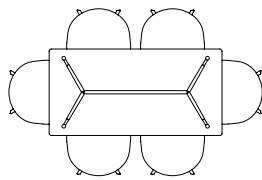

SEATING OVERVIEW

2023

HAY

CONTENT

| | |
|------------------------------|----|
| ABOUT A TABLE | 3 |
| BALCONY TABLE | 4 |
| BOA TABLE | 5 |
| COPENHAGUE DEUX TABLE | 6 |
| COPENHAGUE TABLE | 7 |
| CPH30 EXTENDABLE TABLE | 8 |
| LOOP STAND TABLE | 10 |
| NEU TABLE | 11 |
| NEW ORDER HIGH TABLE | 13 |
| NEW ORDER TABLE | 12 |
| PALISSADE | 14 |
| PALISSADE CONE TABLE | 15 |
| PASSERELLE DESK | 16 |
| PASSERELLE HIGH TABLE | 17 |
| PASSERELLE TABLE | 16 |
| PYRAMID TABLE | 18 |
| T12 TABLE | 20 |
| TERRAZZO TABLE | 21 |
| TILT TOP TABLE | 22 |
| TRIANGLE LEG TABLE | 23 |
| TWO-COLOUR TABLE | 24 |
| WEEKDAY TABLE | 25 |

ABOUT A TABLE

The table drawings below is shown with About A Chair with arm (width 59 cm).

AAT15 | L80 X W80 CM

AAT10 | L160 X W80 CM

AAT10 | L180 X W90 CM

AAT10 | L220 X W90 CM

AAT10 | L280 X W90 CM

AAT10 | L180 X W105 CM

AAT10 | L220 X W105 CM

AAT10 | L280 X W105 CM

AAT20 | Ø80 CM

AAT20 | Ø100 CM

AAT20 | Ø110 CM

AAT20 | Ø128 CM

BALCONY TABLE

The table drawings below is shown with Balcony Chair (width 44,5 cm), Balcony Armchair (width 51,5 cm) and Balcony Bench (length 119,5 and 165,5 cm).

T12 TABLE

The table drawings below is shown with About A Chair with arm (width 59 cm).

L160 X W80 CM

L200 X W95 CM

L250 X W95 CM

L320 X W95 CM

L200 X W120 CM

L250 X W120 CM