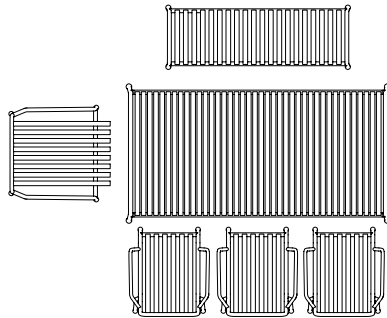

L250 X W100 CM

L300 X W100 CM

L150 X W150 CM

L200 X W150 CM

NEW ORDER HIGH TABLE

The table drawings below is shown with Soft Edge Bar Stool (width 53,5 cm).

L150 X W75 CM

L150 X W100 CM

L200 X W100 CM

L200 X W75 CM

PALISSADE

The table drawings below is shown with Palissade Chair (width 47 cm), Palissade Armchair (width 51 cm), Palissade Dining Armchair (width 63 cm), Palissade Dining Bench (width 128 cm) and Palissade Bench (width 120 cm).

L170 X W90 CM
2 X ARMCHAIR
1 X DINING BENCH

L170 X W90 CM
1 X BENCH
1 X DINING ARMCHAIR
3 X ARMCHAIR

L170 X W90 CM
1 X DINING BENCH
2 X DINING ARMCHAIR
3 X CHAIR

L82,5 X W90 CM
2 X CHAIR
2 X ARMCHAIR

L82,5 X W90 CM
2 X DINING ARMCHAIR
1 X CHAIR