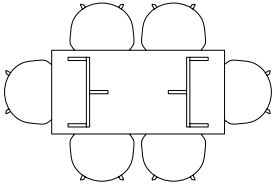

CPH30 EXTENDABLE TABLE

The table drawings below is shown with About A Chair with arm (width 59 cm).

L160 X W80 CM

L160 X W80 CM
INCL. 1 X TABLE LEAF | L210 CM

L160 X W80 CM
INCL. 2 X TABLE LEAVES | L260 CM

L160 X W80 CM
INCL. 3 X TABLE LEAVES | L310 CM

L200 X W90 CM

L200 X W90 CM
INCL. 1 X TABLE LEAF | L250 CM

L200 X W90 CM
INCL. 2 X TABLE LEAVES | L300 CM

L200 X W90 CM
INCL. 3 X TABLE LEAVES | L350 CM

L200 X W90 CM
INCL. 4 X TABLE LEAVES | L400 CM

CPH30 EXTENDABLE TABLE

The table drawings below is shown with About A Chair with arm (width 59 cm).

L250 X W90 CM

L250 X W90 CM
INCL. 1 X TABLE LEAVES | L300 CM

L250 X W90 CM
INCL. 2 X TABLE LEAVES | L350 CM

L250 X W90 CM
INCL. 3 X TABLE LEAVES | L400 CM

L250 X W90 CM
INCL. 4 X TABLE LEAVES | L450 CM

LOOP STAND TABLE

The table drawings below is shown with About A Chair with arm (width 59 cm).

LOOP STAND TABLE | L160 X W77,5 CM