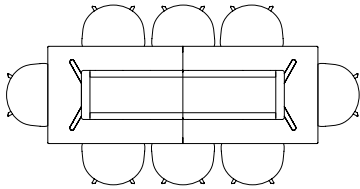

CPH DEUX 220 | Ø98 CM

CPH DEUX 210 | L75 X W75 CM

CPH DEUX 210 | L140 X W75 CM

CPH DEUX 210 | L200 X W75 CM

COPENHAGUE TABLE

The table drawings below is shown with About A Chair with arm (width 59 cm).

CPH10 | L160 X D80 CM

CPH30 EXTENDABLE TABLE

The table drawings below is shown with About A Chair with arm (width 59 cm).

L160 X W80 CM

L160 X W80 CM
INCL. 1 X TABLE LEAF | L210 CM

L160 X W80 CM
INCL. 2 X TABLE LEAVES | L260 CM

L160 X W80 CM
INCL. 3 X TABLE LEAVES | L310 CM

L200 X W90 CM

L200 X W90 CM
INCL. 1 X TABLE LEAF | L250 CM

L200 X W90 CM
INCL. 2 X TABLE LEAVES | L300 CM

L200 X W90 CM
INCL. 3 X TABLE LEAVES | L350 CM

L200 X W90 CM
INCL. 4 X TABLE LEAVES | L400 CM

CPH30 EXTENDABLE TABLE

The table drawings below is shown with About A Chair with arm (width 59 cm).

L250 X W90 CM

L250 X W90 CM
INCL. 1 X TABLE LEAVES | L300 CM

L250 X W90 CM
INCL. 2 X TABLE LEAVES | L350 CM