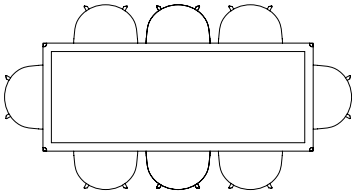

LOOP STAND TABLE | L180 X W87,5 CM

LOOP STAND TABLE | L200 X W92,5 CM

LOOP STAND TABLE | L250 X W92,5 CM

LOOP STAND ROUND | Ø105 CM

LOOP STAND ROUND | Ø120 CM

NEU TABLE

The table drawings below is shown with About A Chair with arm (width 59 cm)

L60 X W60 CM

Ø70 CM

NEW ORDER TABLE

The table drawings below is shown with About A Chair with arm (width 59 cm).

L150 X W75 CM

L100 X W100 CM

L150 X W100 CM

L200 X W100 CM

L250 X W100 CM

L300 X W100 CM

L150 X W150 CM

L200 X W150 CM

NEW ORDER HIGH TABLE

The table drawings below is shown with Soft Edge Bar Stool (width 53,5 cm).

L150 X W75 CM

L150 X W100 CM