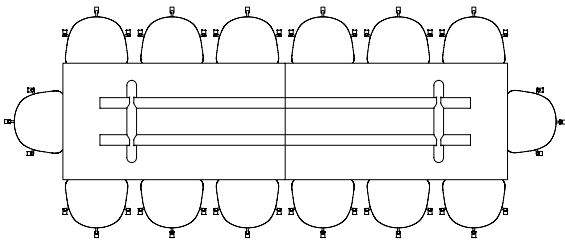

L190 X W87 CM
WITH BALCONY BENCH L165,5 CM & ARMCHAIR

L190 X W87 CM
WITH BALCONY BENCH L120 CM & CHAIR

BOA TABLE

The drawing of H75 tables below is shown with About A Chair with arm (width 59 cm),
 H95/105 tables with Soft Edge 90 Bar Stool (width 53.5 cm).

BOA TABLE | L220 X W110 X H75 CM

BOA TABLE | L220 X W110 X H95/105 CM

BOA TABLE | L280 X W110 X H75 CM

BOA TABLE | L280 X W128 X H75 CM

BOA TABLE | L280 X W110 X H95/H105 CM

BOA TABLE | L350 X W110 X H75 CM

BOA TABLE | L420 X W110 X H75 CM

BOA TABLE | L350 X W128 X H75 CM

BOA TABLE | L420 X W128 X H75 CM

COPENHAGUE DEUX TABLE

The table drawings below is shown with About A Chair with arm (width 59 cm).

CPH DEUX 220 | Ø75 CM

CPH DEUX 220 | Ø98 CM

CPH DEUX 210 | L75 X W75 CM

CPH DEUX 210 | L140 X W75 CM

CPH DEUX 210 | L200 X W75 CM

COPENHAGUE TABLE

The table drawings below is shown with About A Chair with arm (width 59 cm).

CPH10 | L160 X D80 CM