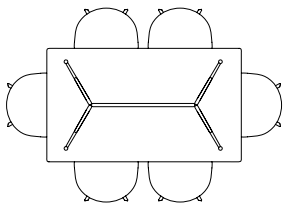

ABOUT A TABLE

The table drawings below is shown with About A Chair with arm (width 59 cm).

AAT15 | L80 X W80 CM

AAT10 | L160 X W80 CM

AAT10 | L180 X W90 CM

AAT10 | L220 X W90 CM

AAT10 | L280 X W90 CM

AAT10 | L180 X W105 CM

AAT10 | L220 X W105 CM

AAT10 | L280 X W105 CM

AAT20 | Ø80 CM

AAT20 | Ø100 CM

AAT20 | Ø110 CM

AAT20 | Ø128 CM

BALCONY TABLE

The table drawings below is shown with Balcony Chair (width 44,5 cm), Balcony Armchair (width 51,5 cm) and Balcony Bench (length 119,5 and 165,5 cm).

T12 TABLE

The table drawings below is shown with About A Chair with arm (width 59 cm).

L160 X W80 CM

L200 X W95 CM

L250 X W95 CM

L320 X W95 CM

L200 X W120 CM

L250 X W120 CM

TWO-COLOUR TABLE

The table drawings below is shown with About A Chair with arm (width 59 cm).

L160 X W82 CM

L200 X W90 CM

L240 X W90 CM

Ø105 CM

Ø120 CM

WEEKDAY TABLE