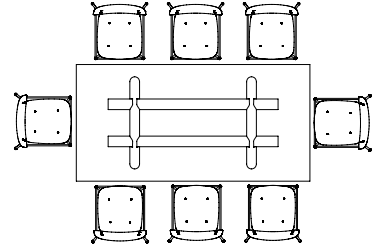

L75 X W76 CM
WITH BALCONY CHAIR

L75 X W76 CM
WITH BALCONY ARMCHAIR

L144 X W76 CM
WITH BALCONY BENCH L119,5 CM & CHAIR

L144 X W76 CM
WITH BALCONY BENCH L119,5 CM & ARMCHAIR

L190 X W87 CM
WITH BALCONY BENCH L165,5 CM & CHAIR

L190 X W87 CM
WITH BALCONY BENCH L165,5 CM & ARMCHAIR

L190 X W87 CM
WITH BALCONY BENCH L120 CM & CHAIR

BOA TABLE

The drawing of H75 tables below is shown with About A Chair with arm (width 59 cm),
 H95/105 tables with Soft Edge 90 Bar Stool (width 53.5 cm).

BOA TABLE | L220 X W110 X H75 CM

BOA TABLE | L220 X W110 X H95/105 CM

BOA TABLE | L280 X W110 X H75 CM

BOA TABLE | L280 X W128 X H75 CM

BOA TABLE | L280 X W110 X H95/H105 CM

BOA TABLE | L350 X W110 X H75 CM

BOA TABLE | L420 X W110 X H75 CM

BOA TABLE | L350 X W128 X H75 CM

BOA TABLE | L420 X W128 X H75 CM

COPENHAGUE DEUX TABLE

The table drawings below is shown with About A Chair with arm (width 59 cm).

CPH DEUX 220 | Ø75 CM