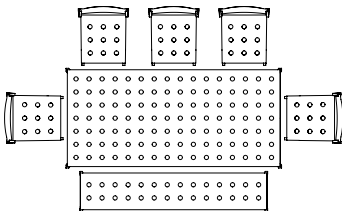

AAT10 | L220 X W105 CM

AAT10 | L280 X W105 CM

AAT20 | Ø80 CM

AAT20 | Ø100 CM

AAT20 | Ø110 CM

AAT20 | Ø128 CM

BALCONY TABLE

The table drawings below is shown with Balcony Chair (width 44,5 cm), Balcony Armchair (width 51,5 cm) and Balcony Bench (length 119,5 and 165,5 cm).

L75 X W76 CM
WITH BALCONY CHAIR

L75 X W76 CM
WITH BALCONY ARMCHAIR

L144 X W76 CM
WITH BALCONY BENCH L119,5 CM & CHAIR

L144 X W76 CM
WITH BALCONY BENCH L119,5 CM & ARMCHAIR

L190 X W87 CM
WITH BALCONY BENCH L165,5 CM & CHAIR

L190 X W87 CM
WITH BALCONY BENCH L165,5 CM & ARMCHAIR

L190 X W87 CM
WITH BALCONY BENCH L120 CM & CHAIR

BOA TABLE

The drawing of H75 tables below is shown with About A Chair with arm (width 59 cm),
 H95/105 tables with Soft Edge 90 Bar Stool (width 53.5 cm).

BOA TABLE | L220 X W110 X H75 CM

BOA TABLE | L220 X W110 X H95/105 CM

BOA TABLE | L280 X W110 X H75 CM

BOA TABLE | L280 X W128 X H75 CM

BOA TABLE | L280 X W110 X H95/H105 CM

BOA TABLE | L350 X W110 X H75 CM