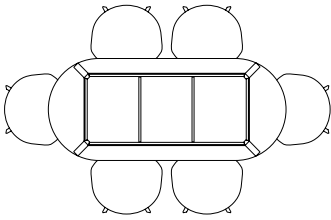

L200 X W85 CM