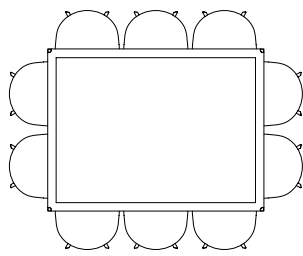

LOOP STAND TABLE | L180 X W87,5 CM

LOOP STAND TABLE | L200 X W92,5 CM

LOOP STAND TABLE | L250 X W92,5 CM

LOOP STAND ROUND | Ø105 CM

LOOP STAND ROUND | Ø120 CM

NEU TABLE

The table drawings below is shown with About A Chair with arm (width 59 cm)

L60 X W60 CM

Ø70 CM

NEW ORDER TABLE

The table drawings below is shown with About A Chair with arm (width 59 cm).

L150 X W75 CM

L100 X W100 CM

L150 X W100 CM

L200 X W100 CM

L250 X W100 CM

L300 X W100 CM

L150 X W150 CM

L200 X W150 CM

NEW ORDER HIGH TABLE

The table drawings below is shown with Soft Edge Bar Stool (width 53,5 cm).

L150 X W75 CM

L150 X W100 CM