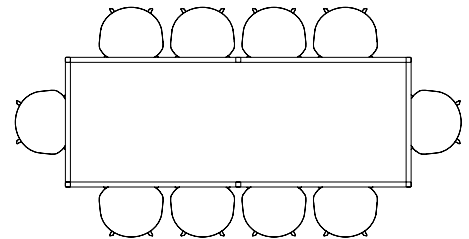

PYRAMID TABLE 02
L190 X W85 CM
BENCH 11 L140 & L85 CM

PYRAMID TABLE 02
L250 X W85 CM
BENCH 12 L250 CM

PYRAMID TABLE 02
L250 X W85 CM
BENCH 12 L200 CM

PYRAMID TABLE 02
L300 X W85 CM
BENCH 12 L250 & BENCH 11 L85 CM

T12 TABLE

The table drawings below is shown with About A Chair with arm (width 59 cm).

L160 X W80 CM

L200 X W95 CM

L250 X W95 CM

L320 X W95 CM

L200 X W120 CM

L250 X W120 CM

L320 X W120 CM

TERRAZZO TABLE

The table drawings below is shown with About A Chair with arm (width 59 cm)

L60 X W60 CM

Ø70 CM

TILT TOP TABLE

The table drawings below is shown with About A Chair with arm (width 59 cm)