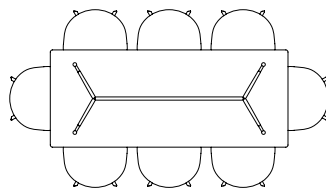

ABOUT A TABLE

The table drawings below is shown with About A Chair with arm (width 59 cm).

AAT15 | L80 X W80 CM

AAT10 | L160 X W80 CM

AAT10 | L180 X W90 CM

AAT10 | L220 X W90 CM

AAT10 | L280 X W90 CM

AAT10 | L180 X W105 CM

AAT10 | L220 X W105 CM

AAT10 | L280 X W105 CM

AAT20 | Ø80 CM

AAT20 | Ø100 CM

AAT20 | Ø110 CM

AAT20 | Ø128 CM

BALCONY TABLE

The table drawings below is shown with Balcony Chair (width 44,5 cm), Balcony Armchair (width 51,5 cm) and Balcony Bench (length 119,5 and 165,5 cm).

BOA TABLE | L220 X W110 X H75 CM

BOA TABLE | L220 X W110 X H95/105 CM

BOA TABLE | L280 X W110 X H75 CM

BOA TABLE | L280 X W128 X H75 CM

BOA TABLE | L280 X W110 X H95/H105 CM

BOA TABLE | L350 X W110 X H75 CM

BOA TABLE | L420 X W110 X H75 CM

BOA TABLE | L350 X W128 X H75 CM

BOA TABLE | L420 X W128 X H75 CM

COPENHAGUE DEUX TABLE

The table drawings below is shown with About A Chair with arm (width 59 cm).

CPH DEUX 220 | Ø75 CM