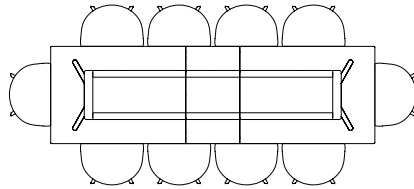

CPH DEUX 220 | Ø98 CM

CPH DEUX 210 | L75 X W75 CM

CPH DEUX 210 | L140 X W75 CM

CPH DEUX 210 | L200 X W75 CM

COPENHAGUE TABLE

The table drawings below is shown with About A Chair with arm (width 59 cm).

CPH10 | L160 X D80 CM

CPH30 EXTENDABLE TABLE

The table drawings below is shown with About A Chair with arm (width 59 cm).

L160 X W80 CM

L160 X W80 CM
INCL. 1 X TABLE LEAF | L210 CM

L160 X W80 CM
INCL. 2 X TABLE LEAVES | L260 CM

L160 X W80 CM
INCL. 3 X TABLE LEAVES | L310 CM

L200 X W90 CM

L200 X W90 CM
INCL. 1 X TABLE LEAF | L250 CM

L200 X W90 CM
INCL. 2 X TABLE LEAVES | L300 CM

L200 X W90 CM
INCL. 3 X TABLE LEAVES | L350 CM

L200 X W90 CM
INCL. 4 X TABLE LEAVES | L400 CM

CPH30 EXTENDABLE TABLE

The table drawings below is shown with About A Chair with arm (width 59 cm).

L250 X W90 CM

L250 X W90 CM
INCL. 1 X TABLE LEAVES | L300 CM

L250 X W90 CM
INCL. 2 X TABLE LEAVES | L350 CM