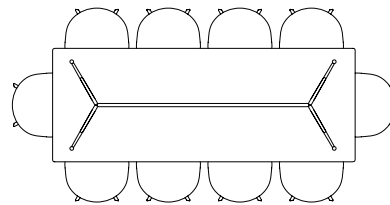

ABOUT A TABLE

The table drawings below is shown with About A Chair with arm (width 59 cm).

AAT15 | L80 X W80 CM

AAT10 | L160 X W80 CM

AAT10 | L180 X W90 CM

AAT10 | L220 X W90 CM

AAT10 | L280 X W90 CM

AAT10 | L180 X W105 CM

AAT10 | L220 X W105 CM

AAT10 | L280 X W105 CM

AAT20 | Ø80 CM

AAT20 | Ø100 CM

AAT20 | Ø110 CM

AAT20 | Ø128 CM

BALCONY TABLE

The table drawings below is shown with Balcony Chair (width 44,5 cm), Balcony Armchair (width 51,5 cm) and Balcony Bench (length 119,5 and 165,5 cm).

BOA TABLE | L220 X W110 X H75 CM

BOA TABLE | L220 X W110 X H95/105 CM

BOA TABLE | L280 X W110 X H75 CM

BOA TABLE | L280 X W128 X H75 CM

BOA TABLE | L280 X W110 X H95/H105 CM

BOA TABLE | L350 X W110 X H75 CM

BOA TABLE | L420 X W110 X H75 CM

BOA TABLE | L350 X W128 X H75 CM

BOA TABLE | L420 X W128 X H75 CM

COPENHAGUE DEUX TABLE

The table drawings below is shown with About A Chair with arm (width 59 cm).

CPH DEUX 220 | Ø75 CM