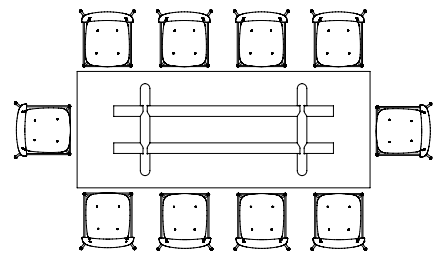

L190 X W87 CM
WITH BALCONY BENCH L165,5 CM & ARMCHAIR

L190 X W87 CM
WITH BALCONY BENCH L120 CM & CHAIR

BOA TABLE

The drawing of H75 tables below is shown with About A Chair with arm (width 59 cm),
 H95/105 tables with Soft Edge 90 Bar Stool (width 53.5 cm).

BOA TABLE | L220 X W110 X H75 CM

BOA TABLE | L220 X W110 X H95/105 CM

BOA TABLE | L280 X W110 X H75 CM

BOA TABLE | L280 X W128 X H75 CM

BOA TABLE | L280 X W110 X H95/H105 CM

BOA TABLE | L350 X W110 X H75 CM

BOA TABLE | L420 X W110 X H75 CM

BOA TABLE | L350 X W128 X H75 CM

BOA TABLE | L420 X W128 X H75 CM

COPENHAGUE DEUX TABLE

The table drawings below is shown with About A Chair with arm (width 59 cm).

CPH DEUX 220 | Ø75 CM