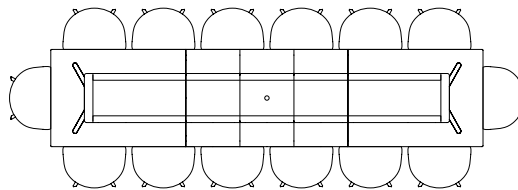

L160 X W80 CM
INCL. 3 X TABLE LEAVES | L310 CM

L200 X W90 CM

L200 X W90 CM
INCL. 1 X TABLE LEAF | L250 CM

L200 X W90 CM
INCL. 2 X TABLE LEAVES | L300 CM

L200 X W90 CM
INCL. 3 X TABLE LEAVES | L350 CM

L200 X W90 CM
INCL. 4 X TABLE LEAVES | L400 CM

CPH30 EXTENDABLE TABLE

The table drawings below is shown with About A Chair with arm (width 59 cm).

L250 X W90 CM

L250 X W90 CM
INCL. 1 X TABLE LEAVES | L300 CM

L250 X W90 CM
INCL. 2 X TABLE LEAVES | L350 CM

L250 X W90 CM
INCL. 3 X TABLE LEAVES | L400 CM

L250 X W90 CM
INCL. 4 X TABLE LEAVES | L450 CM

LOOP STAND TABLE

The table drawings below is shown with About A Chair with arm (width 59 cm).

LOOP STAND TABLE | L160 X W77,5 CM