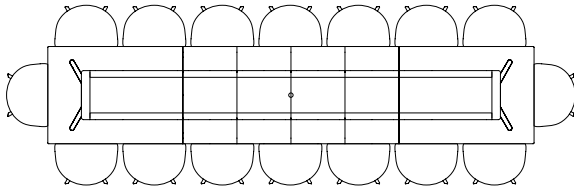

L160 X W80 CM
INCL. 3 X TABLE LEAVES | L310 CM

L200 X W90 CM

L200 X W90 CM
INCL. 1 X TABLE LEAF | L250 CM

L200 X W90 CM
INCL. 2 X TABLE LEAVES | L300 CM

L200 X W90 CM
INCL. 3 X TABLE LEAVES | L350 CM

L200 X W90 CM
INCL. 4 X TABLE LEAVES | L400 CM

CPH30 EXTENDABLE TABLE

The table drawings below is shown with About A Chair with arm (width 59 cm).

L250 X W90 CM

L250 X W90 CM
INCL. 1 X TABLE LEAVES | L300 CM

L250 X W90 CM
INCL. 2 X TABLE LEAVES | L350 CM

L250 X W90 CM
INCL. 3 X TABLE LEAVES | L400 CM

L250 X W90 CM
INCL. 4 X TABLE LEAVES | L450 CM

LOOP STAND TABLE

The table drawings below is shown with About A Chair with arm (width 59 cm).

LOOP STAND TABLE | L160 X W77,5 CM