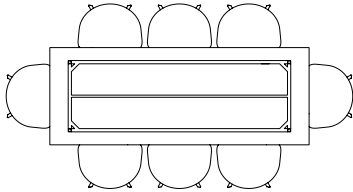

TWO-COLOUR TABLE

The table drawings below is shown with About A Chair with arm (width 59 cm).

L160 X W82 CM

L200 X W90 CM

L240 X W90 CM

Ø105 CM

Ø120 CM

WEEKDAY TABLE