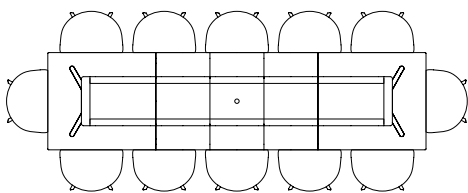

CPH30 EXTENDABLE TABLE

The table drawings below is shown with About A Chair with arm (width 59 cm).

L160 X W80 CM

L160 X W80 CM
INCL. 1 X TABLE LEAF | L210 CM

L160 X W80 CM
INCL. 2 X TABLE LEAVES | L260 CM

L160 X W80 CM
INCL. 3 X TABLE LEAVES | L310 CM

L200 X W90 CM

L200 X W90 CM
INCL. 1 X TABLE LEAF | L250 CM

L200 X W90 CM
INCL. 2 X TABLE LEAVES | L300 CM

L200 X W90 CM
INCL. 3 X TABLE LEAVES | L350 CM

L200 X W90 CM
INCL. 4 X TABLE LEAVES | L400 CM

CPH30 EXTENDABLE TABLE

The table drawings below is shown with About A Chair with arm (width 59 cm).

L250 X W90 CM

L250 X W90 CM
INCL. 1 X TABLE LEAVES | L300 CM

L250 X W90 CM
INCL. 2 X TABLE LEAVES | L350 CM