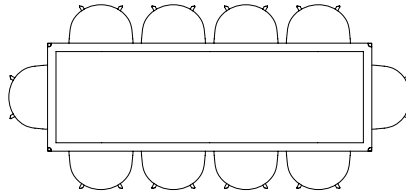

LOOP STAND TABLE | L180 X W87,5 CM

LOOP STAND TABLE | L200 X W92,5 CM

LOOP STAND TABLE | L250 X W92,5 CM

LOOP STAND ROUND | Ø105 CM

LOOP STAND ROUND | Ø120 CM

NEU TABLE

The table drawings below is shown with About A Chair with arm (width 59 cm)

L60 X W60 CM

Ø70 CM

NEW ORDER TABLE

The table drawings below is shown with About A Chair with arm (width 59 cm).

L150 X W75 CM

L100 X W100 CM

L150 X W100 CM

L200 X W100 CM

L250 X W100 CM

L300 X W100 CM

L150 X W150 CM

L200 X W150 CM

NEW ORDER HIGH TABLE

The table drawings below is shown with Soft Edge Bar Stool (width 53,5 cm).

L150 X W75 CM

L150 X W100 CM