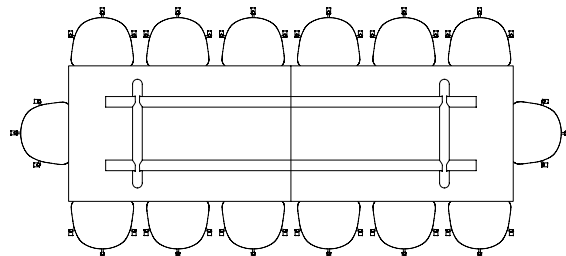

L190 X W87 CM
WITH BALCONY BENCH L165,5 CM & ARMCHAIR

L190 X W87 CM
WITH BALCONY BENCH L120 CM & CHAIR

BOA TABLE

The drawing of H75 tables below is shown with About A Chair with arm (width 59 cm),
 H95/105 tables with Soft Edge 90 Bar Stool (width 53.5 cm).

BOA TABLE | L220 X W110 X H75 CM

BOA TABLE | L220 X W110 X H95/105 CM

BOA TABLE | L280 X W110 X H75 CM

BOA TABLE | L280 X W128 X H75 CM

BOA TABLE | L280 X W110 X H95/H105 CM

BOA TABLE | L350 X W110 X H75 CM

BOA TABLE | L420 X W110 X H75 CM

BOA TABLE | L350 X W128 X H75 CM

BOA TABLE | L420 X W128 X H75 CM

COPENHAGUE DEUX TABLE

The table drawings below is shown with About A Chair with arm (width 59 cm).

CPH DEUX 220 | Ø75 CM

CPH DEUX 220 | Ø98 CM

CPH DEUX 210 | L75 X W75 CM

CPH DEUX 210 | L140 X W75 CM

CPH DEUX 210 | L200 X W75 CM

COPENHAGUE TABLE

The table drawings below is shown with About A Chair with arm (width 59 cm).

CPH10 | L160 X D80 CM