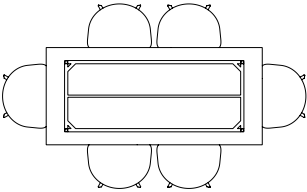

L200 X W90 CM