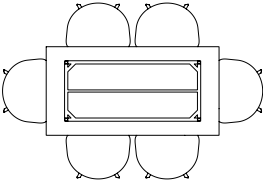

TWO-COLOUR TABLE

The table drawings below is shown with About A Chair with arm (width 59 cm).

L160 X W82 CM