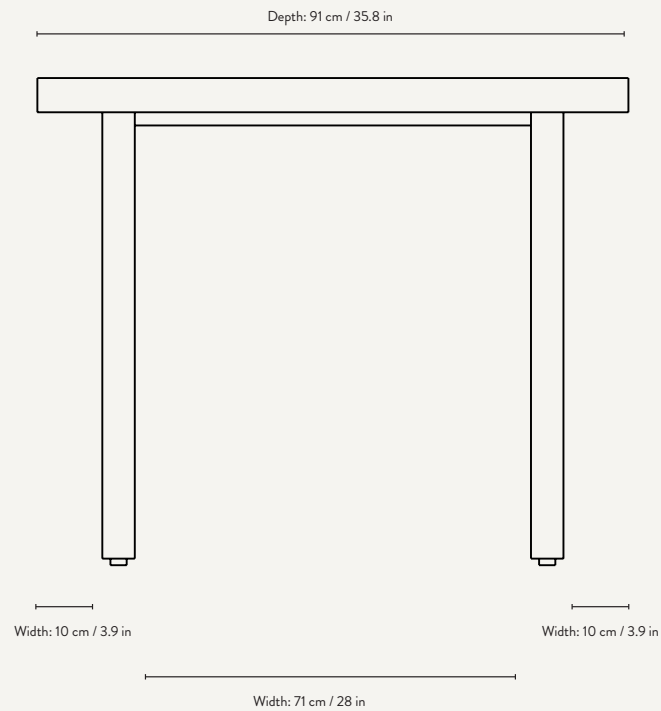

Flod Tables

Flod Tables

With their intriguing, asymmetrical profile, the Level Tables presents a modern expression based on a solitary geometric form: its frame made from a single continual line. With two levels that offer ample surface space, the table is ideal for extra storage. The Level Tables crafted from powder coated steel, and can be used both indoors and out.

FLOD COFFEE TABLE

FLOD CAFÉ TABLE

FLOD DINING TABLE

1104264114
Mocha/Black

1104264115
Terracotta/Black

FLOD COFFEE TABLE

Size: H: 37 x W: 81.1 x D: 60.9 cm
H: 14.6 x W: 31.9 x D: 24 in
Material: Clay and powder coated galvanized steel
Care: Wipe with a damp cloth
Info: The tiles are individually placed inside the frame without filler. Each tile is handmade so small variations in the level might occur. Suitable for outdoor use.
Registered design
Country: Tiles: Italy. Frame: Vietnam
Net. weight: 34.5 kg
Packsizes: 1

FLOD COFFEE TABLE

Size: H: 37 x W: 81.1 x D: 60.9 cm
H: 14.6 x W: 31.9 x D: 24 in
Material: Clay and powder coated galvanized steel
Care: Wipe with a damp cloth
Info: The tiles are individually placed inside the frame without filler. Each tile is handmade so small variations in the level might occur. Suitable for outdoor use.
Registered design
Country: Tiles: Italy. Frame: Vietnam
Net. weight: 34.5 kg
Packsizes: 1

1104264113
Mocha/Black

1104264112
Terracotta/Black

FLOD CAFÉ TABLE - MOCHA

Size: H: 74 x W: 81.1 x D: 91 cm
H: 29.1 x W: 31.9 x D: 35.8 in
Material: Clay and powder coated galvanized steel
Care: Wipe with a damp cloth
Info: The tiles are individually placed inside the frame without filler. Each tile is handmade so small variations in the level might occur. Suitable for outdoor use.
Registered design
Country: Tiles: Italy. Frame: Vietnam
Net. weight: 60 kg
Packsize: 1