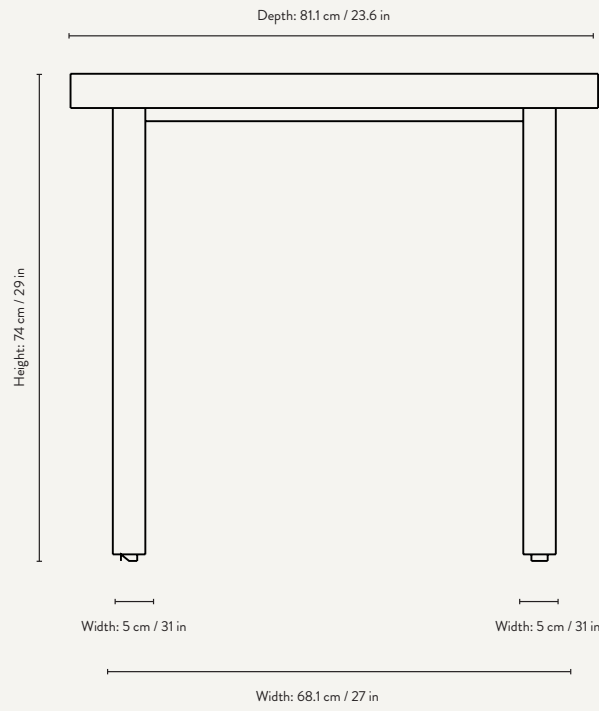

FLOD COFFEE TABLE

FLOD CAFÉ TABLE

FLOD DINING TABLE

1104264114
Mocha/Black

1104264115
Terracotta/Black

FLOD COFFEE TABLE

Size: H: 37 x W: 81.1 x D: 60.9 cm
H: 14.6 x W: 31.9 x D: 24 in
Material: Clay and powder coated galvanized steel
Care: Wipe with a damp cloth
Info: The tiles are individually placed inside the frame without filler. Each tile is handmade so small variations in the level might occur. Suitable for outdoor use.
Registered design
Country: Tiles: Italy. Frame: Vietnam
Net. weight: 34.5 kg
Packsizes: 1

FLOD COFFEE TABLE

Size: H: 37 x W: 81.1 x D: 60.9 cm
H: 14.6 x W: 31.9 x D: 24 in
Material: Clay and powder coated galvanized steel
Care: Wipe with a damp cloth
Info: The tiles are individually placed inside the frame without filler. Each tile is handmade so small variations in the level might occur. Suitable for outdoor use.
Registered design
Country: Tiles: Italy. Frame: Vietnam
Net. weight: 34.5 kg
Packsizes: 1

1104264113
Mocha/Black

1104264112
Terracotta/Black

FLOD CAFÉ TABLE - MOCHA

Size: H: 74 x W: 81.1 x D: 91 cm
H: 29.1 x W: 31.9 x D: 35.8 in
Material: Clay and powder coated galvanized steel
Care: Wipe with a damp cloth
Info: The tiles are individually placed inside the frame without filler. Each tile is handmade so small variations in the level might occur. Suitable for outdoor use.
Registered design
Country: Tiles: Italy. Frame: Vietnam
Net. weight: 60 kg
Packsize: 1