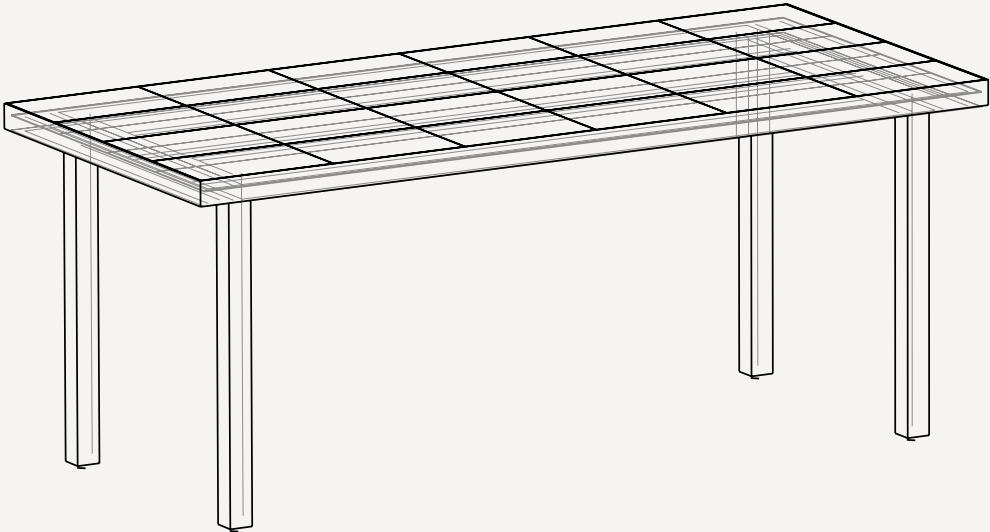

Flod Tables

Flod Tables

With their intriguing, asymmetrical profile, the Level Tables presents a modern expression based on a solitary geometric form: its frame made from a single continual line. With two levels that offer ample surface space, the table is ideal for extra storage. The Level Tables crafted from powder coated steel, and can be used both indoors and out.

FLOD COFFEE TABLE

FLOD CAFÉ TABLE

FLOD DINING TABLE

1104264114
Mocha/Black

1104264115
Terracotta/Black

FLOD COFFEE TABLE

Size: H: 37 x W: 81.1 x D: 60.9 cm
H: 14.6 x W: 31.9 x D: 24 in
Material: Clay and powder coated galvanized steel
Care: Wipe with a damp cloth
Info: The tiles are individually placed inside the frame without filler. Each tile is handmade so small variations in the level might occur. Suitable for outdoor use.
Registered design
Country: Tiles: Italy. Frame: Vietnam
Net. weight: 34.5 kg
Packsizes: 1

FLOD COFFEE TABLE

Size: H: 37 x W: 81.1 x D: 60.9 cm
H: 14.6 x W: 31.9 x D: 24 in
Material: Clay and powder coated galvanized steel
Care: Wipe with a damp cloth
Info: The tiles are individually placed inside the frame without filler. Each tile is handmade so small variations in the level might occur. Suitable for outdoor use.
Registered design
Country: Tiles: Italy. Frame: Vietnam
Net. weight: 34.5 kg
Packsizes: 1

1104264113
Mocha/Black

1104264112
Terracotta/Black

FLOD CAFÉ TABLE - MOCHA

Size: H: 74 x W: 81.1 x D: 91 cm
H: 29.1 x W: 31.9 x D: 35.8 in
Material: Clay and powder coated galvanized steel
Care: Wipe with a damp cloth
Info: The tiles are individually placed inside the frame without filler. Each tile is handmade so small variations in the level might occur. Suitable for outdoor use.
Registered design
Country: Tiles: Italy. Frame: Vietnam
Net. weight: 60 kg
Packsize: 1