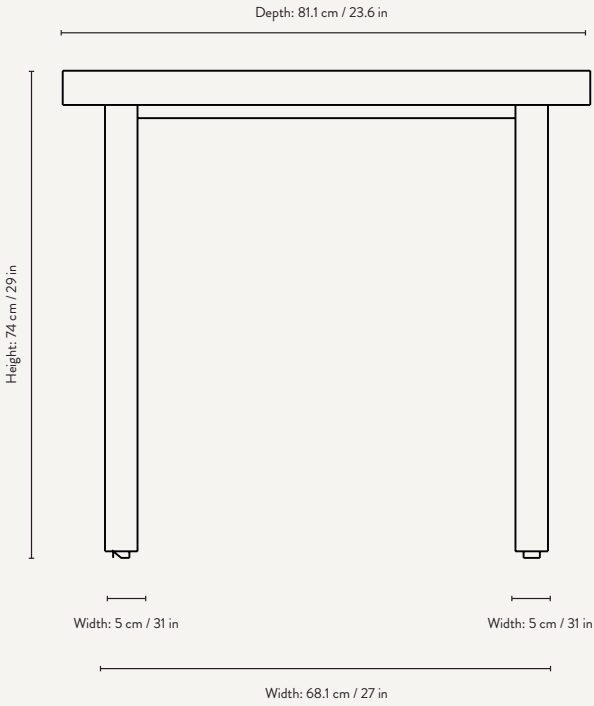

FLOD COFFEE TABLE

FLOD CAFÉ TABLE

FLOD DINING TABLE

1104264114
Mocha/Black

1104264115
Terracotta/Black

FLOD COFFEE TABLE

Size: H: 37 x W: 81.1 x D: 60.9 cm
H: 14.6 x W: 31.9 x D: 24 in
Material: Clay and powder coated galvanized steel
Care: Wipe with a damp cloth
Info: The tiles are individually placed inside the frame without filler. Each tile is handmade so small variations in the level might occur. Suitable for outdoor use.
Registered design
Country: Tiles: Italy. Frame: Vietnam
Net. weight: 34.5 kg
Packsizes: 1

FLOD COFFEE TABLE

Size: H: 37 x W: 81.1 x D: 60.9 cm
H: 14.6 x W: 31.9 x D: 24 in
Material: Clay and powder coated galvanized steel
Care: Wipe with a damp cloth
Info: The tiles are individually placed inside the frame without filler. Each tile is handmade so small variations in the level might occur. Suitable for outdoor use.
Registered design
Country: Tiles: Italy. Frame: Vietnam
Net. weight: 34.5 kg
Packsizes: 1

1104264113
Mocha/Black

1104264112
Terracotta/Black

FLOD CAFÉ TABLE - MOCHA

Size: H: 74 x W: 81.1 x D: 91 cm
H: 29.1 x W: 31.9 x D: 35.8 in
Material: Clay and powder coated galvanized steel
Care: Wipe with a damp cloth
Info: The tiles are individually placed inside the frame without filler. Each tile is handmade so small variations in the level might occur. Suitable for outdoor use.
Registered design
Country: Tiles: Italy. Frame: Vietnam
Net. weight: 60 kg
Packsize: 1

FLOD CAFÉ TABLE - TERRACOTTA

Size: H: 74 x W: 81.1 x D: 91 cm
H: 29.1 x W: 31.9 x D: 35.8 in
Material: Clay and powder coated galvanized steel
Care: Wipe with a damp cloth
Info: The tiles are individually placed inside the frame without filler. Each tile is handmade so small variations in the level might occur. Suitable for outdoor use.
Registered design
Country: Tiles: Italy. Frame: Vietnam
Net. weight: 60 kg
Packsize: 1