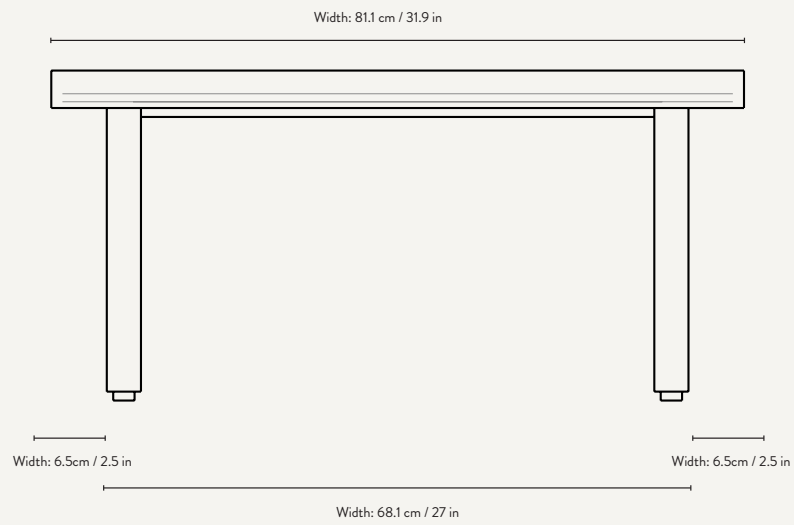

Flod Tables

Flod Tables

With their intriguing, asymmetrical profile, the Level Tables presents a modern expression based on a solitary geometric form: its frame made from a single continual line. With two levels that offer ample surface space, the table is ideal for extra storage. The Level Tables crafted from powder coated steel, and can be used both indoors and out.

PRODUCT INFO

Product types:	Coffee Table Café Table Dining Table
Origin:	Italy
Weight:	Coffee Table: 34.5 kg Café Table: 60 kg Dining Table: 99 kg
Material:	Clay and powder coated galvanized steel
Dimensions:	Coffee Table: H: 37 x W: 81.1 x D: 60.9 cm / H: 14.6 x W: 31.9 x D: 24 in Café Table: H: 74 x W: 81.1 x D: 91 cm / H: 29.1 x W: 31.9 x D: 35.8 in Dining Table: H: 74 x W: 81.1 x D: 181.3 cm / H: 29.1 x W: 31.9 x D: 71.4 in
Design:	ferm LIVING
Info:	The tiles are individually placed inside the frame without filler. Each tile is handmade so small variations in the level might occur. Suitable for outdoor use.
Care instructions:	Wipe with a damp cloth

FLOD COFFEE TABLE

FLOD CAFÉ TABLE

FLOD DINING TABLE

1104264114
Mocha/Black

1104264115
Terracotta/Black

FLOD COFFEE TABLE

Size: H: 37 x W: 81.1 x D: 60.9 cm
H: 14.6 x W: 31.9 x D: 24 in
Material: Clay and powder coated galvanized steel
Care: Wipe with a damp cloth
Info: The tiles are individually placed inside the frame without filler. Each tile is handmade so small variations in the level might occur. Suitable for outdoor use.
Registered design
Country: Tiles: Italy. Frame: Vietnam
Net. weight: 34.5 kg
Packsizes: 1

FLOD COFFEE TABLE

Size: H: 37 x W: 81.1 x D: 60.9 cm
H: 14.6 x W: 31.9 x D: 24 in
Material: Clay and powder coated galvanized steel
Care: Wipe with a damp cloth
Info: The tiles are individually placed inside the frame without filler. Each tile is handmade so small variations in the level might occur. Suitable for outdoor use.
Registered design
Country: Tiles: Italy. Frame: Vietnam
Net. weight: 34.5 kg
Packsizes: 1