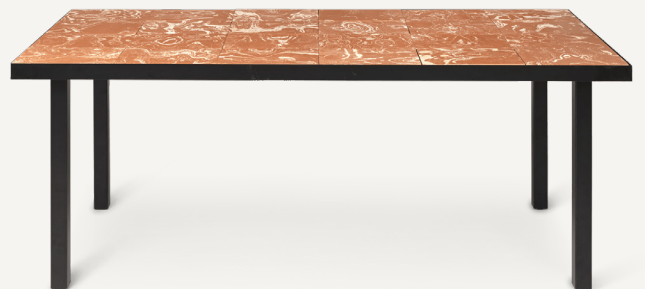

FLOD COFFEE TABLE

FLOD CAFÉ TABLE

FLOD DINING TABLE

1104264114
Mocha/Black

1104264115
Terracotta/Black

FLOD COFFEE TABLE

Size: H: 37 x W: 81.1 x D: 60.9 cm
H: 14.6 x W: 31.9 x D: 24 in
Material: Clay and powder coated galvanized steel
Care: Wipe with a damp cloth
Info: The tiles are individually placed inside the frame without filler. Each tile is handmade so small variations in the level might occur. Suitable for outdoor use.
Registered design
Country: Tiles: Italy. Frame: Vietnam
Net. weight: 34.5 kg
Packsizes: 1

1104264113
Mocha/Black

1104264112
Terracotta/Black

FLOD CAFÉ TABLE - MOCHA

Size: H: 74 x W: 81.1 x D: 91 cm
H: 29.1 x W: 31.9 x D: 35.8 in
Material: Clay and powder coated galvanized steel
Care: Wipe with a damp cloth
Info: The tiles are individually placed inside the frame without filler. Each tile is handmade so small variations in the level might occur. Suitable for outdoor use.
Registered design
Country: Tiles: Italy. Frame: Vietnam
Net. weight: 60 kg
Packsize: 1

FLOD CAFÉ TABLE - TERRACOTTA

Size: H: 74 x W: 81.1 x D: 91 cm
H: 29.1 x W: 31.9 x D: 35.8 in
Material: Clay and powder coated galvanized steel
Care: Wipe with a damp cloth
Info: The tiles are individually placed inside the frame without filler. Each tile is handmade so small variations in the level might occur. Suitable for outdoor use.
Registered design
Country: Tiles: Italy. Frame: Vietnam
Net. weight: 60 kg
Packsize: 1

1104264111
Mocha/Black

1104264110
Terracotta/Black

FLOD DINING TABLE - MOCHA

Size: H: 74 x W: 81.1 x D: 181.3 cm
H: 29.1 x W: 31.9 x D: 71.4 in
Material: Clay and powder coated galvanized steel
Care: Wipe with a damp cloth
Info: The tiles are individually placed inside the frame without filler. Each tile is handmade so small variations in the level might occur. Suitable for outdoor use.
Registered design
Country: Tiles: Italy. Frame: Vietnam
Net. weight: 99 kg
Packsize: 1