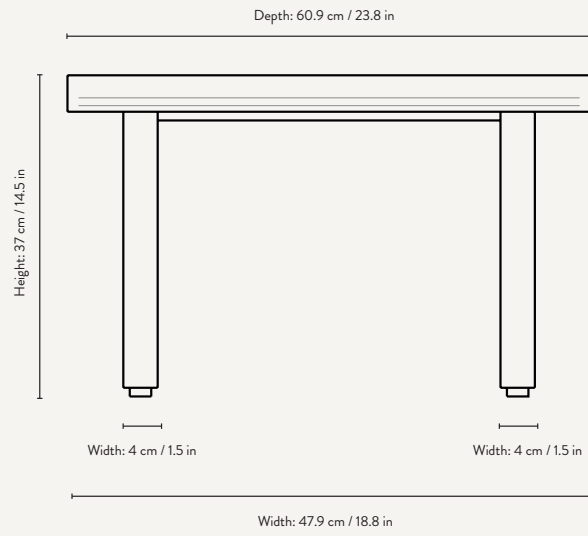

Flod Tables

Flod Tables

With their intriguing, asymmetrical profile, the Level Tables presents a modern expression based on a solitary geometric form: its frame made from a single continual line. With two levels that offer ample surface space, the table is ideal for extra storage. The Level Tables crafted from powder coated steel, and can be used both indoors and out.

FLOD COFFEE TABLE

FLOD CAFÉ TABLE

FLOD DINING TABLE

1104264114
Mocha/Black

1104264115
Terracotta/Black

FLOD COFFEE TABLE

Size: H: 37 x W: 81.1 x D: 60.9 cm
H: 14.6 x W: 31.9 x D: 24 in
Material: Clay and powder coated galvanized steel
Care: Wipe with a damp cloth
Info: The tiles are individually placed inside the frame without filler. Each tile is handmade so small variations in the level might occur. Suitable for outdoor use.
Registered design
Country: Tiles: Italy. Frame: Vietnam
Net. weight: 34.5 kg
Packsizes: 1

FLOD COFFEE TABLE

Size: H: 37 x W: 81.1 x D: 60.9 cm
H: 14.6 x W: 31.9 x D: 24 in
Material: Clay and powder coated galvanized steel
Care: Wipe with a damp cloth
Info: The tiles are individually placed inside the frame without filler. Each tile is handmade so small variations in the level might occur. Suitable for outdoor use.
Registered design
Country: Tiles: Italy. Frame: Vietnam
Net. weight: 34.5 kg
Packsizes: 1

1104264113
Mocha/Black

1104264112
Terracotta/Black

FLOD CAFÉ TABLE - MOCHA

Size: H: 74 x W: 81.1 x D: 91 cm
H: 29.1 x W: 31.9 x D: 35.8 in
Material: Clay and powder coated galvanized steel
Care: Wipe with a damp cloth
Info: The tiles are individually placed inside the frame without filler. Each tile is handmade so small variations in the level might occur. Suitable for outdoor use.
Registered design
Country: Tiles: Italy. Frame: Vietnam
Net. weight: 60 kg
Packsize: 1