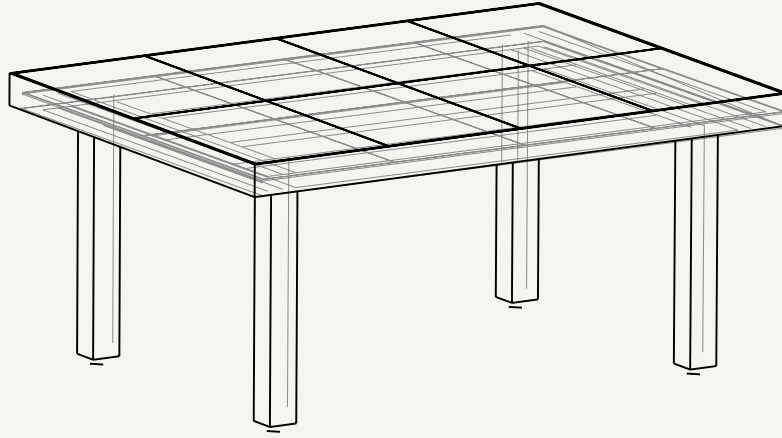

Flod Tables

Flod Tables

With their intriguing, asymmetrical profile, the Level Tables presents a modern expression based on a solitary geometric form: its frame made from a single continual line. With two levels that offer ample surface space, the table is ideal for extra storage. The Level Tables crafted from powder coated steel, and can be used both indoors and out.

PRODUCT INFO

Product types:	Coffee Table Café Table Dining Table
Origin:	Italy
Weight:	Coffee Table: 34.5 kg Café Table: 60 kg Dining Table: 99 kg
Material:	Clay and powder coated galvanized steel
Dimensions:	Coffee Table: H: 37 x W: 81.1 x D: 60.9 cm / H: 14.6 x W: 31.9 x D: 24 in Café Table: H: 74 x W: 81.1 x D: 91 cm / H: 29.1 x W: 31.9 x D: 35.8 in Dining Table: H: 74 x W: 81.1 x D: 181.3 cm / H: 29.1 x W: 31.9 x D: 71.4 in
Design:	ferm LIVING
Info:	The tiles are individually placed inside the frame without filler. Each tile is handmade so small variations in the level might occur. Suitable for outdoor use.
Care instructions:	Wipe with a damp cloth

FLOD COFFEE TABLE

FLOD CAFÉ TABLE

FLOD DINING TABLE

1104264114
Mocha/Black

1104264115
Terracotta/Black

FLOD COFFEE TABLE

Size: H: 37 x W: 81.1 x D: 60.9 cm
H: 14.6 x W: 31.9 x D: 24 in
Material: Clay and powder coated galvanized steel
Care: Wipe with a damp cloth
Info: The tiles are individually placed inside the frame without filler. Each tile is handmade so small variations in the level might occur. Suitable for outdoor use.
Registered design
Country: Tiles: Italy. Frame: Vietnam
Net. weight: 34.5 kg
Packsizes: 1

FLOD COFFEE TABLE

Size: H: 37 x W: 81.1 x D: 60.9 cm
H: 14.6 x W: 31.9 x D: 24 in
Material: Clay and powder coated galvanized steel
Care: Wipe with a damp cloth
Info: The tiles are individually placed inside the frame without filler. Each tile is handmade so small variations in the level might occur. Suitable for outdoor use.
Registered design
Country: Tiles: Italy. Frame: Vietnam
Net. weight: 34.5 kg
Packsizes: 1