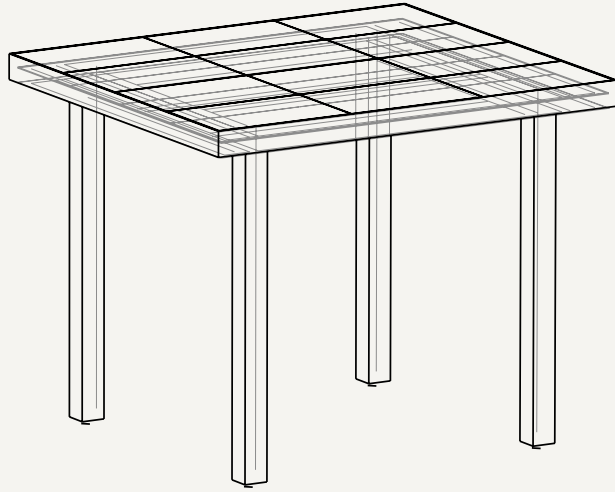

Flod Tables

Flod Tables

With their intriguing, asymmetrical profile, the Level Tables presents a modern expression based on a solitary geometric form: its frame made from a single continual line. With two levels that offer ample surface space, the table is ideal for extra storage. The Level Tables crafted from powder coated steel, and can be used both indoors and out.

PRODUCT INFO

Product types:	Coffee Table Café Table Dining Table
Origin:	Italy
Weight:	Coffee Table: 34.5 kg Café Table: 60 kg Dining Table: 99 kg
Material:	Clay and powder coated galvanized steel
Dimensions:	Coffee Table: H: 37 x W: 81.1 x D: 60.9 cm / H: 14.6 x W: 31.9 x D: 24 in Café Table: H: 74 x W: 81.1 x D: 91 cm / H: 29.1 x W: 31.9 x D: 35.8 in Dining Table: H: 74 x W: 81.1 x D: 181.3 cm / H: 29.1 x W: 31.9 x D: 71.4 in
Design:	ferm LIVING
Info:	The tiles are individually placed inside the frame without filler. Each tile is handmade so small variations in the level might occur. Suitable for outdoor use.
Care instructions:	Wipe with a damp cloth

FLOD COFFEE TABLE

FLOD CAFÉ TABLE

FLOD DINING TABLE

1104264114
Mocha/Black

1104264115
Terracotta/Black

FLOD COFFEE TABLE

Size: H: 37 x W: 81.1 x D: 60.9 cm
H: 14.6 x W: 31.9 x D: 24 in
Material: Clay and powder coated galvanized steel
Care: Wipe with a damp cloth
Info: The tiles are individually placed inside the frame without filler. Each tile is handmade so small variations in the level might occur. Suitable for outdoor use.
Registered design
Country: Tiles: Italy. Frame: Vietnam
Net. weight: 34.5 kg
Packsizes: 1

FLOD COFFEE TABLE

Size: H: 37 x W: 81.1 x D: 60.9 cm
H: 14.6 x W: 31.9 x D: 24 in
Material: Clay and powder coated galvanized steel
Care: Wipe with a damp cloth
Info: The tiles are individually placed inside the frame without filler. Each tile is handmade so small variations in the level might occur. Suitable for outdoor use.
Registered design
Country: Tiles: Italy. Frame: Vietnam
Net. weight: 34.5 kg
Packsizes: 1