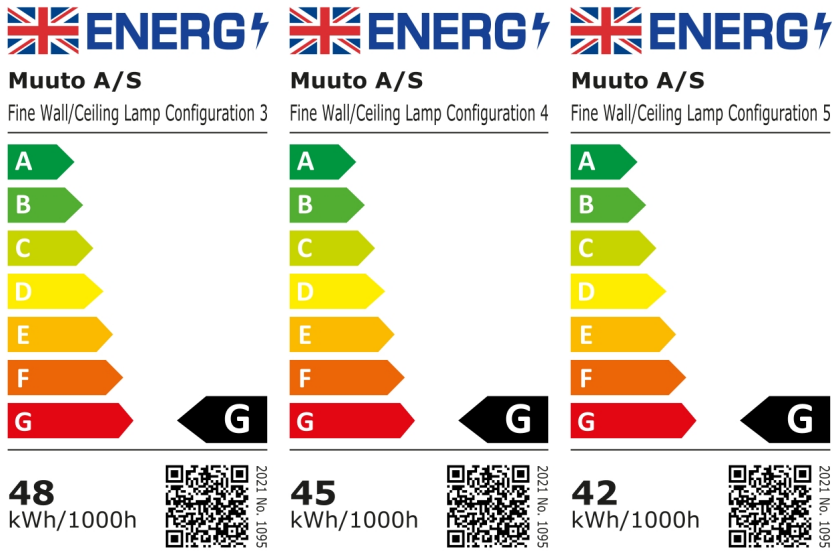

## Lamp Rating

	120 cm	60 cm	90 cm	Configuration 1
Voltage	220-240V	220-240V	220-240V	220-240V
Frequency	50/60Hz	50/60Hz	50/60Hz	50/60Hz
IP Rating	IP20	IP20	IP20	IP20
Classification	Class II	Class II	Class II	Class II
Socket	Integrated non-user replaceable LED	Integrated non-user replaceable LED	Integrated non-user replaceable LED	Integrated non-user replaceable LED
	<b>Configuration 2</b>	<b>Configuration 3</b>	<b>Configuration 4</b>	<b>Configuration 5</b>
Voltage	220-240V	220-240V	220-240V	220-240V
Frequency	50/60Hz	50/60Hz	50/60Hz	50/60Hz
IP Rating	IP20	IP20	IP20	IP20
Classification	Class II	Class II	Class II	Class II
Socket	Integrated non-user replaceable LED	Integrated non-user replaceable LED	Integrated non-user replaceable LED	Integrated non-user replaceable LED
	<b>Configuration 6</b>			
Voltage	220-240V			
Frequency	50/60Hz			
IP Rating	IP20			
Classification	Class II			
Socket	Integrated non-user replaceable LED			

## Light Source Specification

	120 cm	60 cm	90 cm	Configuration 1
Item	Integrated, non-replaceable LED	Integrated, non-replaceable LED	Integrated, non-replaceable LED	Integrated, non-replaceable LED
Watt	21W	13W	17W	
Lumen	1200lm	620lm	950lm	
Lumen Maintenance	30000h	30000h	30000h	30000h
Kelvin	2.700K	2.700K	2.700K	2.700K
CRI	90	90	90	90
Dimmable	Yes	Yes	Yes	Yes
Risk Group	Except	Except	Except	Except
	<b>Configuration 2</b>	<b>Configuration 3</b>	<b>Configuration 4</b>	<b>Configuration 5</b>
Item	Integrated, non-replaceable LED	Integrated, non-replaceable LED	Integrated, non-replaceable LED	Integrated, non-replaceable LED
Watt				
Lumen				
Lumen Maintenance	30000h	30000h	30000h	30000h
Kelvin	2.700K	2.700K	2.700K	2.700K
CRI	90	90	90	90
Dimmable	Yes	Yes	Yes	Yes
Risk Group	Except	Except	Except	Except
	<b>Configuration 6</b>			
Item	Integrated, non-replaceable LED			
Watt				
Lumen				
Lumen Maintenance	30000h			
Kelvin	2.700K			
CRI	90			
Dimmable	Yes			
Risk Group	Except			

# Fine Wall/Ceiling Lamp

Energy Label