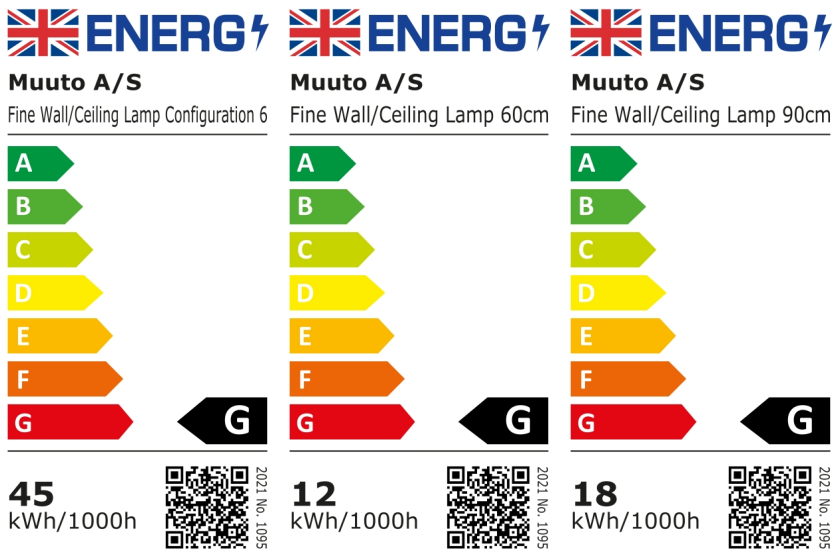

# Fine Wall/Ceiling Lamp

## Lamp Rating

	120 cm	60 cm	90 cm	Configuration 1
Voltage	220-240V	220-240V	220-240V	220-240V
Frequency	50/60Hz	50/60Hz	50/60Hz	50/60Hz
IP Rating	IP20	IP20	IP20	IP20
Classification	Class II	Class II	Class II	Class II
Socket	Integrated non-user replaceable LED	Integrated non-user replaceable LED	Integrated non-user replaceable LED	Integrated non-user replaceable LED
	<b>Configuration 2</b>	<b>Configuration 3</b>	<b>Configuration 4</b>	<b>Configuration 5</b>
Voltage	220-240V	220-240V	220-240V	220-240V
Frequency	50/60Hz	50/60Hz	50/60Hz	50/60Hz
IP Rating	IP20	IP20	IP20	IP20
Classification	Class II	Class II	Class II	Class II
Socket	Integrated non-user replaceable LED	Integrated non-user replaceable LED	Integrated non-user replaceable LED	Integrated non-user replaceable LED
	<b>Configuration 6</b>			
Voltage	220-240V			
Frequency	50/60Hz			
IP Rating	IP20			
Classification	Class II			
Socket	Integrated non-user replaceable LED			

## Light Source Specification

	120 cm	60 cm	90 cm	Configuration 1
Item	Integrated, non-replaceable LED	Integrated, non-replaceable LED	Integrated, non-replaceable LED	Integrated, non-replaceable LED
Watt	21W	13W	17W	
Lumen	1200lm	620lm	950lm	
Lumen Maintenance	30000h	30000h	30000h	30000h
Kelvin	2.700K	2.700K	2.700K	2.700K
CRI	90	90	90	90
Dimmable	Yes	Yes	Yes	Yes
Risk Group	Except	Except	Except	Except
	<b>Configuration 2</b>	<b>Configuration 3</b>	<b>Configuration 4</b>	<b>Configuration 5</b>
Item	Integrated, non-replaceable LED	Integrated, non-replaceable LED	Integrated, non-replaceable LED	Integrated, non-replaceable LED
Watt				
Lumen				
Lumen Maintenance	30000h	30000h	30000h	30000h
Kelvin	2.700K	2.700K	2.700K	2.700K
CRI	90	90	90	90
Dimmable	Yes	Yes	Yes	Yes
Risk Group	Except	Except	Except	Except
	<b>Configuration 6</b>			
Item	Integrated, non-replaceable LED			
Watt				
Lumen				
Lumen Maintenance	30000h			
Kelvin	2.700K			
CRI	90			
Dimmable	Yes			
Risk Group	Except			

# Fine Wall/Ceiling Lamp

Energy Label