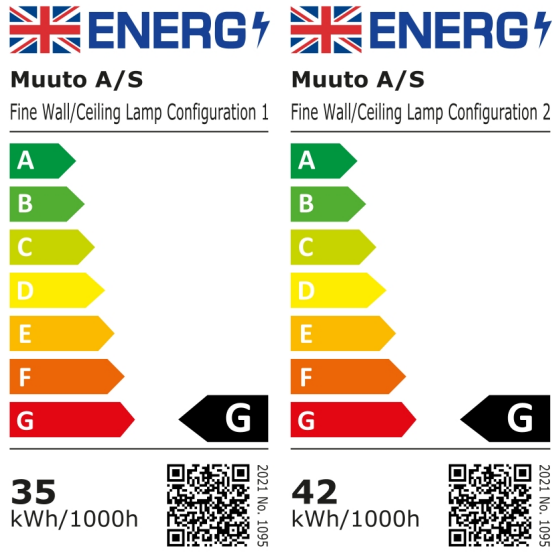

## Lamp Rating

	120 cm	60 cm	90 cm	Configuration 1
Voltage	220-240V	220-240V	220-240V	220-240V
Frequency	50/60Hz	50/60Hz	50/60Hz	50/60Hz
IP Rating	IP20	IP20	IP20	IP20
Classification	Class II	Class II	Class II	Class II
Socket	Integrated non-user replaceable LED	Integrated non-user replaceable LED	Integrated non-user replaceable LED	Integrated non-user replaceable LED
	<b>Configuration 2</b>	<b>Configuration 3</b>	<b>Configuration 4</b>	<b>Configuration 5</b>
Voltage	220-240V	220-240V	220-240V	220-240V
Frequency	50/60Hz	50/60Hz	50/60Hz	50/60Hz
IP Rating	IP20	IP20	IP20	IP20
Classification	Class II	Class II	Class II	Class II
Socket	Integrated non-user replaceable LED	Integrated non-user replaceable LED	Integrated non-user replaceable LED	Integrated non-user replaceable LED
	<b>Configuration 6</b>			
Voltage	220-240V			
Frequency	50/60Hz			
IP Rating	IP20			
Classification	Class II			
Socket	Integrated non-user replaceable LED			

## Light Source Specification

	120 cm	60 cm	90 cm	Configuration 1
Item	Integrated, non-replaceable LED	Integrated, non-replaceable LED	Integrated, non-replaceable LED	Integrated, non-replaceable LED
Watt	21W	13W	17W	
Lumen	1200lm	620lm	950lm	
Lumen Maintenance	30000h	30000h	30000h	30000h
Kelvin	2.700K	2.700K	2.700K	2.700K
CRI	90	90	90	90
Dimmable	Yes	Yes	Yes	Yes
Risk Group	Except	Except	Except	Except
	<b>Configuration 2</b>	<b>Configuration 3</b>	<b>Configuration 4</b>	<b>Configuration 5</b>
Item	Integrated, non-replaceable LED	Integrated, non-replaceable LED	Integrated, non-replaceable LED	Integrated, non-replaceable LED
Watt				
Lumen				
Lumen Maintenance	30000h	30000h	30000h	30000h
Kelvin	2.700K	2.700K	2.700K	2.700K
CRI	90	90	90	90
Dimmable	Yes	Yes	Yes	Yes
Risk Group	Except	Except	Except	Except
	<b>Configuration 6</b>			
Item	Integrated, non-replaceable LED			
Watt				
Lumen				
Lumen Maintenance	30000h			
Kelvin	2.700K			
CRI	90			
Dimmable	Yes			
Risk Group	Except			

# Fine Wall/Ceiling Lamp

Energy Label