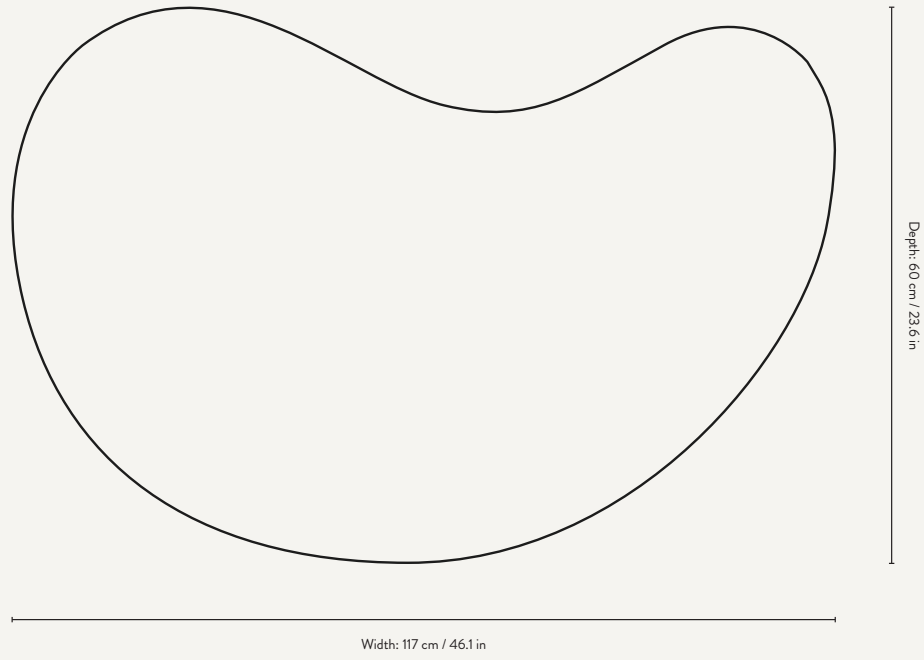

FEVE COFFEE TABLE