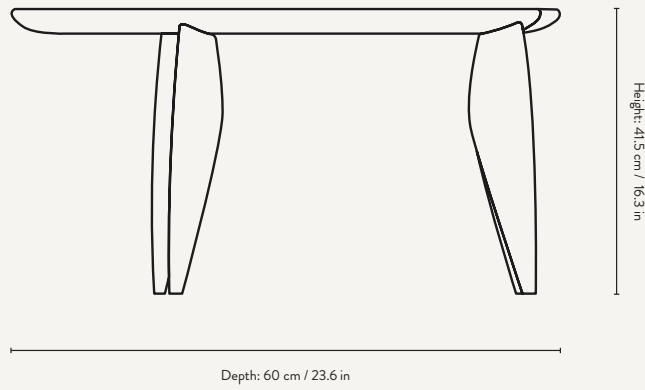

FEVE COFFEE TABLE